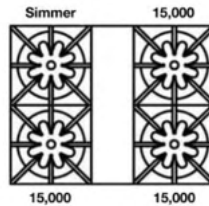

FREESTANDING RANGES: 30" & 36" CULINARY SERIES – OPEN BURNER

BlueStar Model Number Guide:

Base Model (RCS304BV2) 4 Burners | Natural Gas | Stainless Steel Finish | Standard Trim	Change to LP Gas Add (L) for LP/Propane Gas	Add code below for desired color Not available on Culinary Series – Open Burner models	Add (PLT) for Plated Trim Not available on Culinary Series – Open Burner models