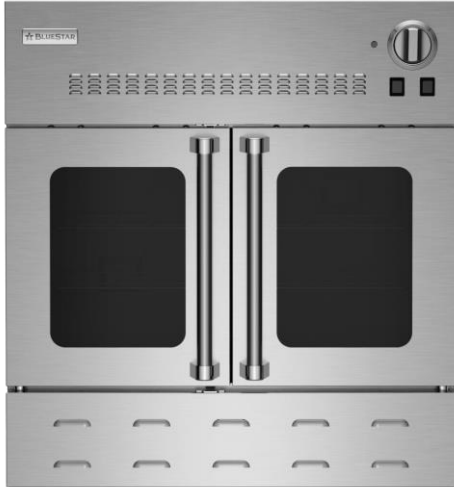

GAS WALL OVENS: 30" BUILT-IN

BlueStar Model Number Guide:

Base Model (BWO30AGS) French Door | Natural Gas | Stainless Steel Finish | Standard Trim	Change to LP Gas Add (L) for LP/Propane Gas	Add code below for desired color (C) 190 Standard RAL (Semi-Gloss) Colors (CF) Specialty Finish (190 Matte RAL, Precious Metals & Textures) (CC) Custom Colors	Add (PLT) for Plated Trim Includes plated bezels, door handle, handle end and logo. See available options below.

FEATURES:

- Powerful 25,000 BTU burner with 3,000 BTU heat assist for quick start-ups and additional power
- Extra-large oven with True European Convection and 1850° Infrared Broiler that accommodates a full size 18" x 26" commercial baking sheet
- 24" depth for compatibility with standard kitchen cabinetry
- Available as single ovens or two single ovens double stacked
- Available in 1,000+ colors & finishes
- Handcrafted in Pennsylvania since 1880

PRODUCT SPECIFICATIONS:

- Unit Dimensions: 30"W x 26"D x 32.75"H
- Oven Interior: 26.438"W x 20"D x 15"H
- Gas Pressure: NAT: 5.0" WC, LP 10.0" WC
- Gas Line Size: ½"
- Unit Weight: 305 lbs.

Model	Description (* Denotes item that must be specified)	UMRP	MSRP
Natural Gas Models: 30" Built-In Gas Wall Oven			
BWO30AGS	Nat Gas | Stainless Steel | Standard Trim	$ 5,795	$ 6,665
BWO30AGSPLT	Nat Gas | Stainless Steel | Plated Trim*	$ 7,180	$ 8,255
BWO30AGSC	Nat Gas | Std RAL Color* | Standard Trim	$ 6,690	$ 7,695
BWO30AGSCLPT	Nat Gas | Std RAL Color* | Plated Trim*	$ 8,075	$ 9,285
BWO30AGSCF	Nat Gas | Specialty Finish* | Standard Trim	$ 7,460	$ 8,580
BWO30AGSCFPLT	Nat Gas | Specialty Finish* | Plated Trim*	$ 8,845	$ 10,170
BWO30AGSCC	Nat Gas | Custom Color* | Standard Trim	$ 8,655	$ 9,955
BWO30AGSCCPLT	Nat Gas | Custom Color* | Plated Trim*	$ 10,040	$ 11,545
LP/Propane Models: 30" Built-In Gas Wall Oven			
BWO30AGSL	LP Gas | Stainless Steel | Standard Trim	$ 5,795	$ 6,665
BWO30AGSLPLT	LP Gas | Stainless Steel | Plated Trim*	$ 7,180	$ 8,255
BWO30AGSLC	LP Gas | Std RAL Color* | Standard Trim	$ 6,690	$ 7,695
BWO30AGSLCPLT	LP Gas | Std RAL Color* | Plated Trim*	$ 8,075	$ 9,285
BWO30AGSLCF	LP Gas | Specialty Finish* | Standard Trim	$ 7,460	$ 8,580
BWO30AGSLCFPLT	LP Gas | Specialty Finish* | Plated Trim*	$ 8,845	$ 10,170
BWO30AGSLCC	LP Gas | Custom Color* | Standard Trim	$ 8,655	$ 9,955
BWO30AGSLCCPLT	LP Gas | Custom Color* | Plated Trim*	$ 10,040	$ 11,545
STACKING KIT:			
BWOSTK-30	Stacking Kit for 30" Gas Wall Ovens	N/C	N/C
KNOB OPTIONS: (Total Knobs: 1)			
KN-BLK	Standard Black Knob (Ordered with unit)	N/C	N/C
KN-C	Knob: Standard 190 RAL Color	$ 95	$ 110
KN-CF	Knob: Spec Finish (Matte RAL, Textured RAL or Prec Metals)	$ 175	$ 200
KN-PLT	Knob: Plated Trim (See options below)	$ 225	$ 260
PLATED TRIM OPTIONS: (Includes bezels, door handle, handle ends and logo)			
Antique Brass, Brushed Brass, Polished Brass, Antique Copper, Brushed Copper, Polished Copper, Chrome, Oil Rubbed Bronze & Pewter			
See page 60 for additional customization and accessories