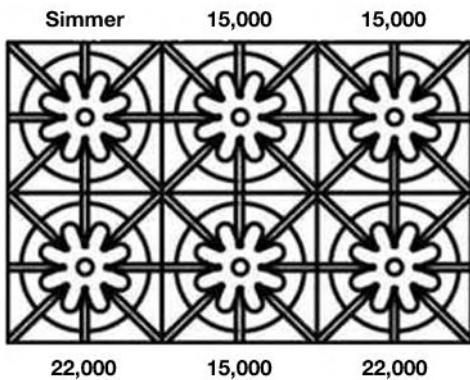

RANGETOPS: 36" NOVA (RNB) SERIES

BlueStar Model Number Guide:			
Base Model (RGTNB366BV2) 6 Burners | Natural Gas | Stainless Steel Finish | Standard Trim	Change to LP Gas Add (L) for LP/Propane Gas	Add code below for desired color Not available on Rangetop or Cooktop models	Add (PLT) for Plated Trim Includes plated bezels and logo. See available options below.

Model	Description (* Denotes item that must be specified)	UMRP	MSRP
Natural Gas Models: 36" Nova Series Rangetop			
RGTNB366BV2	6 Burners | Nat Gas | Stainless Steel | Std Trim	$ 4,795	$ 5,515
RGTNB366BV2PLT	6 Burners | Nat Gas | Stainless Steel | Plated Trim*	$ 5,650	$ 6,495
LP/Propane Models: 36" Nova Series Rangetop			
RGTNB366BV2L	6 Burners | LP Gas | Stainless Steel | Std Trim	$ 4,795	$ 5,515
RGTNB366BV2LPLT	6 Burners | LP Gas | Stainless Steel | Plated Trim*	$ 5,650	$ 6,495
BACKGUARD OPTIONS:			
All BlueStar freestanding appliances must be installed with a UL approved backguard. All units ship standard with a UL approved Island Trim unless otherwise specified.			
BG636BSP	6" Backguard	$ 595	$ 685
BG3617BSP	17" Backguard	$ 1,205	$ 1,385
SDHS36BSP	24" High Shelf	$ 1,395	$ 1,605
KNOB OPTIONS: (Total Knobs: 6)			
KN-BLK	Standard Black Knob (Ordered with unit)	N/C	N/C
KN-C	Knob: Standard 190 RAL Color	$ 95 ea	$ 110 ea
KN-CF	Knob: Spec Finish (Matte RAL, Textured RAL or Prec Metals)	$ 175 ea	$ 200 ea
KN-PLT	Knob: Plated Trim (See options below)	$ 225 ea	$ 260 ea
PLATED TRIM OPTIONS: (Includes bezels and logo)			
Antique Brass, Brushed Brass, Polished Brass, Antique Copper, Brushed Copper, Polished Copper, Chrome, Oil Rubbed Bronze & Pewter			
See page 51 for additional customization and accessories for Rangetops and Cooktops			

FEATURES:

- 22,000 BTU UltraNova™ burners & 15,000 BTU Nova™ burners
- Precise 130° simmer burner
- Available with all burners or add integrated griddle, charbroiler or French top
- Integrated wok cooking
- Handcrafted in Pennsylvania since 1880

PRODUCT SPECIFICATIONS:

- Unit Dimensions: 35.875"W x 24"D x 8.625"H
- Electrical Reqs: 120V, 60Hz, 15 AMPS, 1PH
- Gas Pressure: NAT: 5.0" WC, LP 10.0" WC
- Gas Line Size: ½"
- Unit Weight: 220 lbs.