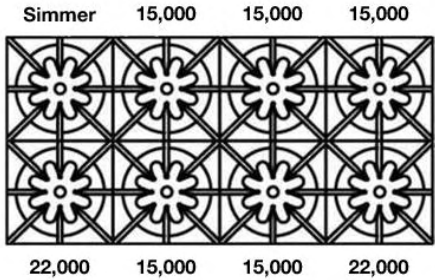

FREESTANDING RANGES: 48" NOVA (RNB) SERIES

BlueStar Model Number Guide:

Base Model (RNB488BV2) 8 Burners | Natural Gas | Stainless Steel Finish | Standard Trim	Change to LP Gas Add (L) for LP/Propane Gas	Add code below for desired color (C) 190 Standard RAL (Semi-Gloss) Colors (CF) Specialty Finish (190 Matte RAL, Precious Metals & Textures) (CC) Custom Colors	Add (PLT) for Plated Trim Includes plated bezels, door handle, handle end and logo. See available options below.

FEATURES:

- 22,000 BTU UltraNova™ burners & 15,000 BTU Nova™ burners
- Available with all burners or add integrated griddle, charbroiler or French top
- Extra-large convection oven with 1850° infrared broiler that accommodates a full size 18" x 26" commercial baking sheet
- Integrated wok cooking
- Available in 1,000+ colors & finishes plus additional customization options
- Handcrafted in Pennsylvania since 1880

PRODUCT SPECIFICATIONS:

- Unit Dimensions: 47.875"W x 24"D x 36.75"H
- Large Oven Intr: 26.438"W x 20"D x 15"H
- Small Oven Intr: 13.578"W x 20"D x 15"H
- Electrical Reqs: 120V, 60Hz, 15 AMPS, 1PH
- Gas Pressure: NAT: 5.0" WC, LP 10.0" WC
- Gas Line Size: ¾"
- Unit Weight: 645 lbs.