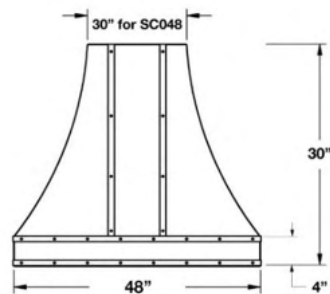

DESIGNER SERIES: 42", 48", 54" & 60" SAHARA CURVED SIDES WALL HOODS