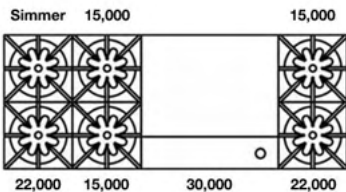

60" Nova (RNB) Series with 24" Griddle

Natural Gas Models: 60" Nova Series with 24" Griddle			
RNB606GV2	6 Burner | 24" Griddle | Nat Gas | Stainless Steel | Standard Trim	$ 17,595	$ 20,235
RNB606GV2PLT	6 Burner | 24" Griddle | Nat Gas | Stainless Steel | Plated Trim*	$ 19,715	$ 22,670
RNB606GV2C	6 Burner | 24" Griddle | Nat Gas | Std RAL Paint* | Standard Trim	$ 18,790	$ 21,610
RNB606GV2CPLT	6 Burner | 24" Griddle | Nat Gas | Std RAL Paint* | Plated Trim*	$ 20,910	$ 24,045
RNB606GV2CF	6 Burner | 24" Griddle | Nat Gas | Specialty Finish* | Standard Trim	$ 19,460	$ 22,380
RNB606GV2CFPLT	6 Burner | 24" Griddle | Nat Gas | Specialty Finish* | Plated Trim*	$ 21,580	$ 24,815
RNB606GV2CC	6 Burner | 24" Griddle | Nat Gas | Custom Color* | Standard Trim	$ 20,780	$ 23,895
RNB606GV2CCPLT	6 Burner | 24" Griddle | Nat Gas | Custom Color* | Plated Trim*	$ 22,900	$ 26,335
LP/Propane Models: 60" Nova Series with 24" Griddle			
RNB606GV2L	6 Burner | 24" Griddle | LP Gas | Stainless Steel | Standard Trim	$ 17,595	$ 20,235
RNB606GV2LPLT	6 Burner | 24" Griddle | LP Gas | Stainless Steel | Plated Trim*	$ 19,715	$ 22,670
RNB606GV2LC	6 Burner | 24" Griddle | LP Gas | Std RAL Paint* | Standard Trim	$ 18,790	$ 21,610
RNB606GV2LCPLT	6 Burner | 24" Griddle | LP Gas | Std RAL Paint* | Plated Trim*	$ 20,910	$ 24,045
RNB606GV2LCF	6 Burner | 24" Griddle | LP Gas | Specialty Finish* | Standard Trim	$ 19,460	$ 22,380
RNB606GV2LCFPLT	6 Burner | 24" Griddle | LP Gas | Specialty Finish* | Plated Trim*	$ 21,580	$ 24,815
RNB606GV2LCC	6 Burner | 24" Griddle | LP Gas | Custom Color* | Standard Trim	$ 20,780	$ 23,895
RNB606GV2LCCPLT	6 Burner | 24" Griddle | LP Gas | Custom Color* | Plated Trim*	$ 22,900	$ 26,335
Customization & Accessory Options: (See page 21) | Total Knobs: 10