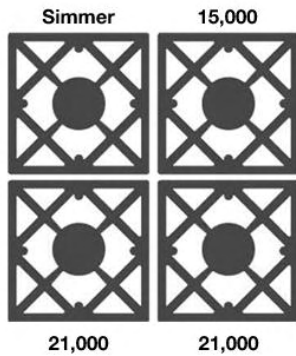

FREESTANDING RANGES: 24" CULINARY SERIES – SEALED BURNER BURNER

BlueStar Model Number Guide:			
Base Model (RCS24SBV2) 4 Burners | Natural Gas | Stainless Steel Finish | Standard Trim	Change to LP Gas Add (L) for LP/Propane Gas	Add code below for desired color (C) 190 Standard RAL (Semi-Gloss) Colors (CF) Specialty Finish (190 Matte RAL, Precious Metals & Textures) (CC) Custom Colors	Add (PLT) for Plated Trim Includes plated bezels, door handle, handle end and logo. See available options below.

FEATURES:

- Sealed burner design with up to 21,000 BTUs of power (18,000 BTUs on LP/Propane models)
- Precise simmer burner
- Extra-large convection oven with 1850° infrared broiler that accommodates a half size 18" x 13" commercial baking sheet.
- 24" depth for compatibility with standard kitchen cabinetry
- Available in 1,000+ colors and finishes
- Handcrafted in Pennsylvania since 1880

PRODUCT SPECIFICATIONS:

- Unit Dimensions: 23.875"W x 24"D x 36.75"H
- Oven Interior: 20.25"W x 20"D x 15"H
- Electrical Reqs: 120V, 60Hz, 15 AMPS, 1PH
- Gas Pressure: NAT: 5.0" WC, LP 10.0" WC
- Gas Line Size: ½"
- Unit Weight: 365 lbs

Model	Description (* Denotes item that must be specified)	UMRP	MSRP
Natural Gas Models: 24" Culinary Series – Sealed Burner			
RCS24SBV2	4 Burner | Nat Gas | Stainless Steel | Standard Trim	$ 3,995	$ 4,595
RCS24SBV2PLT	4 Burner | Nat Gas | Stainless Steel | Plated Trim*	$ 5,245	$ 6,030
RCS24SBV2C	4 Burner | Nat Gas | Std RAL Color* | Standard Trim	$ 4,890	$ 5,625
RCS24SBV2CPLT	4 Burner | Nat Gas | Std RAL Color* | Plated Trim*	$ 6,140	$ 7,060
RCS24SBV2CF	4 Burner | Nat Gas | Specialty Finish* | Standard Trim	$ 5,640	$ 6,485
RCS24SBV2CFPLT	4 Burner | Nat Gas | Specialty Finish* | Plated Trim*	$ 6,890	$ 7,925
RCS24SBV2CC	4 Burner | Nat Gas | Custom Color* | Standard Trim	$ 6,850	$ 7,875
RCS24SBV2CCPLT	4 Burner | Nat Gas | Custom Color* | Plated Trim*	$ 8,100	$ 9,315
LP/Propane Models: 24" Culinary Series – Sealed Burner			
RCS24SBV2L	4 Burner | LP Gas | Stainless Steel | Standard Trim	$ 3,995	$ 4,595
RCS24SBV2LPLT	4 Burner | LP Gas | Stainless Steel | Plated Trim*	$ 5,245	$ 6,030
RCS24SBV2LC	4 Burner | LP Gas | Std RAL Color* | Standard Trim	$ 4,890	$ 5,625
RCS24SBV2LCPLT	4 Burner | LP Gas | Std RAL Color* | Plated Trim*	$ 6,140	$ 7,060
RCS24SBV2LCF	4 Burner | LP Gas | Specialty Finish* | Standard Trim	$ 5,640	$ 6,485
RCS24SBV2LCFPLT	4 Burner | LP Gas | Specialty Finish* | Plated Trim*	$ 6,890	$ 7,925
RCS24SBV2LCC	4 Burner | LP Gas | Custom Color* | Standard Trim	$ 6,850	$ 7,875
RCS24SBV2LCCPLT	4 Burner | LP Gas | Custom Color* | Plated Trim*	$ 8,100	$ 9,315
BACKGUARD OPTIONS:			
All BlueStar freestanding appliances must be installed with a UL approved backguard. All units ship standard with a UL approved Island Trim unless otherwise specified.			
BG624SB	6" Backguard	$ 500	$ 575
BG2417SB	17" Backguard	$ 925	$ 1,065
SDHS24SB	24" High Shelf	$ 1,205	$ 1,385
KNOB & PAINTED BODY SIDE OPTIONS: (Total Knobs: 5)			
SIDES-C	Add Painted Sides (All colors)	$ 595	$ 685
KN-SS	Knob: Brushed Stainless Steel	$ 95 ea	$ 110 ea
KN-C	Knob: Standard 190 RAL Color	$ 95 ea	$ 110 ea
KN-CF	Knob: Spec Finish (Matte RAL, Textured RAL or Prec Metals)	$ 175 ea	$ 200 ea
KN-PLT	Knob: Plated Trim (See options below)	$ 225 ea	$ 260 ea
PLATED TRIM OPTIONS: (Includes bezels, door handle, handle ends and logo)			
Antique Brass, Brushed Brass, Polished Brass, Antique Copper, Brushed Copper, Polished Copper, Chrome, Oil Rubbed Bronze & Pewter			
See page 32 for additional customization and accessories for Freestanding Ranges