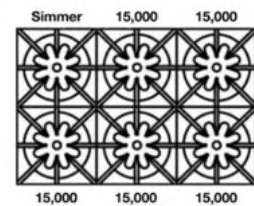

RCS366BV2

FEATURES:

- 15,000 BTU Nova™ open burners
- Precise 130° simmer burner
- Extra-large convection oven with 1850° infrared broiler that accommodates a full size 18" x 26" commercial baking sheet
- Available in stainless steel only
- Handcrafted in Pennsylvania since 1880

PRODUCT SPECIFICATIONS:

- 30" Unit Dimensions: 29.875W x 24"D x 36.75"H
- 36" Unit Dimensions: 35.875"W x 24"D x 36.75"H
- 30" Oven Interior: 26.438"W x 20"D x 15"H
- 36" Oven Interior: 29.25"W x 20"D x 15"H
- Electrical Requirements: 120V, 60Hz, 15 AMPS, 1PH
- Gas Pressure: NAT: 5.0" WC, LP 10.0" WC
- Gas Line Size: ½
- 30" Unit Weight: 420 lbs.
- 36" Unit Weight: 470 lbs.