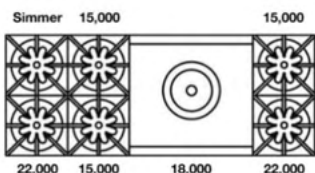

Natural Gas Models: 60" Nova Series Rangetop with 24" French Top			
RGTNB606FTV2	6 Burner | 24" French Top | Nat Gas | Stainless Steel | Standard Trim	$ 10,295	$ 11,840
RGTNB606FTV2PLT	6 Burner | 24" French Top | Nat Gas | Stainless Steel | Plated Trim*	$ 11,725	$ 13,485
LP/Propane Models: 60" Nova Series Rangetop with 24" French Top			
RGTNB606FTV2L	6 Burner | 24" French Top | LP Gas | Stainless Steel | Standard Trim	$ 10,295	$ 11,840
RGTNB606FTV2LPLT	6 Burner | 24" French Top | LP Gas | Stainless Steel | Plated Trim*	$ 11,725	$ 13,485
Customization & Accessory Options: (See page 47) | Total Knobs: 7