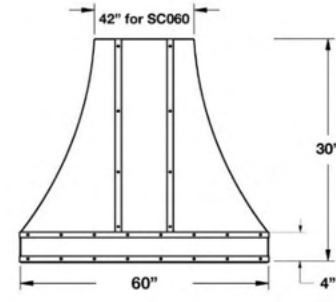

DESIGNER SERIES: 42", 48", 54" & 60" SAHARA CURVED SIDES WALL HOODS