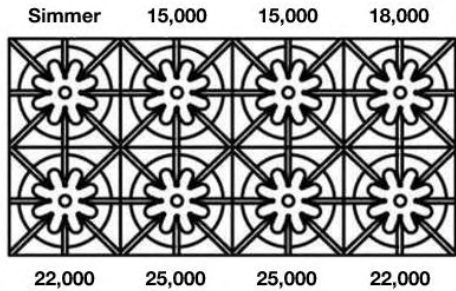

RANGETOPS: 48" PLATINUM SERIES

BlueStar Model Number Guide:

Base Model (BSPRT488B) 8 Burners | Natural Gas | Stainless Steel Finish | Standard Trim	Change to LP Gas Add (L) for LP/Propane Gas	Add code below for desired color Not available on Rangetop or Cooktop models	Add (PLT) for Plated Trim Includes plated bezels and logo. See available options below.

FEATURES:

- 25,000 BTU PrimaNova™ burners
- All burners, plus Interchangeable Griddle and Charbroiler accessory
- Precise 130° simmer burner
- Integrated wok cooking
- Handcrafted in Pennsylvania since 1880

PRODUCT SPECIFICATIONS:

- Unit Dimensions: 47.875"W x 24"D x 8.625"H
- Electrical Reqs: 120V, 60Hz, 15 AMPS, 1PH
- Gas Pressure: NAT: 5.0" WC, LP 10.0" WC
- Gas Line Size: 3/4"
- Unit Weight: 345 lbs.

Model	Description (* Denotes item that must be specified)	UMRP	MSRP
Natural Gas Models: 48" Platinum Series Rangetop			
BSPRT488B	8 Burners | Nat Gas | Stainless Steel | Std Trim	$ 6,995	$ 8,045
BSPRT488BPLT	8 Burners | Nat Gas | Stainless Steel | Plated Trim*	$ 8,135	$ 9,355
LP/Propane Models: 48" Platinum Series Rangetop,			
BSPRT488BL	8 Burners | LP Gas | Stainless Steel | Std Trim	$ 6,995	$ 8,045
BSPRT488BLPLT	8 Burners | LP Gas | Stainless Steel | Plated Trim*	$ 8,135	$ 9,355
BACKGUARD OPTIONS:			
All BlueStar freestanding appliances must be installed with a UL approved backguard. All units ship standard with a UL approved Island Trim unless otherwise specified.			
BG648BSP	6" Backguard	$ 860	$ 990
BG4817BSP	17" Backguard	$ 1,800	$ 2,070
SDHS48BSP	24" High Shelf	$ 1,930	$ 2,220
KNOB OPTIONS: (Total Knobs: 8)			
KN-BLK	Standard Black Knob (Ordered with unit)	N/C	N/C
KN-C	Knob: Standard 190 RAL Color	$ 95	$ 110
KN-CF	Knob: Spec Finish (Matte RAL, Textured RAL or Prec Metals)	$175	$ 200
KN-PLT	Knob: Plated Trim (See options below)	$ 225	$ 260
PLATED TRIM OPTIONS: (Includes bezels and logo)			
Antique Brass, Brushed Brass, Polished Brass, Antique Copper, Brushed Copper, Polished Copper, Chrome, Oil Rubbed Bronze & Pewter			
See page 51 for additional customization and accessories for Rangetops and Cooktops