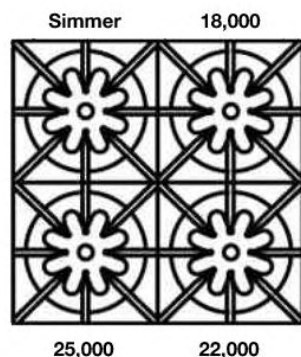

FREESTANDING RANGES

Get the Look: 48" Platinum Series Range in Honey Yellow

FREESTANDING RANGES: 24" PLATINUM SERIES

BlueStar Model Number Guide:			
Base Model (BSP244B) 4 Burners Natural Gas Stainless Steel Finish Standard Trim	Change to LP Gas Add (L) for LP/Propane Gas	Add code below for desired color (C) 190 Standard RAL (Semi-Gloss) Colors (CF) Specialty Finish (190 Matte RAL, Precious Metals & Textures) (CC) Custom Colors	Add (PLT) for Plated Trim Includes plated bezels, door handle, handle end and logo. See available options below.