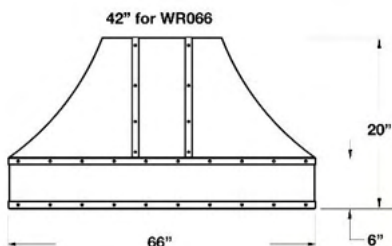

DESIGNER SERIES: 42", 48", 54", 60" & 66" WRANGLER WALL HOODS

42" WRANGLER HOODS		UMRP	MSRP
WR042MLPLT	Body: Stainless Steel | Strap/Rivets: Stainless Steel	$ 6,895	$ 7,930
WR042MLPLTD	Body: Stainless Steel | Strap/Rivets: Des. Metal*	$ 8,130	$ 9,350
WR042MLPLTC	Body: Std RAL Color* | Strap/Rivets: Stainless Steel	$ 8,090	$ 9,305
WR042MLPLTDC	Body: Std RAL Color* | Strap/Rivets: Des Metal*	$ 9,325	$ 10,725
WR042MLPLTCF	Body: Spec. Finish* | Strap/Rivets: Stainless Steel	$ 8,760	$ 10,075
WR042MLPLTDCF	Body: Spec. Finish* | Strap/Rivets: Des. Metal*	$ 9,995	$ 11,495
WR042MLPLTCC	Body: Custom Color* | Strap/Rivets: Stainless Steel	$ 10,080	$ 11,590
WR042MLPLTDCC	Body: Custom Color* | Strap/Rivets: Des. Metal*	$ 11,315	$ 13,010
48" WRANGLER HOODS		UMRP	MSRP
WR048MLPLT	Body: Stainless Steel | Strap/Rivets: Stainless Steel	$ 6,995	$ 8,045
WR048MLPLTD	Body: Stainless Steel | Strap/Rivets: Des. Metal*	$ 8,525	$ 9,805
WR048MLPLTC	Body: Std RAL Color* | Strap/Rivets: Stainless Steel	$ 8,190	$ 9,420
WR048MLPLTDC	Body: Std RAL Color* | Strap/Rivets: Des Metal*	$ 9,720	$ 11,180
WR048MLPLTCF	Body: Spec. Finish* | Strap/Rivets: Stainless Steel	$ 8,860	$ 10,190
WR048MLPLTDCF	Body: Spec. Finish* | Strap/Rivets: Des. Metal*	$ 10,390	$ 11,950
WR048MLPLTCC	Body: Custom Color* | Strap/Rivets: Stainless Steel	$ 10,180	$ 11,705
WR048MLPLTDCC	Body: Custom Color* | Strap/Rivets: Des. Metal*	$ 11,710	$ 13,465
54" WRANGLER HOODS		UMRP	MSRP
WR054MLPLT	Body: Stainless Steel | Strap/Rivets: Stainless Steel	$ 7,195	$ 8,275
WR054MLPLTD	Body: Stainless Steel | Strap/Rivets: Des. Metal*	$ 8,630	$ 9,925
WR054MLPLTC	Body: Std RAL Color* | Strap/Rivets: Stainless Steel	$ 8,390	$ 9,650
WR054MLPLTDC	Body: Std RAL Color* | Strap/Rivets: Des Metal*	$ 9,825	$ 11,300
WR054MLPLTCF	Body: Spec. Finish* | Strap/Rivets: Stainless Steel	$ 9,060	$ 10,420
WR054MLPLTDCF	Body: Spec. Finish* | Strap/Rivets: Des. Metal*	$ 10,495	$ 12,070
WR054MLPLTCC	Body: Custom Color* | Strap/Rivets: Stainless Steel	$ 10,380	$ 11,935
WR054MLPLTDCC	Body: Custom Color* | Strap/Rivets: Des. Metal*	$ 11,815	$ 13,585
60" WRANGLER HOODS		UMRP	MSRP
WR060MLPLT	Body: Stainless Steel | Strap/Rivets: Stainless Steel	$ 7,295	$ 8,390
WR060MLPLTD	Body: Stainless Steel | Strap/Rivets: Des. Metal*	$ 8,955	$ 10,300
WR060MLPLTC	Body: Std RAL Color* | Strap/Rivets: Stainless Steel	$ 8,490	$ 9,765
WR060MLPLTDC	Body: Std RAL Color* | Strap/Rivets: Des Metal*	$ 10,150	$ 11,675
WR060MLPLTCF	Body: Spec. Finish* | Strap/Rivets: Stainless Steel	$ 9,160	$ 10,535
WR060MLPLTDCF	Body: Spec. Finish* | Strap/Rivets: Des. Metal*	$ 10,820	$ 12,445
WR060MLPLTCC	Body: Custom Color* | Strap/Rivets: Stainless Steel	$ 10,480	$ 12,050
WR060MLPLTDCC	Body: Custom Color* | Strap/Rivets: Des. Metal*	$ 12,140	$ 13,960
66" WRANGLER HOODS		UMRP	MSRP
WR066MLPLT	Body: Stainless Steel | Strap/Rivets: Stainless Steel	$ 7,395	$ 8,505
WR066MLPLTD	Body: Stainless Steel | Strap/Rivets: Des. Metal*	$ 9,495	$ 10,920
WR066MLPLTC	Body: Std RAL Color* | Strap/Rivets: Stainless Steel	$ 8,590	$ 9,880
WR066MLPLTDC	Body: Std RAL Color* | Strap/Rivets: Des Metal*	$ 10,690	$ 12,295
WR066MLPLTCF	Body: Spec. Finish* | Strap/Rivets: Stainless Steel	$ 9,260	$ 10,650
WR066MLPLTDCF	Body: Spec. Finish* | Strap/Rivets: Des. Metal*	$ 11,360	$ 13,065
WR066MLPLTCC	Body: Custom Color* | Strap/Rivets: Stainless Steel	$ 10,580	$ 12,165
WR066MLPLTDCC	Body: Custom Color* | Strap/Rivets: Des. Metal*	$ 12,680	$ 14,580