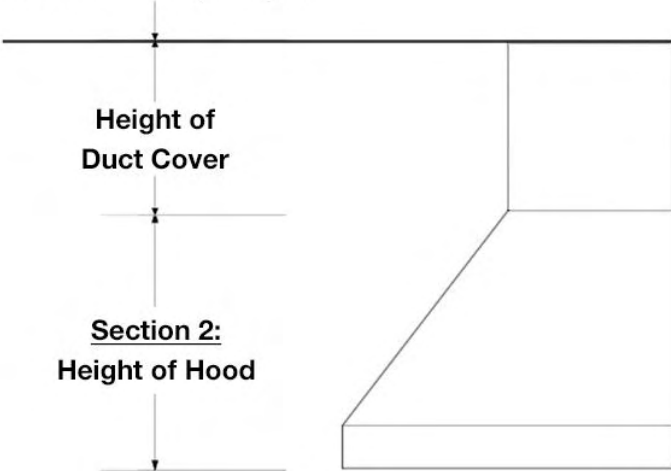

7. Customize Your Kitchen

Choose from over 1,000+ colors, finishes and designer metals. Accent with unlimited strapping configurations.

DUCT COVER SELECTION GUIDE

Section 1:
Floor to Ceiling Height

All measurements are to be calculated in inches