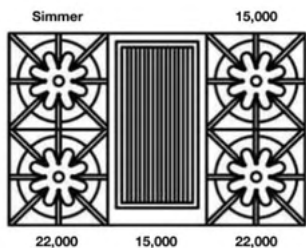

**36" Nova (RNB) Series
with 12" Charbroiler**

Natural Gas Models: 36" Nova (RNB) Series with 12" Charbroiler			
RNB364CBV2	4 Burner | 12" Charbroiler | Nat Gas | Stainless Steel | Standard Trim	$ 8,295	$ 9,540
RNB364CBV2PLT	4 Burner | 12" Charbroiler | Nat Gas | Stainless Steel | Plated Trim*	$ 9,845	$ 11,320
RNB364CBV2C	4 Burner | 12" Charbroiler | Nat Gas | Std RAL Paint* | Standard Trim	$ 9,190	$ 10,570
RNB364CBV2CPLT	4 Burner | 12" Charbroiler | Nat Gas | Std RAL Paint* | Plated Trim*	$ 10,740	$ 12,350
RNB364CBV2CF	4 Burner | 12" Charbroiler | Nat Gas | Specialty Finish* | Standard Trim	$ 9,940	$ 11,430
RNB364CBV2CFPLT	4 Burner | 12" Charbroiler | Nat Gas | Specialty Finish* | Plated Trim*	$ 11,490	$ 13,215
RNB364CBV2CC	4 Burner | 12" Charbroiler | Nat Gas | Custom Color* | Standard Trim	$ 11,150	$ 12,820
RNB364CBV2CCPLT	4 Burner | 12" Charbroiler | Nat Gas | Custom Color* | Plated Trim*	$ 12,700	$ 14,605
LP/Propane Models: 36" Nova (RNB) Series with 12" Charbroiler			
RNB364CBV2L	4 Burner | 12" Charbroiler | LP Gas | Stainless Steel | Standard Trim	$ 8,295	$ 9,540
RNB364CBV2LPLT	4 Burner | 12" Charbroiler | LP Gas | Stainless Steel | Plated Trim*	$ 9,845	$ 11,320
RNB364CBV2LC	4 Burner | 12" Charbroiler | LP Gas | Std RAL Paint* | Standard Trim	$ 9,190	$ 10,570
RNB364CBV2LCPLT	4 Burner | 12" Charbroiler | LP Gas | Std RAL Paint* | Plated Trim*	$ 10,740	$ 12,350
RNB364CBV2LCF	4 Burner | 12" Charbroiler | LP Gas | Specialty Finish* | Standard Trim	$ 9,940	$ 11,430
RNB364CBV2LCFPLT	4 Burner | 12" Charbroiler | LP Gas | Specialty Finish* | Plated Trim*	$ 11,490	$ 13,215
RNB364CBV2LCC	4 Burner | 12" Charbroiler | LP Gas | Custom Color* | Standard Trim	$ 11,150	$ 12,820
RNB364CBV2LCCPLT	4 Burner | 12" Charbroiler | LP Gas | Custom Color* | Plated Trim*	$ 12,700	$ 14,605
Customization & Accessory Options: (See page 15) | Total Knobs: 6