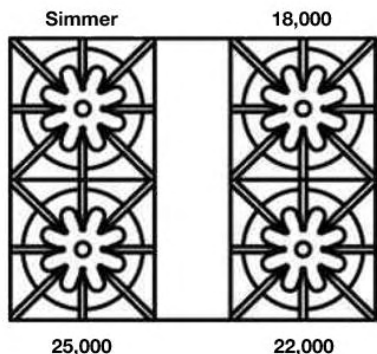

RANGETOPS: 30" PLATINUM SERIES

BlueStar Model Number Guide:

Base Model (BSPRT304B) 4 Burners | Natural Gas | Stainless Steel Finish | Standard Trim	Change to LP Gas Add (L) for LP/Propane Gas	Add code below for desired color Not available on Rangetop or Cooktop models	Add (PLT) for Plated Trim Includes plated bezels and logo. See available options below.

Model	Description (* Denotes item that must be specified)	UMRP	MSRP
Natural Gas Models: 30" Platinum Series Rangetop			
BSPRT304B	4 Burners | Nat Gas | Stainless Steel | Std Trim	$ 5,395	$ 6,205
BSPRT304BPLT	4 Burners | Nat Gas | Stainless Steel | Plated Trim*	$ 5,990	$ 6,890
LP/Propane Models: 30" Platinum Series Rangetop			
BSPRT304BL	4 Burners | LP Gas | Stainless Steel | Std Trim	$ 5,395	$ 6,205
BSPRT304BLPLT	4 Burners | LP Gas | Stainless Steel | Plated Trim*	$ 5,990	$ 6,890
BACKGUARD OPTIONS:			
All BlueStar freestanding appliances must be installed with a UL approved backguard. All units ship standard with a UL approved Island Trim unless otherwise specified.			
BG630BSP	6" Backguard	$ 500	$ 575
BG3017BSP	17" Backguard	$ 925	$ 1,065
SDHS30BSP	24" High Shelf	$ 1,205	$ 1,385
KNOB OPTIONS: (Total Knobs: 4)			
KN-BLK	Standard Black Knob (Ordered with unit)	N/C	N/C
KN-C	Knob: Standard 190 RAL Color	$ 95 ea	$ 110 ea
KN-CF	Knob: Spec Finish (Matte RAL, Textured RAL or Prec Metals)	$ 175 ea	$ 200 ea
KN-PLT	Knob: Plated Trim (See options below)	$ 225 ea	$ 260 ea
PLATED TRIM OPTIONS: (Includes bezels and logo)			
Antique Brass, Brushed Brass, Polished Brass, Antique Copper, Brushed Copper, Polished Copper, Chrome, Oil Rubbed Bronze & Pewter			
See page 51 for additional customization and accessories for Rangetops and Cooktops			

FEATURES:

- 25,000 BTU PrimaNova™ burners
- All burners, plus Interchangeable Griddle and Charbroiler accessory
- Precise 130° simmer burner
- Integrated wok cooking
- Handcrafted in Pennsylvania since 1880

PRODUCT SPECIFICATIONS:

- Unit Dimensions: 29.875"W x 24"D x 8.625"H
- Electrical Reqs: 120V, 60Hz, 15 AMPS, 1PH
- Gas Pressure: NAT: 5.0" WC, LP 10.0" WC
- Gas Line Size: ½"
- Unit Weight: 235 lbs.