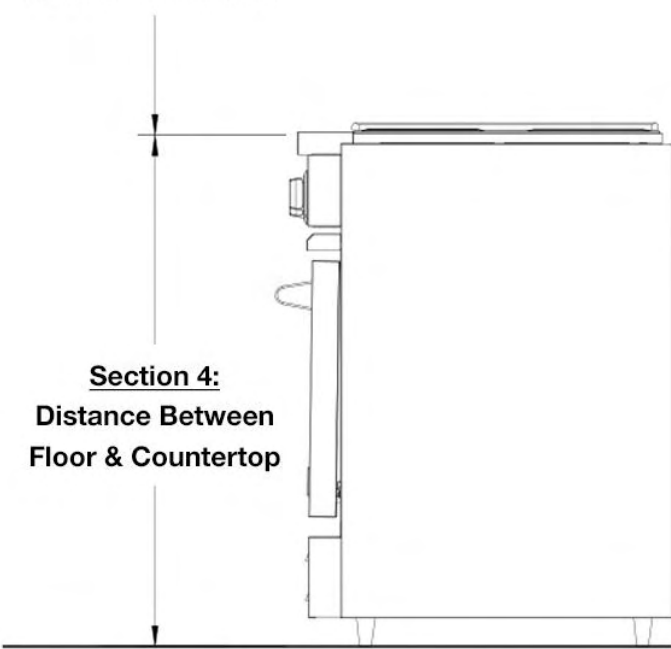

All measurements are to be calculated in inches

Section 1: Floor to Ceiling Height _____

Subtract:

Section 2: Height of Hood _____

Section 3: Distance Between Hood
and Countertop _____
(30" min. to 36" max)

Section 4: Distance Between Floor
and Countertop _____

Height of Duct Cover Needed: _____

* Ceiling height may be impacted by crown molding and/or soffit above the hood. Please account for this when calculating available floor to ceiling height

Section 3:
Distance Between Hood
& Countertop
Min. 30" to Max. 36"