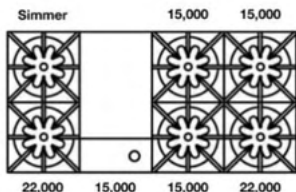

RANGETOPS: 48" NOVA (RNB) SERIES

**48" Nova (RNB) Rangetop
with 12" Griddle**

Model	Description (* Denotes item that must be specified)	UMRP	MSRP
Natural Gas Models: 48" Nova Series Rangetop with 12" Griddle			
RGTNB486GV2	4 Burner | 12" Griddle | Nat Gas | Stainless Steel | Standard Trim	$ 6,195	$ 7,125
RGTNB486GV2PLT	4 Burner | 12" Griddle | Nat Gas | Stainless Steel | Plated Trim*	$ 7,335	$ 8,435
LP/Propane Models: 48" Nova Series Rangetop with 12" Griddle			
RGTNB486GV2L	4 Burner | 12" Griddle | LP Gas | Stainless Steel | Standard Trim	$ 6,195	$ 7,125
RGTNB486GV2LPLT	4 Burner | 12" Griddle | LP Gas | Stainless Steel | Plated Trim*	$ 7,335	$ 8,435
Customization & Accessory Options: (See page 44) | Total Knobs: 7