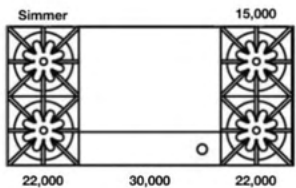

**48" Nova (RNB) Rangetop
with 24" Griddle**

Natural Gas Models: 48" Nova Series Rangetop with 24" Griddle			
RGTNB484GV2	4 Burner | 24" Griddle | Nat Gas | Stainless Steel | Standard Trim	$ 6,695	$ 7,700
RGTNB484GV2PLT	4 Burner | 24" Griddle | Nat Gas | Stainless Steel | Plated Trim*	$ 7,835	$ 9,010
LP/Propane Models: 48" Nova Series Rangetop with 24" Griddle			
RGTNB484GV2L	4 Burner | 24" Griddle | LP Gas | Stainless Steel | Standard Trim	$ 6,695	$ 7,700
RGTNB484GV2LPLT	4 Burner | 24" Griddle | LP Gas | Stainless Steel | Plated Trim*	$ 7,835	$ 9,010
Customization & Accessory Options: (See page 44) | Total Knobs: 6