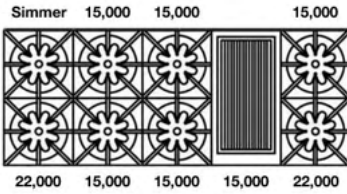

FREESTANDING RANGES: 60" NOVA (RNB) SERIES

**60" Nova (RNB) Series
with 12" Charbroiler**

Model	Description (* Denotes item that must be specified)	UMRP	MSRP
Natural Gas Models: 60" Nova Series with 12" Charbroiler			
RNB608CBV2	8 Burner | 12" Charbroiler | Nat Gas | Stainless Steel | Standard Trim	$ 16,995	$ 19,545
RNB608CBV2PLT	8 Burner | 12" Charbroiler | Nat Gas | Stainless Steel | Plated Trim*	$ 19,115	$ 21,980
RNB608CBV2C	8 Burner | 12" Charbroiler | Nat Gas | Std RAL Paint* | Standard Trim	$ 18,190	$ 20,920
RNB608CBV2CPLT	8 Burner | 12" Charbroiler | Nat Gas | Std RAL Paint* | Plated Trim*	$ 20,310	$ 23,355
RNB608CBV2CF	8 Burner | 12" Charbroiler | Nat Gas | Specialty Finish* | Standard Trim	$ 18,860	$ 21,690
RNB608CBV2CFPLT	8 Burner | 12" Charbroiler | Nat Gas | Specialty Finish* | Plated Trim*	$ 20,980	$ 24,125
RNB608CBV2CC	8 Burner | 12" Charbroiler | Nat Gas | Custom Color* | Standard Trim	$ 20,180	$ 23,205
RNB608CBV2CCPLT	8 Burner | 12" Charbroiler | Nat Gas | Custom Color* | Plated Trim*	$ 22,300	$ 25,645
LP/Propane Models: 60" Nova Series with 12" Charbroiler			
RNB608CBV2L	8 Burner | 12" Charbroiler | LP Gas | Stainless Steel | Standard Trim	$ 16,995	$ 19,545
RNB608CBV2LPLT	8 Burner | 12" Charbroiler | LP Gas | Stainless Steel | Plated Trim*	$ 19,115	$ 21,980
RNB608CBV2LC	8 Burner | 12" Charbroiler | LP Gas | Std RAL Paint* | Standard Trim	$ 18,190	$ 20,920
RNB608CBV2LCPLT	8 Burner | 12" Charbroiler | LP Gas | Std RAL Paint* | Plated Trim*	$ 20,310	$ 23,355
RNB608CBV2LCF	8 Burner | 12" Charbroiler | LP Gas | Specialty Finish* | Standard Trim	$ 18,860	$ 21,690
RNB608CBV2LCFPLT	8 Burner | 12" Charbroiler | LP Gas | Specialty Finish* | Plated Trim*	$ 20,980	$ 24,125
RNB608CBV2LCC	8 Burner | 12" Charbroiler | LP Gas | Custom Color* | Standard Trim	$ 20,180	$ 23,205
RNB608CBV2LCCPLT	8 Burner | 12" Charbroiler | LP Gas | Custom Color* | Plated Trim*	$ 22,300	$ 25,645
Customization & Accessory Options: (See page 21) | Total Knobs: 11