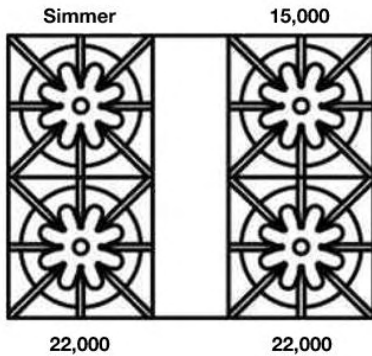

FREESTANDING RANGES: 30" NOVA (RNB) SERIES

BlueStar Model Number Guide:			
Base Model (RNB304BV2) 4 Burners | Natural Gas | Stainless Steel Finish | Standard Trim	Change to LP Gas Add (L) for LP/Propane Gas	Add code below for desired color (C) 190 Standard RAL (Semi-Gloss) Colors (CF) Specialty Finish (190 Matte RAL, Precious Metals & Textures) (CC) Custom Colors	Add (PLT) for Plated Trim Includes plated bezels, door handle, handle end and logo. See available options below.

FEATURES:

- 22,000 BTU UltraNova™ burners & 15,000 BTU Nova™ burners
- Precise 130° simmer burner
- Extra-large convection oven with 1850° infrared broiler that accommodates a full size 18" x 26" commercial baking sheet
- Includes full extension rack
- Integrated wok cooking
- Available with swing doors
- Available in 1,000+ colors & finishes plus additional customization options
- Handcrafted in Pennsylvania since 1880

PRODUCT SPECIFICATIONS:

- Unit Dimensions: 29.875W x 24"D x 36.75"H
- Oven Interior: 26.438"W x 20"D x 15"H
- Electrical Reqs: 120V, 60Hz, 15 AMPS, 1PH
- Gas Pressure: NAT: 5.0" WC, LP 10.0" WC
- Gas Line Size: ½
- Unit Weight: 420 lbs.