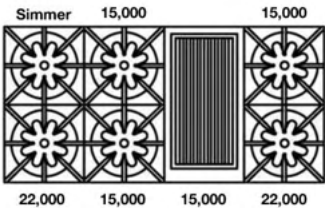

**48" Nova (RNB) Series
with 12" Charbroiler**

Model	Description (* Denotes item that must be specified)	UMRP	MSRP
Natural Gas Models: 48" Nova (RNB) Series with 12" Charbroiler			
RNB486CBV2	6 Burner | 12" Charbroiler | Nat Gas | Stainless Steel | Standard Trim	$ 12,195	$ 14,025
RNB486CBV2PLT	6 Burner | 12" Charbroiler | Nat Gas | Stainless Steel | Plated Trim*	$ 14,045	$ 16,150
RNB486CBV2C	6 Burner | 12" Charbroiler | Nat Gas | Std RAL Paint* | Standard Trim	$ 13,390	$ 15,400
RNB486CBV2CPLT	6 Burner | 12" Charbroiler | Nat Gas | Std RAL Paint* | Plated Trim*	$ 15,240	$ 17,525
RNB486CBV2CF	6 Burner | 12" Charbroiler | Nat Gas | Specialty Finish* | Standard Trim	$ 14,060	$ 16,170
RNB486CBV2CFPLT	6 Burner | 12" Charbroiler | Nat Gas | Specialty Finish* | Plated Trim*	$ 15,910	$ 18,295
RNB486CBV2CC	6 Burner | 12" Charbroiler | Nat Gas | Custom Color* | Standard Trim	$ 15,380	$ 17,685
RNB486CBV2CCPLT	6 Burner | 12" Charbroiler | Nat Gas | Custom Color* | Plated Trim*	$ 17,230	$ 19,815
LP/Propane Models: 48" Nova (RNB) Series with 12" Charbroiler			
RNB486CBV2L	6 Burner | 12" Charbroiler | LP Gas | Stainless Steel | Standard Trim	$ 12,195	$ 14,025
RNB486CBV2LPLT	6 Burner | 12" Charbroiler | LP Gas | Stainless Steel | Plated Trim*	$ 14,045	$ 16,150
RNB486CBV2LC	6 Burner | 12" Charbroiler | LP Gas | Std RAL Paint* | Standard Trim	$ 13,390	$ 15,400
RNB486CBV2LCPLT	6 Burner | 12" Charbroiler | LP Gas | Std RAL Paint* | Plated Trim*	$ 15,240	$ 17,525
RNB486CBV2LCF	6 Burner | 12" Charbroiler | LP Gas | Specialty Finish* | Standard Trim	$ 14,060	$ 16,170
RNB486CBV2LCFPLT	6 Burner | 12" Charbroiler | LP Gas | Specialty Finish* | Plated Trim*	$ 15,910	$ 18,295
RNB486CBV2LCC	6 Burner | 12" Charbroiler | LP Gas | Custom Color* | Standard Trim	$ 15,380	$ 17,685
RNB486CBV2LCCPLT	6 Burner | 12" Charbroiler | LP Gas | Custom Color* | Plated Trim*	$ 17,230	$ 19,815
Customization & Accessory Options: (See page 17) | Total Knobs: 9