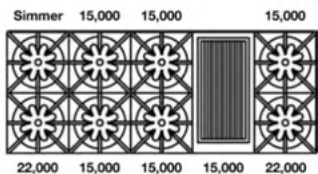

Natural Gas Models: 60" Nova Series Rangetop with 12" Charbroiler			
RGTNB608CBV2	8 Burner | 12" Charbroiler | Nat Gas | Stainless Steel | Standard Trim	$ 9,295	$ 10,690
RGTNB608CBV2PLT	8 Burner | 12" Charbroiler | Nat Gas | Stainless Steel | Plated Trim*	$ 10,725	$ 12,335
LP/Propane Models: 60" Nova Series Rangetop with 12" Charbroiler			
RGTNB608CBV2L	8 Burner | 12" Charbroiler | LP Gas | Stainless Steel | Standard Trim	$ 9,295	$ 10,690
RGTNB608CBV2LPLT	8 Burner | 12" Charbroiler | LP Gas | Stainless Steel | Plated Trim*	$ 10,725	$ 12,335
Customization & Accessory Options: (See page 47) | Total Knobs: 9			

**60" Nova (RNB) Rangetop
with 24" Griddle**