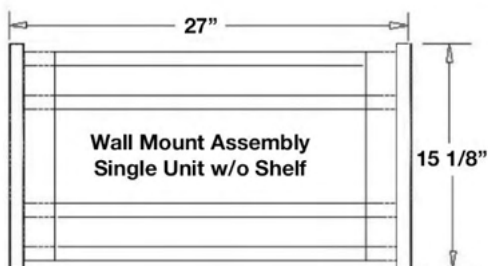

WALL MOUNT SPECIFICATIONS:

24" Wall Mount (No Shelf)

36", 48" & 60" Wall Mount with Shelf