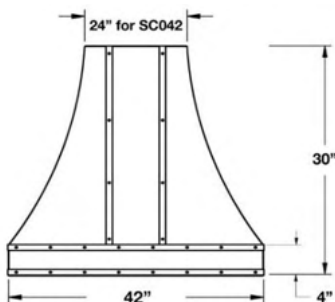

DESIGNER SERIES: 42", 48", 54" & 60" SAHARA CURVED SIDES WALL HOODS