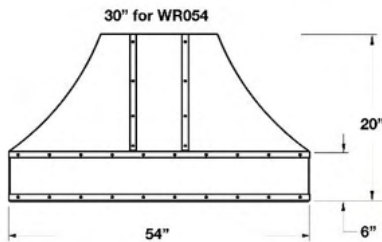

DESIGNER SERIES: 42", 48", 54", 60" & 66" WRANGLER WALL HOODS

42" WRANGLER HOODS		UMRP	MSRP
WR042MLPLT	Body: Stainless Steel | Strap/Rivets: Stainless Steel	$ 6,895	$ 7,930
WR042MLPLTD	Body: Stainless Steel | Strap/Rivets: Des. Metal*	$ 8,130	$ 9,350
WR042MLPLTC	Body: Std RAL Color* | Strap/Rivets: Stainless Steel	$ 8,090	$ 9,305
WR042MLPLTDC	Body: Std RAL Color* | Strap/Rivets: Des Metal*	$ 9,325	$ 10,725
WR042MLPLTCF	Body: Spec. Finish* | Strap/Rivets: Stainless Steel	$ 8,760	$ 10,075
WR042MLPLTDCF	Body: Spec. Finish* | Strap/Rivets: Des. Metal*	$ 9,995	$ 11,495
WR042MLPLTCC	Body: Custom Color* | Strap/Rivets: Stainless Steel	$ 10,080	$ 11,590
WR042MLPLTDCC	Body: Custom Color* | Strap/Rivets: Des. Metal*	$ 11,315	$ 13,010
48" WRANGLER HOODS		UMRP	MSRP
WR048MLPLT	Body: Stainless Steel | Strap/Rivets: Stainless Steel	$ 6,995	$ 8,045
WR048MLPLTD	Body: Stainless Steel | Strap/Rivets: Des. Metal*	$ 8,525	$ 9,805
WR048MLPLTC	Body: Std RAL Color* | Strap/Rivets: Stainless Steel	$ 8,190	$ 9,420
WR048MLPLTDC	Body: Std RAL Color* | Strap/Rivets: Des Metal*	$ 9,720	$ 11,180
WR048MLPLTCF	Body: Spec. Finish* | Strap/Rivets: Stainless Steel	$ 8,860	$ 10,190
WR048MLPLTDCF	Body: Spec. Finish* | Strap/Rivets: Des. Metal*	$ 10,390	$ 11,950
WR048MLPLTCC	Body: Custom Color* | Strap/Rivets: Stainless Steel	$ 10,180	$ 11,705
WR048MLPLTDCC	Body: Custom Color* | Strap/Rivets: Des. Metal*	$ 11,710	$ 13,465
54" WRANGLER HOODS		UMRP	MSRP
WR054MLPLT	Body: Stainless Steel | Strap/Rivets: Stainless Steel	$ 7,195	$ 8,275
WR054MLPLTD	Body: Stainless Steel | Strap/Rivets: Des. Metal*	$ 8,630	$ 9,925
WR054MLPLTC	Body: Std RAL Color* | Strap/Rivets: Stainless Steel	$ 8,390	$ 9,650
WR054MLPLTDC	Body: Std RAL Color* | Strap/Rivets: Des Metal*	$ 9,825	$ 11,300
WR054MLPLTCF	Body: Spec. Finish* | Strap/Rivets: Stainless Steel	$ 9,060	$ 10,420
WR054MLPLTDCF	Body: Spec. Finish* | Strap/Rivets: Des. Metal*	$ 10,495	$ 12,070
WR054MLPLTCC	Body: Custom Color* | Strap/Rivets: Stainless Steel	$ 10,380	$ 11,935
WR054MLPLTDCC	Body: Custom Color* | Strap/Rivets: Des. Metal*	$ 11,815	$ 13,585
60" WRANGLER HOODS		UMRP	MSRP
WR060MLPLT	Body: Stainless Steel | Strap/Rivets: Stainless Steel	$ 7,295	$ 8,390
WR060MLPLTD	Body: Stainless Steel | Strap/Rivets: Des. Metal*	$ 8,955	$ 10,300
WR060MLPLTC	Body: Std RAL Color* | Strap/Rivets: Stainless Steel	$ 8,490	$ 9,765
WR060MLPLTDC	Body: Std RAL Color* | Strap/Rivets: Des Metal*	$ 10,150	$ 11,675
WR060MLPLTCF	Body: Spec. Finish* | Strap/Rivets: Stainless Steel	$ 9,160	$ 10,535
WR060MLPLTDCF	Body: Spec. Finish* | Strap/Rivets: Des. Metal*	$ 10,820	$ 12,445
WR060MLPLTCC	Body: Custom Color* | Strap/Rivets: Stainless Steel	$ 10,480	$ 12,050
WR060MLPLTDCC	Body: Custom Color* | Strap/Rivets: Des. Metal*	$ 12,140	$ 13,960
66" WRANGLER HOODS		UMRP	MSRP
WR066MLPLT	Body: Stainless Steel | Strap/Rivets: Stainless Steel	$ 7,395	$ 8,505
WR066MLPLTD	Body: Stainless Steel | Strap/Rivets: Des. Metal*	$ 9,495	$ 10,920
WR066MLPLTC	Body: Std RAL Color* | Strap/Rivets: Stainless Steel	$ 8,590	$ 9,880
WR066MLPLTDC	Body: Std RAL Color* | Strap/Rivets: Des Metal*	$ 10,690	$ 12,295
WR066MLPLTCF	Body: Spec. Finish* | Strap/Rivets: Stainless Steel	$ 9,260	$ 10,650
WR066MLPLTDCF	Body: Spec. Finish* | Strap/Rivets: Des. Metal*	$ 11,360	$ 13,065
WR066MLPLTCC	Body: Custom Color* | Strap/Rivets: Stainless Steel	$ 10,580	$ 12,165
WR066MLPLTDCC	Body: Custom Color* | Strap/Rivets: Des. Metal*	$ 12,680	$ 14,580