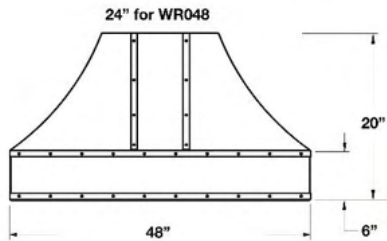

DESIGNER SERIES: 42", 48", 54", 60" & 66" WRANGLER WALL HOODS

42" WRANGLER HOODS		UMRP	MSRP
WR042MLPLT	Body: Stainless Steel | Strap/Rivets: Stainless Steel	$ 6,895	$ 7,930
WR042MLPLTD	Body: Stainless Steel | Strap/Rivets: Des. Metal*	$ 8,130	$ 9,350
WR042MLPLTC	Body: Std RAL Color* | Strap/Rivets: Stainless Steel	$ 8,090	$ 9,305
WR042MLPLTDC	Body: Std RAL Color* | Strap/Rivets: Des Metal*	$ 9,325	$ 10,725
WR042MLPLTCF	Body: Spec. Finish* | Strap/Rivets: Stainless Steel	$ 8,760	$ 10,075
WR042MLPLTDCF	Body: Spec. Finish* | Strap/Rivets: Des. Metal*	$ 9,995	$ 11,495
WR042MLPLTCC	Body: Custom Color* | Strap/Rivets: Stainless Steel	$ 10,080	$ 11,590
WR042MLPLTDCC	Body: Custom Color* | Strap/Rivets: Des. Metal*	$ 11,315	$ 13,010
48" WRANGLER HOODS		UMRP	MSRP
WR048MLPLT	Body: Stainless Steel | Strap/Rivets: Stainless Steel	$ 6,995	$ 8,045
WR048MLPLTD	Body: Stainless Steel | Strap/Rivets: Des. Metal*	$ 8,525	$ 9,805
WR048MLPLTC	Body: Std RAL Color* | Strap/Rivets: Stainless Steel	$ 8,190	$ 9,420
WR048MLPLTDC	Body: Std RAL Color* | Strap/Rivets: Des Metal*	$ 9,720	$ 11,180
WR048MLPLTCF	Body: Spec. Finish* | Strap/Rivets: Stainless Steel	$ 8,860	$ 10,190
WR048MLPLTDCF	Body: Spec. Finish* | Strap/Rivets: Des. Metal*	$ 10,390	$ 11,950
WR048MLPLTCC	Body: Custom Color* | Strap/Rivets: Stainless Steel	$ 10,180	$ 11,705
WR048MLPLTDCC	Body: Custom Color* | Strap/Rivets: Des. Metal*	$ 11,710	$ 13,465
54" WRANGLER HOODS		UMRP	MSRP
WR054MLPLT	Body: Stainless Steel | Strap/Rivets: Stainless Steel	$ 7,195	$ 8,275
WR054MLPLTD	Body: Stainless Steel | Strap/Rivets: Des. Metal*	$ 8,630	$ 9,925
WR054MLPLTC	Body: Std RAL Color* | Strap/Rivets: Stainless Steel	$ 8,390	$ 9,650
WR054MLPLTDC	Body: Std RAL Color* | Strap/Rivets: Des Metal*	$ 9,825	$ 11,300
WR054MLPLTCF	Body: Spec. Finish* | Strap/Rivets: Stainless Steel	$ 9,060	$ 10,420
WR054MLPLTDCF	Body: Spec. Finish* | Strap/Rivets: Des. Metal*	$ 10,495	$ 12,070
WR054MLPLTCC	Body: Custom Color* | Strap/Rivets: Stainless Steel	$ 10,380	$ 11,935
WR054MLPLTDCC	Body: Custom Color* | Strap/Rivets: Des. Metal*	$ 11,815	$ 13,585
60" WRANGLER HOODS		UMRP	MSRP
WR060MLPLT	Body: Stainless Steel | Strap/Rivets: Stainless Steel	$ 7,295	$ 8,390
WR060MLPLTD	Body: Stainless Steel | Strap/Rivets: Des. Metal*	$ 8,955	$ 10,300
WR060MLPLTC	Body: Std RAL Color* | Strap/Rivets: Stainless Steel	$ 8,490	$ 9,765
WR060MLPLTDC	Body: Std RAL Color* | Strap/Rivets: Des Metal*	$ 10,150	$ 11,675
WR060MLPLTCF	Body: Spec. Finish* | Strap/Rivets: Stainless Steel	$ 9,160	$ 10,535
WR060MLPLTDCF	Body: Spec. Finish* | Strap/Rivets: Des. Metal*	$ 10,820	$ 12,445
WR060MLPLTCC	Body: Custom Color* | Strap/Rivets: Stainless Steel	$ 10,480	$ 12,050
WR060MLPLTDCC	Body: Custom Color* | Strap/Rivets: Des. Metal*	$ 12,140	$ 13,960
66" WRANGLER HOODS		UMRP	MSRP
WR066MLPLT	Body: Stainless Steel | Strap/Rivets: Stainless Steel	$ 7,395	$ 8,505
WR066MLPLTD	Body: Stainless Steel | Strap/Rivets: Des. Metal*	$ 9,495	$ 10,920
WR066MLPLTC	Body: Std RAL Color* | Strap/Rivets: Stainless Steel	$ 8,590	$ 9,880
WR066MLPLTDC	Body: Std RAL Color* | Strap/Rivets: Des Metal*	$ 10,690	$ 12,295
WR066MLPLTCF	Body: Spec. Finish* | Strap/Rivets: Stainless Steel	$ 9,260	$ 10,650
WR066MLPLTDCF	Body: Spec. Finish* | Strap/Rivets: Des. Metal*	$ 11,360	$ 13,065
WR066MLPLTCC	Body: Custom Color* | Strap/Rivets: Stainless Steel	$ 10,580	$ 12,165
WR066MLPLTDCC	Body: Custom Color* | Strap/Rivets: Des. Metal*	$ 12,680	$ 14,580