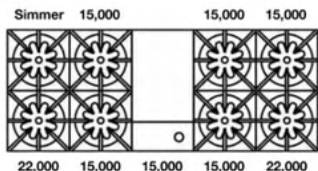

RANGETOPS: 60" NOVA (RNB) SERIES

Model	Description (* Denotes item that must be specified)	UMRP	MSRP
Natural Gas Models: 60" Nova Series Rangetop			
RGTNB608GV2	8 Burner | 12" Griddle | Nat Gas | Stainless Steel | Standard Trim	$ 9,295	$ 10,690
RGTNB608GV2PLT	8 Burner | 12" Griddle | Nat Gas | Stainless Steel | Plated Trim*	$ 10,725	$ 12,335
LP/Propane Models: 60" Nova Series Rangetop			
RGTNB608GV2L	8 Burner | 12" Griddle | LP Gas | Stainless Steel | Standard Trim	$ 9,295	$ 10,690
RGTNB608GV2LPLT	8 Burner | 12" Griddle | LP Gas | Stainless Steel | Plated Trim*	$ 10,725	$ 12,335
Customization & Accessory Options: (See page 47) | Total Knobs: 9