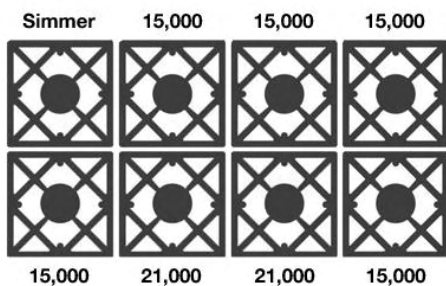

FREESTANDING RANGES: 48" CULINARY SERIES – SEALED BURNER BURNER

BlueStar Model Number Guide:			
Base Model (RCS48SBV2) 8 Burners | Natural Gas | Stainless Steel Finish | Standard Trim	Change to LP Gas Add (L) for LP/Propane Gas	Add code below for desired color (C) 190 Standard RAL (Semi-Gloss) Colors (CF) Specialty Finish (190 Matte RAL, Precious Metals & Textures) (CC) Custom Colors	Add (PLT) for Plated Trim Includes plated bezels, door handle, handle end and logo. See available options below.

FEATURES:

- Sealed burner design with up to 21,000 BTUs of power (18,000 BTUs on LP/Propane models)
- Precise simmer burner
- Extra-large convection oven with 1850° infrared broiler that accommodates a full size 18" x 26" commercial baking sheet.
- 24" depth for compatibility with standard kitchen cabinetry
- Available in 1,000+ colors and finishes
- Handcrafted in Pennsylvania since 1880

PRODUCT SPECIFICATIONS:

- Unit Dimensions: 47.875"W x 24"D x 36.75"H
- Large Oven Intr: 26.438"W x 20"D x 15"H
- Small Oven Intr: 13.578"W x 20"D x 15"H
- Electrical Reqs: 120V, 60Hz, 15 AMPS, 1PH
- Gas Pressure: NAT: 5.0" WC, LP 10.0" WC
- Gas Line Size: ¾"
- Unit Weight: 645 lbs.

Model	Description (* Denotes item that must be specified)	UMRP	MSRP
Natural Gas Models: 48" Culinary Series – Sealed Burner			
RCS48SBV2	8 Burner | Nat Gas | Stainless Steel | Standard Trim	$ 8,995	$ 10,345
RCS48SBV2PLT	8 Burner | Nat Gas | Stainless Steel | Plated Trim*	$ 10,845	$ 12,470
RCS48SBV2C	8 Burner | Nat Gas | Std RAL Color* | Standard Trim	$ 10,190	$ 11,720
RCS48SBV2CPLT	8 Burner | Nat Gas | Std RAL Color* | Plated Trim*	$ 12,040	$ 13,845
RCS48SBV2CF	8 Burner | Nat Gas | Specialty Finish* | Standard Trim	$ 10,860	$ 12,490
RCS48SBV2CFPLT	8 Burner | Nat Gas | Specialty Finish* | Plated Trim*	$ 12,710	$ 14,615
RCS48SBV2CC	8 Burner | Nat Gas | Custom Color* | Standard Trim	$ 12,180	$ 14,005
RCS48SBV2CCPLT	8 Burner | Nat Gas | Custom Color* | Plated Trim*	$ 14,030	$ 16,135
LP/Propane Models: 48" Culinary Series – Sealed Burner			
RCS48SBV2L	8 Burner | LP Gas | Stainless Steel | Standard Trim	$ 8,995	$ 10,345
RCS48SBV2LPLT	8 Burner | LP Gas | Stainless Steel | Plated Trim*	$ 10,845	$ 12,470
RCS48SBV2LC	8 Burner | LP Gas | Std RAL Color* | Standard Trim	$ 10,190	$ 11,720
RCS48SBV2LCPLT	8 Burner | LP Gas | Std RAL Color* | Plated Trim*	$ 12,040	$ 13,845
RCS48SBV2LCF	8 Burner | LP Gas | Specialty Finish* | Standard Trim	$ 10,860	$ 12,490
RCS48SBV2LCFPLT	8 Burner | LP Gas | Specialty Finish* | Plated Trim*	$ 12,710	$ 14,615
RCS48SBV2LCC	8 Burner | LP Gas | Custom Color* | Standard Trim	$ 12,180	$ 14,005
RCS48SBV2LCCPLT	8 Burner | LP Gas | Custom Color* | Plated Trim*	$ 14,030	$ 16,135
BACKGUARD OPTIONS:			
All BlueStar freestanding appliances must be installed with a UL approved backguard. All units ship standard with a UL approved Island Trim unless otherwise specified.			
BG648SB	6" Backguard	$ 860	$ 990
KNOB & PAINTED BODY SIDE OPTIONS: (Total Knobs: 10)			
SIDES-C	Add Painted Sides (All colors)	$ 595	$ 685
KN-SS	Knob: Brushed Stainless Steel	$ 95 ea	$ 110 ea
KN-C	Knob: Standard 190 RAL Color	$ 95 ea	$ 110 ea
KN-CF	Knob: Spec Finish (Matte RAL, Textured RAL or Prec Metals)	$ 175 ea	$ 200 ea
KN-PLT	Knob: Plated Trim (See options below)	$ 225 ea	$ 260 ea
PLATED TRIM OPTIONS: (Includes bezels, door handle, handle ends and logo)			
Antique Brass, Brushed Brass, Polished Brass, Antique Copper, Brushed Copper, Polished Copper, Chrome, Oil Rubbed Bronze & Pewter			
See page 32 for additional customization and accessories for Freestanding Ranges