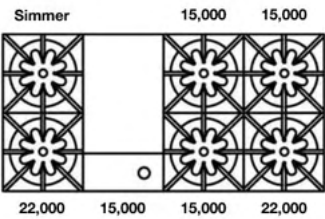

FREESTANDING RANGES: 48" NOVA (RNB) SERIES

**48" Nova (RNB) Series
with 12" Griddle**

Model	Description (* Denotes item that must be specified)	UMRP	MSRP
Natural Gas Models: 48" Nova (RNB) Series with 12" Griddle			
RNB486GV2	6 Burner | 12" Griddle | Nat Gas | Stainless Steel | Standard Trim	$ 12,195	$ 14,025
RNB486GV2PLT	6 Burner | 12" Griddle | Nat Gas | Stainless Steel | Plated Trim*	$ 14,045	$ 16,150
RNB486GV2C	6 Burner | 12" Griddle | Nat Gas | Std RAL Paint* | Standard Trim	$ 13,390	$ 15,400
RNB486GV2CPLT	6 Burner | 12" Griddle | Nat Gas | Std RAL Paint* | Plated Trim*	$ 15,240	$ 17,525
RNB486GV2CF	6 Burner | 12" Griddle | Nat Gas | Specialty Finish* | Standard Trim	$ 14,060	$ 16,170
RNB486GV2CFPLT	6 Burner | 12" Griddle | Nat Gas | Specialty Finish* | Plated Trim*	$ 15,910	$ 18,295
RNB486GV2CC	6 Burner | 12" Griddle | Nat Gas | Custom Color* | Standard Trim	$ 15,380	$ 17,685
RNB486GV2CCPLT	6 Burner | 12" Griddle | Nat Gas | Custom Color* | Plated Trim*	$ 17,230	$ 19,815
LP/Propane Models: 48" Nova (RNB) Series with 12" Griddle			
RNB486GV2L	6 Burner | 12" Griddle | LP Gas | Stainless Steel | Standard Trim	$ 12,195	$ 14,025
RNB486GV2LPLT	6 Burner | 12" Griddle | LP Gas | Stainless Steel | Plated Trim*	$ 14,045	$ 16,150
RNB486GV2LC	6 Burner | 12" Griddle | LP Gas | Std RAL Paint* | Standard Trim	$ 13,390	$ 15,400
RNB486GV2LCPLT	6 Burner | 12" Griddle | LP Gas | Std RAL Paint* | Plated Trim*	$ 15,240	$ 17,525
RNB486GV2LCF	6 Burner | 12" Griddle | LP Gas | Specialty Finish* | Standard Trim	$ 14,060	$ 16,170
RNB486GV2LCFPLT	6 Burner | 12" Griddle | LP Gas | Specialty Finish* | Plated Trim*	$ 15,910	$ 18,295
RNB486GV2LCC	6 Burner | 12" Griddle | LP Gas | Custom Color* | Standard Trim	$ 15,380	$ 17,685
RNB486GV2LCCPLT	6 Burner | 12" Griddle | LP Gas | Custom Color* | Plated Trim*	$ 17,230	$ 19,815
Customization & Accessory Options: (See page 17) | Total Knobs: 9