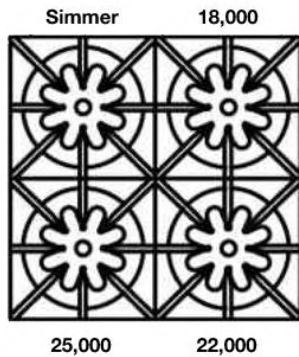

RANGETOPS: 24" PLATINUM SERIES

BlueStar Model Number Guide:			
Base Model (BSPRT244B) 4 Burners | Natural Gas | Stainless Steel Finish | Standard Trim	Change to LP Gas Add (L) for LP/Propane Gas	Add code below for desired color Not available on Rangetop or Cooktop models	Add (PLT) for Plated Trim Includes plated bezels and logo. See available options below.

Model	Description (* Denotes item that must be specified)	UMRP	MSRP
Natural Gas Models: 24" Platinum Series Rangetop			
BSPRT244B	4 Burners | Nat Gas | Stainless Steel | Std Trim	$ 5,195	$ 5,975
BSPRT244BPLT	4 Burners | Nat Gas | Stainless Steel | Plated Trim*	$ 5,790	$ 6,660
LP/Propane Models: 24" Platinum Series Rangetop			
BSPRT244BL	4 Burners | LP Gas | Stainless Steel | Std Trim	$ 5,195	$ 5,975
BSPRT244BLPLT	4 Burners | LP Gas | Stainless Steel | Plated Trim*	$ 5,790	$ 6,660
BACKGUARD OPTIONS:			
All BlueStar freestanding appliances must be installed with a UL approved backguard. All units ship standard with a UL approved Island Trim unless otherwise specified.			
BG624BSP	6" Backguard	$ 500	$ 575
BG2417BSP	17" Backguard	$ 925	$ 1,065
SDHS24BSP	24" High Shelf	$ 1,205	$ 1,385
KNOB OPTIONS: (Total Knobs: 4)			
KN-BLK	Standard Black Knob (Ordered with unit)	N/C	N/C
KN-C	Knob: Standard 190 RAL Color	$ 95 ea	$ 110 ea
KN-CF	Knob: Spec Finish (Matte RAL, Textured RAL or Prec Metals)	$ 175 ea	$ 200 ea
KN-PLT	Knob: Plated Trim (See options below)	$ 225 ea	$ 260 ea
PLATED TRIM OPTIONS: (Includes bezels and logo)			
Antique Brass, Brushed Brass, Polished Brass, Antique Copper, Brushed Copper, Polished Copper, Chrome, Oil Rubbed Bronze & Pewter			
See page 51 for additional customization and accessories for Rangetops and Cooktops			

FEATURES:

- 25,000 BTU PrimaNova™ burners
- All burners, plus Interchangeable Griddle and Charbroiler accessory
- Precise 130° simmer burner
- Integrated wok cooking
- Handcrafted in Pennsylvania since 1880

PRODUCT SPECIFICATIONS:

- Unit Dimensions: 23.875"W x 24"D x 8.625"H
- Electrical Reqs: 120V, 60Hz, 15 AMPS, 1PH
- Gas Pressure: NAT: 5.0" WC, LP 10.0" WC
- Gas Line Size: ½"
- Unit Weight: 220 lbs.