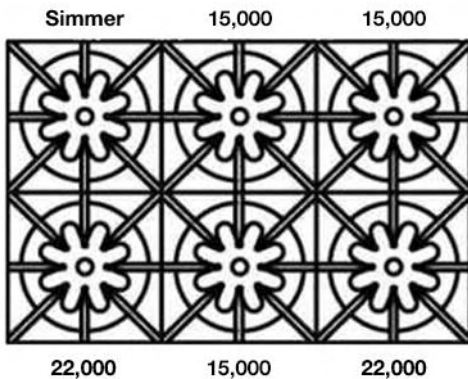

FREESTANDING RANGES: 36" PRECIOUS METALS SERIES

BlueStar Model Number Guide:			
Base Model (RNB366BPMV2) 6 Burners | Natural Gas | Stainless Steel Finish | Standard Trim	Change to LP Gas Add (L) for LP/Propane Gas	Add code below for desired color (C) 190 Standard RAL (Semi-Gloss) Colors (CF) Specialty Finish (190 Matte RAL, Precious Metals & Textures) (CC) Custom Colors	Add (PLT) for Plated Trim Includes plated bezels and logo. Door handles are not plated See available options below.

Model	Description (* Denotes item that must be specified)	UMRP	MSRP
Five unique colors with matching knobs and bezels included. Standard with French doors. Includes matching knobs and bezels and body sides. Ginger Spice & Stainless Steel units will have Stainless Steel knobs. Precious Metals ranges painted in an RAL color include painted body sides, knobs and bezels.			
Natural Gas Models: 36" Precious Metals Series			
RNB366BPMV2	6 Burner | Nat Gas | Stainless Steel | Standard Trim	$ 10,595	$ 12,185
RNB366BPMV2PLT	6 Burner | Nat Gas | Stainless Steel | Plated Trim*	$ 11,450	$ 13,165
RNB366BPMV2C	6 Burner | Nat Gas | Any Color Option* | Std Trim	$ 10,595	$ 12,185
RNB366BPMV2CPLT	6 Burner | Nat Gas | Any Color Option* | Plated Trim*	$ 11,450	$ 13,165
RNB366BPMV2CC	6 Burner | Nat Gas | Custom Color* | Standard Trim	$ 13,450	$ 15,465
RNB366BPMV2CCPLT	6 Burner | Nat Gas | Custom Color* | Plated Trim*	$ 14,305	$ 16,450
LP/Propane Models: 36" Precious Metals Series			
RNB366BPMV2L	6 Burner | LP Gas | Stainless Steel | Standard Trim	$ 10,595	$ 12,185
RNB366BPMV2LPLT	6 Burner | LP Gas | Stainless Steel | Plated Trim*	$ 11,450	$ 13,165
RNB366BPMV2LC	6 Burner | LP Gas | Any Color Option * | Std Trim	$ 10,595	$ 12,185
RNB366BPMV2LCPLT	6 Burner | LP Gas | Any Color Option * | Plated Trim*	$ 11,450	$ 13,165
RNB366BPMV2LCC	6 Burner | LP Gas | Custom Color* | Standard Trim	$ 13,450	$ 15,465
RNB366BPMV2LCCPLT	6 Burner | LP Gas | Custom Color* | Plated Trim*	$ 14,305	$ 16,450
BACKGUARD OPTIONS:			
Only available with the installed island trim backguard.			
KNOB & PAINTED BODY SIDE OPTIONS: (Total Knobs: 7)			
KN-BLK	Standard Black Knob (Ordered with unit)	N/C	N/C
KN-C	Knob: Standard 190 RAL Color	N/C	N/C
KN-CF	Knob: Spec Finish (Matte RAL, Textured RAL or Prec Metals)	N/C	N/C
KN-PLT	Knob: Plated Trim (See options below)	$ 225	$ 260
PLATED TRIM OPTIONS: (Includes bezels and logo only)			
Antique Brass, Brushed Brass, Polished Brass, Antique Copper, Brushed Copper, Polished Copper, Chrome, Oil Rubbed Bronze & Pewter			
PRECIOUS METALS COLORS			
Statuary Bronze, Ginger Spice, Enchanted Silver, Enchanted Sand and Matte Black			
See page 32 for additional customization and accessories for Freestanding Ranges			

FEATURES:

- 22,000 BTU UltraNova™ burners & 18,000 BTU Nova™ burners
- Precise 130° simmer burner
- Unique French Door for easy loading and unloading
- Contemporary, urban aesthetic
- Extra-large convection oven with 1850° infrared broiler that accommodates a full size 18" x 26" commercial baking sheet
- Includes full extension rack
- Matching knobs & trim
- Handcrafted in Pennsylvania since 1880

PRODUCT SPECIFICATIONS:

- Unit Dimensions: 35.875"W x 24"D x 36.75"H
- Oven Interior: 29.25"W x 20"D x 15"H
- Electrical Reqs: 120V, 60Hz, 15 AMPS, 1PH
- Gas Pressure: NAT: 5.0" WC, LP 10.0" WC
- Gas Line Size: ½
- Unit Weight: 490 lbs.