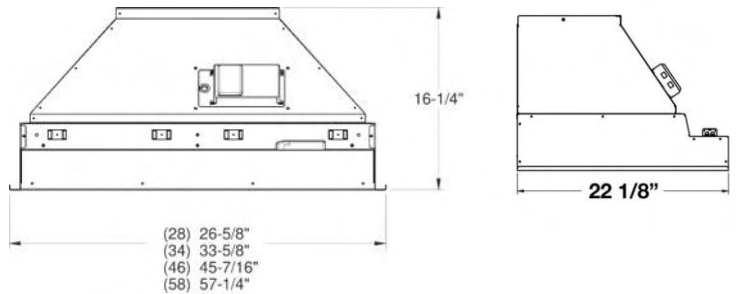

BLOWER OPTIONS	IN-HOOD		IN-LINE		REMOTE		DISCHARGE	
CFM POWER	600	1200	800	1200	1000	1400	TOP	REAR
MODEL #	BS-CFM-600-IN06	BS-CFM-1200-IN12	ATEX-0.8	ATEX-1.2	HYEX-1.0-GA	HYEX-1.4-GA		
UMRP	$ 855	$ 1,225	$ 1,115	$ 1,340	$ 1,225	$ 1,450	Available at time of order	
28" Liners	•	•	•	•	•	•		
34" Liners	•	•	•	•	•	•		
40" Liners	•	•	•	•	•	•		
46" Liners	•	•	•	•	•	•		
52" Liners	•	•	•	•	•	•		
58" Liners	•	•	•	•	•	•		
64" Liners	•	•	•	•	•	•		
70" Liners	•	•	•	•	•	•