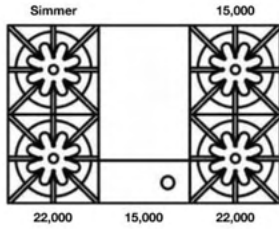

RANGETOPS: 36" NOVA (RNB) SERIES

**36" Nova (RNB) Rangetop
with 12" Griddle**

Model	Description (* Denotes item that must be specified)	UMRP	MSRP
Natural Gas Models: 36" Nova Series Rangetop with 12" Griddle			
RGTNB364GV2	4 Burner | 12" Griddle | Nat Gas | Stainless Steel | Standard Trim	$ 5,195	$ 5,975
RGTNB364GV2PLT	4 Burner | 12" Griddle | Nat Gas | Stainless Steel | Plated Trim*	$ 6,050	$ 6,955
LP/Propane Models: 36" Nova Series Rangetop with 12" Griddle			
RGTNB364GV2L	4 Burner | 12" Griddle | LP Gas | Stainless Steel | Standard Trim	$ 5,195	$ 5,975
RGTNB364GV2LPLT	4 Burner | 12" Griddle | LP Gas | Stainless Steel | Plated Trim*	$ 6,050	$ 6,955
Customization & Accessory Options: (See page 42) | Total Knobs: 5