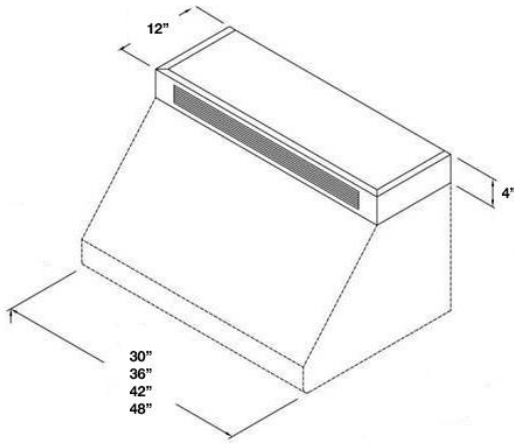

RECIRCULATING KITS: STANDARD WALL HOODS

Model	Description	UMRP	MSRP
PH-RHKP-30-SS	30" Recirculating Kit	$ 1,105	$ 1,270
PH-RHKP-36-SS	36" Recirculating Kit	$ 1,170	$ 1,345
PH-RHKP-42-SS	42" Recirculating Kit	$ 1,225	$ 1,410
PH-RHKP-48-SS	48" Recirculating Kit	$ 1,290	$ 1,485

FEATURES:

- Seamed construction
- Includes charcoal filter
- Stainless steel finish
- Use only with 600 CFM In-hood fan – *Sold separately*
- Compatible with Bonanza, Incline and Proline hoods only
- Duct cover can not be attached above recirculating kits