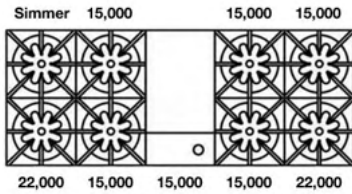

FREESTANDING RANGES: 60" NOVA (RNB) SERIES

60" Nova (RNB) Series with 12" Griddle

Model	Description (* Denotes item that must be specified)	UMRP	MSRP
Natural Gas Models: 60" Nova Series with 12" Griddle			
RNB608GV2	8 Burner | 12" Griddle | Nat Gas | Stainless Steel | Standard Trim	$ 16,995	$ 19,545
RNB608GV2PLT	8 Burner | 12" Griddle | Nat Gas | Stainless Steel | Plated Trim*	$ 19,115	$ 21,980
RNB608GV2C	8 Burner | 12" Griddle | Nat Gas | Std RAL Paint* | Standard Trim	$ 18,190	$ 20,920
RNB608GV2CPLT	8 Burner | 12" Griddle | Nat Gas | Std RAL Paint* | Plated Trim*	$ 20,310	$ 23,355
RNB608GV2CF	8 Burner | 12" Griddle | Nat Gas | Specialty Finish* | Standard Trim	$ 18,860	$ 21,690
RNB608GV2CFPLT	8 Burner | 12" Griddle | Nat Gas | Specialty Finish* | Plated Trim*	$ 20,980	$ 24,125
RNB608GV2CC	8 Burner | 12" Griddle | Nat Gas | Custom Color* | Standard Trim	$ 20,180	$ 23,205
RNB608GV2CCPLT	8 Burner | 12" Griddle | Nat Gas | Custom Color* | Plated Trim*	$ 22,300	$ 25,645
LP/Propane Models: 60" Nova Series with 12" Griddle			
RNB608GV2L	8 Burner | 12" Griddle | LP Gas | Stainless Steel | Standard Trim	$ 16,995	$ 19,545
RNB608GV2LPLT	8 Burner | 12" Griddle | LP Gas | Stainless Steel | Plated Trim*	$ 19,115	$ 21,980
RNB608GV2LC	8 Burner | 12" Griddle | LP Gas | Std RAL Paint* | Standard Trim	$ 18,190	$ 20,920
RNB608GV2LCPLT	8 Burner | 12" Griddle | LP Gas | Std RAL Paint* | Plated Trim*	$ 20,310	$ 23,355
RNB608GV2LCF	8 Burner | 12" Griddle | LP Gas | Specialty Finish* | Standard Trim	$ 18,860	$ 21,690
RNB608GV2LCFPLT	8 Burner | 12" Griddle | LP Gas | Specialty Finish* | Plated Trim*	$ 20,980	$ 24,125
RNB608GV2LCC	8 Burner | 12" Griddle | LP Gas | Custom Color* | Standard Trim	$ 20,180	$ 23,205
RNB608GV2LCCPLT	8 Burner | 12" Griddle | LP Gas | Custom Color* | Plated Trim*	$ 22,300	$ 25,645
Customization & Accessory Options: (See page 21) | Total Knobs: 11