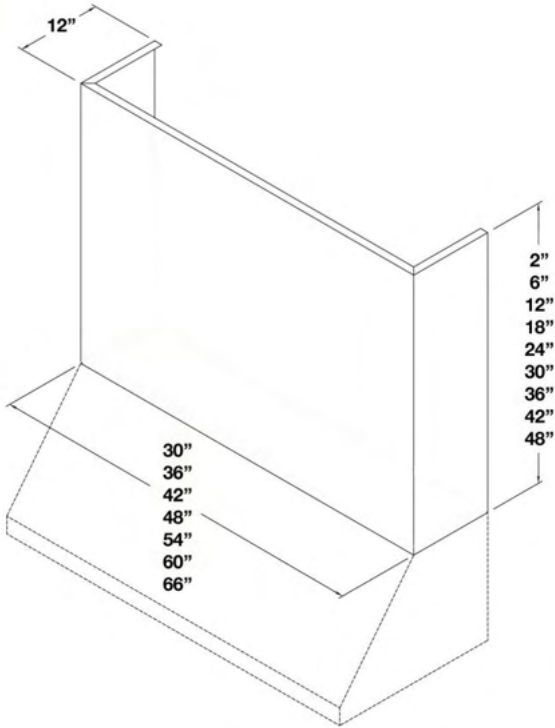

DUCT COVERS: PROLINE & INCLINE WALL HOODS

SIZE	MODEL	HEIGHT	UMRP	MSRP
Available Duct Covers for 30" Models	DCSW03002	2"	$ 485	$ 560
	DCSW03006	6"	$ 485	$ 560
	DCSW03012	12"	$ 485	$ 560
	DCSW03018	18"	$ 485	$ 560
	DCSW03024	24"	$ 485	$ 560
	DCSW03030	30"	$ 485	$ 560
	DCSW03036	36"	$ 485	$ 560
	DCSW03042	42"	$ 485	$ 560
	DCSW03048	48"	$ 485	$ 560
Available Duct Covers for 36" Models	DCSW03602	2"	$ 485	$ 560
	DCSW03606	6"	$ 485	$ 560
	DCSW03612	12"	$ 510	$ 585
	DCSW03618	18"	$ 510	$ 585
	DCSW03624	24"	$ 510	$ 585
	DCSW03630	30"	$ 510	$ 585
	DCSW03636	36"	$ 510	$ 585
	DCSW03642	42"	$ 510	$ 585
	DCSW03648	48"	$ 510	$ 585
Available Duct Covers for 42" Models	DCSW04202	2"	$ 510	$ 585
	DCSW04206	6"	$ 510	$ 585
	DCSW04212	12"	$ 550	$ 635
	DCSW04218	18"	$ 550	$ 635

SIZE	MODEL	HEIGHT	UMRP	MSRP	
Available Duct Covers for 42" Models	DCSW04224	24"	$ 550	$ 635	
	DCSW04230	30"	$ 550	$ 635	
	DCSW04236	36"	$ 550	$ 635	
	DCSW04242	42"	$ 550	$ 635	
	DCSW04248	48"	$ 550	$ 635	
Available Duct Covers for 48" Models	DCSW04802	2"	$ 550	$ 635	
	DCSW04806	6"	$ 550	$ 635	
	DCSW04812	12"	$ 610	$ 700	
	DCSW04818	18"	$ 610	$ 700	
	DCSW04824	24"	$ 610	$ 700	
	DCSW04830	30"	$ 610	$ 700	
	DCSW04836	36"	$ 610	$ 700	
	DCSW04842	42"	$ 610	$ 700	
	DCSW04848	48"	$ 610	$ 700	
Available Duct Covers for 54" Models	DCSW05402	2"	$ 610	$ 700	
	DCSW05406	6"	$ 610	$ 700	
	DCSW05412	12"	$ 635	$ 730	
	DCSW05418	18"	$ 635	$ 730	
	DCSW05424	24"	$ 635	$ 730	
	DCSW05430	30"	$ 635	$ 730	
	DCSW05436	36"	$ 635	$ 730	
Available Duct Covers for 60" Models	DCSW06002	2"	$ 635	$ 730	
	DCSW06006	6"	$ 635	$ 730	
	DCSW06012	12"	$ 735	$ 845	
	DCSW06018	18"	$ 735	$ 845	
	DCSW06024	24"	$ 735	$ 845	
	DCSW06030	30"	$ 735	$ 845	
	DCSW06036	36"	$ 735	$ 845	
	DCSW06042	42"	$ 735	$ 845	
	DCSW06048	48"	$ 735	$ 845	
	Available Duct Covers for 66" Models	DCSW06602	2"	$ 735	$ 845
DCSW06606		6"	$ 735	$ 845	
DCSW06612		12"	$ 755	$ 870	
DCSW06618		18"	$ 755	$ 870	
DCSW06624		24"	$ 755	$ 870	
DCSW06630		30"	$ 755	$ 870	
DCSW06636		36"	$ 755	$ 870	
DCSW06642		42"	$ 755	$ 870