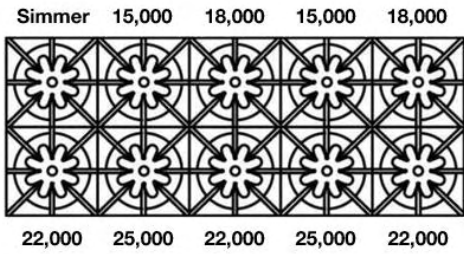

FREESTANDING RANGES: 60" PLATINUM SERIES

BlueStar Model Number Guide:			
Base Model (BSP6010B) 10 Burners | Natural Gas | Stainless Steel Finish | Standard Trim	Change to LP Gas Add (L) for LP/Propane Gas	Add code below for desired color (C) 190 Standard RAL (Semi-Gloss) Colors (CF) Specialty Finish (190 Matte RAL, Precious Metals & Textures) (CC) Custom Colors	Add (PLT) for Plated Trim Includes plated bezels, door handle, handle end and logo. See available options below.

FEATURES:

- 25,000 BTU PrimaNova™ burners
- All burners, plus Interchangeable Griddle and Charbroiler accessory
- The PowR Oven™ provides 40% faster preheating and 30% increase in oven efficiency
- Precise 130° simmer burner
- Integrated wok cooking
- Extra-large oven with True European Convection and 1850° infrared broiler
- Accommodates a full-size commercial 18" x 26" baking sheet
- Includes full extension rack
- Available in 1,000+ colors and finishes
- Handcrafted in Pennsylvania since 1880

PRODUCT SPECIFICATIONS:

- Unit Dimensions: 59.875"W x 24"D x 36.75"H
- Oven Interior: 26.438"W x 20"D x 15"H
- Electrical Reqs: 120V, 60Hz, 15 AMPS, 1PH
- Gas Pressure: NAT: 5.0" WC, LP 10.0" WC
- Gas Line Size: 3/4"
- Unit Weight: 930 lbs.