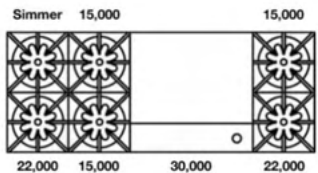

Natural Gas Models: 60" Nova Series Rangetop with 24" Griddle			
RGTNB606GV2	6 Burner | 24" Griddle | Nat Gas | Stainless Steel | Standard Trim	$ 9,595	$ 11,035
RGTNB606GV2PLT	6 Burner | 24" Griddle | Nat Gas | Stainless Steel | Plated Trim*	$ 11,025	$ 12,680
LP/Propane Models: 60" Nova Series Rangetop with 24" Griddle			
RGTNB606GV2L	6 Burner | 24" Griddle | LP Gas | Stainless Steel | Standard Trim	$ 9,595	$ 11,035
RGTNB606GV2LPLT	6 Burner | 24" Griddle | LP Gas | Stainless Steel | Plated Trim*	$ 11,025	$ 12,680
Customization & Accessory Options: (See page 47) | Total Knobs: 8