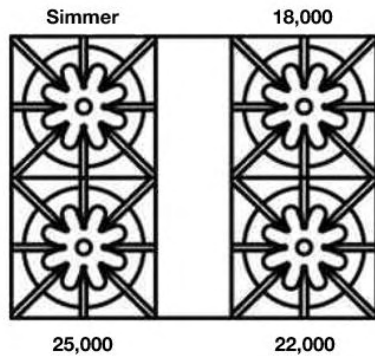

FREESTANDING RANGES: 30" PLATINUM SERIES

BlueStar Model Number Guide:

Base Model (BSP304B) 4 Burners | Natural Gas | Stainless Steel Finish | Standard Trim	Change to LP Gas Add (L) for LP/Propane Gas	Add code below for desired color (C) 190 Standard RAL (Semi-Gloss) Colors (CF) Specialty Finish (190 Matte RAL, Precious Metals & Textures) (CC) Custom Colors	Add (PLT) for Plated Trim Includes plated bezels, door handle, handle end and logo. See available options below.

FEATURES:

- 25,000 BTU PrimaNova™ burners
- All burners, plus Interchangeable Griddle and Charbroiler accessory
- The PowR Oven™ provides 40% faster preheating and 30% increase in oven efficiency
- Precise 130° simmer burner
- Integrated wok cooking
- Extra-large oven with True European Convection and 1850° infrared broiler
- Accommodates a full-size commercial 18" x 26" baking sheet
- Available in 1,000+ colors and finishes
- Includes full extension rack
- Handcrafted in Pennsylvania since 1880

PRODUCT SPECIFICATIONS:

- Unit Dimensions: 29.875W x 24"D x 36.75"H
- Oven Interior: 26.438"W x 20"D x 15"H
- Electrical Reqs: 120V, 60Hz, 15 AMPS, 1PH
- Gas Pressure: NAT: 5.0" WC, LP 10.0" WC
- Gas Line Size: ½
- Unit Weight: 480 lbs.