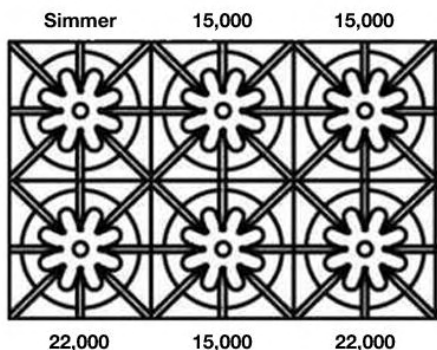

FREESTANDING RANGES: 36" NOVA (RNB) SERIES

BlueStar Model Number Guide:

Base Model (RNB366BV2) 6 Burners | Natural Gas | Stainless Steel Finish | Standard Trim	Change to LP Gas Add (L) for LP/Propane Gas	Add code below for desired color (C) 190 Standard RAL (Semi-Gloss) Colors (CF) Specialty Finish (190 Matte RAL, Precious Metals & Textures) (CC) Custom Colors	Add (PLT) for Plated Trim Includes plated bezels, door handle, handle end and logo. See available options below.

Model	Description (* Denotes item that must be specified)	UMRP	MSRP
Natural Gas Models: 36" Nova (RNB) Series			
RNB366BV2	6 Burner | Nat Gas | Stainless Steel | Standard Trim	$ 7,495	$ 8,620
RNB366BV2PLT	6 Burner | Nat Gas | Stainless Steel | Plated Trim*	$ 9,045	$ 10,400
RNB366BV2C	6 Burner | Nat Gas | Std RAL Color* | Standard Trim	$ 8,390	$ 9,650
RNB366BV2CPLT	6 Burner | Nat Gas | Std RAL Color* | Plated Trim*	$ 9,940	$ 11,430
RNB366BV2CF	6 Burner | Nat Gas | Specialty Finish* | Standard Trim	$ 9,140	$ 10,510
RNB366BV2CFPLT	6 Burner | Nat Gas | Specialty Finish* | Plated Trim*	$ 10,690	$ 12,295
RNB366BV2CC	6 Burner | Nat Gas | Custom Color* | Standard Trim	$ 10,350	$ 11,900
RNB366BV2CCPLT	6 Burner | Nat Gas | Custom Color* | Plated Trim*	$ 11,900	$ 13,685
LP/Propane Models: 36" Nova (RNB) Series			
RNB366BV2L	6 Burner | LP Gas | Stainless Steel | Standard Trim	$ 7,495	$ 8,620
RNB366BV2LPLT	6 Burner | LP Gas | Stainless Steel | Plated Trim*	$ 9,045	$ 10,400
RNB366BV2LC	6 Burner | LP Gas | Std RAL Color* | Standard Trim	$ 8,390	$ 9,650
RNB366BV2LCPLT	6 Burner | LP Gas | Std RAL Color* | Plated Trim*	$ 9,940	$ 11,430
RNB366BV2LCF	6 Burner | LP Gas | Specialty Finish* | Standard Trim	$ 9,140	$ 10,510
RNB366BV2LCFPLT	6 Burner | LP Gas | Specialty Finish* | Plated Trim*	$ 10,690	$ 12,295
RNB366BV2LCC	6 Burner | LP Gas | Custom Color* | Standard Trim	$ 10,350	$ 11,900
RNB366BV2LCCPLT	6 Burner | LP Gas | Custom Color* | Plated Trim*	$ 11,900	$ 13,685
BACKGUARD OPTIONS:			
All BlueStar freestanding appliances must be installed with a UL approved backguard. All units ship standard with a UL approved Island Trim unless otherwise specified.			
BG636BSP	6" Backguard	$ 595	$ 685
BG3617BSP	17" Backguard	$ 1,205	$ 1,385
SDHS36BSP	24" High Shelf	$ 1,395	$ 1,605
KNOB & PAINTED BODY SIDE OPTIONS: (Total Knobs: 7)			
SIDES-C	Add Painted Sides (All colors)	$ 595	$ 685
KN-BLK	Standard Black Knob (Ordered with unit)	N/C	N/C
KN-C	Knob: Standard 190 RAL Color	$ 95 ea	$ 110 ea
KN-CF	Knob: Spec Finish (Matte RAL, Textured RAL or Prec Metals)	$ 175 ea	$ 200 ea
KN-PLT	Knob: Plated Trim (See options below)	$ 225 ea	$ 260 ea
SWING DOOR OPTIONS:			
SWING DOOR – LH	Swing Door – Left Hinge for Nova (RNB) Series	$ 1,295	$ 1,490
SWING DOOR – RH	Swing Door – Right Hinge for Nova (RNB) Series	$ 1,295	$ 1,490
PLATED TRIM OPTIONS: (Includes bezels, door handle, handle ends and logo)			
Antique Brass, Brushed Brass, Polished Brass, Antique Copper, Brushed Copper, Polished Copper, Chrome, Oil Rubbed Bronze & Pewter			
See page 32 for additional customization and accessories for Freestanding Ranges			

FEATURES: