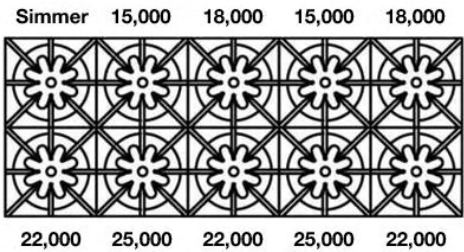

RANGETOPS: 60" PLATINUM SERIES

BlueStar Model Number Guide:			
Base Model (BSPRT6010B) 10 Burners | Natural Gas | Stainless Steel Finish | Standard Trim	Change to LP Gas Add (L) for LP/Propane Gas	Add code below for desired color Not available on Rangetop or Cooktop models	Add (PLT) for Plated Trim Includes plated bezels and logo. See available options below.

FEATURES:

- 25,000 BTU PrimaNova™ burners
- All burners, plus Interchangeable Griddle and Charbroiler accessory
- Precise 130° simmer burner
- Integrated wok cooking
- Handcrafted in Pennsylvania since 1880

PRODUCT SPECIFICATIONS:

- Unit Dimensions: 59.875"W x 24"D x 8.625"H
- Electrical Reqs: 120V, 60Hz, 15 AMPS, 1PH
- Gas Pressure: NAT: 5.0" WC, LP 10.0" WC
- Gas Line Size: 3/4"
- Unit Weight: 410 lbs.

Model	Description (* Denotes item that must be specified)	UMRP	MSRP
Natural Gas Models: 60" Platinum Series Rangetop			
BSPRT6010B	10 Burners | Nat Gas | Stainless Steel | Std Trim	$ 10,295	$ 11,840
BSPRT6010BPLT	10 Burners | Nat Gas | Stainless Steel | Plated Trim*	$ 11,725	$ 13,485
LP/Propane Models: 60" Platinum Series Rangetop			
BSPRT6010BL	10 Burners | LP Gas | Stainless Steel | Std Trim	$ 10,295	$ 11,840
BSPRT6010BLPLT	10 Burners | LP Gas | Stainless Steel | Plated Trim*	$ 11,725	$ 13,485
BACKGUARD OPTIONS:			
All BlueStar freestanding appliances must be installed with a UL approved backguard. All units ship standard with a UL approved Island Trim unless otherwise specified.			
BG660BSP	6" Backguard	$ 1,265	$ 1,455
BG6017BSP	17" Backguard	$ 2,050	$ 2,360
SDHS60BSP	24" High Shelf	$ 2,395	$ 2,755
KNOB OPTIONS: (Total Knobs: 10)			
KN-BLK	Standard Black Knob (Ordered with unit)	N/C	N/C
KN-C	Knob: Standard 190 RAL Color	$ 95 ea	$ 110 ea
KN-CF	Knob: Spec Finish (Matte RAL, Textured RAL or Prec Metals)	$ 175 ea	$ 200 ea
KN-PLT	Knob: Plated Trim (See options below)	$ 225 ea	$ 260 ea
PLATED TRIM OPTIONS: (Includes bezels and logo)			
Antique Brass, Brushed Brass, Polished Brass, Antique Copper, Brushed Copper, Polished Copper, Chrome, Oil Rubbed Bronze & Pewter			
See page 51 for additional customization and accessories for Rangetops and Cooktops