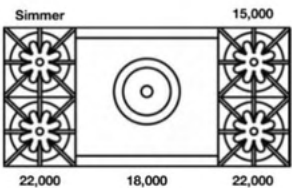

48" Nova (RNB) Rangetop with 24" French Top

Natural Gas Models: 48" Nova Series Rangetop with 24" French Top			
RGTNB484FTV2	4 Burner | 24" French Top | Nat Gas | Stainless Steel | Standard Trim	$ 7,395	$ 8,505
RGTNB484FTV2PLT	4 Burner | 24" French Top | Nat Gas | Stainless Steel | Plated Trim*	$ 8,535	$ 9,815
LP/Propane Models: 48" Nova Series Rangetop with 24" French Top			
RGTNB484FTV2L	4 Burner | 24" French Top | LP Gas | Stainless Steel | Standard Trim	$ 7,395	$ 8,505
RGTNB484FTV2LPLT	4 Burner | 24" French Top | LP Gas | Stainless Steel | Plated Trim*	$ 8,535	$ 9,815
Customization & Accessory Options: (See page 44) | Total Knobs: 5