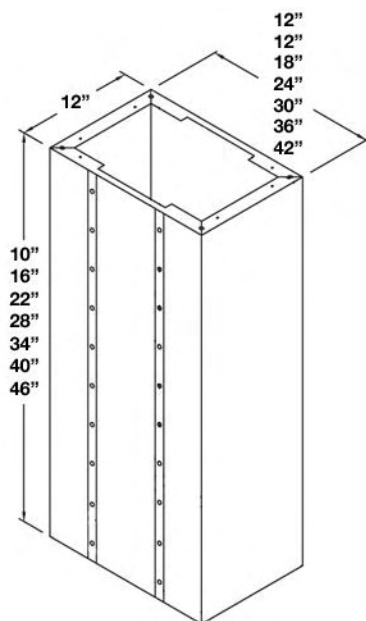

DUCT COVERS: WRANGLER WALL HOODS

NOTE: STRAPPING AND RIVETS ON DUCT COVER MUST MATCH HOOD. MUST BE SPECIFIED ON ORDER.

NOTE: DUCT COVER MUST BE ORDERED WITH HOOD FOR QUALITY ASSURANCE.

SIZE	MODEL	HEIGHT	UMRP	MSRP
Available Duct Covers for 30" Models	DCWW03010	10"	No charge when ordered with Wrangler style hood. Must be ordered with hood for quality assurance.	
	DCWW03016	16"		
	DCWW03022	22"		
	DCWW03028	28"		
	DCWW03034	34"		
	DCWW03040	40"		
	DCWW03046	46"		
Available Duct Covers for 36" Models	DCWW03610	10"	No charge when ordered with Wrangler style hood. Must be ordered with hood for quality assurance.	
	DCWW03616	16"		
	DCWW03622	22"		
	DCWW03628	28"		
	DCWW03634	34"		
	DCWW03640	40"		
	DCWW03646	46"		
Available Duct Covers for 42" Models	DCWW04210	10"	No charge when ordered with Wrangler style hood. Must be ordered with hood for quality assurance.	
	DCWW04216	16"		
	DCWW04222	22"		
	DCWW04228	28"		
	DCWW04234	34"		
	DCWW04240	40"		
	DCWW04246	46"		

SIZE	MODEL	HEIGHT	UMRP	MSRP
Available Duct Covers for 48" Models	DCWW04810	10"	No charge when ordered with Wrangler style hood. Must be ordered with hood for quality assurance.	
	DCWW04816	16"		
	DCWW04822	22"		
	DCWW04828	28"		
	DCWW04834	34"		
	DCWW04846	46"		
Available Duct Covers for 54" Models	DCWW05410	10"	No charge when ordered with Wrangler style hood. Must be ordered with hood for quality assurance.	
	DCWW05416	16"		
	DCWW05422	22"		
	DCWW05428	28"		
	DCWW05434	34"		
	DCWW05446	46"		
Available Duct Covers for 60" Models	DCWW06010	10"	No charge when ordered with Wrangler style hood. Must be ordered with hood for quality assurance.	
	DCWW06016	16"		
	DCWW06022	22"		
	DCWW06028	28"		
	DCWW06034	34"		
	DCWW06046	46"		
Available Duct Covers for 66" Models	DCWW06610	10"	No charge when ordered with Wrangler style hood. Must be ordered with hood for quality assurance.	
	DCWW06616	16"		
	DCWW06622	22"		
	DCWW06628	28"		
	DCWW06634	34"		
	DCWW06646	46"