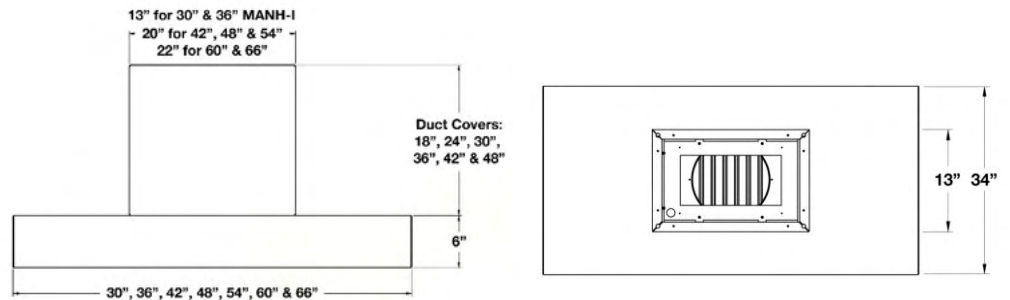

BLOWER OPTIONS	IN-HOOD		IN-LINE		REMOTE		DISCHARGE	
	CFM	POWER	CFM	POWER	CFM	POWER	TOP	REAR
MODEL #	PH-CFM-600	PH-CFM-1200	PH-INLB600	PH-INBL1200	PH-1000CFMR	PH-1400CFMR		
UMRP	$ 855	$ 1,225	$ 1,345	$ 1,660	$ 1,675	$ 1,785		
BS-MANH-I-30-SS	•		•	•	•	•	•	•
BS-MANH-I-36-SS	•		•	•	•	•	•	•
BS-MANH-I-42-SS	•	•	•	•	•	•	•	•
BS-MANH-I-48-SS	•	•	•	•	•	•	•	•
BS-MANH-I-54-SS	•	•	•	•	•	•	•	•
BS-MANH-I-60-SS	•	•	•	•	•	•	•	•
BS-MANH-I-66-SS	•	•	•	•	•	•	•	•

Denotes blower compatible with specific ventilation hood size. ATEX In-line and HY-EX Remote designated blowers are not compatible with this ventilation hood.