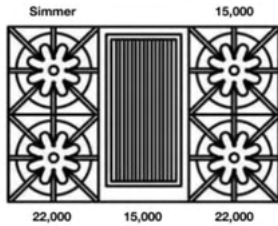

**36" Nova (RNB) Rangetop
with 12" Charbroiler**

Natural Gas Models: 36" Nova Series Rangetop with 12" Charbroiler			
RGTNB364CBV2	4 Burner | 12" Charbroiler | Nat Gas | Stainless Steel | Standard Trim	$ 5,195	$ 5,975
RGTNB364CBV2PLT	4 Burner | 12" Charbroiler | Nat Gas | Stainless Steel | Plated Trim*	$ 6,050	$ 6,955
LP/Propane Models: 36" Nova Series Rangetop with 12" Charbroiler			
RGTNB364CBV2L	4 Burner | 12" Charbroiler | LP Gas | Stainless Steel | Standard Trim	$ 5,195	$ 5,975
RGTNB364CBV2LPLT	4 Burner | 12" Charbroiler | LP Gas | Stainless Steel | Plated Trim*	$ 6,050	$ 6,955
Customization & Accessory Options: (See page 42) | Total Knobs: 5