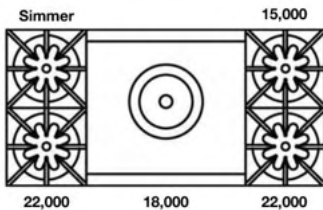

**48" Nova (RNB) Series
with 24" French Top**

Model	Description (* Denotes item that must be specified)	UMRP	MSRP
Natural Gas Models: 48" Nova (RNB) Series with 24" French Top			
RNB484FTBV2	4 Burner | 24" French Top | Nat Gas | Stainless Steel | Standard Trim	$ 13,995	$ 16,095
RNB484FTBV2PLT	4 Burner | 24" French Top | Nat Gas | Stainless Steel | Plated Trim*	$ 15,845	$ 18,220
RNB484FTBV2C	4 Burner | 24" French Top | Nat Gas | Std RAL Paint* | Standard Trim	$ 15,190	$ 17,470
RNB484FTBV2CPLT	4 Burner | 24" French Top | Nat Gas | Std RAL Paint* | Plated Trim*	$ 17,040	$ 19,595
RNB484FTBV2CF	4 Burner | 24" French Top | Nat Gas | Specialty Finish* | Standard Trim	$ 15,860	$ 18,240
RNB484FTBV2CFPLT	4 Burner | 24" French Top | Nat Gas | Specialty Finish* | Plated Trim*	$ 17,710	$ 20,365
RNB484FTBV2CC	4 Burner | 24" French Top | Nat Gas | Custom Color* | Standard Trim	$ 17,180	$ 19,755
RNB484FTBV2CCPLT	4 Burner | 24" French Top | Nat Gas | Custom Color* | Plated Trim*	$ 19,030	$ 21,885
LP/Propane Models: 48" Nova (RNB) Series with 24" French Top			
RNB484FTBV2L	4 Burner | 24" French Top | LP Gas | Stainless Steel | Standard Trim	$ 13,995	$ 16,095
RNB484FTBV2LPLT	4 Burner | 24" French Top | LP Gas | Stainless Steel | Plated Trim*	$ 15,845	$ 18,220
RNB484FTBV2LC	4 Burner | 24" French Top | LP Gas | Std RAL Paint* | Standard Trim	$ 15,190	$ 17,470
RNB484FTBV2LCPLT	4 Burner | 24" French Top | LP Gas | Std RAL Paint* | Plated Trim*	$ 17,040	$ 19,595
RNB484FTBV2LCF	4 Burner | 24" French Top | LP Gas | Specialty Finish* | Standard Trim	$ 15,860	$ 18,240
RNB484FTBV2LCFPLT	4 Burner | 24" French Top | LP Gas | Specialty Finish* | Plated Trim*	$ 17,710	$ 20,365
RNB484FTBV2LCC	4 Burner | 24" French Top | LP Gas | Custom Color* | Standard Trim	$ 17,180	$ 19,755
RNB484FTBV2LCCPLT	4 Burner | 24" French Top | LP Gas | Custom Color* | Plated Trim*	$ 19,030	$ 21,885
Customization & Accessory Options: (See page 17) | Total Knobs: 7