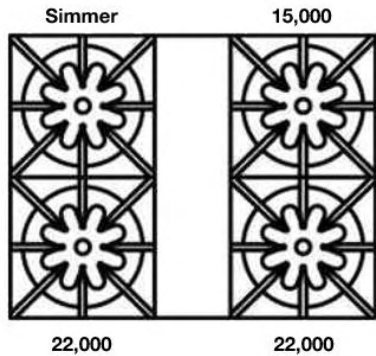

RANGETOPS: 30" NOVA (RNB) SERIES

BlueStar Model Number Guide:			
Base Model (RGTNB304BV2) 4 Burners | Natural Gas | Stainless Steel Finish | Standard Trim	Change to LP Gas Add (L) for LP/Propane Gas	Add code below for desired color Not available on Rangetop or Cooktop models	Add (PLT) for Plated Trim Includes plated bezels and logo. See available options below.

Model	Description (* Denotes item that must be specified)	UMRP	MSRP
Natural Gas Models: 30" Nova Series Rangetop			
RGTNB304BV2	4 Burners | Nat Gas | Stainless Steel | Std Trim	$ 4,495	$ 5,170
RGTNB304BV2PLT	4 Burners | Nat Gas | Stainless Steel | Plated Trim*	$ 5,090	$ 5,855
LP/Propane Models: 30" Nova Series Rangetop			
RGTNB304BV2L	4 Burners | LP Gas | Stainless Steel | Std Trim	$ 4,495	$ 5,170
RGTNB304BV2LPLT	4 Burners | LP Gas | Stainless Steel | Plated Trim*	$ 5,090	$ 5,855
BACKGUARD OPTIONS:			
All BlueStar freestanding appliances must be installed with a UL approved backguard. All units ship standard with a UL approved Island Trim unless otherwise specified.			
BG630BSP	6" Backguard	$ 500	$ 575
BG3017BSP	17" Backguard	$ 925	$ 1,065
SDHS30BSP	24" High Shelf	$ 1,205	$ 1,385
KNOB OPTIONS: (Total Knobs: 4)			
KN-BLK	Standard Black Knob (Ordered with unit)	N/C	N/C
KN-C	Knob: Standard 190 RAL Color	$ 95 ea	$ 110 ea
KN-CF	Knob: Spec Finish (Matte RAL, Textured RAL or Prec Metals)	$ 175 ea	$ 200 ea
KN-PLT	Knob: Plated Trim (See options below)	$ 225 ea	$ 260 ea
PLATED TRIM OPTIONS: (Includes bezels and logo)			
Antique Brass, Brushed Brass, Polished Brass, Antique Copper, Brushed Copper, Polished Copper, Chrome, Oil Rubbed Bronze & Pewter			
See page 51 for additional customization and accessories for Rangetops and Cooktops			

FEATURES:

- 22,000 BTU UltraNova™ burners & 15,000 BTU Nova™ burners
- Precise 130° simmer burner
- Integrated wok cooking
- Handcrafted in Pennsylvania since 1880

PRODUCT SPECIFICATIONS:

- Unit Dimensions: 29.875"W x 24"D x 8.625"H
- Electrical Reqs: 120V, 60Hz, 15 AMPS, 1PH
- Gas Pressure: NAT: 5.0" WC, LP 10.0" WC
- Gas Line Size: ½"
- Unit Weight: 200 lbs.