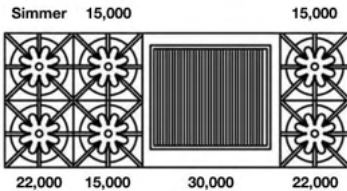

**60" Nova (RNB) Series
with 24" Charbroiler**

Natural Gas Models: 60" Nova Series with 24" Charbroiler			
RNB606CBV2	6 Burner | 24" Charbroiler | Nat Gas | Stainless Steel | Standard Trim	$ 17,595	$ 20,235
RNB606CBV2PLT	6 Burner | 24" Charbroiler | Nat Gas | Stainless Steel | Plated Trim*	$ 19,715	$ 22,670
RNB606CBV2C	6 Burner | 24" Charbroiler | Nat Gas | Std RAL Paint* | Standard Trim	$ 18,790	$ 21,610
RNB606CBV2CPLT	6 Burner | 24" Charbroiler | Nat Gas | Std RAL Paint* | Plated Trim*	$ 20,910	$ 24,045
RNB606CBV2CF	6 Burner | 24" Charbroiler | Nat Gas | Specialty Finish* | Standard Trim	$ 19,460	$ 22,380
RNB606CBV2CFPLT	6 Burner | 24" Charbroiler | Nat Gas | Specialty Finish* | Plated Trim*	$ 21,580	$ 24,815
RNB606CBV2CC	6 Burner | 24" Charbroiler | Nat Gas | Custom Color* | Standard Trim	$ 20,780	$ 23,895
RNB606CBV2CCPLT	6 Burner | 24" Charbroiler | Nat Gas | Custom Color* | Plated Trim*	$ 22,900	$ 26,335
LP/Propane Models: 60" Nova Series with 24" Charbroiler			
RNB606CBV2L	6 Burner | 24" Charbroiler | LP Gas | Stainless Steel | Standard Trim	$ 17,595	$ 20,235
RNB606CBV2LPLT	6 Burner | 24" Charbroiler | LP Gas | Stainless Steel | Plated Trim*	$ 19,715	$ 22,670
RNB606CBV2LC	6 Burner | 24" Charbroiler | LP Gas | Std RAL Paint* | Standard Trim	$ 18,790	$ 21,610
RNB606CBV2LCPLT	6 Burner | 24" Charbroiler | LP Gas | Std RAL Paint* | Plated Trim*	$ 20,910	$ 24,045
RNB606CBV2LCF	6 Burner | 24" Charbroiler | LP Gas | Specialty Finish* | Standard Trim	$ 19,460	$ 22,380
RNB606CBV2LCFPLT	6 Burner | 24" Charbroiler | LP Gas | Specialty Finish* | Plated Trim*	$ 21,580	$ 24,815
RNB606CBV2LCC	6 Burner | 24" Charbroiler | LP Gas | Custom Color* | Standard Trim	$ 20,780	$ 23,895
RNB606CBV2LCCPLT	6 Burner | 24" Charbroiler | LP Gas | Custom Color* | Plated Trim*	$ 22,900	$ 26,335
Customization & Accessory Options: (See page 21) | Total Knobs: 10