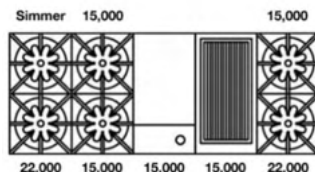

Natural Gas Models: 60" Nova Series Rangetop with 12" Griddle & Charbroiler			
RGTNB4606GCBV2	6 Burner | 12" Griddle & Char Br. | Nat Gas | Stainless Steel | Standard Trim	$ 9,995	$ 11,495
RGTNB606GCBV2PLT	6 Burner | 12" Griddle & Char Br. | Nat Gas | Stainless Steel | Plated Trim*	$ 11,425	$ 13,140
LP/Propane Models: 60" Nova Series Rangetop with 12" Griddle & Charbroiler			
RGTNB606GCBV2L	6 Burner | 12" Griddle & Char Br. | LP Gas | Stainless Steel | Standard Trim	$ 9,995	$ 11,495
RGTNB606GCBV2LPLT	6 Burner | 12" Griddle & Char Br. | LP Gas | Stainless Steel | Plated Trim*	$ 11,425	$ 13,140
Customization & Accessory Options: (See page 47) | Total Knobs: 8