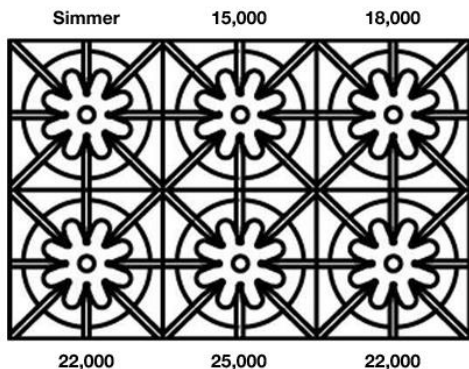

FREESTANDING RANGES: 36" PLATINUM SERIES

BlueStar Model Number Guide:			
Base Model (BSP366B) 6 Burners | Natural Gas | Stainless Steel Finish | Standard Trim	Change to LP Gas Add (L) for LP/Propane Gas	Add code below for desired color (C) 190 Standard RAL (Semi-Gloss) Colors (CF) Specialty Finish (190 Matte RAL, Precious Metals & Textures) (CC) Custom Colors	Add (PLT) for Plated Trim Includes plated bezels, door handle, handle end and logo. See available options below.

FEATURES:

- 25,000 BTU PrimaNova™ burners
- All burners, plus Interchangeable Griddle and Charbroiler accessory
- The PowR Oven™ provides 40% faster preheating and 30% increase in oven efficiency
- Precise 130° simmer burner
- Integrated wok cooking
- Extra-large oven with True European Convection and 1850° infrared broiler
- Accommodates a full-size commercial 18" x 26" baking sheet
- Includes full extension rack
- Available in 1,000+ colors and finishes
- Handcrafted in Pennsylvania since 1880

PRODUCT SPECIFICATIONS:

- Unit Dimensions: 35.875"W x 24"D x 36.75"H
- Oven Interior: 29.25"W x 20"D x 15"H
- Electrical Reqs: 120V, 60Hz, 15 AMPS, 1PH
- Gas Pressure: NAT: 5.0" WC, LP 10.0" WC
- Gas Line Size: ½
- Unit Weight: 555 lbs.