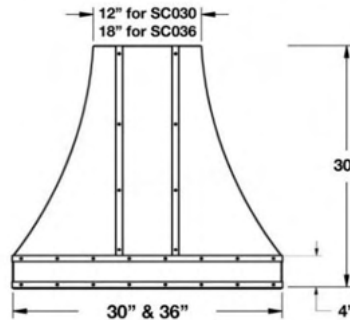

BLOWER OPTIONS	IN-HOOD		IN-LINE		REMOTE		DISCHARGE	
CFM POWER	600	1200	800	1200	1000	1400	TOP	REAR
MODEL #	BS-CFM-600-IN06	BS-CFM-1200-IN12	ATEX-0.8	ATEX-1.2	HYEX-1.0-GA	HYEX-1.4-GA		
UMRP	$ 855	$ 1,225	$ 1,115	$ 1,340	$ 1,225	$ 1,450	Available at time of order	
SC030MLPLT	•		•	•	•	•		
SC036MLPLT		•	•	•	•	•		
SC042MLPLT	•	•	•	•	•	•		
SC048MLPLT	•	•	•	•	•	•		
SC054MLPLT	•	•	•	•	•	•		
SC060MLPLT	•	•	•	•	•	•