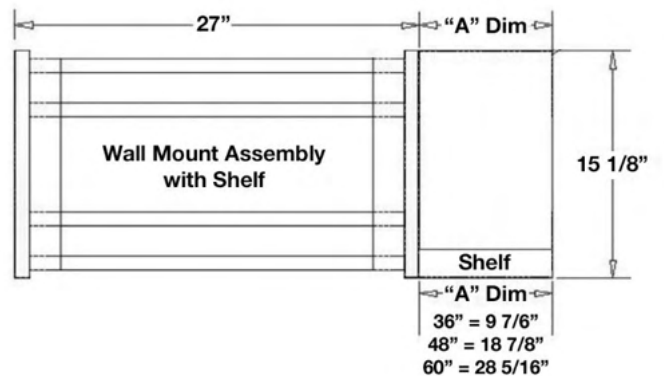

BROILERS: SALAMANDER BROILER

BlueStar Model Number Guide:			
Base Model (PRZSAL24V2) Natural Gas | Stainless Steel Finish | Standard Trim	Change to LP Gas Add (L) for LP/Propane Gas	Add code below for desired color Not available on Salamander models	Add (PLT) for Plated Trim Includes plated bezels, drawer handle, handle ends and logo. See available options below.

FEATURES:

- Heavy duty, commercial stainless steel construction
- Two independently controlled infrared ceramic burners
- Powerful 18,500 BTUs
- 215 square inches of cooking space
- Large removable heavy-duty grilling rack
- Automatic electronic ignition and re-ignition system

PRODUCT SPECIFICATIONS:

- Front Burner Power: 11,000 BTUs
- Rear Burner Power: 7,500 BTUs