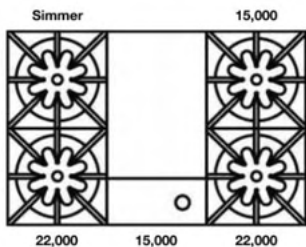

FREESTANDING RANGES: 36" NOVA (RNB) SERIES

**36" Nova (RNB) Series
with 12" Griddle**

Model	Description (* Denotes item that must be specified)	UMRP	MSRP
Natural Gas Models: 36" Nova (RNB) Series with 12" Griddle			
RNB364GV2	4 Burner | 12" Griddle | Nat Gas | Stainless Steel | Standard Trim	$ 8,295	$ 9,540
RNB364GV2PLT	4 Burner | 12" Griddle | Nat Gas | Stainless Steel | Plated Trim*	$ 9,845	$ 11,320
RNB364GV2C	4 Burner | 12" Griddle | Nat Gas | Std RAL Paint* | Standard Trim	$ 9,190	$ 10,570
RNB364GV2CPLT	4 Burner | 12" Griddle | Nat Gas | Std RAL Paint* | Plated Trim*	$ 10,740	$ 12,350
RNB364GV2CF	4 Burner | 12" Griddle | Nat Gas | Specialty Finish* | Standard Trim	$ 9,940	$ 11,430
RNB364GV2CFPLT	4 Burner | 12" Griddle | Nat Gas | Specialty Finish* | Plated Trim*	$ 11,490	$ 13,215
RNB364GV2CC	4 Burner | 12" Griddle | Nat Gas | Custom Color* | Standard Trim	$ 11,150	$ 12,820
RNB364GV2CCPLT	4 Burner | 12" Griddle | Nat Gas | Custom Color* | Plated Trim*	$ 12,700	$ 14,605
LP/Propane Models: 36" Nova (RNB) Series with 12" Griddle			
RNB364GV2L	4 Burner | 12" Griddle | LP Gas | Stainless Steel | Standard Trim	$ 8,295	$ 9,540
RNB364GV2LPLT	4 Burner | 12" Griddle | LP Gas | Stainless Steel | Plated Trim*	$ 9,845	$ 11,320
RNB364GV2LC	4 Burner | 12" Griddle | LP Gas | Std RAL Paint* | Standard Trim	$ 9,190	$ 10,570
RNB364GV2LCPLT	4 Burner | 12" Griddle | LP Gas | Std RAL Paint* | Plated Trim*	$ 10,740	$ 12,350
RNB364GV2LCF	4 Burner | 12" Griddle | LP Gas | Specialty Finish* | Standard Trim	$ 9,940	$ 11,430
RNB364GV2LCFPLT	4 Burner | 12" Griddle | LP Gas | Specialty Finish* | Plated Trim*	$ 11,490	$ 13,215
RNB364GV2LCC	4 Burner | 12" Griddle | LP Gas | Custom Color* | Standard Trim	$ 11,150	$ 12,820
RNB364GV2LCCPLT	4 Burner | 12" Griddle | LP Gas | Custom Color* | Plated Trim*	$ 12,700	$ 14,605
Customization & Accessory Options: (See page 15) | Total Knobs: 6