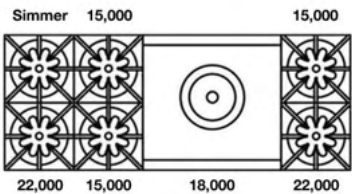

**60" Nova (RNB) Series
with 24" French Top**

Model	Description (* Denotes item that must be specified)	UMRP	MSRP
Natural Gas Models: 60" Nova Series with 24" French Top			
RNB606FTV2	6 Burner | 24" French Top | Nat Gas | Stainless Steel | Standard Trim	$ 18,290	$ 21,035
RNB606FTV2PLT	6 Burner | 24" French Top | Nat Gas | Stainless Steel | Plated Trim*	$ 20,410	$ 23,470
RNB606FTV2C	6 Burner | 24" French Top | Nat Gas | Std RAL Paint* | Standard Trim	$ 19,485	$ 22,410
RNB606FTV2CPLT	6 Burner | 24" French Top | Nat Gas | Std RAL Paint* | Plated Trim*	$ 21,605	$ 24,845
RNB606FTV2CF	6 Burner | 24" French Top | Nat Gas | Specialty Finish* | Standard Trim	$ 20,155	$ 23,180
RNB606FTV2CFPLT	6 Burner | 24" French Top | Nat Gas | Specialty Finish* | Plated Trim*	$ 22,275	$ 25,615
RNB606FTV2CC	6 Burner | 24" French Top | Nat Gas | Custom Color* | Standard Trim	$ 21,475	$ 24,695
RNB606FTV2CCPLT	6 Burner | 24" French Top | Nat Gas | Custom Color* | Plated Trim*	$ 23,595	$ 27,135
LP/Propane Models: 60" Nova Series with 24" French Top			
RNB606FTV2L	6 Burner | 24" French Top | LP Gas | Stainless Steel | Standard Trim	$ 18,290	$ 21,035
RNB606FTV2LPLT	6 Burner | 24" French Top | LP Gas | Stainless Steel | Plated Trim*	$ 20,410	$ 23,470
RNB606FTV2LC	6 Burner | 24" French Top | LP Gas | Std RAL Paint* | Standard Trim	$ 19,485	$ 22,410
RNB606FTV2LCPLT	6 Burner | 24" French Top | LP Gas | Std RAL Paint* | Plated Trim*	$ 21,605	$ 24,845
RNB606FTV2LCF	6 Burner | 24" French Top | LP Gas | Specialty Finish* | Standard Trim	$ 20,155	$ 23,180
RNB606FTV2LCFPLT	6 Burner | 24" French Top | LP Gas | Specialty Finish* | Plated Trim*	$ 22,275	$ 25,615
RNB606FTV2LCC	6 Burner | 24" French Top | LP Gas | Custom Color* | Standard Trim	$ 21,475	$ 24,695
RNB606FTV2LCCPLT	6 Burner | 24" French Top | LP Gas | Custom Color* | Plated Trim*	$ 23,595	$ 27,135
Customization & Accessory Options: (See page 21) | Total Knobs: 9