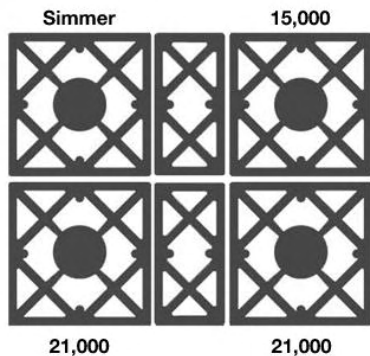

FREESTANDING RANGES: 30" CULINARY SERIES – SEALED BURNER BURNER

BlueStar Model Number Guide:			
Base Model (RCS30SBV2) 4 Burners | Natural Gas | Stainless Steel Finish | Standard Trim	Change to LP Gas Add (L) for LP/Propane Gas	Add code below for desired color (C) 190 Standard RAL (Semi-Gloss) Colors (CF) Specialty Finish (190 Matte RAL, Precious Metals & Textures) (CC) Custom Colors	Add (PLT) for Plated Trim Includes plated bezels, door handle, handle end and logo. See available options below.

FEATURES:

- Sealed burner design with up to 21,000 BTUs of power (18,000 BTUs on LP/Propane models)
- Precise simmer burner
- Extra-large convection oven with 1850° infrared broiler that accommodates a full size 18" x 26" commercial baking sheet. 24" model accommodates half size baking sheet.
- 24" depth for compatibility with standard kitchen cabinetry
- Available in 1,000+ colors and finishes
- Handcrafted in Pennsylvania since 1880

PRODUCT SPECIFICATIONS:

- Unit Dimensions: 29.875"W x 24"D x 36.75"H
- Oven Interior: 26.438"W x 20"D x 15"H
- Electrical Reqs: 120V, 60Hz, 15 AMPS, 1PH
- Gas Pressure: NAT: 5.0" WC, LP 10.0" WC
- Gas Line Size: ½"
- Unit Weight: 380 lbs.