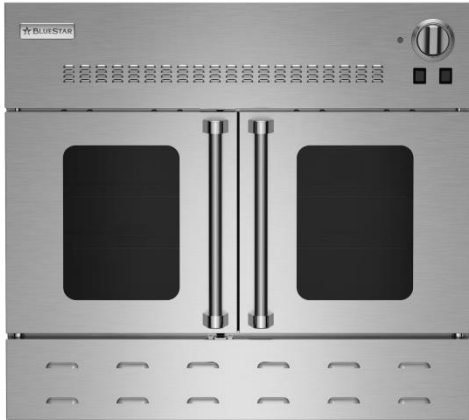

GAS WALL OVENS: 36" BUILT-IN

BlueStar Model Number Guide:			
Base Model (BWO36AGS) French Door | Natural Gas | Stainless Steel Finish | Standard Trim	Change to LP Gas Add (L) for LP/Propane Gas	Add code below for desired color (C) 190 Standard RAL (Semi-Gloss) Colors (CF) Specialty Finish (190 Matte RAL, Precious Metals & Textures) (CC) Custom Colors	Add (PLT) for Plated Trim Includes plated bezels, door handle, handle end and logo. See available options below.

FEATURES:

- Powerful 25,000 BTU burner with 3,000 BTU heat assist for quick start-ups and additional power
- Extra-large oven with True European Convection and 1850° Infrared Broiler that accommodates a full size 18" x 26" commercial baking sheet
- 24" depth for compatibility with standard kitchen cabinetry
- Available as single ovens or two single ovens double stacked
- Available in 1,000+ colors & finishes
- Handcrafted in Pennsylvania since 1880

PRODUCT SPECIFICATIONS:

- Unit Dimensions: 36"W x 23"D x 32.75"H
- Oven Interior: 29.25"W x 20"D x 15"H
- Gas Pressure: NAT: 5.0" WC, LP 10.0" WC
- Gas Line Size: ½"
- Unit Weight: 400 lbs.

Model	Description (* Denotes item that must be specified)	UMRP	MSRP
Natural Gas Models: 36" Built-In Gas Wall Oven			
BWO36AGS	Nat Gas | Stainless Steel | Standard Trim	$ 6,995	$ 8,045
BWO36AGSPLT	Nat Gas | Stainless Steel | Plated Trim*	$ 8,380	$ 9,635
BWO36AGSC	Nat Gas | Std RAL Color* | Standard Trim	$ 7,890	$ 9,075
BWO36AGSCPLT	Nat Gas | Std RAL Color* | Plated Trim*	$ 9,275	$ 10,665
BWO36AGSCF	Nat Gas | Specialty Finish* | Standard Trim	$ 8,660	$ 9,960
BWO36AGSCFPLT	Nat Gas | Specialty Finish* | Plated Trim*	$ 10,045	$ 11,550
BWO36AGSCC	Nat Gas | Custom Color* | Standard Trim	$ 9,855	$ 11,335
BWO36AGSCCPLT	Nat Gas | Custom Color* | Plated Trim*	$ 11,240	$ 12,925
LP/Propane Models: 36" Built-In Gas Wall Oven			
BWO36AGSL	LP Gas | Stainless Steel | Standard Trim	$ 6,995	$ 8,045
BWO36AGSLPLT	LP Gas | Stainless Steel | Plated Trim*	$ 8,380	$ 9,635
BWO36AGSLC	LP Gas | Std RAL Color* | Standard Trim	$ 7,890	$ 9,075
BWO36AGSLCPLT	LP Gas | Std RAL Color* | Plated Trim*	$ 9,275	$ 10,665
BWO36AGSLCF	LP Gas | Specialty Finish* | Standard Trim	$ 8,660	$ 9,960
BWO36AGSLCFPLT	LP Gas | Specialty Finish* | Plated Trim*	$ 10,045	$ 11,550
BWO36AGSLCC	LP Gas | Custom Color* | Standard Trim	$ 9,855	$ 11,335
BWO36AGSLCCPLT	LP Gas | Custom Color* | Plated Trim*	$ 11,240	$ 12,925
STACKING KIT:			
BWOSTK-36	Stacking Kit for 36" Gas Wall Ovens	N/C	N/C
KNOB OPTIONS: (Total Knobs: 1)			
KN-BLK	Standard Black Knob (Ordered with unit)	N/C	N/C
KN-C	Knob: Standard 190 RAL Color	$ 95	$ 110
KN-CF	Knob: Spec Finish (Matte RAL, Textured RAL or Prec Metals)	$175	$ 200
KN-PLT	Knob: Plated Trim (See options below)	$ 225	$ 260
PLATED TRIM OPTIONS: (Includes bezels, door handle, handle ends and logo)			
Antique Brass, Brushed Brass, Polished Brass, Antique Copper, Brushed Copper, Polished Copper, Chrome, Oil Rubbed Bronze & Pewter			
See page 60 for additional customization and accessories