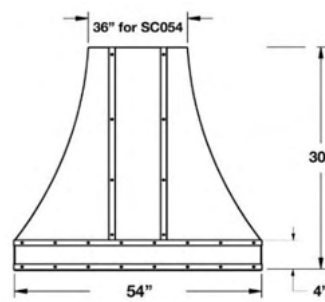

DESIGNER SERIES: 42", 48", 54" & 60" SAHARA CURVED SIDES WALL HOODS