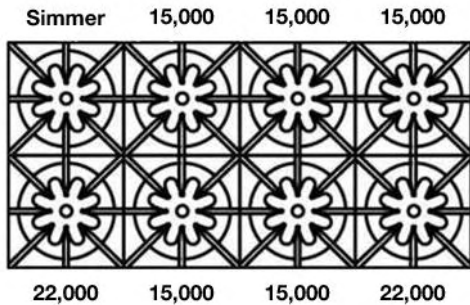

RANGETOPS: 48" NOVA (RNB) SERIES

BlueStar Model Number Guide:			
Base Model (RGTNB488BV2) 8 Burners | Natural Gas | Stainless Steel Finish | Standard Trim	Change to LP Gas Add (L) for LP/Propane Gas	Add code below for desired color Not available on Rangetop or Cooktop models	Add (PLT) for Plated Trim Includes plated bezels and logo. See available options below.

FEATURES:

- 22,000 BTU UltraNova™ burners & 15,000 BTU Nova™ burners
- Precise 130° simmer burner
- Available with all burners or add integrated griddle, charbroiler or French top
- Integrated wok cooking
- Handcrafted in Pennsylvania since 1880

PRODUCT SPECIFICATIONS:

- Unit Dimensions: 47.875"W x 24"D x 8.625"H
- Electrical Reqs: 120V, 60Hz, 15 AMPS, 1PH
- Gas Pressure: NAT: 5.0" WC, LP 10.0" WC
- Gas Line Size: 3/4"
- Unit Weight: 295 lbs.

Model	Description (* Denotes item that must be specified)	UMRP	MSRP
Natural Gas Models: 48" Nova Series Rangetop			
RGTNB488BV2	8 Burners | Nat Gas | Stainless Steel | Std Trim	$ 5,995	$ 6,895
RGTNB488BV2PLT	8 Burners | Nat Gas | Stainless Steel | Plated Trim*	$ 7,135	$ 8,205
LP/Propane Models: 48" Nova Series Rangetop			
RGTNB488BV2L	8 Burners | LP Gas | Stainless Steel | Std Trim	$ 5,995	$ 6,895
RGTNB488BV2LPLT	8 Burners | LP Gas | Stainless Steel | Plated Trim*	$ 7,135	$ 8,205
BACKGUARD OPTIONS:			
All BlueStar freestanding appliances must be installed with a UL approved backguard. All units ship standard with a UL approved Island Trim unless otherwise specified.			
BG648BSP	6" Backguard	$ 860	$ 990
BG4817BSP	17" Backguard	$ 1,800	$ 2,070
SDHS48BSP	24" High Shelf	$ 1,930	$ 2,220
KNOB OPTIONS: (Total Knobs: 8)			
KN-BLK	Standard Black Knob (Ordered with unit)	N/C	N/C
KN-C	Knob: Standard 190 RAL Color	$ 95 ea	$ 110 ea
KN-CF	Knob: Spec Finish (Matte RAL, Textured RAL or Prec Metals)	$ 175 ea	$ 200 ea
KN-PLT	Knob: Plated Trim (See options below)	$ 225 ea	$ 260 ea
PLATED TRIM OPTIONS: (Includes bezels and logo)			
Antique Brass, Brushed Brass, Polished Brass, Antique Copper, Brushed Copper, Polished Copper, Chrome, Oil Rubbed Bronze & Pewter			
See page 51 for additional customization and accessories for Rangetops and Cooktops