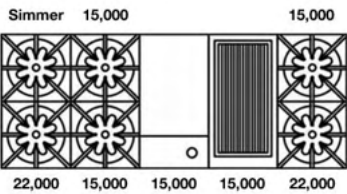

FREESTANDING RANGES: 60" NOVA (RNB) SERIES

**60" Nova (RNB) Series
with 12" Griddle & Charbroiler**

Model	Description (* Denotes item that must be specified)	UMRP	MSRP
Natural Gas Models: 60" Nova Series with 12" Griddle & Charbroiler			
RNB606GCBV2	6 Burner | 12" Griddle & Char Br. | Nat Gas | Stainless Steel | Standard Trim	$ 18,080	$ 20,790
RNB606GCBV2PLT	6 Burner | 12" Griddle & Char Br. | Nat Gas | Stainless Steel | Plated Trim*	$ 20,200	$ 23,230
RNB606GCBV2C	6 Burner | 12" Griddle & Char Br. | Nat Gas | Std RAL Paint* | Standard Trim	$ 19,275	$ 22,165
RNB606GCBV2CPLT	6 Burner | 12" Griddle & Char Br. | Nat Gas | Std RAL Paint* | Plated Trim*	$ 21,395	$ 24,605
RNB606GCBV2CF	6 Burner | 12" Griddle & Char Br. | Nat Gas | Specialty Finish* | Standard Trim	$ 19,945	$ 22,935
RNB606GCBV2CFPLT	6 Burner | 12" Griddle & Char Br. | Nat Gas | Specialty Finish* | Plated Trim*	$ 22,065	$ 25,375
RNB606GCBV2CC	6 Burner | 12" Griddle & Char Br. | Nat Gas | Custom Color* | Standard Trim	$ 21,265	$ 24,455
RNB606GCBV2CCPLT	6 Burner | 12" Griddle & Char Br. | Nat Gas | Custom Color* | Plated Trim*	$ 23,385	$ 26,895
LP/Propane Models: 60" Nova Series with 12" Griddle & Charbroiler			
RNB606GCBV2L	6 Burner | 12" Griddle & Char Br. | LP Gas | Stainless Steel | Standard Trim	$ 18,080	$ 20,790
RNB606GCBV2LPLT	6 Burner | 12" Griddle & Char Br. | LP Gas | Stainless Steel | Plated Trim*	$ 20,200	$ 23,230
RNB606GCBV2LC	6 Burner | 12" Griddle & Char Br. | LP Gas | Std RAL Paint* | Standard Trim	$ 19,275	$ 22,165
RNB606GCBV2LCPLT	6 Burner | 12" Griddle & Char Br. | LP Gas | Std RAL Paint* | Plated Trim*	$ 21,395	$ 24,605
RNB606GCBV2LCF	6 Burner | 12" Griddle & Char Br. | LP Gas | Specialty Finish* | Standard Trim	$ 19,945	$ 22,935
RNB606GCBV2LCFPLT	6 Burner | 12" Griddle & Char Br. | LP Gas | Specialty Finish* | Plated Trim*	$ 22,065	$ 25,375
RNB606GCBV2LCC	6 Burner | 12" Griddle & Char Br. | LP Gas | Custom Color* | Standard Trim	$ 21,265	$ 24,455
RNB606GCBV2LCCPLT	6 Burner | 12" Griddle & Char Br. | LP Gas | Custom Color* | Plated Trim*	$ 23,385	$ 26,895
Customization & Accessory Options: (See page 21) | Total Knobs: 10