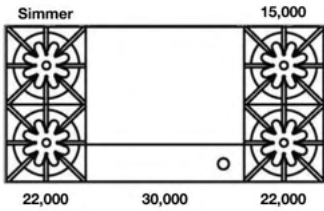

FREESTANDING RANGES: 48" NOVA (RNB) SERIES

48" Nova (RNB) Series with 24" Griddle

Model	Description (* Denotes item that must be specified)	UMRP	MSRP
Natural Gas Models: 48" Nova (RNB) Series with 24" Griddle			
RNB484GV2	4 Burner | 24" Griddle | Nat Gas | Stainless Steel | Standard Trim	$ 12,995	$ 14,945
RNB484GV2PLT	4 Burner | 24" Griddle | Nat Gas | Stainless Steel | Plated Trim*	$ 14,845	$ 17,070
RNB484GV2C	4 Burner | 24" Griddle | Nat Gas | Std RAL Paint* | Standard Trim	$ 14,190	$ 16,320
RNB484GV2CPLT	4 Burner | 24" Griddle | Nat Gas | Std RAL Paint* | Plated Trim*	$ 16,040	$ 18,445
RNB484GV2CF	4 Burner | 24" Griddle | Nat Gas | Specialty Finish* | Standard Trim	$ 14,860	$ 17,090
RNB484GV2CFPLT	4 Burner | 24" Griddle | Nat Gas | Specialty Finish* | Plated Trim*	$ 16,710	$ 19,215
RNB484GV2CC	4 Burner | 24" Griddle | Nat Gas | Custom Color* | Standard Trim	$ 16,180	$ 18,605
RNB484GV2CCPLT	4 Burner | 24" Griddle | Nat Gas | Custom Color* | Plated Trim*	$ 18,030	$ 20,735
LP/Propane Models: 48" Nova (RNB) Series with 24" Griddle			
RNB484GV2L	4 Burner | 24" Griddle | LP Gas | Stainless Steel | Standard Trim	$ 12,995	$ 14,945
RNB484GV2LPLT	4 Burner | 24" Griddle | LP Gas | Stainless Steel | Plated Trim*	$ 14,845	$ 17,070
RNB484GV2LC	4 Burner | 24" Griddle | LP Gas | Std RAL Paint* | Standard Trim	$ 14,190	$ 16,320
RNB484GV2LCPLT	4 Burner | 24" Griddle | LP Gas | Std RAL Paint* | Plated Trim*	$ 16,040	$ 18,445
RNB484GV2LCF	4 Burner | 24" Griddle | LP Gas | Specialty Finish* | Standard Trim	$ 14,860	$ 17,090
RNB484GV2LCFPLT	4 Burner | 24" Griddle | LP Gas | Specialty Finish* | Plated Trim*	$ 16,710	$ 19,215
RNB484GV2LCC	4 Burner | 24" Griddle | LP Gas | Custom Color* | Standard Trim	$ 16,180	$ 18,605
RNB484GV2LCCPLT	4 Burner | 24" Griddle | LP Gas | Custom Color* | Plated Trim*	$ 18,030	$ 20,735
Customization & Accessory Options: (See page 17) | Total Knobs: 8