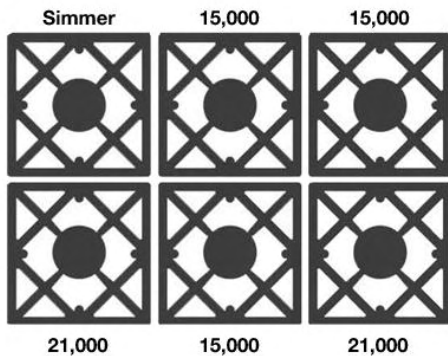

FREESTANDING RANGES: 36" CULINARY SERIES – SEALED BURNER BURNER

BlueStar Model Number Guide:			
Base Model (RCS36SBV2) 6 Burners | Natural Gas | Stainless Steel Finish | Standard Trim	Change to LP Gas Add (L) for LP/Propane Gas	Add code below for desired color (C) 190 Standard RAL (Semi-Gloss) Colors (CF) Specialty Finish (190 Matte RAL, Precious Metals & Textures) (CC) Custom Colors	Add (PLT) for Plated Trim Includes plated bezels, door handle, handle end and logo. See available options below.

FEATURES:

- Sealed burner design with up to 21,000 BTUs of power (18,000 BTUs on LP/Propane models)
- Precise simmer burner
- Extra-large convection oven with 1850° infrared broiler that accommodates a full size 18" x 26" commercial baking sheet.
- 24" depth for compatibility with standard kitchen cabinetry
- Available in 1,000+ colors and finishes
- Handcrafted in Pennsylvania since 1880

PRODUCT SPECIFICATIONS:

- Unit Dimensions: 35.875"W x 24"D x 36.75"H
- Oven Interior: 29.25"W x 20"D x 15"H
- Electrical Reqs: 120V, 60Hz, 15 AMPS, 1PH
- Gas Pressure: NAT: 5.0" WC, LP 10.0" WC
- Gas Line Size: ½"
- Unit Weight: 420 lbs.

Model	Description (* Denotes item that must be specified)	UMRP	MSRP
Natural Gas Models: 36" Culinary Series – Sealed Burner			
RCS36SBV2	6 Burner | Nat Gas | Stainless Steel | Standard Trim	$ 5,195	$ 5,975
RCS36SBV2PLT	6 Burner | Nat Gas | Stainless Steel | Plated Trim*	$ 6,745	$ 7,755
RCS36SBV2C	6 Burner | Nat Gas | Std RAL Color* | Standard Trim	$ 6,090	$ 7,005
RCS36SBV2CPLT	6 Burner | Nat Gas | Std RAL Color* | Plated Trim*	$ 7,640	$ 8,785
RCS36SBV2CF	6 Burner | Nat Gas | Specialty Finish* | Standard Trim	$ 6,840	$ 7,865
RCS36SBV2CFPLT	6 Burner | Nat Gas | Specialty Finish* | Plated Trim*	$ 8,390	$ 9,650
RCS36SBV2CC	6 Burner | Nat Gas | Custom Color* | Standard Trim	$ 8,050	$ 9,260
RCS36SBV2CCPLT	6 Burner | Nat Gas | Custom Color* | Plated Trim*	$ 9,600	$ 11,040
LP/Propane Models: 36" Culinary Series – Sealed Burner			
RCS36SBV2L	6 Burner | LP Gas | Stainless Steel | Standard Trim	$ 5,195	$ 5,975
RCS36SBV2LPLT	6 Burner | LP Gas | Stainless Steel | Plated Trim*	$ 6,745	$ 7,755
RCS36SBV2LC	6 Burner | LP Gas | Std RAL Color* | Standard Trim	$ 6,090	$ 7,005
RCS36SBV2LCPLT	6 Burner | LP Gas | Std RAL Color* | Plated Trim*	$ 7,640	$ 8,785
RCS36SBV2LCF	6 Burner | LP Gas | Specialty Finish* | Standard Trim	$ 6,840	$ 7,865
RCS36SBV2LCFPLT	6 Burner | LP Gas | Specialty Finish* | Plated Trim*	$ 8,390	$ 9,650
RCS36SBV2LCC	6 Burner | LP Gas | Custom Color* | Standard Trim	$ 8,050	$ 9,260
RCS36SBV2LCCPLT	6 Burner | LP Gas | Custom Color* | Plated Trim*	$ 9,600	$ 11,040
BACKGUARD OPTIONS:			
All BlueStar freestanding appliances must be installed with a UL approved backguard. All units ship standard with a UL approved Island Trim unless otherwise specified.			
BG636SB	6" Backguard	$ 595	$ 685
BG3617SB	17" Backguard	$ 1,205	$ 1,385
SDHS36SB	24" High Shelf	$ 1,395	$ 1,605
KNOB & PAINTED BODY SIDE OPTIONS: (Total Knobs: 7)			
SIDES-C	Add Painted Sides (All colors)	$ 595	$ 685
KN-SS	Knob: Brushed Stainless Steel	$ 95 ea	$ 110 ea
KN-C	Knob: Standard 190 RAL Color	$ 95 ea	$ 110 ea
KN-CF	Knob: Spec Finish (Matte RAL, Textured RAL or Prec Metals)	$ 175 ea	$ 200 ea
KN-PLT	Knob: Plated Trim (See options below)	$ 225 ea	$ 260 ea
PLATED TRIM OPTIONS: (Includes bezels, door handle, handle ends and logo)			
Antique Brass, Brushed Brass, Polished Brass, Antique Copper, Brushed Copper, Polished Copper, Chrome, Oil Rubbed Bronze & Pewter			
See page 32 for additional customization and accessories for Freestanding Ranges