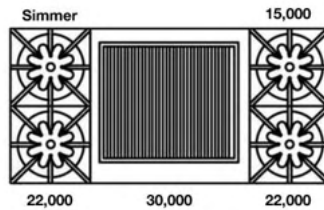

48" Nova (RNB) Series with 24" Charbroiler

Natural Gas Models: 48" Nova (RNB) Series with 24" Charbroiler			
RNB484CBV2	4 Burner | 24" Charbroiler | Nat Gas | Stainless Steel | Standard Trim	$ 12,995	$ 14,945
RNB484CBV2PLT	4 Burner | 24" Charbroiler | Nat Gas | Stainless Steel | Plated Trim*	$ 14,845	$ 17,070
RNB484CBV2C	4 Burner | 24" Charbroiler | Nat Gas | Std RAL Paint* | Standard Trim	$ 14,190	$ 16,320
RNB484CBV2CPLT	4 Burner | 24" Charbroiler | Nat Gas | Std RAL Paint* | Plated Trim*	$ 16,040	$ 18,445
RNB484CBV2CF	4 Burner | 24" Charbroiler | Nat Gas | Specialty Finish* | Standard Trim	$ 14,860	$ 17,090
RNB484CBV2CFPLT	4 Burner | 24" Charbroiler | Nat Gas | Specialty Finish* | Plated Trim*	$ 16,710	$ 19,215
RNB484CBV2CC	4 Burner | 24" Charbroiler | Nat Gas | Custom Color* | Standard Trim	$ 16,180	$ 18,605
RNB484CBV2CCPLT	4 Burner | 24" Charbroiler | Nat Gas | Custom Color* | Plated Trim*	$ 18,030	$ 20,735
LP/Propane Models: 48" Nova (RNB) Series with 12" Charbroiler			
RNB484CBV2L	4 Burner | 24" Charbroiler | LP Gas | Stainless Steel | Standard Trim	$ 12,995	$ 14,945
RNB484CBV2LPLT	4 Burner | 24" Charbroiler | LP Gas | Stainless Steel | Plated Trim*	$ 14,845	$ 17,070
RNB484CBV2LC	4 Burner | 24" Charbroiler | LP Gas | Std RAL Paint* | Standard Trim	$ 14,190	$ 16,320
RNB484CBV2LCPLT	4 Burner | 24" Charbroiler | LP Gas | Std RAL Paint* | Plated Trim*	$ 16,040	$ 18,445
RNB484CBV2LCF	4 Burner | 24" Charbroiler | LP Gas | Specialty Finish* | Standard Trim	$ 14,860	$ 17,090
RNB484CBV2LCFPLT	4 Burner | 24" Charbroiler | LP Gas | Specialty Finish* | Plated Trim*	$ 16,710	$ 19,215
RNB484CBV2LCC	4 Burner | 24" Charbroiler | LP Gas | Custom Color* | Standard Trim	$ 16,180	$ 18,605
RNB484CBV2LCCPLT	4 Burner | 24" Charbroiler | LP Gas | Custom Color* | Plated Trim*	$ 18,030	$ 20,735
Customization & Accessory Options: (See page 17) | Total Knobs: 8