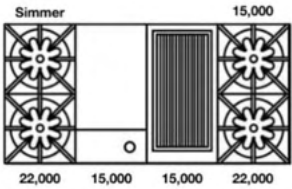

48" Nova (RNB) Rangetop with 12" Griddle & Charbroiler

Natural Gas Models: 48" Nova Series Rangetop with 12" Griddle & Charbroiler			
RGTNB484GCBV2	4 Burner | 12" Griddle & Char Br. | Nat Gas | Stainless Steel | Standard Trim	$ 6,895	$ 7,930
RGTNB484GCBV2PLT	4 Burner | 12" Griddle & Char Br. | Nat Gas | Stainless Steel | Plated Trim*	$ 8,035	$ 9,240
LP/Propane Models: 48" Nova Series Rangetop with 12" Griddle & Charbroiler			
RGTNB484GCBV2L	4 Burner | 12" Griddle & Char Br. | LP Gas | Stainless Steel | Standard Trim	$ 6,895	$ 7,930
RGTNB484GCBV2LPLT	4 Burner | 12" Griddle & Char Br. | LP Gas | Stainless Steel | Plated Trim*	$ 8,035	$ 9,240
Customization & Accessory Options: (See page 44) | Total Knobs: 6