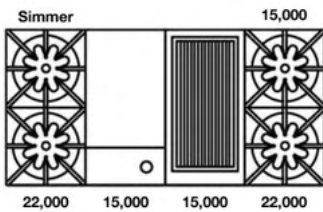

FREESTANDING RANGES: 48" NOVA (RNB) SERIES

**48" Nova (RNB) Series
with 12" Griddle & Charbroiler**

Model	Description (* Denotes item that must be specified)	UMRP	MSRP
Natural Gas Models: 48" Nova (RNB) Series with 12" Griddle & Charbroiler			
RNB484GCBV2	4 Burner | 12" Griddle & Char Br. | Nat Gas | Stainless Steel | Standard Trim	$ 13,195	$ 15,175
RNB484GCBV2PLT	4 Burner | 12" Griddle & Char Br. | Nat Gas | Stainless Steel | Plated Trim*	$ 15,045	$ 17,300
RNB484GCBV2C	4 Burner | 12" Griddle & Char Br. | Nat Gas | Std RAL Paint* | Standard Trim	$ 14,390	$ 16,550
RNB484GCBV2CPLT	4 Burner | 12" Griddle & Char Br. | Nat Gas | Std RAL Paint* | Plated Trim*	$ 16,240	$ 18,675
RNB484GCBV2CF	4 Burner | 12" Griddle & Char Br. | Nat Gas | Specialty Finish* | Standard Trim	$ 15,060	$ 17,320
RNB484GCBV2CFPLT	4 Burner | 12" Griddle & Char Br. | Nat Gas | Specialty Finish* | Plated Trim*	$ 16,910	$ 19,445
RNB484GCBV2CC	4 Burner | 12" Griddle & Char Br. | Nat Gas | Custom Color* | Standard Trim	$ 16,380	$ 18,835
RNB484GCBV2CCPLT	4 Burner | 12" Griddle & Char Br. | Nat Gas | Custom Color* | Plated Trim*	$ 18,230	$ 20,965
LP/Propane Models: 48" Nova (RNB) Series with 12" Griddle & Charbroiler			
RNB484GCBV2L	4 Burner | 12" Griddle & Char Br | LP Gas | Stainless Steel | Standard Trim	$ 13,195	$ 15,175
RNB484GCBV2LPLT	4 Burner | 12" Griddle & Char Br | LP Gas | Stainless Steel | Plated Trim*	$ 15,045	$ 17,300
RNB484GCBV2LC	4 Burner | 12" Griddle & Char Br | LP Gas | Std RAL Paint* | Standard Trim	$ 14,390	$ 16,550
RNB484GCBV2LCPLT	4 Burner | 12" Griddle & Char Br | LP Gas | Std RAL Paint* | Plated Trim*	$ 16,240	$ 18,675
RNB484GCBV2LCF	4 Burner | 12" Griddle & Char Br | LP Gas | Specialty Finish* | Standard Trim	$ 15,060	$ 17,320
RNB484GCBV2LCFPLT	4 Burner | 12" Griddle & Char Br | LP Gas | Specialty Finish* | Plated Trim*	$ 16,910	$ 19,445
RNB484GCBV2LCC	4 Burner | 12" Griddle & Char Br | LP Gas | Custom Color* | Standard Trim	$ 16,380	$ 18,835
RNB484GCBV2LCCPLT	4 Burner | 12" Griddle & Char Br | LP Gas | Custom Color* | Plated Trim*	$ 18,230	$ 20,965
Customization & Accessory Options: (See page 17) | Total Knobs: 8