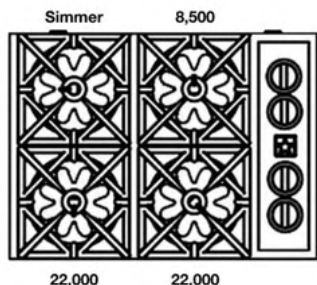

DROP-IN COOKTOPS: 30" & 36" RBCT SERIES

BlueStar Model Number Guide:			
Base Model (RBCT304BSSV2) 4 Burners | Natural Gas | Stainless Steel Finish | Standard Trim	Change to LP Gas Add (L) for LP/Propane Gas	Add code below for desired color Not available on Rangetop or Cooktop models	Add (PLT) for Plated Trim Includes plated bezels and logo. See available options below.

Model	Description (* Denotes item that must be specified)	UMRP	MSRP
Natural Gas Models: 30" Drop-In Cooktop			
RBCT304BSSV2	4 Burners | Nat Gas | Stainless Steel | Std Trim	$ 2,395	$ 2,755
RBCT304BSSV2PLT	4 Burners | Nat Gas | Stainless Steel | Plated Trim*	$ 2,990	$ 3,440
LP/Propane Models: 30" Drop-In Cooktop			
RBCT304BSSV2L	4 Burners | LP Gas | Stainless Steel | Std Trim	$ 2,395	$ 2,755
RBCT304BSSV2LPLT	4 Burners | LP Gas | Stainless Steel | Plated Trim*	$ 2,990	$ 3,440
KNOB OPTIONS: (Total Knobs: 4)			
KN-C	Knob: Standard 190 RAL Color	$ 95 ea	$ 110 ea
KN-CF	Knob: Spec Finish (Matte RAL, Textured RAL or Prec Metals)	$175 ea	$ 200 ea
KN-PLT	Knob: Plated Trim (See options below)	$ 225 ea	$ 260 ea
PLATED TRIM OPTIONS: (Includes bezels and logo)			
Antique Brass, Brushed Brass, Polished Brass, Antique Copper, Brushed Copper, Polished Copper, Chrome, Oil Rubbed Bronze & Pewter