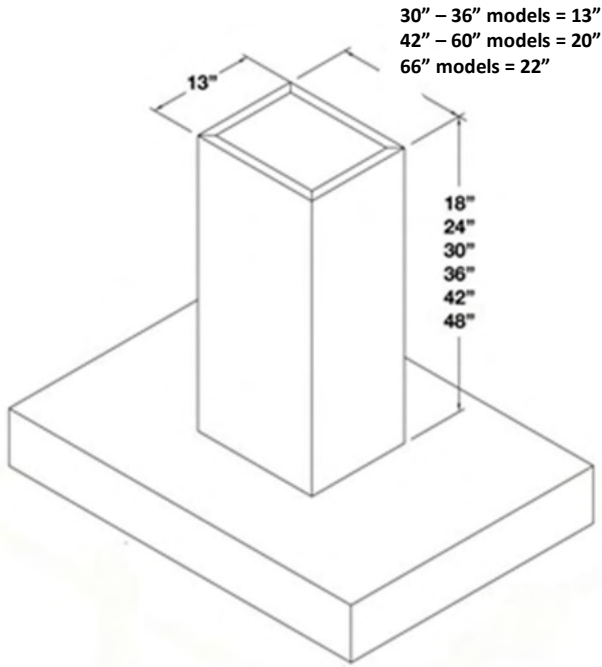

DUCT COVERS: MANHATTAN ISLAND HOODS

NOTE: 18", 24", 30" & 36" DUCT COVERS INCLUDED WITH HOOD AT NO CHARGE. BELOW PRICING IS IF PURCHASED SEPARATELY.

NOTE: HOOD MUST BE MOUNTED TO CEILING AND CEILING ACCESS MAY BE REQUIRED. PLEASE REFERENCE THE INSTALLATION MANUAL ON BLUESTARCOOKING.COM FOR DETAILS

NOTE: MUST ORDER DUCT COVER FOR BLOWER & MOUNTING PURPOSES. MINIMUM 18" HIGH

SIZE	MODEL	HEIGHT	UMRP	MSRP
Available Duct Covers for 30" Models	DC-18-MANH-30-I-SS	18"	$ 665	$ 765
	DC-24-MANH-30-I-SS	24"	$ 735	$ 845
	DC-30-MANH-30-I-SS	30"	$ 795	$ 915
	DC-36-MANH-30-I-SS	36"	$ 920	$ 1,060
	DC-42-MANH-30-I-SS	42"	$ 980	$ 1,125
	DC-48-MANH-30-I-SS	48"	$ 1,040	$ 1,195
Available Duct Covers for 36" Models	DC-18-MANH-36-I-SS	18"	$ 665	$ 765
	DC-24-MANH-36-I-SS	24"	$ 735	$ 845
	DC-30-MANH-36-I-SS	30"	$ 795	$ 915
	DC-36-MANH-36-I-SS	36"	$ 920	$ 1,060
	DC-42-MANH-36-I-SS	42"	$ 980	$ 1,125
	DC-48-MANH-36-I-SS	48"	$ 1,040	$ 1,195
Available Duct Covers for 42" Models	DC-18-MANH-42-I-SS	18"	$ 665	$ 765
	DC-24-MANH-42-I-SS	24"	$ 735	$ 845
	DC-30-MANH-42-I-SS	30"	$ 795	$ 915
	DC-36-MANH-42-I-SS	36"	$ 920	$ 1,060
	DC-42-MANH-42-I-SS	42"	$ 980	$ 1,125
	DC-48-MANH-42-I-SS	48"	$ 1,040	$ 1,195
Available Duct Covers for 48" Models	DC-18-MANH-48-I-SS	18"	$ 665	$ 765
	DC-24-MANH-48-I-SS	24"	$ 735	$ 845
	DC-30-MANH-48-I-SS	30"	$ 795	$ 915
	DC-36-MANH-48-I-SS	36"	$ 920	$ 1,060
	DC-42-MANH-48-I-SS	42"	$ 980	$ 1,125
	DC-48-MANH-48-I-SS	48"	$ 1,040	$ 1,195

SIZE	MODEL	HEIGHT	UMRP	MSRP
Available Duct Covers for 54" Models	DC-18-MANH-54-I-SS	18"	$ 665	$ 765
	DC-24-MANH-54-I-SS	24"	$ 735	$ 845
	DC-30-MANH-54-I-SS	30"	$ 795	$ 915
	DC-36-MANH-54-I-SS	36"	$ 920	$ 1,060
	DC-42-MANH-54-I-SS	42"	$ 980	$ 1,125
	DC-48-MANH-54-I-SS	48"	$ 1,040	$ 1,195
Available Duct Covers for 60" Models	DC-18-MANH-60-I-SS	18"	$ 665	$ 765
	DC-24-MANH-60-I-SS	24"	$ 735	$ 845
	DC-30-MANH-60-I-SS	30"	$ 795	$ 915
	DC-36-MANH-60-I-SS	36"	$ 920	$ 1,060
	DC-42-MANH-60-I-SS	42"	$ 980	$ 1,125
	DC-48-MANH-60-I-SS	48"	$ 1,040	$ 1,195
Available Duct Covers for 66" Models	DC-18-MANH-66-I-SS	18"	$ 665	$ 765
	DC-24-MANH-66-I-SS	24"	$ 735	$ 845
	DC-30-MANH-66-I-SS	30"	$ 795	$ 915
	DC-36-MANH-66-I-SS	36"	$ 920	$ 1,060
	DC-42-MANH-66-I-SS	42"	$ 980	$ 1,125
	DC-48-MANH-66-I-SS	48"	$ 1,040	$ 1,195