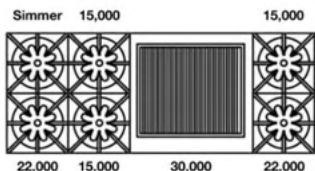

RANGETOPS: 60" NOVA (RNB) SERIES

Model	Description (* Denotes item that must be specified)	UMRP	MSRP
Natural Gas Models: 60" Nova Series Rangetop with 24" Charbroiler			
RGTNB606CBV2	6 Burner | 12" Charbroiler | Nat Gas | Stainless Steel | Standard Trim	$ 9,595	$ 11,035
RGTNB606CBV2PLT	6 Burner | 12" Charbroiler | Nat Gas | Stainless Steel | Plated Trim*	$ 11,025	$ 12,680
LP/Propane Models: 60" Nova Series Rangetop			
RGTNB606CBV2L	6 Burner | 12" Charbroiler | LP Gas | Stainless Steel | Standard Trim	$ 9,595	$ 11,035
RGTNB606CBV2LPLT	6 Burner | 12" Charbroiler | LP Gas | Stainless Steel | Plated Trim*	$ 11,025	$ 12,680
Customization & Accessory Options: (See page 47) | Total Knobs: 8