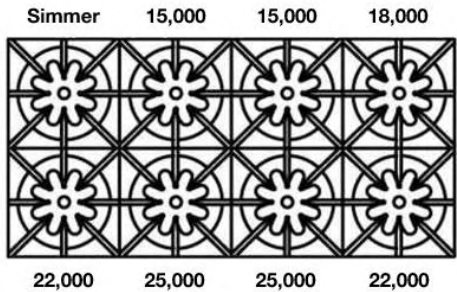

FREESTANDING RANGES: 48" PLATINUM SERIES

BlueStar Model Number Guide:

Base Model (BSP488B) 8 Burners | Natural Gas | Stainless Steel Finish | Standard Trim	Change to LP Gas Add (L) for LP/Propane Gas	Add code below for desired color (C) 190 Standard RAL (Semi-Gloss) Colors (CF) Specialty Finish (190 Matte RAL, Precious Metals & Textures) (CC) Custom Colors	Add (PLT) for Plated Trim Includes plated bezels, door handle, handle end and logo. See available options below.

FEATURES:

- 25,000 BTU PrimaNova™ burners
- All burners, plus Interchangeable Griddle and Charbroiler accessory
- The PowR Oven™ provides 40% faster preheating and 30% increase in oven efficiency
- Precise 130° simmer burner
- Integrated wok cooking
- Extra-large oven with True European Convection and 1850° infrared broiler
- Accommodates a full-size commercial 18" x 26" baking sheet
- Includes full extension rack
- Available in 1,000+ colors and finishes
- Handcrafted in Pennsylvania since 1880

PRODUCT SPECIFICATIONS:

- Unit Dimensions: 47.875"W x 24"D x 36.75"H
- Large Oven Intr: 26.438"W x 20"D x 15"H
- Small Oven Intr: 13.578"W x 20"D x 15"H
- Electrical Reqs: 120V, 60Hz, 15 AMPS, 1PH
- Gas Pressure: NAT: 5.0" WC, LP 10.0" WC
- Gas Line Size: ¾"
- Unit Weight: 750 lbs.