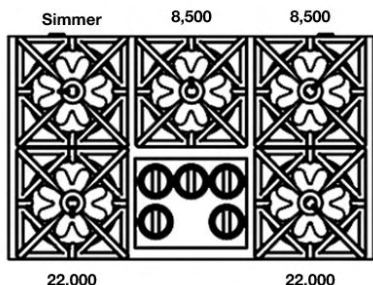

Model	Description (* Denotes item that must be specified)	UMRP	MSRP
Natural Gas Models: 36" Drop-In Cooktop			
RBCT365BSSV2	5 Burners | Nat Gas | Stainless Steel | Std Trim	$ 2,995	$ 3,445
RBCT365BSSV2PLT	5 Burners | Nat Gas | Stainless Steel | Plated Trim*	$ 3,850	$ 4,430
LP/Propane Models: 36" Drop-In Cooktop			
RBCT365BSSV2L	5 Burners | LP Gas | Stainless Steel | Std Trim	$ 2,995	$ 3,445
RBCT365BSSV2LPLT	5 Burners | LP Gas | Stainless Steel | Plated Trim*	$ 3,850	$ 4,430
KNOB OPTIONS: (Total Knobs: 5)			
KN-C	Knob: Standard 190 RAL Color	$ 95 ea	$ 110 ea
KN-CF	Knob: Spec Finish (Matte RAL, Textured RAL or Prec Metals)	$175 ea	$ 200 ea
KN-PLT	Knob: Plated Trim (See options below)	$ 225 ea	$ 260 ea
PLATED TRIM OPTIONS: (Includes bezels and logo)			
Antique Brass, Brushed Brass, Polished Brass, Antique Copper, Brushed Copper, Polished Copper, Chrome, Oil Rubbed Bronze & Pewter			

FEATURES:

- 22,000 BTU UltraNova™ burners & 15,000 BTU Nova™ burners
- Precise 130° simmer burner
- Full motion grates
- Stainless steel knobs and available customization
- Enhanced compatibility with BlueStar Electric Wall Oven

PRODUCT SPECIFICATIONS:

- 30" Unit Dimensions: 30"W x 22"D x 5"H
- 36" Unit Dimensions: 36"W x 22"D x 5"H
- Electrical Requirements: 120V, 60Hz, 15 AMPS, 1PH
- Gas Pressure: NAT: 5.0" WC, LP 10.0" WC
- Gas Line Size: ½"
- 30" Unit Weight: 160 lbs.
- 36" Unit Weight: 175 lbs.