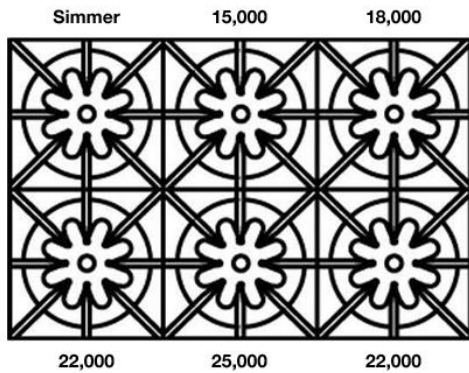

RANGETOPS: 36" PLATINUM SERIES

BlueStar Model Number Guide:			
Base Model (BSPRT366B) 6 Burners | Natural Gas | Stainless Steel Finish | Standard Trim	Change to LP Gas Add (L) for LP/Propane Gas	Add code below for desired color Not available on Rangetop or Cooktop models	Add (PLT) for Plated Trim Includes plated bezels and logo. See available options below.

FEATURES:

- 25,000 BTU PrimaNova™ burners
- All burners, plus Interchangeable Griddle and Charbroiler accessory
- Precise 130° simmer burner
- Integrated wok cooking
- Handcrafted in Pennsylvania since 1880

PRODUCT SPECIFICATIONS:

- Unit Dimensions: 35.875"W x 24"D x 8.625"H
- Electrical Reqs: 120V, 60Hz, 15 AMPS, 1PH
- Gas Pressure: NAT: 5.0" WC, LP 10.0" WC
- Gas Line Size: ½"
- Unit Weight: 285 lbs.

Model	Description (* Denotes item that must be specified)	UMRP	MSRP
Natural Gas Models: 36" Platinum Series Rangetop			
BSPRT366B	6 Burners | Nat Gas | Stainless Steel | Std Trim	$ 5,995	$ 6,895
BSPRT366BPLT	6 Burners | Nat Gas | Stainless Steel | Plated Trim*	$ 6,850	$ 7,875
LP/Propane Models: 36" Platinum Series Rangetop			
BSPRT366BL	6 Burners | LP Gas | Stainless Steel | Std Trim	$ 5,995	$ 6,895
BSPRT366BLPLT	6 Burners | LP Gas | Stainless Steel | Plated Trim*	$ 6,850	$ 7,875
BACKGUARD OPTIONS:			
All BlueStar freestanding appliances must be installed with a UL approved backguard. All units ship standard with a UL approved Island Trim unless otherwise specified.			
BG636BSP	6" Backguard	$ 595	$ 685
BG3617BSP	17" Backguard	$ 1,205	$ 1,385
SDHS36BSP	24" High Shelf	$1,395	$1,605
KNOB OPTIONS: (Total Knobs: 6)			
KN-BLK	Standard Black Knob (Ordered with unit)	N/C	N/C
KN-C	Knob: Standard 190 RAL Color	$ 95 ea	$ 110 ea
KN-CF	Knob: Spec Finish (Matte RAL, Textured RAL or Prec Metals)	$ 175 ea	$ 200 ea
KN-PLT	Knob: Plated Trim (See options below)	$ 225 ea	$ 260 ea
PLATED TRIM OPTIONS: (Includes bezels and logo)			
Antique Brass, Brushed Brass, Polished Brass, Antique Copper, Brushed Copper, Polished Copper, Chrome, Oil Rubbed Bronze & Pewter			
See page 51 for additional customization and accessories for Rangetops and Cooktops