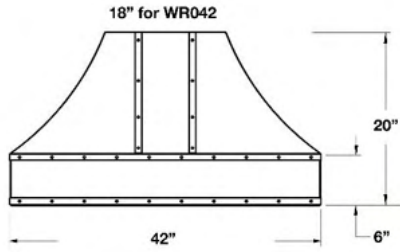

DESIGNER SERIES: 42", 48", 54", 60" & 66" WRANGLER WALL HOODS

42" WRANGLER HOODS		UMRP	MSRP
WR042MLPLT	Body: Stainless Steel | Strap/Rivets: Stainless Steel	$ 6,895	$ 7,930
WR042MLPLTD	Body: Stainless Steel | Strap/Rivets: Des. Metal*	$ 8,130	$ 9,350
WR042MLPLTC	Body: Std RAL Color* | Strap/Rivets: Stainless Steel	$ 8,090	$ 9,305
WR042MLPLTDC	Body: Std RAL Color* | Strap/Rivets: Des Metal*	$ 9,325	$ 10,725
WR042MLPLTCF	Body: Spec. Finish* | Strap/Rivets: Stainless Steel	$ 8,760	$ 10,075
WR042MLPLTDCF	Body: Spec. Finish* | Strap/Rivets: Des. Metal*	$ 9,995	$ 11,495
WR042MLPLTCC	Body: Custom Color* | Strap/Rivets: Stainless Steel	$ 10,080	$ 11,590
WR042MLPLTDCC	Body: Custom Color* | Strap/Rivets: Des. Metal*	$ 11,315	$ 13,010
48" WRANGLER HOODS		UMRP	MSRP
WR048MLPLT	Body: Stainless Steel | Strap/Rivets: Stainless Steel	$ 6,995	$ 8,045
WR048MLPLTD	Body: Stainless Steel | Strap/Rivets: Des. Metal*	$ 8,525	$ 9,805
WR048MLPLTC	Body: Std RAL Color* | Strap/Rivets: Stainless Steel	$ 8,190	$ 9,420
WR048MLPLTDC	Body: Std RAL Color* | Strap/Rivets: Des Metal*	$ 9,720	$ 11,180
WR048MLPLTCF	Body: Spec. Finish* | Strap/Rivets: Stainless Steel	$ 8,860	$ 10,190
WR048MLPLTDCF	Body: Spec. Finish* | Strap/Rivets: Des. Metal*	$ 10,390	$ 11,950
WR048MLPLTCC	Body: Custom Color* | Strap/Rivets: Stainless Steel	$ 10,180	$ 11,705
WR048MLPLTDCC	Body: Custom Color* | Strap/Rivets: Des. Metal*	$ 11,710	$ 13,465
54" WRANGLER HOODS		UMRP	MSRP
WR054MLPLT	Body: Stainless Steel | Strap/Rivets: Stainless Steel	$ 7,195	$ 8,275
WR054MLPLTD	Body: Stainless Steel | Strap/Rivets: Des. Metal*	$ 8,630	$ 9,925
WR054MLPLTC	Body: Std RAL Color* | Strap/Rivets: Stainless Steel	$ 8,390	$ 9,650
WR054MLPLTDC	Body: Std RAL Color* | Strap/Rivets: Des Metal*	$ 9,825	$ 11,300
WR054MLPLTCF	Body: Spec. Finish* | Strap/Rivets: Stainless Steel	$ 9,060	$ 10,420
WR054MLPLTDCF	Body: Spec. Finish* | Strap/Rivets: Des. Metal*	$ 10,495	$ 12,070
WR054MLPLTCC	Body: Custom Color* | Strap/Rivets: Stainless Steel	$ 10,380	$ 11,935
WR054MLPLTDCC	Body: Custom Color* | Strap/Rivets: Des. Metal*	$ 11,815	$ 13,585
60" WRANGLER HOODS		UMRP	MSRP
WR060MLPLT	Body: Stainless Steel | Strap/Rivets: Stainless Steel	$ 7,295	$ 8,390
WR060MLPLTD	Body: Stainless Steel | Strap/Rivets: Des. Metal*	$ 8,955	$ 10,300
WR060MLPLTC	Body: Std RAL Color* | Strap/Rivets: Stainless Steel	$ 8,490	$ 9,765
WR060MLPLTDC	Body: Std RAL Color* | Strap/Rivets: Des Metal*	$ 10,150	$ 11,675
WR060MLPLTCF	Body: Spec. Finish* | Strap/Rivets: Stainless Steel	$ 9,160	$ 10,535
WR060MLPLTDCF	Body: Spec. Finish* | Strap/Rivets: Des. Metal*	$ 10,820	$ 12,445
WR060MLPLTCC	Body: Custom Color* | Strap/Rivets: Stainless Steel	$ 10,480	$ 12,050
WR060MLPLTDCC	Body: Custom Color* | Strap/Rivets: Des. Metal*	$ 12,140	$ 13,960
66" WRANGLER HOODS		UMRP	MSRP
WR066MLPLT	Body: Stainless Steel | Strap/Rivets: Stainless Steel	$ 7,395	$ 8,505
WR066MLPLTD	Body: Stainless Steel | Strap/Rivets: Des. Metal*	$ 9,495	$ 10,920
WR066MLPLTC	Body: Std RAL Color* | Strap/Rivets: Stainless Steel	$ 8,590	$ 9,880
WR066MLPLTDC	Body: Std RAL Color* | Strap/Rivets: Des Metal*	$ 10,690	$ 12,295
WR066MLPLTCF	Body: Spec. Finish* | Strap/Rivets: Stainless Steel	$ 9,260	$ 10,650
WR066MLPLTDCF	Body: Spec. Finish* | Strap/Rivets: Des. Metal*	$ 11,360	$ 13,065
WR066MLPLTCC	Body: Custom Color* | Strap/Rivets: Stainless Steel	$ 10,580	$ 12,165
WR066MLPLTDCC	Body: Custom Color* | Strap/Rivets: Des. Metal*	$ 12,680	$ 14,580