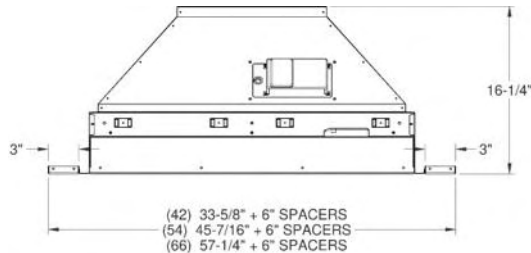

BLOWER OPTIONS	IN-HOOD		IN-LINE		REMOTE		DISCHARGE	
CFM POWER	600	1200	800	1200	1000	1400	TOP	REAR
MODEL #	BS-CFM-600-IN06	BS-CFM-1200-IN12	ATEX-0.8	ATEX-1.2	HYEX-1.0-GA	HYEX-1.4-GA		
UMRP	$ 855	$ 1,225	$ 1,115	$ 1,340	$ 1,225	$ 1,450	Available at time of order	
28" Liners	•	•	•	•	•	•		
34" Liners	•	•	•	•	•	•		
40" Liners	•	•	•	•	•	•		
46" Liners	•	•	•	•	•	•		
52" Liners	•	•	•	•	•	•		
58" Liners	•	•	•	•	•	•		
64" Liners	•	•	•	•	•	•		
70" Liners	•	•	•	•	•	•