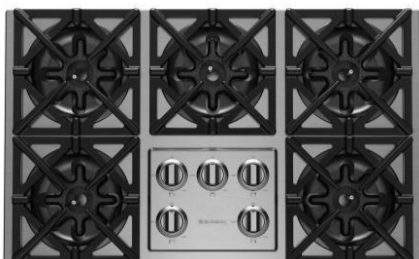

Model	Description (* Denotes item that must be specified)	UMRP	MSRP
Natural Gas Models: 36" Drop-In Cooktop			
RBCT365BSSV2	5 Burners | Nat Gas | Stainless Steel | Std Trim	$ 2,995	$ 3,445
RBCT365BSSV2PLT	5 Burners | Nat Gas | Stainless Steel | Plated Trim*	$ 3,850	$ 4,430
LP/Propane Models: 36" Drop-In Cooktop			
RBCT365BSSV2L	5 Burners | LP Gas | Stainless Steel | Std Trim	$ 2,995	$ 3,445
RBCT365BSSV2LPLT	5 Burners | LP Gas | Stainless Steel | Plated Trim*	$ 3,850	$ 4,430
KNOB OPTIONS: (Total Knobs: 5)			
KN-C	Knob: Standard 190 RAL Color	$ 95 ea	$ 110 ea
KN-CF	Knob: Spec Finish (Matte RAL, Textured RAL or Prec Metals)	$175 ea	$ 200 ea
KN-PLT	Knob: Plated Trim (See options below)	$ 225 ea	$ 260 ea
PLATED TRIM OPTIONS: (Includes bezels and logo)			
Antique Brass, Brushed Brass, Polished Brass, Antique Copper, Brushed Copper, Polished Copper, Chrome, Oil Rubbed Bronze & Pewter			

FEATURES:

- 22,000 BTU UltraNova™ burners & 15,000 BTU Nova™ burners
- Precise 130° simmer burner
- Full motion grates
- Stainless steel knobs and available customization
- Enhanced compatibility with BlueStar Electric Wall Oven

PRODUCT SPECIFICATIONS:

- 30" Unit Dimensions: 30"W x 22"D x 5"H
- 36" Unit Dimensions: 36"W x 22"D x 5"H
- Electrical Requirements: 120V, 60Hz, 15 AMPS, 1PH
- Gas Pressure: NAT: 5.0" WC, LP 10.0" WC
- Gas Line Size: ½"
- 30" Unit Weight: 160 lbs.
- 36" Unit Weight: 175 lbs.