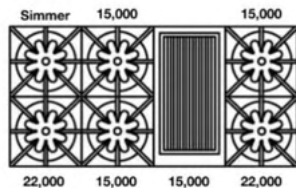

**48" Nova (RNB) Rangetop
with 12" Charbroiler**

Natural Gas Models: 48" Nova Series Rangetop with 12" Charbroiler			
RGTNB486CBV2	4 Burner | 12" Charbroiler | Nat Gas | Stainless Steel | Standard Trim	$ 6,195	$ 7,125
RGTNB486CBV2PLT	4 Burner | 12" Charbroiler | Nat Gas | Stainless Steel | Plated Trim*	$ 7,335	$ 8,435
LP/Propane Models: 48" Nova Series Rangetop with 12" Charbroiler			
RGTNB486CBV2L	4 Burner | 12" Charbroiler | LP Gas | Stainless Steel | Standard Trim	$ 6,195	$ 7,125
RGTNB486CBV2LPLT	4 Burner | 12" Charbroiler | LP Gas | Stainless Steel | Plated Trim*	$ 7,335	$ 8,435
Customization & Accessory Options: (See page 44) | Total Knobs: 7