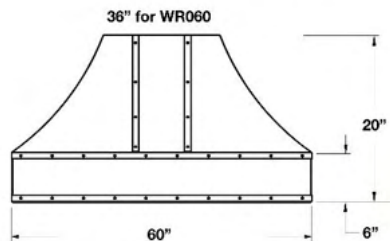

DESIGNER SERIES: 42", 48", 54", 60" & 66" WRANGLER WALL HOODS

42" WRANGLER HOODS		UMRP	MSRP
WR042MLPLT	Body: Stainless Steel | Strap/Rivets: Stainless Steel	$ 6,895	$ 7,930
WR042MLPLTD	Body: Stainless Steel | Strap/Rivets: Des. Metal*	$ 8,130	$ 9,350
WR042MLPLTC	Body: Std RAL Color* | Strap/Rivets: Stainless Steel	$ 8,090	$ 9,305
WR042MLPLTDC	Body: Std RAL Color* | Strap/Rivets: Des Metal*	$ 9,325	$ 10,725
WR042MLPLTCF	Body: Spec. Finish* | Strap/Rivets: Stainless Steel	$ 8,760	$ 10,075
WR042MLPLTDCF	Body: Spec. Finish* | Strap/Rivets: Des. Metal*	$ 9,995	$ 11,495
WR042MLPLTCC	Body: Custom Color* | Strap/Rivets: Stainless Steel	$ 10,080	$ 11,590
WR042MLPLTDCC	Body: Custom Color* | Strap/Rivets: Des. Metal*	$ 11,315	$ 13,010
48" WRANGLER HOODS		UMRP	MSRP
WR048MLPLT	Body: Stainless Steel | Strap/Rivets: Stainless Steel	$ 6,995	$ 8,045
WR048MLPLTD	Body: Stainless Steel | Strap/Rivets: Des. Metal*	$ 8,525	$ 9,805
WR048MLPLTC	Body: Std RAL Color* | Strap/Rivets: Stainless Steel	$ 8,190	$ 9,420
WR048MLPLTDC	Body: Std RAL Color* | Strap/Rivets: Des Metal*	$ 9,720	$ 11,180
WR048MLPLTCF	Body: Spec. Finish* | Strap/Rivets: Stainless Steel	$ 8,860	$ 10,190
WR048MLPLTDCF	Body: Spec. Finish* | Strap/Rivets: Des. Metal*	$ 10,390	$ 11,950
WR048MLPLTCC	Body: Custom Color* | Strap/Rivets: Stainless Steel	$ 10,180	$ 11,705
WR048MLPLTDCC	Body: Custom Color* | Strap/Rivets: Des. Metal*	$ 11,710	$ 13,465
54" WRANGLER HOODS		UMRP	MSRP
WR054MLPLT	Body: Stainless Steel | Strap/Rivets: Stainless Steel	$ 7,195	$ 8,275
WR054MLPLTD	Body: Stainless Steel | Strap/Rivets: Des. Metal*	$ 8,630	$ 9,925
WR054MLPLTC	Body: Std RAL Color* | Strap/Rivets: Stainless Steel	$ 8,390	$ 9,650
WR054MLPLTDC	Body: Std RAL Color* | Strap/Rivets: Des Metal*	$ 9,825	$ 11,300
WR054MLPLTCF	Body: Spec. Finish* | Strap/Rivets: Stainless Steel	$ 9,060	$ 10,420
WR054MLPLTDCF	Body: Spec. Finish* | Strap/Rivets: Des. Metal*	$ 10,495	$ 12,070
WR054MLPLTCC	Body: Custom Color* | Strap/Rivets: Stainless Steel	$ 10,380	$ 11,935
WR054MLPLTDCC	Body: Custom Color* | Strap/Rivets: Des. Metal*	$ 11,815	$ 13,585
60" WRANGLER HOODS		UMRP	MSRP
WR060MLPLT	Body: Stainless Steel | Strap/Rivets: Stainless Steel	$ 7,295	$ 8,390
WR060MLPLTD	Body: Stainless Steel | Strap/Rivets: Des. Metal*	$ 8,955	$ 10,300
WR060MLPLTC	Body: Std RAL Color* | Strap/Rivets: Stainless Steel	$ 8,490	$ 9,765
WR060MLPLTDC	Body: Std RAL Color* | Strap/Rivets: Des Metal*	$ 10,150	$ 11,675
WR060MLPLTCF	Body: Spec. Finish* | Strap/Rivets: Stainless Steel	$ 9,160	$ 10,535
WR060MLPLTDCF	Body: Spec. Finish* | Strap/Rivets: Des. Metal*	$ 10,820	$ 12,445
WR060MLPLTCC	Body: Custom Color* | Strap/Rivets: Stainless Steel	$ 10,480	$ 12,050
WR060MLPLTDCC	Body: Custom Color* | Strap/Rivets: Des. Metal*	$ 12,140	$ 13,960
66" WRANGLER HOODS		UMRP	MSRP
WR066MLPLT	Body: Stainless Steel | Strap/Rivets: Stainless Steel	$ 7,395	$ 8,505
WR066MLPLTD	Body: Stainless Steel | Strap/Rivets: Des. Metal*	$ 9,495	$ 10,920
WR066MLPLTC	Body: Std RAL Color* | Strap/Rivets: Stainless Steel	$ 8,590	$ 9,880
WR066MLPLTDC	Body: Std RAL Color* | Strap/Rivets: Des Metal*	$ 10,690	$ 12,295
WR066MLPLTCF	Body: Spec. Finish* | Strap/Rivets: Stainless Steel	$ 9,260	$ 10,650
WR066MLPLTDCF	Body: Spec. Finish* | Strap/Rivets: Des. Metal*	$ 11,360	$ 13,065
WR066MLPLTCC	Body: Custom Color* | Strap/Rivets: Stainless Steel	$ 10,580	$ 12,165
WR066MLPLTDCC	Body: Custom Color* | Strap/Rivets: Des. Metal*	$ 12,680	$ 14,580