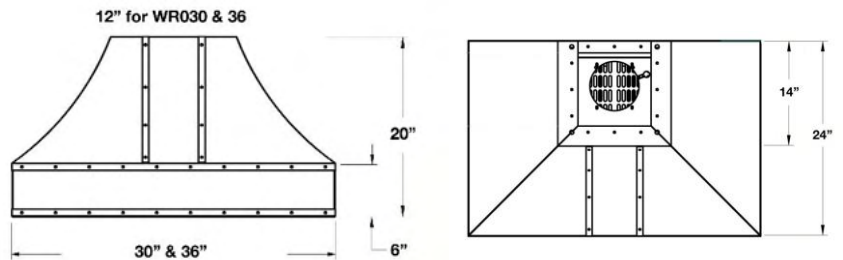

BLOWER OPTIONS	IN-HOOD		IN-LINE		REMOTE		DISCHARGE		
CFM POWER	600	1200	800	1200	1000	1400	TOP	REAR	
MODEL #	BS-CFM-600-IN06	BS-CFM-1200-IN12	ATEX-0.8	ATEX-1.2	HYEX-1.0-GA	HYEX-1.4-GA			
UMRP	$ 855	$ 1,225	$ 1,115	$ 1,340	$ 1,225	$ 1,450	Available at time of order		
WR030MLPLT	•		•	•	•	•			•
WR036MLPLT	•	•	•	•	•	•			•
WR042MLPLT	•	•	•	•	•	•			•
WR048MLPLT	•	•	•	•	•	•			•
WR054MLPLT	•	•	•	•	•	•			•
WR060MLPLT	•	•	•	•	•	•			•
WR066MLPLT	•	•	•	•	•	•	•