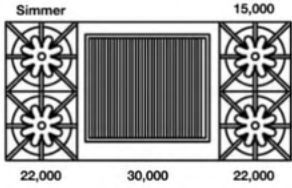

RANGETOPS: 48" NOVA (RNB) SERIES

48" Nova (RNB) Rangetop with 24" Charbroiler

Model	Description (* Denotes item that must be specified)	UMRP	MSRP
Natural Gas Models: 48" Nova Series Rangetop with 24" Charbroiler			
RGTNB484CBV2	4 Burner | 24" Charbroiler | Nat Gas | Stainless Steel | Standard Trim	$ 6,695	$ 7,700
RGTNB484CBV2PLT	4 Burner | 24" Charbroiler | Nat Gas | Stainless Steel | Plated Trim*	$ 7,835	$ 9,010
LP/Propane Models: 48" Nova Series Rangetop with 24" Charbroiler			
RGTNB484CBV2L	4 Burner | 24" Charbroiler | LP Gas | Stainless Steel | Standard Trim	$ 6,695	$ 7,700
RGTNB484CBV2LPLT	4 Burner | 24" Charbroiler | LP Gas | Stainless Steel | Plated Trim*	$ 7,835	$ 9,010
Customization & Accessory Options: (See page 44) | Total Knobs: 6