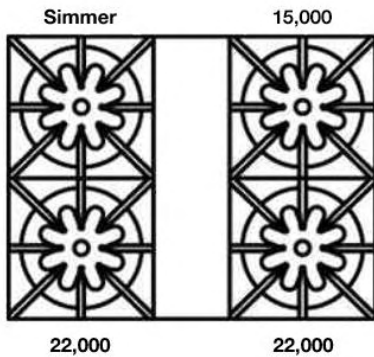

FREESTANDING RANGES: 30" PRECIOUS METALS SERIES

BlueStar Model Number Guide:			
Base Model (RNB304BPMV2) 4 Burners | Natural Gas | Stainless Steel Finish | Standard Trim	Change to LP Gas Add (L) for LP/Propane Gas	Add code below for desired color (C) 190 Standard RAL (Semi-Gloss) Colors (CF) Specialty Finish (190 Matte RAL, Precious Metals & Textures) (CC) Custom Colors	Add (PLT) for Plated Trim Includes plated bezels and logo. Door handles are not plated See available options below.

Model	Description (* Denotes item that must be specified)	UMRP	MSRP
Five unique colors with matching knobs and bezels included. Standard with French doors. Includes matching knobs and bezels and body sides. Ginger Spice & Stainless Steel units will have Stainless Steel knobs. Precious Metals ranges painted in an RAL color include painted body sides, knobs and bezels.			
Natural Gas Models: 30" Precious Metals Series			
RNB304BPMV2	4 Burner | Nat Gas | Stainless Steel | Standard Trim	$ 8,595	$ 9,885
RNB304BPMV2PLT	4 Burner | Nat Gas | Stainless Steel | Plated Trim*	$ 9,190	$ 10,570
RNB304BPMV2C	4 Burner | Nat Gas | Any Color Option * | Std Trim	$ 8,595	$ 9,885
RNB304BPMV2CPLT	4 Burner | Nat Gas | Any Color Option * | Plated Trim*	$ 9,190	$ 10,570
RNB304BPMV2CC	4 Burner | Nat Gas | Custom Color* | Standard Trim	$ 11,450	$ 13,165
RNB304BPMV2CCPLT	4 Burner | Nat Gas | Custom Color* | Plated Trim*	$ 12,045	$ 13,850
LP/Propane Models: 30" Precious Metals Series			
RNB304BPMV2L	4 Burner | LP Gas | Stainless Steel | Standard Trim	$ 8,595	$ 9,885
RNB304BPMV2LPLT	4 Burner | LP Gas | Stainless Steel | Plated Trim*	$ 9,190	$ 10,570
RNB304BPMV2LC	4 Burner | LP Gas | Any Color Option * | Std Trim	$ 8,595	$ 9,885
RNB304BPMV2LCPLT	4 Burner | LP Gas | Any Color Option * | Plated Trim*	$ 9,190	$ 10,570
RNB304BPMV2LCC	4 Burner | LP Gas | Custom Color* | Standard Trim	$ 11,450	$ 13,165
RNB304BPMV2LCCPLT	4 Burner | LP Gas | Custom Color* | Plated Trim*	$ 12,045	$ 13,850
BACKGUARD OPTIONS:			
Only available with the installed island trim backguard.			
KNOB & PAINTED BODY SIDE OPTIONS: (Total Knobs: 5)			
KN-BLK	Standard Black Knob (Ordered with unit)	N/C	N/C
KN-C	Knob: Standard 190 RAL Color	N/C	N/C
KN-CF	Knob: Spec Finish (Matte RAL, Textured RAL or Prec Metals)	N/C	N/C
KN-PLT	Knob: Plated Trim (See options below)	$ 225	$ 260
PLATED TRIM OPTIONS: (Includes bezels and logo only)			
Antique Brass, Brushed Brass, Polished Brass, Antique Copper, Brushed Copper, Polished Copper, Chrome, Oil Rubbed Bronze & Pewter			
PRECIOUS METALS COLORS			
Statuary Bronze, Ginger Spice, Enchanted Silver, Enchanted Sand and Matte Black			
See page 32 for additional customization and accessories for Freestanding Ranges			

FEATURES:

- 22,000 BTU UltraNova™ burners & 18,000 BTU Nova™ burners
- Precise 130° simmer burner
- Unique French Door for easy loading and unloading
- Contemporary, urban aesthetic
- Extra-large convection oven with 1850° infrared broiler that accommodates a full size 18" x 26" commercial baking sheet
- Includes full extension rack
- Matching knobs & trim
- Handcrafted in Pennsylvania since 1880

PRODUCT SPECIFICATIONS:

- Unit Dimensions: 29.875W x 24"D x 36.75"H
- Oven Interior: 26.438"W x 20"D x 15"H
- Electrical Reqs: 120V, 60Hz, 15 AMPS, 1PH
- Gas Pressure: NAT: 5.0" WC, LP 10.0" WC
- Gas Line Size: ½
- Unit Weight: 440 lbs.