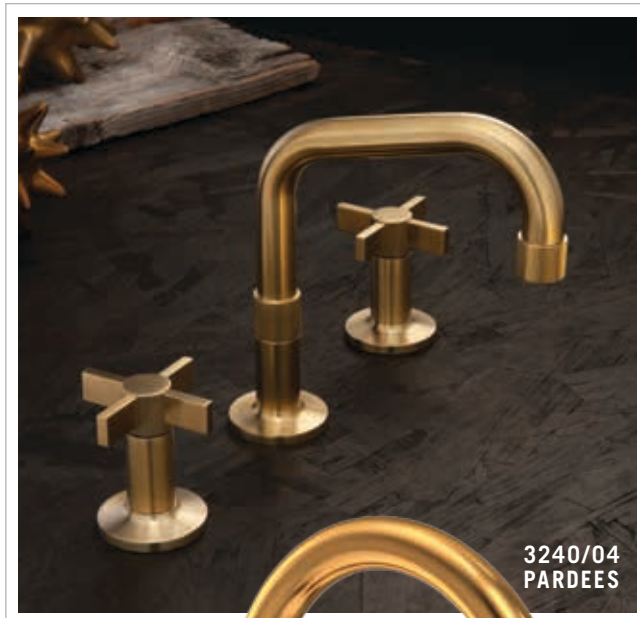

3270/ORB  
GRIFFEY

CLEMENS

**NEWPORT BRASS**  
Flawless Beauty. From Faucet to Finish.™

3260/06  
CLEMENS

3230/15A  
PARDEES

Industrial style was born out of the process of converting old factories, barns, and mechanical environments into modern living spaces. Showcasing the interplay between form and function, sleek industrial design marries subtle and restrained industrial cues such as knurling, coin edging, and rough casting with otherwise modern elements. Each new Newport Brass® collection incorporates specialized manufacturing techniques that evoke an edgy yet refined aesthetic for today's discerning homeowner.

**NEW  
PRODUCTS**

3270/30  
GRIFFEY

3240/04  
PARDEES

3250/15S  
CLEMENS

3300/034  
MUNCY

REFER TO THE AUGUST 2021 PRICE BOOK FOR PRICING INFORMATION

**NEWPORT BRASS**  
Flawless Beauty. From Faucet to Finish.™