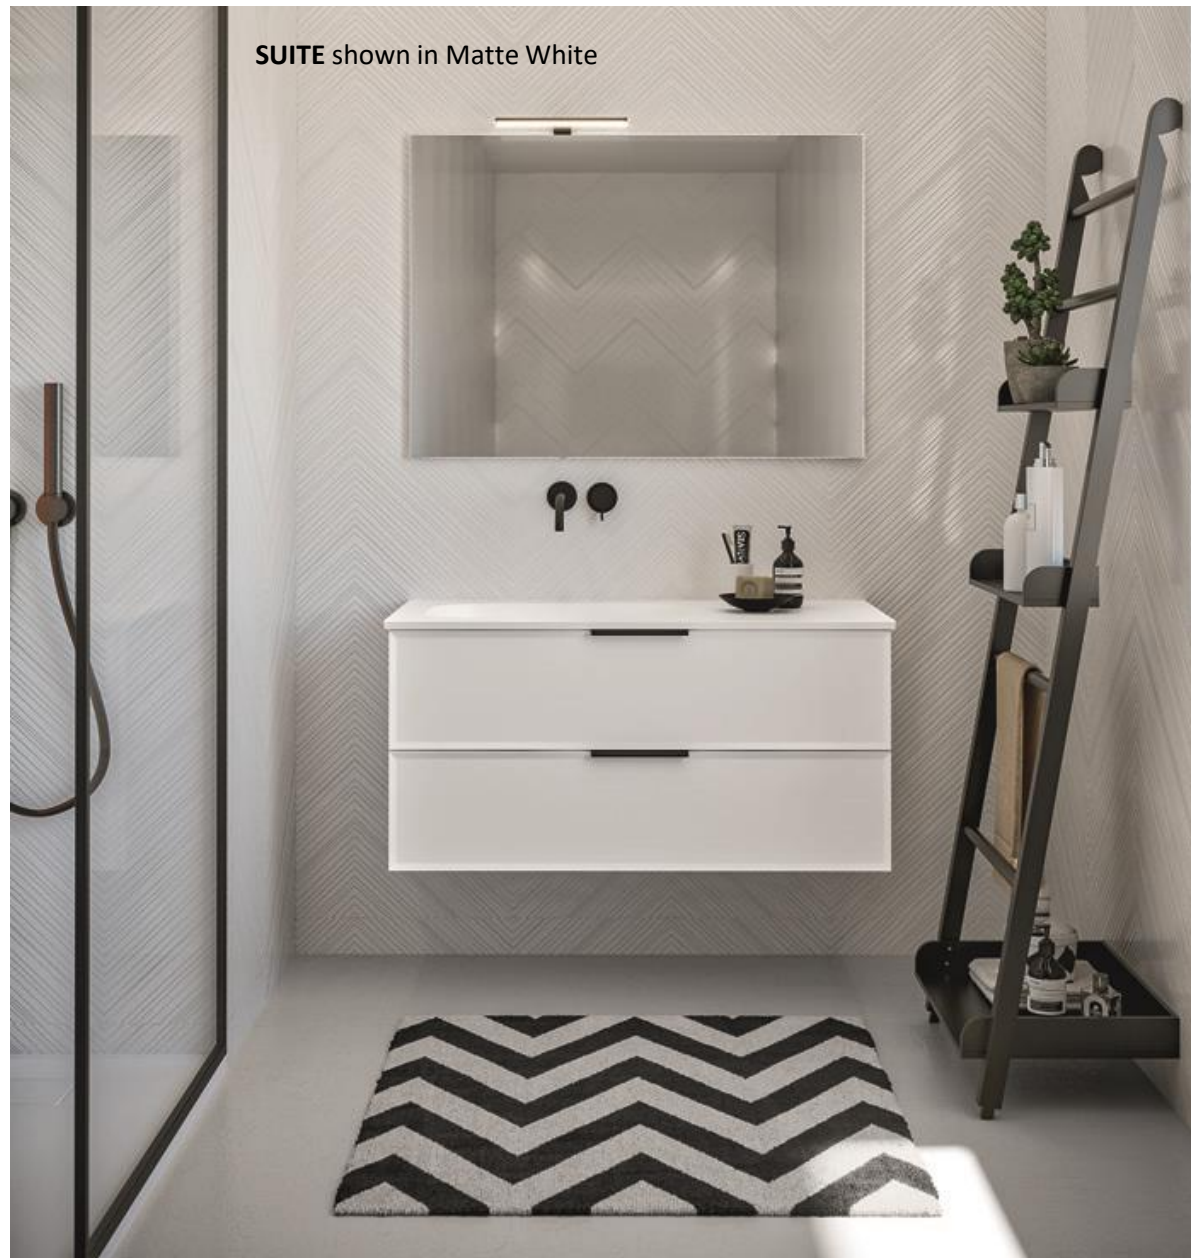

QUADRA – Classic design

Legs:

Prisma for Vintage Collection

Stick Legs for Suite Collection

Note:

All units require mounting to wall, legs provide additional support but are not designed to be stand alone.

Handles in CHROME come standard. Only when you require a different handle color this needs to be added.

SUITE shown in Matte White

SUITE 24" or 28" 3 drawers – shown in Creta Matte

SUITE – shown Malta Matte