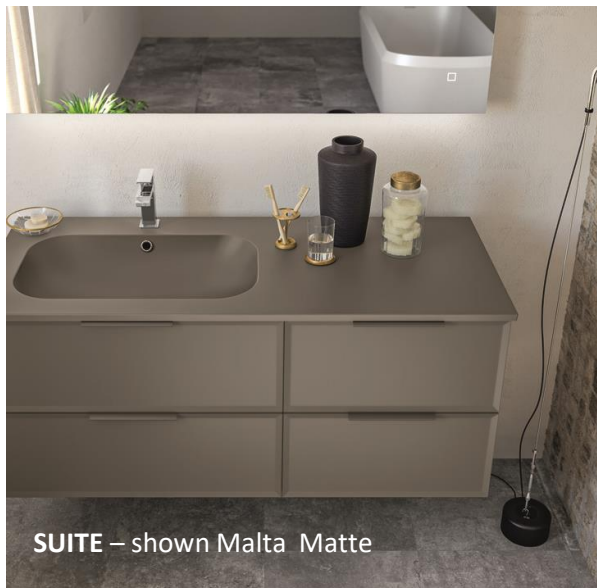

Handles in CHROME come standard. Only when you require a different handle color this needs to be added.

SUITE shown in Matte White

SUITE 24" or 28" 3 drawers – shown in Creta Matte

SUITE – shown Malta Matte