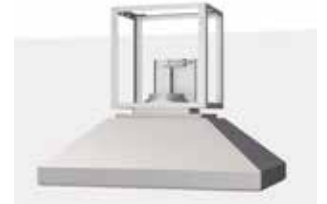

Allows for restricted CFM levels based on Make-Up Air requirements.

LumiLight LED Light Bulbs:

25,000-hour lifetime, dimmable LED, natural 3,000k color output, 3 year warranty. Integrated throughout more of our products.

ICON Touch® Controls:

5-speed touch controls that seamlessly integrate into the stainless steel.

ADA Compliant – RF Wireless Remote Control

Highest Quality

Zephyr uses high quality stainless steel that is welded and polished so there are no sharp edges or seams.

Quietest Hoods in the Industry

Zephyr ventilation products can get as low as 0.5 sones, which is the same level of sound as a soft whisper. Or as low as 1 sone, the same as a refrigerator hum.

Duct Cover Extension Option up to 12' Ceilings

All chimney wall and island range hoods can reach ceiling heights of up to 12' with the optional Duct Cover Extension.

Quick-Lock Installation System for Island Models - the easiest in the industry

Install an island range hood in 3 easy steps – what used to take 3+ people, now only takes 2! It's the easiest island range hood installation system in the industry.

Versatile Outdoor Options

From inserts to wall models, Zephyr outdoor ventilation hoods all share the same great features: 304-stainless steel; pro baffle filters; powerful blowers up to 1,200 CFM; large depth; and range of widths to cover even the largest of grills. Optional LED lighting available on all models.