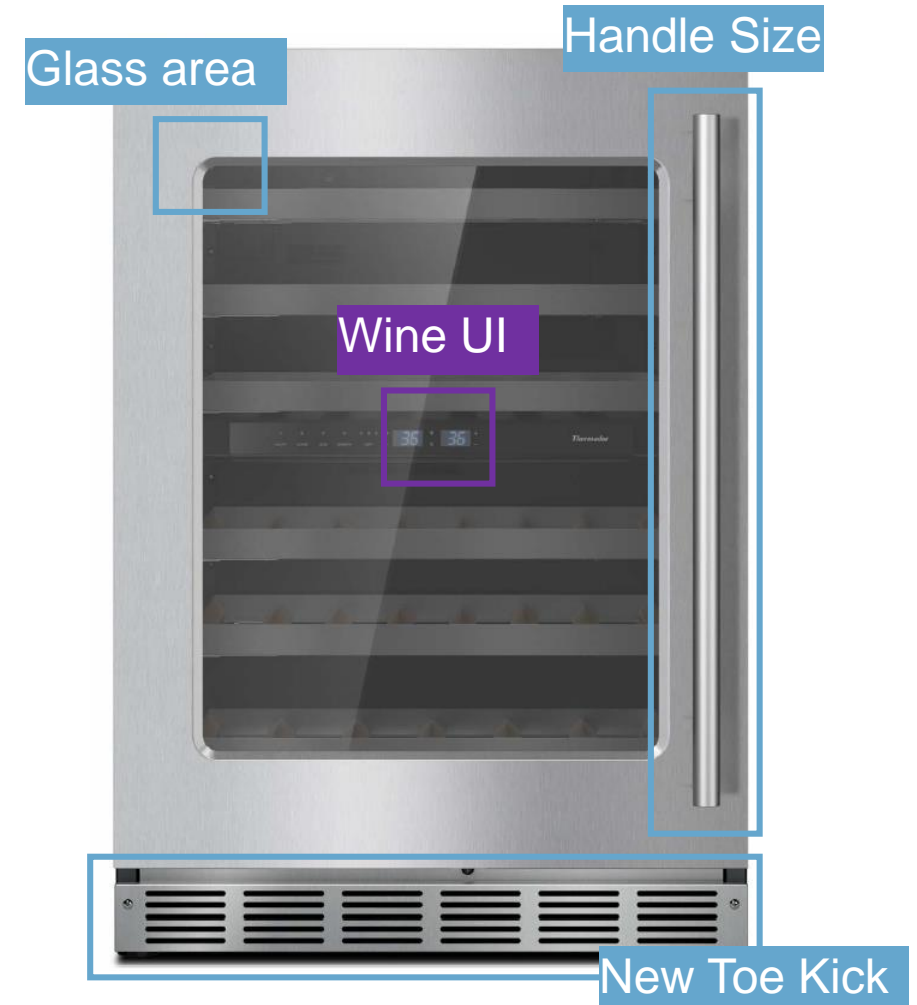

Under-Counter
New Products

Thermador[®]

New Under Counter Generation Update

 **Eco Friendly**
New R600 cooling refrigerant will benefit the consumer an the environment on energy consumption.

What's new?
Glass door

Current

Smaller **Glass window** area with a yet curved and more smooth inside frame
Handle a little bigger than previous generation
New **Toe Kick** Design
Wine UI will allow independent temperature control of the two temp zones

NEW

What's new?
Glass door UI

Refrigerator

Old:

New:

Wine

Old:

New:

What's new?
Double Drawer

New **Toe Kick** Design
New UI moves to the inside of the unit.
One less **divider** included in the unit

What's new? Double Drawer UI

Combo

Old:

New:

Refrigerator

Old: