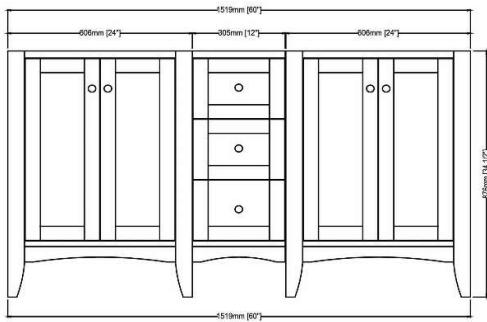

SHAKER AMERICANA (1512-Polar White)

LIFESTYLE

60" Modular Configuration

overall width: 60" with no top
1512-V24 (2) 24" Vanity (2)
1512-DB12 12" Drawer Bridge 3-Drawer

Top options:

- T-6122DWC 61" White Carrera (WC) - Marble / Ogee
- TQ-R6122DCM8 61" Crema (CM) - Quartz / Ogee
- TQ-R6122DCQ8 61" Carrera (CQ) - Quartz / Ogee
- TQ2-S6122DCM8 61" Crema (CM) - Quartz / Ease
- TQ2-S6122DCQ8 61" Carrera (CQ) - Quartz / Ease
- TQ2-S6122DCQ1 61" Carrera (CQ) - Quartz / Ease
- TQ2-S6122DSG8 61" Spectre Gray (SG) - Quartz / Ease
- TQ-S6022DBZ8 60" Blizzard (BZ) - Quartz / Ease
- TQ-S6022DBZ1 60" Blizzard (BZ) - Quartz / Ease
- TQ-S6022DCQ8 60" Carrera (CQ) - Quartz / Ease
- TQ-S6022DSG8 60" Spectre Gray(SG) - Quartz / Ease
- TQ2-V6022DCQ1 60" Vessel Carrera (CQ) - Quartz / Ease
- TS4-S6122DMW8 61" Matte White (MW) - fdSTONE™ / Ease
- TS4-S6122DMW1 61" Matte White (MW) - fdSTONE™ / Ease

bowl opening center to center: 36"

72" Modular Configuration

overall width: 72" with no top
1512-V30 (2) 30" Vanity (2)
1512-DB12 12" Drawer Bridge 3-Drawer

Top options:

- T-7322DWC 73" White Carrera (WC) - Marble / Ogee
- TQ-R7322DCM8 73" Crema (CM) - Quartz / Ease
- TQ-R7322DCQ8 73" Carrera (CQ) - Quartz / Ogee
- TQ2-S7322DCM8 73" Crema (CM) - Quartz / Ease
- TQ2-S7322DCQ8 73" Carrera (CQ) - Quartz / Ease
- TQ2-S7322DCQ1 73" Carrera (CQ) - Quartz / Ease
- TQ2-S7322DSG8 73" Spectre Gray (SG) - Quartz / Ease
- TQ-S7222DBZ8 72" Blizzard (BZ) - Quartz / Ease
- TQ-S7222DCQ8 72" Carrera (CQ) - Quartz / Ease
- TQ-S7222DSG8 72" Spectre Gray (SG) - Quartz / Ease

bowl opening center to center: 42"

Linen Tower

1512-V2118 21x18" Vanity
1512-HT2118 21" Linen Hutch

1512-V1816 18x16" Vanity
1512-HT1816 18x16" Linen Hutch

** indicates PHASE OUT items