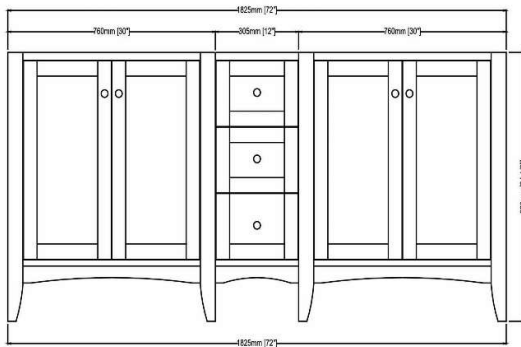

bowl opening center to center: 36"

72" Modular Configuration

overall width: 72" with no top  
 1512-V30 (2) 30" Vanity (2)  
 1512-DB12 12" Drawer Bridge 3-Drawer

Top options:

- T-7322DWC 73" White Carrera (WC) - Marble / Ogee
- TQ-R7322DCM8 73" Crema (CM) - Quartz / Ease
- TQ-R7322DCQ8 73" Carrera (CQ) - Quartz / Ogee
- TQ2-S7322DCM8 73" Crema (CM) - Quartz / Ease
- TQ2-S7322DCQ8 73" Carrera (CQ) - Quartz / Ease
- TQ2-S7322DCQ1 73" Carrera (CQ) - Quartz / Ease
- TQ2-S7322DSG8 73" Spectre Gray (SG) - Quartz / Ease
- TQ-S7222DBZ8 72" Blizzard (BZ) - Quartz / Ease
- TQ-S7222DCQ8 72" Carrera (CQ) - Quartz / Ease
- TQ-S7222DSG8 72" Spectre Gray (SG) - Quartz / Ease