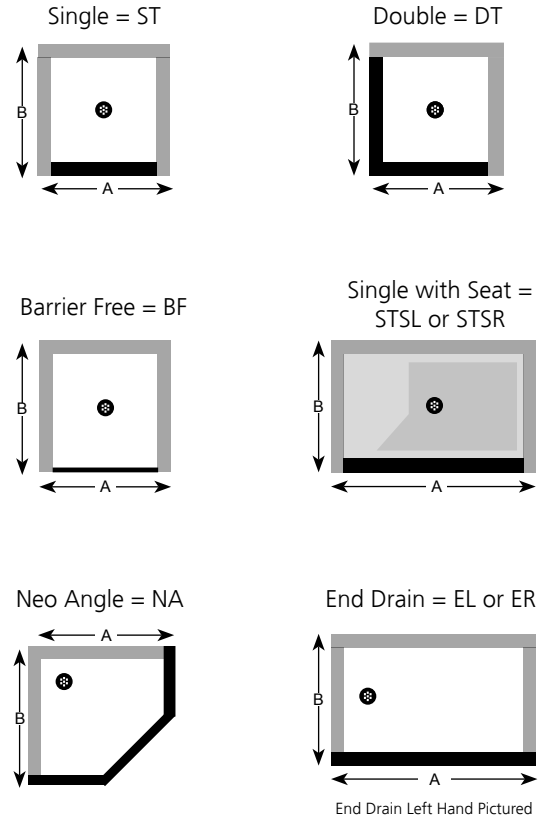

Standard Shower Bases

Round Drain Base includes drain with stainless steel cover

Model Number			Dimensions		List Price
Size	TC	- Color	A	B	
A3232	ST	- _ _	32"	32"	$785
A3434	ST	- _ _	34"	34"	$785
A3442	ST	- _ _	34"	42"	$880
A3636	ST	- _ _	36"	36"	$820
A3838	ST	- _ _	38"	38"	$820
A4234	ST	- _ _	42"	34"	$880
A4236	ST	- _ _	42"	36"	$880
A4242	ST	- _ _	42"	42"	$880
A4832	ST	- _ _	48"	32"	$880
A4834	ST	- _ _	48"	34"	$880
A4836	ST	- _ _	48"	36"	$880
A4848	ST	- _ _	48"	48"	$940
A5434	ST	- _ _	54"	34"	$940
A6032	ST	- _ _	60"	32"	$940
A6034	ST	- _ _	60"	34"	$940
A3636	DT	- _ _	36"	36"	$820
A3838	DT	- _ _	38"	38"	$820
A4242	DT	- _ _	42"	42"	$880
A3636	NA	- _ _	36"	36"	$820
A3838	NA	- _ _	38"	38"	$820
A4242	NA	- _ _	42"	42"	$880
A4848	NA	- _ _	48"	48"	$940
A4836	STSL	- _ _	48"	36"	$1,240
A4836	STSR	- _ _	48"	36"	$1,240
A6036	STSL	- _ _	60"	36"	$1,240
A6036	STSR	- _ _	60"	36"	$1,240
A3636	BF	- _ _	36"	36"	$940
A3939	BF	- _ _	39"	39"	$940
A4836	BF	- _ _	48"	36"	$940
A4848	BF	- _ _	48"	48"	$1,035
A6032	BF	- _ _	60"	32"	$1,035
A6036	BF	- _ _	60"	36"	$1,035
A6232	BF	- _ _	62"	32"	$1,035
A6636	BF	- _ _	66"	36"	$1,090
A6032	EL	- _ _	60"	32"	$1,000
A6032	ER	- _ _	60"	32"	$1,000

Threshold Configurations (TC)

= Threshold

Shower Base Accessories

Grab Bar (for shower base with seat)

Splash Track (for barrier free shower bases)

Drain Cover Upgrade
(For round and square drains only)

Part

GBMAD- _ _ $220

BFST (Stainless Steel) $325

SB DRAIN-**P B** (Polished Brass) $80

SB DRAIN-**S N** (Satin Nickel) $80

List Price

= ADA Compliant

- _ _ = Select desired shower base color. (See page 3 for color/finish designation)