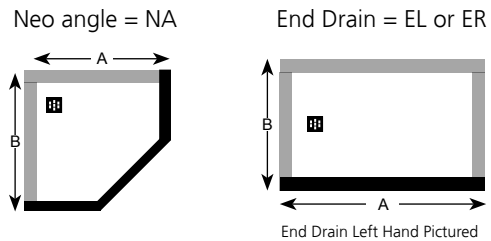

Square Drain Base includes drain with stainless steel cover

Model Number	Dimensions		List Price
	Size	TC - Color	
S3636	36"	36"	$880
S3838	38"	38"	$880
S4234	42"	34"	$940
S4236	42"	36"	$940
S4242	42"	42"	$940
S4832	48"	32"	$940
S4834	48"	34"	$940
S4836	48"	36"	$940
S4848	48"	48"	$1060
S5434	54"	34"	$1060
S6032	60"	32"	$1060
S6036	60"	36"	$1060

Threshold Configuration

S3636	NA	36"	36"	$880
S3838	NA	38"	38"	$880
S4242	NA	42"	42"	$940
S4848	NA	48"	48"	$1,060
CT S6030	EL	60"	30"	$1,060
CT S6032	EL	60"	32"	$1,060
CT S6034	EL	60"	34"	$1,060
CT S6036	EL	60"	36"	$1,060
CT S6030	ER	60"	30"	$1,060
CT S6032	ER	60"	32"	$1,060
CT S6034	ER	60"	34"	$1,060
CT S6036	ER	60"	36"	$1,060

Channel Drain Base includes drain with stainless steel cover

Threshold Configurations (*=ST; DT; TT; FS) (select configuration)

C3636	36"	36"	$1,090	
C3838	38"	38"	$1,090	
C4242	42"	42"	$1,090	
C4848	48"	48"	$1,270	
CT C6032	EL	60"	32"	$1,270
CT C6034	EL	60"	34"	$1,270
CT C6036	EL	60"	36"	$1,270
CT C6032	ER	60"	32"	$1,270
CT C6034	ER	60"	34"	$1,270
CT C6036	ER	60"	36"	$1,270
C6032	BF	60"	32"	$1,270

Threshold Configurations (TC)

= Threshold