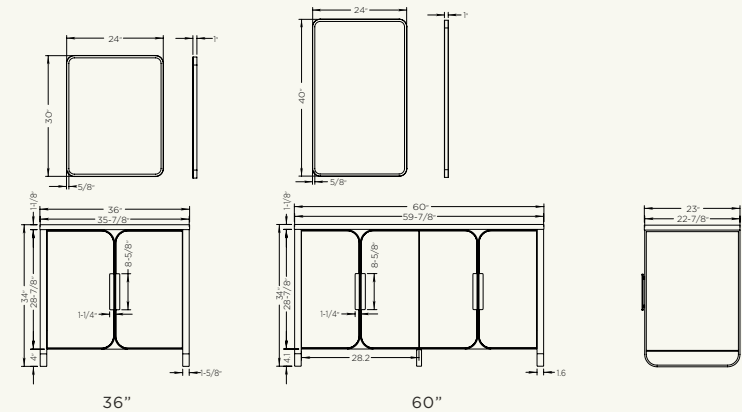

BERGMAN

Stainless steel sleigh legs and hardware, along with a bold metal banding detail, create a striking contrast with the rounded oak doors. The interior features an open shelf and full drawer for ergonomic storage.