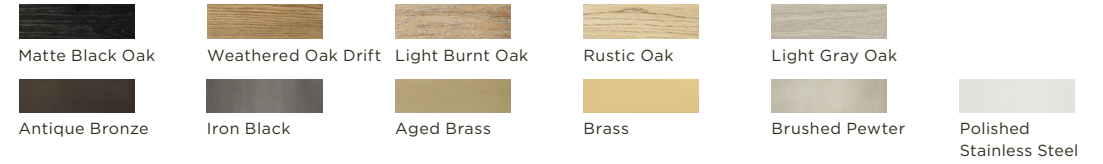

# MIRRORS

**MIXED METAL MIRROR**

Aged Brass/ Antique Bronze (shown)  
 CM2440M8788      24" x 40"      \$1,499  
 Brushed Pewter/ Iron Black  
 CM2440M6968      24" x 40"      \$1,499

**WOOD MIRROR WITH METAL INLAY**