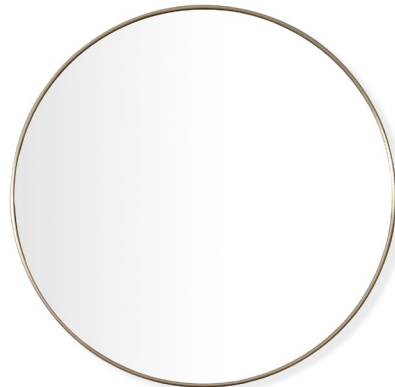

ROUND METAL MIRROR

Brass
CM0030C86   30" Diameter $1,499