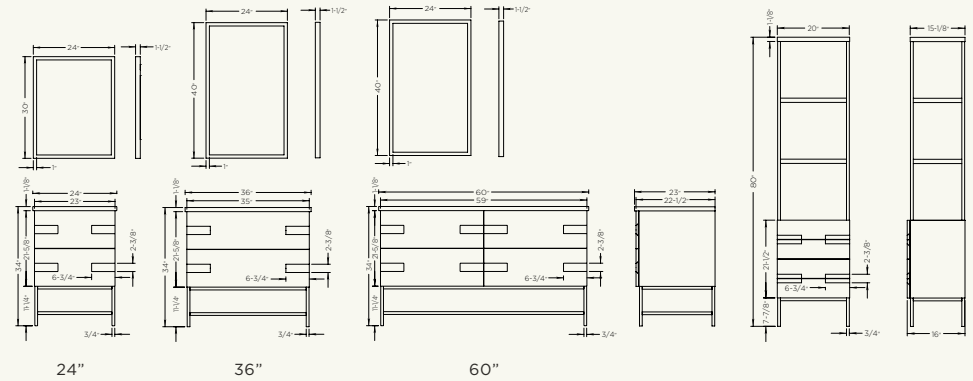

FINISHES	ITEM	SKU	SIZE	LIST PRICE
  Matte Black Oak with Aged Brass	Matte Black Oak with Aged Brass			
	Single Vanity	CVSE2421587	24" w	$3,599
	Single Vanity	CVSE3621587	36" w	$3,999
	Double Vanity	CVSE6021587	60" w	$6,199
	Linen Cabinet	CSSE208021587	20" w x 80" h	$4,679
Mirrors: page 37				
  Natural Gray with Brushed Pewter	Natural Gray with Brushed Pewter			
	Single Vanity	CVSE2420169	24" w	$3,599
	Single Vanity	CVSE3620169	36" w	$3,999
	Double Vanity	CVSE6020169	60" w	$6,199
	Linen Cabinet	CSSE208020169	20" w x 80" h	$4,679
Mirrors: page 37				

Vanity top drawers are false front
Vanity bottom drawers are plumbing drawers
Open shelf storage below drawers
Coordinating linen cabinet
Linen cabinet top drawer is split drawer
Coordinating mirror available