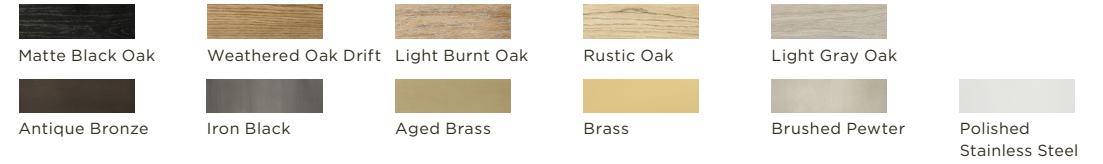

MIRRORS

Add the finishing touch with decorative mirrors designed to complement the Craft Series collections, but versatile enough to make a stunning statement in any space.

THIN FRAMED METAL MIRROR

Polished Stainless Steel (shown)

CM2430F84	24" x 30"	$1,799
CM2440F84	24" x 40"	$1,899
Brushed Pewter		
CM2430F69	24" x 30"	$1,799
CM2440F69	24" x 40"	$1,899