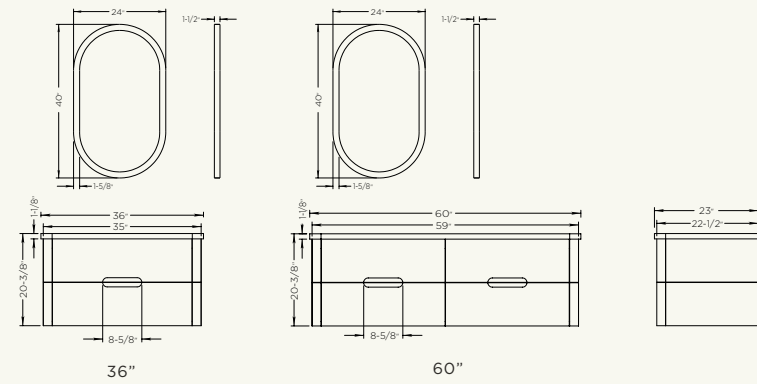

FINISHES

ITEM

Rustic Oak
Single Vanity
Double Vanity
Mirror page 37

SKU

CVHE36204
CVHE60204

SIZE

36" w
60" w

LIST PRICE

$2,799
$4,529

Top drawers are false front
Bottom drawers are plumbing drawers
Coordinating pill-shaped mirror