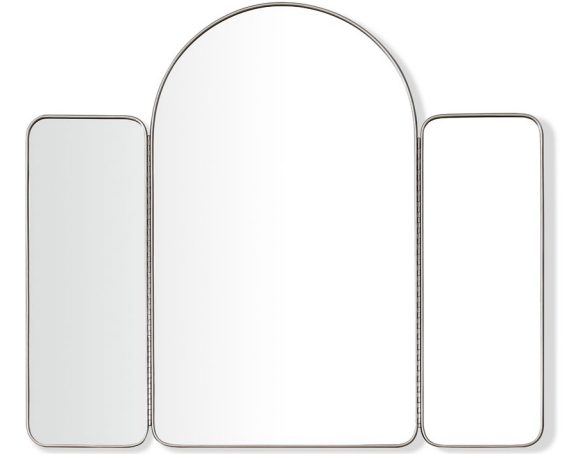

TRIPTYCH METAL MIRROR

Brushed Pewter (shown)
CM4740T69   47" x 40" $3,349
Aged Brass
CM4740T87   47" x 40" $3,349