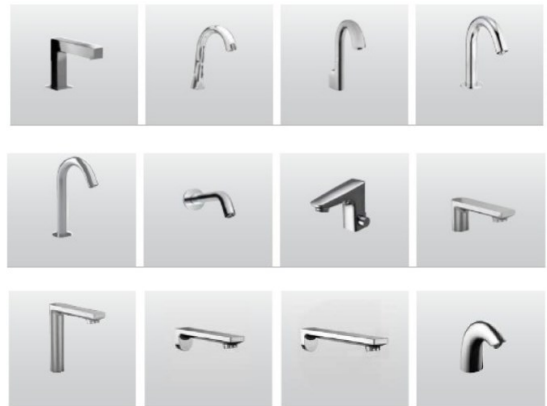

- 2. Sensor self-configuration**
Faucet configures itself automatically and optimizes its detection range in consonance with the lavatory sink

- No manual adjustment needed when lavatory is changed
- No erroneous detection of foreign objects (i.e. towel left in sink) as hands

- 3. Polarized glass**
 - Prevent glare and reflections of glass
 - No erroneous detection

Choose from a variety of Spout Styles and flow gpm

1 gpm, or .5 gpm, or .035 gpm

Combine with a Flow controller

1 gpm spout— 10 seconds on-demand
 .5gpm spout— 10 seconds on-demand
 or 20 seconds continuous
 .35gpm spout— 20 seconds on-demand