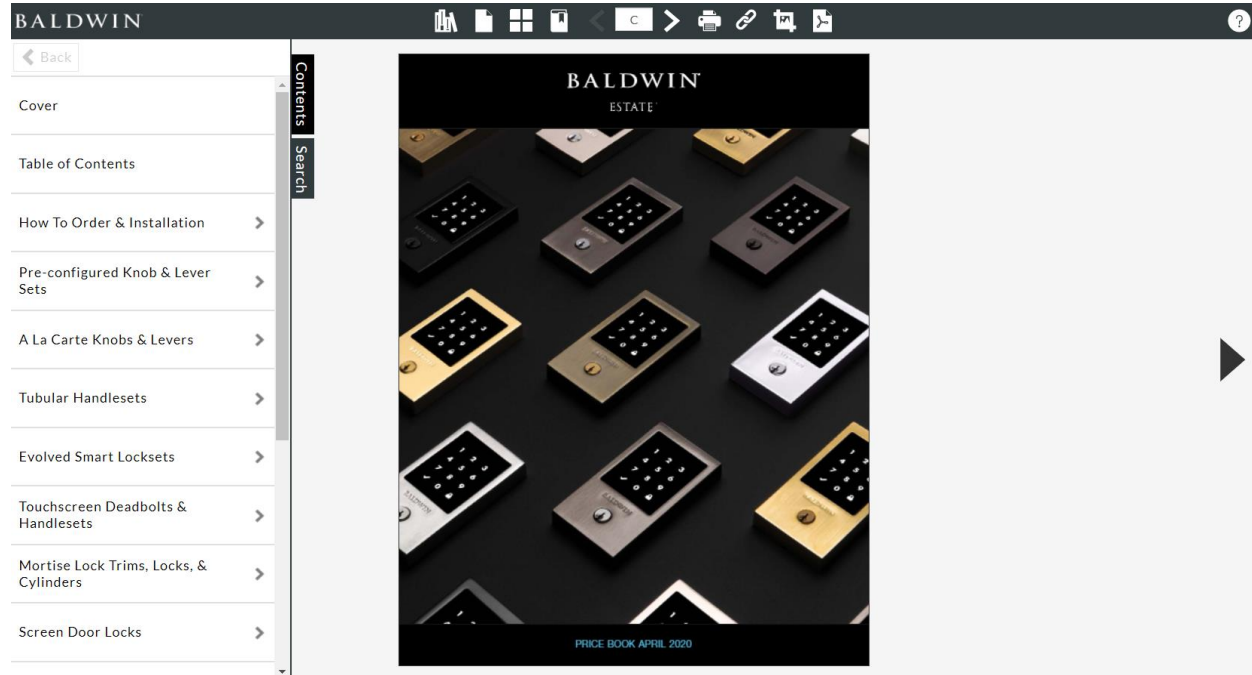

Publication

Once a user has selected a publication, the interface will no longer display in the bookshelf format. Here, users can page through an entire publication and engage with a number of toolbar features.

Image 2) Individual publication (Baldwin Estate Price Book) selected, with Contents tab displayed open

Toolbar Features

_ Bookshelf icon that sends user back to bookshelf page with different titles

_ Single/Facing toggle that allows user to switch between single page and spread pages

_ Thumbnails icon that provides user with scrollable grid view of all pages in publication

_ Bookmark icon that gives note-taking feature for bookmarking of favorite pages

_ Page input and arrows for going direct to page or clicking through one at a time

_ Print icon that opens instructions for printing a range of pages to local printer