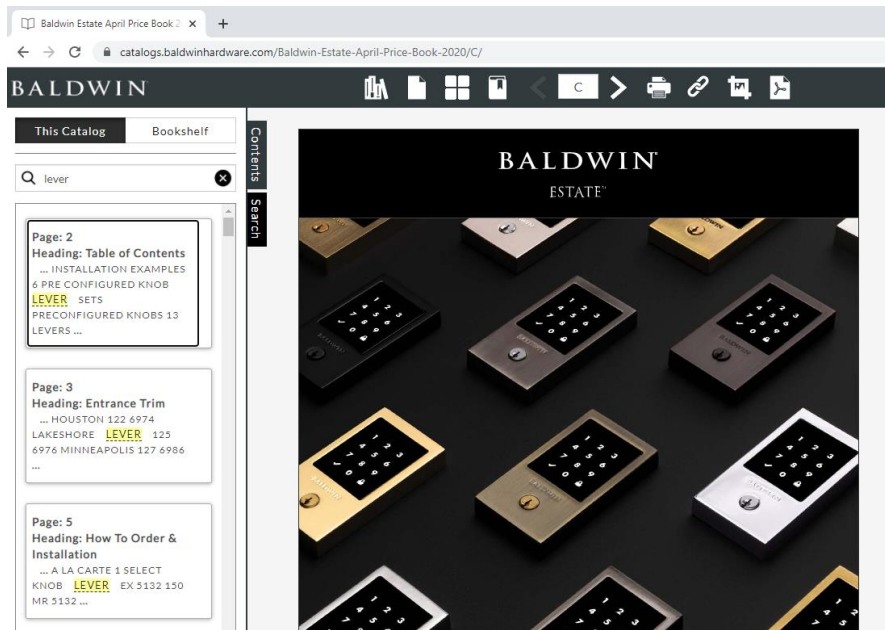

- Other publications can be accessed and searched from within an individual publication. Just open the "Search" tab on the left-hand side to see options to search "This Catalog" versus the "Bookshelf." Selecting a publication will load the new publication and populate search results in the tab container.