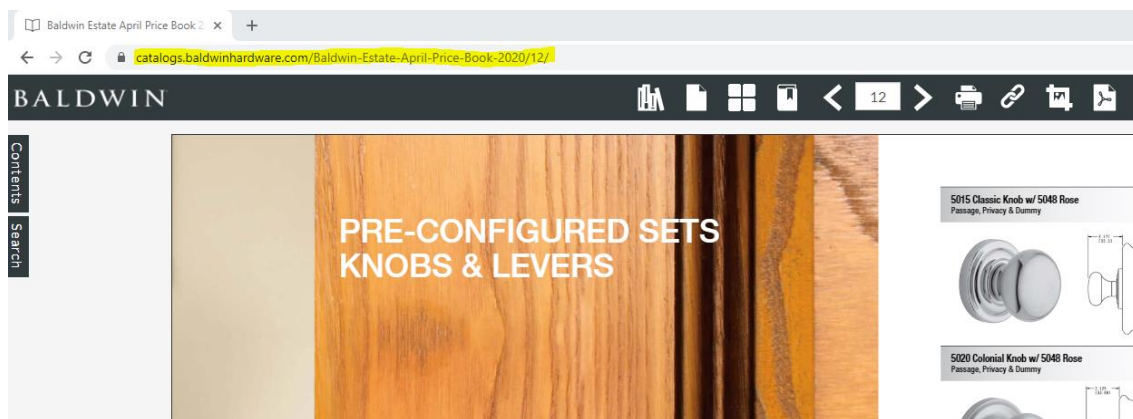

\_ Help icon that loads instructional dialogue for navigating and using digital catalog

## Tabs

\_ Contents tab that displays interactive table of contents for jumping directly to sections

\_ Search tab that allows users to search within individual publication or entire bookshelf

## Helpful Tips

- The URL link is dynamic and updates as a user makes their way through the catalog. This makes sharing simple — just copy and paste the URL in your browser address bar. For example, selecting the Baldwin Estate April Price Book 2020 publication changes the URL to "<https://catalogs.baldwinhardware.com/Baldwin-Estate-April-Price-Book-2020/C/>" — a URL that goes directly to the cover page of this specific publication. As the user navigates this given publication, the page number in the URL will alter and display a link that goes directly to a given page (like the knobs and levers section here — <https://catalogs.baldwinhardware.com/Baldwin-Estate-April-Price-Book-2020/12/>).