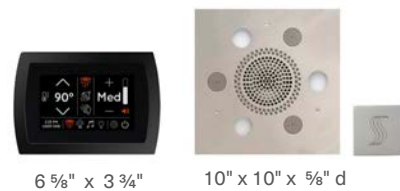

Serenity Light, Sound, Rainhead (Round) + SteamVection Steamhead

5 3/4" x 4" x 3/4" d

10" x 10" x 5/8" d

SignaTouch 5" inch Modern Recessed

Control trim available in black or white only

Serenity Light, Sound, Rainhead (Square) + SteamVection Steamhead