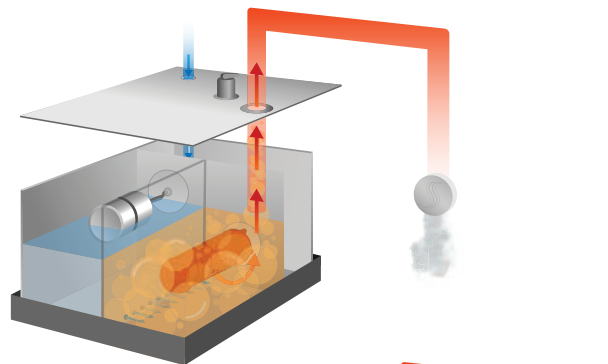

ThermaSol steam showers create floor-to-ceiling temperature uniformity

SteamVection (THERMASOL EXCLUSIVE)

Industry best for room temperature uniformity

How it Works: SteamVection delivers floor-to-ceiling temperature uniformity within the steam shower so there are no variable heat ranges. ThermaSol's steamhead can also be placed a mere three inches from the wall, thereby avoiding intrusion into one's usable shower space.

Split-Tank Technology (THERMASOL EXCLUSIVE)

Longevity and performance through design

How it Works: Water is pre-heated in the water reservoir and passes to the boiling side only at the exact rate of steam production.

PowerFlush (THERMASOL EXCLUSIVE)

Your very own cleaning technician

How it Works: PowerFlush was specifically engineered to purge calcification build-up from the inner tank. This unique system uses a combination of household water-line force (40 to 80 lbs.) and specially designed inner tank "speed slots" to increase the water velocity. This concentrated thrust of water pressure effectively sweeps the bottom of the tank, removing build-up.