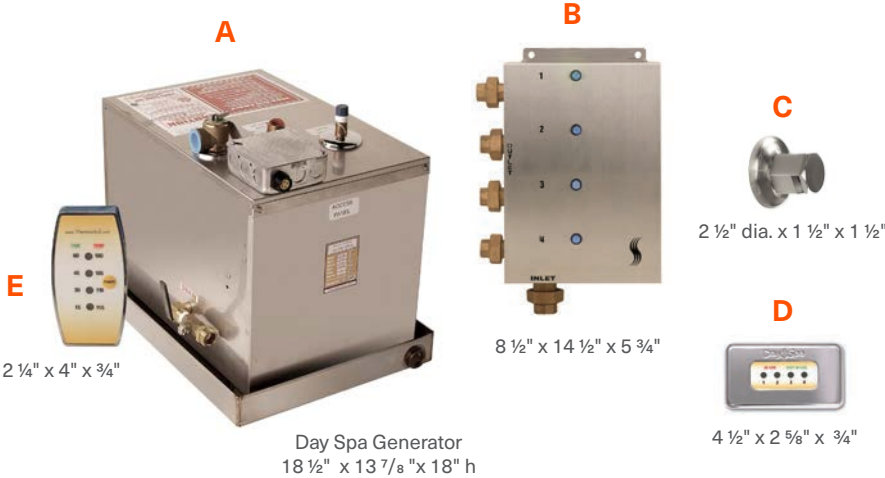

Day Spa Systems

Smaller in size compared to ThermaSol's larger commercial units, ThermaSol's Day Spa systems are designed to provide steam independently or simultaneously for up to four separate rooms.

- **A** Day Spa Generators can be plumbed up to 50 feet from steam room.
- **B** Distribution System
- **C** Aroma Steamhead
- **D** Front Desk Control Sentinel
- **E** Room Control

MODEL	DESCRIPTION	LIST
DS-2-150	Day Spa 2 room system, 10kW-150	$5,155
DS-2-250	Day Spa 2 room system, 12kW-250	$6,035
DS-2-400	Day Spa 2 room system, 16kW-400	$7,415
DS-2-650	Day Spa 2 room system, 20kW-650	$7,570
DS-3-150	Day Spa 3 room system, 10kW-150	$5,800
DS-3-250	Day Spa 3 room system, 12kW-250	$6,645
DS-3-400	Day Spa 3 room system, 16kW-400	$8,015
DS-3-650	Day Spa 3 room system, 20kW-650	$8,175

MODEL	DESCRIPTION	LIST
DS-4-150	Day Spa 4 room system, 10kW-150	$6,415
DS-4-250	Day Spa 4 room system, 12kW-250	$7,255
DS-4-400	Day Spa 4 room system, 16kW-400	$8,635
DS-4-650	Day Spa 4 room system, 20kW-650	$8,790
DS-SEN-PC	Spa Room Sentinel Polished Chrome	$365