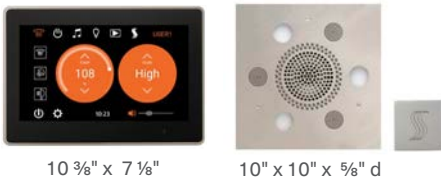

10 3/8" x 7 1/8"

10" x 10" x 5/8" d

MODEL	CONTROL	LIST
WSTP10S-XX	ThermaTouch 10" inch	$5,620

ThermaTouch 7" inch Control trim available in black or white only
Serenity Light, Sound, Rainhead (Square) + SteamVection Steamhead