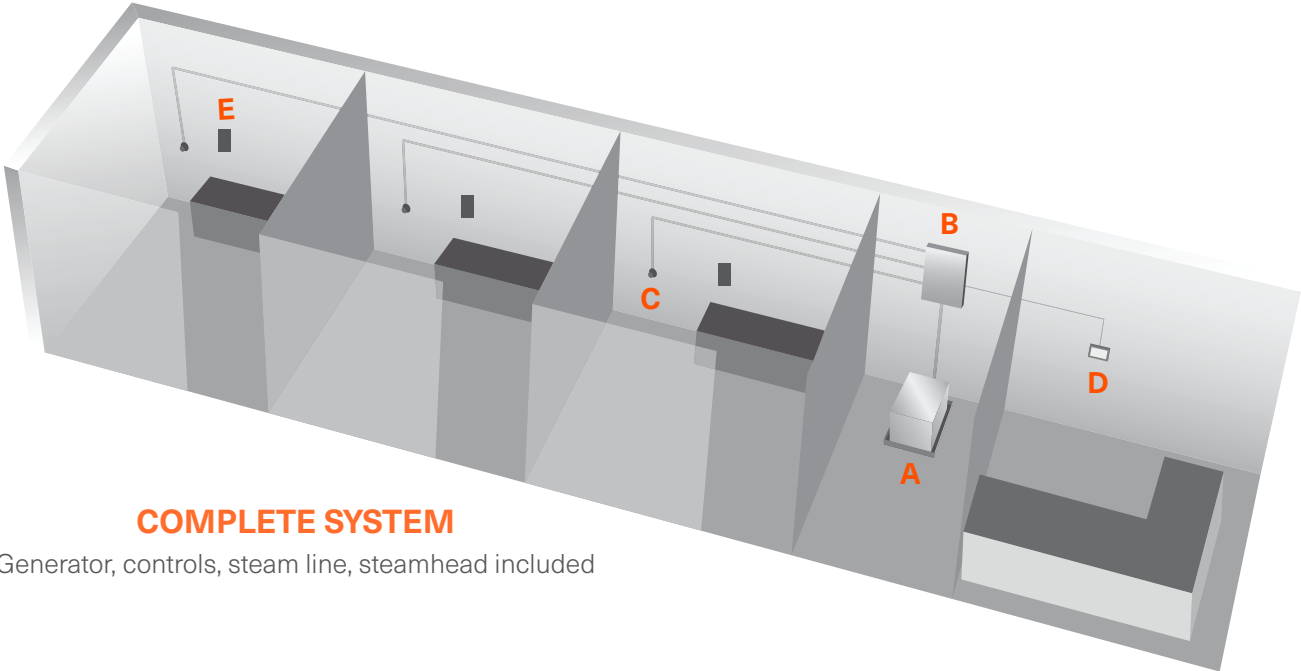

COMPLETE SYSTEM

Generator, controls, steam line, steamhead included