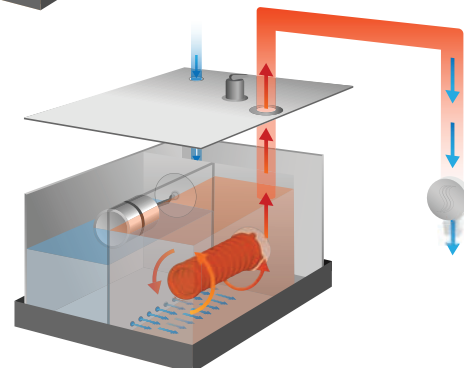

ThermaSol steam showers create floor-to-ceiling temperature uniformity

SteamVection (THERMASOL EXCLUSIVE)

Industry best for room temperature uniformity

How it Works: SteamVection delivers floor-to-ceiling temperature uniformity within the steam shower so there are no variable heat ranges. ThermaSol's steamhead can also be placed a mere three inches from the wall, thereby avoiding intrusion into one's usable shower space.

Split-Tank Technology (THERMASOL EXCLUSIVE)

Longevity and performance through design

How it Works: Water is pre-heated in the water reservoir and passes to the boiling side only at the exact rate of steam production.

PowerFlush (THERMASOL EXCLUSIVE)

Your very own cleaning technician

How it Works: PowerFlush was specifically engineered to purge calcification build-up from the inner tank. This unique system uses a combination of household water-line force (40 to 80 lbs.) and specially designed inner tank "speed slots" to increase the water velocity. This concentrated thrust of water pressure effectively sweeps the bottom of the tank, removing build-up.