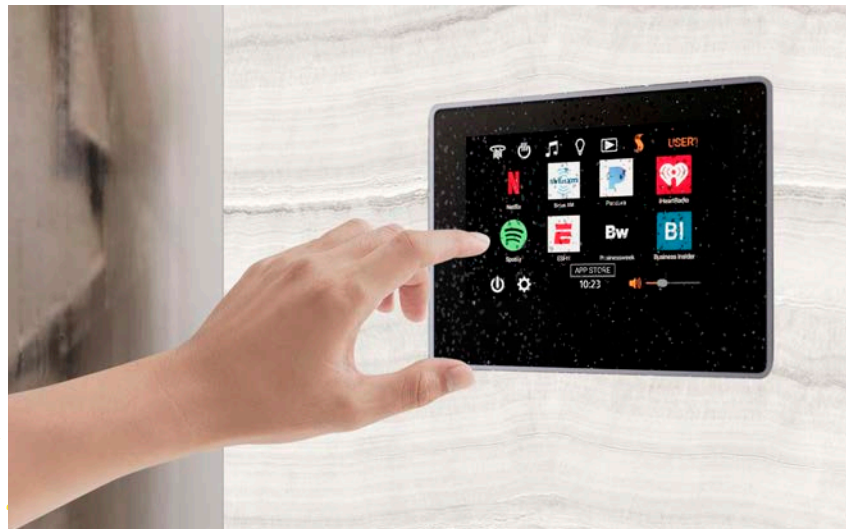

Shower Exactly the way you want. ThermaSol's performance engineered products allow you to customize and control every part of your daily showering experience — from precision water volume and temperature control, to selecting your preferred water outlets, to activating steam, sound and light therapy systems.