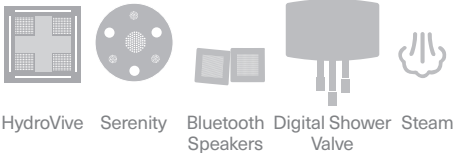

ThermaTouch Control

Available in 2 sizes

7" inch with standard black or white trim
10" inch with upgraded trim of choice and built-in microphone for smart features/verbal commands

Compatible with these ThermaSol products

HydroVive Serenity Bluetooth Speakers Digital Shower Valve Steam

- Integrated App Store featuring the most popular platforms; live TV, sports, news, music, health & wellness, streaming and more!
- Built-in Bluetooth®, stereo audio output when paired with Serenity Light, Sound, Rainhead, or Hydrovive.
- Integrated connection to the Internet via WiFi or Ethernet cable to stay up to date with newly released features.
- Fully waterproof
- 2 customizable user settings for full command over steam, shower, lighting and listening experience.
- Smart Home Assistant Compatibility: Allow user to remotely control smart shower. Works with Alexa, HomeKit*, Google Assistant*
  *coming soon in an app update.