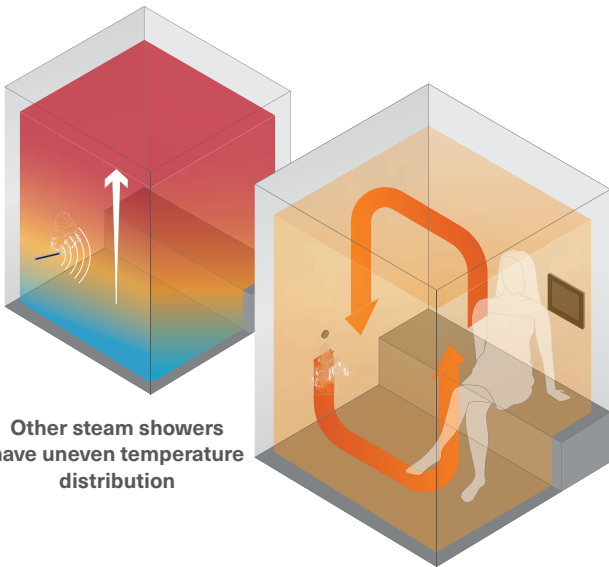

For every foot of ceiling height over 8 ft., choose next size generator.
(up to 10 ft.) All interior wall material is irrelevant.

Innovations and Industry Firsts

Combining revolutionary smart home technology with six decades of engineering expertise, ThermaSol has created the most advanced steam shower experience available on the market today.

SmartSteam (PATENTED)

The ultimate in temperature control.

Available on ProSeries™ III model only

How it Works: SmartSteam™ produces the precise volume of steam required to maintain your desired room temperature while providing a quiet, relaxed experience. This is accomplished by metering the output of power; the unit only uses enough power to support your requested temperature – no more, no less.

ThermaSol steam showers create floor-to-ceiling temperature uniformity

SteamVection (THERMASOL EXCLUSIVE)

Industry best for room temperature uniformity

How it Works: SteamVection delivers floor-to-ceiling temperature uniformity within the steam shower so there are no variable heat ranges. ThermaSol's steamhead can also be placed a mere three inches from the wall, thereby avoiding intrusion into one's usable shower space.