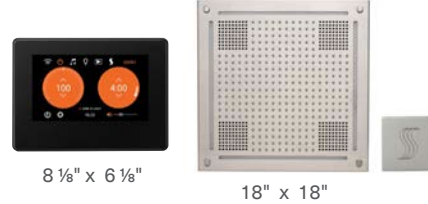

8 1/8" x 6 1/8"

18" x 18"

MODEL	CONTROL	LIST
WHSTP7S-XX	ThermaTouch 7" inch	$9,940

ThermaTouch 10" inch + Serenity Light, Sound, Rainhead (Round) + SteamVection Steamhead