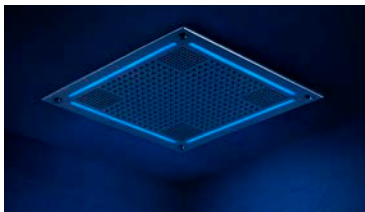

Digital Shower Valve

The Smart Digital Shower Valve allows precision control of water volume and exact temperatures.

Digital Shower Valve

HydroVive Light, Sound, Rain

HydroVive fuses ahead-of-its-time design and technology into a single module featuring full-spectrum lighting, enhanced audio, new rainhead effects and more.