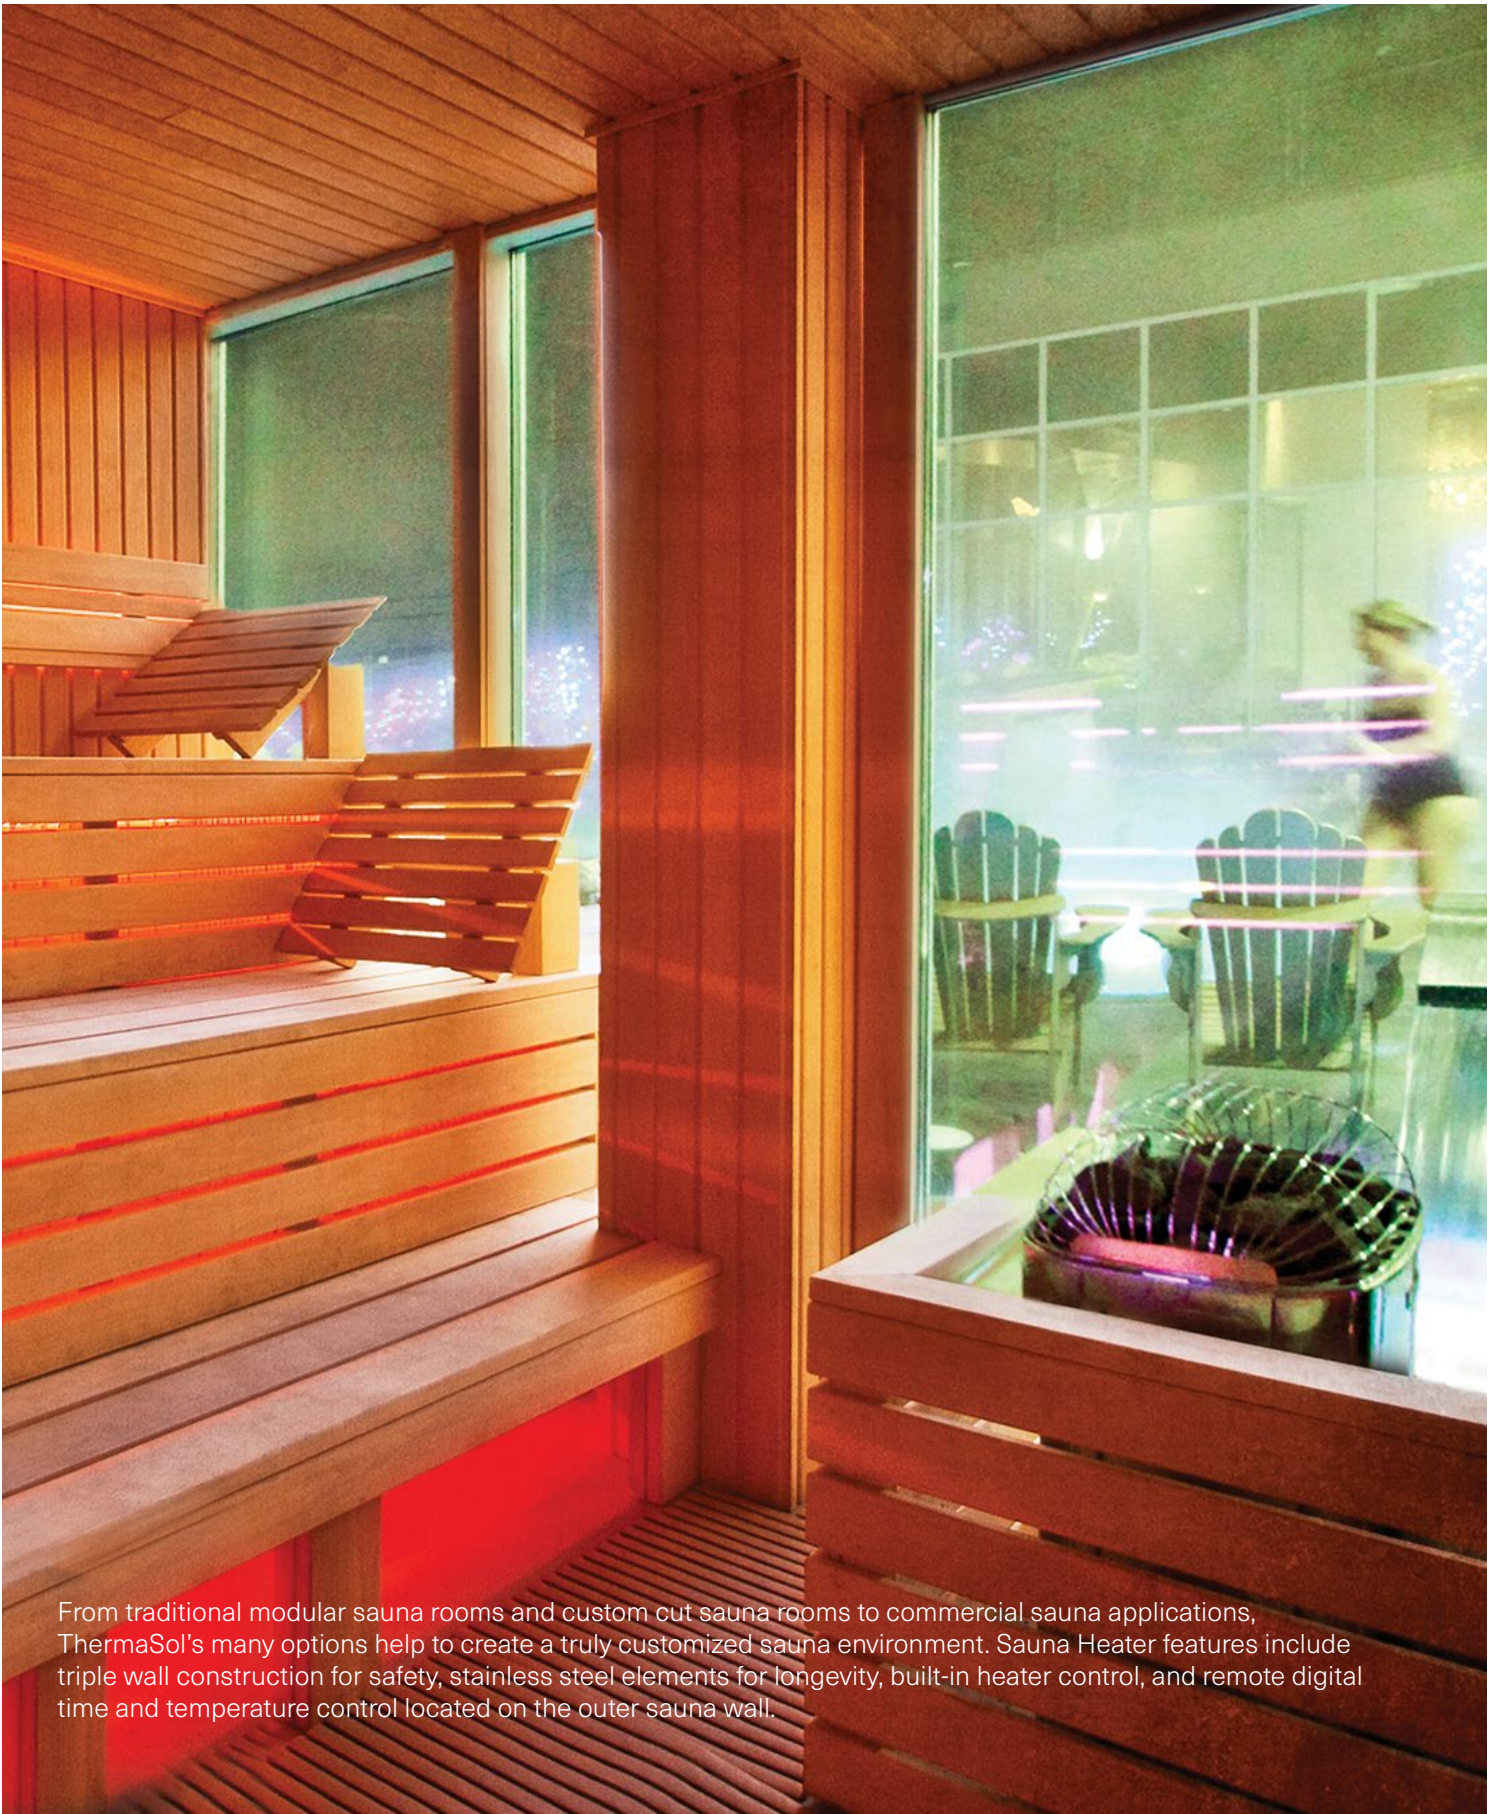

From traditional modular sauna rooms and custom cut sauna rooms to commercial sauna applications, ThermaSol's many options help to create a truly customized sauna environment. Sauna Heater features include triple wall construction for safety, stainless steel elements for longevity, built-in heater control, and remote digital time and temperature control located on the outer sauna wall.