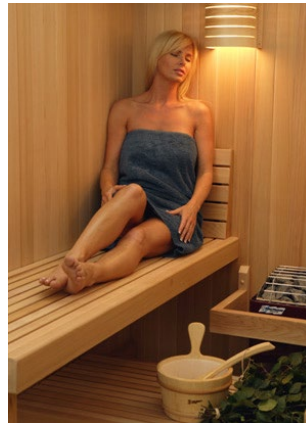

Commercial + Residential Sauna Heaters

ThermaSol has been dedicated to revolutionizing the modern wellness experience for over six decades. In addition to its steam innovations for the home, the company is known for crafting the industry's most advanced commercial and residential sauna heaters and sauna rooms.

Traditional Sauna Room