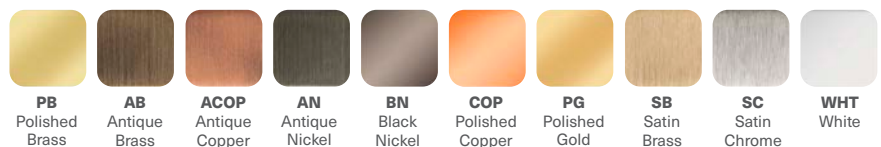

Group A/B finishes available in 15 finishes Colors may differ slightly from their appearance on your screen or in print.

Group A Availability: In Stock

Group B Availability: Up to 4 weeks

HYDROVIVE

RENEWAL THROUGH LIGHT, SOUND AND WATER