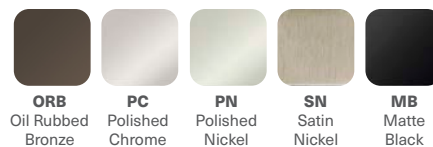

CHOICE OF FINISH

Select desired finish and replace **XX** with code

Colors may differ slightly from their appearance on your screen or in print.

**Shower accessories only available in GROUP A finishes

Group A Availability: In Stock