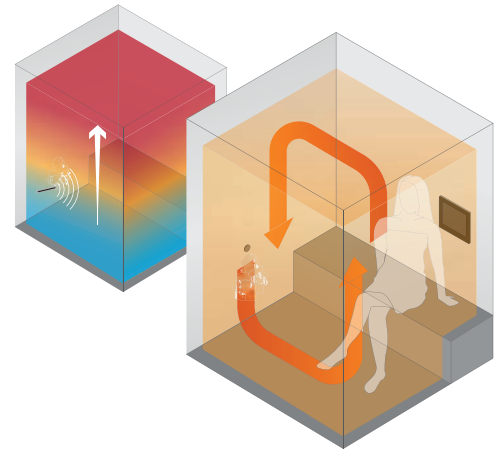

In-shower Bluetooth Speakers

Stream your favorite playlists in the shower with ThermaSol's state-of-the-art in-shower Bluetooth Speakers. Pair the speakers with ThermaTouch controls for an even more personalized and immersive showering experience. Installation is easy — just plug and play! No steam required. No additional equipment needed.

- Available in Group A/B finishes
- Input power: DC12V/1A
- Bluetooth version: 2.1+EDR
- Stereo
- Speaker unit: 8ohm 5W/10W (Max)
- UL Approved

Bluetooth® Speakers
5" x 5" x 4 1/2" d

SteamVection

SteamVection Steamhead
1 3/4" x 1 3/4"

ThermaSol's SteamVection steamhead brings the benefits of a world-class spa into your home with the industry's most advanced, reliable and efficient equipment available. Using the science of convection, this state-of-the-art design delivers floor-to-ceiling temperature uniformity within the steam shower while adhering to ThermaSol's trademark functionality, design and safety. This means consistent and even temperature zones for ThermaSol Smart Shower users — not the variable heat ranges that typically occur in steam showers.

ThermaSol's steamhead also allows the closest proximity to the outlet, called "the steam emitting area."

Without SteamVection, steam shower room temperatures may result in uneven temperature distribution.