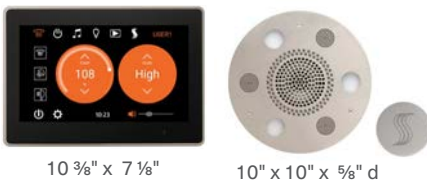

10 3/8" x 7 1/8"

10" x 10" x 5/8" d

MODEL	CONTROL	LIST
WSTP10R-XX	ThermaTouch 10" inch	$5,620

ThermaTouch 7" inch Control trim available in black or white only
Serenity Light, Sound, Rainhead (Round) + SteamVection Steamhead