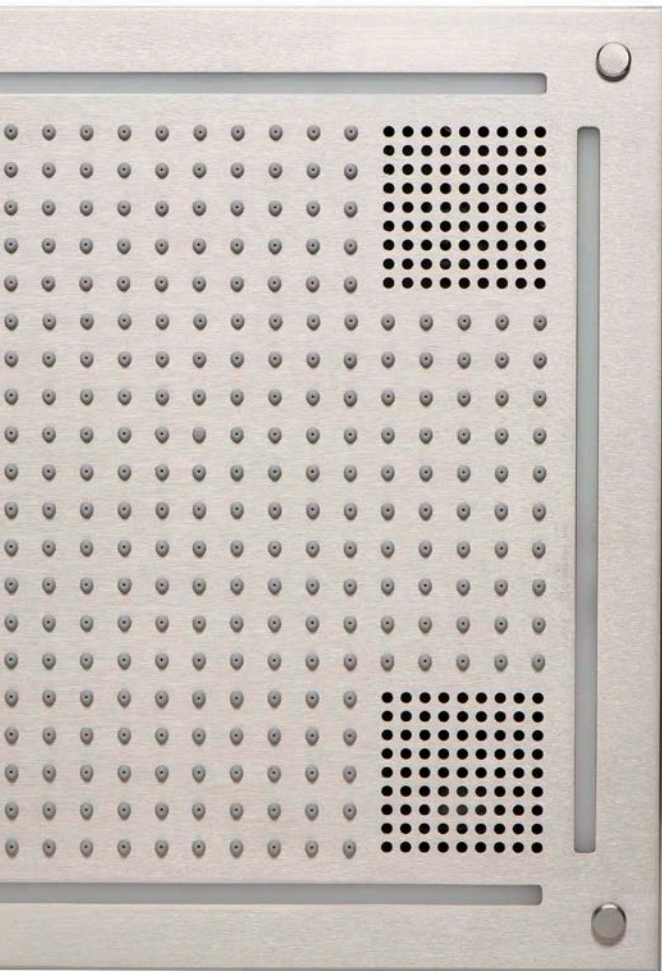

Renewal through Light, Sound and Water

Taking a cue from the original Serenity Light, Sound and Rainhead, the engineers at ThermaSol have integrated the latest technology in a single, sleek, self-contained module for their next innovation: HydroVive.

In an industry first, HydroVive fuses full-spectrum LED lighting, enhanced audio technology for distortion-free sound, a dynamic new rainhead and other high-tech elements. The result is a true "ahead-of-its-time" showering experience that brings the multi-sensory powers of light, sound and water under the user's complete control. When paired with ThermaSol's Smart Shower Valve and ThermaTouch interface, the user can personalize every element of their shower.