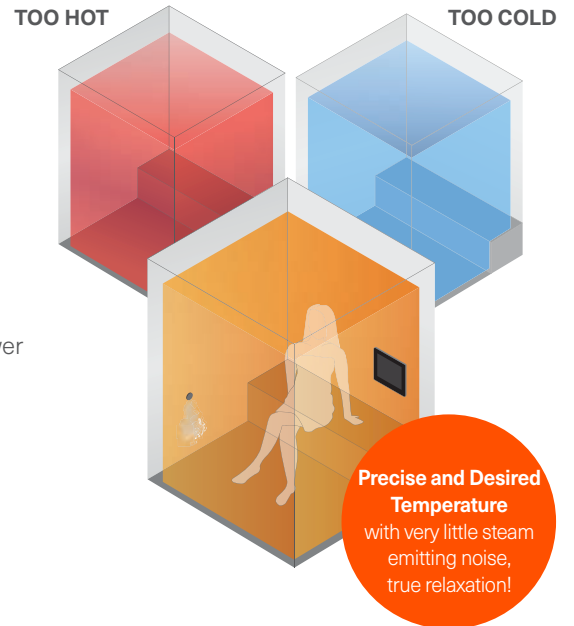

Innovations and Industry Firsts

Combining revolutionary smart home technology with six decades of engineering expertise, ThermaSol has created the most advanced steam shower experience available on the market today.

SmartSteam (PATENTED)

The ultimate in temperature control.

Available on ProSeries™ III model only

How it Works: SmartSteam™ produces the precise volume of steam required to maintain your desired room temperature while providing a quiet, relaxed experience. This is accomplished by metering the output of power; the unit only uses enough power to support your requested temperature – no more, no less.

ThermaSol steam showers create floor-to-ceiling temperature uniformity