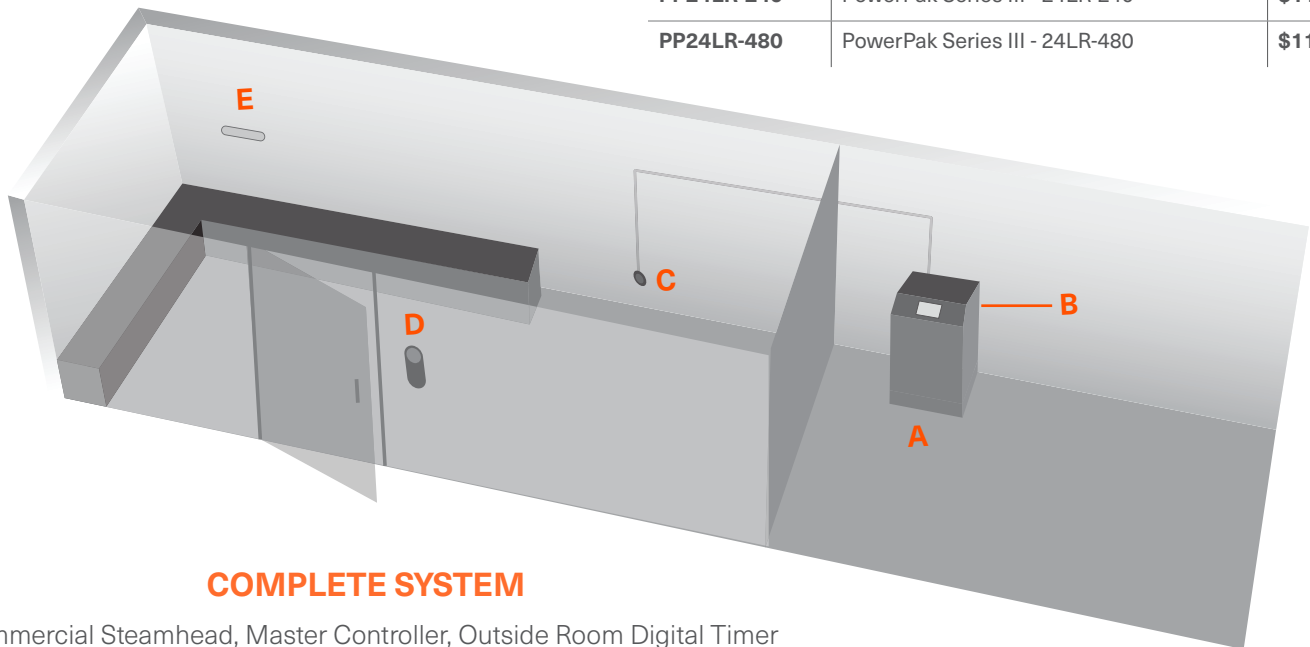

COMPLETE SYSTEM

Commercial Steamhead, Master Controller, Outside Room Digital Timer and In-Room Temperature Sensor included