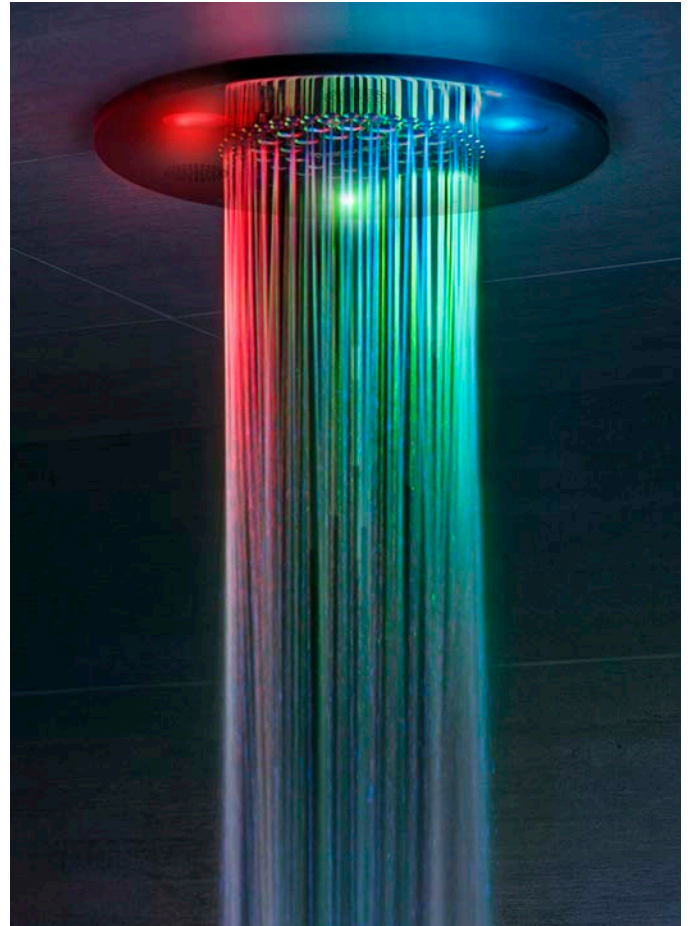

Serenity, Light, Sound, Rainhead

Featuring a sleek new design, the Serenity Light delivers the healing power of full-spectrum color and light to balance the body's energy.

Rainhead
10" x 10" x 5/8" d

- Water sensation, gentle falling water sensation through two rings of 82 jets
- Full spectrum of color
- LED Lights provide a full-color spectrum up to an estimated 684 lumens, as well as provides adjustable ambiance shower lighting
- Crisp sound, built-in, high-performance audio system. High-performance trilinear sub-woofer with high-frequency drivers and high-efficiency class D amplifier
- Bluetooth® enabled operates with the Smart Touchscreen Controls and your own Bluetooth® music-source devices