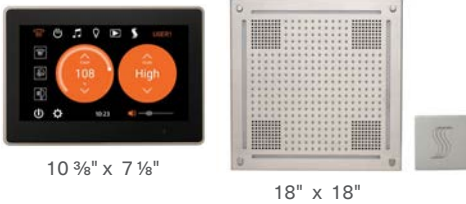

To complete package **ADD** your steam generator
See page 19

STEP 1 CONTROL + RAINHEAD + STEAMHEAD

ThermaTouch 10" inch + HydroVive Light, Sound, Rainhead + SteamVection Steamhead

10 3/8" x 7 1/8"

18" x 18"