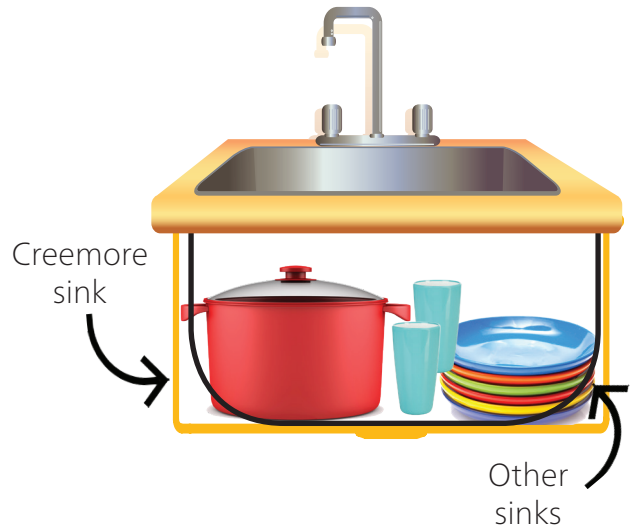

# CREEMORE

Easy To Install  
Large Capacity Sinks

**9 models 23 skus**

### **EZ Torque Installation**

Simplified fastener system and drop-and-drill process make this one of the industry's easiest and quickest sinks to install.

### **Spacious Bowl Capacity**

High capacity sink perfect for soaking and washing stacks of dishes. Greater capacity than traditional tapered bowls.

Scan to see how  
it is installed