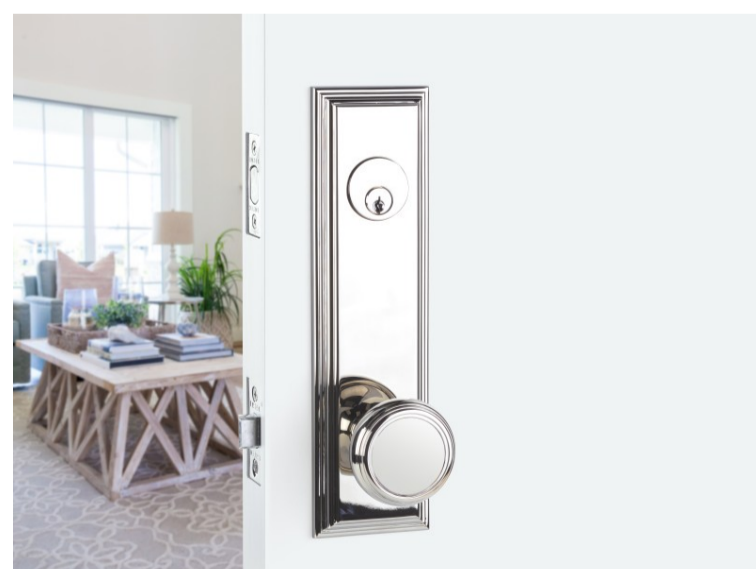

LEVERS

DOORKNOBS

CABINET PULLS

STUDIO BRASS

THE SPOKE KNOB

Be it art, architecture or interior design, Emtek products take inspiration from all walks of life—including our daily commute. Echoing the wheel of a bicycle, the Spoke Knob is the flagship piece in the Studio Brass line dedicated to bringing boutique design straight to your door.

— WILL ZHANG

EXPLORE MORE

VERVE KNOB

PORCELAIN KNOB FINISHES

7" MODERN HOUSE NUMBERS

EMPOWERED YALE ACCESS

48" & 72" LONG DOOR PULLS

WILSHIRE SIDEPLATE PULLS