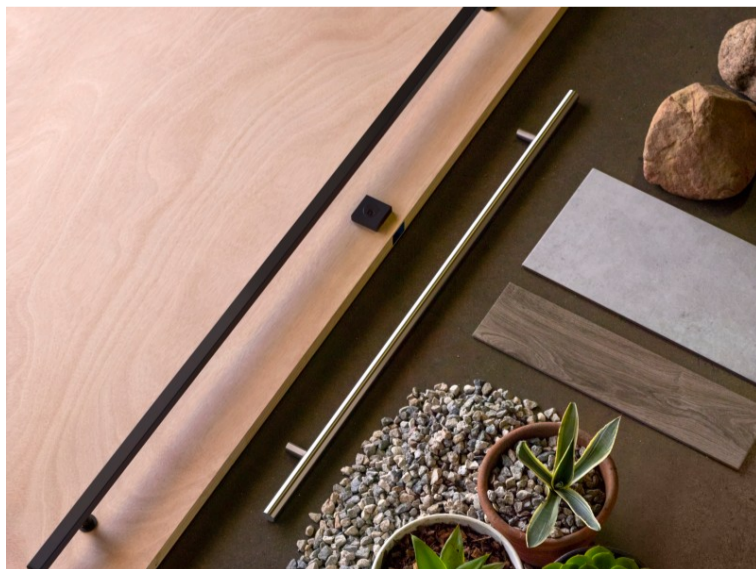

— WILL ZHANG

EXPLORE MORE

VERVE KNOB

PORCELAIN KNOB FINISHES

7" MODERN HOUSE NUMBERS

EMPOWERED YALE ACCESS

48" & 72" LONG DOOR PULLS

WILSHIRE SIDEPLATE PULLS