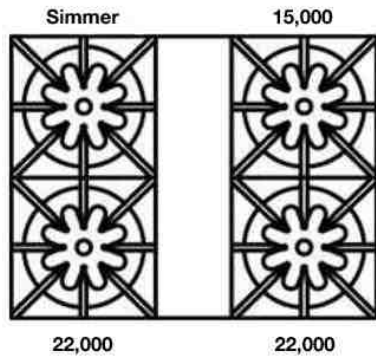

RANGETOPS: 30" NOVA (RNB) SERIES

BlueStar Model Number Guide:

Base Model (RGTNB304BV2) 4 Burners | Natural Gas | Stainless Steel Finish | Standard Trim	Change to LP Gas Add (L) for LP/Propane Gas	Add code below for desired color Not available on Rangetop or Cooktop models	Add (PLT) for Plated Trim Includes plated bezels and logo. See available options below.

FEATURES:

- 22,000 BTU UltraNova™ burners & 15,000 BTU Nova™ burners
- Precise 130° simmer burner
- Integrated wok cooking
- Handcrafted in Pennsylvania since 1880

PRODUCT SPECIFICATIONS:

- Unit Dimensions: 29.875"W x 24"D x 8.625"H
- Electrical Reqs: 120V, 60Hz, 15 AMPS, 1PH
- Gas Pressure: NAT: 5.0" WC, LP 10.0" WC
- Gas Line Size: ½"
- Unit Weight: 200 lbs.

Model	Description (* Denotes item that must be specified)	UMRP	MSRP
Natural Gas Models: 30" Nova Series Rangetop			
RGTNB304BV2	4 Burners | Nat Gas | Stainless Steel | Std Trim	$ 4195	$ 4825
RGTNB304BV2PLT	4 Burners | Nat Gas | Stainless Steel | Plated Trim*	$ 4740	$ 5450
LP/Propane Models: 30" Nova Series Rangetop			
RGTNB304BV2L	4 Burners | LP Gas | Stainless Steel | Std Trim	$ 4195	$ 4825
RGTNB304BV2LPLT	4 Burners | LP Gas | Stainless Steel | Plated Trim*	$ 4740	$ 5450
BACKGUARD OPTIONS:			
All BlueStar rangetops must be installed with a UL approved backguard. Unless otherwise specified, an island trim UL approved backguard will be installed at no charge.			
IT30BSP	Island Trim (Included)	$ 425	$ 490
BG630BSP	6" Backguard	$ 455	$ 525
BG3017BSP	17" Backguard	$ 840	$ 965
SDHS30BSP	24" High Shelf	$ 1095	$ 1260
KNOB OPTIONS: (Total Knobs: 4)			
KN-BLK	Standard Black Knob (Ordered with unit)	N/C	N/C
KN-C	Knob: Standard 190 RAL Color	$ 90 ea	$ 105 ea
KN-CF	Knob: Spec Finish (Matte RAL, Textured RAL or Prec Metals)	$ 155 ea	$ 180 ea
KN-PLT	Knob: Plated Trim (See options below)	$ 200 ea	$ 230 ea
PLATED TRIM OPTIONS: (Includes bezels and logo)			
Antique Brass, Brushed Brass, Polished Brass, Antique Copper, Brushed Copper, Polished Copper, Chrome, Oil Rubbed Bronze & Pewter			
See page 52 for additional customization and accessories for Rangetops and Cooktops