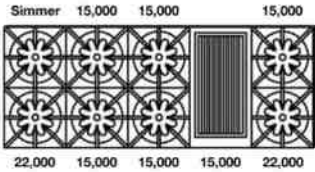

Natural Gas Models: 60" Nova Series Rangetop with 12" Charbroiler			
RGTNB608CBV2	8 Burner | 12" Charbroiler | Nat Gas | Stainless Steel | Standard Trim	$ 8695	$ 10,000
RGTNB608CBV2PLT	8 Burner | 12" Charbroiler | Nat Gas | Stainless Steel | Plated Trim*	$ 10,005	$ 11,505
LP/Propane Models: 60" Nova Series Rangetop with 12" Charbroiler			
RGTNB608CBV2L	8 Burner | 12" Charbroiler | LP Gas | Stainless Steel | Standard Trim	$ 8695	$ 10,000
RGTNB608CBV2LPLT	8 Burner | 12" Charbroiler | LP Gas | Stainless Steel | Plated Trim*	$ 10,005	$ 11,505
Customization & Accessory Options: (See page 47) | Total Knobs: 9			

60" Nova (RNB) Rangetop with 24" Griddle