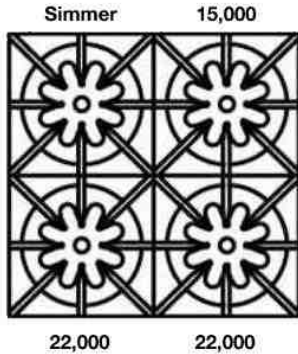

RANGETOPS: 24" NOVA (RNB) SERIES

BlueStar Model Number Guide:

Base Model (RGTNB244BV2) 4 Burners | Natural Gas | Stainless Steel Finish | Standard Trim	Change to LP Gas Add (L) for LP/Propane Gas	Add code below for desired color Not available on Rangetop or Cooktop models	Add (PLT) for Plated Trim Includes plated bezels and logo. See available options below.

FEATURES:

- 22,000 BTU UltraNova™ burners & 15,000 BTU Nova™ burners
- Precise 130° simmer burner
- Available with all burners or all integrated griddle, charbroiler or French top
- Integrated wok cooking
- Handcrafted in Pennsylvania since 1880

PRODUCT SPECIFICATIONS:

- Unit Dimensions: 23.875"W x 24"D x 8.625"H
- Electrical Reqs: 120V, 60Hz, 15 AMPS, 1PH
- Gas Pressure: NAT: 5.0" WC, LP 10.0" WC
- Gas Line Size: ½"
- Unit Weight: 185 lbs.

Model	Description (* Denotes item that must be specified)	UMRP	MSRP
Natural Gas Models: 24" Nova Series Rangetop			
RGTNB244BV2	4 Burners | Nat Gas | Stainless Steel | Std Trim	$ 4095	$ 4710
RGTNB244BV2PLT	4 Burners | Nat Gas | Stainless Steel | Plated Trim*	$ 4640	$ 5335
LP/Propane Models: 24" Nova Series Rangetop			
RGTNB244BV2L	4 Burners | LP Gas | Stainless Steel | Std Trim	$ 4095	$ 4710
RGTNB244BV2LPLT	4 Burners | LP Gas | Stainless Steel | Plated Trim*	$ 4640	$ 5335
BACKGUARD OPTIONS:			
All BlueStar rangetops must be installed with a UL approved backguard. Unless otherwise specified, an island trim UL approved backguard will be installed at no charge.			
IT24BSP	Island Trim (Included)	$ 425	$ 490
BG624BSP	6" Backguard	$ 455	$ 525
BG2417BSP	17" Backguard	$ 840	$ 965
SDHS24BSP	24" High Shelf	$ 1095	$ 1260
KNOB OPTIONS: (Total Knobs: 4)			
KN-BLK	Standard Black Knob (Ordered with unit)	N/C	N/C
KN-C	Knob: Standard 190 RAL Color	$ 90 ea	$ 105 ea
KN-CF	Knob: Spec Finish (Matte RAL, Textured RAL or Prec Metals)	$ 155 ea	$ 180 ea
KN-PLT	Knob: Plated Trim (See options below)	$ 200 ea	$ 230 ea
PLATED TRIM OPTIONS: (Includes bezels and logo)			
Antique Brass, Brushed Brass, Polished Brass, Antique Copper, Brushed Copper, Polished Copper, Chrome, Oil Rubbed Bronze & Pewter			
See page 52 for additional customization and accessories for Rangetops and Cooktops