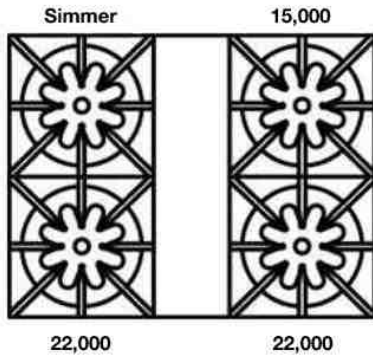

FREESTANDING RANGES: 30" NOVA (RNB) SERIES

BlueStar Model Number Guide:			
Base Model (RNB304BV2) 4 Burners | Natural Gas | Stainless Steel Finish | Standard Trim	Change to LP Gas Add (L) for LP/Propane Gas	Add code below for desired color (C) 190 Standard RAL (Semi-Gloss) Colors (CF) Specialty Finish (190 Matte RAL, Precious Metals & Textures) (CC) Custom Colors	Add (PLT) for Plated Trim Includes plated bezels, door handle, handle end and logo. See available options below.

FEATURES:

- 22,000 BTU UltraNova™ burners & 15,000 BTU Nova™ burners
- Precise 130° simmer burner
- Extra-large convection oven with 1850° infrared broiler that accommodates a full size 18" x 26" commercial baking sheet
- Includes full extension rack
- Integrated wok cooking
- Available with swing doors
- Available in 1,000+ colors & finishes plus additional customization options
- Handcrafted in Pennsylvania since 1880

PRODUCT SPECIFICATIONS:

- Unit Dimensions: 29.875W x 24"D x 36.75"H
- Oven Interior: 26.438"W x 20"D x 15"H
- Electrical Reqs: 120V, 60Hz, 15 AMPS, 1PH
- Gas Pressure: NAT: 5.0" WC, LP 10.0" WC
- Gas Line Size: ½
- Unit Weight: 420 lbs.