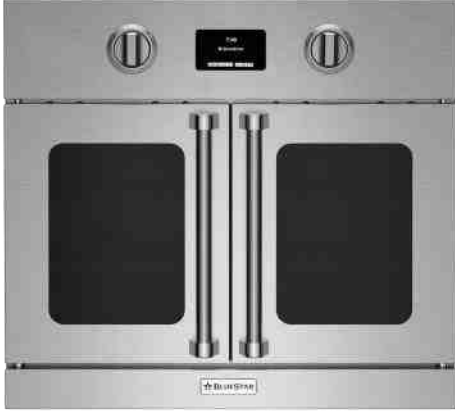

ELECTRIC WALL OVENS: 30" FRENCH DOOR

BlueStar Model Number Guide:

Base Model (BSEWO30SDV2) French Door | Electric | Stainless Steel Finish | Standard Trim	Change to LP Gas Not available on Electric Wall Oven models	Add code below for desired color (C) 190 Standard RAL (Semi-Gloss) Colors (CF) Specialty Finish (190 Matte RAL, Precious Metals & Textures) (CC) Custom Colors	Add (PLT) for Plated Trim Includes plated bezels, door handle, handle end and logo. See available options below.

FEATURES:

- Powerful 2,500 watt bake element plus 1,800 watt heat assist for faster preheat
- Commercial-grade intense 5,000 watt Infrared broiler for restaurant-quality results
- Built-in artisan baking stone with precise temperature control
- Extra-large oven with True European Convection
- Includes full extension rack
- Intuitive touch screen control panel with 12 cooking modes, including Bake, Convection Bake, Roast, Convection Roast, Broil, StoneBake™, Proof and Sabbath
- Precision temperature probe that provides perfect temperature control
- Accommodates a full-size 18" x 26" baking sheet
- Eco-friendly Continu Clean™ feature continuously cleans the oven cavity
- Available in 1,000+ colors & finishes
- Handcrafted in Pennsylvania since 1880

PRODUCT SPECIFICATIONS:

- Unit Dimensions: 30"W x 25.875"D x 27.5"H
- Oven Interior: 26.438"W x 20"D x 15"H
- Elec. Reqs: 240V, 60Hz, 24 AMPs, 1 PH
- Unit Weight: 345 lbs.

Model	Description (* Denotes item that must be specified)	UMRP	MSRP
30" Electric Wall Oven with French Door			
BSEWO30SDV2	French Door | Stainless Steel | Standard Trim	$ 5795	$ 6665
BSEWO30SDV2PLT	French Door | Stainless Steel | Plated Trim*	$ 7065	$ 8125
BSEWO30SDV2C	French Door | Std RAL Color* | Standard Trim	$ 6590	$ 7580
BSEWO30SDV2CPLT	French Door | Std RAL Color* | Plated Trim*	$ 7860	$ 9040
BSEWO30SDV2CF	French Door | Specialty Finish* | Standard Trim	$ 7310	$ 8405
BSEWO30SDV2CFPLT	French Door | Specialty Finish* | Plated Trim*	$ 8580	$ 9865
BSEWO30SDV2CC	French Door | Custom Color* | Standard Trim	$ 8395	$ 9655
BSEWO30SDV2CCPLT	French Door | Custom Color* | Plated Trim*	$ 9665	$ 11,115
STACKING KIT:			
EWOSTK-30	Stacking Kit for 30" Electric Wall Ovens	N/C	N/C
KNOB OPTIONS: (Total Knobs: 2)			
KN-C	Knob: Standard 190 RAL Color	$ 90 ea	$ 105 ea
KN-CF	Knob: Spec Finish (Matte RAL, Textured RAL or Prec Metals)	$ 155 ea	$ 180 ea
KN-PLT	Knob: Plated Trim (See options below)	$ 200 ea	$ 230 ea
PLATED TRIM OPTIONS: (Includes bezels, door handle, handle ends and logo)			
Antique Brass, Brushed Brass, Polished Brass, Antique Copper, Brushed Copper, Polished Copper, Chrome, Oil Rubbed Bronze & Pewter			
See page 61 for additional customization and accessories for Freestanding Ranges