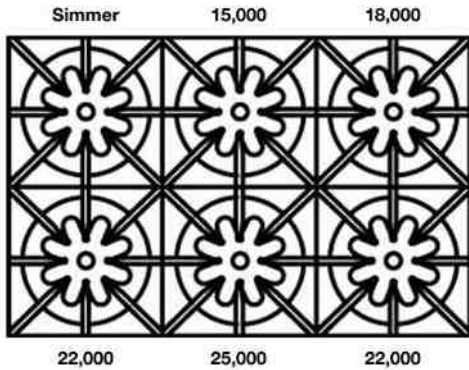

FREESTANDING RANGES: 36" PLATINUM SERIES

BlueStar Model Number Guide:			
Base Model (BSP366B) 6 Burners | Natural Gas | Stainless Steel Finish | Standard Trim	Change to LP Gas Add (L) for LP/Propane Gas	Add code below for desired color (C) 190 Standard RAL (Semi-Gloss) Colors (CF) Specialty Finish (190 Matte RAL, Precious Metals & Textures) (CC) Custom Colors	Add (PLT) for Plated Trim Includes plated bezels, door handle, handle end and logo. See available options below.

FEATURES:

- 25,000 BTU PrimaNova™ burners
- All burners, plus Interchangeable Griddle and Charbroiler accessory
- The PowR Oven™ provides 40% faster preheating and 30% increase in oven efficiency
- Precise 130° simmer burner
- Integrated wok cooking
- Extra-large oven with True European Convection and 1850° infrared broiler
- Accommodates a full-size commercial 18" x 26" baking sheet
- Includes full extension rack
- Available in 1,000+ colors and finishes
- Handcrafted in Pennsylvania since 1880

PRODUCT SPECIFICATIONS:

- Unit Dimensions: 35.875"W x 24"D x 36.75"H
- Oven Interior: 29.25"W x 20"D x 15"H
- Electrical Reqs: 120V, 60Hz, 15 AMPS, 1PH
- Gas Pressure: NAT: 5.0" WC, LP 10.0" WC
- Gas Line Size: ½
- Unit Weight: 555 lbs.