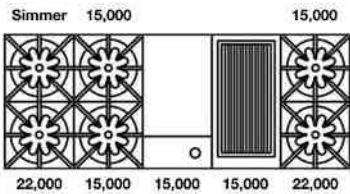

FREESTANDING RANGES: 60" NOVA (RNB) SERIES

60" Nova (RNB) Series with 12" Griddle & Charbroiler

Model	Description (* Denotes item that must be specified)	UMRP	MSRP
Natural Gas Models: 60" Nova Series with 12" Griddle & Charbroiler			
RNB606GCBV2	6 Burner | 12" Griddle & Char Br. | Nat Gas | Stainless Steel | Standard Trim	$ 16,895	$ 19,430
RNB606GCBV2PLT	6 Burner | 12" Griddle & Char Br. | Nat Gas | Stainless Steel | Plated Trim*	$ 18,840	$ 21,665
RNB606GCBV2C	6 Burner | 12" Griddle & Char Br. | Nat Gas | Std RAL Paint* | Standard Trim	$ 17,890	$ 20,575
RNB606GCBV2CPLT	6 Burner | 12" Griddle & Char Br. | Nat Gas | Std RAL Paint* | Plated Trim*	$ 19,835	$ 22,810
RNB606GCBV2CF	6 Burner | 12" Griddle & Char Br. | Nat Gas | Specialty Finish* | Standard Trim	$ 18,590	$ 21,380
RNB606GCBV2CFPLT	6 Burner | 12" Griddle & Char Br. | Nat Gas | Specialty Finish* | Plated Trim*	$ 20,535	$ 23,615
RNB606GCBV2CC	6 Burner | 12" Griddle & Char Br. | Nat Gas | Custom Color* | Standard Trim	$ 19,790	$ 22,760
RNB606GCBV2CCPLT	6 Burner | 12" Griddle & Char Br. | Nat Gas | Custom Color* | Plated Trim*	$ 21,735	$ 24,995
LP/Propane Models: 60" Nova Series with 12" Griddle & Charbroiler			
RNB606GCBV2L	6 Burner | 12" Griddle & Char Br. | LP Gas | Stainless Steel | Standard Trim	$ 16,895	$ 19,430
RNB606GCBV2LPLT	6 Burner | 12" Griddle & Char Br. | LP Gas | Stainless Steel | Plated Trim*	$ 18,840	$ 21,665
RNB606GCBV2LC	6 Burner | 12" Griddle & Char Br. | LP Gas | Std RAL Paint* | Standard Trim	$ 17,890	$ 20,575
RNB606GCBV2LCPLT	6 Burner | 12" Griddle & Char Br. | LP Gas | Std RAL Paint* | Plated Trim*	$ 19,835	$ 22,810
RNB606GCBV2LCF	6 Burner | 12" Griddle & Char Br. | LP Gas | Specialty Finish* | Standard Trim	$ 18,590	$ 21,380
RNB606GCBV2LCFPLT	6 Burner | 12" Griddle & Char Br. | LP Gas | Specialty Finish* | Plated Trim*	$ 20,535	$ 23,615
RNB606GCBV2LCC	6 Burner | 12" Griddle & Char Br. | LP Gas | Custom Color* | Standard Trim	$ 19,790	$ 22,760
RNB606GCBV2LCCPLT	6 Burner | 12" Griddle & Char Br. | LP Gas | Custom Color* | Plated Trim*	$ 21,735	$ 24,995
Customization & Accessory Options: (See page 21) | Total Knobs: 10