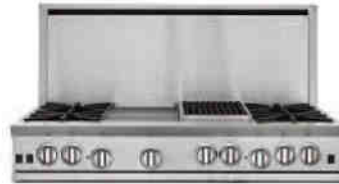

Backguard Options