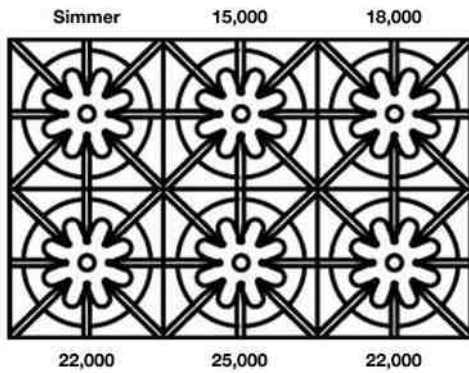

RANGETOPS: 36" PLATINUM SERIES

BlueStar Model Number Guide:			
Base Model (BSPRT366B) 6 Burners | Natural Gas | Stainless Steel Finish | Standard Trim	Change to LP Gas Add (L) for LP/Propane Gas	Add code below for desired color Not available on Rangetop or Cooktop models	Add (PLT) for Plated Trim Includes plated bezels and logo. See available options below.

FEATURES:

- 25,000 BTU PrimaNova™ burners
- All burners, plus Interchangeable Griddle and Charbroiler accessory
- Precise 130° simmer burner
- Integrated wok cooking
- Handcrafted in Pennsylvania since 1880

PRODUCT SPECIFICATIONS:

- Unit Dimensions: 35.875"W x 24"D x 8.625"H
- Electrical Reqs: 120V, 60Hz, 15 AMPS, 1PH
- Gas Pressure: NAT: 5.0" WC, LP 10.0" WC
- Gas Line Size: ½"
- Unit Weight: 285 lbs.

Model	Description (* Denotes item that must be specified)	UMRP	MSRP
Natural Gas Models: 36" Platinum Series Rangetop			
BSPRT366B	6 Burners | Nat Gas | Stainless Steel | Std Trim	$ 5595	$ 6435
BSPRT366BPLT	6 Burners | Nat Gas | Stainless Steel | Plated Trim*	$ 6380	$ 7335
LP/Propane Models: 36" Platinum Series Rangetop			
BSPRT366BL	6 Burners | LP Gas | Stainless Steel | Std Trim	$ 5595	$ 6435
BSPRT366BLPLT	6 Burners | LP Gas | Stainless Steel | Plated Trim*	$ 6380	$ 7335
BACKGUARD OPTIONS:			
All BlueStar rangetops must be installed with a UL approved backguard. Unless otherwise specified, an island trim UL approved backguard will be installed at no charge.			
IT36BSP	Island Trim (Included)	$ 500	$ 575
BG636BSP	6" Backguard	$ 540	$ 620
BG3617BSP	17" Backguard	$ 1095	$ 1260
SDHS36BSP	24" High Shelf	$ 1270	$ 1460
KNOB OPTIONS: (Total Knobs: 6)			
KN-BLK	Standard Black Knob (Ordered with unit)	N/C	N/C
KN-C	Knob: Standard 190 RAL Color	$ 90 ea	$ 105 ea
KN-CF	Knob: Spec Finish (Matte RAL, Textured RAL or Prec Metals)	$ 155 ea	$ 180 ea
KN-PLT	Knob: Plated Trim (See options below)	$ 200 ea	$ 230 ea
PLATED TRIM OPTIONS: (Includes bezels and logo)			
Antique Brass, Brushed Brass, Polished Brass, Antique Copper, Brushed Copper, Polished Copper, Chrome, Oil Rubbed Bronze & Pewter			
See page 52 for additional customization and accessories for Rangetops and Cooktops