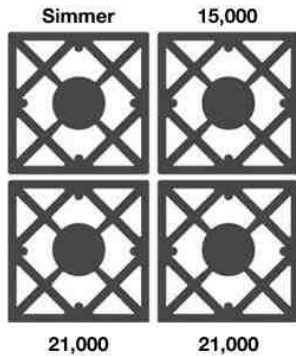

FREESTANDING RANGES: 24" CULINARY SERIES – SEALED BURNER BURNER

BlueStar Model Number Guide:			
Base Model (RCS24SBV2) 4 Burners | Natural Gas | Stainless Steel Finish | Standard Trim	Change to LP Gas Add (L) for LP/Propane Gas	Add code below for desired color (C) 190 Standard RAL (Semi-Gloss) Colors (CF) Specialty Finish (190 Matte RAL, Precious Metals & Textures) (CC) Custom Colors	Add (PLT) for Plated Trim Includes plated bezels, door handle, handle end and logo. See available options below.

FEATURES:

- Sealed burner design with up to 21,000 BTUs of power (18,000 BTUs on LP/Propane models)
- Precise simmer burner
- Extra-large convection oven with 1850° infrared broiler that accommodates a half size 18" x 13" commercial baking sheet.
- 24" depth for compatibility with standard kitchen cabinetry
- Available in 1,000+ colors and finishes
- Handcrafted in Pennsylvania since 1880

PRODUCT SPECIFICATIONS:

- Unit Dimensions: 23.875"W x 24"D x 36.75"H
- Oven Interior: 20.25"W x 20"D x 15"H
- Electrical Reqs: 120V, 60Hz, 15 AMPS, 1PH
- Gas Pressure: NAT: 5.0" WC, LP 10.0" WC
- Gas Line Size: ½"
- Unit Weight: 365 lbs

Model	Description (* Denotes item that must be specified)	UMRP	MSRP
Natural Gas Models: 24" Culinary Series – Sealed Burner			
RCS24SBV2	4 Burner | Nat Gas | Stainless Steel | Standard Trim	$ 3595	$ 4135
RCS24SBV2PLT	4 Burner | Nat Gas | Stainless Steel | Plated Trim*	$ 4740	$ 5450
RCS24SBV2C	4 Burner | Nat Gas | Std RAL Color* | Standard Trim	$ 4390	$ 5050
RCS24SBV2CPLT	4 Burner | Nat Gas | Std RAL Color* | Plated Trim*	$ 5535	$ 6365
RCS24SBV2CF	4 Burner | Nat Gas | Specialty Finish* | Standard Trim	$ 5090	$ 5855
RCS24SBV2CFPLT	4 Burner | Nat Gas | Specialty Finish* | Plated Trim*	$ 6235	$ 7170
RCS24SBV2CC	4 Burner | Nat Gas | Custom Color* | Standard Trim	$ 6190	$ 7120
RCS24SBV2CCPLT	4 Burner | Nat Gas | Custom Color* | Plated Trim*	$ 7335	$ 8435
LP/Propane Models: 24" Culinary Series – Sealed Burner			
RCS24SBV2L	4 Burner | LP Gas | Stainless Steel | Standard Trim	$ 3595	$ 4135
RCS24SBV2LPLT	4 Burner | LP Gas | Stainless Steel | Plated Trim*	$ 4740	$ 5450
RCS24SBV2LC	4 Burner | LP Gas | Std RAL Color* | Standard Trim	$ 4390	$ 5050
RCS24SBV2LCPLT	4 Burner | LP Gas | Std RAL Color* | Plated Trim*	$ 5535	$ 6365
RCS24SBV2LCF	4 Burner | LP Gas | Specialty Finish* | Standard Trim	$ 5090	$ 5855
RCS24SBV2LCFPLT	4 Burner | LP Gas | Specialty Finish* | Plated Trim*	$ 6235	$ 7170
RCS24SBV2LCC	4 Burner | LP Gas | Custom Color* | Standard Trim	$ 6190	$ 7120
RCS24SBV2LCCPLT	4 Burner | LP Gas | Custom Color* | Plated Trim*	$ 7335	$ 8435
BACKGUARD OPTIONS:			
All BlueStar freestanding appliances must be installed with a UL approved backguard. Unless otherwise specified, an island trim UL approved backguard will be installed at no charge.			
IT24SB	Island Trim (Included)	$ 425	$ 490
BG624SB	6" Backguard	$ 455	$ 525
BG2417SB	17" Backguard	$ 840	$ 965
SDHS24SB	24" High Shelf	$ 1095	$ 1260
KNOB & PAINTED BODY SIDE OPTIONS: (Total Knobs: 5)			
SIDES-C	Add Painted Sides (All colors)	$ 515	$ 590
KN-SS	Knob: Brushed Stainless Steel	$ 90 ea	$ 105 ea
KN-C	Knob: Standard 190 RAL Color	$ 90 ea	$ 105 ea
KN-CF	Knob: Spec Finish (Matte RAL, Textured RAL or Prec Metals)	$ 155 ea	$ 180 ea
KN-PLT	Knob: Plated Trim (See options below)	$ 200 ea	$ 230 ea
PLATED TRIM OPTIONS: (Includes bezels, door handle, handle ends and logo)			
Antique Brass, Brushed Brass, Polished Brass, Antique Copper, Brushed Copper, Polished Copper, Chrome, Oil Rubbed Bronze & Pewter			
See page 32 for additional customization and accessories for Freestanding Ranges