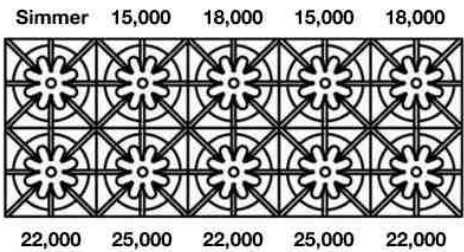

RANGETOPS: 60" PLATINUM SERIES

BlueStar Model Number Guide:			
Base Model (BSPRT6010B) 10 Burners | Natural Gas | Stainless Steel Finish | Standard Trim	Change to LP Gas Add (L) for LP/Propane Gas	Add code below for desired color Not available on Rangetop or Cooktop models	Add (PLT) for Plated Trim Includes plated bezels and logo. See available options below.

FEATURES:

- 25,000 BTU PrimaNova™ burners
- All burners, plus Interchangeable Griddle and Charbroiler accessory
- Precise 130° simmer burner
- Integrated wok cooking
- Handcrafted in Pennsylvania since 1880

PRODUCT SPECIFICATIONS:

- Unit Dimensions: 59.875"W x 24"D x 8.625"H
- Electrical Reqs: 120V, 60Hz, 15 AMPS, 1PH
- Gas Pressure: NAT: 5.0" WC, LP 10.0" WC
- Gas Line Size: 3/4"
- Unit Weight: 410 lbs.

Model	Description (* Denotes item that must be specified)	UMRP	MSRP
Natural Gas Models: 60" Platinum Series Rangetop			
BSPRT6010B	10 Burners | Nat Gas | Stainless Steel | Std Trim	$ 9595	$ 11,035
BSPRT6010BPLT	10 Burners | Nat Gas | Stainless Steel | Plated Trim*	$ 10,905	$ 12,540
LP/Propane Models: 60" Platinum Series Rangetop			
BSPRT6010BL	10 Burners | LP Gas | Stainless Steel | Std Trim	$ 9595	$ 11,035
BSPRT6010BLPLT	10 Burners | LP Gas | Stainless Steel | Plated Trim*	$ 10,905	$ 12,540
BACKGUARD OPTIONS:			
All BlueStar rangetops must be installed with a UL approved backguard. Unless otherwise specified, an island trim UL approved backguard will be installed at no charge.			
IT60BSP	Island Trim (Included)	$ 910	$ 1045
BG660BSP	6" Backguard	$ 1150	$ 1325
BG6017BSP	17" Backguard	$ 1865	$ 2145
SDHS60BSP	24" High Shelf	$ 2175	$ 2500
KNOB OPTIONS: (Total Knobs: 10)			
KN-BLK	Standard Black Knob (Ordered with unit)	N/C	N/C
KN-C	Knob: Standard 190 RAL Color	$ 90 ea	$ 105 ea
KN-CF	Knob: Spec Finish (Matte RAL, Textured RAL or Prec Metals)	$ 155 ea	$ 180 ea
KN-PLT	Knob: Plated Trim (See options below)	$ 200 ea	$ 230 ea
PLATED TRIM OPTIONS: (Includes bezels and logo)			
Antique Brass, Brushed Brass, Polished Brass, Antique Copper, Brushed Copper, Polished Copper, Chrome, Oil Rubbed Bronze & Pewter			
See page 52 for additional customization and accessories for Rangetops and Cooktops