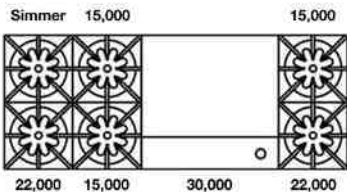

60" Nova (RNB) Series with 24" Griddle

Natural Gas Models: 60" Nova Series with 24" Griddle			
RNB606GV2	6 Burner | 24" Griddle | Nat Gas | Stainless Steel | Standard Trim	$ 16,495	$ 18,970
RNB606GV2PLT	6 Burner | 24" Griddle | Nat Gas | Stainless Steel | Plated Trim*	$ 18,440	$ 21,205
RNB606GV2C	6 Burner | 24" Griddle | Nat Gas | Std RAL Paint* | Standard Trim	$ 17,490	$ 20,115
RNB606GV2CPLT	6 Burner | 24" Griddle | Nat Gas | Std RAL Paint* | Plated Trim*	$ 19,435	$ 22,350
RNB606GV2CF	6 Burner | 24" Griddle | Nat Gas | Specialty Finish* | Standard Trim	$ 18,190	$ 20,920
RNB606GV2CFPLT	6 Burner | 24" Griddle | Nat Gas | Specialty Finish* | Plated Trim*	$ 20,135	$ 23,155
RNB606GV2CC	6 Burner | 24" Griddle | Nat Gas | Custom Color* | Standard Trim	$ 19,390	$ 22,300
RNB606GV2CCPLT	6 Burner | 24" Griddle | Nat Gas | Custom Color* | Plated Trim*	$ 21,335	$ 24,535
LP/Propane Models: 60" Nova Series with 24" Griddle			
RNB606GV2L	6 Burner | 24" Griddle | LP Gas | Stainless Steel | Standard Trim	$ 16,495	$ 18,970
RNB606GV2LPLT	6 Burner | 24" Griddle | LP Gas | Stainless Steel | Plated Trim*	$ 18,440	$ 21,205
RNB606GV2LC	6 Burner | 24" Griddle | LP Gas | Std RAL Paint* | Standard Trim	$ 17,490	$ 20,115
RNB606GV2LCPLT	6 Burner | 24" Griddle | LP Gas | Std RAL Paint* | Plated Trim*	$ 19,435	$ 22,350
RNB606GV2LCF	6 Burner | 24" Griddle | LP Gas | Specialty Finish* | Standard Trim	$ 18,190	$ 20,920
RNB606GV2LCFPLT	6 Burner | 24" Griddle | LP Gas | Specialty Finish* | Plated Trim*	$ 20,135	$ 23,155
RNB606GV2LCC	6 Burner | 24" Griddle | LP Gas | Custom Color* | Standard Trim	$ 19,390	$ 22,300
RNB606GV2LCCPLT	6 Burner | 24" Griddle | LP Gas | Custom Color* | Plated Trim*	$ 21,335	$ 24,535
Customization & Accessory Options: (See page 21) | Total Knobs: 10