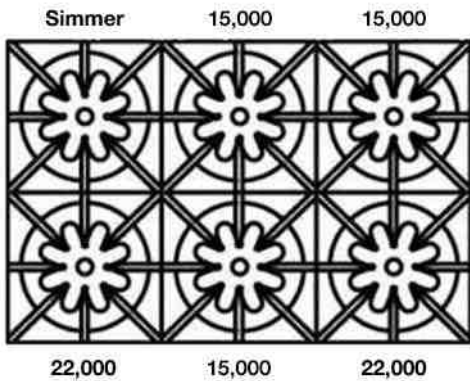

FREESTANDING RANGES: 36" PRECIOUS METALS SERIES

BlueStar Model Number Guide:			
Base Model (RNB366BPMV2) 6 Burners | Natural Gas | Stainless Steel Finish | Standard Trim	Change to LP Gas Add (L) for LP/Propane Gas	Add code below for desired color (C) 190 Standard RAL (Semi-Gloss) Colors (CF) Specialty Finish (190 Matte RAL, Precious Metals & Textures) (CC) Custom Colors	Add (PLT) for Plated Trim Includes plated bezels and logo. See available options below.

Model	Description (* Denotes item that must be specified)	UMRP	MSRP
Five unique colors with matching knobs and bezels included. Standard with French doors. Includes matching knobs and bezels and body sides. Ginger Spice & Stainless Steel units will have Stainless Steel knobs. Precious Metals ranges painted in an RAL color include painted body sides, knobs and bezels.			
Natural Gas Models: 36" Precious Metals Series			
RNB366BPMV2	6 Burner | Nat Gas | Stainless Steel | Standard Trim	$ 9495	$ 10,920
RNB366BPMV2PLT	6 Burner | Nat Gas | Stainless Steel | Plated Trim*	$ 10,280	$ 11,820
RNB366BPMV2C	6 Burner | Nat Gas | Any Color Option* | Std Trim	$ 9495	$ 10,920
RNB366BPMV2CPLT	6 Burner | Nat Gas | Any Color Option* | Plated Trim*	$ 10,280	$ 11,820
RNB366BPMV2CC	6 Burner | Nat Gas | Custom Color* | Standard Trim	$ 12,090	$ 13,905
RNB366BPMV2CCPLT	6 Burner | Nat Gas | Custom Color* | Plated Trim*	$ 12,875	$ 14,805
LP/Propane Models: 36" Precious Metals Series			
RNB366BPMV2L	6 Burner | LP Gas | Stainless Steel | Standard Trim	$ 9495	$ 10,920
RNB366BPMV2LPLT	6 Burner | LP Gas | Stainless Steel | Plated Trim*	$ 10,280	$ 11,820
RNB366BPMV2LC	6 Burner | LP Gas | Any Color Option * | Std Trim	$ 9495	$ 10,920
RNB366BPMV2LCPLT	6 Burner | LP Gas | Any Color Option * | Plated Trim*	$ 10,280	$ 11,820
RNB366BPMV2LCC	6 Burner | LP Gas | Custom Color* | Standard Trim	$ 12,090	$ 13,905
RNB366BPMV2LCCPLT	6 Burner | LP Gas | Custom Color* | Plated Trim*	$ 12,875	$ 14,805
BACKGUARD OPTIONS:			
Only available with the installed island trim backguard.			
KNOB & PAINTED BODY SIDE OPTIONS: (Total Knobs: 7)			
KN-BLK	Standard Black Knob (Ordered with unit)	N/C	N/C
KN-C	Knob: Standard 190 RAL Color	N/C	N/C
KN-CF	Knob: Spec Finish (Matte RAL, Textured RAL or Prec Metals)	N/C	N/C
KN-PLT	Knob: Plated Trim (See options below)	$ 200 ea	$ 230 ea
PLATED TRIM OPTIONS: (Includes bezels and logo)			
Antique Brass, Brushed Brass, Polished Brass, Antique Copper, Brushed Copper, Polished Copper, Chrome, Oil Rubbed Bronze & Pewter			
PRECIOUS METALS COLORS			
Statuary Bronze, Ginger Spice, Enchanted Silver, Enchanted Sand and Matte Black			
See page 32 for additional customization and accessories for Freestanding Ranges			

FEATURES:

- 22,000 BTU UltraNova™ burners & 18,000 BTU Nova™ burners
- Precise 130° simmer burner
- Unique French Door for easy loading and unloading
- Contemporary, urban aesthetic
- Extra-large convection oven with 1850° infrared broiler that accommodates a full size 18" x 26" commercial baking sheet
- Includes full extension rack
- Matching knobs & trim
- Handcrafted in Pennsylvania since 1880

PRODUCT SPECIFICATIONS:

- Unit Dimensions: 35.875"W x 24"D x 36.75"H
- Oven Interior: 29.25"W x 20"D x 15"H
- Electrical Reqs: 120V, 60Hz, 15 AMPS, 1PH
- Gas Pressure: NAT: 5.0" WC, LP 10.0" WC
- Gas Line Size: ½
- Unit Weight: 490 lbs.