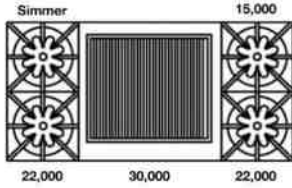

RANGETOPS: 48" NOVA (RNB) SERIES

48" Nova (RNB) Rangetop with 24" Charbroiler

Model	Description (* Denotes item that must be specified)	UMRP	MSRP
Natural Gas Models: 48" Nova Series Rangetop with 24" Charbroiler			
RGTNB484CBV2	4 Burner | 24" Charbroiler | Nat Gas | Stainless Steel | Standard Trim	$ 6295	$ 7240
RGTNB484CBV2PLT	4 Burner | 24" Charbroiler | Nat Gas | Stainless Steel | Plated Trim*	$ 7340	$ 8440
LP/Propane Models: 48" Nova Series Rangetop with 24" Charbroiler			
RGTNB484CBV2L	4 Burner | 24" Charbroiler | LP Gas | Stainless Steel | Standard Trim	$ 6295	$ 7240
RGTNB484CBV2LPLT	4 Burner | 24" Charbroiler | LP Gas | Stainless Steel | Plated Trim*	$ 7340	$ 8440
Customization & Accessory Options: (See page 44) | Total Knobs: 6