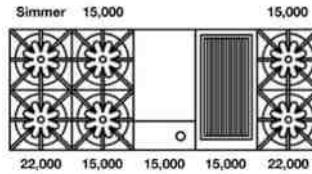

Natural Gas Models: 60" Nova Series Rangetop with 12" Griddle & Charbroiler			
RGTNB4606GCBV2	6 Burner | 12" Griddle & Char Br. | Nat Gas | Stainless Steel | Standard Trim	$ 9395	$ 10,805
RGTNB4606GCBV2PLT	6 Burner | 12" Griddle & Char Br. | Nat Gas | Stainless Steel | Plated Trim*	$ 10,705	$ 12,310
LP/Propane Models: 60" Nova Series Rangetop with 12" Griddle & Charbroiler			
RGTNB606GCBV2L	6 Burner | 12" Griddle & Char Br. | LP Gas | Stainless Steel | Standard Trim	$ 9395	$ 10,805
RGTNB606GCBV2LPLT	6 Burner | 12" Griddle & Char Br. | LP Gas | Stainless Steel | Plated Trim*	$ 10,705	$ 12,310
Customization & Accessory Options: (See page 47) | Total Knobs: 8			

60" Nova (RNB) Rangetop with 24" French Top