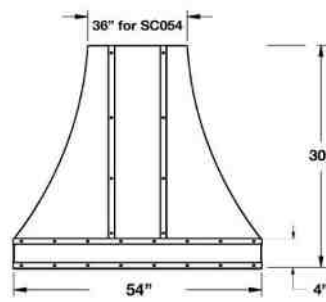

DESIGNER SERIES: 42", 48", 54" & 60" SAHARA CURVED SIDES WALL HOODS