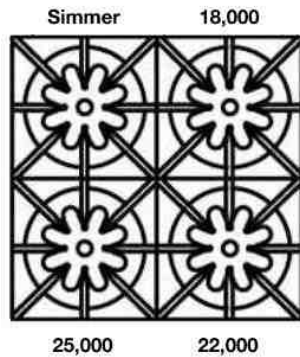

FREESTANDING RANGES

Get the Look: 48" Platinum Series Range in Honey Yellow

FREESTANDING RANGES: 24" PLATINUM SERIES

BlueStar Model Number Guide:			
Base Model (BSP244B) 4 Burners Natural Gas Stainless Steel Finish Standard Trim	Change to LP Gas Add (L) for LP/Propane Gas	Add code below for desired color (C) 190 Standard RAL (Semi-Gloss) Colors (CF) Specialty Finish (190 Matte RAL, Precious Metals & Textures) (CC) Custom Colors	Add (PLT) for Plated Trim Includes plated bezels, door handle, handle end and logo. See available options below.