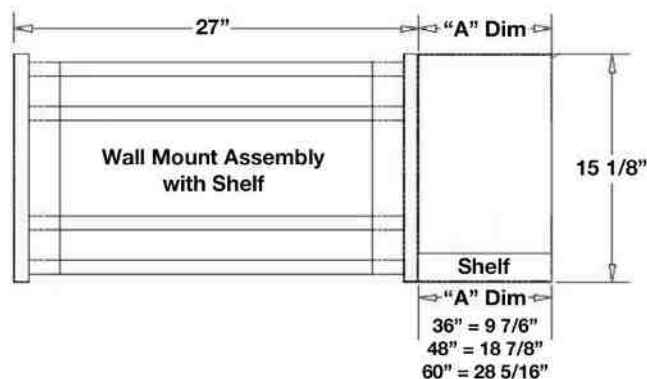

WALL MOUNT SPECIFICATIONS:

24" Wall Mount (No Shelf)

36", 48" & 60" Wall Mount with Shelf

Note: Wall Mount can only be mounted on left side of assembly.

REFRIGERATION & DISHWASHER PANEL

Get the Look: 30" Column Refrigerator and 18" Column Freezer