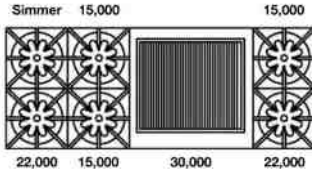

RANGETOPS: 60" NOVA (RNB) SERIES

60" Nova (RNB) Rangetop with 24" Charbroiler

Model	Description (* Denotes item that must be specified)	UMRP	MSRP
Natural Gas Models: 60" Nova Series Rangetop with 24" Charbroiler			
RGTNB606CBV2	6 Burner | 12" Charbroiler | Nat Gas | Stainless Steel | Standard Trim	$ 8995	$ 10,345
RGTNB606CBV2PLT	6 Burner | 12" Charbroiler | Nat Gas | Stainless Steel | Plated Trim*	$ 10,305	$ 11,850
LP/Propane Models: 60" Nova Series Rangetop			
RGTNB606CBV2L	6 Burner | 12" Charbroiler | LP Gas | Stainless Steel | Standard Trim	$ 8995	$ 10,345
RGTNB606CBV2LPLT	6 Burner | 12" Charbroiler | LP Gas | Stainless Steel | Plated Trim*	$ 10,305	$ 11,850
Customization & Accessory Options: (See page 47) | Total Knobs: 8			

60" Nova (RNB) Rangetop with 12" Griddle & Charbroiler