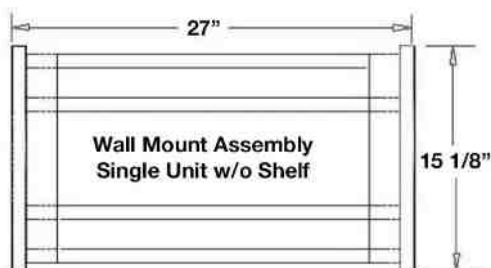

WALL MOUNT SPECIFICATIONS:

24" Wall Mount (No Shelf)

36", 48" & 60" Wall Mount with Shelf