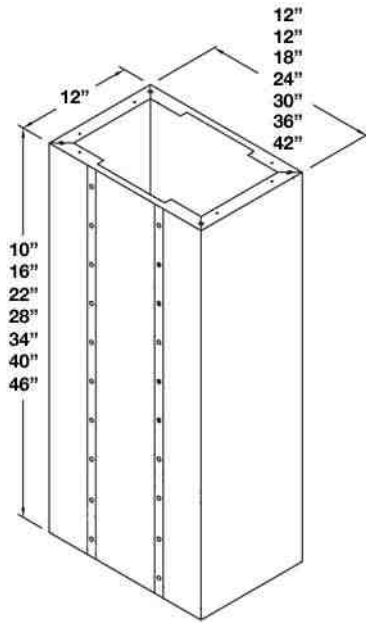

DUCT COVERS: WRANGLER WALL HOODS

NOTE: STRAPPING AND RIVETS ON DUCT COVER MUST MATCH HOOD. MUST BE SPECIFIED ON ORDER.

NOTE: DUCT COVER MUST BE ORDERED WITH HOOD FOR QUALITY ASSURANCE.

SIZE	MODEL	HEIGHT	UMRP	MSRP
Available Duct Covers for 30" Models	DCWW03010	10"	No charge when ordered with Wrangler style hood. Must be ordered with hood for quality assurance.	
	DCWW03016	16"		
	DCWW03022	22"		
	DCWW03028	28"		
	DCWW03034	34"		
	DCWW03040	40"		
	DCWW03046	46"		
Available Duct Covers for 36" Models	DCWW03610	10"	No charge when ordered with Wrangler style hood. Must be ordered with hood for quality assurance.	
	DCWW03616	16"		
	DCWW03622	22"		
	DCWW03628	28"		
	DCWW03634	34"		
	DCWW03640	40"		
	DCWW03646	46"		
Available Duct Covers for 42" Models	DCWW04210	10"	No charge when ordered with Wrangler style hood. Must be ordered with hood for quality assurance.	
	DCWW04216	16"		
	DCWW04222	22"		
	DCWW04228	28"		
	DCWW04234	34"		
	DCWW04240	40"		
	DCWW04246	46"		

SIZE	MODEL	HEIGHT	UMRP	MSRP
Available Duct Covers for 48" Models	DCWW04810	10"	No charge when ordered with Wrangler style hood. Must be ordered with hood for quality assurance.	
	DCWW04816	16"		
	DCWW04822	22"		
	DCWW04828	28"		
	DCWW04834	34"		
	DCWW04846	46"		
Available Duct Covers for 54" Models	DCWW05410	10"	No charge when ordered with Wrangler style hood. Must be ordered with hood for quality assurance.	
	DCWW05416	16"		
	DCWW05422	22"		
	DCWW05428	28"		
	DCWW05434	34"		
	DCWW05446	46"		
Available Duct Covers for 60" Models	DCWW06010	10"	No charge when ordered with Wrangler style hood. Must be ordered with hood for quality assurance.	
	DCWW06016	16"		
	DCWW06022	22"		
	DCWW06028	28"		
	DCWW06034	34"		
	DCWW06046	46"		
Available Duct Covers for 66" Models	DCWW06610	10"	No charge when ordered with Wrangler style hood. Must be ordered with hood for quality assurance.	
	DCWW06616	16"		
	DCWW06622	22"		
	DCWW06628	28"		
	DCWW06634	34"		
	DCWW06646	46"