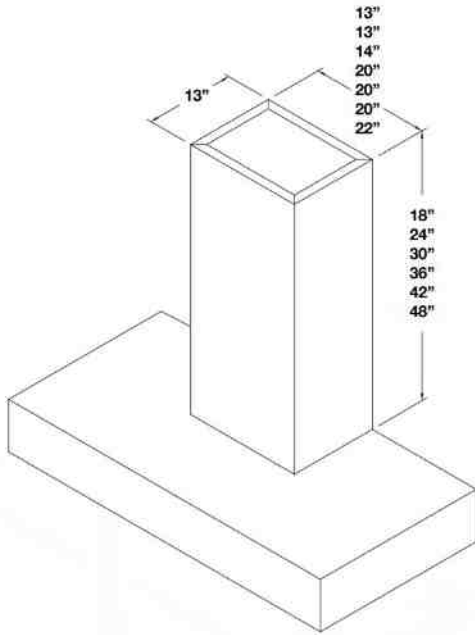

DUCT COVERS: MANHATTAN WALL HOODS

NOTE: 18", 24", 30" & 36" DUCT COVERS INCLUDED WITH HOOD AT NO CHARGE. BELOW PRICING IS IF PURCHASED SEPARATELY.

NOTE: HOOD MUST BE MOUNTED TO CEILING AND CEILING ACCESS MAY BE REQUIRED. PLEASE REFERENCE THE INSTALLATION MANUAL ON BLUESTARCOOKING.COM FOR DETAILS

NOTE: MUST ORDER DUCT COVER FOR BLOWER & MOUNTING PURPOSES. MINIMUM 18" HIGH

SIZE	MODEL	HEIGHT	UMRP	MSRP
Available Duct Covers for 30" Models	DCMW03018	18"	$ 545	$ 625
	DCMW03024	24"	$ 600	$ 690
	DCMW03030	30"	$ 655	$ 755
	DCMW03036	36"	$ 710	$ 815
	DCMW03042	42"	$ 765	$ 880
	DCMW03048	48"	$ 820	$ 945
Available Duct Covers for 36" Models	DCMW03618	18"	$ 545	$ 625
	DCMW03624	24"	$ 600	$ 690
	DCMW03630	30"	$ 655	$ 755
	DCMW03636	36"	$ 710	$ 815
	DCMW03642	42"	$ 765	$ 880
	DCMW03648	48"	$ 820	$ 945
Available Duct Covers for 42" Models	DCMW04218	18"	$ 545	$ 625
	DCMW04224	24"	$ 600	$ 690
	DCMW04230	30"	$ 655	$ 755
	DCMW04236	36"	$ 710	$ 815
	DCMW04242	42"	$ 765	$ 880
	DCMW04248	48"	$ 820	$ 945
Available Duct Covers for 48" Models	DCMW04818	18"	$ 545	$ 625
	DCMW04824	24"	$ 600	$ 690
	DCMW04830	30"	$ 655	$ 755
	DCMW04836	36"	$ 710	$ 815
	DCMW04842	42"	$ 765	$ 880
	DCMW04848	48"	$ 820	$ 945

SIZE	MODEL	HEIGHT	UMRP	MSRP
Available Duct Covers for 54" Models	DCMW05418	18"	$ 545	$ 625
	DCMW05424	24"	$ 600	$ 690
	DCMW05430	30"	$ 655	$ 755
	DCMW05436	36"	$ 710	$ 815
	DCMW05442	42"	$ 765	$ 880
	DCMW05448	48"	$ 820	$ 945
Available Duct Covers for 60" Models	DCMW06018	18"	$ 545	$ 625
	DCMW06024	24"	$ 600	$ 690
	DCMW06030	30"	$ 655	$ 755
	DCMW06036	36"	$ 710	$ 815
	DCMW06042	42"	$ 765	$ 880
Available Duct Covers for 66" Models	DCMW06048	48"	$ 820	$ 945
	DCMW06618	18"	$ 545	$ 625
	DCMW06624	24"	$ 600	$ 690
	DCMW06630	30"	$ 655	$ 755
	DCMW06636	36"	$ 710	$ 815
Available Duct Covers for 66" Models	DCMW06642	42"	$ 765	$ 880
	DCMW06648	48"	$ 820	$ 945