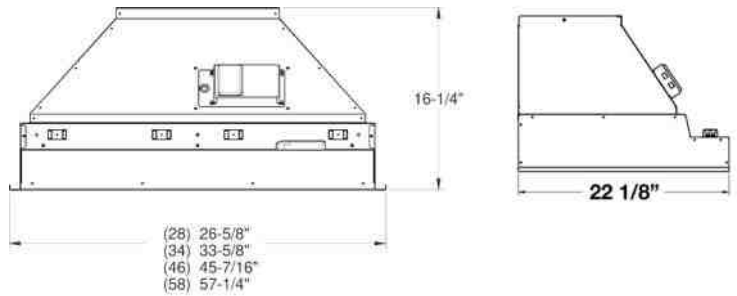

BLOWER OPTIONS	IN-HOOD		IN-LINE		REMOTE		DISCHARGE	
CFM POWER	600	1200	800	1200	1000	1400	TOP	REAR
MODEL #	BS-CFM-600-IN06	BS-CFM-1200-IN12	ATEX-0.8	ATEX-1.2	HYEX-1.0-GA	HYEX-1.4-GA		
UMRP	$ 765	$ 1095	$ 995	$ 1195	$ 1095	$ 1295	Available at time of order	
28" Liners	•	•	•	•	•	•		
34" Liners	•	•	•	•	•	•		
40" Liners	•	•	•	•	•	•		
46" Liners	•	•	•	•	•	•		
52" Liners	•	•	•	•	•	•		
58" Liners	•	•	•	•	•	•		
64" Liners	•	•	•	•	•	•		
70" Liners	•	•	•	•	•	•