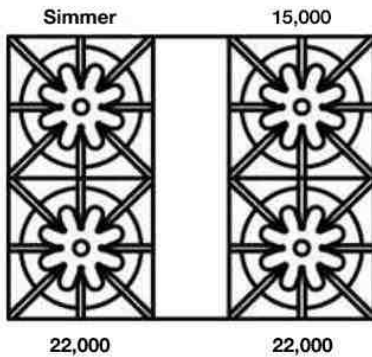

FREESTANDING RANGES: 30" PRECIOUS METALS SERIES

BlueStar Model Number Guide:

Base Model (RNB304BPMV2) 4 Burners | Natural Gas | Stainless Steel Finish | Standard Trim	Change to LP Gas Add (L) for LP/Propane Gas	Add code below for desired color (C) 190 Standard RAL (Semi-Gloss) Colors (CF) Specialty Finish (190 Matte RAL, Precious Metals & Textures) (CC) Custom Colors	Add (PLT) for Plated Trim Includes plated bezels and logo. See available options below.

FEATURES:

- 22,000 BTU UltraNova™ burners & 18,000 BTU Nova™ burners
- Precise 130° simmer burner
- Unique French Door for easy loading and unloading
- Contemporary, urban aesthetic
- Extra-large convection oven with 1850° infrared broiler that accommodates a full size 18" x 26" commercial baking sheet
- Includes full extension rack
- Matching knobs & trim
- Handcrafted in Pennsylvania since 1880

PRODUCT SPECIFICATIONS:

- Unit Dimensions: 29.875W x 24"D x 36.75"H
- Oven Interior: 26.438"W x 20"D x 15"H
- Electrical Reqs: 120V, 60Hz, 15 AMPS, 1PH
- Gas Pressure: NAT: 5.0" WC, LP 10.0" WC
- Gas Line Size: ½
- Unit Weight: 440 lbs.

Model	Description (* Denotes item that must be specified)	UMRP	MSRP
Five unique colors with matching knobs and bezels included. Standard with French doors. Includes matching knobs and bezels and body sides. Ginger Spice & Stainless Steel units will have Stainless Steel knobs. Precious Metals ranges painted in an RAL color include painted body sides, knobs and bezels.			
Natural Gas Models: 30" Precious Metals Series			
RNB304BPMV2	4 Burner | Nat Gas | Stainless Steel | Standard Trim	$ 7695	$ 8850
RNB304BPMV2PLT	4 Burner | Nat Gas | Stainless Steel | Plated Trim*	$ 8240	$ 9475
RNB304BPMV2C	4 Burner | Nat Gas | Any Color Option* | Std Trim	$ 7695	$ 8850
RNB304BPMV2CPLT	4 Burner | Nat Gas | Any Color Option* | Plated Trim*	$ 8240	$ 9475
RNB304BPMV2CC	4 Burner | Nat Gas | Custom Color* | Standard Trim	$ 10,290	$ 11,835
RNB304BPMV2CCPLT	4 Burner | Nat Gas | Custom Color* | Plated Trim*	$ 10,835	$ 12,460
LP/Propane Models: 30" Precious Metals Series			
RNB304BPMV2L	4 Burner | LP Gas | Stainless Steel | Standard Trim	$ 7695	$ 8850
RNB304BPMV2LPLT	4 Burner | LP Gas | Stainless Steel | Plated Trim*	$ 8240	$ 9475
RNB304BPMV2LC	4 Burner | LP Gas | Any Color Option* | Std Trim	$ 7695	$ 8850
RNB304BPMV2LCPLT	4 Burner | LP Gas | Any Color Option* | Plated Trim*	$ 8240	$ 9475
RNB304BPMV2LCC	4 Burner | LP Gas | Custom Color* | Standard Trim	$ 10,290	$ 11,835
RNB304BPMV2LCCPLT	4 Burner | LP Gas | Custom Color* | Plated Trim*	$ 10,835	$ 12,460
BACKGUARD OPTIONS:			
Only available with the installed island trim backguard.			
KNOB & PAINTED BODY SIDE OPTIONS: (Total Knobs: 5)			
KN-BLK	Standard Black Knob (Ordered with unit)	N/C	N/C
KN-C	Knob: Standard 190 RAL Color	N/C	N/C
KN-CF	Knob: Spec Finish (Matte RAL, Textured RAL or Prec Metals)	N/C	N/C
KN-PLT	Knob: Plated Trim (See options below)	$ 200 ea	$ 230 ea
PLATED TRIM OPTIONS: (Includes bezels and logo)			
Antique Brass, Brushed Brass, Polished Brass, Antique Copper, Brushed Copper, Polished Copper, Chrome, Oil Rubbed Bronze & Pewter			
PRECIOUS METALS COLORS			
Statuary Bronze, Ginger Spice, Enchanted Silver, Enchanted Sand and Matte Black			
See page 32 for additional customization and accessories for Freestanding Ranges