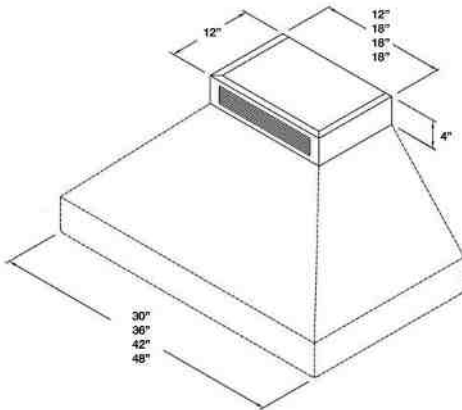

RECIRCULATING KITS: CHIMNEY WALL HOODS

Model	Description	UMRP	MSRP
PH-RHKC-30-SS	30" Chimney Recirculating Kit	$ 985	$ 1135
PH-RHKC-36-SS	36" Chimney Recirculating Kit	$ 1045	$ 1200
PH-RHKC-42-SS	42" Chimney Recirculating Kit	$ 1045	$ 1200
PH-RHKC-48-SS	48" Chimney Recirculating Kit	$ 1045	$ 1200

FEATURES:

- Seamed construction
- Includes charcoal filter
- Stainless steel finish
- Use only with 600 CFM In-hood fan - *Sold separately*
- Compatible with Pyramid and Hampton hoods only
- Duct cover can not be attached above recirculating kits