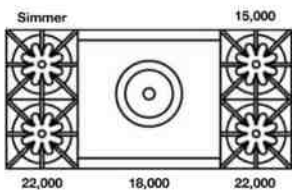

48" Nova (RNB) Rangetop with 24" French Top

Natural Gas Models: 48" Nova Series Rangetop with 24" French Top			
RGTNB484FTV2	4 Burner | 24" French Top | Nat Gas | Stainless Steel | Standard Trim	$ 6995	$ 8045
RGTNB484FTV2PLT	4 Burner | 24" French Top | Nat Gas | Stainless Steel | Plated Trim*	$ 8040	$ 9245
LP/Propane Models: 48" Nova Series Rangetop with 24" French Top			
RGTNB484FTV2L	4 Burner | 24" French Top | LP Gas | Stainless Steel | Standard Trim	$ 6995	$ 8045
RGTNB484FTV2LPLT	4 Burner | 24" French Top | LP Gas | Stainless Steel | Plated Trim*	$ 8040	$ 9245
Customization & Accessory Options: (See page 44) | Total Knobs: 5