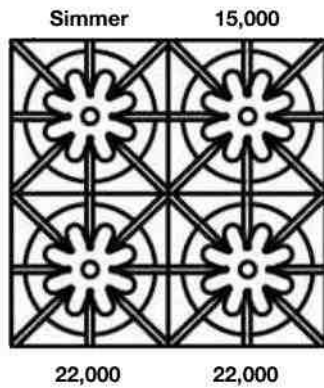

FREESTANDING RANGES: 24" NOVA (RNB) SERIES

BlueStar Model Number Guide:

Base Model (RNB244BV2) 4 Burners | Natural Gas | Stainless Steel Finish | Standard Trim	Change to LP Gas Add (L) for LP/Propane Gas	Add code below for desired color (C) 190 Standard RAL (Semi-Gloss) Colors (CF) Specialty Finish (190 Matte RAL, Precious Metals & Textures) (CC) Custom Colors	Add (PLT) for Plated Trim Includes plated bezels, door handle, handle end and logo. See available options below.

FEATURES:

- 22,000 BTU UltraNova™ burners & 15,000 BTU Nova™ burners
- Precise 130° simmer burner
- Available with all burners or all integrated griddle, charbroiler or French top
- Extra-large convection oven with 1850° infrared broiler that accommodates a half size 18" x 13" commercial baking sheet
- Includes full extension rack
- Integrated wok cooking
- Available with swing doors
- Available in 1,000+ colors & finishes plus additional customization options
- Handcrafted in Pennsylvania since 1880

PRODUCT SPECIFICATIONS:

- Unit Dimensions: 23.875"W x 24"D x 36.75"H
- Oven Interior: 20.25"W x 20"D x 15"H
- Electrical Reqs: 120V, 60Hz, 15 AMPS, 1PH
- Gas Pressure: NAT: 5.0" WC, LP 10.0" WC
- Gas Line Size: ½
- Unit Weight: 365 lbs.