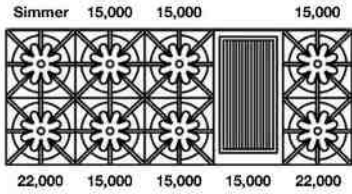

FREESTANDING RANGES: 60" NOVA (RNB) SERIES

60" Nova (RNB) Series with 12" Charbroiler

Model	Description (* Denotes item that must be specified)	UMRP	MSRP
Natural Gas Models: 60" Nova Series with 12" Charbroiler			
RNB608CBV2	8 Burner | 12" Charbroiler | Nat Gas | Stainless Steel | Standard Trim	$ 15,895	$ 18,280
RNB608CBV2PLT	8 Burner | 12" Charbroiler | Nat Gas | Stainless Steel | Plated Trim*	$ 17,840	$ 20,515
RNB608CBV2C	8 Burner | 12" Charbroiler | Nat Gas | Std RAL Paint* | Standard Trim	$ 16,890	$ 19,425
RNB608CBV2CPLT	8 Burner | 12" Charbroiler | Nat Gas | Std RAL Paint* | Plated Trim*	$ 18,835	$ 21,660
RNB608CBV2CF	8 Burner | 12" Charbroiler | Nat Gas | Specialty Finish* | Standard Trim	$ 17,590	$ 20,230
RNB608CBV2CFPLT	8 Burner | 12" Charbroiler | Nat Gas | Specialty Finish* | Plated Trim*	$ 19,535	$ 22,465
RNB608CBV2CC	8 Burner | 12" Charbroiler | Nat Gas | Custom Color* | Standard Trim	$ 18,790	$ 21,610
RNB608CBV2CCPLT	8 Burner | 12" Charbroiler | Nat Gas | Custom Color* | Plated Trim*	$ 20,735	$ 23,845
LP/Propane Models: 60" Nova Series with 12" Charbroiler			
RNB608CBV2L	8 Burner | 12" Charbroiler | LP Gas | Stainless Steel | Standard Trim	$ 15,895	$ 18,280
RNB608CBV2LPLT	8 Burner | 12" Charbroiler | LP Gas | Stainless Steel | Plated Trim*	$ 17,840	$ 20,515
RNB608CBV2LC	8 Burner | 12" Charbroiler | LP Gas | Std RAL Paint* | Standard Trim	$ 16,890	$ 19,425
RNB608CBV2LCPLT	8 Burner | 12" Charbroiler | LP Gas | Std RAL Paint* | Plated Trim*	$ 18,835	$ 21,660
RNB608CBV2LCF	8 Burner | 12" Charbroiler | LP Gas | Specialty Finish* | Standard Trim	$ 17,590	$ 20,230
RNB608CBV2LCFPLT	8 Burner | 12" Charbroiler | LP Gas | Specialty Finish* | Plated Trim*	$ 19,535	$ 22,465
RNB608CBV2LCC	8 Burner | 12" Charbroiler | LP Gas | Custom Color* | Standard Trim	$ 18,790	$ 21,610
RNB608CBV2LCCPLT	8 Burner | 12" Charbroiler | LP Gas | Custom Color* | Plated Trim*	$ 20,735	$ 23,845
Customization & Accessory Options: (See page 21) | Total Knobs: 11