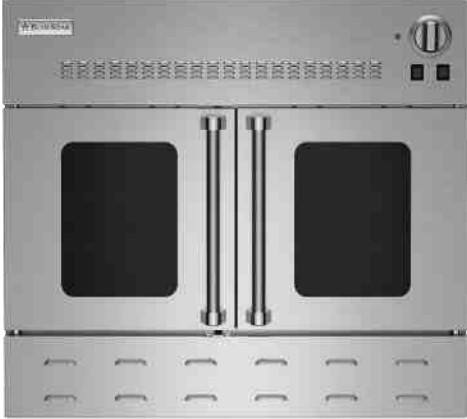

GAS WALL OVENS: 36" BUILT-IN

BlueStar Model Number Guide:

Base Model (BWO36AGS) French Door | Natural Gas | Stainless Steel Finish | Standard Trim	Change to LP Gas Add (L) for LP/Propane Gas	Add code below for desired color (C) 190 Standard RAL (Semi-Gloss) Colors (CF) Specialty Finish (190 Matte RAL, Precious Metals & Textures) (CC) Custom Colors	Add (PLT) for Plated Trim Includes plated bezels, door handle, handle end and logo. See available options below.

FEATURES:

- Powerful 25,000 BTU burner with 3,000 BTU heat assist for quick start-ups and additional power
- Extra-large oven with True European Convection and 1850° Infrared Broiler that accommodates a full size 18" x 26" commercial baking sheet
- 24" depth for compatibility with standard kitchen cabinetry
- Available as single ovens or two single ovens double stacked
- Available in 1,000+ colors & finishes
- Handcrafted in Pennsylvania since 1880

PRODUCT SPECIFICATIONS:

- Unit Dimensions: 36"W x 23"D x 32.75"H
- Oven Interior: 29.25"W x 20"D x 15"H
- Gas Pressure: NAT: 5.0" WC, LP 10.0" WC
- Gas Line Size: ½"
- Unit Weight: 400 lbs.

Model	Description (* Denotes item that must be specified)	UMRP	MSRP
Natural Gas Models: 36" Built-In Gas Wall Oven			
BWO36AGS	Nat Gas | Stainless Steel | Standard Trim	$ 6395	$ 7355
BWO36AGSPLT	Nat Gas | Stainless Steel | Plated Trim*	$ 7665	$ 8815
BWO36AGSC	Nat Gas | Std RAL Color* | Standard Trim	$ 7190	$ 8270
BWO36AGSCPLT	Nat Gas | Std RAL Color* | Plated Trim*	$ 8460	$ 9730
BWO36AGSCF	Nat Gas | Specialty Finish* | Standard Trim	$ 7910	$ 9095
BWO36AGSCFPLT	Nat Gas | Specialty Finish* | Plated Trim*	$ 9180	$ 10,555
BWO36AGSCC	Nat Gas | Custom Color* | Standard Trim	$ 8995	$ 10,345
BWO36AGSCCPLT	Nat Gas | Custom Color* | Plated Trim*	$ 10,265	$ 11,805
LP/Propane Models: 36" Built-In Gas Wall Oven			
BWO36AGSL	LP Gas | Stainless Steel | Standard Trim	$ 6395	$ 7355
BWO36AGSLPLT	LP Gas | Stainless Steel | Plated Trim*	$ 7665	$ 8815
BWO36AGSLC	LP Gas | Std RAL Color* | Standard Trim	$ 7190	$ 8270
BWO36AGSLCPLT	LP Gas | Std RAL Color* | Plated Trim*	$ 8460	$ 9730
BWO36AGSLCF	LP Gas | Specialty Finish* | Standard Trim	$ 7910	$ 9095
BWO36AGSLCFPLT	LP Gas | Specialty Finish* | Plated Trim*	$ 9180	$ 10,555
BWO36AGSLCC	LP Gas | Custom Color* | Standard Trim	$ 8995	$ 10,345
BWO36AGSLCCPLT	LP Gas | Custom Color* | Plated Trim*	$ 10,265	$ 11,805
STACKING KIT:			
BWOSTK-36	Stacking Kit for 36" Gas Wall Ovens	N/C	N/C
KNOB OPTIONS: (Total Knobs: 1)			
KN-BLK	Standard Black Knob (Ordered with unit)	N/C	N/C
KN-C	Knob: Standard 190 RAL Color	$ 90 ea	$ 105 ea
KN-CF	Knob: Spec Finish (Matte RAL, Textured RAL or Prec Metals)	$ 155 ea	$ 180 ea
KN-PLT	Knob: Plated Trim (See options below)	$ 200 ea	$ 230 ea
PLATED TRIM OPTIONS: (Includes bezels, door handle, handle ends and logo)			
Antique Brass, Brushed Brass, Polished Brass, Antique Copper, Brushed Copper, Polished Copper, Chrome, Oil Rubbed Bronze & Pewter			
See page 61 for additional customization and accessories for Freestanding Ranges