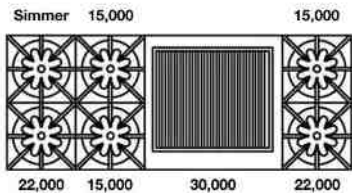

60" Nova (RNB) Series with 24" Charbroiler

Model	Description (* Denotes item that must be specified)	UMRP	MSRP
Natural Gas Models: 60" Nova Series with 24" Charbroiler			
RNB606CBV2	6 Burner | 24" Charbroiler | Nat Gas | Stainless Steel | Standard Trim	$ 16,495	$ 18,970
RNB606CBV2PLT	6 Burner | 24" Charbroiler | Nat Gas | Stainless Steel | Plated Trim*	$ 18,440	$ 21,205
RNB606CBV2C	6 Burner | 24" Charbroiler | Nat Gas | Std RAL Paint* | Standard Trim	$ 17,490	$ 20,115
RNB606CBV2CPLT	6 Burner | 24" Charbroiler | Nat Gas | Std RAL Paint* | Plated Trim*	$ 19,435	$ 22,350
RNB606CBV2CF	6 Burner | 24" Charbroiler | Nat Gas | Specialty Finish* | Standard Trim	$ 18,190	$ 20,920
RNB606CBV2CFPLT	6 Burner | 24" Charbroiler | Nat Gas | Specialty Finish* | Plated Trim*	$ 20,135	$ 23,155
RNB606CBV2CC	6 Burner | 24" Charbroiler | Nat Gas | Custom Color* | Standard Trim	$ 19,390	$ 22,300
RNB606CBV2CCPLT	6 Burner | 24" Charbroiler | Nat Gas | Custom Color* | Plated Trim*	$ 21,335	$ 24,535
LP/Propane Models: 60" Nova Series with 24" Charbroiler			
RNB606CBV2L	6 Burner | 24" Charbroiler | LP Gas | Stainless Steel | Standard Trim	$ 16,495	$ 18,970
RNB606CBV2LPLT	6 Burner | 24" Charbroiler | LP Gas | Stainless Steel | Plated Trim*	$ 18,440	$ 21,205
RNB606CBV2LC	6 Burner | 24" Charbroiler | LP Gas | Std RAL Paint* | Standard Trim	$ 17,490	$ 20,115
RNB606CBV2LCPLT	6 Burner | 24" Charbroiler | LP Gas | Std RAL Paint* | Plated Trim*	$ 19,435	$ 22,350
RNB606CBV2LCF	6 Burner | 24" Charbroiler | LP Gas | Specialty Finish* | Standard Trim	$ 18,190	$ 20,920
RNB606CBV2LCFPLT	6 Burner | 24" Charbroiler | LP Gas | Specialty Finish* | Plated Trim*	$ 20,135	$ 23,155
RNB606CBV2LCC	6 Burner | 24" Charbroiler | LP Gas | Custom Color* | Standard Trim	$ 19,390	$ 22,300
RNB606CBV2LCCPLT	6 Burner | 24" Charbroiler | LP Gas | Custom Color* | Plated Trim*	$ 21,335	$ 24,535
Customization & Accessory Options: (See page 21) | Total Knobs: 10