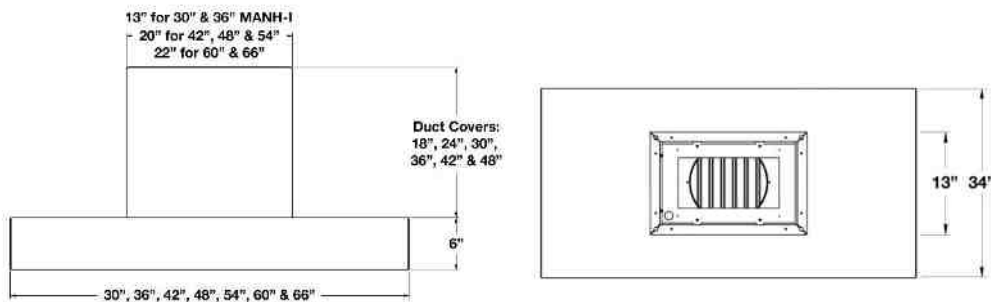

BLOWER OPTIONS	IN-HOOD		IN-LINE		REMOTE		DISCHARGE	
	CFM	POWER	CFM	POWER	CFM	POWER	TOP	REAR
MODEL #	PH-CFM-600	PH-CFM-1200	PH-INLB600	PH-INBL1200	PH-1000CFMR	PH-1400CFMR		
UMRP	$ 765	$ 1095	$ 1200	$ 1480	$ 1495	$ 1595		
BS-MANH-I-30-SS	•		•	•	•	•	•	•
BS-MANH-I-36-SS	•		•	•	•	•	•	•
BS-MANH-I-42-SS	•	•	•	•	•	•	•	•
BS-MANH-I-48-SS	•	•	•	•	•	•	•	•
BS-MANH-I-54-SS	•	•	•	•	•	•	•	•
BS-MANH-I-60-SS	•	•	•	•	•	•	•	•
BS-MANH-I-66-SS	•	•	•	•	•	•	•	•

Denotes blower compatible with specific ventilation hood size. ATEX In-line and HY-EX Remote designated blowers are not compatible with this ventilation hood.