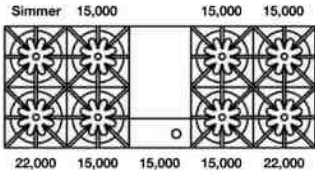

RANGETOPS: 60" NOVA (RNB) SERIES

60" Nova (RNB) Rangetop with 12" Griddle

Model	Description (* Denotes item that must be specified)	UMRP	MSRP
Natural Gas Models: 60" Nova Series Rangetop			
RGTNB608GV2	8 Burner | 12" Griddle | Nat Gas | Stainless Steel | Standard Trim	$ 8695	$ 10,000
RGTNB608GV2PLT	8 Burner | 12" Griddle | Nat Gas | Stainless Steel | Plated Trim*	$ 10,005	$ 11,505
LP/Propane Models: 60" Nova Series Rangetop			
RGTNB608GV2L	8 Burner | 12" Griddle | LP Gas | Stainless Steel | Standard Trim	$ 8695	$ 10,000
RGTNB608GV2LPLT	8 Burner | 12" Griddle | LP Gas | Stainless Steel | Plated Trim*	$ 10,005	$ 11,505
Customization & Accessory Options: (See page 47) | Total Knobs: 9			

60" Nova (RNB) Rangetop with 12" Charbroiler