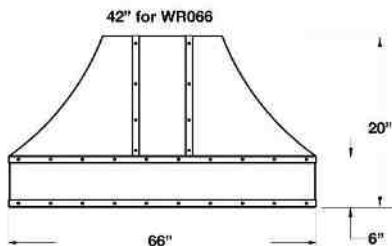

DESIGNER SERIES: 42", 48", 54", 60" & 66" WRANGLER WALL HOODS

42" WRANGLER HOODS		UMRP	MSRP
WR042MLPLT	Body: Stainless Steel | Strap/Rivets: Stainless Steel	$ 6595	$ 7585
WR042MLPLTD	Body: Stainless Steel | Strap/Rivets: Des. Metal*	$ 7745	$ 8905
WR042MLPLTC	Body: Std RAL Color* | Strap/Rivets: Stainless Steel	$ 7590	$ 8730
WR042MLPLTDC	Body: Std RAL Color* | Strap/Rivets: Des Metal*	$ 8740	$ 10,050
WR042MLPLTCF	Body: Spec. Finish* | Strap/Rivets: Stainless Steel	$ 8290	$ 9535
WR042MLPLTDCF	Body: Spec. Finish* | Strap/Rivets: Des. Metal*	$ 9440	$ 10,855
WR042MLPLTCC	Body: Custom Color* | Strap/Rivets: Stainless Steel	$ 9490	$ 10,915
WR042MLPLTDCC	Body: Custom Color* | Strap/Rivets: Des. Metal*	$ 10,640	$ 12,235
48" WRANGLER HOODS		UMRP	MSRP
WR048MLPLT	Body: Stainless Steel | Strap/Rivets: Stainless Steel	$ 6695	$ 7700
WR048MLPLTD	Body: Stainless Steel | Strap/Rivets: Des. Metal*	$ 8120	$ 9340
WR048MLPLTC	Body: Std RAL Color* | Strap/Rivets: Stainless Steel	$ 7690	$ 8845
WR048MLPLTDC	Body: Std RAL Color* | Strap/Rivets: Des Metal*	$ 9115	$ 10,480
WR048MLPLTCF	Body: Spec. Finish* | Strap/Rivets: Stainless Steel	$ 8390	$ 9650
WR048MLPLTDCF	Body: Spec. Finish* | Strap/Rivets: Des. Metal*	$ 9815	$ 11,285
WR048MLPLTCC	Body: Custom Color* | Strap/Rivets: Stainless Steel	$ 9590	$ 11,030
WR048MLPLTDCC	Body: Custom Color* | Strap/Rivets: Des. Metal*	$ 11,015	$ 12,665
54" WRANGLER HOODS		UMRP	MSRP
WR054MLPLT	Body: Stainless Steel | Strap/Rivets: Stainless Steel	$ 6795	$ 7815
WR054MLPLTD	Body: Stainless Steel | Strap/Rivets: Des. Metal*	$ 8220	$ 9455
WR054MLPLTC	Body: Std RAL Color* | Strap/Rivets: Stainless Steel	$ 7790	$ 8960
WR054MLPLTDC	Body: Std RAL Color* | Strap/Rivets: Des Metal*	$ 9215	$ 10,595
WR054MLPLTCF	Body: Spec. Finish* | Strap/Rivets: Stainless Steel	$ 8490	$ 9765
WR054MLPLTDCF	Body: Spec. Finish* | Strap/Rivets: Des. Metal*	$ 9915	$ 11,400
WR054MLPLTCC	Body: Custom Color* | Strap/Rivets: Stainless Steel	$ 9690	$ 11,145
WR054MLPLTDCC	Body: Custom Color* | Strap/Rivets: Des. Metal*	$ 11,115	$ 12,780
60" WRANGLER HOODS		UMRP	MSRP
WR060MLPLT	Body: Stainless Steel | Strap/Rivets: Stainless Steel	$ 6895	$ 7930
WR060MLPLTD	Body: Stainless Steel | Strap/Rivets: Des. Metal*	$ 8530	$ 9810
WR060MLPLTC	Body: Std RAL Color* | Strap/Rivets: Stainless Steel	$ 7890	$ 9075
WR060MLPLTDC	Body: Std RAL Color* | Strap/Rivets: Des Metal*	$ 9525	$ 10,955
WR060MLPLTCF	Body: Spec. Finish* | Strap/Rivets: Stainless Steel	$ 8590	$ 9880
WR060MLPLTDCF	Body: Spec. Finish* | Strap/Rivets: Des. Metal*	$ 10,225	$ 11,760
WR060MLPLTCC	Body: Custom Color* | Strap/Rivets: Stainless Steel	$ 9790	$ 11,260
WR060MLPLTDCC	Body: Custom Color* | Strap/Rivets: Des. Metal*	$ 11,425	$ 13,140
66" WRANGLER HOODS		UMRP	MSRP
WR066MLPLT	Body: Stainless Steel | Strap/Rivets: Stainless Steel	$ 6995	$ 8045
WR066MLPLTD	Body: Stainless Steel | Strap/Rivets: Des. Metal*	$ 8630	$ 9925
WR066MLPLTC	Body: Std RAL Color* | Strap/Rivets: Stainless Steel	$ 7990	$ 9190
WR066MLPLTDC	Body: Std RAL Color* | Strap/Rivets: Des Metal*	$ 9625	$ 11,070
WR066MLPLTCF	Body: Spec. Finish* | Strap/Rivets: Stainless Steel	$ 8690	$ 9995
WR066MLPLTDCF	Body: Spec. Finish* | Strap/Rivets: Des. Metal*	$ 10,325	$ 11,875
WR066MLPLTCC	Body: Custom Color* | Strap/Rivets: Stainless Steel	$ 9890	$ 11,375
WR066MLPLTDCC	Body: Custom Color* | Strap/Rivets: Des. Metal*	$ 11,525	$ 13,255