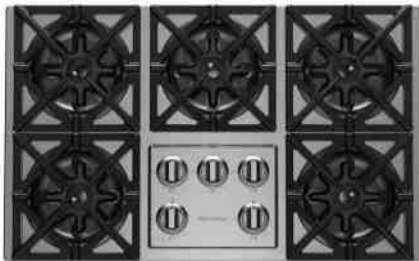

Model	Description (* Denotes item that must be specified)	UMRP	MSRP
Natural Gas Models: 36" Drop-In Cooktop			
RBCT365BSSV2	5 Burners | Nat Gas | Stainless Steel | Std Trim	$ 2795	$ 3215
RBCT365BSSV2PLT	5 Burners | Nat Gas | Stainless Steel | Plated Trim*	$ 3580	$ 4115
LP/Propane Models: 36" Drop-In Cooktop			
RBCT365BSSV2L	5 Burners | LP Gas | Stainless Steel | Std Trim	$ 2795	$ 3215
RBCT365BSSV2LPLT	5 Burners | LP Gas | Stainless Steel | Plated Trim*	$ 3580	$ 4115
KNOB OPTIONS: (Total Knobs: 5)			
KN-C	Knob: Standard 190 RAL Color		$ 90 ea
KN-CF	Knob: Spec Finish (Matte RAL, Textured RAL or Prec Metals)		$ 155 ea
KN-PLT	Knob: Plated Trim (See options below)		$ 200 ea
PLATED TRIM OPTIONS: (Includes bezels and logo)			
Antique Brass, Brushed Brass, Polished Brass, Antique Copper, Brushed Copper, Polished Copper, Chrome, Oil Rubbed Bronze & Pewter			

FEATURES:

- 22,000 BTU UltraNova™ burners & 15,000 BTU Nova™ burners
- Precise 130° simmer burner
- Full motion grates
- Stainless steel knobs and available customization
- Enhanced compatibility with BlueStar Electric Wall Oven

PRODUCT SPECIFICATIONS:

• 30" Unit Dimensions:	30"W x 22"D x 5"H
• 36" Unit Dimensions:	36"W x 22"D x 5"H
• Electrical Requirements:	120V, 60Hz, 15 AMPS, 1PH
• Gas Pressure:	NAT: 5.0" WC, LP 10.0" WC
• Gas Line Size:	½"
• 30" Unit Weight:	160 lbs.
• 36" Unit Weight:	175 lbs.