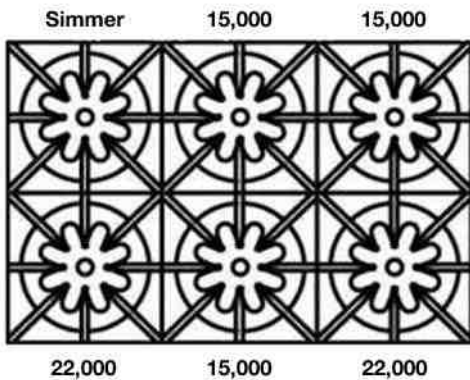

RANGETOPS: 36" NOVA (RNB) SERIES

BlueStar Model Number Guide:			
Base Model (RGTNB366BV2) 6 Burners | Natural Gas | Stainless Steel Finish | Standard Trim	Change to LP Gas Add (L) for LP/Propane Gas	Add code below for desired color Not available on Rangetop or Cooktop models	Add (PLT) for Plated Trim Includes plated bezels and logo. See available options below.

FEATURES:

- 22,000 BTU UltraNova™ burners & 15,000 BTU Nova™ burners
- Precise 130° simmer burner
- Available with all burners or add integrated griddle, charbroiler or French top
- Integrated wok cooking
- Handcrafted in Pennsylvania since 1880

PRODUCT SPECIFICATIONS:

- Unit Dimensions: 35.875"W x 24"D x 8.625"H
- Electrical Reqs: 120V, 60Hz, 15 AMPS, 1PH
- Gas Pressure: NAT: 5.0" WC, LP 10.0" WC
- Gas Line Size: ½"
- Unit Weight: 220 lbs.

Model	Description (* Denotes item that must be specified)	UMRP	MSRP
Natural Gas Models: 36" Nova Series Rangetop			
RGTNB366BV2	6 Burners | Nat Gas | Stainless Steel | Std Trim	$ 4495	$ 5170
RGTNB366BV2PLT	6 Burners | Nat Gas | Stainless Steel | Plated Trim*	$ 5280	$ 6070
LP/Propane Models: 36" Nova Series Rangetop			
RGTNB366BV2L	6 Burners | LP Gas | Stainless Steel | Std Trim	$ 4495	$ 5170
RGTNB366BV2LPLT	6 Burners | LP Gas | Stainless Steel | Plated Trim*	$ 5280	$ 6070
BACKGUARD OPTIONS:			
All BlueStar rangetops must be installed with a UL approved backguard. Unless otherwise specified, an island trim UL approved backguard will be installed at no charge.			
IT36BSP	Island Trim (Included)	$ 500	$ 575
BG636BSP	6" Backguard	$ 540	$ 620
BG3617BSP	17" Backguard	$ 1095	$ 1260
SDHS36BSP	24" High Shelf	$ 1270	$ 1460
KNOB OPTIONS: (Total Knobs: 6)			
KN-BLK	Standard Black Knob (Ordered with unit)	N/C	N/C
KN-C	Knob: Standard 190 RAL Color	$ 90 ea	$ 105 ea
KN-CF	Knob: Spec Finish (Matte RAL, Textured RAL or Prec Metals)	$ 155 ea	$ 180 ea
KN-PLT	Knob: Plated Trim (See options below)	$ 200 ea	$ 230 ea
PLATED TRIM OPTIONS: (Includes bezels and logo)			
Antique Brass, Brushed Brass, Polished Brass, Antique Copper, Brushed Copper, Polished Copper, Chrome, Oil Rubbed Bronze & Pewter			
See page 52 for additional customization and accessories for Rangetops and Cooktops