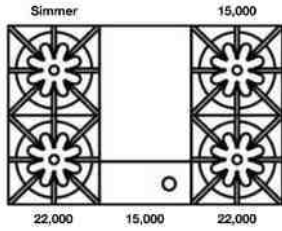

RANGETOPS: 36" NOVA (RNB) SERIES

36" Nova (RNB) Rangetop with 12" Griddle

Model	Description (* Denotes item that must be specified)	UMRP	MSRP
Natural Gas Models: 36" Nova Series Rangetop with 12" Griddle			
RGTNB364GV2	4 Burner | 12" Griddle | Nat Gas | Stainless Steel | Standard Trim	$ 4795	$ 5515
RGTNB364GV2PLT	4 Burner | 12" Griddle | Nat Gas | Stainless Steel | Plated Trim*	$ 5580	$ 6415
LP/Propane Models: 36" Nova Series Rangetop with 12" Griddle			
RGTNB364GV2L	4 Burner | 12" Griddle | LP Gas | Stainless Steel | Standard Trim	$ 4795	$ 5515
RGTNB364GV2LPLT	4 Burner | 12" Griddle | LP Gas | Stainless Steel | Plated Trim*	$ 5580	$ 6415
Customization & Accessory Options: (See page 42) | Total Knobs: 5