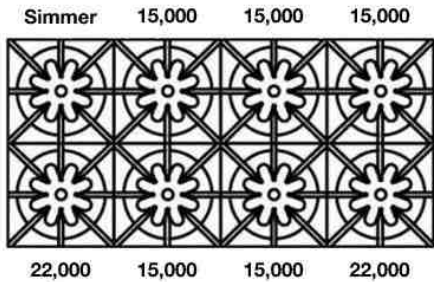

FREESTANDING RANGES: 48" NOVA (RNB) SERIES

BlueStar Model Number Guide:

Base Model (RNB488BV2) 8 Burners | Natural Gas | Stainless Steel Finish | Standard Trim	Change to LP Gas Add (L) for LP/Propane Gas	Add code below for desired color (C) 190 Standard RAL (Semi-Gloss) Colors (CF) Specialty Finish (190 Matte RAL, Precious Metals & Textures) (CC) Custom Colors	Add (PLT) for Plated Trim Includes plated bezels, door handle, handle end and logo. See available options below.

FEATURES:

- 22,000 BTU UltraNova™ burners & 15,000 BTU Nova™ burners
- Available with all burners or add integrated griddle, charbroiler or French top
- Extra-large convection oven with 1850° infrared broiler that accommodates a full size 18" x 26" commercial baking sheet
- Integrated wok cooking
- Available in 1,000+ colors & finishes plus additional customization options
- Handcrafted in Pennsylvania since 1880

PRODUCT SPECIFICATIONS:

- Unit Dimensions: 47.875"W x 24"D x 36.75"H
- Large Oven Intr: 26.438"W x 20"D x 15"H
- Small Oven Intr: 13.578"W x 20"D x 15"H
- Electrical Reqs: 120V, 60Hz, 15 AMPS, 1PH
- Gas Pressure: NAT: 5.0" WC, LP 10.0" WC
- Gas Line Size: ¾"
- Unit Weight: 645 lbs.