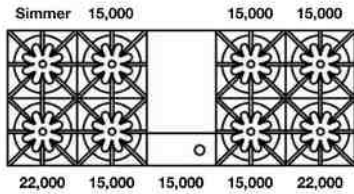

FREESTANDING RANGES: 60" NOVA (RNB) SERIES

60" Nova (RNB) Series with 12" Griddle

Model	Description (* Denotes item that must be specified)	UMRP	MSRP
Natural Gas Models: 60" Nova Series with 12" Griddle			
RNB608GV2	8 Burner | 12" Griddle | Nat Gas | Stainless Steel | Standard Trim	$ 15,895	$ 18,280
RNB608GV2PLT	8 Burner | 12" Griddle | Nat Gas | Stainless Steel | Plated Trim*	$ 17,840	$ 20,515
RNB608GV2C	8 Burner | 12" Griddle | Nat Gas | Std RAL Paint* | Standard Trim	$ 16,890	$ 19,425
RNB608GV2CPLT	8 Burner | 12" Griddle | Nat Gas | Std RAL Paint* | Plated Trim*	$ 18,835	$ 21,660
RNB608GV2CF	8 Burner | 12" Griddle | Nat Gas | Specialty Finish* | Standard Trim	$ 17,590	$ 20,230
RNB608GV2CFPLT	8 Burner | 12" Griddle | Nat Gas | Specialty Finish* | Plated Trim*	$ 19,535	$ 22,465
RNB608GV2CC	8 Burner | 12" Griddle | Nat Gas | Custom Color* | Standard Trim	$ 18,790	$ 21,610
RNB608GV2CCPLT	8 Burner | 12" Griddle | Nat Gas | Custom Color* | Plated Trim*	$ 20,735	$ 23,845
LP/Propane Models: 60" Nova Series with 12" Griddle			
RNB608GV2L	8 Burner | 12" Griddle | LP Gas | Stainless Steel | Standard Trim	$ 15,895	$ 18,280
RNB608GV2LPLT	8 Burner | 12" Griddle | LP Gas | Stainless Steel | Plated Trim*	$ 17,840	$ 20,515
RNB608GV2LC	8 Burner | 12" Griddle | LP Gas | Std RAL Paint* | Standard Trim	$ 16,890	$ 19,425
RNB608GV2LCPLT	8 Burner | 12" Griddle | LP Gas | Std RAL Paint* | Plated Trim*	$ 18,835	$ 21,660
RNB608GV2LCF	8 Burner | 12" Griddle | LP Gas | Specialty Finish* | Standard Trim	$ 17,590	$ 20,230
RNB608GV2LCFPLT	8 Burner | 12" Griddle | LP Gas | Specialty Finish* | Plated Trim*	$ 19,535	$ 22,465
RNB608GV2LCC	8 Burner | 12" Griddle | LP Gas | Custom Color* | Standard Trim	$ 18,790	$ 21,610
RNB608GV2LCCPLT	8 Burner | 12" Griddle | LP Gas | Custom Color* | Plated Trim*	$ 20,735	$ 23,845
Customization & Accessory Options: (See page 21) | Total Knobs: 11