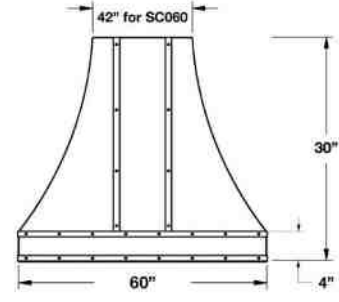

DESIGNER SERIES: 42", 48", 54" & 60" SAHARA CURVED SIDES WALL HOODS