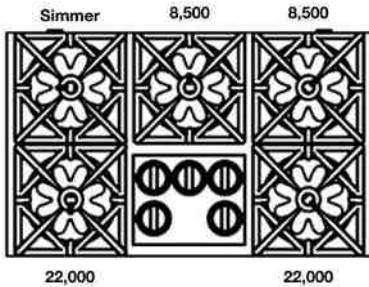

Model	Description (* Denotes item that must be specified)	UMRP	MSRP
Natural Gas Models: 36" Drop-In Cooktop			
RBCT365BSSV2	5 Burners | Nat Gas | Stainless Steel | Std Trim	$ 2795	$ 3215
RBCT365BSSV2PLT	5 Burners | Nat Gas | Stainless Steel | Plated Trim*	$ 3580	$ 4115
LP/Propane Models: 36" Drop-In Cooktop			
RBCT365BSSV2L	5 Burners | LP Gas | Stainless Steel | Std Trim	$ 2795	$ 3215
RBCT365BSSV2LPLT	5 Burners | LP Gas | Stainless Steel | Plated Trim*	$ 3580	$ 4115
KNOB OPTIONS: (Total Knobs: 5)			
KN-C	Knob: Standard 190 RAL Color		$ 90 ea
KN-CF	Knob: Spec Finish (Matte RAL, Textured RAL or Prec Metals)		$ 155 ea
KN-PLT	Knob: Plated Trim (See options below)		$ 200 ea
PLATED TRIM OPTIONS: (Includes bezels and logo)			
Antique Brass, Brushed Brass, Polished Brass, Antique Copper, Brushed Copper, Polished Copper, Chrome, Oil Rubbed Bronze & Pewter			

FEATURES:

- 22,000 BTU UltraNova™ burners & 15,000 BTU Nova™ burners
- Precise 130° simmer burner
- Full motion grates
- Stainless steel knobs and available customization
- Enhanced compatibility with BlueStar Electric Wall Oven

PRODUCT SPECIFICATIONS:

• 30" Unit Dimensions:	30"W x 22"D x 5"H
• 36" Unit Dimensions:	36"W x 22"D x 5"H
• Electrical Requirements:	120V, 60Hz, 15 AMPS, 1PH
• Gas Pressure:	NAT: 5.0" WC, LP 10.0" WC
• Gas Line Size:	½"
• 30" Unit Weight:	160 lbs.
• 36" Unit Weight:	175 lbs.