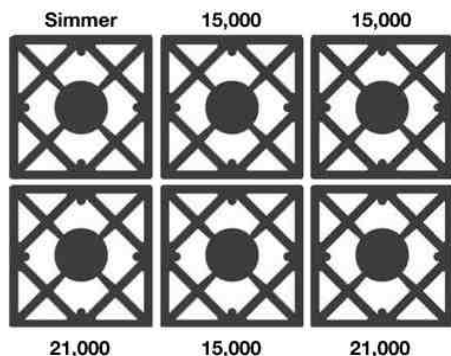

FREESTANDING RANGES: 36" CULINARY SERIES – SEALED BURNER BURNER

BlueStar Model Number Guide:			
Base Model (RCS36SBV2) 6 Burners | Natural Gas | Stainless Steel Finish | Standard Trim	Change to LP Gas Add (L) for LP/Propane Gas	Add code below for desired color (C) 190 Standard RAL (Semi-Gloss) Colors (CF) Specialty Finish (190 Matte RAL, Precious Metals & Textures) (CC) Custom Colors	Add (PLT) for Plated Trim Includes plated bezels, door handle, handle end and logo. See available options below.

FEATURES:

- Sealed burner design with up to 21,000 BTUs of power (18,000 BTUs on LP/Propane models)
- Precise simmer burner
- Extra-large convection oven with 1850° infrared broiler that accommodates a full size 18" x 26" commercial baking sheet.
- 24" depth for compatibility with standard kitchen cabinetry
- Available in 1,000+ colors and finishes
- Handcrafted in Pennsylvania since 1880

PRODUCT SPECIFICATIONS:

- Unit Dimensions: 35.875"W x 24"D x 36.75"H
- Oven Interior: 29.25"W x 20"D x 15"H
- Electrical Reqs: 120V, 60Hz, 15 AMPS, 1PH
- Gas Pressure: NAT: 5.0" WC, LP 10.0" WC
- Gas Line Size: ½"
- Unit Weight: 420 lbs.