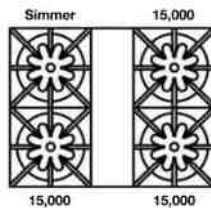

Model Shown: RCS304BV2

Model Shown: RCS366BV2

Model	Description (* Denotes item that must be specified)	UMRP	MSRP
Natural Gas Models: 30" & 36" Culinary Series – Open Burner			
RCS304BV2	4 Burner Nat Gas Stainless Steel Standard Trim	\$ 3995	\$ 4595
RCS366BV2	6 Burner Nat Gas Stainless Steel Standard Trim	\$ 4795	\$ 5515
LP/Propane Models: 30" & 36" Culinary Series – Open Burner			
RCS304BV2L	4 Burner LP Gas Stainless Steel Standard Trim	\$ 3995	\$ 4595
RCS366BV2L	6 Burner LP Gas Stainless Steel Standard Trim	\$ 4795	\$ 5515
BACKGUARD OPTIONS:			
All BlueStar freestanding appliances must be installed with a UL approved backguard. Unless otherwise specified, an island trim UL approved backguard will be installed at no charge.			
IT30BSP	Island Trim (Included) for 30" RCS Range		
BG630BSP	6" Backguard for 30" RCS Range		
BG3017BSP	17" Backguard for 30" RCS Range		
SDHS30BSP	24" High Shelf for 30" RCS Range		
IT36BSP	Island Trim (Included) for 36" RCS Range		
BG636BSP	6" Backguard for 36" RCS Range		
BG3617BSP	17" Backguard for 36" RCS Range		
SDHS36BSP	24" High Shelf for 36" RCS Range		
KNOB & PAINTED BODY SIDE OPTIONS: (Total Knobs: 30" – 5 36" – 7)			
KN-SS	Brushed Stainless Steel Knob	\$ 90 ea	\$ 105 ea
KN-C	Knob: Standard 190 RAL Color	\$ 90 ea	\$ 105 ea
KN-CF	Knob: Spec Finish (Matte RAL, Textured RAL or Prec Metals)	\$ 155 ea	\$ 180 ea
KN-PLT	Knob: Plated Trim (See options below)	\$ 200 ea	\$ 230 ea
Antique Brass, Brushed Brass, Polished Brass, Antique Copper, Brushed Copper, Polished Copper, Chrome, Oil Rubbed Bronze & Pewter			
See page 32 for additional customization and accessories for Freestanding Ranges			