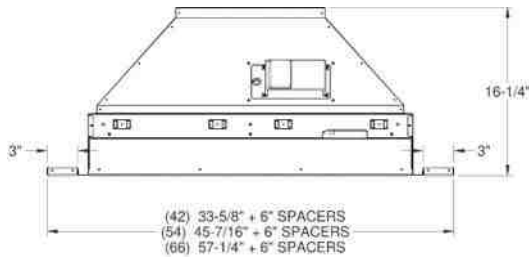

BLOWER OPTIONS	IN-HOOD		IN-LINE		REMOTE		DISCHARGE	
CFM POWER	600	1200	800	1200	1000	1400	TOP	REAR
MODEL #	BS-CFM-600-IN06	BS-CFM-1200-IN12	ATEX-0.8	ATEX-1.2	HYEX-1.0-GA	HYEX-1.4-GA		
UMRP	$ 765	$ 1095	$ 995	$ 1195	$ 1095	$ 1295	Available at time of order	
28" Liners	•	•	•	•	•	•		
34" Liners	•	•	•	•	•	•		
40" Liners	•	•	•	•	•	•		
46" Liners	•	•	•	•	•	•		
52" Liners	•	•	•	•	•	•		
58" Liners	•	•	•	•	•	•		
64" Liners	•	•	•	•	•	•		
70" Liners	•	•	•	•	•	•