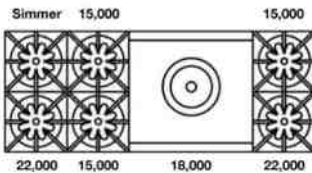

Natural Gas Models: 60" Nova Series Rangetop with 24" French Top			
RGTNB606FTV2	6 Burner | 24" French Top | Nat Gas | Stainless Steel | Standard Trim	$ 9695	$ 11,150
RGTNB606FTV2PLT	6 Burner | 24" French Top | Nat Gas | Stainless Steel | Plated Trim*	$ 11,005	$ 12,655
LP/Propane Models: 60" Nova Series Rangetop with 24" French Top			
RGTNB606FTV2L	6 Burner | 24" French Top | LP Gas | Stainless Steel | Standard Trim	$ 9695	$ 11,150
RGTNB606FTV2LPLT	6 Burner | 24" French Top | LP Gas | Stainless Steel | Plated Trim*	$ 11,005	$ 12,655
Customization & Accessory Options: (See page 47) | Total Knobs: 7