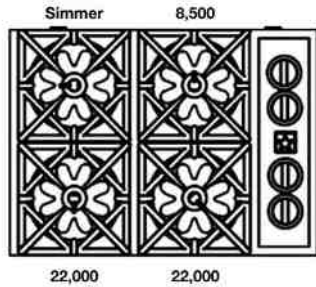

DROP-IN COOKTOPS: 30" & 36" RBCT SERIES

BlueStar Model Number Guide:

Base Model (RBCT304BSSV2) 4 Burners | Natural Gas | Stainless Steel Finish | Standard Trim	Change to LP Gas Add (L) for LP/Propane Gas	Add code below for desired color Not available on Rangetop or Cooktop models	Add (PLT) for Plated Trim Includes plated bezels and logo. See available options below.

Model	Description (* Denotes item that must be specified)	UMRP	MSRP
Natural Gas Models: 30" Drop-In Cooktop			
RBCT304BSSV2	4 Burners | Nat Gas | Stainless Steel | Std Trim	$ 2195	$ 2525
RBCT304BSSV2PLT	4 Burners | Nat Gas | Stainless Steel | Plated Trim*	$ 2740	$ 3150
LP/Propane Models: 30" Drop-In Cooktop			
RBCT304BSSV2L	4 Burners | LP Gas | Stainless Steel | Std Trim	$ 2195	$ 2525
RBCT304BSSV2LPLT	4 Burners | LP Gas | Stainless Steel | Plated Trim*	$ 2740	$ 3150
KNOB OPTIONS: (Total Knobs: 4)			
KN-C	Knob: Standard 190 RAL Color		$ 90 ea
KN-CF	Knob: Spec Finish (Matte RAL, Textured RAL or Prec Metals)		$ 155 ea
KN-PLT	Knob: Plated Trim (See options below)		$ 200 ea
PLATED TRIM OPTIONS: (Includes bezels and logo)			
Antique Brass, Brushed Brass, Polished Brass, Antique Copper, Brushed Copper, Polished Copper, Chrome, Oil Rubbed Bronze & Pewter