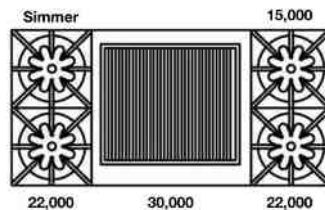

48" Nova (RNB) Series with 24" Charbroiler

Natural Gas Models: 48" Nova (RNB) Series with 24" Charbroiler			
RNB484CBV2	4 Burner | 24" Charbroiler | Nat Gas | Stainless Steel | Standard Trim	$ 12,195	$ 14,025
RNB484CBV2PLT	4 Burner | 24" Charbroiler | Nat Gas | Stainless Steel | Plated Trim*	$ 13,890	$ 15,975
RNB484CBV2C	4 Burner | 24" Charbroiler | Nat Gas | Std RAL Paint* | Standard Trim	$ 13,190	$ 15,170
RNB484CBV2CPLT	4 Burner | 24" Charbroiler | Nat Gas | Std RAL Paint* | Plated Trim*	$ 14,885	$ 17,120
RNB484CBV2CF	4 Burner | 24" Charbroiler | Nat Gas | Specialty Finish* | Standard Trim	$ 13,890	$ 15,975
RNB484CBV2CFPLT	4 Burner | 24" Charbroiler | Nat Gas | Specialty Finish* | Plated Trim*	$ 15,585	$ 17,925
RNB484CBV2CC	4 Burner | 24" Charbroiler | Nat Gas | Custom Color* | Standard Trim	$ 15,090	$ 17,355
RNB484CBV2CCPLT	4 Burner | 24" Charbroiler | Nat Gas | Custom Color* | Plated Trim*	$ 16,785	$ 19,305
LP/Propane Models: 48" Nova (RNB) Series with 12" Charbroiler			
RNB484CBV2L	4 Burner | 24" Charbroiler | LP Gas | Stainless Steel | Standard Trim	$ 12,195	$ 14,025
RNB484CBV2LPLT	4 Burner | 24" Charbroiler | LP Gas | Stainless Steel | Plated Trim*	$ 13,890	$ 15,975
RNB484CBV2LC	4 Burner | 24" Charbroiler | LP Gas | Std RAL Paint* | Standard Trim	$ 13,190	$ 15,170
RNB484CBV2LCPLT	4 Burner | 24" Charbroiler | LP Gas | Std RAL Paint* | Plated Trim*	$ 14,885	$ 17,120
RNB484CBV2LCF	4 Burner | 24" Charbroiler | LP Gas | Specialty Finish* | Standard Trim	$ 13,890	$ 15,975
RNB484CBV2LCFPLT	4 Burner | 24" Charbroiler | LP Gas | Specialty Finish* | Plated Trim*	$ 15,585	$ 17,925
RNB484CBV2LCC	4 Burner | 24" Charbroiler | LP Gas | Custom Color* | Standard Trim	$ 15,090	$ 17,355
RNB484CBV2LCCPLT	4 Burner | 24" Charbroiler | LP Gas | Custom Color* | Plated Trim*	$ 16,785	$ 19,305
Customization & Accessory Options: (See page 17) | Total Knobs: 8