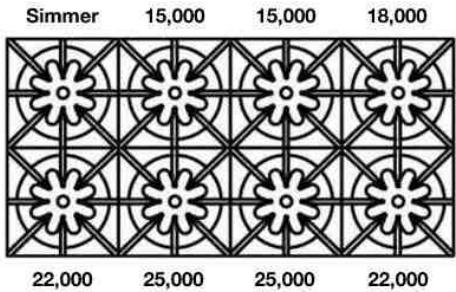

FREESTANDING RANGES: 48" PLATINUM SERIES

BlueStar Model Number Guide:

Base Model (BSP488B) 8 Burners | Natural Gas | Stainless Steel Finish | Standard Trim	Change to LP Gas Add (L) for LP/Propane Gas	Add code below for desired color (C) 190 Standard RAL (Semi-Gloss) Colors (CF) Specialty Finish (190 Matte RAL, Precious Metals & Textures) (CC) Custom Colors	Add (PLT) for Plated Trim Includes plated bezels, door handle, handle end and logo. See available options below.

Model	Description (* Denotes item that must be specified)	UMRP	MSRP
Natural Gas Models: 48" Platinum Series			
BSP488B	8 Burner | Nat Gas | Stainless Steel | Standard Trim	$ 13,095	$ 15,060
BSP488BPLT	8 Burner | Nat Gas | Stainless Steel | Plated Trim*	$ 14,790	$ 17,010
BSP488BC	8 Burner | Nat Gas | Std RAL Color* | Standard Trim	$ 14,090	$ 16,205
BSP488BCPLT	8 Burner | Nat Gas | Std RAL Color* | Plated Trim*	$ 15,785	$ 18,155
BSP488BCF	8 Burner | Nat Gas | Specialty Finish* | Standard Trim	$ 14,790	$ 17,010
BSP488CFPLT	8 Burner | Nat Gas | Specialty Finish* | Plated Trim*	$ 16,485	$ 18,960
BSP488BCC	8 Burner | Nat Gas | Custom Color* | Standard Trim	$ 15,990	$ 18,390
BSP488BCCPLT	8 Burner | Nat Gas | Custom Color* | Plated Trim*	$ 17,685	$ 20,340
LP/Propane Models: 48" Platinum Series			
BSP488BL	8 Burner | LP Gas | Stainless Steel | Standard Trim	$ 13,095	$ 15,060
BSP488BLPLT	8 Burner | LP Gas | Stainless Steel | Plated Trim*	$ 14,790	$ 17,010
BSP488BLC	8 Burner | LP Gas | Std RAL Color* | Standard Trim	$ 14,090	$ 16,205
BSP488BLCPLT	8 Burner | LP Gas | Std RAL Color* | Plated Trim*	$ 15,785	$ 18,155
BSP488BLCF	8 Burner | LP Gas | Specialty Finish* | Standard Trim	$ 14,790	$ 17,010
BSP488BLCFPLT	8 Burner | LP Gas | Specialty Finish* | Plated Trim*	$ 16,485	$ 18,960
BSP488BLCC	8 Burner | LP Gas | Custom Color* | Standard Trim	$ 15,990	$ 18,390
BSP488BLCCPLT	8 Burner | LP Gas | Custom Color* | Plated Trim*	$ 17,685	$ 20,340
BACKGUARD OPTIONS:			
All BlueStar freestanding appliances must be installed with a UL approved backguard. Unless otherwise specified, an island trim UL approved backguard will be installed at no charge.			
IT48BSP	Island Trim (Included)	$ 720	$ 830
BG648BSP	6" Backguard	$ 780	$ 895
BG4817BSP	17" Backguard	$ 1635	$ 1880
SDHS48BSP	24" High Shelf	$ 1755	$ 2020
KNOB & PAINTED BODY SIDE OPTIONS: (Total Knobs: 10)			
SIDES-C	Add Painted Sides (All colors)	$ 515	$ 590
KN-BLK	Standard Black Knob (Ordered with unit)	N/C	N/C
KN-C	Knob: Standard 190 RAL Color	$ 90 ea	$ 105 ea
KN-CF	Knob: Spec Finish (Matte RAL, Textured RAL or Prec Metals)	$ 155 ea	$ 180 ea
KN-PLT	Knob: Plated Trim (See options below)	$ 200 ea	$ 230 ea
PLATED TRIM OPTIONS: (Includes bezels, door handle, handle ends and logo)			
Antique Brass, Brushed Brass, Polished Brass, Antique Copper, Brushed Copper, Polished Copper, Chrome, Oil Rubbed Bronze & Pewter			
See page 32 for additional customization and accessories for Freestanding Ranges			

FEATURES:

- 25,000 BTU PrimaNova™ burners
- All burners, plus Interchangeable Griddle and Charbroiler accessory
- The PowR Oven™ provides 40% faster preheating and 30% increase in oven efficiency
- Precise 130° simmer burner
- Integrated wok cooking
- Extra-large oven with True European Convection and 1850° infrared broiler
- Accommodates a full-size commercial 18" x 26" baking sheet
- Includes full extension rack
- Available in 1,000+ colors and finishes
- Handcrafted in Pennsylvania since 1880

PRODUCT SPECIFICATIONS: