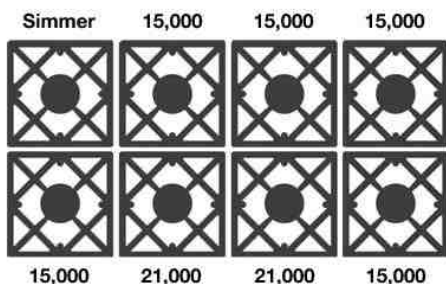

FREESTANDING RANGES: 48" CULINARY SERIES – SEALED BURNER BURNER

BlueStar Model Number Guide:			
Base Model (RCS48SBV2) 8 Burners | Natural Gas | Stainless Steel Finish | Standard Trim	Change to LP Gas Add (L) for LP/Propane Gas	Add code below for desired color (C) 190 Standard RAL (Semi-Gloss) Colors (CF) Specialty Finish (190 Matte RAL, Precious Metals & Textures) (CC) Custom Colors	Add (PLT) for Plated Trim Includes plated bezels, door handle, handle end and logo. See available options below.

FEATURES:

- Sealed burner design with up to 21,000 BTUs of power (18,000 BTUs on LP/Propane models)
- Precise simmer burner
- Extra-large convection oven with 1850° infrared broiler that accommodates a full size 18" x 26" commercial baking sheet.
- 24" depth for compatibility with standard kitchen cabinetry
- Available in 1,000+ colors and finishes
- Handcrafted in Pennsylvania since 1880

PRODUCT SPECIFICATIONS:

- Unit Dimensions: 47.875"W x 24"D x 36.75"H
- Large Oven Intr: 26.438"W x 20"D x 15"H
- Small Oven Intr: 13.578"W x 20"D x 15"H
- Electrical Reqs: 120V, 60Hz, 15 AMPS, 1PH
- Gas Pressure: NAT: 5.0" WC, LP 10.0" WC
- Gas Line Size: ¾"
- Unit Weight: 645 lbs.