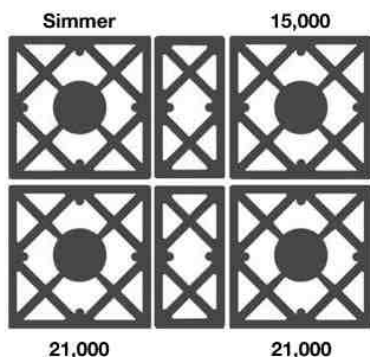

FREESTANDING RANGES: 30" CULINARY SERIES – SEALED BURNER BURNER

BlueStar Model Number Guide:			
Base Model (RCS30SBV2) 4 Burners | Natural Gas | Stainless Steel Finish | Standard Trim	Change to LP Gas Add (L) for LP/Propane Gas	Add code below for desired color (C) 190 Standard RAL (Semi-Gloss) Colors (CF) Specialty Finish (190 Matte RAL, Precious Metals & Textures) (CC) Custom Colors	Add (PLT) for Plated Trim Includes plated bezels, door handle, handle end and logo. See available options below.

FEATURES:

- Sealed burner design with up to 21,000 BTUs of power (18,000 BTUs on LP/Propane models)
- Precise simmer burner
- Extra-large convection oven with 1850° infrared broiler that accommodates a full size 18" x 26" commercial baking sheet. 24" model accommodates half size baking sheet.
- 24" depth for compatibility with standard kitchen cabinetry
- Available in 1,000+ colors and finishes
- Handcrafted in Pennsylvania since 1880

PRODUCT SPECIFICATIONS:

- Unit Dimensions: 29.875"W x 24"D x 36.75"H
- Oven Interior: 26.438"W x 20"D x 15"H
- Electrical Reqs: 120V, 60Hz, 15 AMPS, 1PH
- Gas Pressure: NAT: 5.0" WC, LP 10.0" WC
- Gas Line Size: ½"
- Unit Weight: 380 lbs.