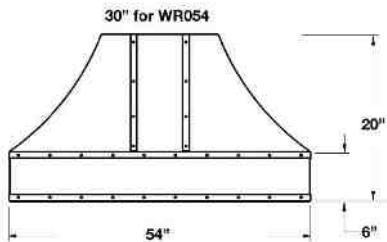

DESIGNER SERIES: 42", 48", 54", 60" & 66" WRANGLER WALL HOODS

42" WRANGLER HOODS		UMRP	MSRP
WR042MLPLT	Body: Stainless Steel | Strap/Rivets: Stainless Steel	$ 6595	$ 7585
WR042MLPLTD	Body: Stainless Steel | Strap/Rivets: Des. Metal*	$ 7745	$ 8905
WR042MLPLTC	Body: Std RAL Color* | Strap/Rivets: Stainless Steel	$ 7590	$ 8730
WR042MLPLTDC	Body: Std RAL Color* | Strap/Rivets: Des Metal*	$ 8740	$ 10,050
WR042MLPLTCF	Body: Spec. Finish* | Strap/Rivets: Stainless Steel	$ 8290	$ 9535
WR042MLPLTDCF	Body: Spec. Finish* | Strap/Rivets: Des. Metal*	$ 9440	$ 10,855
WR042MLPLTCC	Body: Custom Color* | Strap/Rivets: Stainless Steel	$ 9490	$ 10,915
WR042MLPLTDCC	Body: Custom Color* | Strap/Rivets: Des. Metal*	$ 10,640	$ 12,235
48" WRANGLER HOODS		UMRP	MSRP
WR048MLPLT	Body: Stainless Steel | Strap/Rivets: Stainless Steel	$ 6695	$ 7700
WR048MLPLTD	Body: Stainless Steel | Strap/Rivets: Des. Metal*	$ 8120	$ 9340
WR048MLPLTC	Body: Std RAL Color* | Strap/Rivets: Stainless Steel	$ 7690	$ 8845
WR048MLPLTDC	Body: Std RAL Color* | Strap/Rivets: Des Metal*	$ 9115	$ 10,480
WR048MLPLTCF	Body: Spec. Finish* | Strap/Rivets: Stainless Steel	$ 8390	$ 9650
WR048MLPLTDCF	Body: Spec. Finish* | Strap/Rivets: Des. Metal*	$ 9815	$ 11,285
WR048MLPLTCC	Body: Custom Color* | Strap/Rivets: Stainless Steel	$ 9590	$ 11,030
WR048MLPLTDCC	Body: Custom Color* | Strap/Rivets: Des. Metal*	$ 11,015	$ 12,665
54" WRANGLER HOODS		UMRP	MSRP
WR054MLPLT	Body: Stainless Steel | Strap/Rivets: Stainless Steel	$ 6795	$ 7815
WR054MLPLTD	Body: Stainless Steel | Strap/Rivets: Des. Metal*	$ 8220	$ 9455
WR054MLPLTC	Body: Std RAL Color* | Strap/Rivets: Stainless Steel	$ 7790	$ 8960
WR054MLPLTDC	Body: Std RAL Color* | Strap/Rivets: Des Metal*	$ 9215	$ 10,595
WR054MLPLTCF	Body: Spec. Finish* | Strap/Rivets: Stainless Steel	$ 8490	$ 9765
WR054MLPLTDCF	Body: Spec. Finish* | Strap/Rivets: Des. Metal*	$ 9915	$ 11,400
WR054MLPLTCC	Body: Custom Color* | Strap/Rivets: Stainless Steel	$ 9690	$ 11,145
WR054MLPLTDCC	Body: Custom Color* | Strap/Rivets: Des. Metal*	$ 11,115	$ 12,780
60" WRANGLER HOODS		UMRP	MSRP
WR060MLPLT	Body: Stainless Steel | Strap/Rivets: Stainless Steel	$ 6895	$ 7930
WR060MLPLTD	Body: Stainless Steel | Strap/Rivets: Des. Metal*	$ 8530	$ 9810
WR060MLPLTC	Body: Std RAL Color* | Strap/Rivets: Stainless Steel	$ 7890	$ 9075
WR060MLPLTDC	Body: Std RAL Color* | Strap/Rivets: Des Metal*	$ 9525	$ 10,955
WR060MLPLTCF	Body: Spec. Finish* | Strap/Rivets: Stainless Steel	$ 8590	$ 9880
WR060MLPLTDCF	Body: Spec. Finish* | Strap/Rivets: Des. Metal*	$ 10,225	$ 11,760
WR060MLPLTCC	Body: Custom Color* | Strap/Rivets: Stainless Steel	$ 9790	$ 11,260
WR060MLPLTDCC	Body: Custom Color* | Strap/Rivets: Des. Metal*	$ 11,425	$ 13,140
66" WRANGLER HOODS		UMRP	MSRP
WR066MLPLT	Body: Stainless Steel | Strap/Rivets: Stainless Steel	$ 6995	$ 8045
WR066MLPLTD	Body: Stainless Steel | Strap/Rivets: Des. Metal*	$ 8630	$ 9925
WR066MLPLTC	Body: Std RAL Color* | Strap/Rivets: Stainless Steel	$ 7990	$ 9190
WR066MLPLTDC	Body: Std RAL Color* | Strap/Rivets: Des Metal*	$ 9625	$ 11,070
WR066MLPLTCF	Body: Spec. Finish* | Strap/Rivets: Stainless Steel	$ 8690	$ 9995
WR066MLPLTDCF	Body: Spec. Finish* | Strap/Rivets: Des. Metal*	$ 10,325	$ 11,875
WR066MLPLTCC	Body: Custom Color* | Strap/Rivets: Stainless Steel	$ 9890	$ 11,375
WR066MLPLTDCC	Body: Custom Color* | Strap/Rivets: Des. Metal*	$ 11,525	$ 13,255