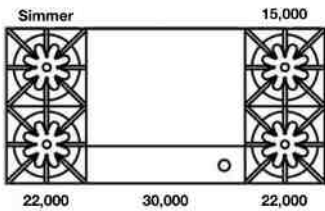

FREESTANDING RANGES: 48" NOVA (RNB) SERIES

48" Nova (RNB) Series with 24" Griddle

Model	Description (* Denotes item that must be specified)	UMRP	MSRP
Natural Gas Models: 48" Nova (RNB) Series with 24" Griddle			
RNB484GV2	4 Burner | 24" Griddle | Nat Gas | Stainless Steel | Standard Trim	$ 12,195	$ 14,025
RNB484GV2PLT	4 Burner | 24" Griddle | Nat Gas | Stainless Steel | Plated Trim*	$ 13,890	$ 15,975
RNB484GV2C	4 Burner | 24" Griddle | Nat Gas | Std RAL Paint* | Standard Trim	$ 13,190	$ 15,170
RNB484GV2CPLT	4 Burner | 24" Griddle | Nat Gas | Std RAL Paint* | Plated Trim*	$ 14,885	$ 17,120
RNB484GV2CF	4 Burner | 24" Griddle | Nat Gas | Specialty Finish* | Standard Trim	$ 13,890	$ 15,975
RNB484GV2CFPLT	4 Burner | 24" Griddle | Nat Gas | Specialty Finish* | Plated Trim*	$ 15,585	$ 17,925
RNB484GV2CC	4 Burner | 24" Griddle | Nat Gas | Custom Color* | Standard Trim	$ 15,090	$ 17,355
RNB484GV2CCPLT	4 Burner | 24" Griddle | Nat Gas | Custom Color* | Plated Trim*	$ 16,785	$ 19,305
LP/Propane Models: 48" Nova (RNB) Series with 24" Griddle			
RNB484GV2L	4 Burner | 24" Griddle | LP Gas | Stainless Steel | Standard Trim	$ 12,195	$ 14,025
RNB484GV2LPLT	4 Burner | 24" Griddle | LP Gas | Stainless Steel | Plated Trim*	$ 13,890	$ 15,975
RNB484GV2LC	4 Burner | 24" Griddle | LP Gas | Std RAL Paint* | Standard Trim	$ 13,190	$ 15,170
RNB484GV2LCPLT	4 Burner | 24" Griddle | LP Gas | Std RAL Paint* | Plated Trim*	$ 14,885	$ 17,120
RNB484GV2LCF	4 Burner | 24" Griddle | LP Gas | Specialty Finish* | Standard Trim	$ 13,890	$ 15,975
RNB484GV2LCFPLT	4 Burner | 24" Griddle | LP Gas | Specialty Finish* | Plated Trim*	$ 15,585	$ 17,925
RNB484GV2LCC	4 Burner | 24" Griddle | LP Gas | Custom Color* | Standard Trim	$ 15,090	$ 17,355
RNB484GV2LCCPLT	4 Burner | 24" Griddle | LP Gas | Custom Color* | Plated Trim*	$ 16,785	$ 19,305
Customization & Accessory Options: (See page 17) | Total Knobs: 8