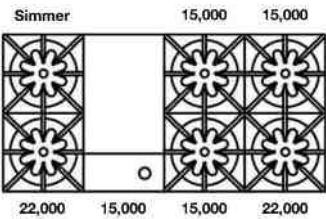

FREESTANDING RANGES: 48" NOVA (RNB) SERIES

48" Nova (RNB) Series with 12" Griddle

Model	Description (* Denotes item that must be specified)	UMRP	MSRP
Natural Gas Models: 48" Nova (RNB) Series with 12" Griddle			
RNB486GV2	6 Burner | 12" Griddle | Nat Gas | Stainless Steel | Standard Trim	$ 11,395	$ 13,105
RNB486GV2PLT	6 Burner | 12" Griddle | Nat Gas | Stainless Steel | Plated Trim*	$ 13,090	$ 15,055
RNB486GV2C	6 Burner | 12" Griddle | Nat Gas | Std RAL Paint* | Standard Trim	$ 12,390	$ 14,250
RNB486GV2CPLT	6 Burner | 12" Griddle | Nat Gas | Std RAL Paint* | Plated Trim*	$ 14,085	$ 16,200
RNB486GV2CF	6 Burner | 12" Griddle | Nat Gas | Specialty Finish* | Standard Trim	$ 13,090	$ 15,055
RNB486GV2CFPLT	6 Burner | 12" Griddle | Nat Gas | Specialty Finish* | Plated Trim*	$ 14,785	$ 17,005
RNB486GV2CC	6 Burner | 12" Griddle | Nat Gas | Custom Color* | Standard Trim	$ 14,290	$ 16,435
RNB486GV2CCPLT	6 Burner | 12" Griddle | Nat Gas | Custom Color* | Plated Trim*	$ 15,985	$ 18,385
LP/Propane Models: 48" Nova (RNB) Series with 12" Griddle			
RNB486GV2L	6 Burner | 12" Griddle | LP Gas | Stainless Steel | Standard Trim	$ 11,395	$ 13,105
RNB486GV2LPLT	6 Burner | 12" Griddle | LP Gas | Stainless Steel | Plated Trim*	$ 13,090	$ 15,055
RNB486GV2LC	6 Burner | 12" Griddle | LP Gas | Std RAL Paint* | Standard Trim	$ 12,390	$ 14,250
RNB486GV2LCPLT	6 Burner | 12" Griddle | LP Gas | Std RAL Paint* | Plated Trim*	$ 14,085	$ 16,200
RNB486GV2LCF	6 Burner | 12" Griddle | LP Gas | Specialty Finish* | Standard Trim	$ 13,090	$ 15,055
RNB486GV2LCFPLT	6 Burner | 12" Griddle | LP Gas | Specialty Finish* | Plated Trim*	$ 14,785	$ 17,005
RNB486GV2LCC	6 Burner | 12" Griddle | LP Gas | Custom Color* | Standard Trim	$ 14,290	$ 16,435
RNB486GV2LCCPLT	6 Burner | 12" Griddle | LP Gas | Custom Color* | Plated Trim*	$ 15,985	$ 18,385
Customization & Accessory Options: (See page 17) | Total Knobs: 9