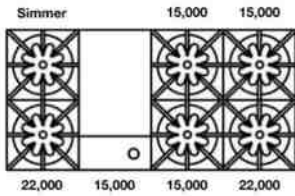

RANGETOPS: 48" NOVA (RNB) SERIES

48" Nova (RNB) Rangetop with 12" Griddle

Model	Description (* Denotes item that must be specified)	UMRP	MSRP
Natural Gas Models: 48" Nova Series Rangetop with 12" Griddle			
RGTNB486GV2	4 Burner | 12" Griddle | Nat Gas | Stainless Steel | Standard Trim	$ 5795	$ 6665
RGTNB486GV2PLT	4 Burner | 12" Griddle | Nat Gas | Stainless Steel | Plated Trim*	$ 6840	$ 7865
LP/Propane Models: 48" Nova Series Rangetop with 12" Griddle			
RGTNB486GV2L	4 Burner | 12" Griddle | LP Gas | Stainless Steel | Standard Trim	$ 5795	$ 6665
RGTNB486GV2LPLT	4 Burner | 12" Griddle | LP Gas | Stainless Steel | Plated Trim*	$ 6840	$ 7865
Customization & Accessory Options: (See page 44) | Total Knobs: 7