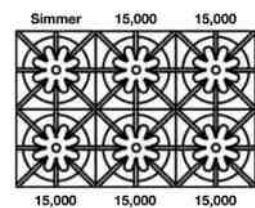

RCS366BV2

FEATURES:

- 15,000 BTU Nova™ open burners
- Precise 130° simmer burner
- Extra-large convection oven with 1850° infrared broiler that accommodates a full size 18" x 26" commercial baking sheet
- Available in stainless steel only
- Handcrafted in Pennsylvania since 1880

PRODUCT SPECIFICATIONS:

• 30" Unit Dimensions:	29.875W x 24"D x 36.75"H
• 36" Unit Dimensions:	35.875"W x 24"D x 36.75"H
• 30" Oven Interior:	26.438"W x 20"D x 15"H
• 36" Oven Interior:	29.25"W x 20"D x 15"H
• Electrical Requirements:	120V, 60Hz, 15 AMPS, 1PH
• Gas Pressure:	NAT: 5.0" WC, LP 10.0" WC
• Gas Line Size:	½
• 30" Unit Weight:	420 lbs.
• 36" Unit Weight:	470 lbs.