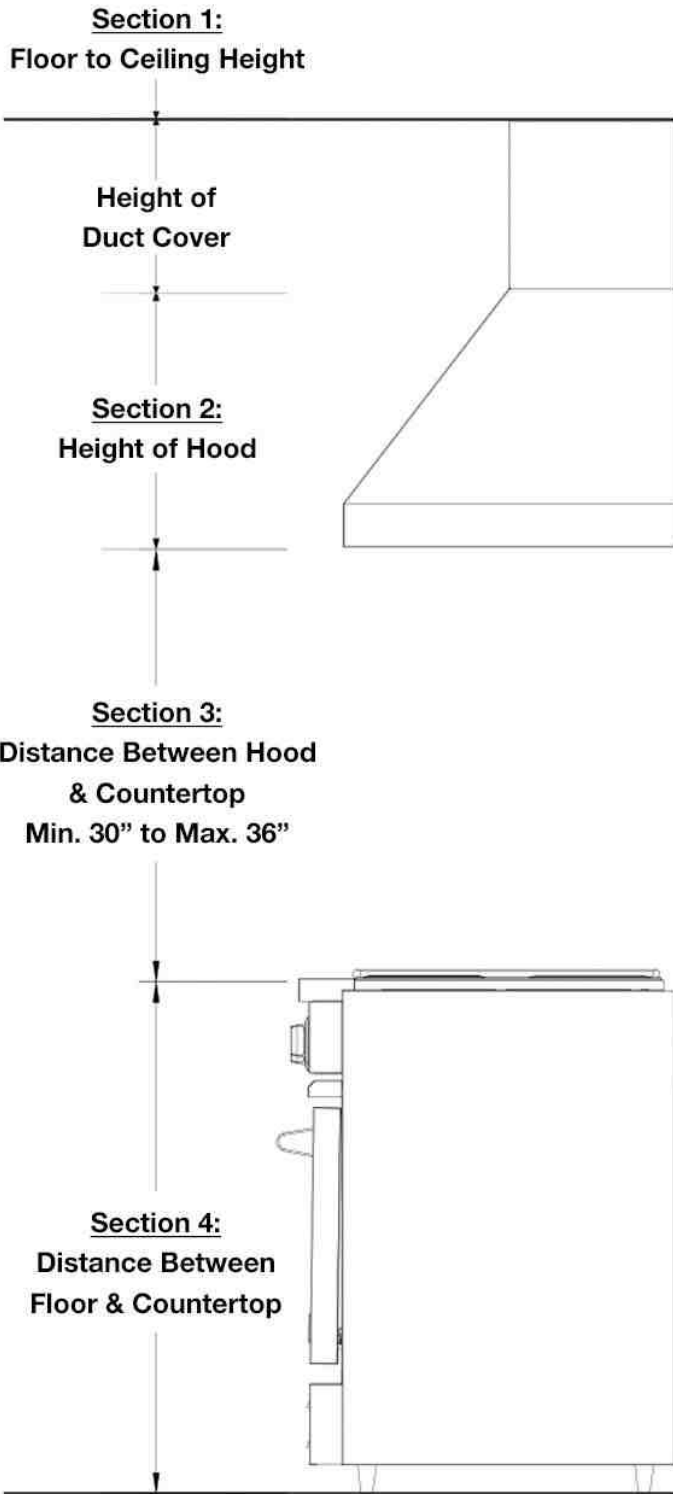

7. Customize Your Kitchen

Choose from over 1,000+ colors, finishes and designer metals. Accent with unlimited strapping configurations.

DUCT COVER SELECTION GUIDE

All measurements are to be calculated in inches