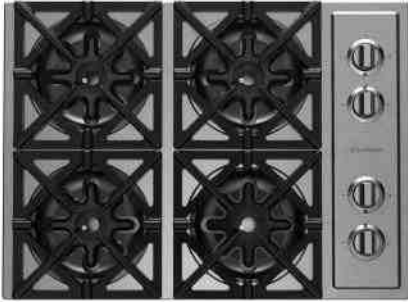

DROP-IN COOKTOPS: 30" & 36" RBCT SERIES

BlueStar Model Number Guide:

Base Model (RBCT304BSSV2) 4 Burners | Natural Gas | Stainless Steel Finish | Standard Trim	Change to LP Gas Add (L) for LP/Propane Gas	Add code below for desired color Not available on Rangetop or Cooktop models	Add (PLT) for Plated Trim Includes plated bezels and logo. See available options below.

Model	Description (* Denotes item that must be specified)	UMRP	MSRP
Natural Gas Models: 30" Drop-In Cooktop			
RBCT304BSSV2	4 Burners | Nat Gas | Stainless Steel | Std Trim	$ 2195	$ 2525
RBCT304BSSV2PLT	4 Burners | Nat Gas | Stainless Steel | Plated Trim*	$ 2740	$ 3150
LP/Propane Models: 30" Drop-In Cooktop			
RBCT304BSSV2L	4 Burners | LP Gas | Stainless Steel | Std Trim	$ 2195	$ 2525
RBCT304BSSV2LPLT	4 Burners | LP Gas | Stainless Steel | Plated Trim*	$ 2740	$ 3150
KNOB OPTIONS: (Total Knobs: 4)			
KN-C	Knob: Standard 190 RAL Color		$ 90 ea
KN-CF	Knob: Spec Finish (Matte RAL, Textured RAL or Prec Metals)		$ 155 ea
KN-PLT	Knob: Plated Trim (See options below)		$ 200 ea
PLATED TRIM OPTIONS: (Includes bezels and logo)			
Antique Brass, Brushed Brass, Polished Brass, Antique Copper, Brushed Copper, Polished Copper, Chrome, Oil Rubbed Bronze & Pewter