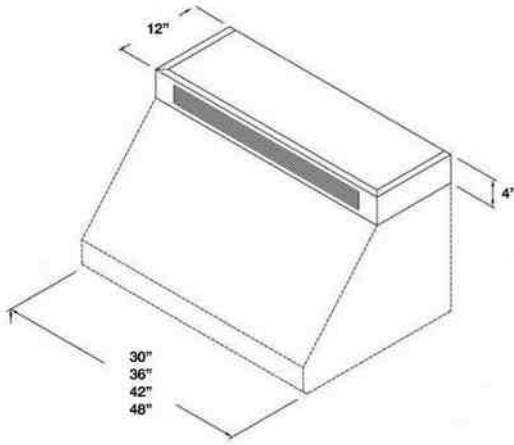

RECIRCULATING KITS: STANDARD WALL HOODS

Model	Description	UMRP	MSRP
PH-RHKP-30-SS	30" Recirculating Kit	$ 985	$ 1135
PH-RHKP-36-SS	36" Recirculating Kit	$ 1045	$ 1200
PH-RHKP-42-SS	42" Recirculating Kit	$ 1095	$ 1260
PH-RHKP-48-SS	48" Recirculating Kit	$ 1150	$ 1325

FEATURES:

- Seamed construction
- Includes charcoal filter
- Stainless steel finish
- Use only with 600 CFM In-hood fan – *Sold separately*
- Compatible with Bonanza, Incline and Proline hoods only
- Duct cover can not be attached above recirculating kits