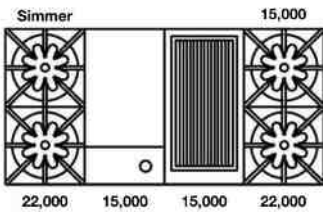

FREESTANDING RANGES: 48" NOVA (RNB) SERIES

**48" Nova (RNB) Series
with 12" Griddle & Charbroiler**

Model	Description (* Denotes item that must be specified)	UMRP	MSRP
Natural Gas Models: 48" Nova (RNB) Series with 12" Griddle & Charbroiler			
RNB484GCBV2	4 Burner | 12" Griddle & Char Br. | Nat Gas | Stainless Steel | Standard Trim	$ 12,295	$ 14,140
RNB484GCBV2PLT	4 Burner | 12" Griddle & Char Br. | Nat Gas | Stainless Steel | Plated Trim*	$ 13,990	$ 16,090
RNB484GCBV2C	4 Burner | 12" Griddle & Char Br. | Nat Gas | Std RAL Paint* | Standard Trim	$ 13,290	$ 15,285
RNB484GCBV2CPLT	4 Burner | 12" Griddle & Char Br. | Nat Gas | Std RAL Paint* | Plated Trim*	$ 14,985	$ 17,235
RNB484GCBV2CF	4 Burner | 12" Griddle & Char Br. | Nat Gas | Specialty Finish* | Standard Trim	$ 13,990	$ 16,090
RNB484GCBV2CFPLT	4 Burner | 12" Griddle & Char Br. | Nat Gas | Specialty Finish* | Plated Trim*	$ 15,685	$ 18,040
RNB484GCBV2CC	4 Burner | 12" Griddle & Char Br. | Nat Gas | Custom Color* | Standard Trim	$ 15,190	$ 17,470
RNB484GCBV2CCPLT	4 Burner | 12" Griddle & Char Br. | Nat Gas | Custom Color* | Plated Trim*	$ 16,885	$ 19,420
LP/Propane Models: 48" Nova (RNB) Series with 12" Griddle & Charbroiler			
RNB484GCBV2L	4 Burner | 12" Griddle & Char Br | LP Gas | Stainless Steel | Standard Trim	$ 12,295	$ 14,140
RNB484GCBV2LPLT	4 Burner | 12" Griddle & Char Br | LP Gas | Stainless Steel | Plated Trim*	$ 13,990	$ 16,090
RNB484GCBV2LC	4 Burner | 12" Griddle & Char Br | LP Gas | Std RAL Paint* | Standard Trim	$ 13,290	$ 15,285
RNB484GCBV2LCPLT	4 Burner | 12" Griddle & Char Br | LP Gas | Std RAL Paint* | Plated Trim*	$ 14,985	$ 17,235
RNB484GCBV2LCF	4 Burner | 12" Griddle & Char Br | LP Gas | Specialty Finish* | Standard Trim	$ 13,990	$ 16,090
RNB484GCBV2LCFPLT	4 Burner | 12" Griddle & Char Br | LP Gas | Specialty Finish* | Plated Trim*	$ 15,685	$ 18,040
RNB484GCBV2LCC	4 Burner | 12" Griddle & Char Br | LP Gas | Custom Color* | Standard Trim	$ 15,190	$ 17,470
RNB484GCBV2LCCPLT	4 Burner | 12" Griddle & Char Br | LP Gas | Custom Color* | Plated Trim*	$ 16,885	$ 19,420
Customization & Accessory Options: (See page 17) | Total Knobs: 8