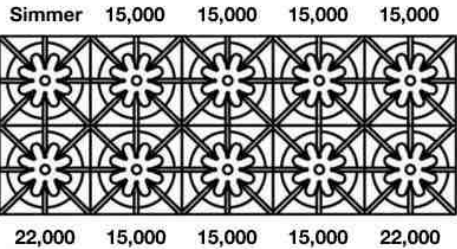

FREESTANDING RANGES: 60" NOVA (RNB) SERIES

BlueStar Model Number Guide:

Base Model (RNB6010BV2) 10 Burners | Natural Gas | Stainless Steel Finish | Standard Trim	Change to LP Gas Add (L) for LP/Propane Gas	Add code below for desired color (C) 190 Standard RAL (Semi-Gloss) Colors (CF) Specialty Finish (190 Matte RAL, Precious Metals & Textures) (CC) Custom Colors	Add (PLT) for Plated Trim Includes plated bezels, door handle, handle end and logo. See available options below.

FEATURES:

- 22,000 BTU UltraNova™ burners & 15,000 BTU Nova™ burners
- Available with all burners or add integrated griddle, charbroiler or French top
- Extra-large convection oven with 1850° infrared broiler that accommodates a full size 18" x 26" commercial baking sheet
- Available with swing doors
- Available in 1,000+ colors & finishes plus additional customization options
- Handcrafted in Pennsylvania since 1880

PRODUCT SPECIFICATIONS:

- Unit Dimensions: 59.875"W x 24"D x 36.75"H
- Oven Interior: 26.438"W x 20"D x 15"H
- Electrical Reqs: 120V, 60Hz, 15 AMPS, 1PH
- Gas Pressure: NAT: 5.0" WC, LP 10.0" WC
- Gas Line Size: ¾"
- Unit Weight: 800 lbs.