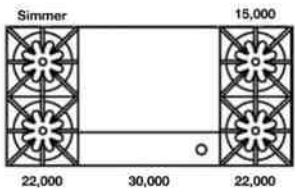

48" Nova (RNB) Rangetop with 24" Griddle

Natural Gas Models: 48" Nova Series Rangetop with 24" Griddle			
RGTNB484GV2	4 Burner | 24" Griddle | Nat Gas | Stainless Steel | Standard Trim	$ 6295	$ 7240
RGTNB484GV2PLT	4 Burner | 24" Griddle | Nat Gas | Stainless Steel | Plated Trim*	$ 7340	$ 8440
LP/Propane Models: 48" Nova Series Rangetop with 24" Griddle			
RGTNB484GV2L	4 Burner | 24" Griddle | LP Gas | Stainless Steel | Standard Trim	$ 6295	$ 7240
RGTNB484GV2LPLT	4 Burner | 24" Griddle | LP Gas | Stainless Steel | Plated Trim*	$ 7340	$ 8440
Customization & Accessory Options: (See page 44) | Total Knobs: 6