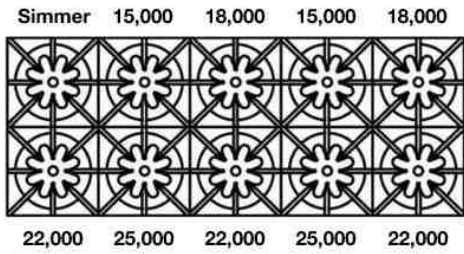

FREESTANDING RANGES: 60" PLATINUM SERIES

BlueStar Model Number Guide:			
Base Model (BSP6010B) 10 Burners | Natural Gas | Stainless Steel Finish | Standard Trim	Change to LP Gas Add (L) for LP/Propane Gas	Add code below for desired color (C) 190 Standard RAL (Semi-Gloss) Colors (CF) Specialty Finish (190 Matte RAL, Precious Metals & Textures) (CC) Custom Colors	Add (PLT) for Plated Trim Includes plated bezels, door handle, handle end and logo. See available options below.

FEATURES:

- 25,000 BTU PrimaNova™ burners
- All burners, plus Interchangeable Griddle and Charbroiler accessory
- The PowR Oven™ provides 40% faster preheating and 30% increase in oven efficiency
- Precise 130° simmer burner
- Integrated wok cooking
- Extra-large oven with True European Convection and 1850° infrared broiler
- Accommodates a full-size commercial 18" x 26" baking sheet
- Includes full extension rack
- Available in 1,000+ colors and finishes
- Handcrafted in Pennsylvania since 1880

PRODUCT SPECIFICATIONS:

- Unit Dimensions: 59.875"W x 24"D x 36.75"H
- Oven Interior: 26.438"W x 20"D x 15"H
- Electrical Reqs: 120V, 60Hz, 15 AMPS, 1PH
- Gas Pressure: NAT: 5.0" WC, LP 10.0" WC
- Gas Line Size: ¾"
- Unit Weight: 930 lbs.