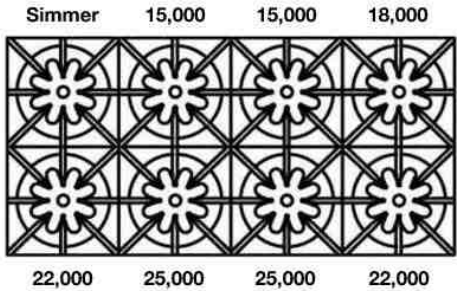

RANGETOPS: 48" PLATINUM SERIES

BlueStar Model Number Guide:

Base Model (BSPRT488B) 8 Burners | Natural Gas | Stainless Steel Finish | Standard Trim	Change to LP Gas Add (L) for LP/Propane Gas	Add code below for desired color Not available on Rangetop or Cooktop models	Add (PLT) for Plated Trim Includes plated bezels and logo. See available options below.

FEATURES:

- 25,000 BTU PrimaNova™ burners
- All burners, plus Interchangeable Griddle and Charbroiler accessory
- Precise 130° simmer burner
- Integrated wok cooking
- Handcrafted in Pennsylvania since 1880

PRODUCT SPECIFICATIONS:

- Unit Dimensions: 47.875"W x 24"D x 8.625"H
- Electrical Reqs: 120V, 60Hz, 15 AMPS, 1PH
- Gas Pressure: NAT: 5.0" WC, LP 10.0" WC
- Gas Line Size: 3/4"
- Unit Weight: 345 lbs.

Model	Description (* Denotes item that must be specified)	UMRP	MSRP
Natural Gas Models: 48" Platinum Series Rangetop			
BSPRT488B	8 Burners | Nat Gas | Stainless Steel | Std Trim	$ 6595	$ 7585
BSPRT488BPLT	8 Burners | Nat Gas | Stainless Steel | Plated Trim*	$ 7640	$ 8785
LP/Propane Models: 48" Platinum Series Rangetop			
BSPRT488BL	8 Burners | LP Gas | Stainless Steel | Std Trim	$ 6595	$ 7585
BSPRT488BLPLT	8 Burners | LP Gas | Stainless Steel | Plated Trim*	$ 7640	$ 8785
BACKGUARD OPTIONS:			
All BlueStar rangetops must be installed with a UL approved backguard. Unless otherwise specified, an island trim UL approved backguard will be installed at no charge.			
IT48BSP	Island Trim (Included)	$ 720	$ 830
BG648BSP	6" Backguard	$ 780	$ 895
BG4817BSP	17" Backguard	$ 1635	$ 1880
SDHS48BSP	24" High Shelf	$ 1755	$ 2020
KNOB OPTIONS: (Total Knobs: 8)			
KN-BLK	Standard Black Knob (Ordered with unit)	N/C	N/C
KN-C	Knob: Standard 190 RAL Color	$ 90 ea	$ 105 ea
KN-CF	Knob: Spec Finish (Matte RAL, Textured RAL or Prec Metals)	$ 155 ea	$ 180 ea
KN-PLT	Knob: Plated Trim (See options below)	$ 200 ea	$ 230 ea
PLATED TRIM OPTIONS: (Includes bezels and logo)			
Antique Brass, Brushed Brass, Polished Brass, Antique Copper, Brushed Copper, Polished Copper, Chrome, Oil Rubbed Bronze & Pewter			
See page 52 for additional customization and accessories for Rangetops and Cooktops