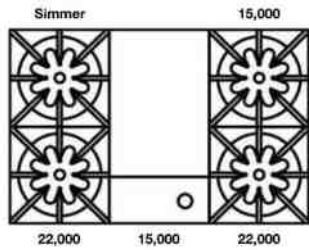

FREESTANDING RANGES: 36" NOVA (RNB) SERIES

**36" Nova (RNB) Series
with 12" Griddle**

Model	Description (* Denotes item that must be specified)	UMRP	MSRP
Natural Gas Models: 36" Nova (RNB) Series with 12" Griddle			
RNB364GV2	4 Burner | 12" Griddle | Nat Gas | Stainless Steel | Standard Trim	$ 7795	$ 8965
RNB364GV2PLT	4 Burner | 12" Griddle | Nat Gas | Stainless Steel | Plated Trim*	$ 9215	$ 10,595
RNB364GV2C	4 Burner | 12" Griddle | Nat Gas | Std RAL Paint* | Standard Trim	$ 8590	$ 9880
RNB364GV2CPLT	4 Burner | 12" Griddle | Nat Gas | Std RAL Paint* | Plated Trim*	$ 10,010	$ 11,510
RNB364GV2CF	4 Burner | 12" Griddle | Nat Gas | Specialty Finish* | Standard Trim	$ 9290	$ 10,685
RNB364GV2CFPLT	4 Burner | 12" Griddle | Nat Gas | Specialty Finish* | Plated Trim*	$ 10,710	$ 12,315
RNB364GV2CC	4 Burner | 12" Griddle | Nat Gas | Custom Color* | Standard Trim	$ 10,390	$ 11,950
RNB364GV2CCPLT	4 Burner | 12" Griddle | Nat Gas | Custom Color* | Plated Trim*	$ 11,810	$ 13,580
LP/Propane Models: 36" Nova (RNB) Series with 12" Griddle			
RNB364GV2L	4 Burner | 12" Griddle | LP Gas | Stainless Steel | Standard Trim	$ 7795	$ 8965
RNB364GV2LPLT	4 Burner | 12" Griddle | LP Gas | Stainless Steel | Plated Trim*	$ 9215	$ 10,595
RNB364GV2LC	4 Burner | 12" Griddle | LP Gas | Std RAL Paint* | Standard Trim	$ 8590	$ 9880
RNB364GV2LCPLT	4 Burner | 12" Griddle | LP Gas | Std RAL Paint* | Plated Trim*	$ 10,010	$ 11,510
RNB364GV2LCF	4 Burner | 12" Griddle | LP Gas | Specialty Finish* | Standard Trim	$ 9290	$ 10,685
RNB364GV2LCFPLT	4 Burner | 12" Griddle | LP Gas | Specialty Finish* | Plated Trim*	$ 10,710	$ 12,315
RNB364GV2LCC	4 Burner | 12" Griddle | LP Gas | Custom Color* | Standard Trim	$ 10,390	$ 11,950
RNB364GV2LCCPLT	4 Burner | 12" Griddle | LP Gas | Custom Color* | Plated Trim*	$ 11,810	$ 13,580
Customization & Accessory Options: (See page 15) | Total Knobs: 6