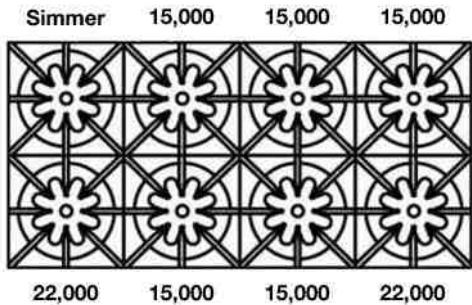

RANGETOPS: 48" NOVA (RNB) SERIES

BlueStar Model Number Guide:			
Base Model (RGTNB488BV2) 8 Burners | Natural Gas | Stainless Steel Finish | Standard Trim	Change to LP Gas Add (L) for LP/Propane Gas	Add code below for desired color Not available on Rangetop or Cooktop models	Add (PLT) for Plated Trim Includes plated bezels and logo. See available options below.

FEATURES:

- 22,000 BTU UltraNova™ burners & 15,000 BTU Nova™ burners
- Precise 130° simmer burner
- Available with all burners or add integrated griddle, charbroiler or French top
- Integrated wok cooking
- Handcrafted in Pennsylvania since 1880

PRODUCT SPECIFICATIONS:

- Unit Dimensions: 47.875"W x 24"D x 8.625"H
- Electrical Reqs: 120V, 60Hz, 15 AMPS, 1PH
- Gas Pressure: NAT: 5.0" WC, LP 10.0" WC
- Gas Line Size: 3/4"
- Unit Weight: 295 lbs.

Model	Description (* Denotes item that must be specified)	UMRP	MSRP
Natural Gas Models: 48" Nova Series Rangetop			
RGTNB488BV2	8 Burners | Nat Gas | Stainless Steel | Std Trim	$ 5595	$ 6435
RGTNB488BV2PLT	8 Burners | Nat Gas | Stainless Steel | Plated Trim*	$ 6640	$ 7635
LP/Propane Models: 48" Nova Series Rangetop			
RGTNB488BV2L	8 Burners | LP Gas | Stainless Steel | Std Trim	$ 5595	$ 6435
RGTNB488BV2LPLT	8 Burners | LP Gas | Stainless Steel | Plated Trim*	$ 6640	$ 7635
BACKGUARD OPTIONS:			
All BlueStar rangetops must be installed with a UL approved backguard. Unless otherwise specified, an island trim UL approved backguard will be installed at no charge.			
IT48BSP	Island Trim (Included)	$ 720	$ 830
BG648BSP	6" Backguard	$ 780	$ 895
BG4817BSP	17" Backguard	$ 1635	$ 1880
SDHS48BSP	24" High Shelf	$ 1755	$ 2020
KNOB OPTIONS: (Total Knobs: 8)			
KN-BLK	Standard Black Knob (Ordered with unit)	N/C	N/C
KN-C	Knob: Standard 190 RAL Color	$ 90 ea	$ 105 ea
KN-CF	Knob: Spec Finish (Matte RAL, Textured RAL or Prec Metals)	$ 155 ea	$ 180 ea
KN-PLT	Knob: Plated Trim (See options below)	$ 200 ea	$ 230 ea
PLATED TRIM OPTIONS: (Includes bezels and logo)			
Antique Brass, Brushed Brass, Polished Brass, Antique Copper, Brushed Copper, Polished Copper, Chrome, Oil Rubbed Bronze & Pewter			
See page 52 for additional customization and accessories for Rangetops and Cooktops