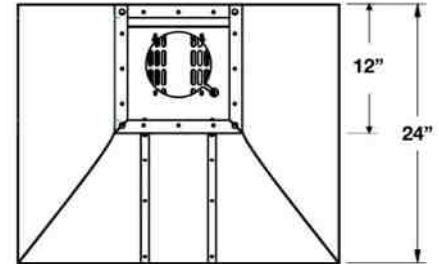

BLOWER OPTIONS	IN-HOOD		IN-LINE		REMOTE		DISCHARGE	
CFM POWER	600	1200	800	1200	1000	1400	TOP	REAR
MODEL #	BS-CFM-600-IN06	BS-CFM-1200-IN12	ATEX-0.8	ATEX-1.2	HYEX-1.0-GA	HYEX-1.4-GA		
UMRP	$ 765	$ 1095	$ 995	$ 1195	$ 1095	$ 1295	Available at time of order	
SC030MLPLT	•	•	•	•	•	•		
SC036MLPLT	•	•	•	•	•	•		
SC042MLPLT	•	•	•	•	•	•		
SC048MLPLT	•	•	•	•	•	•		
SC054MLPLT	•	•	•	•	•	•		
SC060MLPLT	•	•	•	•	•	•