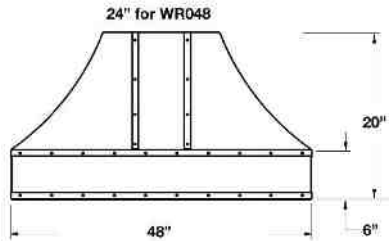

DESIGNER SERIES: 42", 48", 54", 60" & 66" WRANGLER WALL HOODS

42" WRANGLER HOODS		UMRP	MSRP
WR042MLPLT	Body: Stainless Steel | Strap/Rivets: Stainless Steel	$ 6595	$ 7585
WR042MLPLTD	Body: Stainless Steel | Strap/Rivets: Des. Metal*	$ 7745	$ 8905
WR042MLPLTC	Body: Std RAL Color* | Strap/Rivets: Stainless Steel	$ 7590	$ 8730
WR042MLPLTDC	Body: Std RAL Color* | Strap/Rivets: Des Metal*	$ 8740	$ 10,050
WR042MLPLTCF	Body: Spec. Finish* | Strap/Rivets: Stainless Steel	$ 8290	$ 9535
WR042MLPLTDCF	Body: Spec. Finish* | Strap/Rivets: Des. Metal*	$ 9440	$ 10,855
WR042MLPLTCC	Body: Custom Color* | Strap/Rivets: Stainless Steel	$ 9490	$ 10,915
WR042MLPLTDCC	Body: Custom Color* | Strap/Rivets: Des. Metal*	$ 10,640	$ 12,235
48" WRANGLER HOODS		UMRP	MSRP
WR048MLPLT	Body: Stainless Steel | Strap/Rivets: Stainless Steel	$ 6695	$ 7700
WR048MLPLTD	Body: Stainless Steel | Strap/Rivets: Des. Metal*	$ 8120	$ 9340
WR048MLPLTC	Body: Std RAL Color* | Strap/Rivets: Stainless Steel	$ 7690	$ 8845
WR048MLPLTDC	Body: Std RAL Color* | Strap/Rivets: Des Metal*	$ 9115	$ 10,480
WR048MLPLTCF	Body: Spec. Finish* | Strap/Rivets: Stainless Steel	$ 8390	$ 9650
WR048MLPLTDCF	Body: Spec. Finish* | Strap/Rivets: Des. Metal*	$ 9815	$ 11,285
WR048MLPLTCC	Body: Custom Color* | Strap/Rivets: Stainless Steel	$ 9590	$ 11,030
WR048MLPLTDCC	Body: Custom Color* | Strap/Rivets: Des. Metal*	$ 11,015	$ 12,665
54" WRANGLER HOODS		UMRP	MSRP
WR054MLPLT	Body: Stainless Steel | Strap/Rivets: Stainless Steel	$ 6795	$ 7815
WR054MLPLTD	Body: Stainless Steel | Strap/Rivets: Des. Metal*	$ 8220	$ 9455
WR054MLPLTC	Body: Std RAL Color* | Strap/Rivets: Stainless Steel	$ 7790	$ 8960
WR054MLPLTDC	Body: Std RAL Color* | Strap/Rivets: Des Metal*	$ 9215	$ 10,595
WR054MLPLTCF	Body: Spec. Finish* | Strap/Rivets: Stainless Steel	$ 8490	$ 9765
WR054MLPLTDCF	Body: Spec. Finish* | Strap/Rivets: Des. Metal*	$ 9915	$ 11,400
WR054MLPLTCC	Body: Custom Color* | Strap/Rivets: Stainless Steel	$ 9690	$ 11,145
WR054MLPLTDCC	Body: Custom Color* | Strap/Rivets: Des. Metal*	$ 11,115	$ 12,780
60" WRANGLER HOODS		UMRP	MSRP
WR060MLPLT	Body: Stainless Steel | Strap/Rivets: Stainless Steel	$ 6895	$ 7930
WR060MLPLTD	Body: Stainless Steel | Strap/Rivets: Des. Metal*	$ 8530	$ 9810
WR060MLPLTC	Body: Std RAL Color* | Strap/Rivets: Stainless Steel	$ 7890	$ 9075
WR060MLPLTDC	Body: Std RAL Color* | Strap/Rivets: Des Metal*	$ 9525	$ 10,955
WR060MLPLTCF	Body: Spec. Finish* | Strap/Rivets: Stainless Steel	$ 8590	$ 9880
WR060MLPLTDCF	Body: Spec. Finish* | Strap/Rivets: Des. Metal*	$ 10,225	$ 11,760
WR060MLPLTCC	Body: Custom Color* | Strap/Rivets: Stainless Steel	$ 9790	$ 11,260
WR060MLPLTDCC	Body: Custom Color* | Strap/Rivets: Des. Metal*	$ 11,425	$ 13,140
66" WRANGLER HOODS		UMRP	MSRP
WR066MLPLT	Body: Stainless Steel | Strap/Rivets: Stainless Steel	$ 6995	$ 8045
WR066MLPLTD	Body: Stainless Steel | Strap/Rivets: Des. Metal*	$ 8630	$ 9925
WR066MLPLTC	Body: Std RAL Color* | Strap/Rivets: Stainless Steel	$ 7990	$ 9190
WR066MLPLTDC	Body: Std RAL Color* | Strap/Rivets: Des Metal*	$ 9625	$ 11,070
WR066MLPLTCF	Body: Spec. Finish* | Strap/Rivets: Stainless Steel	$ 8690	$ 9995
WR066MLPLTDCF	Body: Spec. Finish* | Strap/Rivets: Des. Metal*	$ 10,325	$ 11,875
WR066MLPLTCC	Body: Custom Color* | Strap/Rivets: Stainless Steel	$ 9890	$ 11,375
WR066MLPLTDCC	Body: Custom Color* | Strap/Rivets: Des. Metal*	$ 11,525	$ 13,255