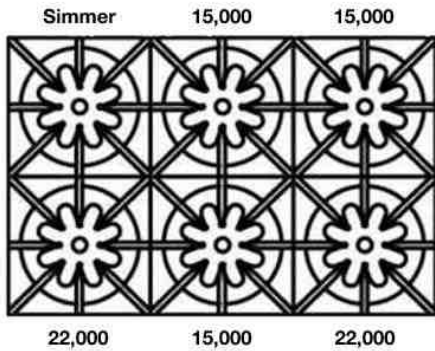

FREESTANDING RANGES: 36" NOVA (RNB) SERIES

BlueStar Model Number Guide:

Base Model (RNB366BV2) 6 Burners | Natural Gas | Stainless Steel Finish | Standard Trim	Change to LP Gas Add (L) for LP/Propane Gas	Add code below for desired color (C) 190 Standard RAL (Semi-Gloss) Colors (CF) Specialty Finish (190 Matte RAL, Precious Metals & Textures) (CC) Custom Colors	Add (PLT) for Plated Trim Includes plated bezels, door handle, handle end and logo. See available options below.

FEATURES:

- 22,000 BTU UltraNova™ burners & 15,000 BTU Nova™ burners
- Precise 130° simmer burner
- Available with all burners or add integrated griddle, charbroiler or French top
- Extra-large convection oven with 1850° infrared broiler that accommodates a full size 18" x 26" commercial baking sheet
- Includes full extension rack
- Integrated wok cooking
- Available with swing doors
- Available in 1,000+ colors & finishes plus additional customization options
- Handcrafted in Pennsylvania since 1880

PRODUCT SPECIFICATIONS:

- Unit Dimensions: 35.875"W x 24"D x 36.75"H
- Oven Interior: 29.25"W x 20"D x 15"H
- Electrical Reqs: 120V, 60Hz, 15 AMPS, 1PH
- Gas Pressure: NAT: 5.0" WC, LP 10.0" WC
- Gas Line Size: ½
- Unit Weight: 470 lbs.