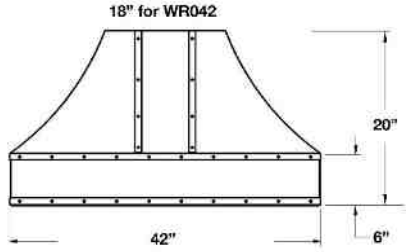

DESIGNER SERIES: 42", 48", 54", 60" & 66" WRANGLER WALL HOODS

42" WRANGLER HOODS		UMRP	MSRP
WR042MLPLT	Body: Stainless Steel | Strap/Rivets: Stainless Steel	$ 6595	$ 7585
WR042MLPLTD	Body: Stainless Steel | Strap/Rivets: Des. Metal*	$ 7745	$ 8905
WR042MLPLTC	Body: Std RAL Color* | Strap/Rivets: Stainless Steel	$ 7590	$ 8730
WR042MLPLTDC	Body: Std RAL Color* | Strap/Rivets: Des Metal*	$ 8740	$ 10,050
WR042MLPLTCF	Body: Spec. Finish* | Strap/Rivets: Stainless Steel	$ 8290	$ 9535
WR042MLPLTDCF	Body: Spec. Finish* | Strap/Rivets: Des. Metal*	$ 9440	$ 10,855
WR042MLPLTCC	Body: Custom Color* | Strap/Rivets: Stainless Steel	$ 9490	$ 10,915
WR042MLPLTDCC	Body: Custom Color* | Strap/Rivets: Des. Metal*	$ 10,640	$ 12,235
48" WRANGLER HOODS		UMRP	MSRP
WR048MLPLT	Body: Stainless Steel | Strap/Rivets: Stainless Steel	$ 6695	$ 7700
WR048MLPLTD	Body: Stainless Steel | Strap/Rivets: Des. Metal*	$ 8120	$ 9340
WR048MLPLTC	Body: Std RAL Color* | Strap/Rivets: Stainless Steel	$ 7690	$ 8845
WR048MLPLTDC	Body: Std RAL Color* | Strap/Rivets: Des Metal*	$ 9115	$ 10,480
WR048MLPLTCF	Body: Spec. Finish* | Strap/Rivets: Stainless Steel	$ 8390	$ 9650
WR048MLPLTDCF	Body: Spec. Finish* | Strap/Rivets: Des. Metal*	$ 9815	$ 11,285
WR048MLPLTCC	Body: Custom Color* | Strap/Rivets: Stainless Steel	$ 9590	$ 11,030
WR048MLPLTDCC	Body: Custom Color* | Strap/Rivets: Des. Metal*	$ 11,015	$ 12,665
54" WRANGLER HOODS		UMRP	MSRP
WR054MLPLT	Body: Stainless Steel | Strap/Rivets: Stainless Steel	$ 6795	$ 7815
WR054MLPLTD	Body: Stainless Steel | Strap/Rivets: Des. Metal*	$ 8220	$ 9455
WR054MLPLTC	Body: Std RAL Color* | Strap/Rivets: Stainless Steel	$ 7790	$ 8960
WR054MLPLTDC	Body: Std RAL Color* | Strap/Rivets: Des Metal*	$ 9215	$ 10,595
WR054MLPLTCF	Body: Spec. Finish* | Strap/Rivets: Stainless Steel	$ 8490	$ 9765
WR054MLPLTDCF	Body: Spec. Finish* | Strap/Rivets: Des. Metal*	$ 9915	$ 11,400
WR054MLPLTCC	Body: Custom Color* | Strap/Rivets: Stainless Steel	$ 9690	$ 11,145
WR054MLPLTDCC	Body: Custom Color* | Strap/Rivets: Des. Metal*	$ 11,115	$ 12,780
60" WRANGLER HOODS		UMRP	MSRP
WR060MLPLT	Body: Stainless Steel | Strap/Rivets: Stainless Steel	$ 6895	$ 7930
WR060MLPLTD	Body: Stainless Steel | Strap/Rivets: Des. Metal*	$ 8530	$ 9810
WR060MLPLTC	Body: Std RAL Color* | Strap/Rivets: Stainless Steel	$ 7890	$ 9075
WR060MLPLTDC	Body: Std RAL Color* | Strap/Rivets: Des Metal*	$ 9525	$ 10,955
WR060MLPLTCF	Body: Spec. Finish* | Strap/Rivets: Stainless Steel	$ 8590	$ 9880
WR060MLPLTDCF	Body: Spec. Finish* | Strap/Rivets: Des. Metal*	$ 10,225	$ 11,760
WR060MLPLTCC	Body: Custom Color* | Strap/Rivets: Stainless Steel	$ 9790	$ 11,260
WR060MLPLTDCC	Body: Custom Color* | Strap/Rivets: Des. Metal*	$ 11,425	$ 13,140
66" WRANGLER HOODS		UMRP	MSRP
WR066MLPLT	Body: Stainless Steel | Strap/Rivets: Stainless Steel	$ 6995	$ 8045
WR066MLPLTD	Body: Stainless Steel | Strap/Rivets: Des. Metal*	$ 8630	$ 9925
WR066MLPLTC	Body: Std RAL Color* | Strap/Rivets: Stainless Steel	$ 7990	$ 9190
WR066MLPLTDC	Body: Std RAL Color* | Strap/Rivets: Des Metal*	$ 9625	$ 11,070
WR066MLPLTCF	Body: Spec. Finish* | Strap/Rivets: Stainless Steel	$ 8690	$ 9995
WR066MLPLTDCF	Body: Spec. Finish* | Strap/Rivets: Des. Metal*	$ 10,325	$ 11,875
WR066MLPLTCC	Body: Custom Color* | Strap/Rivets: Stainless Steel	$ 9890	$ 11,375
WR066MLPLTDCC	Body: Custom Color* | Strap/Rivets: Des. Metal*	$ 11,525	$ 13,255