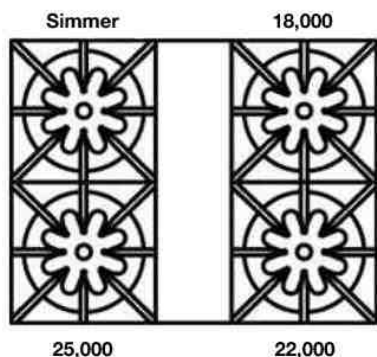

FREESTANDING RANGES: 30" PLATINUM SERIES

BlueStar Model Number Guide:

Base Model (BSP304B) 4 Burners | Natural Gas | Stainless Steel Finish | Standard Trim	Change to LP Gas Add (L) for LP/Propane Gas	Add code below for desired color (C) 190 Standard RAL (Semi-Gloss) Colors (CF) Specialty Finish (190 Matte RAL, Precious Metals & Textures) (CC) Custom Colors	Add (PLT) for Plated Trim Includes plated bezels, door handle, handle end and logo. See available options below.

FEATURES:

- 25,000 BTU PrimaNova™ burners
- All burners, plus Interchangeable Griddle and Charbroiler accessory
- The PowR Oven™ provides 40% faster preheating and 30% increase in oven efficiency
- Precise 130° simmer burner
- Integrated wok cooking
- Extra-large oven with True European Convection and 1850° infrared broiler
- Accommodates a full-size commercial 18" x 26" baking sheet
- Available in 1,000+ colors and finishes
- Includes full extension rack
- Handcrafted in Pennsylvania since 1880

PRODUCT SPECIFICATIONS:

- Unit Dimensions: 29.875W x 24"D x 36.75"H
- Oven Interior: 26.438"W x 20"D x 15"H
- Electrical Reqs: 120V, 60Hz, 15 AMPS, 1PH
- Gas Pressure: NAT: 5.0" WC, LP 10.0" WC
- Gas Line Size: ½
- Unit Weight: 480 lbs.