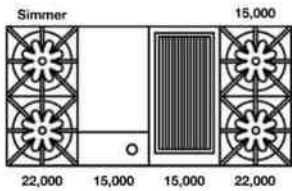

48" Nova (RNB) Rangetop with 12" Griddle & Charbroiler

Natural Gas Models: 48" Nova Series Rangetop with 12" Griddle & Charbroiler			
RGTNB484GCBV2	4 Burner | 12" Griddle & Char Br. | Nat Gas | Stainless Steel | Standard Trim	$ 6495	$ 7470
RGTNB484GCBV2PLT	4 Burner | 12" Griddle & Char Br. | Nat Gas | Stainless Steel | Plated Trim*	$ 7540	$ 8670
LP/Propane Models: 48" Nova Series Rangetop with 12" Griddle & Charbroiler			
RGTNB484GCBV2L	4 Burner | 12" Griddle & Char Br. | LP Gas | Stainless Steel | Standard Trim	$ 6495	$ 7470
RGTNB484GCBV2LPLT	4 Burner | 12" Griddle & Char Br. | LP Gas | Stainless Steel | Plated Trim*	$ 7540	$ 8670
Customization & Accessory Options: (See page 44) | Total Knobs: 6