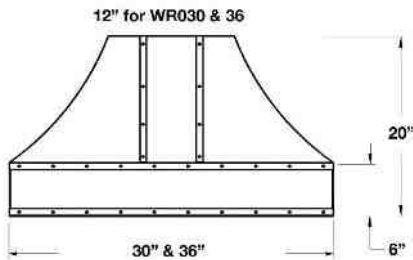

BLOWER OPTIONS	IN-HOOD		IN-LINE		REMOTE		DISCHARGE	
CFM POWER	600	1200	800	1200	1000	1400	TOP	REAR
MODEL #	BS-CFM-600-IN06	BS-CFM-1200-IN12	ATEX-0.8	ATEX-1.2	HYEX-1.0-GA	HYEX-1.4-GA		
UMRP	$ 765	$ 1095	$ 995	$ 1195	$ 1095	$ 1295	Available at time of order	
WR030MLPLT	•		•	•	•	•		
WR036MLPLT	•	•	•	•	•	•		
WR042MLPLT	•	•	•	•	•	•		
WR048MLPLT	•	•	•	•	•	•		
WR054MLPLT	•	•	•	•	•	•		
WR060MLPLT	•	•	•	•	•	•		
WR066MLPLT	•	•	•	•	•	•