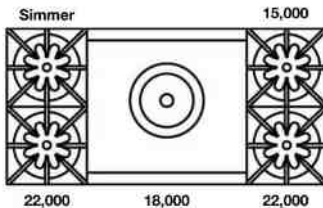

**48" Nova (RNB) Series
with 24" French Top**

Natural Gas Models: 48" Nova (RNB) Series with 24" French Top			
RNB484FTBV2	4 Burner | 24" French Top | Nat Gas | Stainless Steel | Standard Trim	$ 12,995	$ 14,945
RNB484FTBV2PLT	4 Burner | 24" French Top | Nat Gas | Stainless Steel | Plated Trim*	$ 14,690	$ 16,895
RNB484FTBV2C	4 Burner | 24" French Top | Nat Gas | Std RAL Paint* | Standard Trim	$ 13,990	$ 16,090
RNB484FTBV2CPLT	4 Burner | 24" French Top | Nat Gas | Std RAL Paint* | Plated Trim*	$ 15,685	$ 18,040
RNB484FTBV2CF	4 Burner | 24" French Top | Nat Gas | Specialty Finish* | Standard Trim	$ 14,690	$ 16,895
RNB484FTBV2CFPLT	4 Burner | 24" French Top | Nat Gas | Specialty Finish* | Plated Trim*	$ 16,385	$ 18,845
RNB484FTBV2CC	4 Burner | 24" French Top | Nat Gas | Custom Color* | Standard Trim	$ 15,890	$ 18,275
RNB484FTBV2CCPLT	4 Burner | 24" French Top | Nat Gas | Custom Color* | Plated Trim*	$ 17,585	$ 20,225
LP/Propane Models: 48" Nova (RNB) Series with 24" French Top			
RNB484FTBV2L	4 Burner | 24" French Top | LP Gas | Stainless Steel | Standard Trim	$ 12,995	$ 14,945
RNB484FTBV2LPLT	4 Burner | 24" French Top | LP Gas | Stainless Steel | Plated Trim*	$ 14,690	$ 16,895
RNB484FTBV2LC	4 Burner | 24" French Top | LP Gas | Std RAL Paint* | Standard Trim	$ 13,990	$ 16,090
RNB484FTBV2LCPLT	4 Burner | 24" French Top | LP Gas | Std RAL Paint* | Plated Trim*	$ 15,685	$ 18,040
RNB484FTBV2LCF	4 Burner | 24" French Top | LP Gas | Specialty Finish* | Standard Trim	$ 14,690	$ 16,895
RNB484FTBV2LCFPLT	4 Burner | 24" French Top | LP Gas | Specialty Finish* | Plated Trim*	$ 16,385	$ 18,845
RNB484FTBV2LCC	4 Burner | 24" French Top | LP Gas | Custom Color* | Standard Trim	$ 15,890	$ 18,275
RNB484FTBV2LCCPLT	4 Burner | 24" French Top | LP Gas | Custom Color* | Plated Trim*	$ 17,585	$ 20,225
Customization & Accessory Options: (See page 17) | Total Knobs: 7