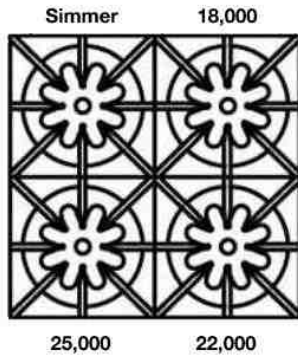

RANGETOPS: 24" PLATINUM SERIES

BlueStar Model Number Guide:			
Base Model (BSPRT244B) 4 Burners | Natural Gas | Stainless Steel Finish | Standard Trim	Change to LP Gas Add (L) for LP/Propane Gas	Add code below for desired color Not available on Rangetop or Cooktop models	Add (PLT) for Plated Trim Includes plated bezels and logo. See available options below.

Model	Description (* Denotes item that must be specified)	UMRP	MSRP
Natural Gas Models: 24" Platinum Series Rangetop			
BSPRT244B	4 Burners | Nat Gas | Stainless Steel | Std Trim	$ 4795	$ 5515
BSPRT244BPLT	4 Burners | Nat Gas | Stainless Steel | Plated Trim*	$ 5340	$ 6140
LP/Propane Models: 24" Platinum Series Rangetop			
BSPRT244BL	4 Burners | LP Gas | Stainless Steel | Std Trim	$ 4795	$ 5515
BSPRT244BLPLT	4 Burners | LP Gas | Stainless Steel | Plated Trim*	$ 5340	$ 6140
BACKGUARD OPTIONS:			
All BlueStar rangetops must be installed with a UL approved backguard. Unless otherwise specified, an island trim UL approved backguard will be installed at no charge.			
IT24BSP	Island Trim (Included)	$ 425	$ 490
BG624BSP	6" Backguard	$ 455	$ 525
BG2417BSP	17" Backguard	$ 840	$ 965
SDHS24BSP	24" High Shelf	$ 1095	$ 1260
KNOB OPTIONS: (Total Knobs: 4)			
KN-BLK	Standard Black Knob (Ordered with unit)	N/C	N/C
KN-C	Knob: Standard 190 RAL Color	$ 90 ea	$ 105 ea
KN-CF	Knob: Spec Finish (Matte RAL, Textured RAL or Prec Metals)	$ 155 ea	$ 180 ea
KN-PLT	Knob: Plated Trim (See options below)	$ 200 ea	$ 230 ea
PLATED TRIM OPTIONS: (Includes bezels and logo)			
Antique Brass, Brushed Brass, Polished Brass, Antique Copper, Brushed Copper, Polished Copper, Chrome, Oil Rubbed Bronze & Pewter			
See page 52 for additional customization and accessories for Rangetops and Cooktops			

FEATURES:

- 25,000 BTU PrimaNova™ burners
- All burners, plus Interchangeable Griddle and Charbroiler accessory
- Precise 130° simmer burner
- Integrated wok cooking
- Handcrafted in Pennsylvania since 1880

PRODUCT SPECIFICATIONS:

- Unit Dimensions: 23.875"W x 24"D x 8.625"H
- Electrical Reqs: 120V, 60Hz, 15 AMPS, 1PH
- Gas Pressure: NAT: 5.0" WC, LP 10.0" WC
- Gas Line Size: ½"
- Unit Weight: 220 lbs.