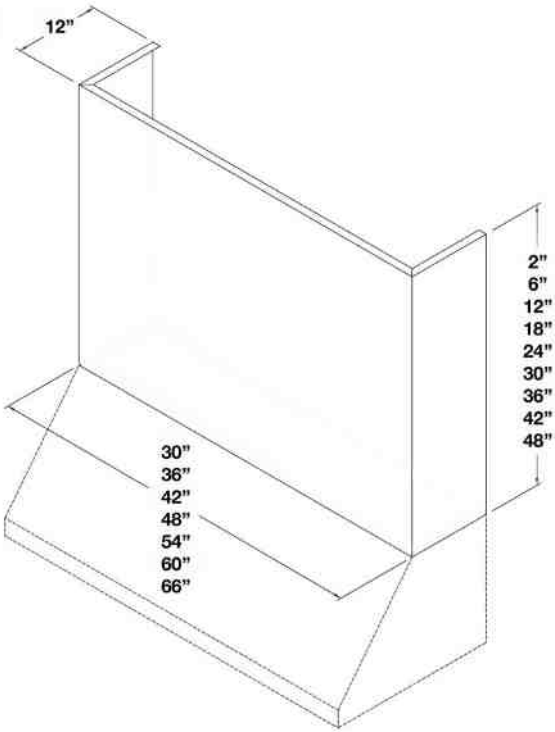

DUCT COVERS: PROLINE & INCLINE WALL HOODS

SIZE	MODEL	HEIGHT	UMRP	MSRP
Available Duct Covers for 30" Models	DCSW03002	2"	$ 435	$ 500
	DCSW03006	6"	$ 435	$ 500
	DCSW03012	12"	$ 435	$ 500
	DCSW03018	18"	$ 435	$ 500
	DCSW03024	24"	$ 435	$ 500
	DCSW03030	30"	$ 435	$ 500
	DCSW03036	36"	$ 435	$ 500
	DCSW03042	42"	$ 435	$ 500
	DCSW03048	48"	$ 435	$ 500
Available Duct Covers for 36" Models	DCSW03602	2"	$ 455	$ 525
	DCSW03606	6"	$ 455	$ 525
	DCSW03612	12"	$ 455	$ 525
	DCSW03618	18"	$ 455	$ 525
	DCSW03624	24"	$ 455	$ 525
	DCSW03630	30"	$ 455	$ 525
	DCSW03636	36"	$ 455	$ 525
	DCSW03642	42"	$ 455	$ 525
	DCSW03648	48"	$ 455	$ 525
Available Duct Covers for 42" Models	DCSW04202	2"	$ 490	$ 565
	DCSW04206	6"	$ 490	$ 565
	DCSW04212	12"	$ 490	$ 565
	DCSW04218	18"	$ 490	$ 565

SIZE	MODEL	HEIGHT	UMRP	MSRP	
Available Duct Covers for 42" Models	DCSW04224	24"	$ 490	$ 565	
	DCSW04230	30"	$ 490	$ 565	
	DCSW04236	36"	$ 490	$ 565	
	DCSW04242	42"	$ 490	$ 565	
	DCSW04248	48"	$ 490	$ 565	
Available Duct Covers for 48" Models	DCSW04802	2"	$ 545	$ 625	
	DCSW04806	6"	$ 545	$ 625	
	DCSW04812	12"	$ 545	$ 625	
	DCSW04818	18"	$ 545	$ 625	
	DCSW04824	24"	$ 545	$ 625	
	DCSW04830	30"	$ 545	$ 625	
	DCSW04836	36"	$ 545	$ 625	
	DCSW04842	42"	$ 545	$ 625	
	DCSW04848	48"	$ 545	$ 625	
Available Duct Covers for 54" Models	DCSW05402	2"	$ 565	$ 650	
	DCSW05406	6"	$ 565	$ 650	
	DCSW05412	12"	$ 565	$ 650	
	DCSW05418	18"	$ 565	$ 650	
	DCSW05424	24"	$ 565	$ 650	
	DCSW05430	30"	$ 565	$ 650	
	DCSW05436	36"	$ 565	$ 650	
Available Duct Covers for 60" Models	DCSW06002	2"	$ 655	$ 755	
	DCSW06006	6"	$ 655	$ 755	
	DCSW06012	12"	$ 655	$ 755	
	DCSW06018	18"	$ 655	$ 755	
	DCSW06024	24"	$ 655	$ 755	
	DCSW06030	30"	$ 655	$ 755	
	DCSW06036	36"	$ 655	$ 755	
	DCSW06042	42"	$ 655	$ 755	
	DCSW06048	48"	$ 655	$ 755	
	Available Duct Covers for 66" Models	DCSW06602	2"	$ 675	$ 775
DCSW06606		6"	$ 675	$ 775	
DCSW06612		12"	$ 675	$ 775	
DCSW06618		18"	$ 675	$ 775	
DCSW06624		24"	$ 675	$ 775	
DCSW06630		30"	$ 675	$ 775	
DCSW06636		36"	$ 675	$ 775	
DCSW06642		42"	$ 675	$ 775