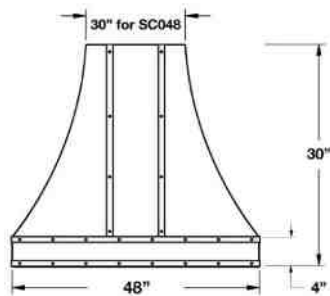

DESIGNER SERIES: 42", 48", 54" & 60" SAHARA CURVED SIDES WALL HOODS