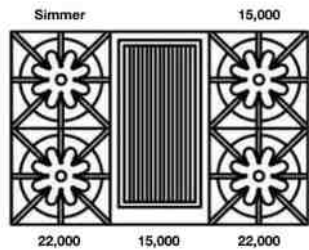

**36" Nova (RNB) Series
with 12" Charbroiler**

Model	Description (* Denotes item that must be specified)	UMRP	MSRP
Natural Gas Models: 36" Nova (RNB) Series with 12" Charbroiler			
RNB364CBV2	4 Burner | 12" Charbroiler | Nat Gas | Stainless Steel | Standard Trim	$ 7795	$ 8965
RNB364CBV2PLT	4 Burner | 12" Charbroiler | Nat Gas | Stainless Steel | Plated Trim*	$ 9215	$ 10,595
RNB364CBV2C	4 Burner | 12" Charbroiler | Nat Gas | Std RAL Paint* | Standard Trim	$ 8590	$ 9880
RNB364CBV2CPLT	4 Burner | 12" Charbroiler | Nat Gas | Std RAL Paint* | Plated Trim*	$ 10,010	$ 11,510
RNB364CBV2CF	4 Burner | 12" Charbroiler | Nat Gas | Specialty Finish* | Standard Trim	$ 9290	$ 10,685
RNB364CBV2CFPLT	4 Burner | 12" Charbroiler | Nat Gas | Specialty Finish* | Plated Trim*	$ 10,710	$ 12,315
RNB364CBV2CC	4 Burner | 12" Charbroiler | Nat Gas | Custom Color* | Standard Trim	$ 10,390	$ 11,950
RNB364CBV2CCPLT	4 Burner | 12" Charbroiler | Nat Gas | Custom Color* | Plated Trim*	$ 11,810	$ 13,580
LP/Propane Models: 36" Nova (RNB) Series with 12" Charbroiler			
RNB364CBV2L	4 Burner | 12" Charbroiler | LP Gas | Stainless Steel | Standard Trim	$ 7795	$ 8965
RNB364CBV2LPLT	4 Burner | 12" Charbroiler | LP Gas | Stainless Steel | Plated Trim*	$ 9215	$ 10,595
RNB364CBV2LC	4 Burner | 12" Charbroiler | LP Gas | Std RAL Paint* | Standard Trim	$ 8590	$ 9880
RNB364CBV2LCPLT	4 Burner | 12" Charbroiler | LP Gas | Std RAL Paint* | Plated Trim*	$ 10,010	$ 11,510
RNB364CBV2LCF	4 Burner | 12" Charbroiler | LP Gas | Specialty Finish* | Standard Trim	$ 9290	$ 10,685
RNB364CBV2LCFPLT	4 Burner | 12" Charbroiler | LP Gas | Specialty Finish* | Plated Trim*	$ 10,710	$ 12,315
RNB364CBV2LCC	4 Burner | 12" Charbroiler | LP Gas | Custom Color* | Standard Trim	$ 10,390	$ 11,950
RNB364CBV2LCCPLT	4 Burner | 12" Charbroiler | LP Gas | Custom Color* | Plated Trim*	$ 11,810	$ 13,580
Customization & Accessory Options: (See page 15) | Total Knobs: 6