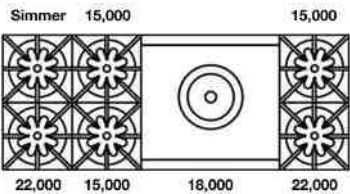

60" Nova (RNB) Series with 24" French Top

Model	Description (* Denotes item that must be specified)	UMRP	MSRP
Natural Gas Models: 60" Nova Series with 24" French Top			
RNB606FTBV2	6 Burner | 24" French Top | Nat Gas | Stainless Steel | Standard Trim	$ 17,095	$ 19,660
RNB606FTBV2PLT	6 Burner | 24" French Top | Nat Gas | Stainless Steel | Plated Trim*	$ 19,040	$ 21,895
RNB606FTBV2C	6 Burner | 24" French Top | Nat Gas | Std RAL Paint* | Standard Trim	$ 18,090	$ 20,805
RNB606FTBV2CPLT	6 Burner | 24" French Top | Nat Gas | Std RAL Paint* | Plated Trim*	$ 20,035	$ 23,040
RNB606FTBV2CF	6 Burner | 24" French Top | Nat Gas | Specialty Finish* | Standard Trim	$ 18,790	$ 21,610
RNB606FTBV2CFPLT	6 Burner | 24" French Top | Nat Gas | Specialty Finish* | Plated Trim*	$ 20,735	$ 23,845
RNB606FTBV2CC	6 Burner | 24" French Top | Nat Gas | Custom Color* | Standard Trim	$ 19,990	$ 22,990
RNB606FTBV2CCPLT	6 Burner | 24" French Top | Nat Gas | Custom Color* | Plated Trim*	$ 21,935	$ 25,225
LP/Propane Models: 60" Nova Series with 24" French Top			
RNB606FTBV2L	6 Burner | 24" French Top | LP Gas | Stainless Steel | Standard Trim	$ 17,095	$ 19,660
RNB606FTBV2LPLT	6 Burner | 24" French Top | LP Gas | Stainless Steel | Plated Trim*	$ 19,040	$ 21,895
RNB606FTBV2LC	6 Burner | 24" French Top | LP Gas | Std RAL Paint* | Standard Trim	$ 18,090	$ 20,805
RNB606FTBV2LCPLT	6 Burner | 24" French Top | LP Gas | Std RAL Paint* | Plated Trim*	$ 20,035	$ 23,040
RNB606FTBV2LCF	6 Burner | 24" French Top | LP Gas | Specialty Finish* | Standard Trim	$ 18,790	$ 21,610
RNB606FTBV2LCFPLT	6 Burner | 24" French Top | LP Gas | Specialty Finish* | Plated Trim*	$ 20,735	$ 23,845
RNB606FTBV2LCC	6 Burner | 24" French Top | LP Gas | Custom Color* | Standard Trim	$ 19,990	$ 22,990
RNB606FTBV2LCCPLT	6 Burner | 24" French Top | LP Gas | Custom Color* | Plated Trim*	$ 21,935	$ 25,225
Customization & Accessory Options: (See page 21) | Total Knobs: 9