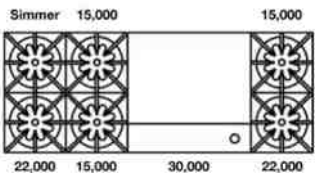

Natural Gas Models: 60" Nova Series Rangetop with 24" Griddle			
RGTNB606GV2	6 Burner | 24" Griddle | Nat Gas | Stainless Steel | Standard Trim	$ 8995	$ 10,345
RGTNB606GV2PLT	6 Burner | 24" Griddle | Nat Gas | Stainless Steel | Plated Trim*	$ 10,305	$ 11,850
LP/Propane Models: 60" Nova Series Rangetop with 24" Griddle			
RGTNB606GV2L	6 Burner | 24" Griddle | LP Gas | Stainless Steel | Standard Trim	$ 8995	$ 10,345
RGTNB606GV2LPLT	6 Burner | 24" Griddle | LP Gas | Stainless Steel | Plated Trim*	$ 10,305	$ 11,850
Customization & Accessory Options: (See page 47) | Total Knobs: 8