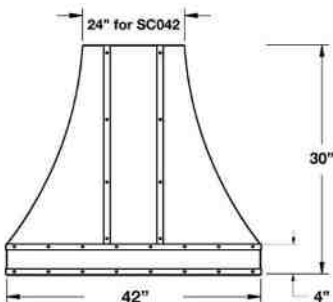

DESIGNER SERIES: 42", 48", 54" & 60" SAHARA CURVED SIDES WALL HOODS