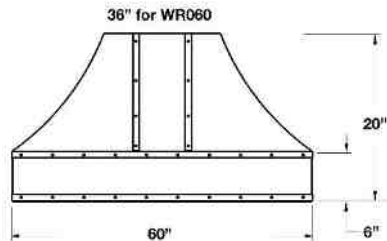

DESIGNER SERIES: 42", 48", 54", 60" & 66" WRANGLER WALL HOODS

42" WRANGLER HOODS		UMRP	MSRP
WR042MLPLT	Body: Stainless Steel | Strap/Rivets: Stainless Steel	$ 6595	$ 7585
WR042MLPLTD	Body: Stainless Steel | Strap/Rivets: Des. Metal*	$ 7745	$ 8905
WR042MLPLTC	Body: Std RAL Color* | Strap/Rivets: Stainless Steel	$ 7590	$ 8730
WR042MLPLTDC	Body: Std RAL Color* | Strap/Rivets: Des Metal*	$ 8740	$ 10,050
WR042MLPLTCF	Body: Spec. Finish* | Strap/Rivets: Stainless Steel	$ 8290	$ 9535
WR042MLPLTDCF	Body: Spec. Finish* | Strap/Rivets: Des. Metal*	$ 9440	$ 10,855
WR042MLPLTCC	Body: Custom Color* | Strap/Rivets: Stainless Steel	$ 9490	$ 10,915
WR042MLPLTDCC	Body: Custom Color* | Strap/Rivets: Des. Metal*	$ 10,640	$ 12,235
48" WRANGLER HOODS		UMRP	MSRP
WR048MLPLT	Body: Stainless Steel | Strap/Rivets: Stainless Steel	$ 6695	$ 7700
WR048MLPLTD	Body: Stainless Steel | Strap/Rivets: Des. Metal*	$ 8120	$ 9340
WR048MLPLTC	Body: Std RAL Color* | Strap/Rivets: Stainless Steel	$ 7690	$ 8845
WR048MLPLTDC	Body: Std RAL Color* | Strap/Rivets: Des Metal*	$ 9115	$ 10,480
WR048MLPLTCF	Body: Spec. Finish* | Strap/Rivets: Stainless Steel	$ 8390	$ 9650
WR048MLPLTDCF	Body: Spec. Finish* | Strap/Rivets: Des. Metal*	$ 9815	$ 11,285
WR048MLPLTCC	Body: Custom Color* | Strap/Rivets: Stainless Steel	$ 9590	$ 11,030
WR048MLPLTDCC	Body: Custom Color* | Strap/Rivets: Des. Metal*	$ 11,015	$ 12,665
54" WRANGLER HOODS		UMRP	MSRP
WR054MLPLT	Body: Stainless Steel | Strap/Rivets: Stainless Steel	$ 6795	$ 7815
WR054MLPLTD	Body: Stainless Steel | Strap/Rivets: Des. Metal*	$ 8220	$ 9455
WR054MLPLTC	Body: Std RAL Color* | Strap/Rivets: Stainless Steel	$ 7790	$ 8960
WR054MLPLTDC	Body: Std RAL Color* | Strap/Rivets: Des Metal*	$ 9215	$ 10,595
WR054MLPLTCF	Body: Spec. Finish* | Strap/Rivets: Stainless Steel	$ 8490	$ 9765
WR054MLPLTDCF	Body: Spec. Finish* | Strap/Rivets: Des. Metal*	$ 9915	$ 11,400
WR054MLPLTCC	Body: Custom Color* | Strap/Rivets: Stainless Steel	$ 9690	$ 11,145
WR054MLPLTDCC	Body: Custom Color* | Strap/Rivets: Des. Metal*	$ 11,115	$ 12,780
60" WRANGLER HOODS		UMRP	MSRP
WR060MLPLT	Body: Stainless Steel | Strap/Rivets: Stainless Steel	$ 6895	$ 7930
WR060MLPLTD	Body: Stainless Steel | Strap/Rivets: Des. Metal*	$ 8530	$ 9810
WR060MLPLTC	Body: Std RAL Color* | Strap/Rivets: Stainless Steel	$ 7890	$ 9075
WR060MLPLTDC	Body: Std RAL Color* | Strap/Rivets: Des Metal*	$ 9525	$ 10,955
WR060MLPLTCF	Body: Spec. Finish* | Strap/Rivets: Stainless Steel	$ 8590	$ 9880
WR060MLPLTDCF	Body: Spec. Finish* | Strap/Rivets: Des. Metal*	$ 10,225	$ 11,760
WR060MLPLTCC	Body: Custom Color* | Strap/Rivets: Stainless Steel	$ 9790	$ 11,260
WR060MLPLTDCC	Body: Custom Color* | Strap/Rivets: Des. Metal*	$ 11,425	$ 13,140
66" WRANGLER HOODS		UMRP	MSRP
WR066MLPLT	Body: Stainless Steel | Strap/Rivets: Stainless Steel	$ 6995	$ 8045
WR066MLPLTD	Body: Stainless Steel | Strap/Rivets: Des. Metal*	$ 8630	$ 9925
WR066MLPLTC	Body: Std RAL Color* | Strap/Rivets: Stainless Steel	$ 7990	$ 9190
WR066MLPLTDC	Body: Std RAL Color* | Strap/Rivets: Des Metal*	$ 9625	$ 11,070
WR066MLPLTCF	Body: Spec. Finish* | Strap/Rivets: Stainless Steel	$ 8690	$ 9995
WR066MLPLTDCF	Body: Spec. Finish* | Strap/Rivets: Des. Metal*	$ 10,325	$ 11,875
WR066MLPLTCC	Body: Custom Color* | Strap/Rivets: Stainless Steel	$ 9890	$ 11,375
WR066MLPLTDCC	Body: Custom Color* | Strap/Rivets: Des. Metal*	$ 11,525	$ 13,255