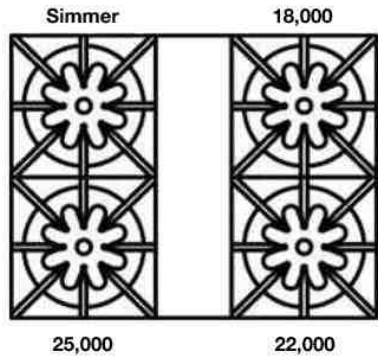

RANGETOPS: 30" PLATINUM SERIES

BlueStar Model Number Guide:

Base Model (BSPRT304B) 4 Burners | Natural Gas | Stainless Steel Finish | Standard Trim	Change to LP Gas Add (L) for LP/Propane Gas	Add code below for desired color Not available on Rangetop or Cooktop models	Add (PLT) for Plated Trim Includes plated bezels and logo. See available options below.

FEATURES:

- 25,000 BTU PrimaNova™ burners
- All burners, plus Interchangeable Griddle and Charbroiler accessory
- Precise 130° simmer burner
- Integrated wok cooking
- Handcrafted in Pennsylvania since 1880

PRODUCT SPECIFICATIONS:

- Unit Dimensions: 29.875"W x 24"D x 8.625"H
- Electrical Reqs: 120V, 60Hz, 15 AMPS, 1PH
- Gas Pressure: NAT: 5.0" WC, LP 10.0" WC
- Gas Line Size: ½"
- Unit Weight: 235 lbs.

Model	Description (* Denotes item that must be specified)	UMRP	MSRP
Natural Gas Models: 30" Platinum Series Rangetop			
BSPRT304B	4 Burners | Nat Gas | Stainless Steel | Std Trim	$ 5095	$ 5860
BSPRT304BPLT	4 Burners | Nat Gas | Stainless Steel | Plated Trim*	$ 5640	$ 6485
LP/Propane Models: 30" Platinum Series Rangetop			
BSPRT304BL	4 Burners | LP Gas | Stainless Steel | Std Trim	$ 5095	$ 5860
BSPRT304BLPLT	4 Burners | LP Gas | Stainless Steel | Plated Trim*	$ 5640	$ 6485
BACKGUARD OPTIONS:			
All BlueStar rangetops must be installed with a UL approved backguard. Unless otherwise specified, an island trim UL approved backguard will be installed at no charge.			
IT30BSP	Island Trim (Included)	$ 425	$ 490
BG630BSP	6" Backguard	$ 455	$ 525
BG3017BSP	17" Backguard	$ 840	$ 965
SDHS30BSP	24" High Shelf	$ 1095	$ 1260
KNOB OPTIONS: (Total Knobs: 4)			
KN-BLK	Standard Black Knob (Ordered with unit)	N/C	N/C
KN-C	Knob: Standard 190 RAL Color	$ 90 ea	$ 105 ea
KN-CF	Knob: Spec Finish (Matte RAL, Textured RAL or Prec Metals)	$ 155 ea	$ 180 ea
KN-PLT	Knob: Plated Trim (See options below)	$ 200 ea	$ 230 ea
PLATED TRIM OPTIONS: (Includes bezels and logo)			
Antique Brass, Brushed Brass, Polished Brass, Antique Copper, Brushed Copper, Polished Copper, Chrome, Oil Rubbed Bronze & Pewter			
See page 52 for additional customization and accessories for Rangetops and Cooktops