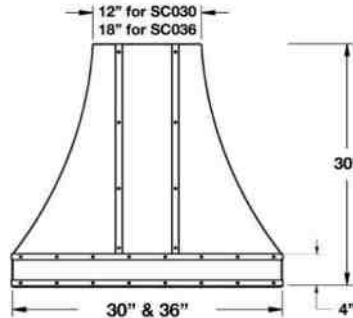

BLOWER OPTIONS	IN-HOOD		IN-LINE		REMOTE		DISCHARGE	
CFM POWER	600	1200	800	1200	1000	1400	TOP	REAR
MODEL #	BS-CFM-600-IN06	BS-CFM-1200-IN12	ATEX-0.8	ATEX-1.2	HYEX-1.0-GA	HYEX-1.4-GA		
UMRP	$ 765	$ 1095	$ 995	$ 1195	$ 1095	$ 1295	Available at time of order	
SC030MLPLT	•	•	•	•	•	•		
SC036MLPLT	•	•	•	•	•	•		
SC042MLPLT	•	•	•	•	•	•		
SC048MLPLT	•	•	•	•	•	•		
SC054MLPLT	•	•	•	•	•	•		
SC060MLPLT	•	•	•	•	•	•