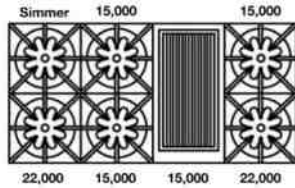

48" Nova (RNB) Rangetop with 12" Charbroiler

Natural Gas Models: 48" Nova Series Rangetop with 12" Charbroiler			
RGTNB486CBV2	4 Burner | 12" Charbroiler | Nat Gas | Stainless Steel | Standard Trim	$ 5795	$ 6665
RGTNB486CBV2PLT	4 Burner | 12" Charbroiler | Nat Gas | Stainless Steel | Plated Trim*	$ 6840	$ 7865
LP/Propane Models: 48" Nova Series Rangetop with 12" Charbroiler			
RGTNB486CBV2L	4 Burner | 12" Charbroiler | LP Gas | Stainless Steel | Standard Trim	$ 5795	$ 6665
RGTNB486CBV2LPLT	4 Burner | 12" Charbroiler | LP Gas | Stainless Steel | Plated Trim*	$ 6840	$ 7865
Customization & Accessory Options: (See page 44) | Total Knobs: 7