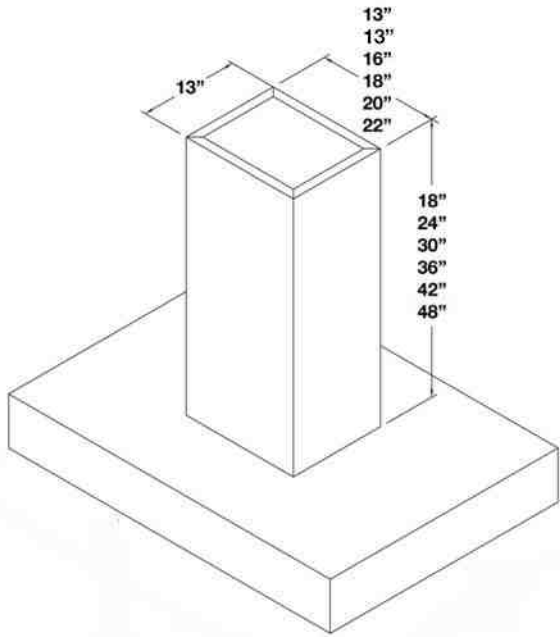

DUCT COVERS: MANHATTAN ISLAND HOODS

NOTE: 18", 24", 30" & 36" DUCT COVERS INCLUDED WITH HOOD AT NO CHARGE. BELOW PRICING IS IF PURCHASED SEPARATELY.

NOTE: HOOD MUST BE MOUNTED TO CEILING AND CEILING ACCESS MAY BE REQUIRED. PLEASE REFERENCE THE INSTALLATION MANUAL ON BLUESTARCOOKING.COM FOR DETAILS

NOTE: MUST ORDER DUCT COVER FOR BLOWER & MOUNTING PURPOSES. MINIMUM 18" HIGH

SIZE	MODEL	HEIGHT	UMRP	MSRP
Available Duct Covers for 30" Models	DC-18-MANH-30-I-SS	18"	$ 595	$ 685
	DC-24-MANH-30-I-SS	24"	$ 655	$ 755
	DC-30-MANH-30-I-SS	30"	$ 710	$ 815
	DC-36-MANH-30-I-SS	36"	$ 820	$ 945
	DC-42-MANH-30-I-SS	42"	$ 875	$ 1005
	DC-48-MANH-30-I-SS	48"	$ 930	$ 1070
Available Duct Covers for 36" Models	DC-18-MANH-36-I-SS	18"	$ 595	$ 685
	DC-24-MANH-36-I-SS	24"	$ 655	$ 755
	DC-30-MANH-36-I-SS	30"	$ 710	$ 815
	DC-36-MANH-36-I-SS	36"	$ 820	$ 945
	DC-42-MANH-36-I-SS	42"	$ 875	$ 1005
	DC-48-MANH-36-I-SS	48"	$ 930	$ 1070
Available Duct Covers for 42" Models	DC-18-MANH-42-I-SS	18"	$ 595	$ 685
	DC-24-MANH-42-I-SS	24"	$ 655	$ 755
	DC-30-MANH-42-I-SS	30"	$ 710	$ 815
	DC-36-MANH-42-I-SS	36"	$ 820	$ 945
	DC-42-MANH-42-I-SS	42"	$ 875	$ 1005
	DC-48-MANH-42-I-SS	48"	$ 930	$ 1070
Available Duct Covers for 48" Models	DC-18-MANH-48-I-SS	18"	$ 595	$ 685
	DC-24-MANH-48-I-SS	24"	$ 655	$ 755
	DC-30-MANH-48-I-SS	30"	$ 710	$ 815
	DC-36-MANH-48-I-SS	36"	$ 820	$ 945
	DC-42-MANH-48-I-SS	42"	$ 875	$ 1005
	DC-48-MANH-48-I-SS	48"	$ 930	$ 1070

SIZE	MODEL	HEIGHT	UMRP	MSRP
Available Duct Covers for 54" Models	DC-18-MANH-54-I-SS	18"	$ 595	$ 685
	DC-24-MANH-54-I-SS	24"	$ 655	$ 755
	DC-30-MANH-54-I-SS	30"	$ 710	$ 815
	DC-36-MANH-54-I-SS	36"	$ 820	$ 945
	DC-42-MANH-54-I-SS	42"	$ 875	$ 1005
	DC-48-MANH-54-I-SS	48"	$ 930	$ 1070
Available Duct Covers for 60" Models	DC-18-MANH-60-I-SS	18"	$ 595	$ 685
	DC-24-MANH-60-I-SS	24"	$ 655	$ 755
	DC-30-MANH-60-I-SS	30"	$ 710	$ 815
	DC-36-MANH-60-I-SS	36"	$ 820	$ 945
	DC-42-MANH-60-I-SS	42"	$ 875	$ 1005
	DC-48-MANH-60-I-SS	48"	$ 930	$ 1070
Available Duct Covers for 66" Models	DC-18-MANH-66-I-SS	18"	$ 595	$ 685
	DC-24-MANH-66-I-SS	24"	$ 655	$ 755
	DC-30-MANH-66-I-SS	30"	$ 710	$ 815
	DC-36-MANH-66-I-SS	36"	$ 820	$ 945
	DC-42-MANH-66-I-SS	42"	$ 875	$ 1005
DC-48-MANH-66-I-SS	48"	$ 930	$ 1070