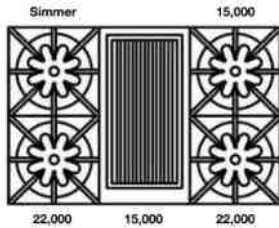

36" Nova (RNB) Rangetop with 12" Charbroiler

Natural Gas Models: 36" Nova Series Rangetop with 12" Charbroiler			
RGTNB364CBV2	4 Burner | 12" Charbroiler | Nat Gas | Stainless Steel | Standard Trim	$ 4795	$ 5515
RGTNB364CBV2PLT	4 Burner | 12" Charbroiler | Nat Gas | Stainless Steel | Plated Trim*	$ 5580	$ 6415
LP/Propane Models: 36" Nova Series Rangetop with 12" Charbroiler			
RGTNB364CBV2L	4 Burner | 12" Charbroiler | LP Gas | Stainless Steel | Standard Trim	$ 4795	$ 5515
RGTNB364CBV2LPLT	4 Burner | 12" Charbroiler | LP Gas | Stainless Steel | Plated Trim*	$ 5580	$ 6415
Customization & Accessory Options: (See page 42) | Total Knobs: 5