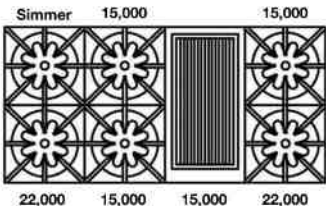

48" Nova (RNB) Series with 12" Charbroiler

Model	Description (* Denotes item that must be specified)	UMRP	MSRP
Natural Gas Models: 48" Nova (RNB) Series with 12" Charbroiler			
RNB486CBV2	6 Burner | 12" Charbroiler | Nat Gas | Stainless Steel | Standard Trim	$ 11,395	$ 13,105
RNB486CBV2PLT	6 Burner | 12" Charbroiler | Nat Gas | Stainless Steel | Plated Trim*	$ 13,090	$ 15,055
RNB486CBV2C	6 Burner | 12" Charbroiler | Nat Gas | Std RAL Paint* | Standard Trim	$ 12,390	$ 14,250
RNB486CBV2CPLT	6 Burner | 12" Charbroiler | Nat Gas | Std RAL Paint* | Plated Trim*	$ 14,085	$ 16,200
RNB486CBV2CF	6 Burner | 12" Charbroiler | Nat Gas | Specialty Finish* | Standard Trim	$ 13,090	$ 15,055
RNB486CBV2CFPLT	6 Burner | 12" Charbroiler | Nat Gas | Specialty Finish* | Plated Trim*	$ 14,785	$ 17,005
RNB486CBV2CC	6 Burner | 12" Charbroiler | Nat Gas | Custom Color* | Standard Trim	$ 14,290	$ 16,435
RNB486CBV2CCPLT	6 Burner | 12" Charbroiler | Nat Gas | Custom Color* | Plated Trim*	$ 15,985	$ 18,385
LP/Propane Models: 48" Nova (RNB) Series with 12" Charbroiler			
RNB486CBV2L	6 Burner | 12" Charbroiler | LP Gas | Stainless Steel | Standard Trim	$ 11,395	$ 13,105
RNB486CBV2LPLT	6 Burner | 12" Charbroiler | LP Gas | Stainless Steel | Plated Trim*	$ 13,090	$ 15,055
RNB486CBV2LC	6 Burner | 12" Charbroiler | LP Gas | Std RAL Paint* | Standard Trim	$ 12,390	$ 14,250
RNB486CBV2LCPLT	6 Burner | 12" Charbroiler | LP Gas | Std RAL Paint* | Plated Trim*	$ 14,085	$ 16,200
RNB486CBV2LCF	6 Burner | 12" Charbroiler | LP Gas | Specialty Finish* | Standard Trim	$ 13,090	$ 15,055
RNB486CBV2LCFPLT	6 Burner | 12" Charbroiler | LP Gas | Specialty Finish* | Plated Trim*	$ 14,785	$ 17,005
RNB486CBV2LCC	6 Burner | 12" Charbroiler | LP Gas | Custom Color* | Standard Trim	$ 14,290	$ 16,435
RNB486CBV2LCCPLT	6 Burner | 12" Charbroiler | LP Gas | Custom Color* | Plated Trim*	$ 15,985	$ 18,385
Customization & Accessory Options: (See page 17) | Total Knobs: 9