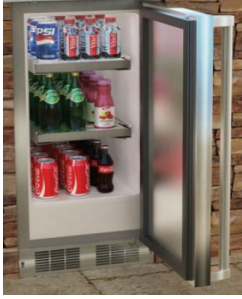

MARVEL OUTDOOR REFRIGERATORS / FREEZER

15" MARVEL OUTDOOR REFRIGERATOR

- Dynamic cooling technology delivers precise temperature stability
- Frost free with temperature range between 34° and 42° F
- Solid, corrosion-resistant stainless steel door and cabinet with thermal-efficient insulated construction
- 2.73 cu. ft. capacity stores 70 12-oz cans
- 2 FreshFlo stainless steel cantilever adjustable slide-out shelves
- Door lock standard
- 4" adjustable corrosion-resistant stainless steel flat toe grill
- White LED interior lighting
- Close Door Assist hinging system
- Audible alarms for door ajar and high/low temperature
- Filler kit available for 18" wide opening
- 1-year warranty, 5-year sealed system parts

Model	Finish	Dealer Price	MAP	MSRP	Shipping wt. (lbs)
MO15RAS2RS	15" Marvel Outdoor Refrigerator, Solid Stainless Steel Door with Lock, Right Hinge	$1,280	$1,829	$1,989	120
MO15RAS2LS	15" Marvel Outdoor Refrigerator, Solid Stainless Steel Door with Lock, Left Hinge	$1,280	$1,829	$1,989	120