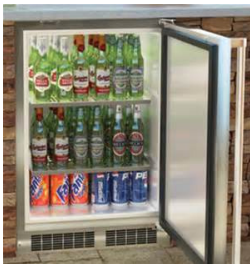

24" MARVEL OUTDOOR REFRIGERATOR

- Dynamic cooling technology delivers precise temperature stability
- Frost free with temperature range between 34° and 42° F
- Solid, corrosion-resistant stainless steel door and cabinet with thermal-efficient insulated construction
- 5.33 cu. ft. capacity stores 154 12-oz cans
- 2 FreshFlo stainless steel cantilever fully adjustable shelves
- Door lock standard
- 4" adjustable corrosion-resistant stainless steel flat toe grill
- White LED interior lighting
- Close Door Assist hinging system
- Audible alarms for door ajar and high/low temperature
- 1-year warranty, 5-year sealed system parts

Model	Finish	Dealer price	MAP	MSRP	Shipping wt. (lbs)
MO24RAS1RS	24" Marvel Outdoor Refrigerator, Solid Stainless Steel Door with Lock, Right Hinge	$1,441	$2,059	$2,279	160
MO24RAS1LS	24" Marvel Outdoor Refrigerator, Solid Stainless Steel Door with Lock, Left Hinge	$1,441	$2,059	$2,279	160