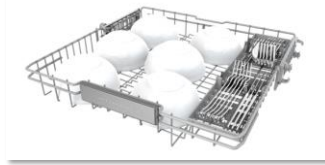

MyWay™ RACK

Offers more room for more kinds of items, like cereal bowls.