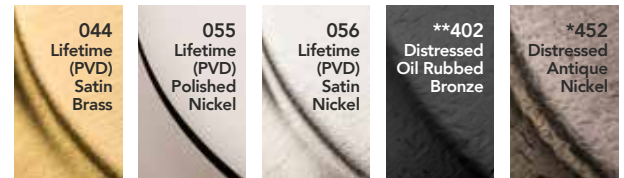

102 150 190 260
044 055 056

5077 Knob w/ R027 Rose

003 031 112 102
260 150 056

5080 Filmore Knob w/ 5048 Rose

112 102 260 140
150

K007 Hollywood Hills Knob w/ R050 Rose

003 031 102 112 150
190 260 044 055 056

K008 Hollywood Hills Knob w/ R050 Rose

003 031 102 112 150
190 260 044 055 056

K009 Hollywood Hills Knob w/ R050 Rose

003 031 102 112 150
190 260 044 055 056

TIER 1

TIER 2

***HAND-RELIEVED FINISH VARIANCES:** (050, 060, 112, 151, 452)
Product finishes which are HAND RELIEVED may vary in luster, hue and appearance as a result of handcrafted variances in the final finishing step.

****LIVING FINISH** (031, 033, 102, 402)
Product finishes which are LIVING will vary over time. They are not eligible for finish warranty.

All rose pairing are designed to conceal a 2.125" bore.