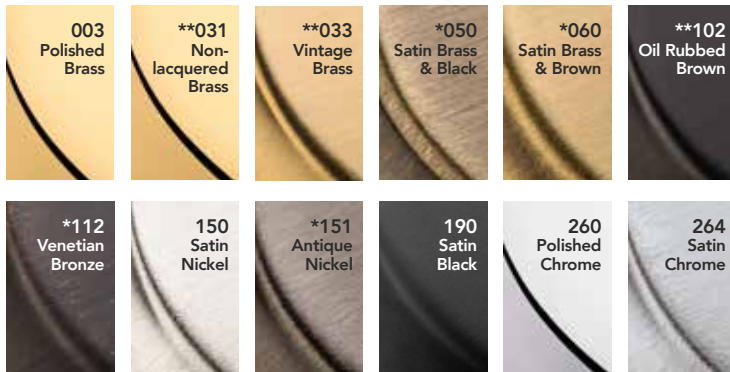

102 150 190 260
044 055 056

5077 Knob w/ R027 Rose

003 031 112 102
260 150 056

5080 Filmore Knob w/ 5048 Rose

112 102 260 140
150

K007 Hollywood Hills Knob w/ R050 Rose

003 031 102 112 150
190 260 044 055 056

K008 Hollywood Hills Knob w/ R050 Rose

003 031 102 112 150
190 260 044 055 056

K009 Hollywood Hills Knob w/ R050 Rose

003 031 102 112 150
190 260 044 055 056

TIER 1

TIER 2

***HAND-RELIEVED FINISH VARIANCES:** (050, 060, 112, 151, 452)
Product finishes which are HAND RELIEVED may vary in luster, hue and appearance as a result of handcrafted variances in the final finishing step.

****LIVING FINISH** (031, 033, 102, 402)
Product finishes which are LIVING will vary over time. They are not eligible for finish warranty.

All rose pairing are designed to conceal a 2.125" bore.