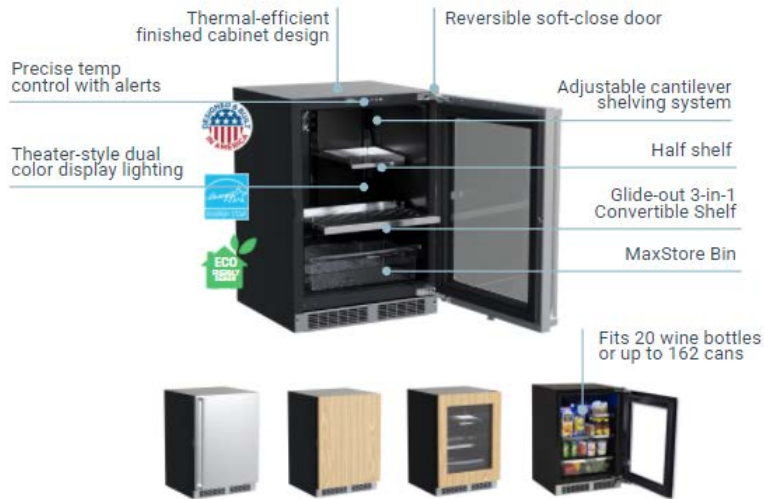

24" MARVEL PROFESSIONAL REFRIGERATOR		
DOOR STYLE	NEW MODEL NUMBER	FORMER MODEL NUMBER
SOLID STAINLESS STEEL	MPRE424-SS31A	n/a (new option)
SOLID PANEL READY	MPRE424-IS31A	n/a (new option)
PANEL READY FRAME GLASS	MPRE424-IG31A	MP24BRF4RP MP24BRF4LP
STAINLESS STEEL FRAME GLASS	MPRE424-SG31A	MP24BRG4RS MP24BRG4LS