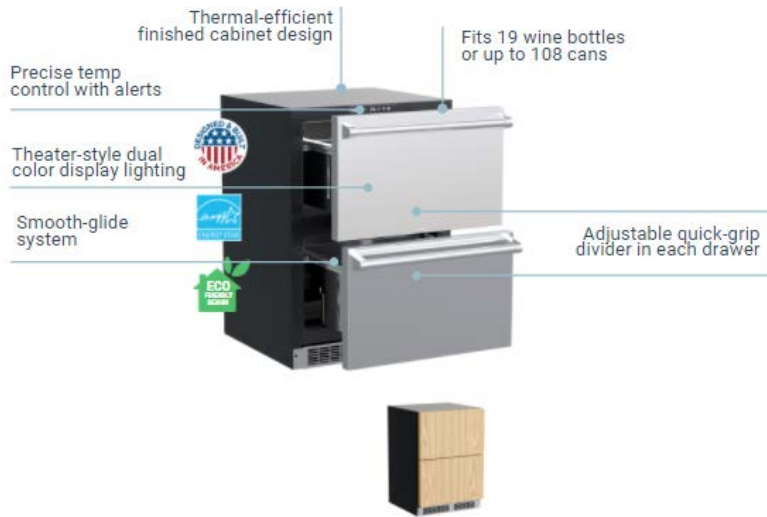

24" MARVEL PROFESSIONAL REFRIGERATED DRAWERS		
DOOR STYLE	NEW MODEL NUMBER	FORMER MODEL NUMBER
SOLID STAINLESS STEEL	MPDR424-SS71A	MP24RDS3NS
SOLID PANEL READY	MPDR424-IS71A	MP24RDP3NP