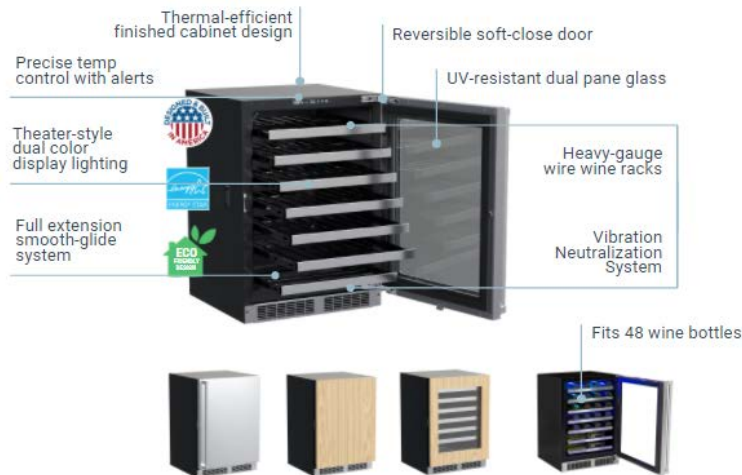

24" MARVEL PROFESSIONAL WINE REFRIGERATOR		
DOOR STYLE	NEW MODEL NUMBER	FORMER MODEL NUMBER
SOLID STAINLESS STEEL	MPWC424-SS31A	n/a (new option)
SOLID PANEL READY	MPWC424-IS31A	n/a (new option)
PANEL READY FRAME GLASS	MPWC424-IG31A	MP24WSF5RP MP24WSF5LP
STAINLESS STEEL FRAME GLASS	MPWC424-SG31A	MP24WSG5RS MP24WSG5LS