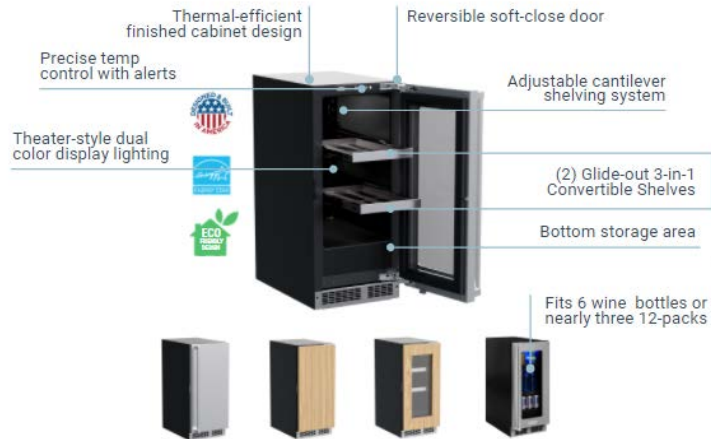

ORDER TODAY: Contact your Middleby Residential rep for details.
Please reference ordering details on the following pages.

NEW MARVEL PROFESSIONAL NOMENCLATURE SYSTEM

MPBV424-SG31A

BRAND CODE	PRODUCT CATEGORY	PRODUCT TYPE	FEATURE LEVEL	OVERALL WIDTH (INCHES)	FINISH	DOOR / DRAWER	HINGE/LOCK	VOLTAGE	REVISION LEVEL
M (Marvel)	P (Professional)	BV (beverage center, single zone)	0	15	I (integrated)	G (glass)	0 (field reversible)	1 (115 v)	A
		DR (drawer refrigerator)	1	24	S (stainless steel)	S (solid)	1 (right hinge)		
		FZ (freezer)	2				2 (left hinge)		
		RE (refrigerator)	3				3 (field reversible, lock)		
		WC (wine refrigerator single zone)	4				4 (right hinge, lock)		
		WD (wine refrigerator dual zone)					5 (left hinge, lock)		
							6 (N/A)		
							7 (N/A, lock)		

NEW MARVEL PROFESSIONAL ORDERING INFORMATION

24" MARVEL PROFESSIONAL BEVERAGE CENTER (FOOD SAFE)		
DOOR STYLE	NEW MODEL NUMBER	FORMER MODEL NUMBER
SOLID STAINLESS STEEL	MPBV424-SS31A	n/a (new option)
SOLID PANEL READY	MPBV424-IS31A	n/a (new option)
PANEL READY FRAME GLASS	MPBV424-IG31A	MP24BCF4RP MP24BCF4LP
STAINLESS STEEL FRAME GLASS	MPBV424-SG31A	MP24BCG4RS MP24BCG4LS