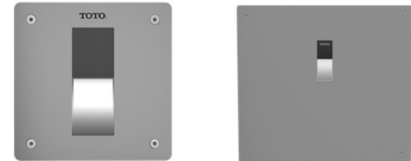

EcoPower Toilet and Urinal Flush Valves

Available Now	Description
TET1LA32#CP List $749	- Exposed flush valve with 1" angle stop and 1-1/2" vacuum breaker set - Chrome plated body with tamper proof screws - Hydropower self-generating system 1.28 GPF - Self-cleaning piston valve with 360° filter screen - Adjustable tail piece connection - Neutral rough - True mechanical manual flush override - Self-adjusting detection range 6-second detection time with 3-second flush delay - Automatic maintenance flush after 24 hour of inactivity - For toilet with 1-1/2" top spud inlet - ADA compliant
TEU1LA12#CP List $795	0.5 GPF - Self-powered hydroelectric flush valve system - No minimum daily usage requirement - Durable chrome plated body with tamper-proof screws and solid bronze valve body - Neutral rough-in and adjustable tail piece connection - True mechanical flush override - Smart sensor with self-adjusting detection range 6-second detection time with no flush delay - Automatic maintenance flush after 12 hours of inactivity - ADA compliant

TOTO EcoPower Products are powered by water. Mini water turbines charge capacitors during use. NO changing batteries or power outage failures.

Sold in kits with Stops and Vacuum breakers or separately to replace anyone's existing manual or sensor flush valves.

Available Exposed Flush rates for toilets:

1.6 gpf, 1.28 gpf, 1.0 gpf

• Flush rates urinals

0.5 gpf, 0.125 gpf

Available Concealed Flush rates for toilets:

1.6 GPF, 1.28 GPF, 1.0 GPF

Available Concealed Flush rates for urinals:

0.5 GPF, 0.125 GPF, 1.0 GPF