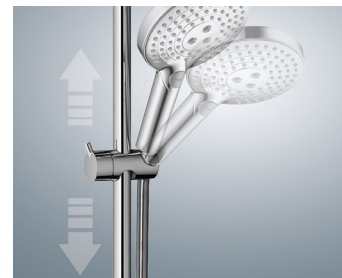

Customize Your Shower

Wallbars allow you to easily adjust the removable handshower to your individual height, addressing the needs of multiple users and enhancing your shower experience.