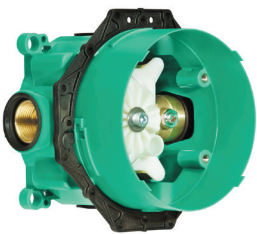

Rainfinity 1.75 GPM

Shower Configuration

Shower Option 1

Rainfinity 1.75 GPM

Finish Options:

00 Chrome

82 Brushed Nickel

Model #	Qty	Description
26235XX1	1	Rainfinity Showerhead 250 3-Jet w/ Wall Connector Trim, 1.75gpm + Green Diverter Rough
15712XX1	1	Option 1: Thermostat for concealed installation for 1-function
15762XX1	1	Option 2: ShowerSelect Thermostatic Trim for 1 Function, Square
04880XX0	1	Ecostat Square Trio/Quattro Diverter Trim
01850181	2	iBox Universal Rough

Shower Option 2

Rainfinity 1.75 GPM

Finish Options:

00 Chrome

82 Brushed Nickel

Model #	Qty	Description
26235XX1	1	Rainfinity Showerhead 250 3-Jet w/ Wall Connector Trim, 1.75gpm + Green Diverter Rough
15763XX1	1	Option 1: Square ShowerSelect Thermostatic Trim for 2 Functions
15714XX1	1	Option 2: Thermostat for concealed installation for 2-Functions
04880XX0	1	Ecostat Square Trio/Quattro Diverter Trim
01850181	2	iBox Universal Rough
26867XX1	1	Rainfinity Baton Handshower 100 1-Jet, 1.75gpm
28276XX3	1	Techniflex Handshower Hose, 63 inch
28387XX1	1	Handshower Holder
26455XX1	1	Wall Outlet

Shower Option 3

Rainfinity 1.75 GPM

Finish Options:

00 Chrome

82 Brushed Nickel

Model #	Qty	Description
26235XX1	1	Rainfinity Showerhead 250 3-Jet w/ Wall Connector Trim, 1.75gpm + Green DiverterRough
15763XX1	1	Option 1: Square ShowerSelect Thermostatic Trim for 2 Functions
15714XX1		Option 2: Thermostat for concealed installation for 2-Functions
04880XX0	1	Ecostat Square Trio/Quattro Diverter Trim
01850181	2	iBox Universal Rough
26865XX1	1	Rainfinity Handshower 130 3-Jet, 1.75gpm
27636XX0	1	Raindance Unica S Wallbar, 36-inch w/ Techniflex Handshower Hose, 63-inch
26455XX1	1	Wall Outlet