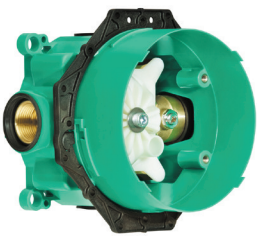

Rainfinity 1.75 GPM

Shower Configuration

Shower Option 1

Rainfinity 1.75 GPM

Finish Options:

00 Chrome

82 Brushed Nickel

Model #	Qty	Description
26235XX1	1	Rainfinity Showerhead 250 3-Jet w/ Wall Connector Trim, 1.75gpm + Green Diverter Rough
15712XX1	1	Option 1: Thermostat for concealed installation for 1-function
15762XX1	1	Option 2: ShowerSelect Thermostatic Trim for 1 Function, Square
04880XX0	1	Ecostat Square Trio/Quattro Diverter Trim
01850181	2	iBox Universal Rough

Shower Option 2

Rainfinity 1.75 GPM

Finish Options:

00 Chrome

82 Brushed Nickel

Model #	Qty	Description
26235XX1	1	Rainfinity Showerhead 250 3-Jet w/ Wall Connector Trim, 1.75gpm + Green Diverter Rough
15763XX1	1	Option 1: Square ShowerSelect Thermostatic Trim for 2 Functions
15714XX1	1	Option 2: Thermostat for concealed installation for 2-Functions
04880XX0	1	Ecostat Square Trio/Quattro Diverter Trim
01850181	2	iBox Universal Rough
26867XX1	1	Rainfinity Baton Handshower 100 1-Jet, 1.75gpm
28276XX3	1	Techniflex Handshower Hose, 63 inch
28387XX1	1	Handshower Holder
26455XX1	1	Wall Outlet

Shower Option 2

Rainfinity 2.5 GPM

Finish Options:

00 Chrome

82 Brushed Nickel

Model #	Qty	Description
26866XX1	1	Rainfinity Showerhead 250 3-Jet w/ Wall Connector Trim, 2.5gpm + Green Diverter Rough
15763XX1 15714XX1	1	Option 1: Square ShowerSelect Thermostatic Trim for 2 Functions Option 2: Thermostat for concealed installation for 2-Functions
04880XX0	1	Ecostat Square Diverter Trio/Quattro Trim
01850181	2	iBox Universal Rough
26867XX1	1	Rainfinity Baton Handshower 100 1-Jet, 2.5gpm
28276XX3	1	Techniflex Handshower Hose, 63 inch
28387XX1	1	Handshower Holder
26455XX1	1	Wall Outlet