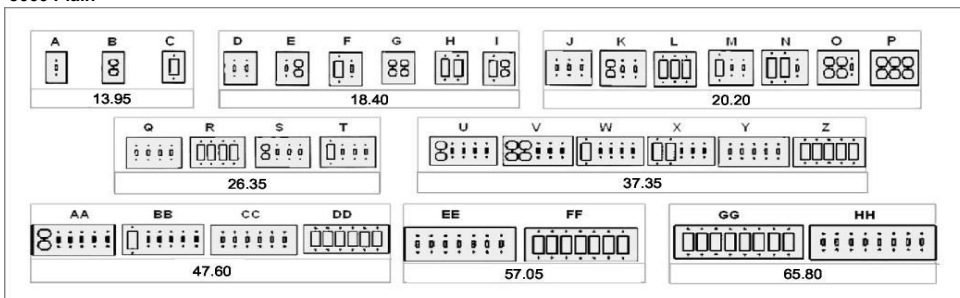

5000 Plain

20% Increase on gang plate sizes 2019

- $ 14.64
- $ 49.98
- $ 27.66
- $ 19.32
- $ 59.90
- $ 39.20
- $ 21.21
- $ 69.09

Anne at Home 2019 price guide 24 Wall Plates