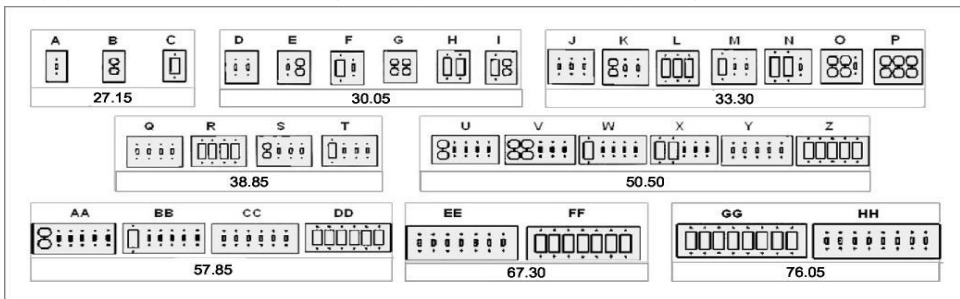

Anne at Home

Switchplates and Outlet Covers

34 Configurations - 38 finishes

Exclusive Pewter Designs

- 5001 Button 5007 Chamberlain
- 5002 Corinthia 5008 FleurDilis
- 5003 Hammerhein 5009 Grapes
- 5004 Oceanus 5018 Bamboo
- 5005 Roguery 5019 Pompeii
- 5006 Sonnet 5020 Oak

Switchplate sizes:

One gang switch plates - 3 1/16" wide by 5 1/16" high Five gang switch plates - 10 5/16" wide by 5 1/16" high

20% Price Increase on Switchplate sizes 2019

- $ 32.78
- $ 69.85
- $ 46.91
- $ 36.28
- $ 81.27
- $ 60.99
- $ 40.20
- $ 91.83

Two gang switch plates - 4 7/8" wide by 5 1/16" high Six gang switch plates - 12 1/16" wide by 5 1/16" high

Three gang switchplates - 6 11/16" wide by 5 1/16" high Seven gang switch plates - 13 7/8" wide by 5 1/16" high

Four gang switch plates - 8 1/2" wide by 5 1/16" high Eight gang switch plates - 15 3/4" wide by 5 1/16" high