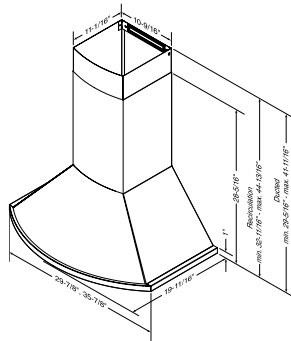

CONFIDENTIAL PRICE LIST

BEST® WCN1 Rounded Front Chimney Range Hood

The WCN1 Series Chimney Hood's sleek, gently curving profile will match perfectly with your modern décor. The powerful 4-speed blower with 685 MAX CFM quickly eliminates smoke and odors to keep your kitchen fresh and clean. Brilliant LED lighting with three intensity options and attractive, dishwasher-safe filters with quick-release latches make this hood a pleasure to use.