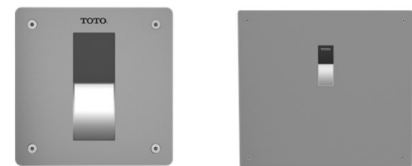

EcoPower Toilet and Urinal Flush Valves

Available Now	Description
TET1LA32#CP List $749	- Exposed flush valve with 1" angle stop and 1-1/2" vacuum breaker set - Chrome plated body with tamper proof screws - Hydropower self-generating system 1.28 GPF - Self-cleaning piston valve with 360° filter screen - Adjustable tail piece connection - Neutral rough - True mechanical manual flush override - Self-adjusting detection range 6-second detection time with 3-second flush delay - Automatic maintenance flush after 24 hour of inactivity - For toilet with 1-1/2" top spud inlet - ADA compliant
TEU1LA12#CP List $795	0.5 GPF - Self-powered hydroelectric flush valve system - No minimum daily usage requirement - Durable chrome plated body with tamper-proof screws and solid bronze valve body - Neutral rough-in and adjustable tail piece connection - True mechanical flush override - Smart sensor with self-adjusting detection range 6-second detection time with no flush delay - Automatic maintenance flush after 12 hours of inactivity - ADA compliant

TOTO EcoPower Products are powered by water. Mini water turbines charge capacitors during use. NO changing batteries or power outage failures.

Sold in kits with Stops and Vacuum breakers or separately to replace anyone's existing manual or sensor flush valves.

Available Exposed Flush rates for toilets:

1.6 gpf, 1.28 gpf, 1.0 gpf

•Flush rates urinals

0.5 gpf , 0.125 gpf

Available Concealed Flush rates for toilets:

1.6 GPF, 1.28 GPF, 1.0 GPF

Available Concealed Flush rates for urinals:

0.5 GPF, 0.125 GPF, 1.0 GPF