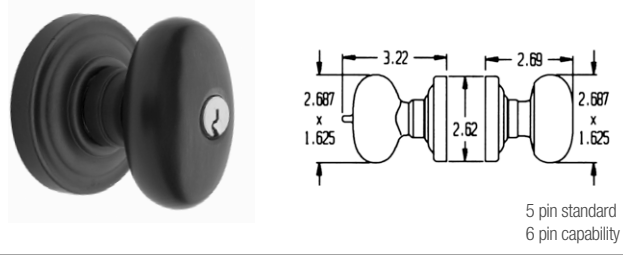

NOTE: Split finish available, please contact customer service for special order instructions.

Modern Knob w/ Contemporary Rose

Item #	Description	Wt.	003, 031, 033	044,
			050, 060, 102	055, 056
			112, 150, 151	402, 452
			190, 260, 264	
5215.xxx.ENTR	Emergency Exit	3.4	\$266	\$301
5216.xxx.ENTR	Emergency Exit: 1 7/8" to 2 1/4" doors	3.4	\$266	\$301
5215.xxx.FD	Full Dummy	2.5	\$230	\$266
5216.xxx.FD	Full Dummy: 1 7/8" to 2 1/4" doors	2.5	\$230	\$266
5218.xxx.ENTR	Standard	3.4	\$266	\$301
5219.xxx.ENTR	Standard: 1 7/8" to 2 1/4" doors	3.4	\$266	\$301

NOTE: Split finish available, please contact customer service for special order instructions.

Egg Knob w/ Classic Rose

Item #	Description	Wt.	003, 031, 033	044,
			050, 060, 102	055, 056
			112, 150, 151	402, 452
			190, 260, 264	
5225.xxx.ENTR	Emergency Exit	3.6	\$266	\$301
5226.xxx.ENTR	Emergency Exit: 1 7/8" to 2 1/4" doors	3.6	\$266	\$301
5225.xxx.FD	Full Dummy	3.0	\$230	\$266
5226.xxx.FD	Full Dummy: 1 7/8" to 2 1/4" doors	3.0	\$230	\$266
5228.xxx.ENTR	Standard	3.6	\$266	\$301
5229.xxx.ENTR	Standard: 1 7/8" to 2 1/4" doors	3.6	\$266	\$301