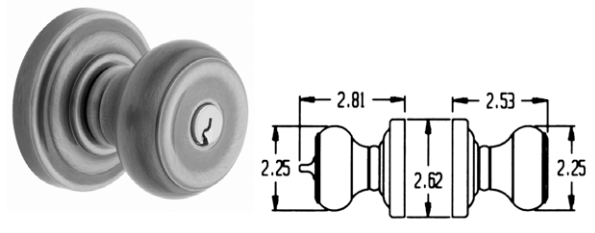

Colonial Knob w/ Classic Rose

Item #	Description	Wt.	003, 031, 033	044,
			050, 060, 102	055, 056
			112, 150, 151	402, 452
			190, 260, 264	
5210.xxx.ENTR	Emergency Exit	3.1	$266	$301
5211.xxx.ENTR	Emergency Exit: 1 7/8" to 2 1/4" doors	3.1	$266	$301
5210.xxx.FD	Full Dummy	2.1	$230	$266
5211.xxx.FD	Full Dummy: 1 7/8" to 2 1/4" doors	2.1	$230	$266
5213.xxx.ENTR	Standard	3.1	$266	$301
5214.xxx.ENTR	Standard: 1 7/8" to 2 1/4" doors	3.1	$266	$301

NOTE: Split finish available, please contact customer service for special order instructions.