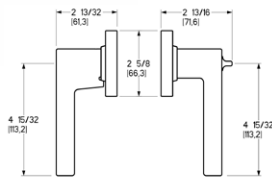

BALDWIN

LEVERS TUBULAR KEYED ENTRY

Square Lever w/ Round Rose

New for 2020

5 pin standard
6 pin capability

003, 031, 033,
102, 112, 150,
151, 190, 260,
044,
055, 056

Item #	Description	WL	264	044, 055, 056
5260.xxx.RENT	RIGHT Hand Emergency Exit	3.6	\$266	\$301
5260.xxx.LENT	LEFT Hand Emergency Exit	3.6	\$266	\$301
5261.xxx.RENT	RIGHT Hand Emergency Exit: 1 7/8" to 2 1/4" doors	3.6	\$266	\$301
5261.xxx.LENT	LEFT Hand Emergency Exit: 1 7/8" to 2 1/4" doors	3.6	\$266	\$301
5260.xxx.FD	Full Dummy	3.1	\$230	\$266
5261.xxx.FD	Full Dummy: 1 7/8" to 2 1/4" doors	3.1	\$230	\$266
5263.xxx.RENT	RIGHT Hand Standard	3.6	\$266	\$301
5263.xxx.LENT	LEFT Hand Standard	3.6	\$266	\$301
5264.xxx.RENT	RIGHT Hand Standard: 1 7/8" to 2 1/4" doors	3.6	\$266	\$301
5264.xxx.LENT	LEFT Hand Standard: 1 7/8" to 2 1/4" doors	3.6	\$266	\$301