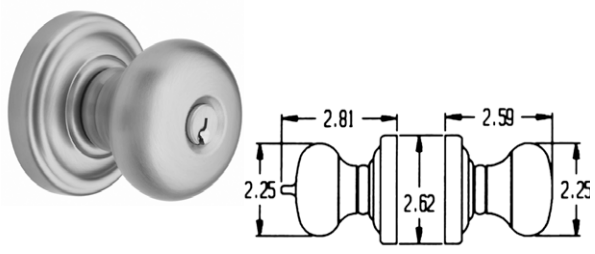

Classic Knob w/ Classic Rose

Item #	Description	Wt.	003, 031, 033	044,
			050, 060, 102	055, 056
			112, 150, 151	402, 452
			190, 260, 264	
5205.xxx.ENTR	Emergency Exit	3.1	\$266	\$301
5206.xxx.ENTR	Emergency Exit: 1 7/8" to 2 1/4" doors	3.1	\$266	\$301
5205.xxx.FD	Full Dummy	1.9	\$230	\$266
5206.xxx.FD	Full Dummy: 1 7/8" to 2 1/4" doors	1.9	\$230	\$266
5208.xxx.ENTR	Standard	3.1	\$266	\$301
5209.xxx.ENTR	Standard: 1 7/8" to 2 1/4" doors	3.1	\$266	\$301