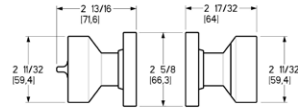

***QUICK SHIP** is available in functions and finishes shown in blue.

KNOBS & LEVERS TUBULAR KEYED ENTRY

Contemporary Knob w/ Round Rose

New for 2020

5 pin standard

Item #	Description	Wt.	003, 031, 033, 102, 112, 150, 151, 190, 260, 264		044, 055, 056	
5230.xxx.ENTR	Emergency Exit	3.6	\$266	\$301		
5231.xxx.ENTR	Emergency Exit: 1 7/8" to 2 1/4" doors	3.6	\$266	\$301		
5230.xxx.FD	Full Dummy	3.0	\$230	\$266		
5231.xxx.FD	Full Dummy: 1 7/8" to 2 1/4" doors	3.0	\$230	\$266		
5233.xxx.ENTR	Standard	3.6	\$266	\$301		
5234.xxx.ENTR	Standard: 1 7/8" to 2 1/4" doors	3.0	\$266	\$301		