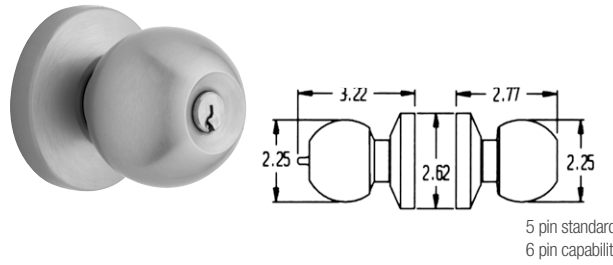

Modern Knob w/ Contemporary Rose

Item #	Description	Wt.	003, 031, 033	044,
			050, 060, 102	055, 056
			112, 150, 151	402, 452
			190, 260, 264	
5215.xxx.ENTR	Emergency Exit	3.4	$266	$301
5216.xxx.ENTR	Emergency Exit: 1 7/8" to 2 1/4" doors	3.4	$266	$301
5215.xxx.FD	Full Dummy	2.5	$230	$266
5216.xxx.FD	Full Dummy: 1 7/8" to 2 1/4" doors	2.5	$230	$266
5218.xxx.ENTR	Standard	3.4	$266	$301
5219.xxx.ENTR	Standard: 1 7/8" to 2 1/4" doors	3.4	$266	$301

NOTE: Split finish available, please contact customer service for special order instructions.