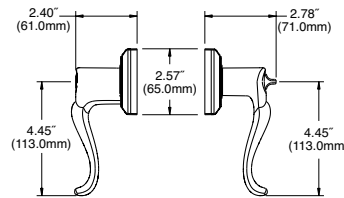

Bethpage Lever w/ Bethpage Rose

5 pin standard
6 pin capability

003, 031, 033,
050, 060, 102,
112, 150, 151,
190, 260, 264,
044,
055, 056

Item #	Description	WL	190, 260, 264	044, 055, 056
5237.xxx.RENT	RIGHT Hand Emergency Exit	3.9	$266	$301
5237.xxx.LENT	LEFT Hand Emergency Exit	3.9	$266	$301
5238.xxx.RENT	RIGHT Hand Emergency Exit: 1 7/8" to 2 1/4" doors	3.5	$266	$301
5238.xxx.LENT	LEFT Hand Emergency Exit: 1 7/8" to 2 1/4" doors	3.5	$266	$301
5237.xxx.LRFD	Full Dummy	3.0	$230	$266
5238.xxx.LRFD	Full Dummy: 1 7/8" to 2 1/4" doors	3.0	$230	$266
5239.xxx.RENT	RIGHT Hand Standard	3.9	$266	$301
5239.xxx.LENT	LEFT Hand Standard	3.9	$266	$301
5241.xxx.RENT	RIGHT Hand Standard: 1 7/8" to 2 1/4" doors	3.5	$266	$301
5241.xxx.LENT	LEFT Hand Standard: 1 7/8" to 2 1/4" doors	3.5	$266	$301

NOTE: Split finish available, please contact customer service for special order instructions.

*QUICK SHIP is available in functions and finishes shown in blue.