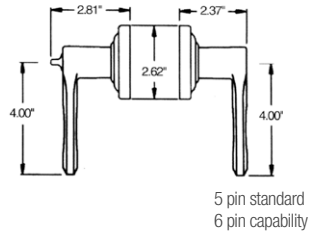

KNOBS & LEVERS TUBULAR KEYED ENTRY

Classic Lever w/ Classic Rose

Item #	Description	Wt.	003, 031, 033	044,
			050, 060, 102	055, 056
			112, 150, 151	402, 452
			190, 260, 264	
5245.xxx.RENT	RIGHT Hand Emergency Exit	2.2	$266	$301
5245.xxx.LENT	LEFT Hand Emergency Exit	2.2	$266	$301
5246.xxx.RENT	RIGHT Hand Emergency Exit: 1 7/8" to 2 1/4" doors	2.2	$266	$301
5246.xxx.LENT	LEFT Hand Emergency Exit: 1 7/8" to 2 1/4" doors	2.2	$266	$301
5245.xxx.FD	Full Dummy	2.0	$230	$266
5246.xxx.FD	Full Dummy: 1 7/8" to 2 1/4" doors	2.0	$230	$266
5248.xxx.RENT	RIGHT Hand Standard	2.2	$266	$301
5248.xxx.LENT	LEFT Hand Standard	2.2	$266	$301
5249.xxx.RENT	RIGHT Hand Standard: 1 7/8" to 2 1/4" doors	2.2	$266	$301
5249.xxx.LENT	LEFT Hand Standard: 1 7/8" to 2 1/4" doors	2.2	$266	$301

NOTE: Split finish available, please contact customer service for special order instructions.