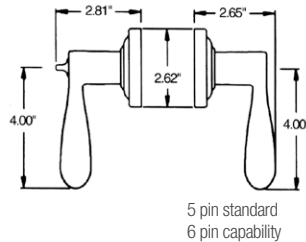

Wave Lever w/ Classic Rose

Item #	Description	Wt.	003, 031, 033	044,
			050, 060, 102	055, 056
			112, 150, 151	402, 452
			190, 260, 264	
5255.xxx.RENT	RIGHT Hand Emergency Exit	2.8	$266	$301
5255.xxx.LENT	LEFT Hand Emergency Exit	2.8	$266	$301
5256.xxx.RENT	RIGHT Hand Emergency Exit: 1 7/8" to 2 1/4" doors	2.8	$266	$301
5256.xxx.LENT	LEFT Hand Emergency Exit: 1 7/8" to 2 1/4" doors	2.8	$266	$301
5255.xxx.FD	Full Dummy	2.0	$230	$266
5256.xxx.FD	Full Dummy: 1 7/8" to 2 1/4" doors	2.0	$230	$266
5258.xxx.RENT	RIGHT Hand Standard	2.8	$266	$301
5258.xxx.LENT	LEFT Hand Standard	2.8	$266	$301
5259.xxx.RENT	RIGHT Hand Standard: 1 7/8" to 2 1/4" doors	2.8	$266	$301
5259.xxx.LENT	LEFT Hand Standard: 1 7/8" to 2 1/4" doors	2.8	$266	$301

NOTE: Split finish available, please contact customer service for special order instructions.