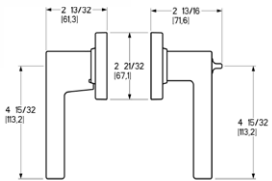

Square Lever w/ Square Rose

New for 2020

5 pin standard
6 pin capability

003, 031, 033,
102, 112, 150,
151, 190, 260,
044,
055, 056

Item #	Description	WL	264	044, 055, 056
5285.xxx.RENT	RIGHT Hand Emergency Exit	3.7	$266	$301
5285.xxx.LENT	LEFT Hand Emergency Exit	3.7	$266	$301
5286.xxx.RENT	RIGHT Hand Emergency Exit: 1 7/8" to 2 1/4" doors	3.7	$266	$301
5286.xxx.LENT	LEFT Hand Emergency Exit: 1 7/8" to 2 1/4" doors	3.7	$266	$301
5285.xxx.FD	Full Dummy	3.2	$230	$266
5286.xxx.FD	Full Dummy: 1 7/8" to 2 1/4" doors	3.2	$230	$266
5288.xxx.RENT	RIGHT Hand Standard	3.7	$266	$301
5288.xxx.LENT	LEFT Hand Standard	3.7	$266	$301
5289.xxx.RENT	RIGHT Hand Standard: 1 7/8" to 2 1/4" doors	3.7	$266	$301
5289.xxx.LENT	LEFT Hand Standard: 1 7/8" to 2 1/4" doors	3.7	$266	$301

NOTE: Split finish available, please contact customer service for special order instructions.