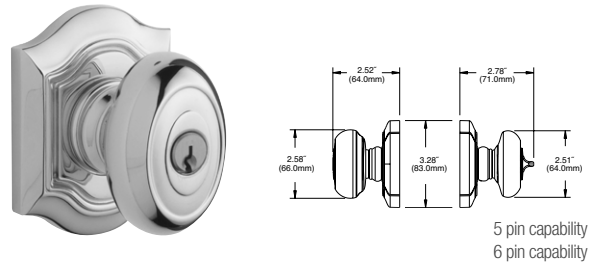

Bethpage Knob

Item #	Description	Wt.	003, 031, 033	044,
			050, 060, 102	055, 056
			112, 150, 151	402, 452
			190, 260, 264	
5237.xxx.ENTR	Emergency Exit	3.6	$266	$301
5238.xxx.ENTR	Emergency Exit: 1 7/8" to 2 1/4" doors	3.6	$266	$301
5237.xxx.FD	Full Dummy	3.0	$230	$266
5238.xxx.FD	Full Dummy: 1 7/8" to 2 1/4" doors	3.0	$230	$266
5239.xxx.ENTR	Standard	3.6	$266	$301
5241.xxx.ENTR	Standard: 1 7/8" to 2 1/4" doors	3.0	$266	$301

NOTE: Split finish available, please contact customer service for special order instructions.

NOTE: Accommodates 1 3/8" and 1 3/4" door thickness.

Emergency Exit: The Knob or lever will retract the bolt while the exterior remains locked.
Standard Exit: The knob or lever must be unlocked prior to exit.

*QUICK SHIP is available in functions and finishes shown in blue.