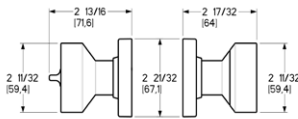

***QUICK SHIP** is available in functions and finishes shown in blue.

KNOBS & LEVERS TUBULAR KEYED ENTRY

Contemporary Knob w/ Round Rose

New for 2020

5 pin standard

Item #	Description	Wt.	003, 031, 033, 102, 112, 150, 151, 190, 260, 264		044, 055, 056	
5230.xxx.ENTR	Emergency Exit	3.6	\$266	\$301		
5231.xxx.ENTR	Emergency Exit: 1 7/8" to 2 1/4" doors	3.6	\$266	\$301		
5230.xxx.FD	Full Dummy	3.0	\$230	\$266		
5231.xxx.FD	Full Dummy: 1 7/8" to 2 1/4" doors	3.0	\$230	\$266		
5233.xxx.ENTR	Standard	3.6	\$266	\$301		
5234.xxx.ENTR	Standard: 1 7/8" to 2 1/4" doors	3.0	\$266	\$301		

NOTE: Split finish available, please contact customer service for special order instructions.

Contemporary Knob w/ Square Rose

New for 2020

5 pin standard

Item #	Description	Wt.	003, 031, 033, 102, 112, 150, 151, 190, 260, 264		044, 055, 056	
5250.xxx.ENTR	Emergency Exit	4.3	\$266	\$301		
5251.xxx.ENTR	Emergency Exit: 1 7/8" to 2 1/4" doors	4.3	\$266	\$301		
5250.xxx.FD	Full Dummy	3.1	\$230	\$266		
5251.xxx.FD	Full Dummy: 1 7/8" to 2 1/4" doors	3.1	\$230	\$266		
5253.xxx.ENTR	Standard	4.3	\$266	\$301		
5254.xxx.ENTR	Standard: 1 7/8" to 2 1/4" doors	4.3	\$266	\$301		