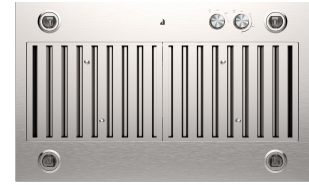

CUSTOM
HOOD LINER
36"