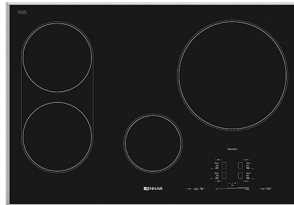

INDUCTION COOKTOPS:

24" B, SS*

30" B, SS*

36" B, SS*

30" B, SS*

36" B, SS*

Model #:	Description:	UMRP:
Induction 24" Cooktops:		
JIC4724HB	24" INDUCTION COOKTOP, BLACK, 4 FLEX ELEMENTS	\$2,299
JIC4724HS	24" INDUCTION COOKTOP, STAINLESS, 4 FLEX ELEMENTS	\$2,299
Induction 30" Cooktops:		
JIC4430XB	30" INDUCTION, 10",9",7",6", PAN DETECTION, POWER BOOST, SENSOR BOIL, SIMMER AND MELT, TIMER, 40 AMPS	\$2,099
JIC4430XS	30" INDUCTION, 10",9",7",6", PAN DETECTION, POWER BOOST, SENSOR BOIL, SIMMER AND MELT, TIMER, 40 AMPS	\$2,099
JIC4730HB	30" INDUCTION COOKTOP, BLACK, 4 FLEX ELEMENTS	\$3,299
JIC4730HS	30" INDUCTION COOKTOP, STAINLESS, 4 FLEX ELEMENTS	\$3,299
Induction 36" Cooktops:		
JIC4536XB	36" INDUCTION, 12/9" DUAL, (4) 7" WITH 2 BRIDGE ELEMENTS, PAN DETECTION, POWER BOOST, SENSOR BOIL, SIMMER AND MELT, TIMER, 50 AMPS	\$2,299
JIC4536XS	36" INDUCTION, 12/9" DUAL, (4) 7" WITH 2 BRIDGE ELEMENTS, PAN DETECTION, POWER BOOST, SENSOR BOIL, SIMMER AND MELT, TIMER, 50 AMPS	\$2,299
JIC4736HB	36" INDUCTION COOKTOP, BLACK, 6 FLEX ELEMENTS	\$3,499
JIC4736HS	36" INDUCTION COOKTOP, STAINLESS, 6 FLEX ELEMENTS	\$3,499
COOKTOP ACCESSORIES (FITS JGC3530GS, JGC3536GS, JIC4724HS, JIC4730HS, JIC4736HS)		
W11035423	FLAT BOTTOM WOK-FITS MODELS JGC3530GS JGC3536GS JGC3215GS JGC3115GS JIC4715GS	\$199.99
W11035424	ROUND BOTTOM WOK- SHORT HANDLE	\$86.99
W11296589	ROUND BOTTOM WOK - LONG HANDLE	\$199.99