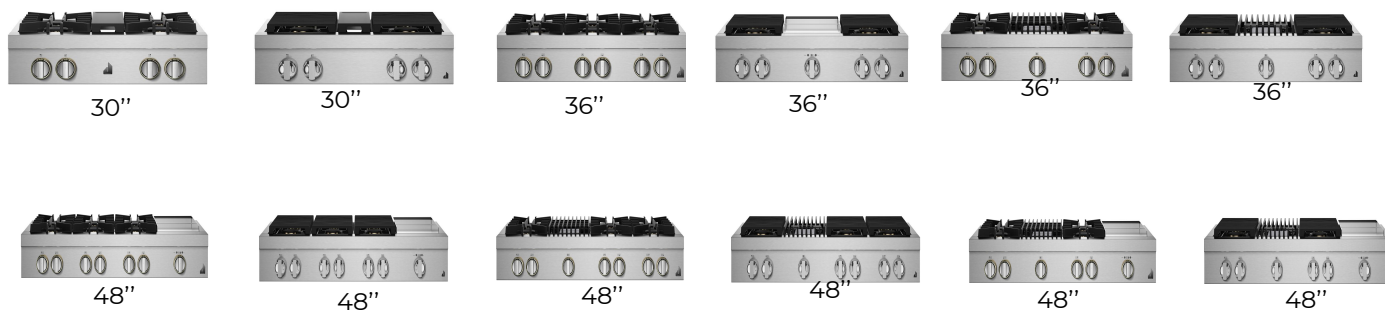

RANGETOP PRICING:

Model #:	RISE/NOIR	Description:	UMRP
30" 4 Burner			
JGCP430HL	RISE	30" RANGETOP, RISE STYLE, 2-20K, 18K, 9K-500 SIMMER	$2,899.00
JGCP430HM	NOIR	30" RANGETOP, NOIR STYLE, 2-20K, 18K, 9K-500 SIMMER	$2,899.00
36" 6 Burner			
JGCP436HL	RISE	36" RANGETOP, RISE STYLE, 3-20K, 18K, 9K-500 SIMMER	$3,299.00
JGCP436HM	NOIR	36" RANGETOP, NOIR STYLE, 3-20K, 18K, 9K-500 SIMMER	$3,299.00
36" 4 Burner w/ Griddle			
JGCP536HL	RISE	36" RANGETOP, RISE STYLE, GRIDDLE, 2-20K, 18K, 9K-500	$3,599.00
JGCP536HM	NOIR	36" RANGETOP, NOIR STYLE, GRIDDLE, 2-20K, 18K, 9K-500	$3,599.00
36" 4 Burner w/ Grill			
JGCP636HL	RISE	36" RANGETOP, RISE STYLE, GRILL, 2-20K, 18K, 9K-500 SIMMER	$3,599.00
JGCP636HM	NOIR	36" RANGETOP, NOIR STYLE, GRILL, 2-20K, 18K, 9K-500 SIMMER	$3,599.00
48" 6 Burner w/ Griddle			
JGCP548HL	RISE	48" RANGETOP, RISE STYLE, GRIDDLE, 3-20K, 2-18K, 9K-500	$4,199.00
JGCP548HM	NOIR	48" RANGETOP, NOIR STYLE, GRIDDLE, 3-20K, 2-18K, 9K-500	$4,199.00
48" 6 Burner w/ Grill			
JGCP648HL	RISE	48" RANGETOP, RISE STYLE, GRILL, 3-20K, 2-18K, 9K-500	$4,199.00
JGCP648HM	NOIR	48" RANGETOP, NOIR STYLE, GRILL, 3-20K, 2-18K, 9K-500	$4,199.00
48" 4 Burner separate Griddle/Grill			
JGCP748HL	RISE	48" RANGETOP, RISE STYLE, GRIDDLE/GRILL, 2-20K, 18K, 9K-500	$4,799.00
JGCP748HM	NOIR	48" RANGETOP, NOIR STYLE, GRIDDLE/GRILL, 2-20K, 18K, 9K-500	$4,799.00