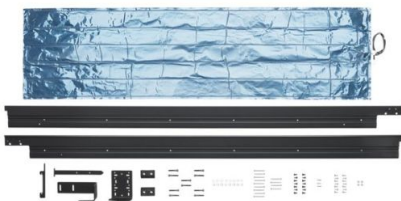

JOIN KIT

*ALL FULL HEIGHT STAINLESS PANELS SHIP WITH
ARMOIRE KIT. ORDERED SEPARATELY IF CUSTOM
PANELS*

**Columns & Built-In Refers require 25" depth for flush install