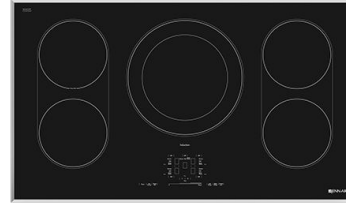

INDUCTION COOKTOPS:

24" B, SS*

30" B, SS*

36" B, SS*

30" B, SS*

36" B, SS*

Model #:	Description:	UMRP:
Induction 24" Cooktops:		
JIC4724HB	24" INDUCTION COOKTOP, BLACK, 4 FLEX ELEMENTS	\$2,299
JIC4724HS	24" INDUCTION COOKTOP, STAINLESS, 4 FLEX ELEMENTS	\$2,299
Induction 30" Cooktops:		
JIC4430XB	30" INDUCTION, 10",9",7",6", PAN DETECTION, POWER BOOST, SENSOR BOIL, SIMMER AND MELT, TIMER, 40 AMPS	\$2,099
JIC4430XS	30" INDUCTION, 10",9",7",6", PAN DETECTION, POWER BOOST, SENSOR BOIL, SIMMER AND MELT, TIMER, 40 AMPS	\$2,099
JIC4730HB	30" INDUCTION COOKTOP, BLACK, 4 FLEX ELEMENTS	\$3,299
JIC4730HS	30" INDUCTION COOKTOP, STAINLESS, 4 FLEX ELEMENTS	\$3,299
Induction 36" Cooktops:		
JIC4536XB	36" INDUCTION, 12/9" DUAL, (4) 7" WITH 2 BRIDGE ELEMENTS, PAN DETECTION, POWER BOOST, SENSOR BOIL, SIMMER AND MELT, TIMER, 50 AMPS	\$2,299
JIC4536XS	36" INDUCTION, 12/9" DUAL, (4) 7" WITH 2 BRIDGE ELEMENTS, PAN DETECTION, POWER BOOST, SENSOR BOIL, SIMMER AND MELT, TIMER, 50 AMPS	\$2,299
JIC4736HB	36" INDUCTION COOKTOP, BLACK, 6 FLEX ELEMENTS	\$3,499
JIC4736HS	36" INDUCTION COOKTOP, STAINLESS, 6 FLEX ELEMENTS	\$3,499
COOKTOP ACCESSORIES (FITS JGC3530GS, JGC3536GS, JIC4724HS, JIC4730HS, JIC4736HS)		
W11035423	FLAT BOTTOM WOK-FITS MODELS JGC3530GS JGC3536GS JGC3215GS JGC3115GS JIC4715GS	\$199.99
W11035424	ROUND BOTTOM WOK- SHORT HANDLE	\$86.99
W11296589	ROUND BOTTOM WOK - LONG HANDLE	\$199.99