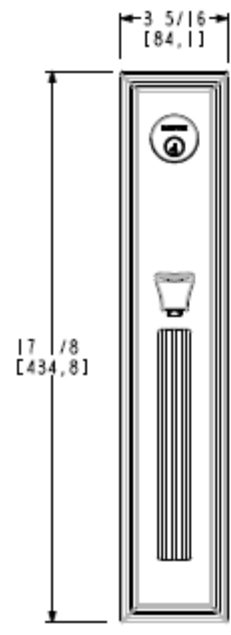

Tremont – Components & Line Art