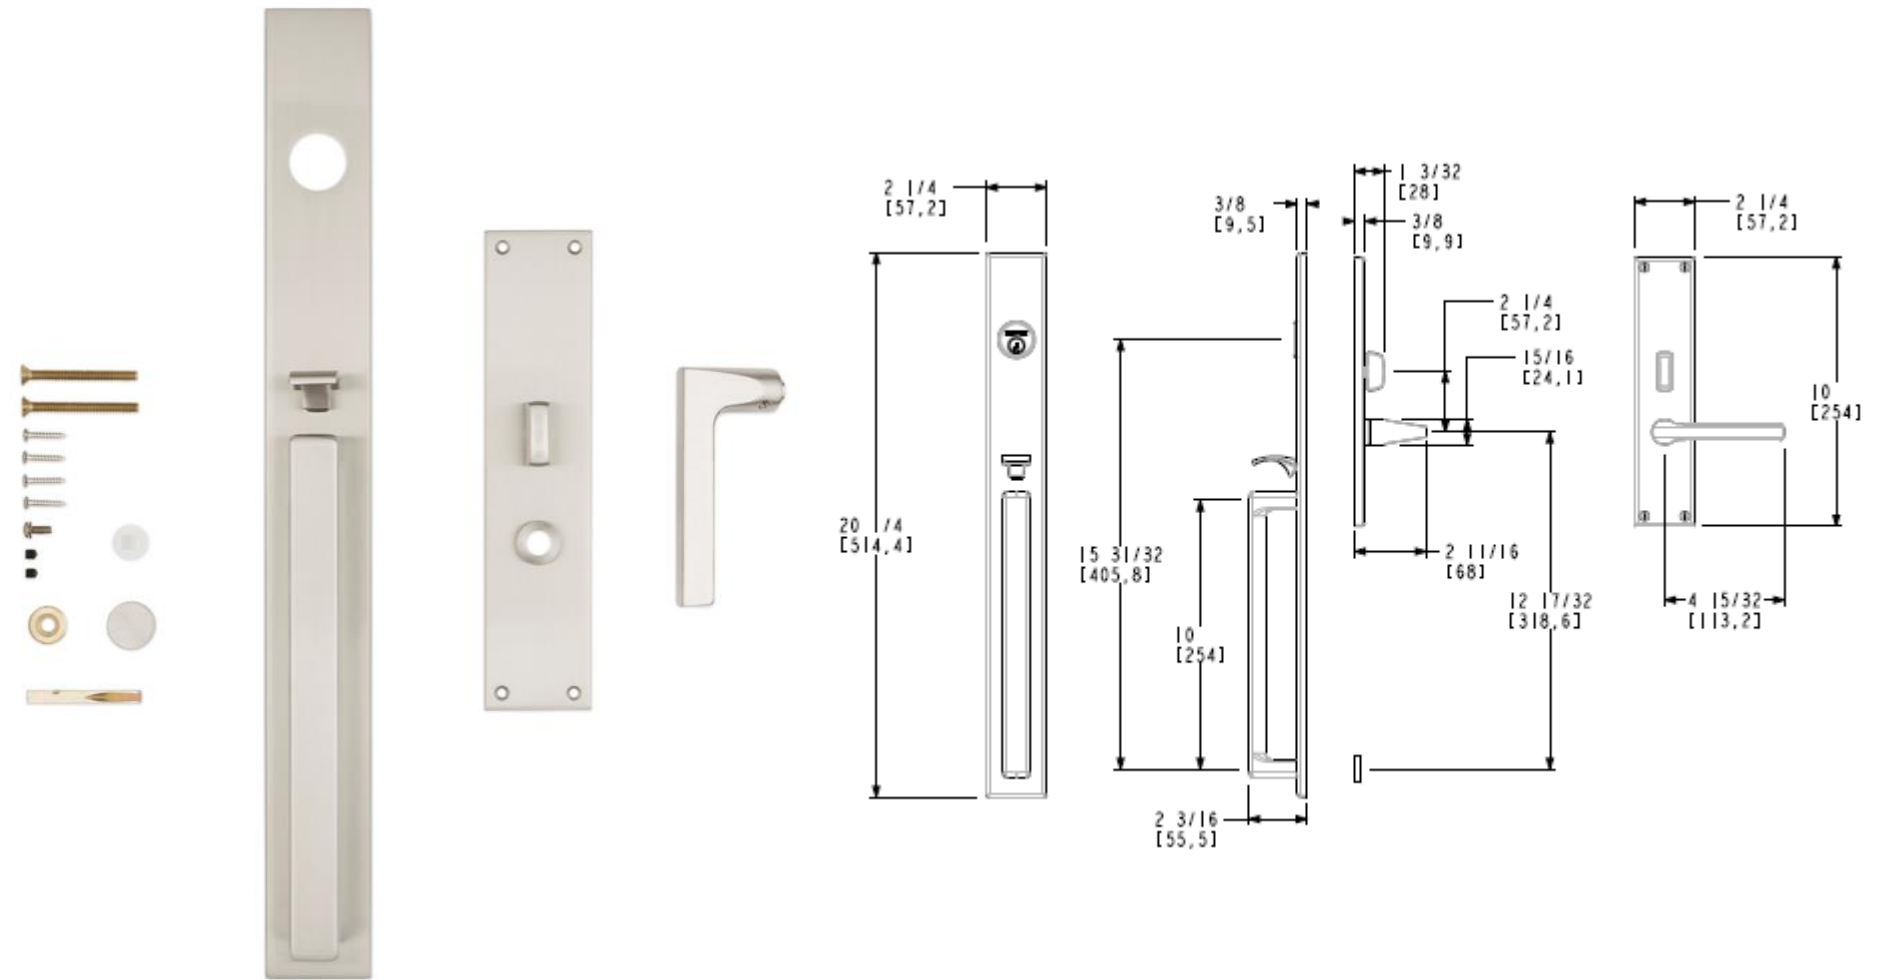

ESTATE™

Handle Set Expansion

MTO & MTS Launch

Minneapolis 20" Handle Set

Key Features:

- Longer 20.25" Escutcheon
 - 4.25" taller than the 6976 Minn. Mortise Escutcheon
- 6977 Sets will be paired with the 5162 Lever
- Highlighted Items in *blue* available via Quickship
 - Shipping in 5 business days

	Item #	Description	003, 031, 033, 050, 060, 102, 044, 055, 112, 150, 151, 056, 402, 190, 260, 264 452	
Set	6977.xxx.RENT (LENT)	Entrance Trim - Mineapolis 20" Handleset	\$ 1,046	\$ 1,134
	6977.xxx.RDBL (LDBL)	Double Cylinder	\$ 1,046	\$ 1,134
	6977.xxx.RFD (LFD)	Full Dummy	\$ 1,046	\$ 1,134
EXT	6977.xxx	Active Exterior Trim	\$ 649	\$ 689
	6977.xxx.DM	Dummy Exterior Trim	\$ 649	\$ 689
Interior		Interior Escutcheon -		
	6513.xxx.KC	Cut for Cylinder (KC), Double Cylinder	\$ 228	\$ 269
	6513.xxx.KE**	Cut for Emergency Release (KE)	\$ 228	\$ 269
	6513.xxx.KN	Cut for Knob (KN), Passage/ Dummy	\$ 228	\$ 269
	6514.xxx.KT	Interior Escutcheon w/ Turn Knob (KT)	\$ 269	\$ 315

Minneapolis 20" – Components & Line Art

Tremont Tubular Handle Set

Key Features:

- Thinner Escutcheon projection
 - 1/3" less than existing Tremont Mortise Trim
- 85342 Sets will be paired with the 5069 Knob
- Emergency Egress Functionality
- Highlighted Items in *blue* available via Quickship
 - Shipping in 5 business days

Item #	Description	003, 031, 033, 050, 060, 102, 044, 055, 112, 150, 151, 056, 402, 190, 260, 264 452
85342.xxx.ENTR	Single Cylinder with knob	\$ 723 \$ 806
85342.xxx.FD	Full dummy set with knob	\$ 640 \$ 723
85342.xxx.ENTRX	Single Cylinder handleset minus knob	\$ 667 \$ 750
85342.xxx.FDX	Full dummy set minus knob	\$ 584 \$ 667