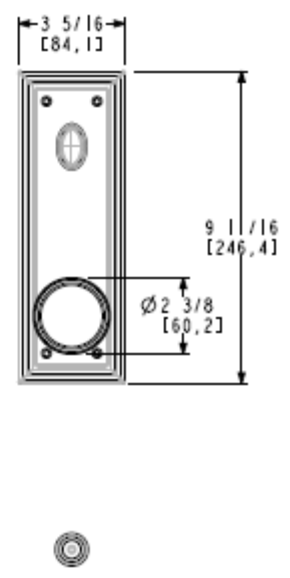

Tremont – Components & Line Art