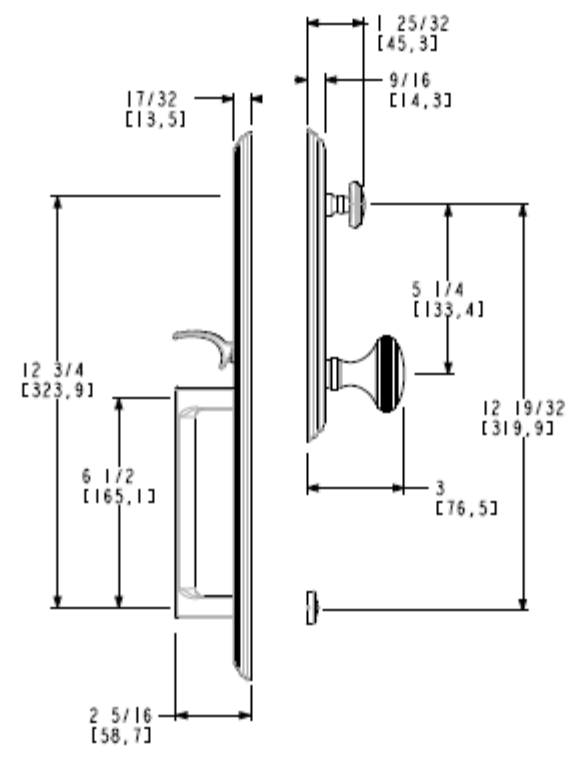

Tremont – Components & Line Art