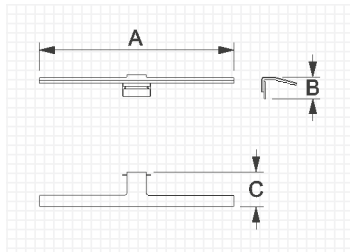

A++ ZONE 2 IP44 T1 9.6 WATT

5000°K

MODEL	A (mm)	B (mm)	C (mm)	LM	Watt	Ref.	$
CABINET	515	57	130	554	9.5	154531	335.00
MIRROR	515	57	93	554	9.5	154494	325.00