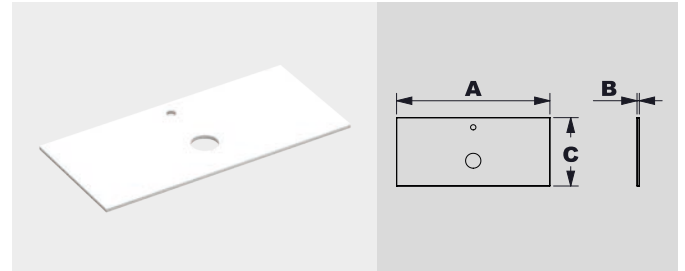

40" MICROTECH COUNTERTOP 1Ø