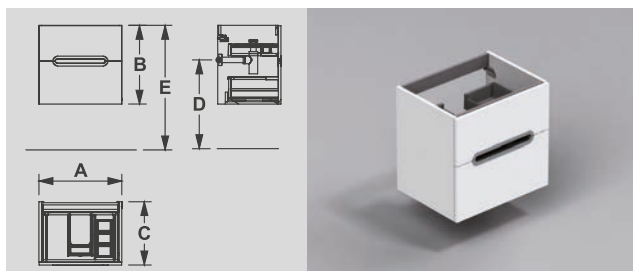

24" PLAY

24" BASE UNIT

A: 600 mm B: 570 mm C: 458 mm
D: 650 mm E: 890 mm

Ref.	Finish	Price
167463	BLANCO GLOSS	$ 1.150,00
167470	ANTHRACITE GLOSS	$ 1.150,00
167487	ARENA GLOSS	$ 1.150,00
167517	GREYWOOD	$ 1.150,00
167500	NUT	$ 1.150,00

Play kit containers page 57