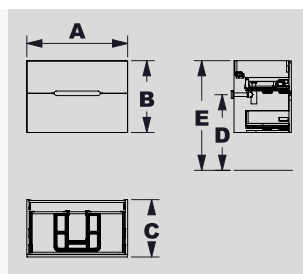

STEP 2 SELECT THE BASIN

32" | 40"
80 CM | 100 CM

STEP 3 SELECT THE SET OF HANDLES

BRUSHED NICKEL
BRUSHED GOLD
CHROME | WHITE | BLACK

STEP 4 SELECT THE WALL VITRINE

STEP 1 - SELECT THE BASE UNIT

32" BASE UNIT