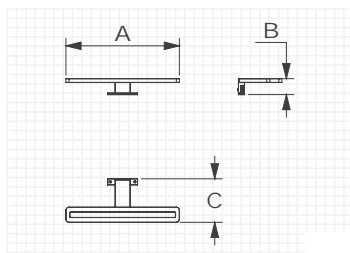

A++ ZONE 2 IP44 T1 9.6 WATT

5000°K

MODEL	A (mm)	B (mm)	C (mm)	LM	Watt	Ref.	\$
CABINET	515	57	130	554	9.5	154531	335.00
MIRROR	515	57	93	554	9.5	154494	325.00

F1 LED

- Installation screwed or clipped on mirror, clip hardware included.