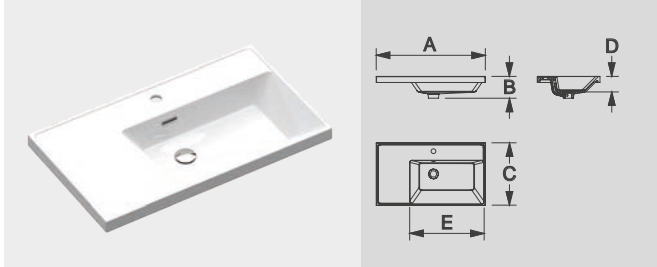

STEP 2 - SELECT THE BASIN

32" MX1 BASIN 1Ø

MINERAL MARMO® Ref. 161171 $ 895.00 A: 806 mm B: 161 mm C: 463 mm
D: 115 mm E: 546 mm
Available with ØØ