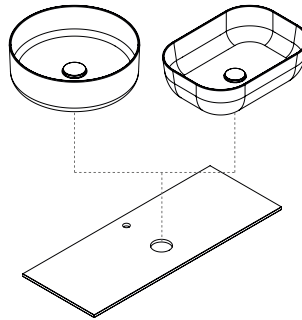

STEP 3

SELECT THE BASIN
- Basin
- Countertop & basin