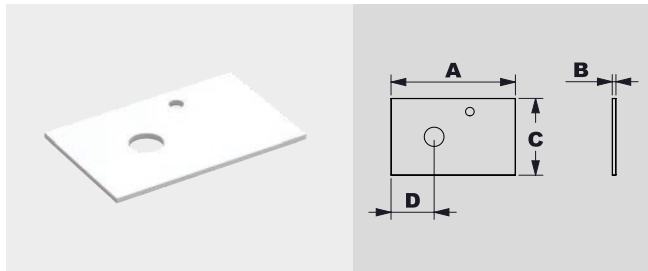

Left door open push system.

20" MX4 BASIN 1Ø

MATTE WHITE

Ref. 163809 \$ 395.00

A: 500 mm B: 118 mm C: 320 mm
 D: 92 mm E: 370 mm

Right or left installation.
 Available with ØØ

20" MICROTECH COUNTERTOP 1Ø

WHITE STONE
 TORTORA