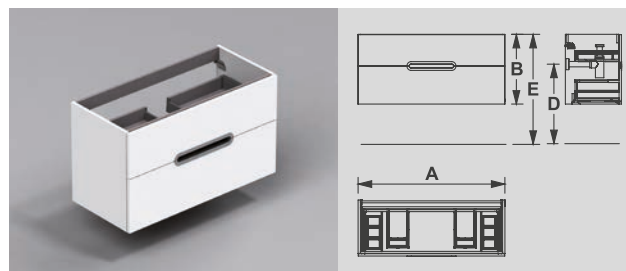

40" PLAY

40" BASE UNIT

Ref.	Finish	Price
167593	BLANCO GLOSS	$ 1.265,00
167609	ANTHRACITE GLOSS	$ 1.265,00
167616	ARENA GLOSS	$ 1.265,00
167647	GREYWOOD	$ 1.265,00
167630	NUT	$ 1.265,00

Play kit containers page 57

A: 1000 mm B: 582 mm C: 465 mm
D: 650 mm E: 890 mm