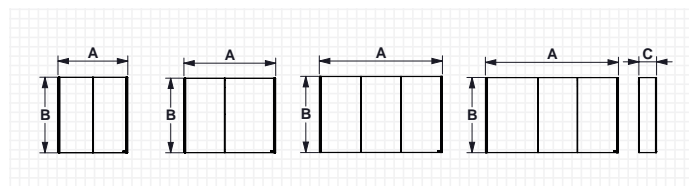

CABINET LED

DOORS	A (cm)	B (cm)	C (cm)	LM	Watt	Ref.	$
2	60	65	15	882	12W	167258	1,200.00
2	80	65	15	882	12W	167265	1,250.00
3	100	65	15	882	12W	167272	1,450.00
3	120	65	15	882	12W	167289	1,480.00