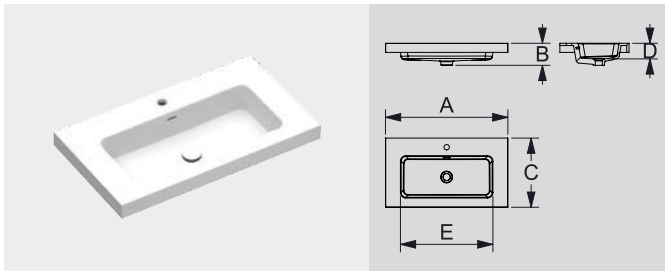

32" MX10 BASIN 1Ø