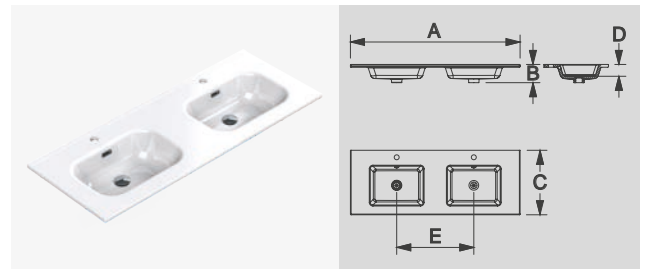

48" SX7 BASIN 1Ø DOUBLE

Ref.	Finish	Price
161447	CERAMIC	$ 895,00

A: 1215 mm B: 178 mm C: 470 mm
D: 120 mm E: 610 mm