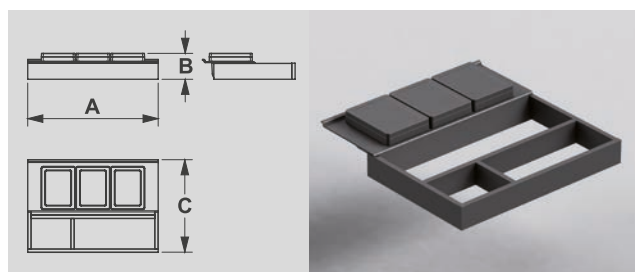

PLAY KIT DIVIDERS & CONTAINERS

A: 245-345 mm B: 69 mm C: 342 mm

		Price
168033	GRAPHITE	$ 110,00

PLAY 80 & PLAY 100