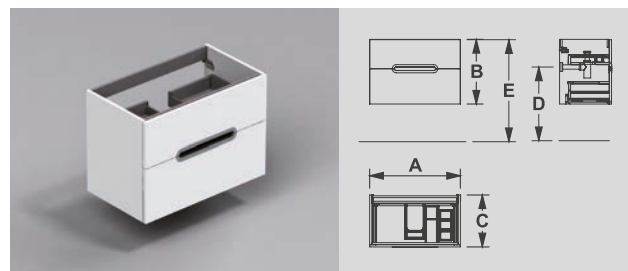

32" PLAY

32" BASE UNIT

Ref.	Finish	Price
167524	BLANCO GLOSS	$ 1.200,00
167531	ANTHRACITE GLOSS	$ 1.200,00
167548	ARENA GLOSS	$ 1.200,00
167579	GREYWOOD	$ 1.200,00
167562	NUT	$ 1.200,00

Play kit containers page 57

A: 800 mm B: 570 mm C: 458 mm
D: 650 mm E: 890 mm