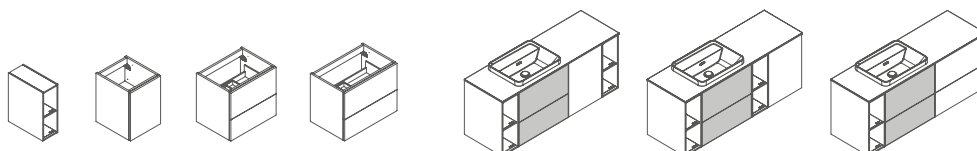

1. CHOOSE THE TYPE OF BASIN AND SIZE.

2. CHOOSE A 60 BASE UNIT MODULE AND PLACE IT UNDER THE SINK.

3. COMPLETE YOUR PIECE OF FURNITURE WITH 8", 16", 24", 28" MODULES.

4. CUSTOMIZE YOUR EVOLVE WITH FOUR TYPES OF COLORED HANDLES WHICH CAN BE FIXED IT WHERE YOU WANT.