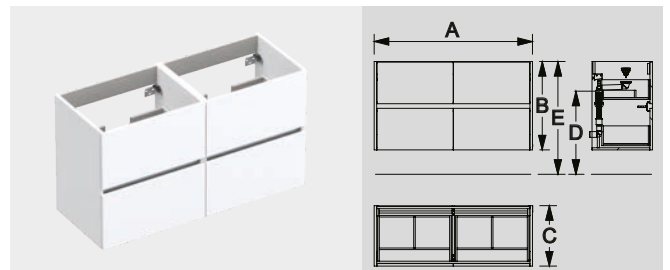

48" BASE UNIT

BLANCO GLOSS	Ref. 188581	$ 1,890.00
NORDIC WOOD	Ref. 188598	$ 1,890.00
OAK WOOD	Ref. 188604	$ 1,890.00
STORM WOOD	Ref. 188611	$ 1,890.00

A: 1200 mm. B: 670 mm. C: 458 mm.
D: 570-620 mm. E: 870 mm. F: 601 mm.