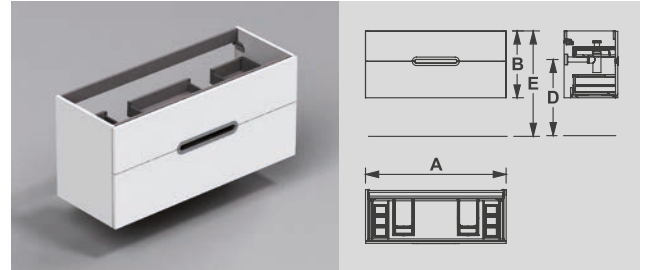

48" PLAY

48" BASE UNIT

Ref.	Finish	Price
167654	BLANCO GLOSS	$ 1.465,00
167661	ANTHRACITE GLOSS	$ 1.465,00
167678	ARENA GLOSS	$ 1.465,00
167708	GREYWOOD	$ 1.465,00
167692	NUT	$ 1.465,00

A: 1200 mm B: 570 mm C: 458 mm
D: 650 mm E: 890 mm