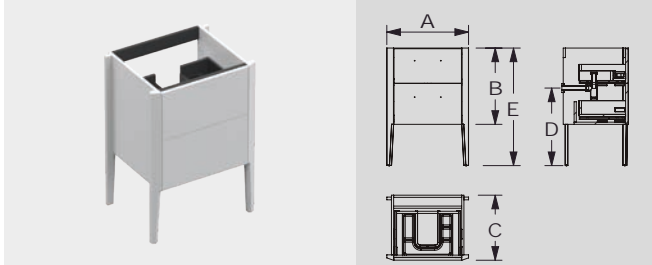

COMPLETE YOUR INSTALLATION

TRAP
WASTEP-TRAP 1 1/4"

CHROME
Ref. 97388 \$ 200.00

POP UP
PUSH DOWN
Ø 37 MM 1 1/4"

CHROME
Ref. 157051 \$ 60.00

STEP 1 - SELECT THE BASE UNIT

24" BASE UNIT

BLANCO SOFT	Ref. 180332	\$ 2,300.00
STORM GREY SOFT	Ref. 180325	\$ 2,300.00
NAVY	Ref. 181063	\$ 2,300.00
NUT OAK	Ref. 180356	\$ 2,300.00
NIGHT OAK	Ref. 180349	\$ 2,300.00
LIGHT OAK	Ref. 180318	\$ 2,300.00