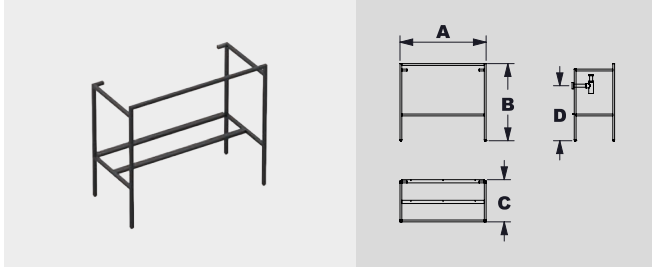

STEP 1 - SELECT THE METAL FRAME

37" METAL FRAME

WHITE Ref. 186648 $ 750.00
BLACK Ref. 186600 $ 750.00
GOLD Ref. 187782 $ 950.00

A: 950 mm B: 840 mm
C: 460 mm D: 570-620 mm