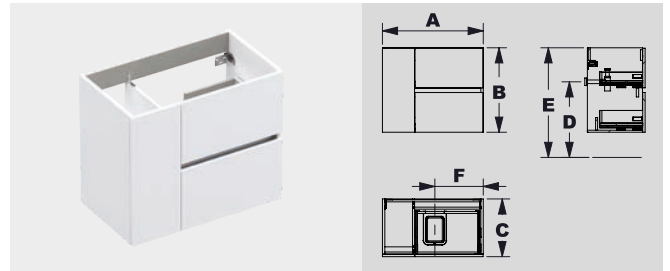

32" BASE UNIT

BLANCO GLOSS	Ref. 187102	$ 1,225.00
NORDIC WOOD	Ref. 187126	$ 1,225.00
OAK WOOD	Ref. 187140	$ 1,225.00
STORM WOOD	Ref. 187157	$ 1,225.00

A: 800 mm. B: 670 mm. C: 458 mm.
D: 570-620 mm. E: 870 mm. F: 386 mm.