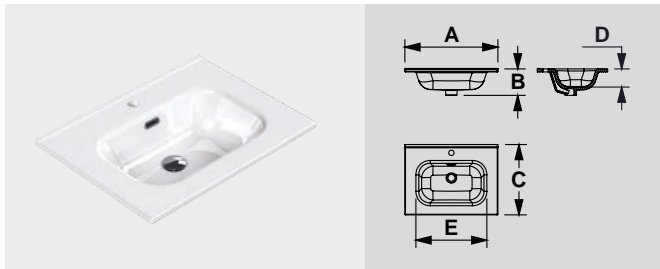

A: 1200 mm. B: 670 mm. C: 458 mm.
D: 570-620 mm. E: 870 mm. F: 601 mm.

FINISH OPTIONS

BLANCO GLOSS
Ref. 9992225O

NORDIC WOOD
Ref. 9992225Y

OAK WOOD
Ref. 9992225V

STORM WOOD
Ref. 9992226B

24" SX7 BASIN 1Ø

CERAMIC