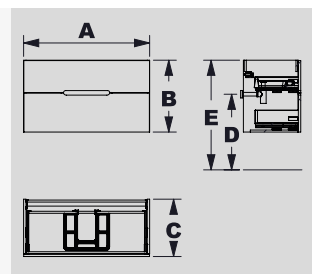

40" BASE UNIT

BLANCO SOFT Ref. 186983 $ 1,300.00
STORM GREY SOFT Ref. 186990 $ 1,300.00
OAKWOOD Ref. 187003 $ 1,300.00
TOBACCO WOOD Ref. 187744 $ 1,300.00

A: 1000 mm B: 582 mm
C: 465 mm D: 650 mm E: 890 mm