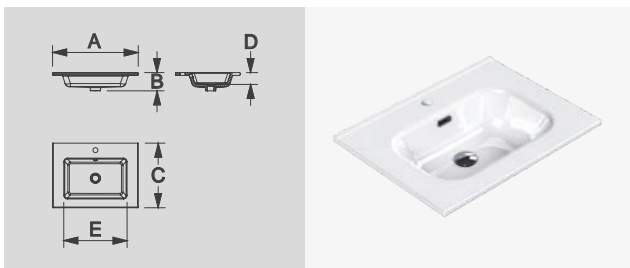

A: 615 mm B: 175 mm C: 460 mm
D: 85 mm E: 451 mm

24" SX7 BASIN 1Ø

Ref.	Finish	Price
161416	CERAMIC	$ 325,00

HARDWARE