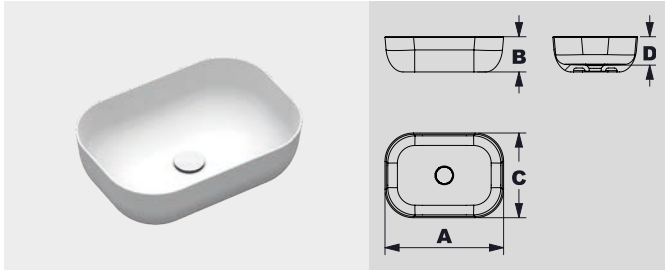

STEP 3 - SELECT THE BASIN + COUNTERTOP OR BASIN

17"x12" SX12 BASIN