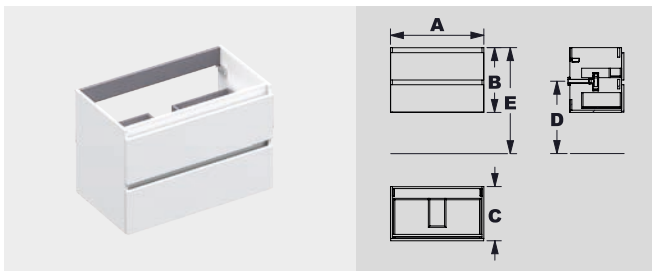

A: 1150 mm B: 1120 mm
 C: 460 mm D: 570-620 mm

STEP 2 - SELECT THE CABINET

32" BASE UNIT

BLANCO GLOSS Ref. 186686 \$ 800.00
 TORTORA GLOSS Ref. 186693 \$ 800.00
 SNOW WOOD Ref. 186716 \$ 800.00
 RAW WOOD Ref. 186723 \$ 800.00
 SAND WOOD Ref. 186730 \$ 800.00