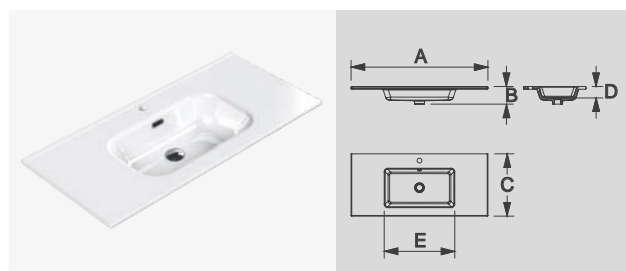

40" BASIN SX7 1Ø

Ref.	Finish	Price
161430	CERAMIC	$ 495,00

A: 1015 mm B: 175 mm C: 465 mm
D: 120 mm E: 540 mm