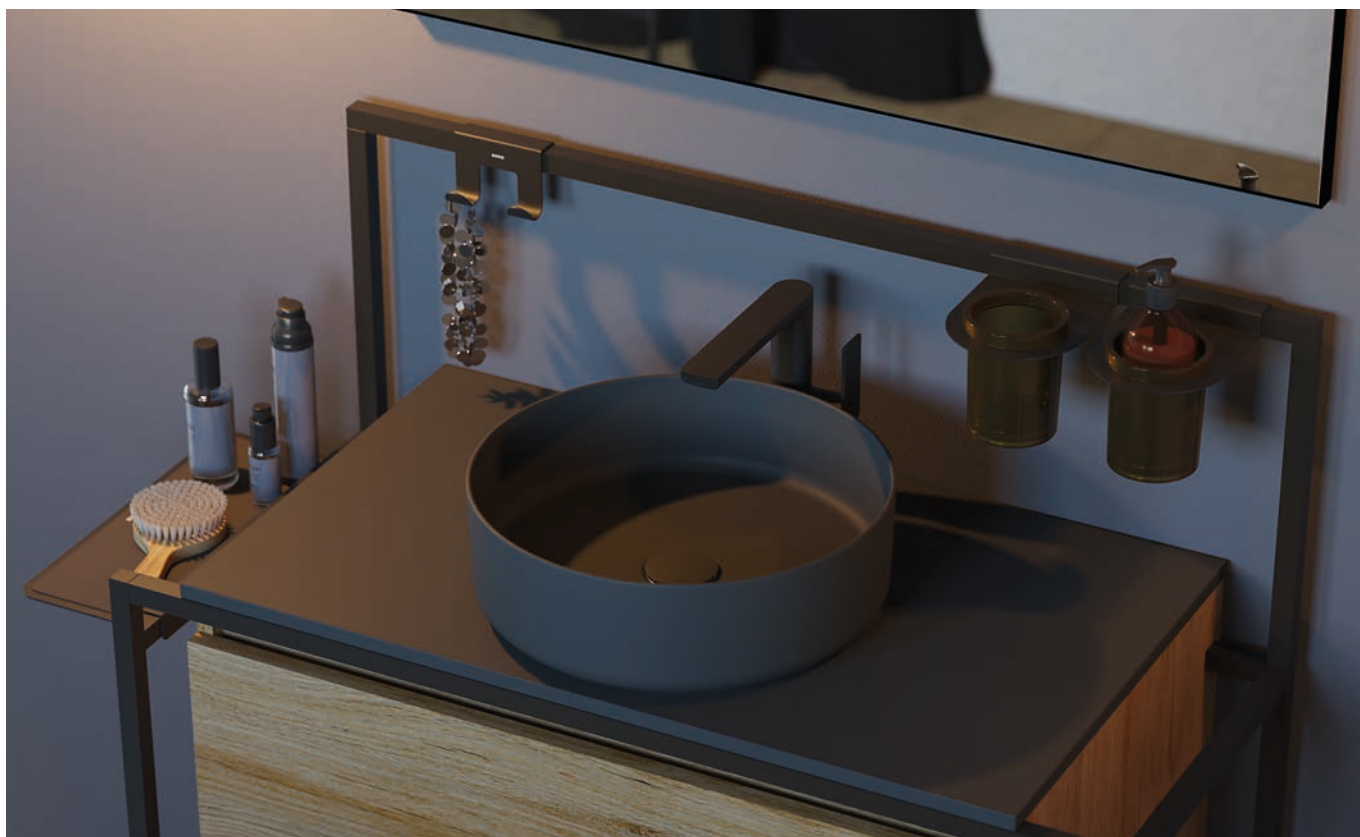

BLACK
A: 120 mm, B: 25 mm, C: 163

Ref. 186846 \$ 80.00

HAIR DRYER HOLDER

BLACK
A: 120 mm, B: 25 mm, C: 163

Ref. 186839 \$ 80.00

DOUBLE ROBE HOOK

BLACK
A: 90 mm, B: 65 mm, C: 51

Ref. 177011 \$ 90.00