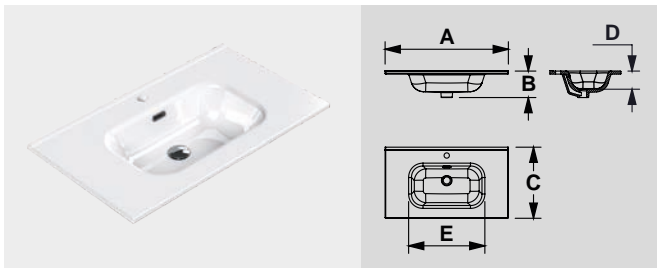

32" SX7 BASIN 1Ø

CERAMIC Ref. 161423 $ 395.00 A: 815 mm B: 175 mm C: 460 mm
D: 120 mm E: 505 mm