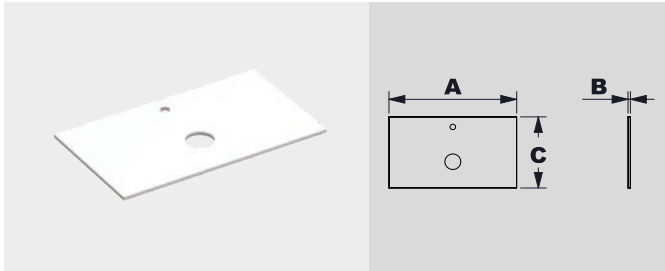

32" MICROTECH COUNTERTOP 1Ø