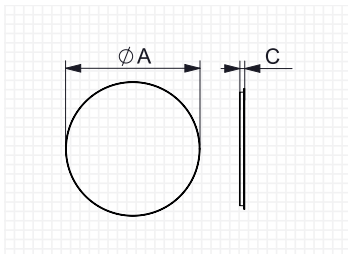

- Glass mirror with pvc aluminum frame.
- Horizontal and vertical fixation system.
- Light shown not included.

NOVA

LUNA

NOVA

AØ (cm)	C (cm)	Watt	LM	Ref.	\$
80	5	21,7	2170	184743	870.00

- Back LED light.
- 4mm beveled glass mirror.