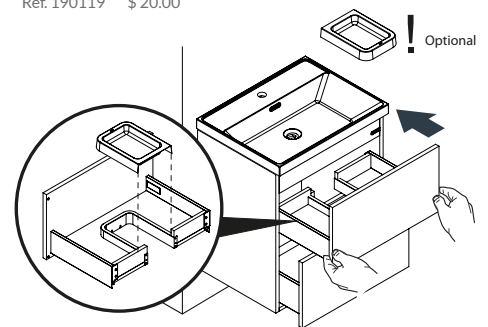

CODE

PUZZLE

MORE SPACE

Puzzle, the champion in small spaces. 20" of storage space in various new colors and two countertop options is the perfect solution for compact bathrooms and smaller spaces.

Despite its small size, the interior of the cabinet is segmented into 3 areas in order to make the most of every inch of its internal volume.