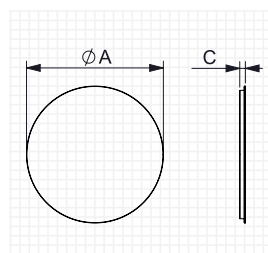

- 4mm beveled glass mirror.