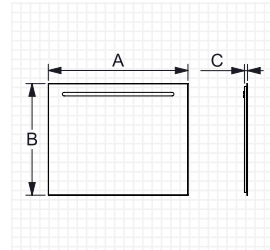

- Front LED light.
- 4mm beveled glass mirror.
- Horizontal and vertical fixation system.

A++ **ZONE 2** **IP44** **TT** **4200°K**

ALUMINIUM LIGHT

A (cm)	B (cm)	C (cm)	Watt	LM	Ref.	Finish	\$
80	60	28	25	2112	161126	ALU	780.00
80	60	28	25	2112	189946	BLACK	780.00
100	80	28	33	1756	161133	ALU	1.000.00
100	80	28	33	1756	189953	BLACK	1.020.00
120	80	28	37	3072	168248	ALU	1.050.00
120	80	28	37	3072	189960	BLACK	1.050.00