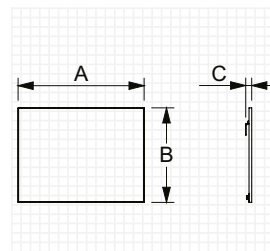

- Back LED light.
- 4mm beveled glass mirror.
- Horizontal and vertical fixation system.

A++ **ZONE 2** **IP44** **TT** **4200°K**