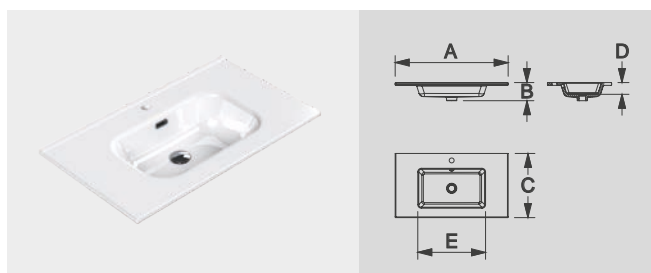

32" SX7 BASIN 1Ø

Ref.	Finish	Price
161423	CERAMIC	$ 395,00

A: 815 mm B: 175 mm C: 460 mm
D: 120 mm E: 505 mm