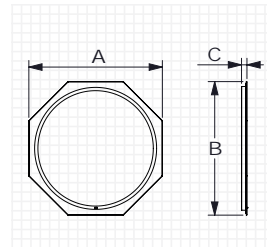

- Front LED light.
- 4mm beveled glass mirror.