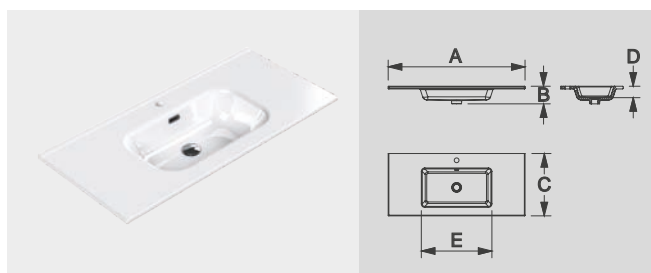

40" SX7 BASIN 1Ø

Ref.	Finish	Price
161430	CERAMIC	$ 495,00

A: 1015 mm B: 175 mm C: 465 mm
D: 120 mm E: 540 mm