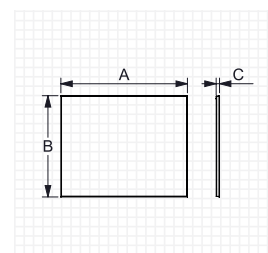

- Glass mirror with pvc aluminum frame.
- Horizontal and vertical fixation system.
- Light shown not included.