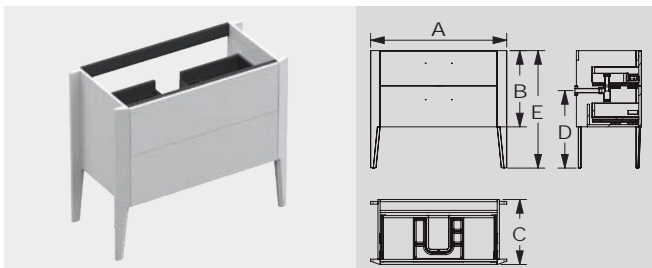

A: 800 mm. B: 560 mm. C: 478 mm.
D: 570-620 E: 863 mm.

32" MX8 BASIN 1Ø

SOLID GLOSS	Ref. 180585	\$ 890.00
SOLID MATTE	Ref. 180592	\$ 890.00

A: 810 mm B: 166 mm
C: 485 mm D: 96 mm

40" BASE UNIT

BLANCO SOFT	Ref. 180417	\$ 2,700.00
STORM GREY SOFT	Ref. 180455	\$ 2,700.00
NAVY	Ref. 181087	\$ 2,700.00
NUT OAK	Ref. 180448	\$ 2,700.00
NIGHT OAK	Ref. 180431	\$ 2,700.00
LIGHT OAK	Ref. 180424	\$ 2,700.00