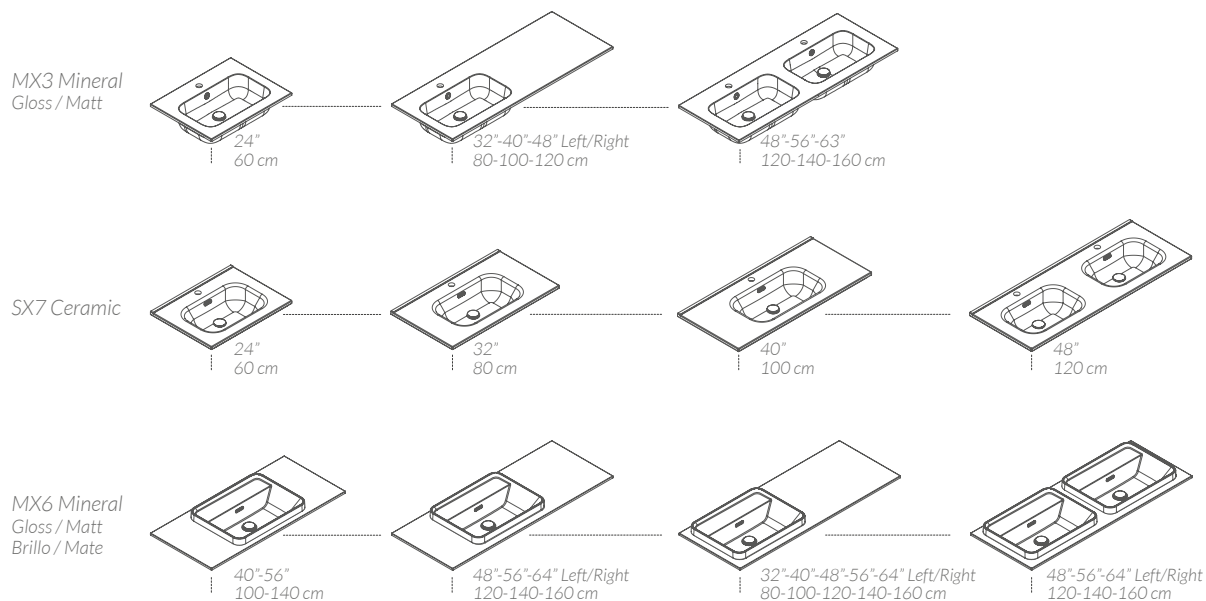

1. CHOOSE THE TYPE OF BASIN AND SIZE.

2. CHOOSE A 60 BASE UNIT MODULE AND PLACE IT UNDER THE SINK.

3. COMPLETE YOUR PIECE OF FURNITURE WITH 8", 16", 24", 28" MODULES.

4. CUSTOMIZE YOUR EVOLVE WITH FOUR TYPES OF COLORED HANDLES WHICH CAN BE FIXED IT WHERE YOU WANT.