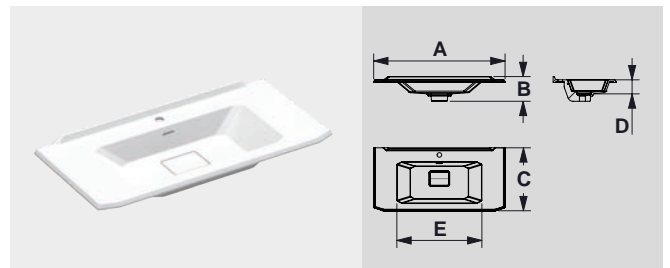

40" MX8 BASIN 1Ø

SOLID GLOSS	Ref. 180615	$ 990.00
SOLID MATTE	Ref. 180608	$ 990.00

A: 1010 mm B: 166 mm
C: 485 mm D: 96 mm