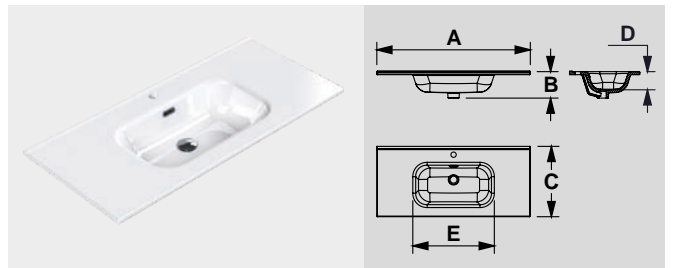

40" SX7 BASIN 1Ø

CERAMIC Ref. 161430 $ 495.00 A: 1015 mm B: 175 mm C: 465 mm
D: 120 mm E: 540 mm