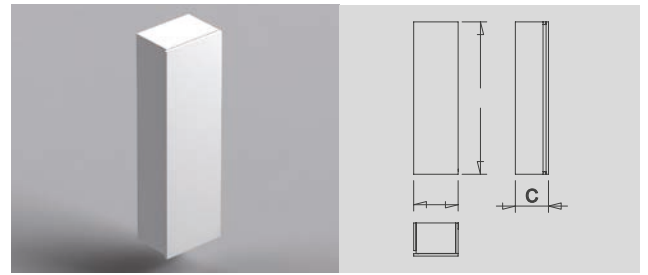

Lacquered or laminated wall vitrine.
 Right or left opening door.
 Soft-close system.
 3 adjustable shelves.

A: 350 mm B: 1200 mm C: 261 mm

TOWEL BAR + GLASS

Ref.	Finish	Price
161997	WHITE	\$ 100,00

A: 400 mm B: 92 mm C: 99 mm