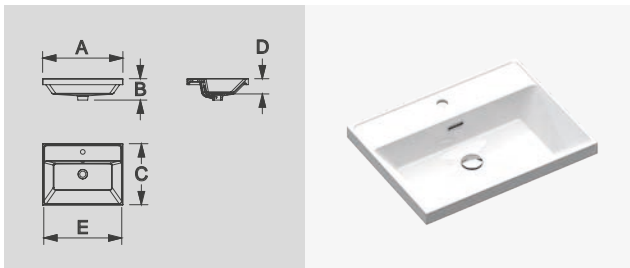

A: 606 mm B: 161 mm C: 463 mm
D: 115 mm E: 585 mm

24" MX1 BASIN 1Ø

Ref.	Finish	Price
161195	GLOSS WHITE	$ 795,00