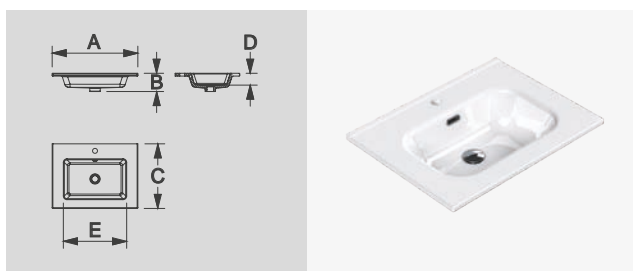

24" SX7 BASIN 1Ø

A: 615 mm B: 175 mm C: 465 mm
D: 120 mm E: 470 mm

Ref.	Finish	Price
161416	CERAMIC	$ 325,00