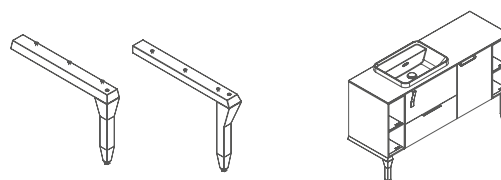

5. YOU CAN ADD SOME SUPPORT LEGS.

6. DO NOT FORGET YOUR HARDWARE.