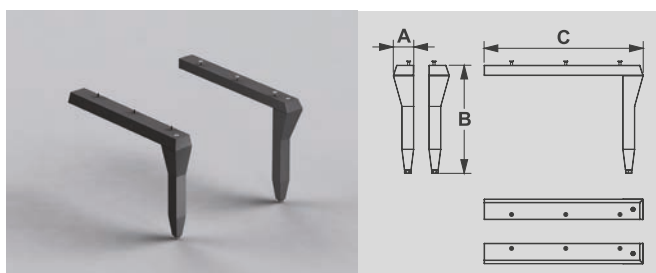

LEG SET

ANTHRACITE SOFT Ref. 177516 $ 390,00
MATTE WHITE Ref. 177523 $ 390,00

A: 60 mm B: 275 mm C: 60 mm

Solid beech wood lacquered.

HARDWARE

PUSH DOWN
POP UP 1 1/4"

CHROME
Ref. 123940 $ 110,00

WASTEP-TRAP 1 1/4"

CHROME
Ref. 097388 $ 200,00