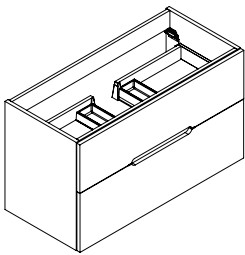

Countertop options in Ceramic and Mineral Solid® (matte).

PLAY

PLAY

PLAY

PLAY

CREATE YOUR PLAY

STEP 1 SELECT THE BASE UNIT

32" | 40"
80 CM | 100 CM