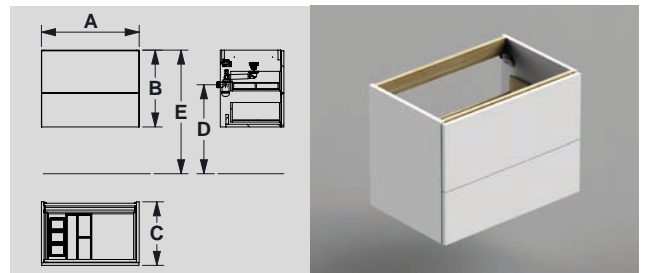

5. YOU CAN ADD SOME SUPPORT LEGS.

6. DO NOT FORGET YOUR HARDWARE.

EVOLVE

28" TWO DRAWERS BASE UNIT

Ref.	Finish	Price
181605	BLANCO GLOSS	\$ 945,00
181636	BLANCO SOFT	\$ 945,00
181629	ARENA SOFT	\$ 945,00
181612	ANTHRACITE SOFT	\$ 945,00
181643	NUT	\$ 945,00
181537	GREYWOOD	\$ 945,00