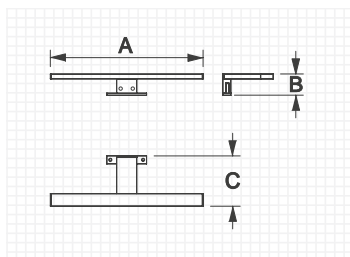

F12 - F13 - F14 - F18 LED

A++
ZONE
2
IP44
T T
6000°K

• Installation screwed or clipped on mirror, clip hardware included.

Modelo	A (mm)	B (mm)	C (mm)	LM	W	Finish	Ref.	$
F12	300	42	115	550	7	CHROME	162048	100.00
F12	300	42	115	550	7	BLACK	189984	100.00
F13	450	42	115	600	7	CHROME	162055	120.00
F14	600	42	115	1275	14	CHROME	162062	190.00
F18	300	42	100	400	5,4	CHROME	164288	65.00