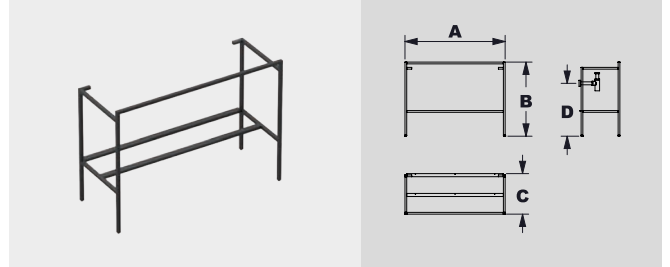

45" METAL FRAME

WHITE Ref. 186662 $ 800.00
BLACK Ref. 186624 $ 800.00
GOLD Ref. 188086 $ 1,000.00

A: 1150 mm B: 840 mm
C: 460 mm D: 570-620 mm