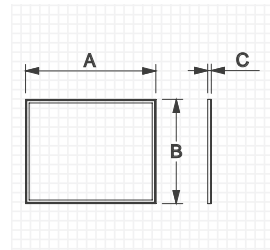

- Front LED light.
- Glass mirror with pvc aluminum frame.
- Horizontal and vertical fixation system.

UL US
APPROVAL PENDING

A++ **ZONE 2** **IP44** **TT** **4200°K**