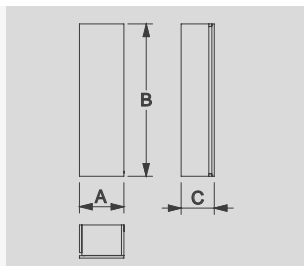

STEP 3 - SELECT THE COMPLEMENTS

47" WALL VITRINE 120 MM.