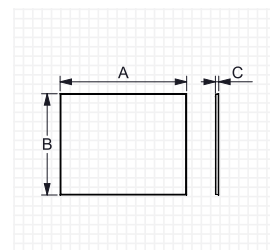

APPROVAL PENDING

ÉPOQUE

A (cm)	B (cm)	C (cm)	Watt	LM	Ref.	\$
810	810	33	2400	2400	184729	855.00

- Front LED light.
- 4mm beveled glass mirror.

VORA

A (cm)	B (cm)	C (cm)	Watt	LM	Ref.	\$
45	90	26	24	2400	186488	760.00
60	80	26	24,6	2460	186471	665.00
80	100	26	32	3200	186495	830.00