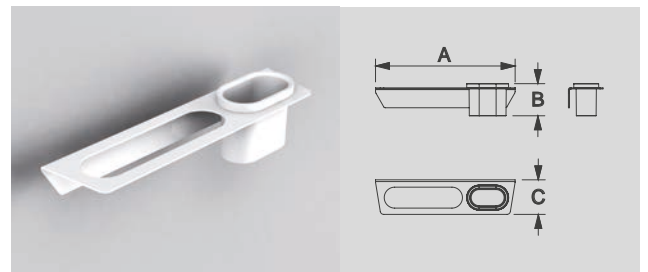

Lacquered or laminated wall vitrine.
 Right or left opening door.
 Soft-close system.
 3 adjustable shelves.

A: 350 mm B: 1200 mm C: 261 mm

TOWEL BAR + GLASS

Ref.	Finish	Price
161997	WHITE	\$ 100,00

A: 400 mm B: 92 mm C: 99 mm