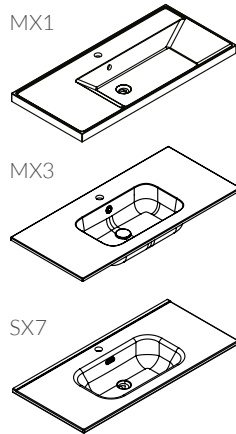

STEP 2 SELECT THE BASIN