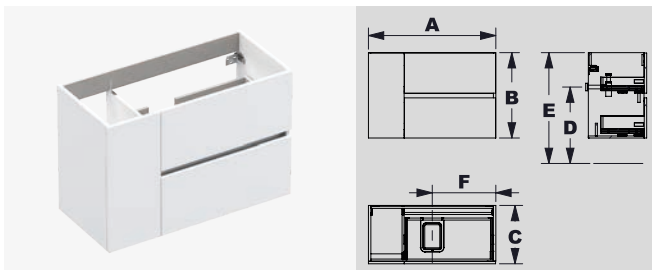

40" BASE UNIT

BLANCO GLOSS	Ref. 187164	$ 1,325.00
NORDIC WOOD	Ref. 187188	$ 1,325.00
OAK WOOD	Ref. 187195	$ 1,325.00
STORM WOOD	Ref. 187218	$ 1,325.00

A: 1000 mm. B: 670 mm. C: 458 mm.
D: 570-620 mm. E: 870 mm. F: 499 mm.