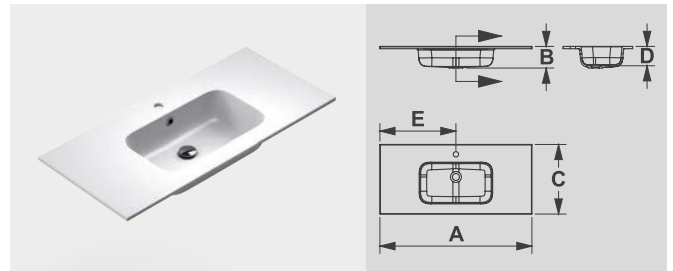

40" MX3 BASIN 1Ø

MINERAL SOLID® Ref. 168897 $ 895.00 A: 1005 mm B: 143 mm C: 460 mm
D: 128 mm E: 500 mm