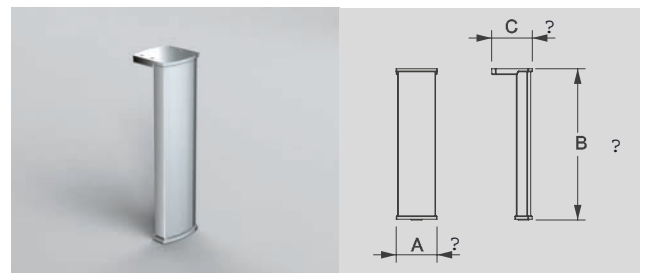

CODE LEGS SET

Ref.	Finish	Price
162079	2 LEGS SET	$ 65,00

A: 54 mm B: 200 mm C: 54 mm