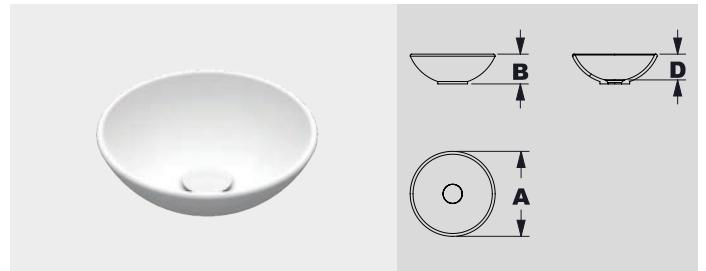

Ø11" SX12 BASIN