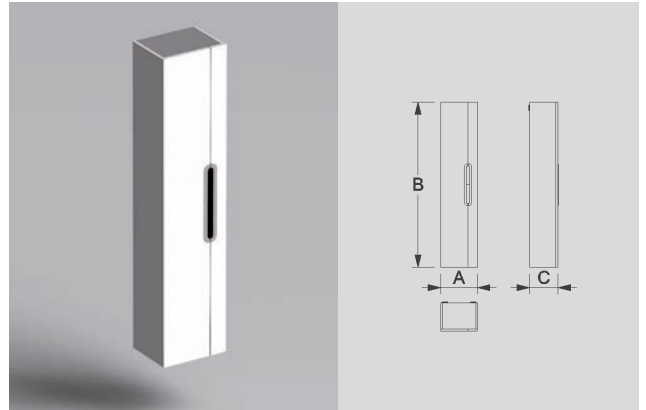

A:350 mm B: 1580 mm C: 270 mm

Lacquered or laminated wall vitrine.
 Chrome plated metal handles.
 Right or left opening door.
 Soft-close system.
 3 adjustable glass shelves.
 Adjustable fixation system.