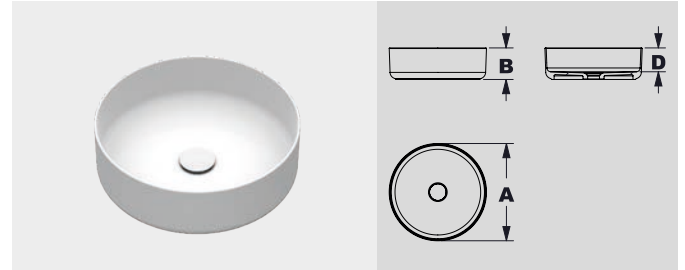

Ø15" SX12 BASIN