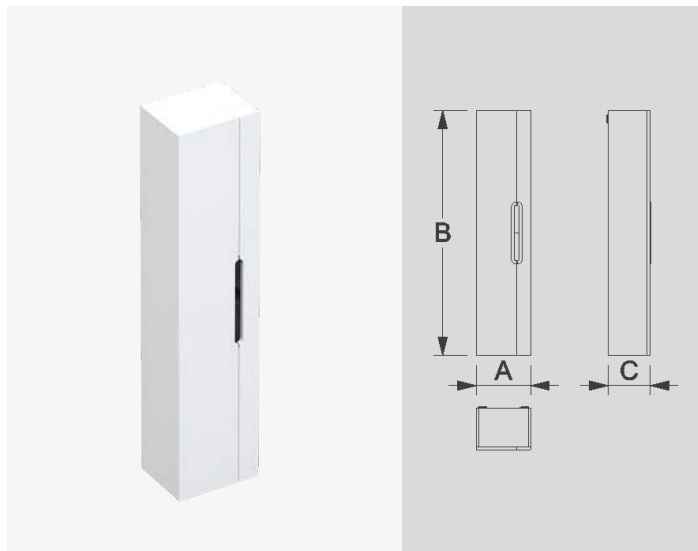

STEP 3 - SELECT THE WALL VITRINE

63" WALL VITRINE

BLANCO SOFT	Ref. 187010	$ 1,300.00	A:350 mm B: 1580 mm C: 270 mm
STORM GREY SOFT	Ref. 187027	$ 1,300.00	
OAK WOOD	Ref. 187034	$ 1,300.00	
TOBACCO WOOD	Ref. 187751	$ 1,300.00