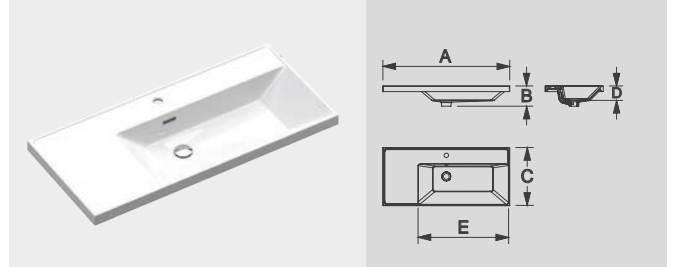

40" MX1 BASIN 1Ø

MINERAL MARMO® Ref. 161188 $ 995.00 A: 1006 mm B: 161 mm C: 463 mm
D: 115 mm E: 718 mm
Available with ØØ