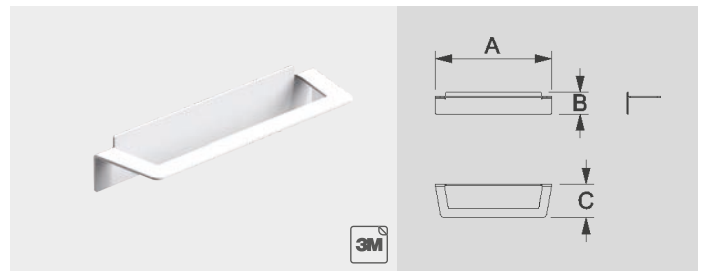

12" ADHESIVE TOWEL BAR