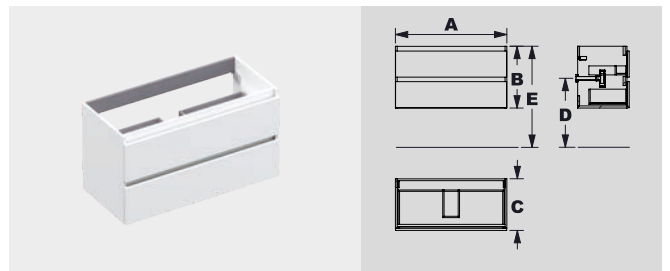

40" BASE UNIT

BLANCO GLOSS Ref. 186747 $ 900.00
TORTORA GLOSS Ref. 186754 $ 900.00
SNOW WOOD Ref. 186778 $ 900.00
RAW WOOD Ref. 186785 $ 900.00
SAND WOOD Ref. 186792 $ 900.00

A: 995 mm B: 550 mm C: 460 mm.
D: 560-610 mm E: 900 mm.