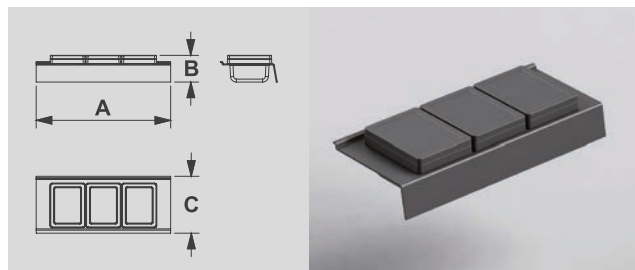

PLAY KIT CONTAINER

A: 342 mm B: 69 mm C: 146 mm