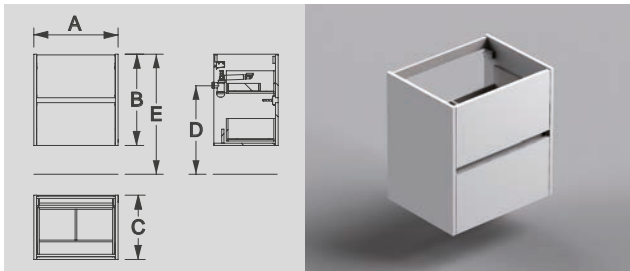

AVAILABLE UNTIL DEC 2020

CODE

U.S. Version comes with cut out.

CODE

CODE 60 + MX1

CODE 60 + SX7

A: 600 mm B: 650 mm C: 458 mm
D: 240-600 mm E: 855 mm

24" BASE UNIT