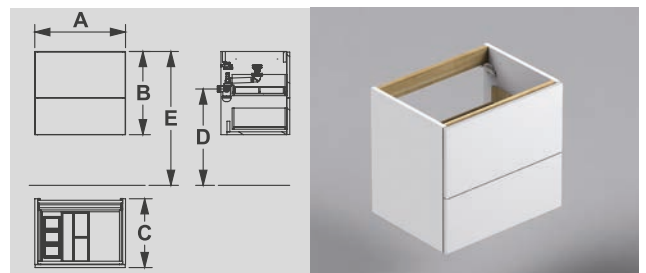

A: 600 mm B: 550 mm C: 458 mm D: 340-600 mm E: 885 mm

16" DOOR BASE UNIT

Ref.	Finish	Price
166923	BLANCO GLOSS	$ 475,00
166930	BLANCO SOFT	$ 475,00
166947	ARENA SOFT	$ 475,00
166954	ANTHRACITE SOFT	$ 475,00
166978	NUT	$ 475,00
170524	GREYWOOD	$ 475,00