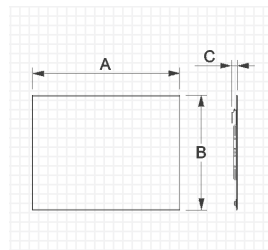

- 4mm beveled glass mirror.
- Horizontal and vertical fixation system.