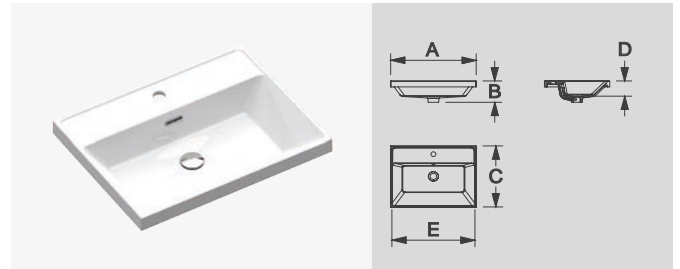

24" MX1 BASIN 1Ø

MINERAL MARMO®

Ref. 161195 € 795.00

A: 606 mm B: 161 mm C: 463 mm
D: 115 mm E: 585 mm
Available with ØØ