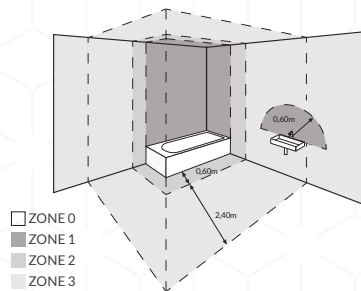

Icon legend / Leyenda iconos