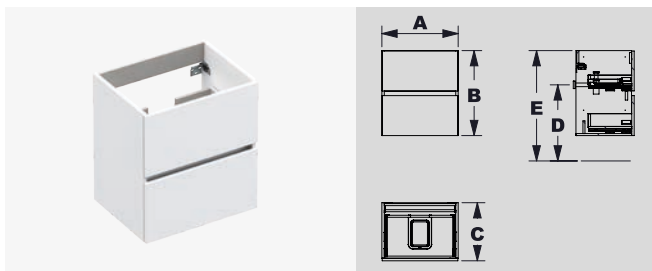

CREATE YOUR CODE

STEP 1
SELECT THE BASE UNIT

STEP 2
SELECT THE BASIN

STEP 3
SELECT THE COMPLEMENTS

STEP 1 - SELECT THE BASE UNIT

24" BASE UNIT

BLANCO GLOSS	Ref. 187041	\$ 995.00
NORDIC WOOD	Ref. 187065	\$ 995.00
OAK WOOD	Ref. 187072	\$ 995.00
STORM WOOD	Ref. 187096	\$ 995.00