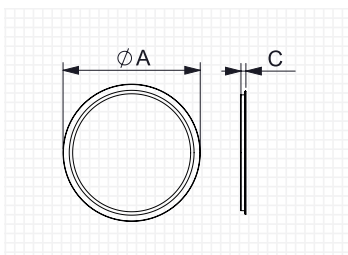

LUNA

AØ (cm)	C (cm)	Watt	LM	Ref.	$
80	5	20,6	2060	184767	870.00

- Front LED light.
- 4mm beveled glass mirror.

A++ **ZONE 2** **IP44** **TI** **4200°K**