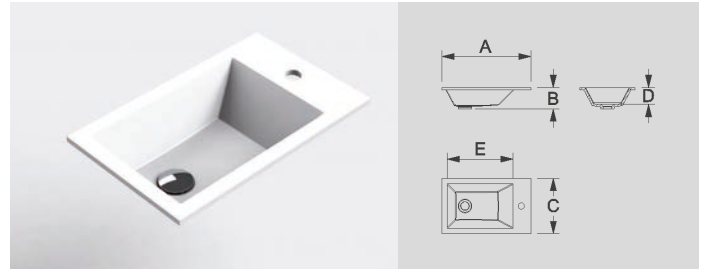

20" MX4 BASIN 1Ø