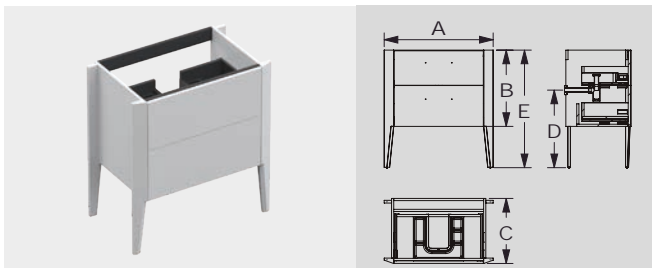

32" BASE UNIT

BLANCO SOFT	Ref. 180363	$ 2,500.00
STORM GREY SOFT	Ref. 180387	$ 2,500.00
NAVY	Ref. 181070	$ 2,500.00
NUT OAK	Ref. 180400	$ 2,500.00
NIGHT OAK	Ref. 180394	$ 2,500.00
LIGHT OAK	Ref. 180370	$ 2,500.00

A: 800 mm. B: 560 mm. C: 478 mm.
D: 570-620 E: 863 mm.