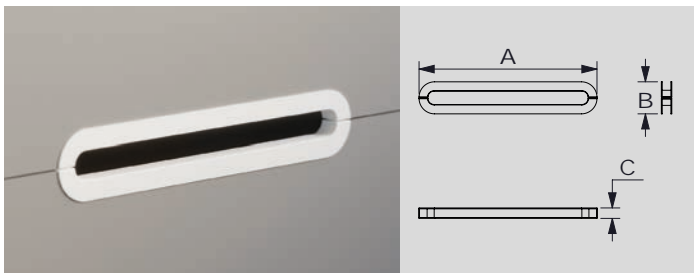

CHROME	Ref. 123940	\$ 110.00
WHITE	Ref. 188895	\$ 110.00
BLACK	Ref. 188888	\$ 110.00
TORTORA	Ref. 188901	\$ 110.00
DARK GREY	Ref. 188918	\$ 110.00

PLAY

STEP 4 - SELECT THE SET OF HANDLES

PLAY SET HANDLE

A: 400 mm. B: 72 mm. C: 24 mm.