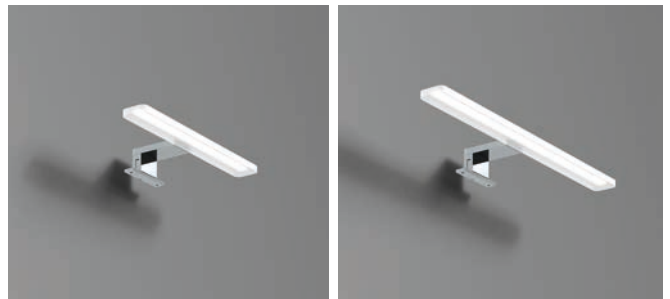

F1 LED

- Installation screwed or clipped on mirror, clip hardware included.