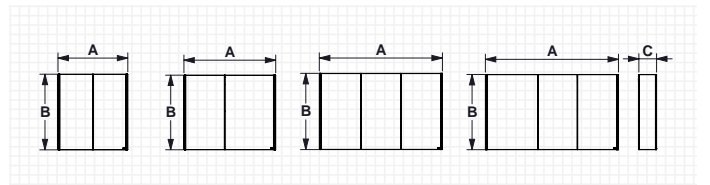

CABINET LED

DOORS	A (cm)	B (cm)	C (cm)	LM	Watt	Ref.	$
2	60	65	15	882	12W	167258	1,200.00
2	80	65	15	882	12W	167265	1,250.00
3	100	65	15	882	12W	167272	1,450.00
3	120	65	15	882	12W	167289	1,480.00