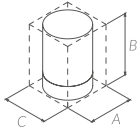

TUMBLER HOLDER

CHROME
GOLD
A: 70 mm. B: 114 mm. C: 85 mm.

Ref. 131761 $ 165.00
Ref. 138395 $ 190.00