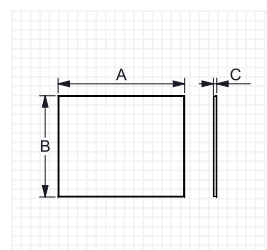

- Back LED light.
- 4mm beveled glass mirror.
- Horizontal and vertical fixation system