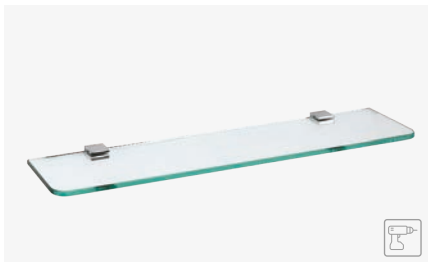

GLASS SHELF STD 500 MM. (20")
CHROME Ref. 098248 $ 85.00
A: 500mm B:19mm C:125mm D:370mm