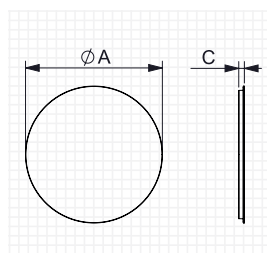

BASIC

AØ (cm)	C (cm)	Ref.	$
60	33	184835	170.00
80	33	184842	200.00

- 4mm beveled glass mirror.