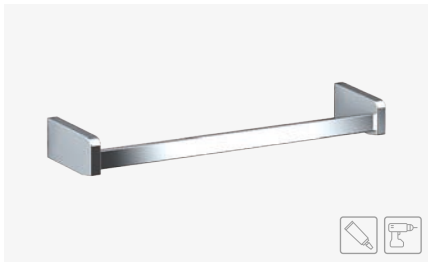

### INSTALLATION

Installation with screws and drilling:

3M adhesive backplate:

**TOWEL BAR 300 MM. (12")**

CHROME Ref. 124633 \$ 115.00  
A: 320 mm. B: 55 mm. C: 64 mm. D: 305 mm.

**TOWEL BAR 600 MM. (24")**