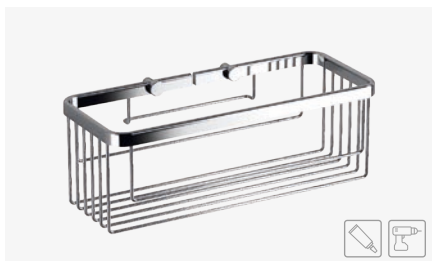

SQUARE SHOWER BASKET

CHROME Ref. 189786 $ 155.00
BLACK Ref. 189861 $ 190.00
A: 270 mm. B: 97 mm. C: 120,5 mm.