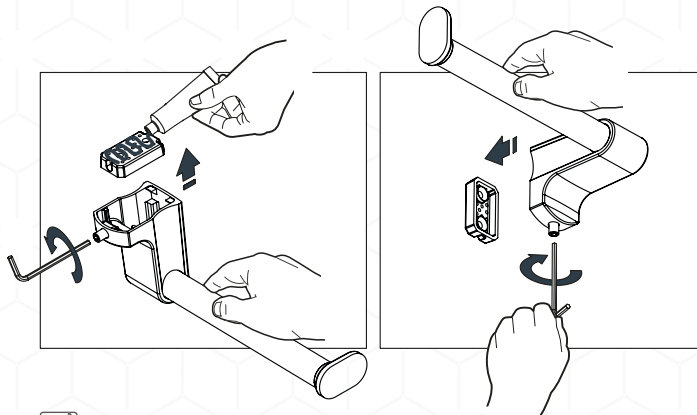

S1

COLLECTION

Design meets flexibility and functionality. S1 Towelbars and Toilet roll holder come with flexible brackets to meet space requirements and personal preferences. Art Deco design blends in with general designs in your bathroom. Bathfix or conventional installation for further flexibility.

INSTALLATION

Installation with screws and drilling:

Glue Bathfix:

3M adhesive backplate: