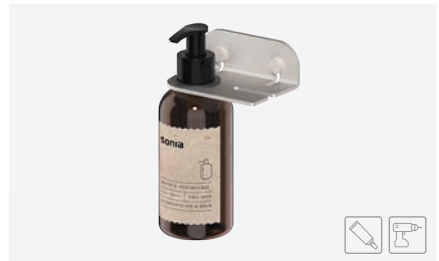

Ref. 185733 € 370.00

**TOOTHBRUSH HOLDER**

ALUMINIUM STEEL  
 A: 120 mm, B: 84 mm, C: 92 mm, D: 75 mm.

Ref. 185559 \$ 130.00

**SOAP DISPENSER & ROBE HOOK**

ALUMINIUM STEEL  
 A: 95 mm, B: 36 mm, C: 65 mm, B: 55 mm.