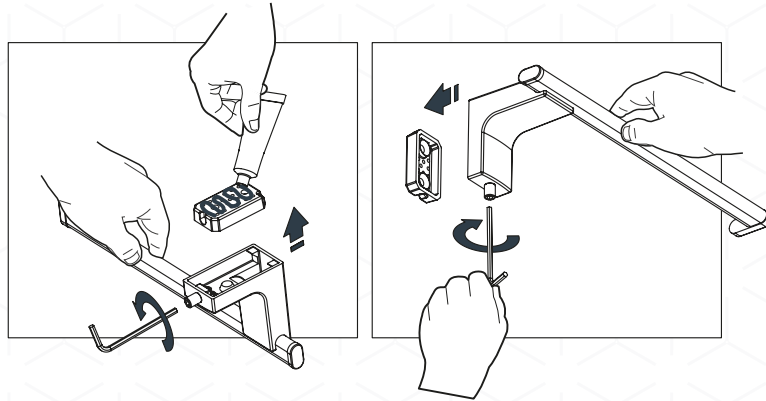

ELETECH

COLLECTION

A Sonia classic, suitable to combine with multiple design variations, unique in its own way. Eletech is conceived with a square-shaped support that engages an oval section light bar, leading to a very elegant and particular piece. Bathfix or conventional installation adds further flexibility.

INSTALLATION

Installation with screws and drilling:

Glue Bathfix: