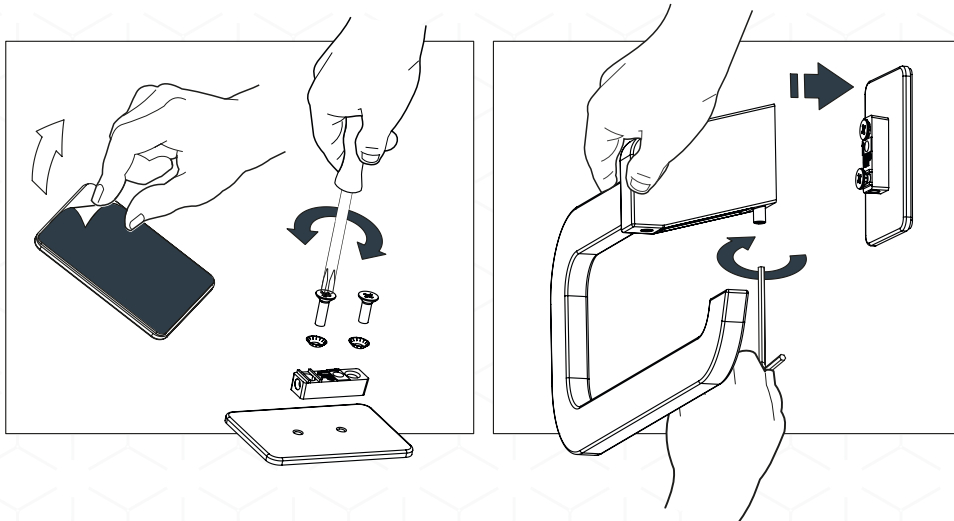

### INSTALLATION

Installation with screws and drilling:

3M adhesive backplate:

**TOWEL BAR 300 MM. (12")**

CHROME Ref. 124633 \$ 115.00  
A: 320 mm. B: 55 mm. C: 64 mm. D: 305 mm.

**TOWEL BAR 600 MM. (24")**