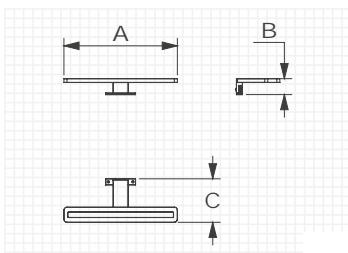

F1 LED

6000°K

- Installation screwed or clipped on mirror, clip hardware included.

A (mm)	B (mm)	C (mm)	LM	Watt	Ref.	$
300	42	115	550	7	177585	135.00
450	42	115	600	7	177592	160.00
600	42	115	1275	14	177608	250.00