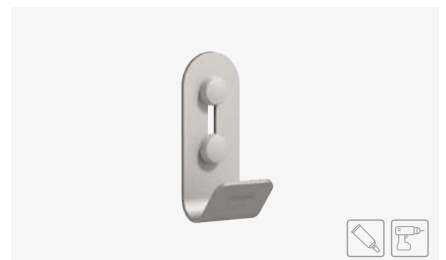

ROBE HOOK

ALUMINIUM STEEL Ref. 188857 $ 65.00
A: 30 mm. B: 74 mm. C: 30 mm.