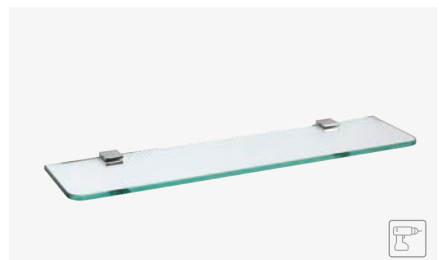

GLASS SHELF STD 500 MM. (20")

CHROME Ref. 098248 $ 85.00
A: 500mm B: 19mm C: 125mm D: 370mm