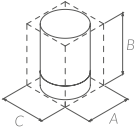

SPARE PARTS

**LUCE
WC BRUSH**

WHITE Ref. 188833 $ 55.00
BLACK Ref. 188826 $ 55.00
A: 00 mm. B: 00 mm.