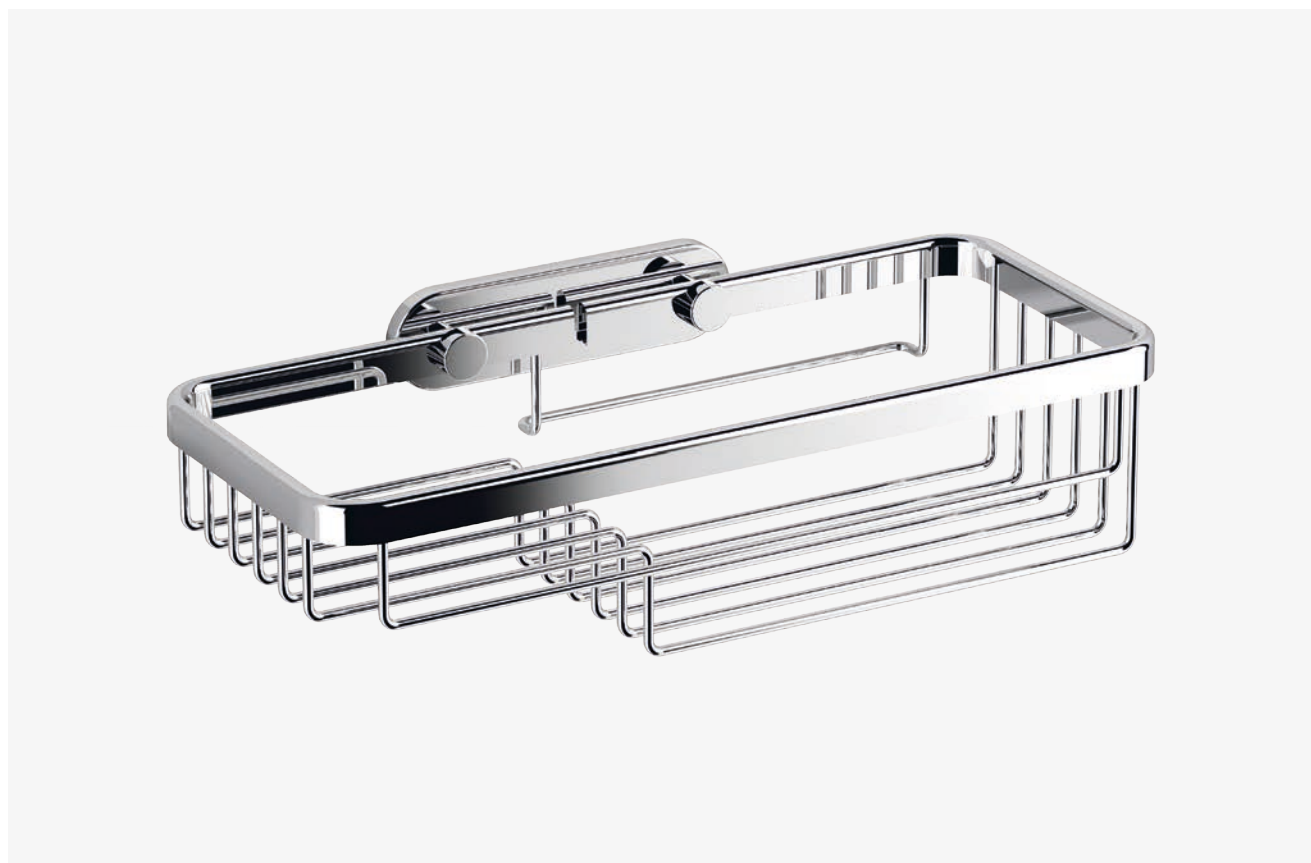

CHROME Ref. 189755 $ 95.00
BLACK Ref. 189830 $ 110.00
A: 176 mm. B: 35 mm. C: 120 mm.