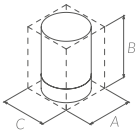

SPARE PARTS