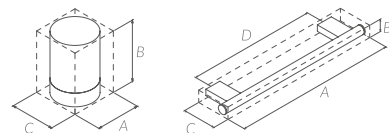

CONTRACT BATHROOM EQUIPMENT