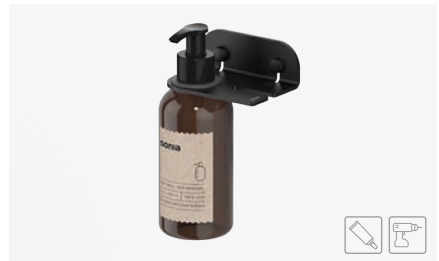

**TOOTHBRUSH HOLDER**

BLACK  
A: 120 mm. B: 84 mm. C: 92 mm. D: 75 mm.

Ref. 185283 € 85.00

**SOAP DISPENSER & ROBE HOOK**

BLACK  
A: 95 mm. B: 36 mm. C: 65 mm. D: 55 mm.

Ref. 185405 \$ 75.00