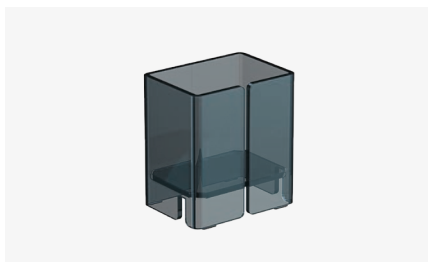

TOWEL BAR 600 MM. (24")

BLACK SPORT Ref. 182459 $145.00
A: 650 mm B: 62 mm C: 68 mm D: 610 mm

TUMBLER

BLACK SPORT Ref. 182510 $150.00
A: 110 mm B: 122 mm C: 80 mm