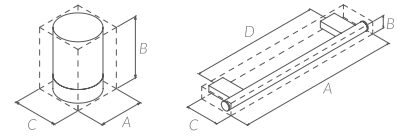

## INSTALLATION

 Installation with screws and drilling:

 Glue Bathfix:

 3M adhesive backplate:

**TOWEL BAR 300 MM. (12")**  
 CHROME Ref. 113477 \$ 115.00  
 A: 360 mm. B: 50 mm. C: 60 mm. D: 302 mm.

**OPEN TOWEL RING 200MM. (8")**  
 CHROME Ref. 113897 \$ 75.00  
 A: 208 mm. B: 50 mm. C: 60 mm.