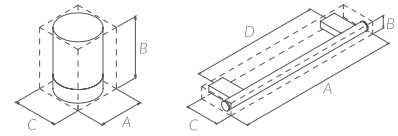

QUICK

SHOWER FOOT REST

WHITE Ref. 185108 € 90.00
A: 100 mm. B: 141 mm. C: 133 mm. B: 60 mm.