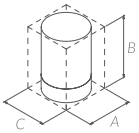

CONTRACT BATHROOM EQUIPMENT

SHELVES REPIAS

BLACK	Ref. 185290	$ 110.00
WHITE	Ref. 184910	$ 110.00
ALUMINIUM STEEL	Ref. 185566	$ 150.00

A: 300 mm. B: 36 mm. C: 151 mm. D: 260 mm.

BLACK	Ref. 185306	$ 230.00
WHITE	Ref. 184927	$ 230.00
ALUMINIUM STEEL	Ref. 185573	$ 270.00

A: 300 mm. B: 51 mm. C: 151 mm. D: 260 mm.

BLACK	Ref. 185474	$ 120.00
WHITE	Ref. 185092	$ 120.00
ALUMINIUM STEEL	Ref. 185740	$ 175.00

A: 300 mm. B: 82 mm. C: 124 mm. D: 236 mm.

CHROME	Ref. 153282	$ 170.00

A: 280 mm. B: 20 mm. C: 146 mm. D: 200 mm.

CHROME	Ref. 188628	$ 120.00

A: 270 mm. B: 51 mm. C: 10 mm.

POL. ST. STEEL	Ref. 159598	€ 275.00

A: 500 mm. B: 50 mm. C: 120 mm. D: 448 mm.

CHROME	Ref. 055258	$ 80.00

A: 215 mm. B: 19 mm. C: 215 mm.

CHROME	Ref. 098248	$ 80.00
WHITE	Ref. 185900	$ 75.00
BLACK	Ref. 185894	$ 75.00

A: 500 mm B: 19 mm C: 125 mm D: 370 mm

CHROME	Ref. 154517	$ 50.00

A: 1808 mm. B: 70 mm.