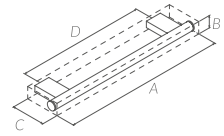

SPARE PARTS

S1, E-PLUS, ASTRAL, S6
TUMBLER

A: 58 mm. B: 105 mm.
GLASS
Ref. 001835 $ 9.00

S-CUBE, S3, TECNO PROJECT, ELETECH
TUMBLER

A: 58 mm. B: 110 mm.
GLASS
Ref. 116508 $ 30.00

S7
TUMBLER

A: 58 mm. B: 120 mm.
GLASS
Ref. 161744 $ 30.00

QUICK
TUMBLER

AMBAR
A: 82 mm. B: 110 mm.
Ref. 185771 $ 30.00