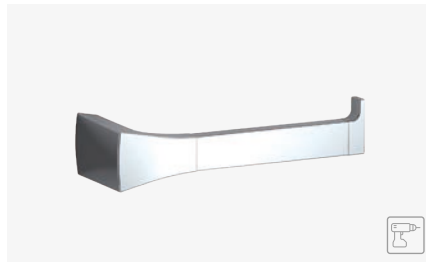

SPARE ROLL HOLDER

CHROME Ref. 131884 $ 100.00
GOLD Ref. 138432 $ 130.00
A: 189 mm. B: 48 mm. C: 69 mm.