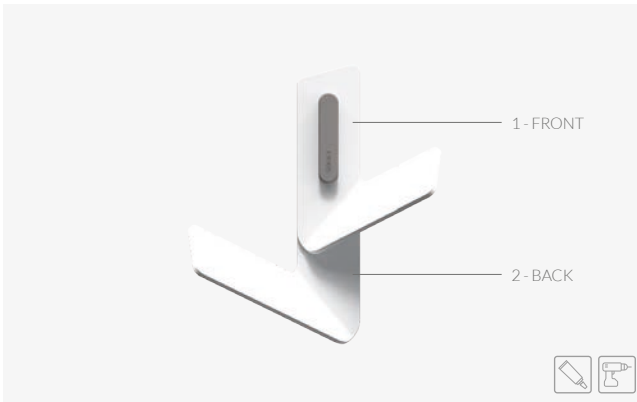

INSTALLATION

BATHFIX GLUE FIX KIT

Kit included

CLASSIC DRILL KIT

Kit included

QUICK FLAMA

FLAMA DOUBLE ROBE HOOK

A: 135 mm. B: 155 mm. C: 68 mm

1 - FRONT	2 - BACK		
ALUM. STEEL	ALUM. STEEL	Ref. 188420	$ 155.00
WHITE	WHITE	Ref. 188413	$ 80.00
BLACK	BLACK	Ref. 188406	$ 80.00
WHITE	BLACK	Ref. 188451	$ 80.00
WHITE	ALUM. STEEL	Ref. 188468	$ 120.00
BLACK	WHITE	Ref. 188437	$ 90.00
BLACK	ALUM. STEEL	Ref. 188444	$ 120.00
ALUM. STEEL	WHITE	Ref. 188482	$ 120.00
ALUM. STEEL	BLACK	Ref. 188475	$ 120.00