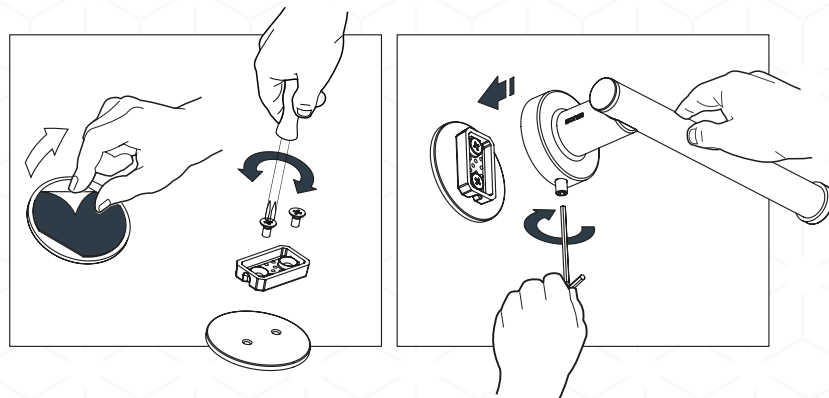

## INSTALLATION

 Installation with screws and drilling:

 Glue Bathfix:

 3M adhesive backplate: