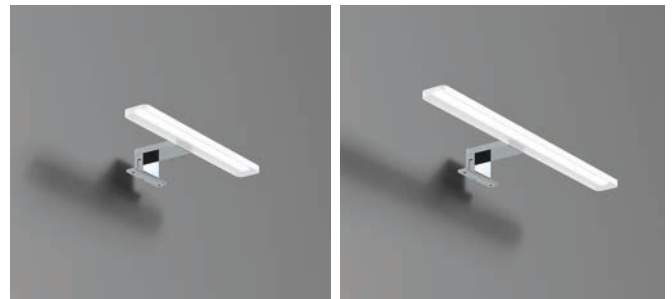

F1 LED

6000°K

- Installation screwed or clipped on mirror, clip hardware included.

A (mm)	B (mm)	C (mm)	LM	Watt	Ref.	$
300	42	115	550	7	177585	135.00
450	42	115	600	7	177592	160.00
600	42	115	1275	14	177608	250.00