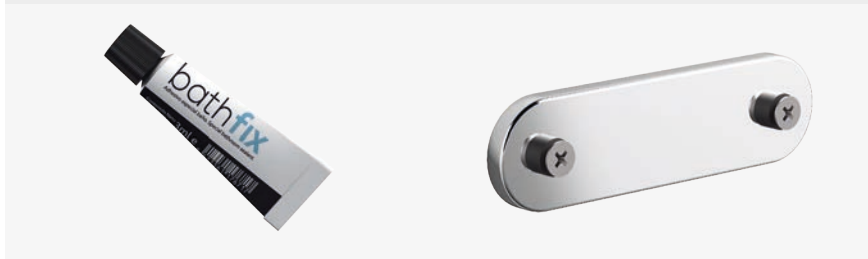

ADHESIVE BACKPLATE SHOWER BASKETS

CHROME Ref. 189922 $ 25.00
BLACK Ref. 189939 $ 25.00
A: 110 mm. B: 30 mm. C: 9 mm. D: 80 mm.

A: 110 mm. B: 30 mm. C: 9 mm. D: 80 mm.

Recommended for all types of smooth and rough surfaces,
no more than 1mm. Also humidity resistant.