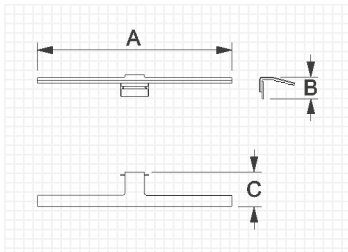

5000°K

MODEL	A (mm)	B (mm)	C (mm)	LM	Watt	Ref.	$
CABINET	515	57	130	554	9.5	154531	335.00
MIRROR	515	57	93	554	9.5	154494	325.00