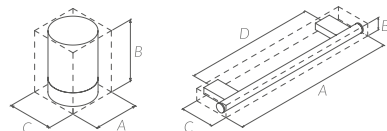

CONTRACT BATHROOM EQUIPMENT