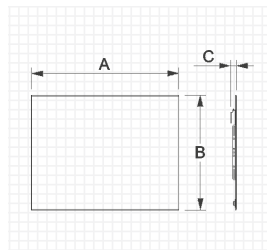

- 4mm beveled glass mirror.
- Horizontal and vertical fixation system.