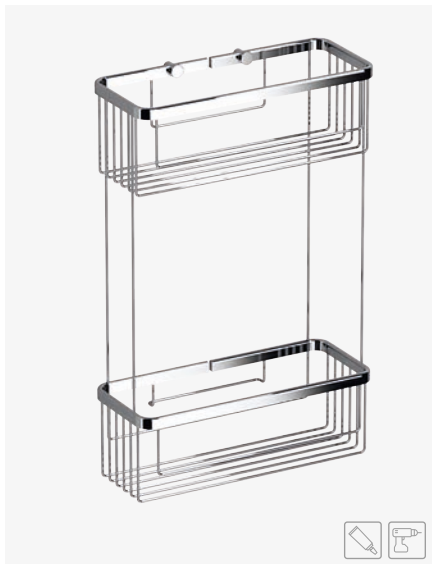

# CONTRACT BATHROOM EQUIPMENT

**DOUBLE SQUARE SHOWER BASKET**

CHROME Ref. 189809 \$ 325.00  
BLACK Ref. 189885 \$ 390.00  
A: 270 mm. B: 426 mm. C: 120,5 mm.

**SHOWER ENCLOSURE BASKET + WIPER**

CHROME Ref. 172337 \$ 285.00  
A: 270 mm. B: 828 mm. C: 190 mm.