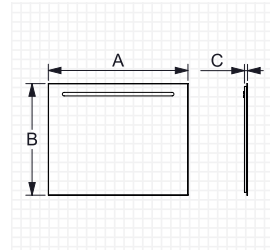

- Front LED light.
- 4mm beveled glass mirror.
- Horizontal and vertical fixation system.

A++ **ZONE 2** **IP44** **TT** **4200°K**