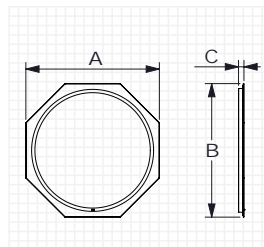

## ÉPOQUE

A (cm)	B (cm)	C (cm)	Watt	LM	Ref.	\$
810	810	33	2400	2400	184729	855.00

- Front LED light.
- 4mm beveled glass mirror.