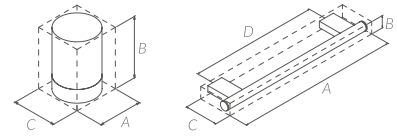

QUICK

SHOWER FOOT REST

BLACK Ref. 185481 € 90.00
A: 100 mm. B: 141 mm. C: 133 mm. D: 60 mm.