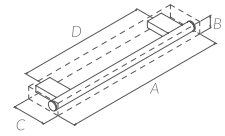

CONTRACT BATHROOM EQUIPMENT