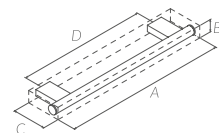

CONTRACT BATHROOM EQUIPMENT