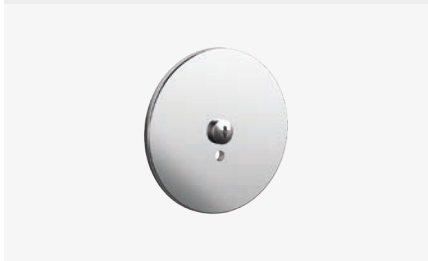

3M ROBE HOOK - ADHESIVE BACKPLATE

SOLD SEPARATELY

CHROME	Ref. 182381	$ 20.00
WHITE	Ref. 182398	$ 30.00
BLACK	Ref. 182404	$ 30.00
BRUSHED NICKEL	Ref. 183692	$ 40.00
BRUSHED GOLD MATTE	Ref. 183685	$ 50.00

A: 55 mm. C: 4 mm.

ROBE HOOK Ø25

CHROME	Ref. 118090	$ 25.00
WHITE	Ref. 166091	$ 25.00
BLACK	Ref. 166213	$ 25.00
BRUSHED NICKEL	Ref. 119486	$ 25.00
BRUSHED GOLD MATTE	Ref. 183371	$ 30.00

A: 25 mm. B: 25 mm. C: 34 mm.

ROBE HOOK Ø35

CHROME	Ref. 116881	$ 40.00
WHITE	Ref. 176816	$ 40.00
BLACK	Ref. 170364	$ 40.00
BRUSHED NICKEL	Ref. 176977	$ 40.00
BRUSHED GOLD MATTE	Ref. 183388	$ 45.00

A: 35 mm. B: 35 mm. C: 45 mm.