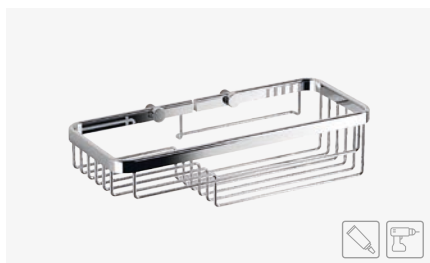

COMBINED SHOWER BASKET

CHROME Ref. 189793 $ 150.00
BLACK Ref. 189878 $ 175.00
A: 270 mm. B: 71 mm. C: 120,5 mm.