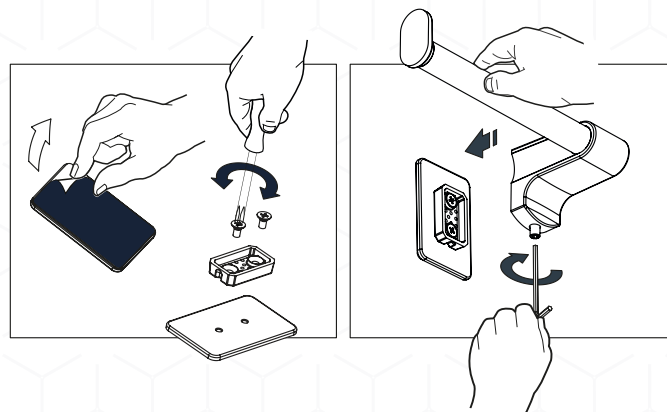

## INSTALLATION

Installation with screws and drilling:

Glue Bathfix:

3M adhesive backplate: