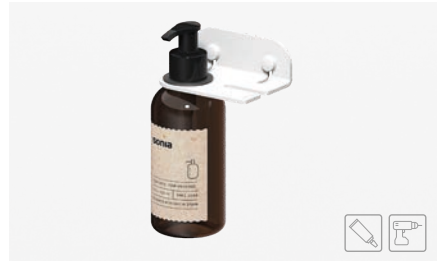

**TOOTHBRUSH HOLDER**

WHITE  
A: 120 mm. B: 84 mm. C: 92 mm. D: 75 mm.

Ref. 184903 \$ 85.00

**SOAP DISPENSER & ROBE HOOK**

WHITE  
A: 95 mm. B: 36 mm. C: 65 mm. D: 55 mm.

Ref. 185023 \$ 75.00