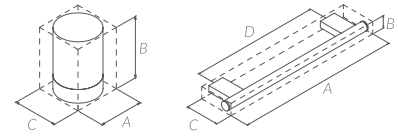

TOWEL BAR 300 MM. (12")

CHROME Ref. 121762 $ 130.00
A: 337 mm. B: 50 mm. C: 68 mm. D: 304 mm.