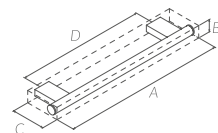

CONTRACT BATHROOM EQUIPMENT