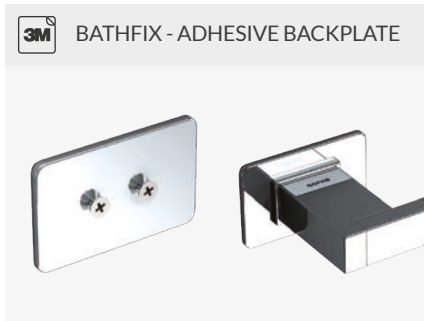

A: 85 mm. B: 415 mm. C: 95 mm.

**BATHFIX - GLUE ADHESIVE**

**KIT INCLUDED**

- Recommended for any type of surfaces (tile, glass, metal and wood) up to 1 mm. of roughness or texture.
- Moisture resistant.