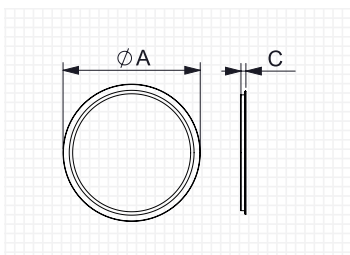

LUNA

AØ (cm)	C (cm)	Watt	LM	Ref.	$
80	5	20,6	2060	184767	870.00

- Front LED light.
- 4mm beveled glass mirror.

A++ **ZONE 2** **IP44** **TI** **4200°K**