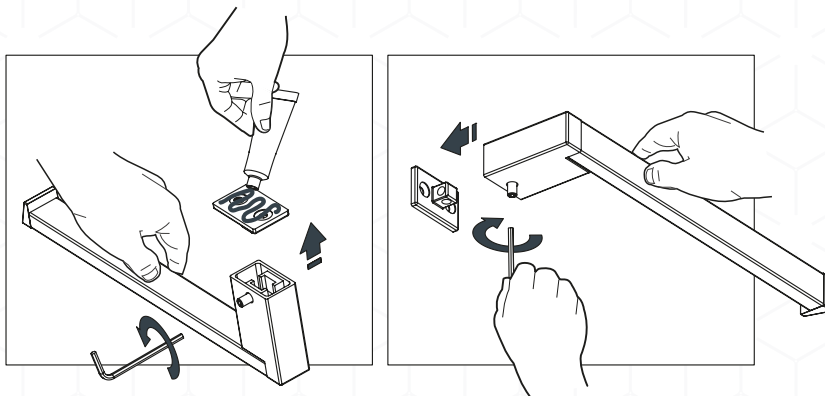

S-CUBE

COLLECTION

The most refined collection. Minimalist aesthetics in a sophisticated square design. S-Cube is discreet while elegant. Available in striking modern finishes to complement the cosmopolitan bathroom. Bathfix solution comes standard.

INSTALLATION

Installation with screws and drilling:

Glue Bathfix: