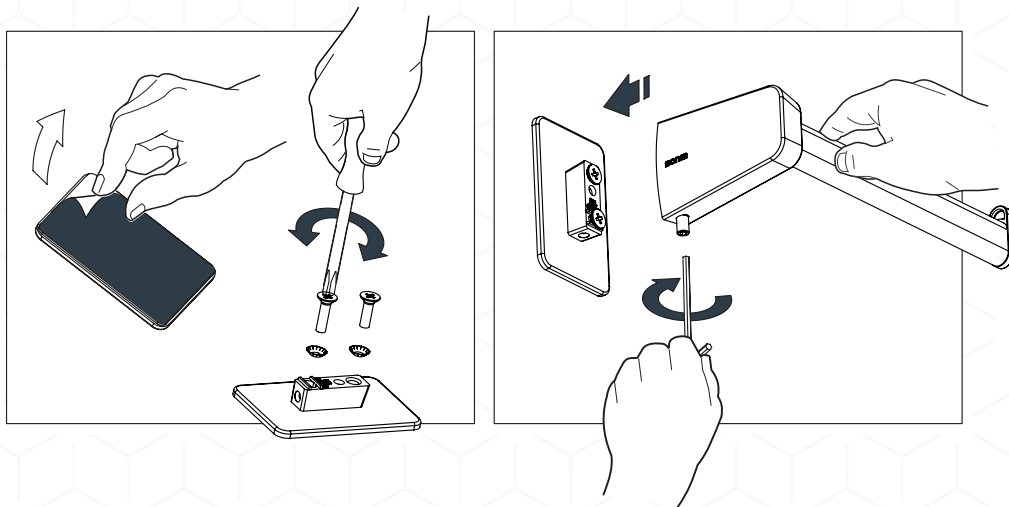

S6

COLLECTION

S6 is an elegant and confident design statement. Refined curves built with oval section bars and robust supports. Available in Chrome and Matte Black and standard with the Bathfix option for easy installation.

INSTALLATION

Installation with screws and drilling:

3M adhesive backplate: