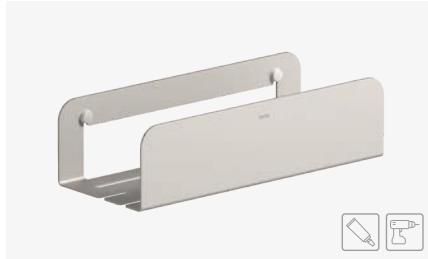

DEEP SHOWER SHELF 300 MM. (12")
ALUMINIUM STEEL Ref. 185740 $ 175.00
A: 300 mm. B: 82 mm. C: 124 mm. D: 236 mm.