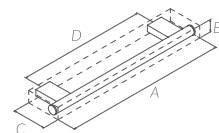

CONTRACT

BATHROOM EQUIPMENT

TECNO PROJECT HANDLE 300 MM. (12") + PULL SHOWER DOOR

A = 300 mm. CHROME	Ref. 152940	$ 135.00
A = 400 mm. CHROME	Ref. 154524	$ 140.00
A = 500 mm. CHROME	Ref. 125166	$ 195.00
B: 20 mm. C: 146 mm. D: 200 mm.