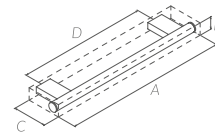

INSTALLATION

ADHESIVE INSTALATION

Kit included

BATHFIX GLUE FIX KIT

Kit included

CLASSIC DRILL KIT

Kit included

UNIVERSE
COLLECTION LUCE