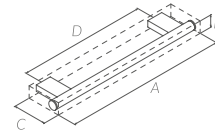

INSTALLATION

ADHESIVE INSTALATION

Kit included

BATHFIX GLUE FIX KIT

Kit included

CLASSIC DRILL KIT

Kit included

UNIVERSE
COLLECTION LUCE