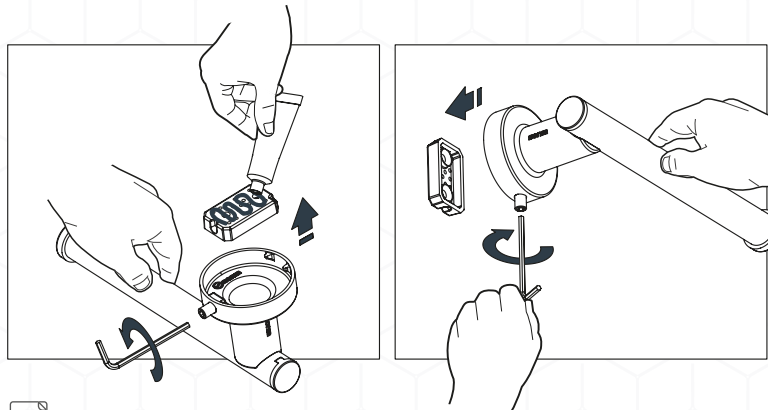

## INSTALLATION

 Installation with screws and drilling:

 Glue Bathfix:

 3M adhesive backplate: