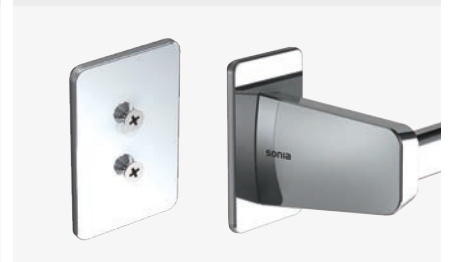

CLASSIC DRILL KIT

Kit included

BATHFIX - GLUE ADHESIVE

**KIT INCLUDED**

- Recommended for any type of surfaces (tile, glass, metal and wood) up to 1 mm. of roughness or texture.
- Moisture resistant.

BATHFIX - ADHESIVE BACKPLATE