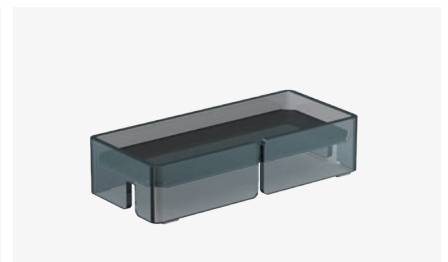

TRAY

BLACK SPORT Ref. 182527 $165.00
A: 200 mm B: 47 mm C: 90 mm