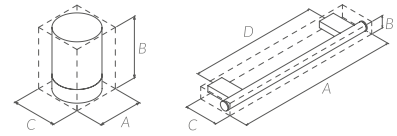

QUICK

SHOWER FOOT REST
ALUMINIUM STEEL Ref. 185757 $ 180.00
A: 100 mm. B: 141 mm. C: 133 mm. D: 60 mm.