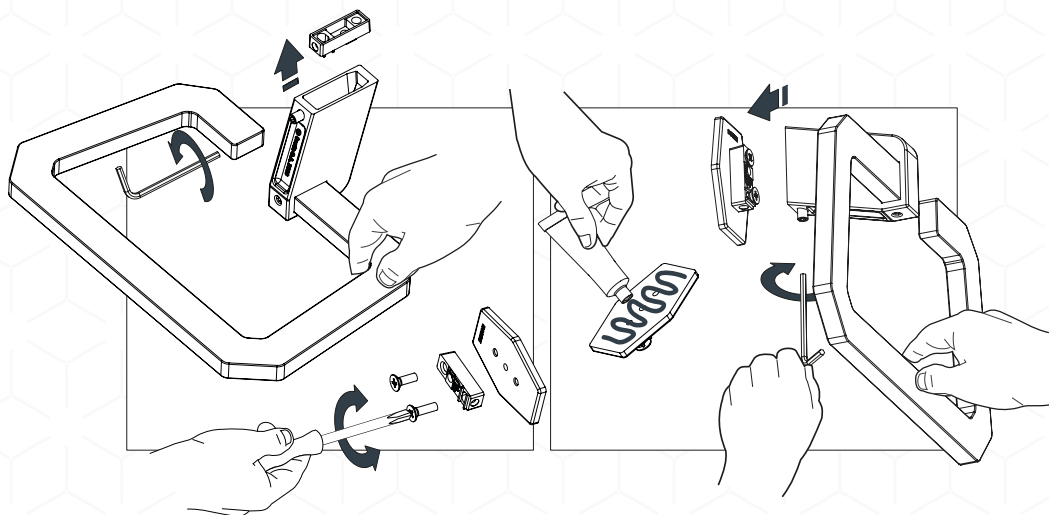

LUCE

NEW COLLECTION

Luce symbolizes light in the bathroom. A new collection that includes an innovative new material in its design. Altuglass is highly transparent and resistant for every day use in the bathroom environment.

Each piece is hand crafted by cutting every piece into truly unique elements. The collection comes in three decorative finishes: Sport Black, Eighties Dark and White Linen. White Linen integrates in its matrix a natural linen fabric pattern that gives the piece that natural and homey appearance.

INSTALLATION

Installation with screws and drilling:

Glue Bathfix: