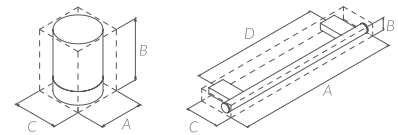

TECNO PROJECT