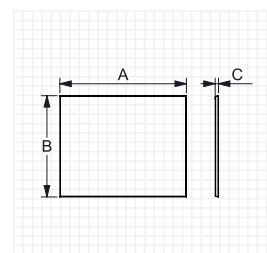

- Glass mirror with pvc aluminum frame.
- Horizontal and vertical fixation system.
- Light shown not included.

NOVA

LUNA

NOVA

AØ (cm)	C (cm)	Watt	LM	Ref.	\$
80	5	21,7	2170	184743	870.00

- Back LED light.
- 4mm beveled glass mirror.