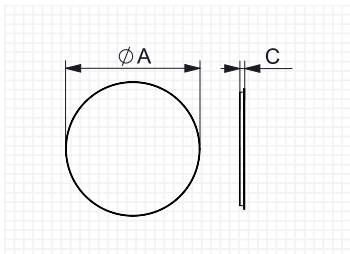

- Glass mirror with pvc aluminum frame.
- Horizontal and vertical fixation system.
- Light shown not included.

NOVA

LUNA

NOVA

AØ (cm)	C (cm)	Watt	LM	Ref.	\$
80	5	21,7	2170	184743	870.00

- Back LED light.
- 4mm beveled glass mirror.