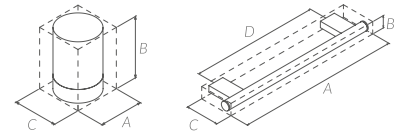

### INSTALLATION

Installation with screws and drilling:

3M adhesive backplate:

**TOWEL BAR 300 MM. (12")**

CHROME Ref. 124633 \$ 115.00  
A: 320 mm. B: 55 mm. C: 64 mm. D: 305 mm.

**TOWEL BAR 600 MM. (24")**