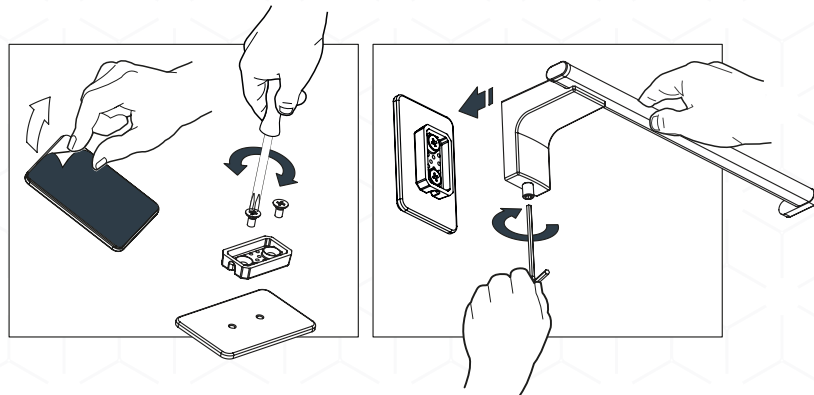

3M adhesive backplate: