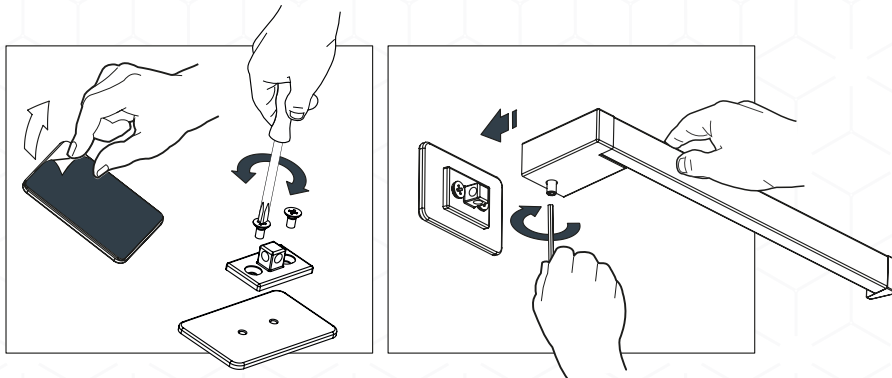

3M adhesive backplate: