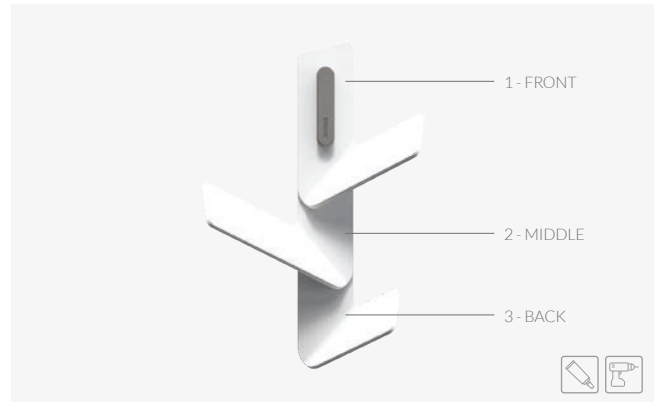

FLAMA TRIPLE ROBE HOOK

A: 135 mm. B: 205 mm. C: 72 mm.

1 - FRONT	2 - MIDDLE	3 - BACK		
ALUM. STEEL	ALUM. STEEL	ALUM. STEEL	Ref. 188574	$ 225.00
WHITE	WHITE	WHITE	Ref. 188567	$ 110.00
BLACK	BLACK	BLACK	Ref. 188550	$ 110.00
WHITE	BLACK	WHITE	Ref. 188512	$ 110.00
WHITE	ALUM. STEEL	WHITE	Ref. 188529	$ 145.00
BLACK	WHITE	BLACK	Ref. 188499	$ 110.00
BLACK	ALUM. STEEL	BLACK	Ref. 188505	$ 145.00
ALUM. STEEL	WHITE	ALUM. STEEL	Ref. 188543	$ 190.00
ALUM. STEEL	BLACK	ALUM. STEEL	Ref. 188536	$ 190.00