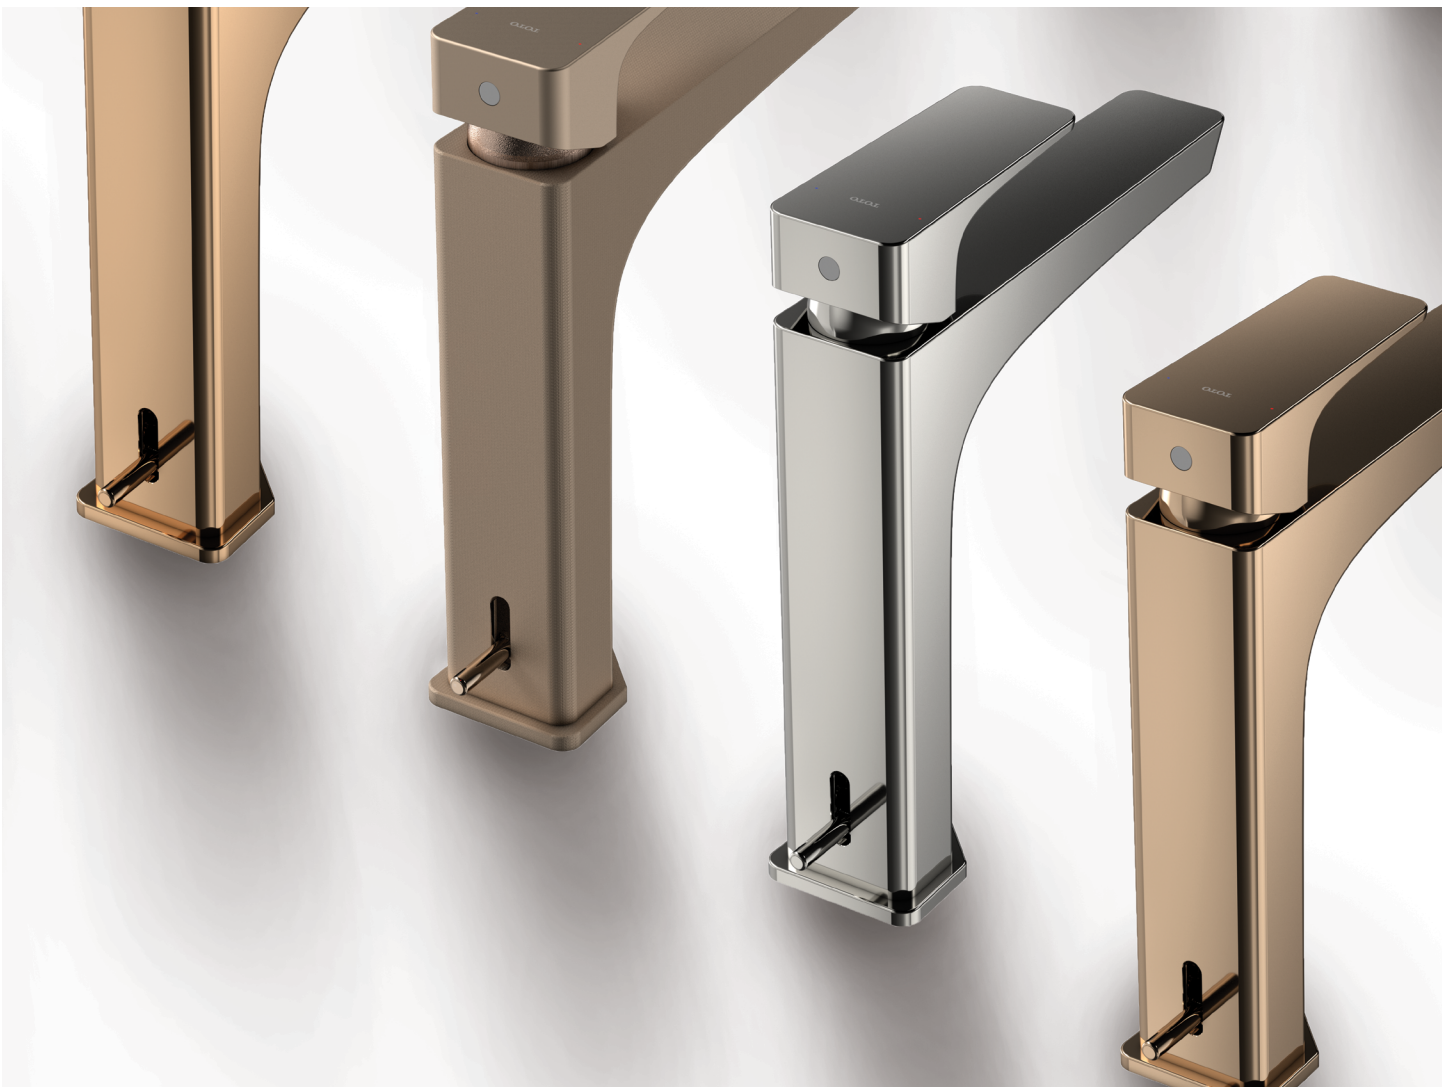

# ICON GUIDE

**1G** 1.0 GPF

Using only 1 gallon per flush, 1G toilets provide the most efficient flush in the industry.

**DYNAMAX TORNADO FLUSH®**

Uses 100% of water to clean and rinse the bowl using a smaller amount of water more efficiently with a 2.5" trapway and quieter flush. Available in 1.0/.9 GPF or 1.28/.8 GPF.