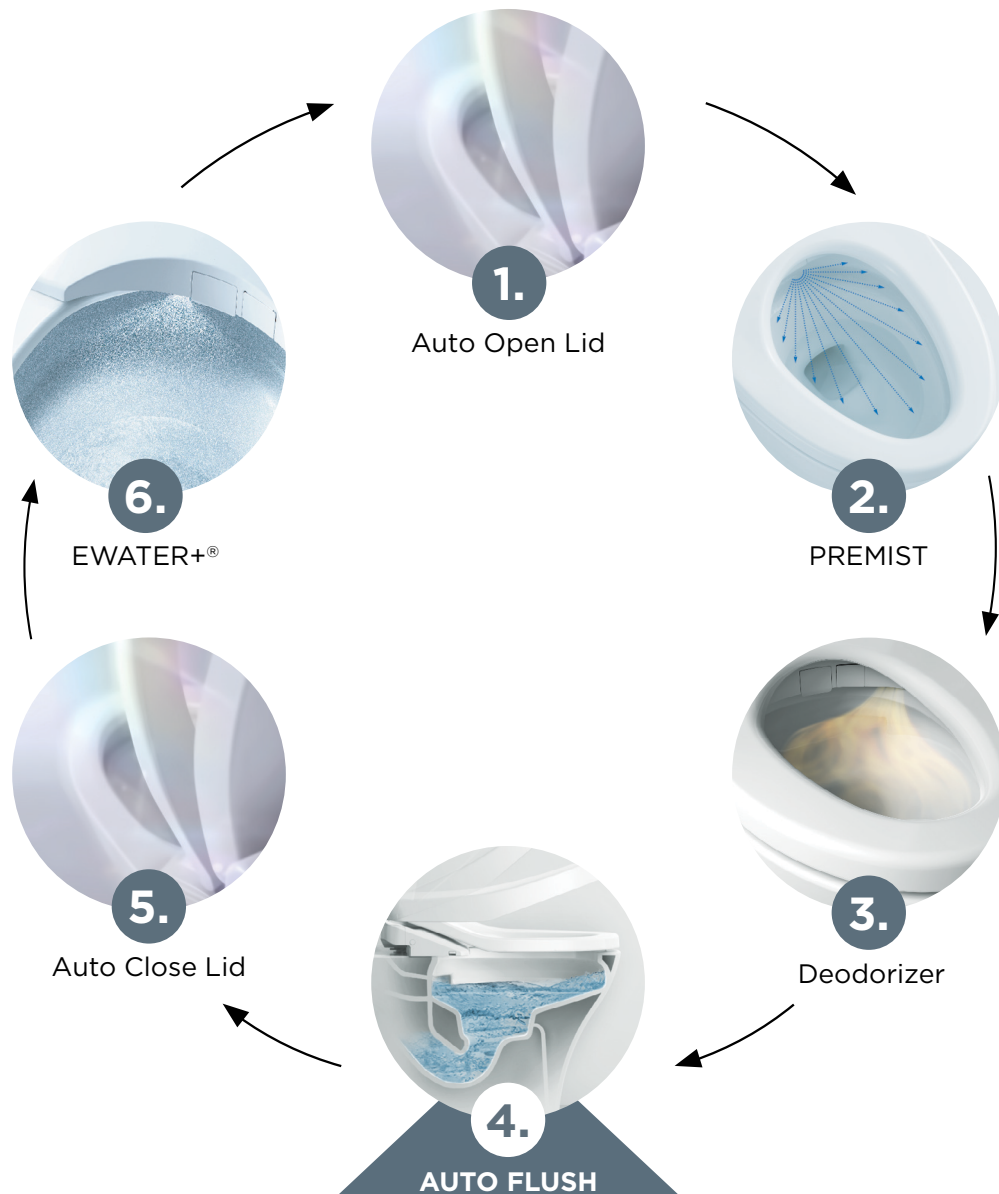

### TORNADO FLUSH®

TORNADO FLUSH not only cleans more effectively, it does so quietly using less water. Powerful streams of water merge and swirl 360 degrees, washing every spot inside the RIMLESS toilet bowl.

### EWATER+®

EWATER+ cleans the wand and toilet bowl where waste and build up tend to accumulate and create stains that can become permanent.

## WASHLET+ FEATURES

**AUTO FLUSH**

**PREMIST**

**DEODORIZER**

**AUTO OPEN/CLOSE LID**

**HEATED SEAT**

**DRYER**

## AUTO FLUSH AUTOMATED HOSPITALITY

Our newest WASHLET®+ toilets now come equipped with the hands-free Auto Flush function, adding to existing automated features and enhancing your bathroom experience. Auto Flush increases cleanliness while eliminating extra steps, giving you peace of mind.