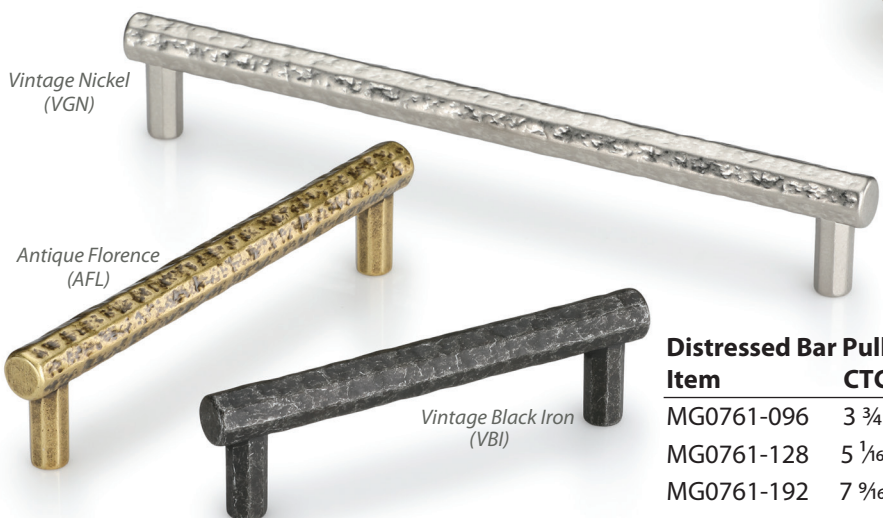

Distinctive and stylish design for everyday life

Dot Cabinet Knob

| Item | Dia. | Projection | Price |
|------------|-------|------------|---------|
| MG0785-000 | 9/16" | 1 1/16" | \$13.00 |

Pipe Pull

| Item | CTC | Length | Dia | Projection | Price |
|------------|---------|--------|-------|------------|---------|
| MG0785-096 | 3 3/4" | 4 3/8" | 9/16" | 1 3/16" | \$25.00 |
| MG0785-160 | 6 5/16" | 6 7/8" | 9/16" | 1 3/16" | \$32.00 |

Distressed Cabinet Knob

| Item | Dia. | Projection | Price |
|------------|--------|------------|---------|
| MG0761-000 | 1 1/4" | 1 1/16" | \$14.00 |

Distressed Bar Pull

| Item | CTC | Length | Dia | Projection | Price |
|------------|---------|----------|------|------------|---------|
| MG0761-096 | 3 3/4" | 4 1/2" | 1/2" | 1 1/4" | \$25.80 |
| MG0761-128 | 5 1/16" | 5 13/16" | 1/2" | 1 1/4" | \$29.40 |
| MG0761-192 | 7 9/16" | 8 5/16" | 1/2" | 1 1/4" | \$41.20 |