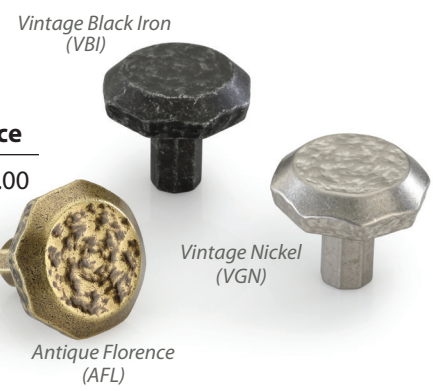

Distinctive and stylish design for everyday life

Dot Cabinet Knob

| Item | Dia. | Projection | Price |
|------------|-------|------------|---------|
| MG0785-000 | 9/16" | 1 1/16" | \$13.00 |

Pipe Pull

| Item | CTC | Length | Dia | Projection | Price |
|------------|---------|--------|-------|------------|---------|
| MG0785-096 | 3 3/4" | 4 3/8" | 9/16" | 1 3/16" | \$25.00 |
| MG0785-160 | 6 5/16" | 6 7/8" | 9/16" | 1 3/16" | \$32.00 |

Distressed Cabinet Knob

| Item | Dia. | Projection | Price |
|------------|--------|------------|---------|
| MG0761-000 | 1 1/4" | 1 1/16" | \$14.00 |

Distressed Bar Pull

| Item | CTC | Length | Dia | Projection | Price |
|------------|---------|----------|------|------------|---------|
| MG0761-096 | 3 3/4" | 4 1/2" | 1/2" | 1 1/4" | \$25.80 |
| MG0761-128 | 5 1/16" | 5 13/16" | 1/2" | 1 1/4" | \$29.40 |
| MG0761-192 | 7 9/16" | 8 5/16" | 1/2" | 1 1/4" | \$41.20 |