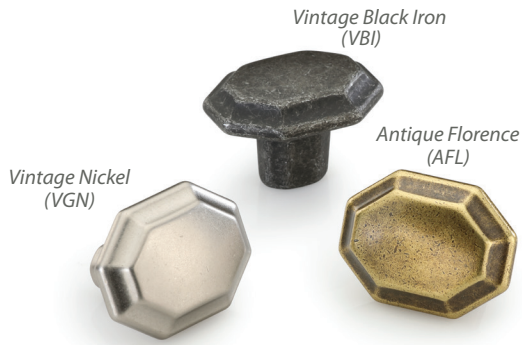

MANZONI

Mystic Collection

With a design style that celebrates classic lines and offers timeless elegance, our Mystic Cabinet Hardware is offered in three distinct finishes.

Distinctive and stylish design for everyday life

www.manzoni.us

info@manzoni.us

+1 (973) 557 4551

Avenue Knob

| Item | Size | Projection | Price |
|------------|-----------------|------------|---------|
| MG0832-000 | 1 1/2" x 1 1/8" | 1" | \$13.00 |

Antique Florence (AFL)

Vintage Black Iron (VBI)

Avenue Bin Pull

| Item | CTC | Length | Width | Projection | Price |
|------------|--------|--------|--------|------------|---------|
| MG0832-064 | 2 1/2" | 4" | 1 1/2" | 7/8" | \$19.80 |

Vintage Nickel (VGN)

Vintage Nickel (VGN)

Vintage Black Iron (VBI)

Antique Florence (AFL)

Oval Capri Knob

| Item | Size | Projection | Price |
|------------|-----------------|------------|---------|
| MG0799-000 | 1 5/8" x 1 1/8" | 1 1/16" | \$12.80 |