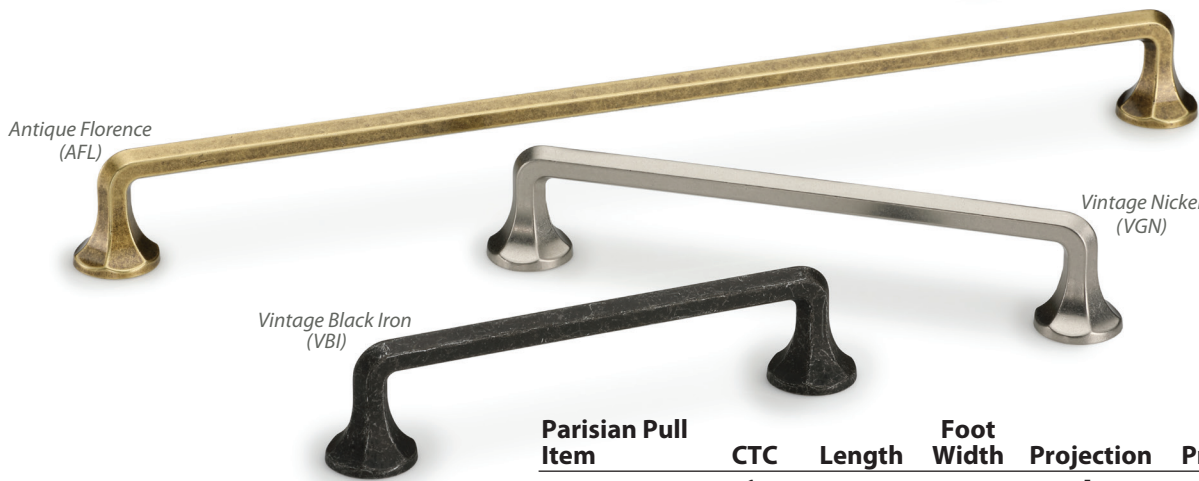

Vintage Nickel (VGN)

Antique Florence (AFL)

Vintage Black Iron (VBI)

Banded Pull

| Item | CTC | Length | Width | Projection | Price |
|------------|---------|----------|--------|------------|---------|
| MG0770-096 | 3 3/4" | 4 3/4" | 13/16" | 7/8" | \$19.80 |
| MG0770-160 | 6 5/16" | 7 1/4" | 13/16" | 7/8" | \$25.40 |
| MG0770-320 | 12 5/8" | 13 9/16" | 13/16" | 7/8" | \$51.20 |

Distinctive and stylish design for everyday life

www.manzoni.us info@manzoni.us +1 (973) 557 4551

| Parisian Knob Item | Dia. | Projection | Price |
|---------------------------|-------------|-------------------|--------------|
| MG0826-000 | 1 3/16" | 15/16" | \$13.00 |

Vintage Black Iron (VBI)

Antique Florence (AFL)

Vintage Nickel (VGN)

| Parisian Pull Item | CTC | Length | Foot Width | Projection | Price |
|---------------------------|------------|---------------|-------------------|-------------------|--------------|
| MG0826-128 | 5 1/16" | 6" | 1" | 1 5/16" | \$26.40 |
| MG0826-160 | 6 5/16" | 7 5/16" | 1" | 1 5/16" | \$32.50 |
| MG0826-320 | 12 5/8" | 13 9/16" | 1" | 1 5/16" | \$52.60 |