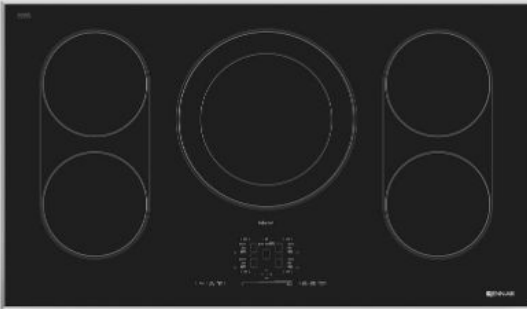

## INDUCTION COOKTOP SPOTLIGHT - JIC4536XS & JIC4736HS

### JIC4536XS - \$2,299 UMRP 36" Induction

- Glass touch electronic controls with Power Slider
- 7-inch, 2,500-watt induction element
- Dual zone induction element
- Two bridge functions, perfect for griddles or dutch ovens
- Pan detection: when pan is removed, the element will automatically shut off after 30 seconds
- Sensor Boil: optimal power level is selected to bring water to a boil, beeps when the water has reached boiling point, then adjusts the power level to minimize chance of boiling over
- Jet-black glass surface that presents a stylish appearance while being easy to wipe down
- Elegant beveled stainless steel trim edge

### JIC4736HS - \$3,499 UMRP 36" Induction Flex

- True flush installation
- Emotive glass tap touch controls
- Oblivion glass surface with a lustre stainless trim
- Pan detection: can use up to nine pots on the cooktop at once
- The bridge functions are perfect for griddles or braisers
- 3,700-watt elements