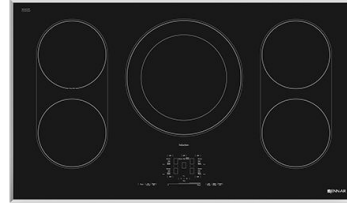

# INDUCTION COOKTOPS:

24" B, SS\*

30" B, SS\*

36" B, SS\*

30" B, SS\*

36" B, SS\*

<b>Model #:</b>	<b>Description:</b>	<b>UMRP:</b>
<b>Induction 24" Cooktops:</b>		
JIC4724HB	24" INDUCTION COOKTOP, BLACK, 4 FLEX ELEMENTS	\$2,299
JIC4724HS	24" INDUCTION COOKTOP, STAINLESS, 4 FLEX ELEMENTS	\$2,299
<b>Induction 30" Cooktops:</b>		
JIC4430XB	30" INDUCTION, 10",9",7",6", PAN DETECTION, POWER BOOST, SENSOR BOIL, SIMMER AND MELT, TIMER, 40 AMPS	\$2,099
JIC4430XS	30" INDUCTION, 10",9",7",6", PAN DETECTION, POWER BOOST, SENSOR BOIL, SIMMER AND MELT, TIMER, 40 AMPS	\$2,099
JIC4730HB	30" INDUCTION COOKTOP, BLACK, 4 FLEX ELEMENTS	\$3,299
JIC4730HS	30" INDUCTION COOKTOP, STAINLESS, 4 FLEX ELEMENTS	\$3,299
<b>Induction 36" Cooktops:</b>		
JIC4536XB	36" INDUCTION, 12/9" DUAL, (4) 7" WITH 2 BRIDGE ELEMENTS, PAN DETECTION, POWER BOOST, SENSOR BOIL, SIMMER AND MELT, TIMER, 50 AMPS	\$2,299
JIC4536XS	36" INDUCTION, 12/9" DUAL, (4) 7" WITH 2 BRIDGE ELEMENTS, PAN DETECTION, POWER BOOST, SENSOR BOIL, SIMMER AND MELT, TIMER, 50 AMPS	\$2,299
JIC4736HB	36" INDUCTION COOKTOP, BLACK, 6 FLEX ELEMENTS	\$3,499
JIC4736HS	36" INDUCTION COOKTOP, STAINLESS, 6 FLEX ELEMENTS	\$3,499
<b><u>COOKTOP ACCESSORIES (FITS JGC3530GS, JGC3536GS, JIC4724HS, JIC4730HS, JIC4736HS)</u></b>		
W11035423	FLAT BOTTOM WOK-FITS MODELS JGC3530GS JGC3536GS JGC3215GS JGC3115GS JIC4715GS	\$199.99
W11035424	ROUND BOTTOM WOK- SHORT HANDLE	\$86.99
W11296589	ROUND BOTTOM WOK - LONG HANDLE	\$199.99