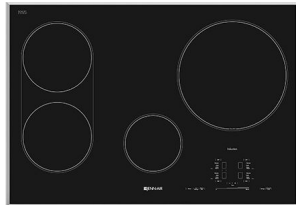

# INDUCTION COOKTOPS:

24" B, SS\*

30" B, SS\*

36" B, SS\*

30" B, SS\*

36" B, SS\*

<b>Model #:</b>	<b>Description:</b>	<b>UMRP:</b>
<b>Induction 24" Cooktops:</b>		
JIC4724HB	24" INDUCTION COOKTOP, BLACK, 4 FLEX ELEMENTS	\$2,299
JIC4724HS	24" INDUCTION COOKTOP, STAINLESS, 4 FLEX ELEMENTS	\$2,299
<b>Induction 30" Cooktops:</b>		
JIC4430XB	30" INDUCTION, 10",9",7",6", PAN DETECTION, POWER BOOST, SENSOR BOIL, SIMMER AND MELT, TIMER, 40 AMPS	\$2,099
JIC4430XS	30" INDUCTION, 10",9",7",6", PAN DETECTION, POWER BOOST, SENSOR BOIL, SIMMER AND MELT, TIMER, 40 AMPS	\$2,099
JIC4730HB	30" INDUCTION COOKTOP, BLACK, 4 FLEX ELEMENTS	\$3,299
JIC4730HS	30" INDUCTION COOKTOP, STAINLESS, 4 FLEX ELEMENTS	\$3,299
<b>Induction 36" Cooktops:</b>		
JIC4536XB	36" INDUCTION, 12/9" DUAL, (4) 7" WITH 2 BRIDGE ELEMENTS, PAN DETECTION, POWER BOOST, SENSOR BOIL, SIMMER AND MELT, TIMER, 50 AMPS	\$2,299
JIC4536XS	36" INDUCTION, 12/9" DUAL, (4) 7" WITH 2 BRIDGE ELEMENTS, PAN DETECTION, POWER BOOST, SENSOR BOIL, SIMMER AND MELT, TIMER, 50 AMPS	\$2,299
JIC4736HB	36" INDUCTION COOKTOP, BLACK, 6 FLEX ELEMENTS	\$3,499
JIC4736HS	36" INDUCTION COOKTOP, STAINLESS, 6 FLEX ELEMENTS	\$3,499
<b><u>COOKTOP ACCESSORIES (FITS JGC3530GS, JGC3536GS, JIC4724HS, JIC4730HS, JIC4736HS)</u></b>		
W11035423	FLAT BOTTOM WOK-FITS MODELS JGC3530GS JGC3536GS JGC3215GS JGC3115GS JIC4715GS	\$199.99
W11035424	ROUND BOTTOM WOK- SHORT HANDLE	\$86.99
W11296589	ROUND BOTTOM WOK - LONG HANDLE	\$199.99