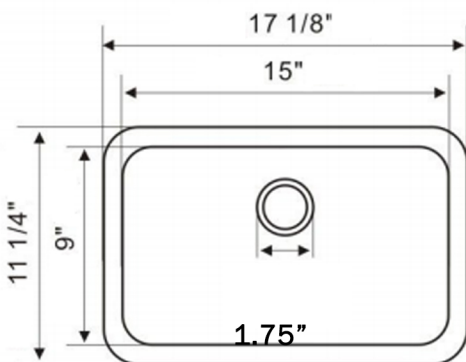

FEATURES:

- Vitreous China undermount with porcelain enamel glaze
- Easy to clean
- With Overflow
- Limited lifetime manufacturer's warranty
- 1.75" Standard drain not included
- Fits a 24" cabinet base minimum
- Nominal Dimension – actual may vary by 1/4"
- Template and mounting clips included

Technical Information

All product dimensions are nominal.

Installation: Undermount

Bowl area: Length :17.125"

Width :11.25"

Bowl Depth :6.25"

PRODUCT MEASUREMENTS

OVERALL DIMENSION	INTERIOR BOWL	BOWL DEPTH	DRAIN OPENING	OVERFLOW
17.125" x 11.25"	15" x 9"	7.5" (ext.)	1.75" Opening	Yes

CODES/STANDARDS

- Meet ADA guidelines and ANSI A117.1 requirements when countertop is installed 864mm (34") from finished floor and lavatory is installed 47mm (17/8") minimum from front edge.
- Meets and exceeds ASME A112.19.2/CSA B45.1
- Certifications: IAPMO (cUPC), State of Massachusetts

Top View

Side View