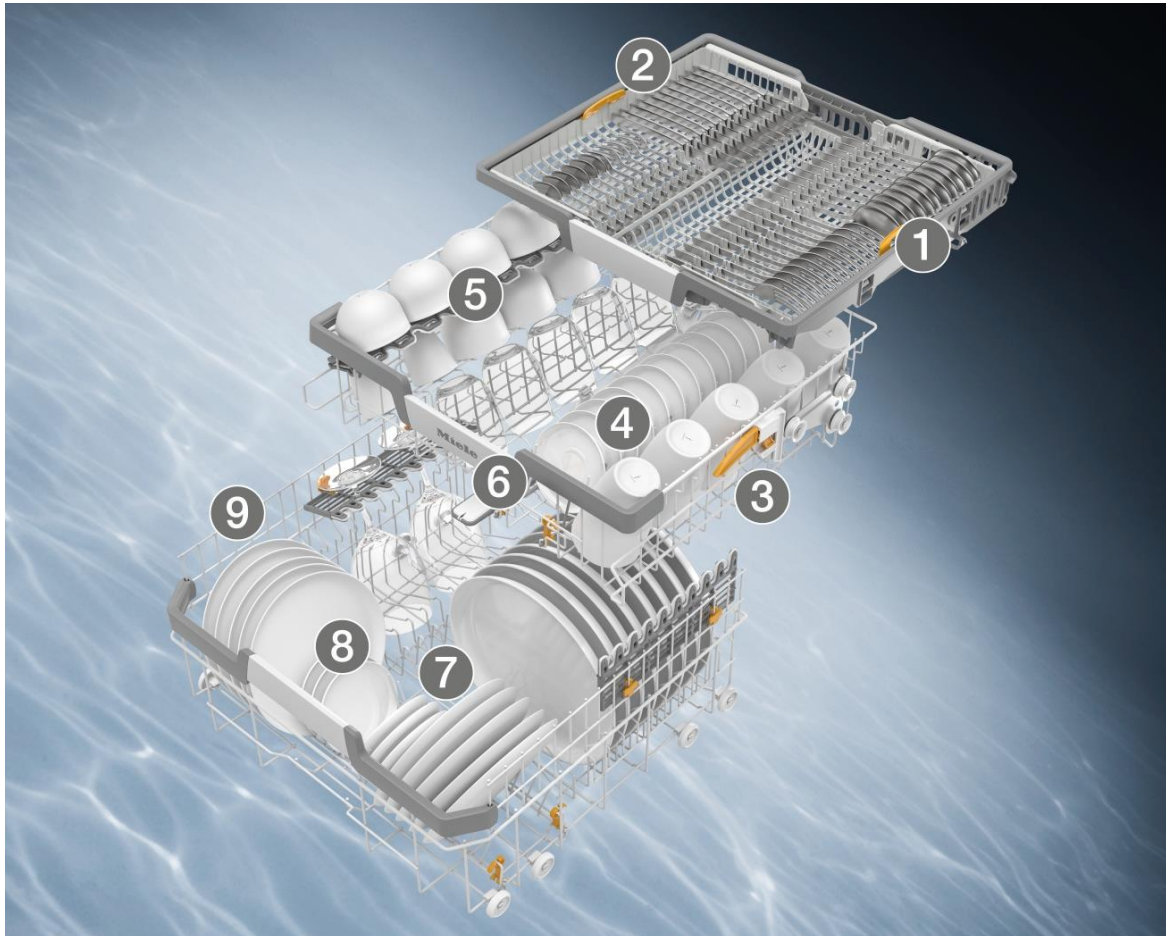

### 3D MultiFlex tray

- 1 height-adjustable side section on the right
- 2 adjustable side section on the left

### Upper basket

- 3 height-adjustable
- 4 completely hinged row of spikes
- 5 FlexCare cup rack with pimpled surface and silicone elements for wine glasses
- 6 wide handle, ergonomic rail in upper and lower basket