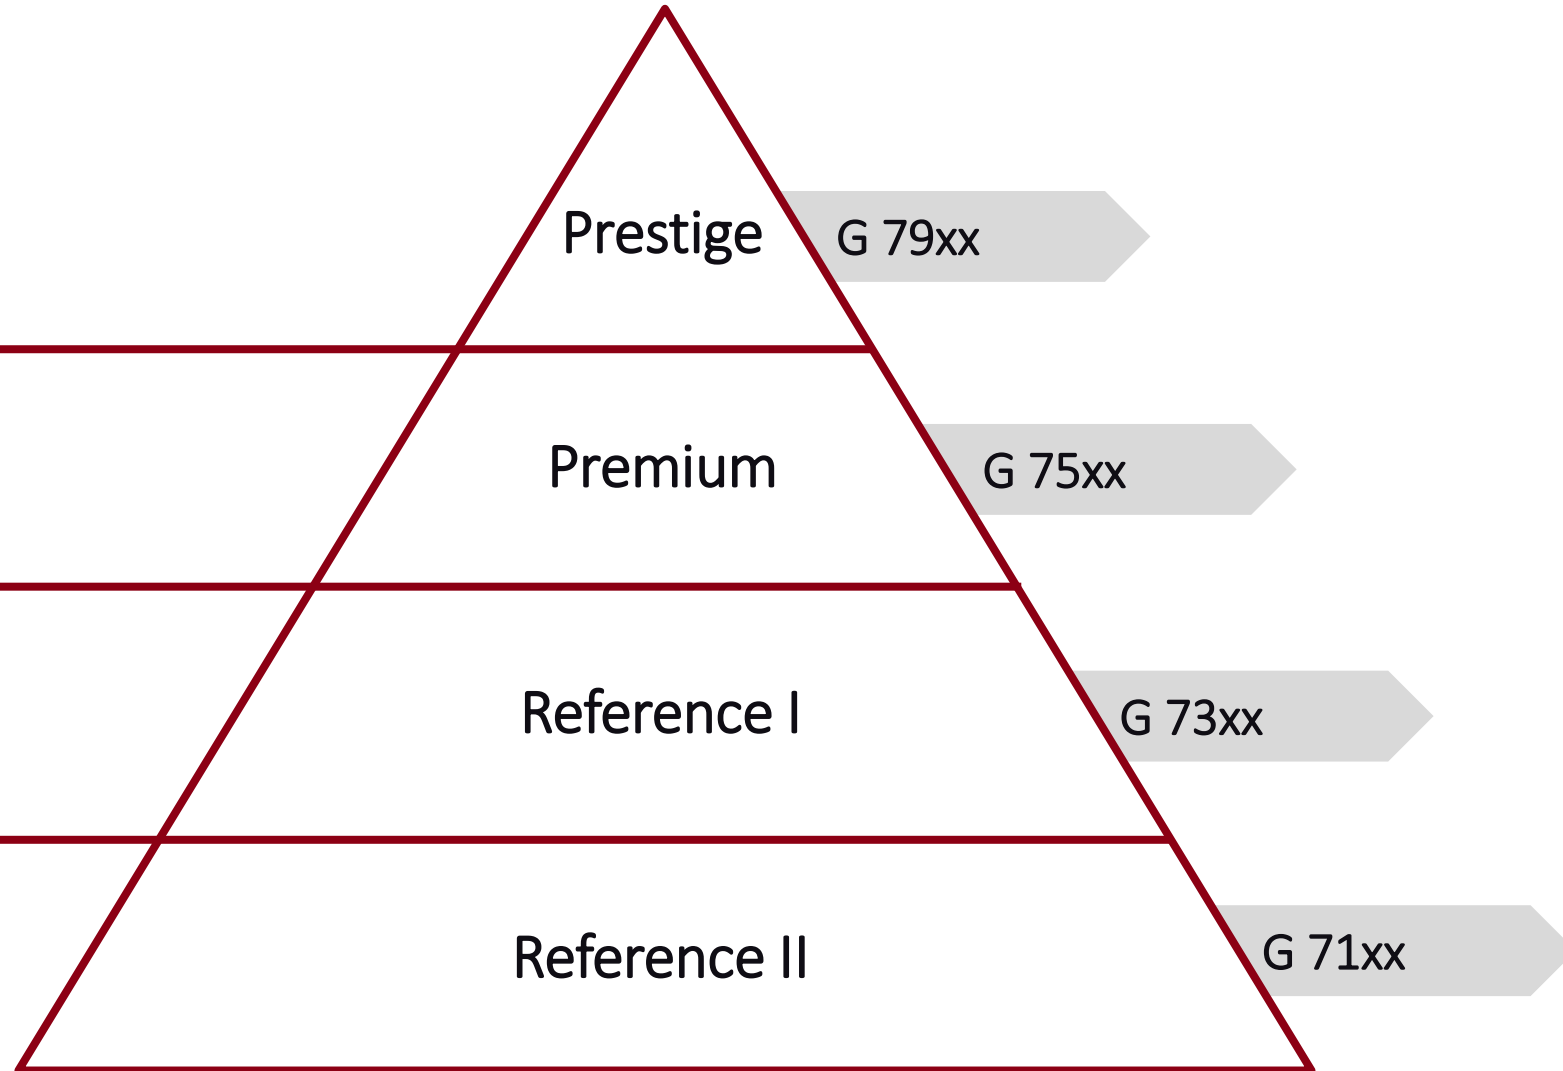

G 7000 Features

- + M Touch
- + 5 year warranty
- + K2O Option

- + BrilliantLight
- + Backlit Logo
- + MaxiComfort Baskets
- + 3 programs
- + ADA Option
- + K2O Options

- + AutoDos
- + AutoStart
- + WifiConn@ct
- + RemoteStart
- + DirectSensor
- + 2 Programs

- ExtraComfort Baskets
- 3D MultiFlex Tray
- Water Softener
- DirectSelect
- 7 Programs
- 4 Options
- AutoOpen
- AutoSensor
- SensorDry