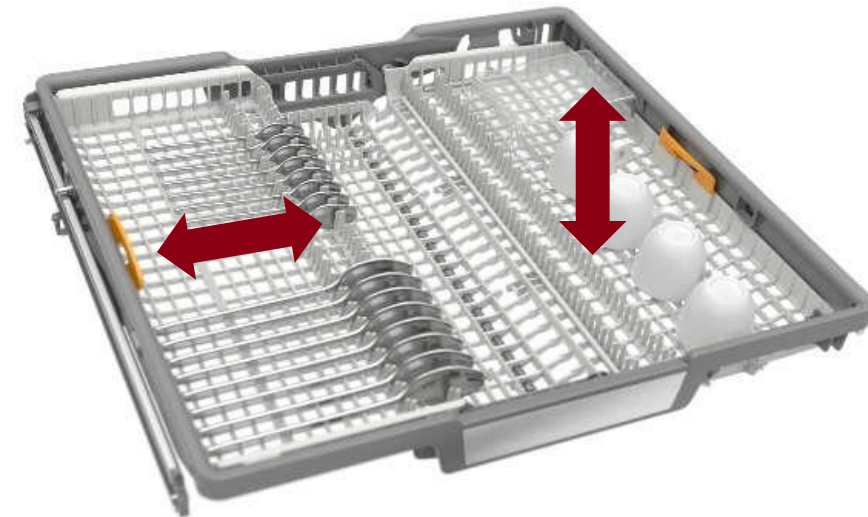

## New Feature Highlights

- **AutoDos / PowerDisk**
  - Automatic detergent dispensing depending on the cycle chosen and the soiling level of the dishes
  - PowerDisk holds enough detergent for about 20 cycles (1 month)
- **AutoStart / RemoteStart**
  - Program your dishwasher to run at a certain time on certain days
  - Start your dishwasher from your Miele@mobile app
- **Updated Cutlery Tray**
  - Left side of the tray still slides back and forth, but now the right side slides up and down to accommodate taller items
- **Updated Interior Design**
  - More robust handles and gray accents for a more modern look