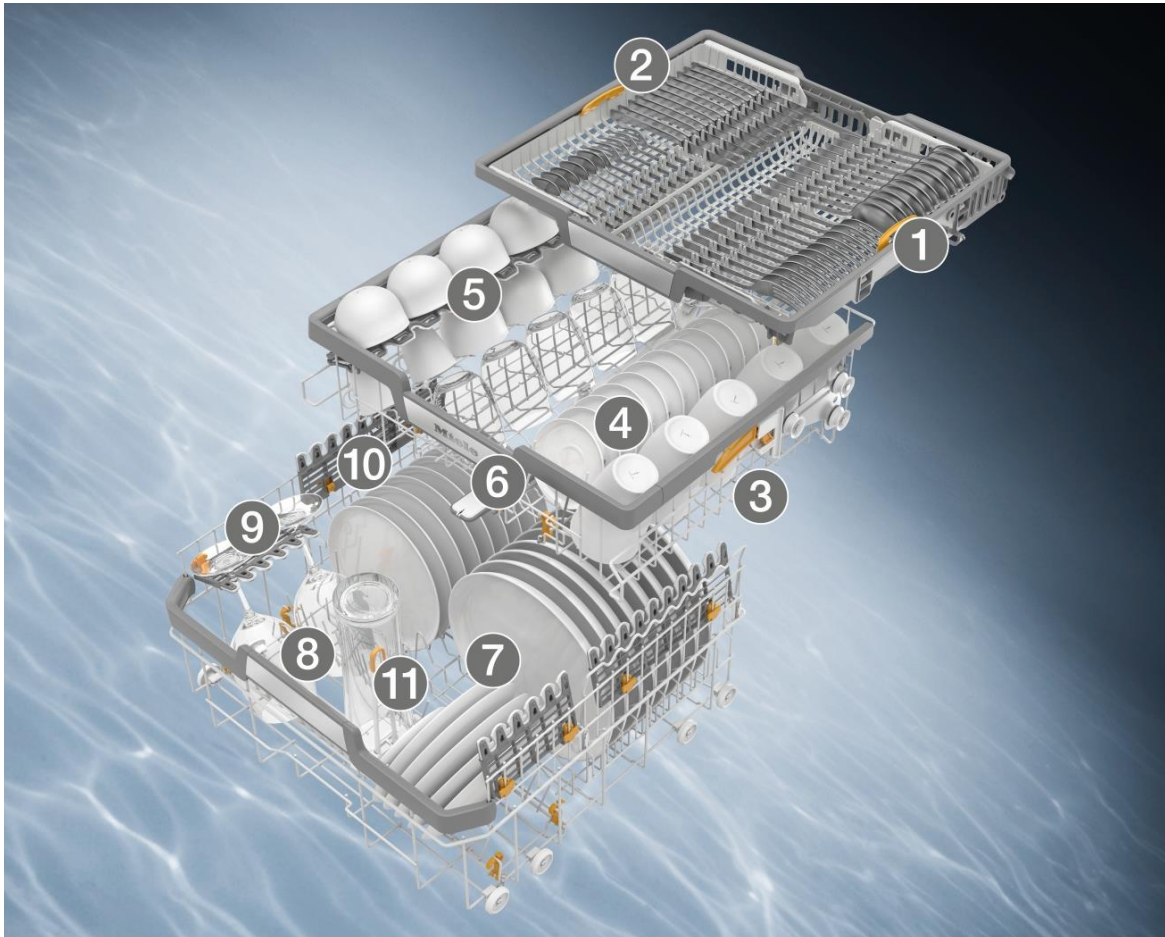

MaxiComfort Baskets

3D MultiFlex tray

- 1 height-adjustable side section on the right
- 2 adjustable side section on the left

Upper basket

- 3 height-adjustable
- 4 split hinged rows of spikes
- 5 FlexCare cup rack with pimples surface and silicone elements for wine glasses
- 6 wide handle with stainless steel, circumferential basket rail on upper and lower basket

Lower basket

- 7 MultiComfort zone
- 8 2 hinged rows of spikes
- 9 height-adjustable FlexCare glass holder
- 10 height-adjustable FlexCare glass holder with MultiClip
- 11 hinged bottle holder