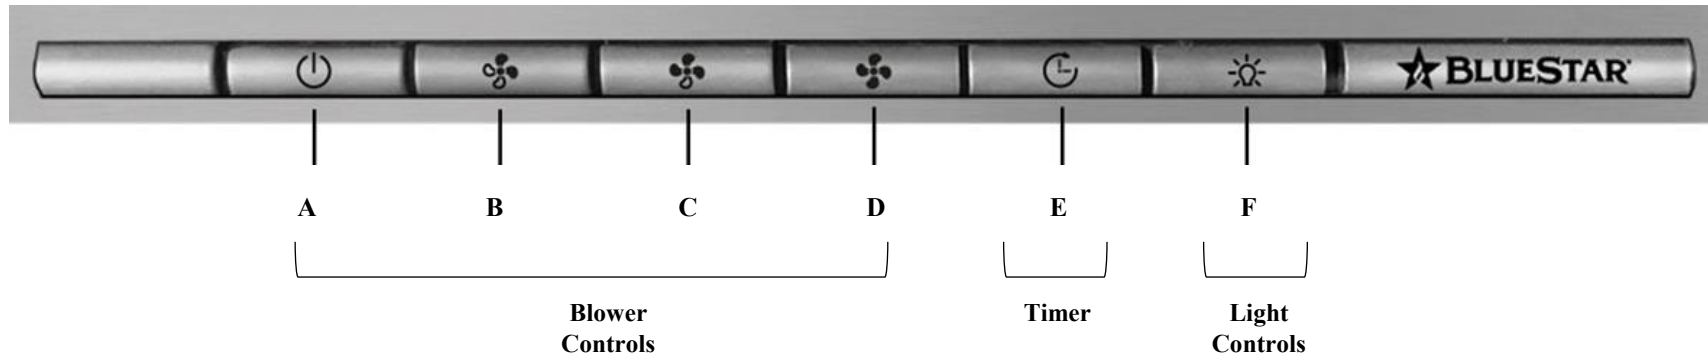

Easy Touch Control Panel

Blower Controls:

A – Blower starts on 1st speed

B – 2nd speed

C – 3rd speed

D – 4th speed (Boost Function)*

After 7 minutes of operation in Boost Mode the blower will automatically move to 3rd speed.

Additional Controls:

E – Timer

Pressing button during operation will cause blower to run for 5 minutes at its current speed. Blower will automatically shut off.

F – Light On/Off plus Dimming Feature

Press once to turn light on and off. Hold in button to adjust light intensity. Selected intensity will stay in controller memory until changed.