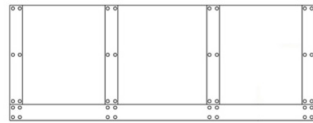

Wall Hoods

Professional Series:

Proline

Pyramid

Low Profile

**Low Profile
Recirculating**

Designer Series

Bonanza