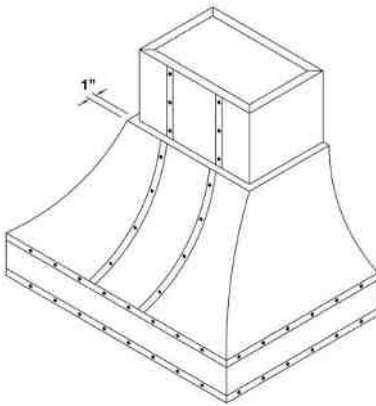

Model	Description (* Denotes item that must be specified)	UMRP	MSRP
30" WRANGLER HOODS:			
WR030MLPLT	Body: Stainless Steel | Strap/Rivets: Stainless Steel | 600 CFM	$ 5,995	$ 7,055
WR030MLPLTD	Body: Stainless Steel | Strap/Rivets: Des. Metal* | 600 CFM	$ 6,830	$ 8,035
WR030MLPLTTC	Body: Std RAL Color* | Strap/Rivets: Stainless Steel | 600 CFM	$ 6,690	$ 7,870
WR030MLPLTDC	Body: Std RAL Color* | Strap/Rivets: Des Metal* | 600 CFM	$ 7,525	$ 8,855
WR030MLPLTCF	Body: Spec. Finish* | Strap/Rivets: Stainless Steel | 600 CFM	$ 7,370	$ 8,670
WR030MLPLTDCF	Body: Spec. Finish* | Strap/Rivets: Des. Metal* | 600 CFM	$ 8,205	$ 9,655
WR030MLPLTCC	Body: Custom Color* | Strap/Rivets: Stainless Steel | 600 CFM	$ 8,360	$ 9,835
WR030MLPLTDCC	Body: Custom Color* | Strap/Rivets: Des. Metal* | 600 CFM	$ 9,195	$ 10,820
36" WRANGLER HOODS:			
WR036MLPLT	Body: Stainless Steel | Strap/Rivets: Stainless Steel | 600 CFM	$ 6,195	$ 7,290
WR036MLPLTD	Body: Stainless Steel | Strap/Rivets: Des. Metal* | 600 CFM	$ 7,250	$ 8,530
WR036MLPLTTC	Body: Std RAL Color* | Strap/Rivets: Stainless Steel | 600 CFM	$ 6,890	$ 8,105
WR036MLPLTDC	Body: Std RAL Color* | Strap/Rivets: Des Metal* | 600 CFM	$ 7,945	$ 9,345
WR036MLPLTCF	Body: Spec. Finish* | Strap/Rivets: Stainless Steel | 600 CFM	$ 7,570	$ 8,905
WR036MLPLTDCF	Body: Spec. Finish* | Strap/Rivets: Des. Metal* | 600 CFM	$ 7,945	$ 9,345
WR036MLPLTCC	Body: Custom Color* | Strap/Rivets: Stainless Steel | 600 CFM	$ 8,560	$ 10,070
WR036MLPLTDCC	Body: Custom Color* | Strap/Rivets: Des. Metal* | 600 CFM	$ 9,615	$ 11,310
DESIGNER METAL OPTIONS FOR STRAPPING & RIVETS:			
Polished Stainless	Antique Brass	Brushed Brass	Polished Brass
Antique Copper	Brushed Copper	Polished Copper	Pewter
DUCT COVERS FOR WRANGLER HOODS:			
Refer to page 86 for all Wrangler hood duct cover options			
• Included duct cover heights: 10", 16", 22", 28", 34", 40", 46"			
Refer to page 92 for Ventilation Hood Accessories			

FEATURES:

- Professional-grade smoke removal
- 3-speed fan with boost feature
- Innovative multi-stage grease capture system
- Enhanced visibility with dimmable LED lighting
- Quiet operation
- Stainless baffle filters seamlessly remove for dishwasher safe cleaning
- Easy-to-use push-button controls
- 30" & 36" models: 600 CFM internal fan included *(Must be included on order)*
- Included duct cover heights: 10", 16", 22", 28", 34", 40", 46". Must be specified on order.
- Accommodates top or rear discharge
- In-line, in-hood and remote blower compatible

CUSTOMIZATION OPTIONS:

- 1,000+ Colors & Finishes
- Designer Metals
- Custom strapping & rivets
- Full custom options

BLOWER OPTIONS	IN-HOOD		IN-LINE		REMOTE		DISCHARGE	
CFM POWER	600	1200	800	1200	1000	1400	TOP	REAR
MODEL #	BS-CFM-600-IN06	BS-CFM-1200-IN12	ATEX-0.8	ATEX-1.2	HYEX-1.0-GA	HYEX-1.4-GA		
UMRP	$695	$995	$935	$990	$1,045	$1,078		
WR030MLPLT	•		•	•	•	•	•	•
WR036MLPLT	•		•	•	•	•	•	•
WR042MLPLT	•	•	•	•	•	•	•	•
WR048MLPLT	•	•	•	•	•	•	•	•
WR054MLPLT	•	•	•	•	•	•	•	•
WR060MLPLT	•	•	•	•	•	•	•	•
WR066MLPLT	•	•	•	•	•	•	•	•