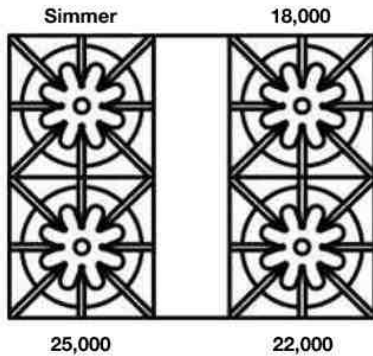

FREESTANDING RANGES: 30" PLATINUM SERIES

BlueStar Model Number Guide:

Base Model (BSP304B) 4 Burners | Natural Gas | Stainless Steel Finish | Standard Trim	Change to LP Gas Add (L) for LP/Propane Gas	Add code below for desired color (C) 190 Standard RAL (Semi-Gloss) Colors (CF) Specialty Finish (190 Matte RAL, Precious Metals & Textures) (CC) Custom Colors	Add (PLT) for Plated Trim Includes plated bezels, door handle, handle end and logo. See available options below.

FEATURES:

- 25,000 BTU PrimaNova™ burners
- All burners, plus Interchangeable Griddle and Charbroiler
- The PowR Oven™ provides 40% faster preheating and 30% increase in oven efficiency
- Gentle 130° simmer burner
- Integrated wok cooking
- Extra-large oven with True European Convection and 1850° infrared broiler
- Accommodates a full-size commercial 18" x 26" baking sheet
- Available in 1,000+ colors and finishes
- Includes full extension rack
- Handcrafted in Pennsylvania since 1880

PRODUCT SPECIFICATIONS:

- Unit Dimensions: 29.875W x 24"D x 36.75"H
- Oven Interior: 26.25"W x 20"D x 15"H
- Electrical Reqs: 120V, 60Hz, 15 AMPS, 1PH
- Gas Pressure: NAT: 5.0" WC, LP 10.0" WC
- Gas Line Size: ½"
- Unit Weight: 480 lbs.