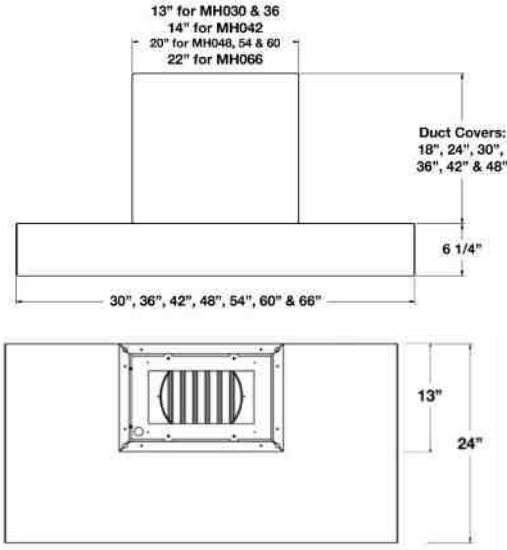

BlueStar Model Number Guide:	Base Model (MH0XXMA)	Add code below for desired color	Add (PLT) for Metal Strapping
	Manhattan | Unit Width | Internal Liner Type	(C) 190 Standard RAL (Semi-Gloss) Colors (CF) Specialty Finish (190 Matte RAL, Precious Metals & Textures) (CC) Custom Colors	Available through custom quote only at quote@bluestarcooking.com

FEATURES:

- Professional-grade smoke removal
- 3-speed fan with boost feature
- Innovative multi-stage grease capture system
- Enhanced visibility with dimmable LED lighting
- Quiet operation
- Stainless baffle filters seamlessly remove for dishwasher safe cleaning
- Easy-to-use push-button controls
- 30" & 36" models: 600 CFM internal fan included *(Must be included on order)*
- Accommodates top discharge only
- Included duct cover heights: 18", 24", 30" & 36" *(Must be specified on order.)*
- In-line, in-hood and remote blower compatible

CUSTOMIZATION OPTIONS:

- 1,000+ Colors & Finishes
- Designer Metals
- Custom strapping & rivets
- Full custom options

NOTE: HOOD MUST BE MOUNTED TO CEILING AND CEILING ACCESS MAY BE REQUIRED. PLEASE REFERENCE THE INSTALLATION MANUAL ON BLUESTARCOOKING.COM FOR DETAILS

NOTE: MUST ORDER DUCT COVER FOR BLOWER & MOUNTING PURPOSES. MINIMUM 18" HIGH

Model	Description (* Denotes item that must be specified)	UMRP	MSRP
MH030MA	30" Manhattan | Stainless Steel | 600 CFM Blower	$ 2,250	$ 2,645
MH030MAC	30" Manhattan | Std RAL Color* | 600 CFM Blower	$ 2,945	$ 3,465
MH030MACF	30" Manhattan | Specialty Finish* | 600 CFM Blower	$ 3,625	$ 4,265
MH030MACC	30" Manhattan | Custom Color* | 600 CFM Blower	$ 4,615	$ 5,430
MH036MA	36" Manhattan | Stainless Steel | 600 CFM Blower	$ 2,600	$ 3,060
MH036MAC	36" Manhattan | Std RAL Color* | 600 CFM Blower	$ 3,295	$ 3,875
MH036MACF	36" Manhattan | Specialty Finish* | 600 CFM Blower	$ 3,975	$ 4,675
MH036MACC	36" Manhattan | Custom Color* | 600 CFM Blower	$ 4,965	$ 5,840
MH042MA	42" Manhattan | Stainless Steel	$ 2,895	$ 3,405
MH042MAC	42" Manhattan | Std RAL Color*	$ 3,790	$ 4,460
MH042MACF	42" Manhattan | Specialty Finish*	$ 4,490	$ 5,280
MH042MACC	42" Manhattan | Custom Color*	$ 5,535	$ 6,510
MH048MA	48" Manhattan | Stainless Steel	$ 2,995	$ 3,525
MH048MAC	48" Manhattan | Std RAL Color*	$ 3,890	$ 4,575
MH048MACF	48" Manhattan | Specialty Finish*	$ 4,590	$ 5,400
MH048MACC	48" Manhattan | Custom Color*	$ 5,635	$ 6,630
MH054MA	54" Manhattan | Stainless Steel	$ 3,995	$ 4,700
MH054MAC	54" Manhattan | Std RAL Color*	$ 4,890	$ 5,755
MH054MACF	54" Manhattan | Specialty Finish*	$ 5,590	$ 6,575
MH054MACC	54" Manhattan | Custom Color*	$ 6,635	$ 7,805
MH060MA	60" Manhattan | Stainless Steel	$ 4,195	$ 4,935
MH060MAC	60" Manhattan | Std RAL Color*	$ 5,090	$ 5,990
MH060MACF	60" Manhattan | Specialty Finish*	$ 5,790	$ 6,810
MH060MACC	60" Manhattan | Custom Color*	$ 6,835	$ 8,040
MH066MA	66" Manhattan | Stainless Steel	$ 4,295	$ 5,055
MH066MAC	66" Manhattan | Std RAL Color*	$ 5,190	$ 6,105
MH066MACF	66" Manhattan | Specialty Finish*	$ 5,890	$ 6,930
MH066MACC	66" Manhattan | Custom Color*	$ 6,935	$ 8,160

DUCT COVERS FOR MANHATTAN HOODS:

Refer to page 84 for all Manhattan hood duct cover options
• Included duct cover heights: 18", 24", 30" & 36" | Also available in 42" & 48" for additional charge
Refer to page 92 for Ventilation Hood Accessories