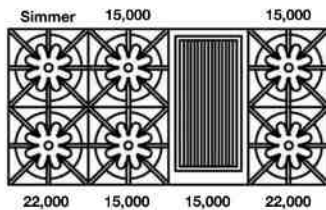

48" Nova (RNB) Series with 12" Charbroiler

Model	Description (* Denotes item that must be specified)	UMRP	MSRP
Natural Gas Models: 48" Nova (RNB) Series with 12" Charbroiler			
RNB486CBV2	6 Burner | 12" Charbroiler | Nat Gas | Stainless Steel | Standard Trim	$10,895	$12,820
RNB486CBV2PLT	6 Burner | 12" Charbroiler | Nat Gas | Stainless Steel | Plated Trim*	$12,380	$14,565
RNB486CBV2C	6 Burner | 12" Charbroiler | Nat Gas | Std RAL Paint* | Standard Trim	$11,790	$13,870
RNB486CBV2CPLT	6 Burner | 12" Charbroiler | Nat Gas | Std RAL Paint* | Plated Trim*	$13,275	$15,620
RNB486CBV2CF	6 Burner | 12" Charbroiler | Nat Gas | Specialty Finish* | Standard Trim	$12,490	$14,695
RNB486CBV2CFPLT	6 Burner | 12" Charbroiler | Nat Gas | Specialty Finish* | Plated Trim*	$13,975	$16,440
RNB486CBV2CC	6 Burner | 12" Charbroiler | Nat Gas | Custom Color* | Standard Trim	$13,535	$15,925
RNB486CBV2CCPLT	6 Burner | 12" Charbroiler | Nat Gas | Custom Color* | Plated Trim*	$15,020	$17,670
LP/Propane Models: 48" Nova (RNB) Series with 12" Charbroiler			
RNB486CBV2L	6 Burner | 12" Charbroiler | LP Gas | Stainless Steel | Standard Trim	$10,895	$12,820
RNB486CBV2LPLT	6 Burner | 12" Charbroiler | LP Gas | Stainless Steel | Plated Trim*	$12,380	$14,565
RNB486CBV2LC	6 Burner | 12" Charbroiler | LP Gas | Std RAL Paint* | Standard Trim	$11,790	$13,870
RNB486CBV2LCPLT	6 Burner | 12" Charbroiler | LP Gas | Std RAL Paint* | Plated Trim*	$13,275	$15,620
RNB486CBV2LCF	6 Burner | 12" Charbroiler | LP Gas | Specialty Finish* | Standard Trim	$12,490	$14,695
RNB486CBV2LCFPLT	6 Burner | 12" Charbroiler | LP Gas | Specialty Finish* | Plated Trim*	$13,975	$16,440
RNB486CBV2LCC	6 Burner | 12" Charbroiler | LP Gas | Custom Color* | Standard Trim	$13,535	$15,925
RNB486CBV2LCCPLT	6 Burner | 12" Charbroiler | LP Gas | Custom Color* | Plated Trim*	$15,020	$17,670
Customization & Accessory Options: (See page 16) | Total Knobs: 9