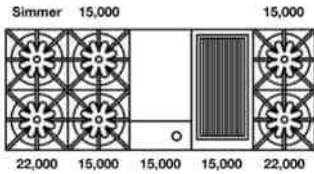

Natural Gas Models: 60" Nova Series Rangetop with 12" Griddle & Charbroiler			
RGTNB4606GCBV2	6 Burner | 12" Griddle & Char Br. | Nat Gas | Stainless Steel | Standard Trim	$8,995	$10,580
RGTNB606GCBV2PLT	6 Burner | 12" Griddle & Char Br. | Nat Gas | Stainless Steel | Plated Trim*	$10,185	$11,980
LP/Propane Models: 60" Nova Series Rangetop with 12" Griddle & Charbroiler			
RGTNB606GCBV2L	6 Burner | 12" Griddle & Char Br. | LP Gas | Stainless Steel | Standard Trim	$8,995	$10,580
RGTNB606GCBV2LPLT	6 Burner | 12" Griddle & Char Br. | LP Gas | Stainless Steel | Plated Trim*	$10,185	$11,980
Customization & Accessory Options: (See page 46) | Total Knobs: 8			

60" Nova (RNB) Rangetop with 24" French Top