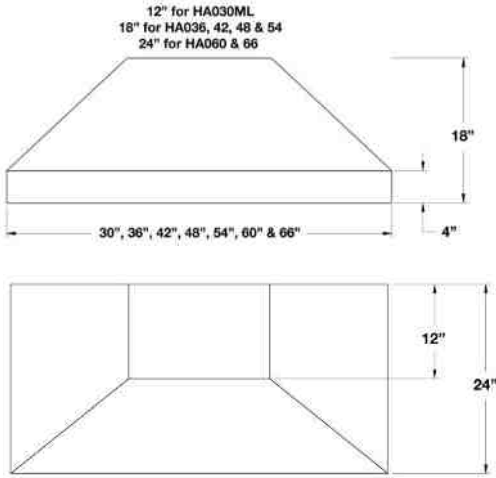

BlueStar Model Number Guide:	Base Model (HA0XXML)	Add code below for desired color	Add (PLT) for Metal Strapping
	Hampton | Unit Width | Internal Liner Type	(C) 190 Standard RAL (Semi-Gloss) Colors (CF) Specialty Finish (190 Matte RAL, Precious Metals & Textures) (CC) Custom Colors	Available through custom quote only at quote@bluestarcooking.com

Model	Description (* Denotes item that must be specified)	UMRP	MSRP
HA030ML	30" Hampton | Stainless Steel | 600 CFM Blower	$ 2,295	$ 2,700
HA030MLC	30" Hampton | Std RAL Color* | 600 CFM Blower	$ 2,990	$ 3,520
HA030MLCF	30" Hampton | Specialty Finish* | 600 CFM Blower	$ 3,670	$ 4,320
HA030MLCC	30" Hampton | Custom Color* | 600 CFM Blower	$ 4,660	$ 5,480
HA036ML	36" Hampton | Stainless Steel | 600 CFM Blower	$ 2,495	$ 2,935
HA036MLC	36" Hampton | Std RAL Color* | 600 CFM Blower	$ 3,190	$ 3,755
HA036MLCF	36" Hampton | Specialty Finish* | 600 CFM Blower	$ 3,870	$ 4,555
HA036MLCC	36" Hampton | Custom Color* | 600 CFM Blower	$ 4,860	$ 5,720
HA042ML	42" Hampton | Stainless Steel	$ 3,295	$ 3,875
HA042MLC	42" Hampton | Std RAL Color*	$ 4,190	$ 4,930
HA042MLCF	42" Hampton | Specialty Finish*	$ 4,890	$ 5,755
HA042MLCC	42" Hampton | Custom Color*	$ 5,935	$ 6,980
HA048ML	48" Hampton | Stainless Steel	$ 3,395	$ 3,995
HA048MLC	48" Hampton | Std RAL Color*	$ 4,290	$ 5,045
HA048MLCF	48" Hampton | Specialty Finish*	$ 4,990	$ 5,870
HA048MLCC	48" Hampton | Custom Color*	$ 6,035	$ 7,100
HA054ML	54" Hampton | Stainless Steel	$ 3,495	$ 4,110
HA054MLC	54" Hampton | Std RAL Color*	$ 4,390	$ 5,165
HA054MLCF	54" Hampton | Specialty Finish*	$ 5,090	$ 5,990
HA054MLCC	54" Hampton | Custom Color*	$ 6,135	$ 7,220
HA060ML	60" Hampton | Stainless Steel	$ 3,595	$ 4,230
HA060MLC	60" Hampton | Std RAL Color*	$ 4,490	$ 5,280
HA060MLCF	60" Hampton | Specialty Finish*	$ 5,190	$ 6,105
HA060MLCC	60" Hampton | Custom Color*	$ 6,235	$ 7,335
HA066ML	60" Hampton | Stainless Steel	$ 3,695	$ 4,345
HA066MLC	60" Hampton | Std RAL Color*	$ 4,590	$ 5,400
HA066MLCF	60" Hampton | Specialty Finish*	$ 5,290	$ 6,225
HA066MLCC	60" Hampton | Custom Color*	$ 6,335	$ 7,455

FEATURES:

- Professional-grade smoke removal
- 3-speed fan with boost feature
- Innovative multi-stage grease capture system
- Enhanced visibility with dimmable LED lighting
- Quiet operation
- Stainless baffle filters seamlessly remove for dishwasher safe cleaning
- Easy-to-use push-button controls
- 30" & 36" models: 600 CFM internal fan included (*Must be included on order*)
- Included duct cover heights: 6", 12", 18", 24" or 30". Must be specified on order.
- Accommodates top or rear discharge
- Duct free recirculating kits available for 30", 36", 42" & 48" models (Sold separately – see page 71)
- In-line, in-hood and remote blower compatible

CUSTOMIZATION OPTIONS:

- 1,000+ Colors & Finishes
- Designer Metals
- Custom strapping & rivets
- Full custom options

DUCT COVERS FOR HAMPTON HOODS:
Refer to page 85 for all Hampton hood duct cover options
• Included duct cover heights: 6", 12", 18", 24" & 30" | Also available in 36", 42" & 48" for additional charge
Refer to page 92 for Ventilation Hood Accessories