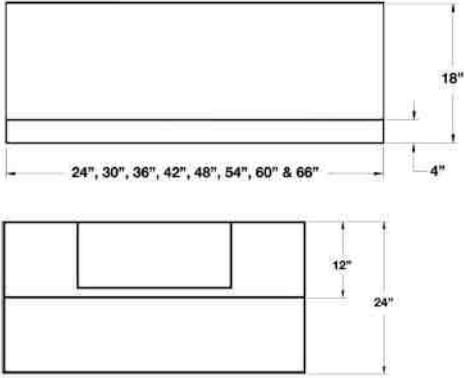

PROFESSIONAL SERIES: PROLINE WALL HOOD

BlueStar Model Number Guide:	Base Model (PLOXXML) Proline | Unit Width | Internal Liner Type	Add code below for desired color (C) 190 Standard RAL (Semi-Gloss) Colors (CF) Specialty Finish (190 Matte RAL, Precious Metals & Textures) (CC) Custom Colors	Add (PLT) for Metal Strapping Not available on this model

FEATURES: 30" – 66" MODELS

- Professional-grade smoke removal
- 3-speed fan with boost feature
- Innovative multi-stage grease capture system
- Enhanced visibility with dimmable LED lighting
- Quiet operation
- Stainless baffle filters seamlessly remove for dishwasher safe cleaning
- Easy-to-use push-button controls
- 30" & 36" models: 600 CFM internal fan included *(Must be included on order)*
- Accommodates top or rear discharge
- Duct free recirculating kits available for 30", 36", 42" & 48" models (Sold separately – Max. 600CFM)
- In-line, in-hood and remote blower compatible

FEATURES: 24" MODELS

- Commercial-grade stainless steel construction
- 3-speed fan/variable light control
- Halogen lights
- Accommodates top or rear discharge
- 600 CFM internal fan included

DUCT COVER OPTIONS:			
Model	Description	UMRP	MSRP
DCSW03012	30" wide x 12" high	$395	$465
DCSW03612	36" wide x 12" high	$415	$490
DCSW04212	42" wide x 12" high	$445	$525
DCSW04812	48" wide x 12" high	$495	$580
DCSW05412	54" wide x 12" high	$515	$605
DCSW06012	60" wide x 12" high	$595	$700
DCSW06612	66" wide x 12" high	$615	$725

See page 71 for Duct Free Kits