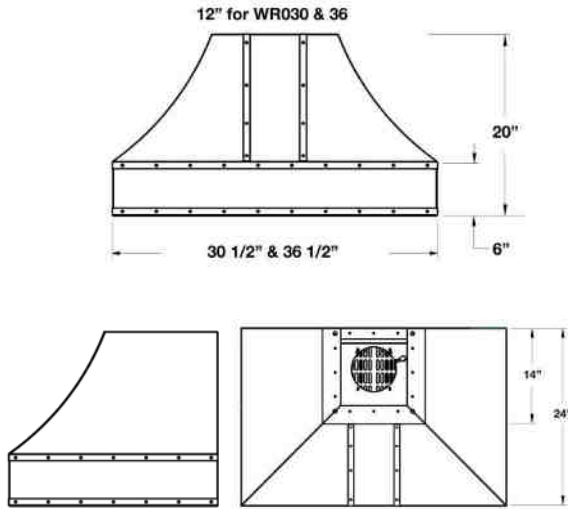

DESIGNER SERIES: 30" & 36" WRANGLER WALL HOODS

REQUEST A QUOTE
QUOTE@BLUESTARCOOKING.COM

BlueStar Model Number Guide:	Base Model (WROXXMLPLT) Wrangler | Unit Width | Internal Liner Type | Brushed Stainless Steel Strapping & Rivets	Add code below for desired color (C) 190 Standard RAL (Semi-Gloss) Colors (CF) Specialty Finish (190 Matte RAL, Precious Metals & Textures) (CC) Custom Colors	Add (PLT) for Metal Strapping Standard: Brushed Stainless Steel See below for Designer Metal strapping and rivet options

** Additional 1/2" in width includes strapping & rivets **