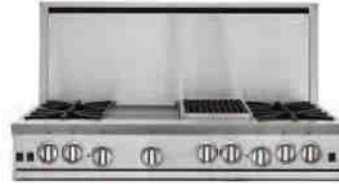

Door Options

Standard, Swing Left, Swing Right, and French Doors

Burner Configurations

Integrated Griddles, Charbroilers, and French Tops

Backguard Options

Island, 6", 17", and 24"

Blower Options

In-hood, In-line, and Remote