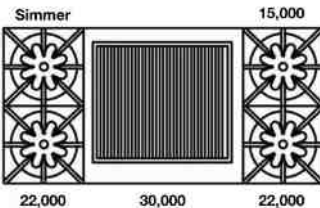

48" Nova (RNB) Series with 24" Charbroiler

Model	Description (* Denotes item that must be specified)	UMRP	MSRP
Natural Gas Models: 48" Nova (RNB) Series with 24" Charbroiler			
RNB484CBV2	4 Burner | 24" Charbroiler | Nat Gas | Stainless Steel | Standard Trim	$11,695	$13,760
RNB484CBV2PLT	4 Burner | 24" Charbroiler | Nat Gas | Stainless Steel | Plated Trim*	$13,180	$15,505
RNB484CBV2C	4 Burner | 24" Charbroiler | Nat Gas | Std RAL Paint* | Standard Trim	$12,590	$14,810
RNB484CBV2CPLT	4 Burner | 24" Charbroiler | Nat Gas | Std RAL Paint* | Plated Trim*	$14,075	$16,560
RNB484CBV2CF	4 Burner | 24" Charbroiler | Nat Gas | Specialty Finish* | Standard Trim	$13,290	$15,635
RNB484CBV2CFPLT	4 Burner | 24" Charbroiler | Nat Gas | Specialty Finish* | Plated Trim*	$14,775	$17,380
RNB484CBV2CC	4 Burner | 24" Charbroiler | Nat Gas | Custom Color* | Standard Trim	$14,335	$16,865
RNB484CBV2CCPLT	4 Burner | 24" Charbroiler | Nat Gas | Custom Color* | Plated Trim*	$15,820	$18,610
LP/Propane Models: 48" Nova (RNB) Series with 12" Charbroiler			
RNB484CBV2L	4 Burner | 24" Charbroiler | LP Gas | Stainless Steel | Standard Trim	$11,695	$13,760
RNB484CBV2LPLT	4 Burner | 24" Charbroiler | LP Gas | Stainless Steel | Plated Trim*	$13,180	$15,505
RNB484CBV2LC	4 Burner | 24" Charbroiler | LP Gas | Std RAL Paint* | Standard Trim	$12,590	$14,810
RNB484CBV2LCPLT	4 Burner | 24" Charbroiler | LP Gas | Std RAL Paint* | Plated Trim*	$14,075	$16,560
RNB484CBV2LCF	4 Burner | 24" Charbroiler | LP Gas | Specialty Finish* | Standard Trim	$13,290	$15,635
RNB484CBV2LCFPLT	4 Burner | 24" Charbroiler | LP Gas | Specialty Finish* | Plated Trim*	$14,775	$17,380
RNB484CBV2LCC	4 Burner | 24" Charbroiler | LP Gas | Custom Color* | Standard Trim	$14,335	$16,865
RNB484CBV2LCCPLT	4 Burner | 24" Charbroiler | LP Gas | Custom Color* | Plated Trim*	$15,820	$18,610
Customization & Accessory Options: (See page 16) | Total Knobs: 8