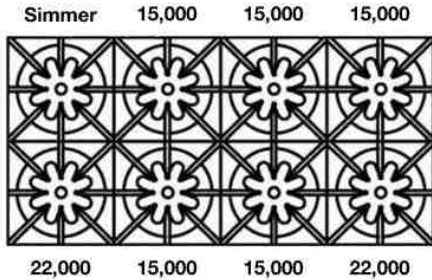

FREESTANDING RANGES: 48" NOVA (RNB) SERIES

BlueStar Model Number Guide:

Base Model (RNB488BV2) 8 Burners | Natural Gas | Stainless Steel Finish | Standard Trim	Change to LP Gas Add (L) for LP/Propane Gas	Add code below for desired color (C) 190 Standard RAL (Semi-Gloss) Colors (CF) Specialty Finish (190 Matte RAL, Precious Metals & Textures) (CC) Custom Colors	Add (PLT) for Plated Trim Includes plated bezels, door handle, handle end and logo. See available options below.

Model	Description (* Denotes item that must be specified)	UMRP	MSRP
Natural Gas Models: 48" Nova (RNB) Series			
RNB488BV2	8 Burner | Nat Gas | Stainless Steel | Standard Trim	$9,995	$11,760
RNB488BV2PLT	8 Burner | Nat Gas | Stainless Steel | Plated Trim*	$11,480	$13,505
RNB488BV2C	8 Burner | Nat Gas | Std RAL Color* | Standard Trim	$10,890	$12,810
RNB488BV2CPLT	8 Burner | Nat Gas | Std RAL Color* | Plated Trim*	$12,375	$14,560
RNB488BV2CF	8 Burner | Nat Gas | Specialty Finish* | Standard Trim	$11,590	$13,635
RNB488BV2CFPLT	8 Burner | Nat Gas | Specialty Finish* | Plated Trim*	$13,075	$15,380
RNB488BV2CC	8 Burner | Nat Gas | Custom Color* | Standard Trim	$12,635	$14,865
RNB488BV2CCPLT	8 Burner | Nat Gas | Custom Color* | Plated Trim*	$14,120	$16,610
LP/Propane Models: 48" Nova (RNB) Series			
RNB488BV2L	8 Burner | LP Gas | Stainless Steel | Standard Trim	$9,995	$11,760
RNB488BV2LPLT	8 Burner | LP Gas | Stainless Steel | Plated Trim*	$11,480	$13,505
RNB488BV2LC	8 Burner | LP Gas | Std RAL Color* | Standard Trim	$10,890	$12,810
RNB488BV2LCPLT	8 Burner | LP Gas | Std RAL Color* | Plated Trim*	$12,375	$14,560
RNB488BV2LCF	8 Burner | LP Gas | Specialty Finish* | Standard Trim	$11,590	$13,635
RNB488BV2LCFPLT	8 Burner | LP Gas | Specialty Finish* | Plated Trim*	$13,075	$15,380
RNB488BV2LCC	8 Burner | LP Gas | Custom Color* | Standard Trim	$12,635	$14,865
RNB488BV2LCCPLT	8 Burner | LP Gas | Custom Color* | Plated Trim*	$14,120	$16,610
BACKGUARD OPTIONS:			
All BlueStar freestanding appliances must be installed with a UL approved backguard. Unless otherwise specified, an island trim UL approved backguard will be entered at no charge.			
IT48BSP	Island Trim (Included)	$655	$770
BG648BSP	6" Backguard	$710	$835
BG4817BSP	17" Backguard	$1,485	$1,745
SDHS48BSP	24" High Shelf	$1,595	$1,875
KNOB & PAINTED BODY SIDE OPTIONS: (Total Knobs: 10)			
Painted Body Sides	Add Painted Sides (All colors)	$470	$555
STD BLACK – KNOB	RCS Series Black Knob (Ordered with unit)	N/C	N/C
PAINT – C - KNOB	Standard 190 RAL Color Knob	$90 ea.	$105 ea.
PAINT – CF - KNOB	Specialty Finish (Matte RAL; Textured RAL or Precious Metals) Knob	$140 ea.	$165 ea.
PLATED – KNOB	Plated Trim Knob (See options below)	$180 ea.	$210 ea.
SWING DOOR OPTIONS:			
SWING DOOR – LH	Swing Door – Left Hinge for Nova (RNB) Series	$1,045	$1,230
SWING DOOR – RH	Swing Door – Right Hinge for Nova (RNB) Series	$1,045	$1,230
PLATED TRIM OPTIONS: (Includes bezels, door handle, handle ends and logo)			
Antique Brass, Brushed Brass, Polished Brass, Antique Copper, Brushed Copper, Polished Copper, Chrome, Oil Rubbed Bronze & Pewter			
See page 31 for additional customization and accessories for Freestanding Ranges			

FEATURES: