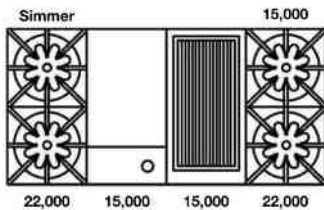

FREESTANDING RANGES: 48" NOVA (RNB) SERIES

**48" Nova (RNB) Series
with 12" Griddle & Charbroiler**

Model	Description (* Denotes item that must be specified)	UMRP	MSRP
Natural Gas Models: 48" Nova (RNB) Series with 12" Griddle & Charbroiler			
RNB484GCBV2	4 Burner | 12" Griddle & Char Br. | Nat Gas | Stainless Steel | Standard Trim	$11,795	$13,875
RNB484GCBV2PLT	4 Burner | 12" Griddle & Char Br. | Nat Gas | Stainless Steel | Plated Trim*	$13,280	$15,625
RNB484GCBV2C	4 Burner | 12" Griddle & Char Br. | Nat Gas | Std RAL Paint* | Standard Trim	$12,690	$14,930
RNB484GCBV2CPLT	4 Burner | 12" Griddle & Char Br. | Nat Gas | Std RAL Paint* | Plated Trim*	$14,175	$16,675
RNB484GCBV2CF	4 Burner | 12" Griddle & Char Br. | Nat Gas | Specialty Finish* | Standard Trim	$13,390	$15,755
RNB484GCBV2CFPLT	4 Burner | 12" Griddle & Char Br. | Nat Gas | Specialty Finish* | Plated Trim*	$14,875	$17,500
RNB484GCBV2CC	4 Burner | 12" Griddle & Char Br. | Nat Gas | Custom Color* | Standard Trim	$14,435	$16,980
RNB484GCBV2CCPLT	4 Burner | 12" Griddle & Char Br. | Nat Gas | Custom Color* | Plated Trim*	$15,920	$18,730
LP/Propane Models: 48" Nova (RNB) Series with 12" Griddle & Charbroiler			
RNB484GCBV2L	4 Burner | 12" Griddle & Char Br | LP Gas | Stainless Steel | Standard Trim	$11,795	$13,875
RNB484GCBV2LPLT	4 Burner | 12" Griddle & Char Br | LP Gas | Stainless Steel | Plated Trim*	$13,280	$15,625
RNB484GCBV2LC	4 Burner | 12" Griddle & Char Br | LP Gas | Std RAL Paint* | Standard Trim	$12,690	$14,930
RNB484GCBV2LCPLT	4 Burner | 12" Griddle & Char Br | LP Gas | Std RAL Paint* | Plated Trim*	$14,175	$16,675
RNB484GCBV2LCF	4 Burner | 12" Griddle & Char Br | LP Gas | Specialty Finish* | Standard Trim	$13,390	$15,755
RNB484GCBV2LCFPLT	4 Burner | 12" Griddle & Char Br | LP Gas | Specialty Finish* | Plated Trim*	$14,875	$17,500
RNB484GCBV2LCC	4 Burner | 12" Griddle & Char Br | LP Gas | Custom Color* | Standard Trim	$14,435	$16,980
RNB484GCBV2LCCPLT	4 Burner | 12" Griddle & Char Br | LP Gas | Custom Color* | Plated Trim*	$15,920	$18,730
Customization & Accessory Options: (See page 16) | Total Knobs: 8