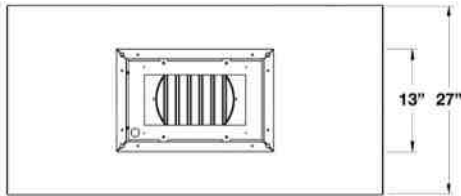

DESIGNER SERIES: MANHATTAN ISLAND HOODS

BlueStar Model Number Guide:	Base Model (BS-MANH-I-XX-SS) Manhattan Island | Unit Width	Add code below for desired color Reference color pricing below	Add (PLT) for Metal Strapping Available through custom quote only at quote@bluestarcooking.com

FEATURES:

- Commercial grade stainless steel construction
- Welded seamless corners
- Commercial style stainless steel baffle filter system
- 3-speed blower/variable light control
- 30" & 36" models: 600 CFM internal fan included
  (Must be included on order)
- Accommodates top discharge only
- Included duct cover heights: 18", 24", 30" & 36"
  (Must be specified on order.)
- Remote and In-line fans available

CUSTOMIZATION OPTIONS:

- 1,000+ Colors & Finishes
- Designer Metals
- Custom strapping & rivets
- Full custom options

Model	Description (* Denotes item that must be specified)	UMRP	MSRP
BS-MANH-I-30-SS	30" Manhattan | Stainless Steel | 600 CFM Blower	$ 2,700	$ 3,175
BS-MANH-I-36-SS	36" Manhattan | Stainless Steel | 600 CFM Blower	$ 3,120	$ 3,670
BS-MANH-I-42-SS	42" Manhattan | Stainless Steel | 600 CFM Blower	$ 3,475	$ 4,090
BS-MANH-I-48-SS	48" Manhattan | Stainless Steel | 600 CFM Blower	$ 3,595	$ 4,230
BS-MANH-I-54-SS	54" Manhattan | Stainless Steel | 600 CFM Blower	$ 3,595	$ 4,230
BS-MANH-I-60-SS	60" Manhattan | Stainless Steel | 600 CFM Blower	$ 4,695	$ 5,525
BS-MANH-I-66-SS	66" Manhattan | Stainless Steel | 600 CFM Blower	$ 4,895	$ 5,760

DUCT COVERS FOR INCLINE HOODS:

Refer to page 89 for all Manhattan Island hood duct cover options
• Included duct cover heights: 18", 24", 30" & 36" | Also available in 42" & 48" for additional charge
Refer to page 92 for Ventilation Hood Accessories

NOTE: HOOD MUST BE MOUNTED TO CEILING AND CEILING ACCESS MAY BE REQUIRED. PLEASE REFERENCE THE INSTALLATION MANUAL ON BLUESTARCOOKING.COM FOR DETAILS

NOTE: MUST ORDER DUCT COVER FOR BLOWER & MOUNTING PURPOSES. MINIMUM 18" HIGH

BLOWER OPTIONS	IN-HOOD		IN-LINE		REMOTE		DISCHARGE		
	CFM POWER	600	1200	800	1200	1000	1400	TOP	REAR
MODEL #	BS-CFM-600	BS-CFM-1200	ATEX-0.8	ATEX-1.2	HYEX-1.0-GA	HYEX-1.4-GA			
UMRP	$695	$995	$935	$990	$1,045	$1,078			
BS-MANH-I-30-SS	•		•	•	•	•	•	•	•
BS-MANH-I-36-SS	•	•	•	•	•	•	•	•	•
BS-MANH-I-42-SS	•	•	•	•	•	•	•	•	•
BS-MANH-I-48-SS	•	•	•	•	•	•	•	•	•
BS-MANH-I-54-SS	•	•	•	•	•	•	•	•	•
BS-MANH-I-60-SS	•	•	•	•	•	•	•	•	•
BS-MANH-I-66-SS	•	•	•	•	•	•	•	•	•

Denotes blower compatible with specific ventilation hood size. ATEX In-line and HY-EX Remote designated blowers are not compatible with this ventilation hood.