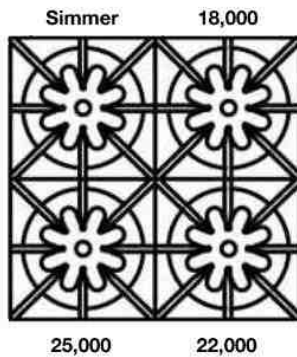

Get the Look: 48" Platinum Series Range with Professional Metal Liner

FREESTANDING RANGES: 24" PLATINUM SERIES

BlueStar Model Number Guide:			
Base Model (BSP244B) 4 Burners Natural Gas Stainless Steel Finish Standard Trim	Change to LP Gas Add (L) for LP/Propane Gas	Add code below for desired color (C) 190 Standard RAL (Semi-Gloss) Colors (CF) Specialty Finish (190 Matte RAL, Precious Metals & Textures) (CC) Custom Colors	Add (PLT) for Plated Trim Includes plated bezels, door handle, handle end and logo. See available options below.