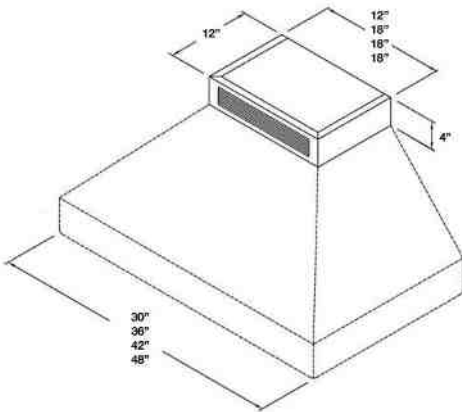

RECIRCULATING KITS: CHIMNEY WALL HOODS

Model	Description	UMRP	MSRP
PH-RHKC-30-SS	30" Chimney Recirculating Kit	$ 895	$ 1,055
PH-RHKC-36-SS	36" Chimney Recirculating Kit	$ 945	$ 1,110
PH-RHKC-42-SS	42" Chimney Recirculating Kit	$ 945	$ 1,110
PH-RHKC-48-SS	48" Chimney Recirculating Kit	$ 945	$ 1,110

FEATURES:

- Seamed construction
- Includes charcoal filter
- Stainless steel finish
- Use only with 600 CFM In-hood fan - *Sold separately*
- Compatible with Pyramid and Hampton hoods only
- Duct cover can not be attached above recirculating kits