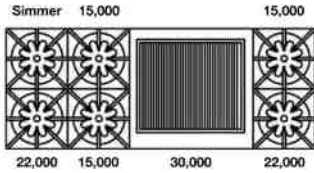

RANGETOPS: 60" NOVA (RNB) SERIES

60" Nova (RNB) Rangetop with 24" Charbroiler

Model	Description (*) Denotes item that must be specified	UMRP	MSRP
Natural Gas Models: 60" Nova Series Rangetop with 24" Charbroiler			
RGTNB606CBV2	6 Burner | 12" Charbroiler | Nat Gas | Stainless Steel | Standard Trim	$8,595	$10,110
RGTNB606CBV2PLT	6 Burner | 12" Charbroiler | Nat Gas | Stainless Steel | Plated Trim*	$9,785	$11,510
LP/Propane Models: 60" Nova Series Rangetop			
RGTNB606CBV2L	6 Burner | 12" Charbroiler | LP Gas | Stainless Steel | Standard Trim	$8,595	$10,110
RGTNB606CBV2LPLT	6 Burner | 12" Charbroiler | LP Gas | Stainless Steel | Plated Trim*	$9,785	$11,510
Customization & Accessory Options: (See page 46) | Total Knobs: 8			

60" Nova (RNB) Rangetop with 12" Griddle & Charbroiler