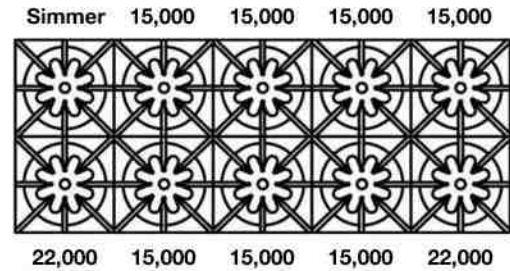

RANGETOPS: 60" NOVA (RNB) SERIES

BlueStar Model Number Guide:			
Base Model (RGTNB6010BV2) 10 Burners | Natural Gas | Stainless Steel Finish | Standard Trim	Change to LP Gas Add (L) for LP/Propane Gas	Add code below for desired color Not available on Rangetop or Cooktop models	Add (PLT) for Plated Trim Includes plated bezels and logo. See available options below.

Model	Description (* Denotes item that must be specified)	UMRP	MSRP
Natural Gas Models: 60" Nova Series Rangetop			
RGTNB6010BV2	10 Burners | Nat Gas | Stainless Steel | Std Trim	$8,595	$10,110
RGTNB6010BV2PLT	10 Burners | Nat Gas | Stainless Steel | Plated Trim*	$9,785	$11,510
LP/Propane Models: 60" Nova Series Rangetop			
RGTNB6010BV2L	10 Burners | LP Gas | Stainless Steel | Std Trim	$8,595	$10,110
RGTNB6010BV2LPLT	10 Burners | LP Gas | Stainless Steel | Plated Trim*	$9,785	$11,510
BACKGUARD OPTIONS:			
All BlueStar freestanding appliances must be installed with a UL approved backguard. Unless otherwise specified, an island trim UL approved backguard will be entered at no charge.			
IT60BSP	Island Trim (Included)	$825	$970
BG660BSP	6" Backguard	$1,045	$1,230
BG6017BSP	17" Backguard	$1,695	$1,995
SDHS60BSP	24" High Shelf	$1,975	$2,325
KNOB OPTIONS: (Total Knobs: 10)			
STD BLACK – KNOB	RCS Series Black Knob (Ordered with unit)	N/C	N/C
PAINT – C - KNOB	Standard 190 RAL Color Knob	$90 ea.	$105 ea.
PAINT – CF - KNOB	Specialty Finish (Matte RAL; Textured RAL or Precious Metals) Knob	$140 ea.	$165 ea.
PLATED – KNOB	Plated Trim Knob (See options below)	$180 ea.	$210 ea.
PLATED TRIM OPTIONS: (Includes bezels and logo)			
Antique Brass, Brushed Brass, Polished Brass, Antique Copper, Brushed Copper, Polished Copper, Chrome, Oil Rubbed Bronze & Pewter			
See page 51 for additional customization and accessories for Rangetops and Cooktops			

FEATURES:

- 22,000 BTU UltraNova™ burners & 15,000 BTU Nova™ burners
- Precise 130° simmer burner
- Available with all burners or add integrated griddle, charbroiler or French top
- Integrated wok cooking
- Handcrafted in Pennsylvania since 1880

PRODUCT SPECIFICATIONS:

- Unit Dimensions: 59.875"W x 24"D x 8.625"H
- Electrical Reqs: 120V, 60Hz, 15 AMPS, 1PH
- Gas Pressure: NAT: 5.0" WC, LP 10.0" WC
- Gas Line Size: 3/4"
- Unit Weight: 330 lbs.