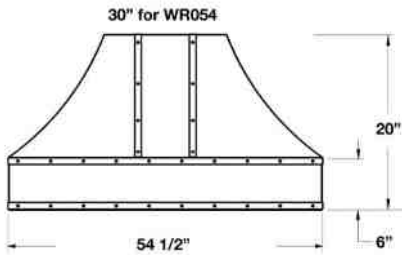

DESIGNER SERIES: 42", 48", 54", 60" & 66" WRANGLER WALL HOODS

** Additional 1/2" in width includes strapping & rivets **

42" WRANGLER HOODS		UMRP	MSRP
WR042MLPLT	Body: Stainless Steel | Strap/Rivets: Stainless Steel	$ 6,295	$ 7,405
WR042MLPLTD	Body: Stainless Steel | Strap/Rivets: Des. Metal*	$ 7,350	$ 8,645
WR042MLPLTC	Body: Std RAL Color* | Strap/Rivets: Stainless Steel	$ 7,190	$ 8,460
WR042MLPLTDC	Body: Std RAL Color* | Strap/Rivets: Des Metal*	$ 8,245	$ 9,700
WR042MLPLTCF	Body: Spec. Finish* | Strap/Rivets: Stainless Steel	$ 7,890	$ 9,280
WR042MLPLTDCF	Body: Spec. Finish* | Strap/Rivets: Des. Metal*	$ 8,945	$ 10,525
WR042MLPLTCC	Body: Custom Color* | Strap/Rivets: Stainless Steel	$ 8,935	$ 10,510
WR042MLPLTDCC	Body: Custom Color* | Strap/Rivets: Des. Metal*	$ 9,990	$ 11,755
48" WRANGLER HOODS		UMRP	MSRP
WR048MLPLT	Body: Stainless Steel | Strap/Rivets: Stainless Steel	$ 6,395	$ 7,525
WR048MLPLTD	Body: Stainless Steel | Strap/Rivets: Des. Metal*	$ 7,670	$ 9,025
WR048MLPLTC	Body: Std RAL Color* | Strap/Rivets: Stainless Steel	$ 7,290	$ 8,575
WR048MLPLTDC	Body: Std RAL Color* | Strap/Rivets: Des Metal*	$ 8,565	$ 10,075
WR048MLPLTCF	Body: Spec. Finish* | Strap/Rivets: Stainless Steel	$ 7,990	$ 9,400
WR048MLPLTDCF	Body: Spec. Finish* | Strap/Rivets: Des. Metal*	$ 9,265	$ 10,900
WR048MLPLTCC	Body: Custom Color* | Strap/Rivets: Stainless Steel	$ 9,035	$ 10,630
WR048MLPLTDCC	Body: Custom Color* | Strap/Rivets: Des. Metal*	$ 10,310	$ 12,130
54" WRANGLER HOODS		UMRP	MSRP
WR054MLPLT	Body: Stainless Steel | Strap/Rivets: Stainless Steel	$ 6,495	$ 7,640
WR054MLPLTD	Body: Stainless Steel | Strap/Rivets: Des. Metal*	$ 7,770	$ 9,140
WR054MLPLTC	Body: Std RAL Color* | Strap/Rivets: Stainless Steel	$ 7,390	$ 8,695
WR054MLPLTDC	Body: Std RAL Color* | Strap/Rivets: Des Metal*	$ 8,665	$ 10,195
WR054MLPLTCF	Body: Spec. Finish* | Strap/Rivets: Stainless Steel	$ 8,090	$ 9,520
WR054MLPLTDCF	Body: Spec. Finish* | Strap/Rivets: Des. Metal*	$ 9,365	$ 11,020
WR054MLPLTCC	Body: Custom Color* | Strap/Rivets: Stainless Steel	$ 9,135	$ 10,745
WR054MLPLTDCC	Body: Custom Color* | Strap/Rivets: Des. Metal*	$ 10,410	$ 12,245
60" WRANGLER HOODS		UMRP	MSRP
WR060MLPLT	Body: Stainless Steel | Strap/Rivets: Stainless Steel	$ 6,595	$ 7,760
WR060MLPLTD	Body: Stainless Steel | Strap/Rivets: Des. Metal*	$ 8,080	$ 9,505
WR060MLPLTC	Body: Std RAL Color* | Strap/Rivets: Stainless Steel	$ 7,490	$ 8,810
WR060MLPLTDC	Body: Std RAL Color* | Strap/Rivets: Des Metal*	$ 8,975	$ 10,560
WR060MLPLTCF	Body: Spec. Finish* | Strap/Rivets: Stainless Steel	$ 8,190	$ 9,635
WR060MLPLTDCF	Body: Spec. Finish* | Strap/Rivets: Des. Metal*	$ 9,675	$ 11,380
WR060MLPLTCC	Body: Custom Color* | Strap/Rivets: Stainless Steel	$ 9,235	$ 10,865
WR060MLPLTDCC	Body: Custom Color* | Strap/Rivets: Des. Metal*	$ 10,720	$ 12,610
66" WRANGLER HOODS		UMRP	MSRP
WR066MLPLT	Body: Stainless Steel | Strap/Rivets: Stainless Steel	$ 6,695	$ 7,875
WR066MLPLTD	Body: Stainless Steel | Strap/Rivets: Des. Metal*	$ 8,180	$ 9,625
WR066MLPLTC	Body: Std RAL Color* | Strap/Rivets: Stainless Steel	$ 7,590	$ 8,930
WR066MLPLTDC	Body: Std RAL Color* | Strap/Rivets: Des Metal*	$ 9,075	$ 10,675
WR066MLPLTCF	Body: Spec. Finish* | Strap/Rivets: Stainless Steel	$ 8,290	$ 9,755
WR066MLPLTDCF	Body: Spec. Finish* | Strap/Rivets: Des. Metal*	$ 9,775	$ 11,500
WR066MLPLTCC	Body: Custom Color* | Strap/Rivets: Stainless Steel	$ 9,335	$ 10,980
WR066MLPLTDCC	Body: Custom Color* | Strap/Rivets: Des. Metal*	$ 10,820	$ 12,730