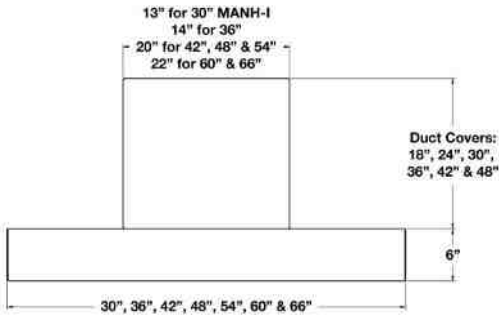

DESIGNER SERIES: MANHATTAN ISLAND HOODS

BlueStar Model Number Guide:	Base Model (BS-MANH-I-XX-SS) Manhattan Island | Unit Width	Add code below for desired color Reference color pricing below	Add (PLT) for Metal Strapping Available through custom quote only at quote@bluestarcooking.com

FEATURES:

- Commercial grade stainless steel construction
- Welded seamless corners
- Commercial style stainless steel baffle filter system
- 3-speed blower/variable light control
- 30" & 36" models: 600 CFM internal fan included
  (Must be included on order)
- Accommodates top discharge only
- Included duct cover heights: 18", 24", 30" & 36"
  (Must be specified on order.)
- Remote and In-line fans available

CUSTOMIZATION OPTIONS:

- 1,000+ Colors & Finishes
- Designer Metals
- Custom strapping & rivets
- Full custom options

Model	Description (* Denotes item that must be specified)	UMRP	MSRP
BS-MANH-I-30-SS	30" Manhattan | Stainless Steel | 600 CFM Blower	$ 2,700	$ 3,175
BS-MANH-I-36-SS	36" Manhattan | Stainless Steel | 600 CFM Blower	$ 3,120	$ 3,670
BS-MANH-I-42-SS	42" Manhattan | Stainless Steel | 600 CFM Blower	$ 3,475	$ 4,090
BS-MANH-I-48-SS	48" Manhattan | Stainless Steel | 600 CFM Blower	$ 3,595	$ 4,230
BS-MANH-I-54-SS	54" Manhattan | Stainless Steel | 600 CFM Blower	$ 3,595	$ 4,230
BS-MANH-I-60-SS	60" Manhattan | Stainless Steel | 600 CFM Blower	$ 4,695	$ 5,525
BS-MANH-I-66-SS	66" Manhattan | Stainless Steel | 600 CFM Blower	$ 4,895	$ 5,760

DUCT COVERS FOR INCLINE HOODS:

Refer to page 89 for all Manhattan Island hood duct cover options
• Included duct cover heights: 18", 24", 30" & 36" | Also available in 42" & 48" for additional charge
Refer to page 92 for Ventilation Hood Accessories

NOTE: HOOD MUST BE MOUNTED TO CEILING AND CEILING ACCESS MAY BE REQUIRED. PLEASE REFERENCE THE INSTALLATION MANUAL ON BLUESTARCOOKING.COM FOR DETAILS

NOTE: MUST ORDER DUCT COVER FOR BLOWER & MOUNTING PURPOSES. MINIMUM 18" HIGH

BLOWER OPTIONS	IN-HOOD		IN-LINE		REMOTE		DISCHARGE		
	CFM POWER	600	1200	800	1200	1000	1400	TOP	REAR
MODEL #	BS-CFM-600	BS-CFM-1200	ATEX-0.8	ATEX-1.2	HYEX-1.0-GA	HYEX-1.4-GA			
UMRP	$695	$995	$935	$990	$1,045	$1,078			
BS-MANH-I-30-SS	•		•	•	•	•	•	•	•
BS-MANH-I-36-SS	•	•	•	•	•	•	•	•	•
BS-MANH-I-42-SS	•	•	•	•	•	•	•	•	•
BS-MANH-I-48-SS	•	•	•	•	•	•	•	•	•
BS-MANH-I-54-SS	•	•	•	•	•	•	•	•	•
BS-MANH-I-60-SS	•	•	•	•	•	•	•	•	•
BS-MANH-I-66-SS	•	•	•	•	•	•	•	•	•

Denotes blower compatible with specific ventilation hood size. ATEX In-line and HY-EX Remote designated blowers are not compatible with this ventilation hood.