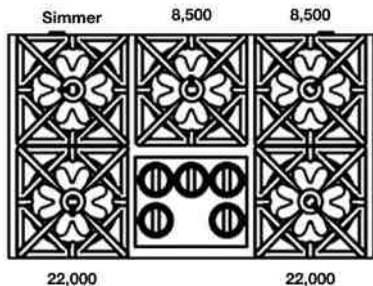

Model	Description (* Denotes item that must be specified)	UMRP	MSRP
Natural Gas Models: 36" Drop-In Cooktop			
RBCT365BSSV2	5 Burners | Nat Gas | Stainless Steel | Std Trim	$2,695	$3,170
RBCT365BSSV2PLT	5 Burners | Nat Gas | Stainless Steel | Plated Trim*	$3,410	$4,010
LP/Propane Models: 36" Drop-In Cooktop			
RBCT365BSSV2L	5 Burners | LP Gas | Stainless Steel | Std Trim	$2,695	$3,170
RBCT365BSSV2LPLT	5 Burners | LP Gas | Stainless Steel | Plated Trim*	$3,410	$4,010
KNOB OPTIONS: (Total Knobs: 5)			
STD BLACK – KNOB	Black Knob	$60 ea.	$70 ea.
PAINT – C - KNOB	Standard 190 RAL Color Knob	$90 ea.	$105 ea.
PAINT – CF - KNOB	Specialty Finish (Matte RAL; Textured RAL or Precious Metals) Knob	$140 ea.	$165 ea.
PLATED – KNOB	Plated Trim Knob (See options below)	$180 ea.	$210 ea.
PLATED TRIM OPTIONS: (Includes bezels and logo)			
Antique Brass, Brushed Brass, Polished Brass, Antique Copper, Brushed Copper, Polished Copper, Chrome, Oil Rubbed Bronze & Pewter			

FEATURES:

- 22,000 BTU UltraNova™ burners & 15,000 BTU Nova™ burners
- Precise 130° simmer burner
- Full motion grates
- Stainless steel knobs and available customization
- Enhanced compatibility with BlueStar Electric Wall Oven

PRODUCT SPECIFICATIONS:

• 30" Unit Dimensions:	30"W x 22"D x 5"H
• 36" Unit Dimensions:	36"W x 22"D x 5"H
• Electrical Requirements:	120V, 60Hz, 15 AMPS, 1PH
• Gas Pressure:	NAT: 5.0" WC, LP 10.0" WC
• Gas Line Size:	½"
• 30" Unit Weight:	160 lbs.
• 36" Unit Weight:	175 lbs.