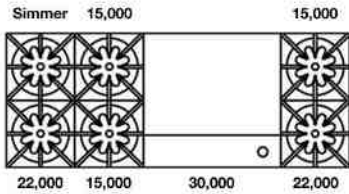

FREESTANDING RANGES: 60" NOVA (RNB) SERIES

60" Nova (RNB) Series with 24" Griddle

Model	Description (* Denotes item that must be specified)	UMRP	MSRP
Natural Gas Models: 60" Nova Series with 24" Griddle			
RNB606GV2	6 Burner | 24" Griddle | Nat Gas | Stainless Steel | Standard Trim	$15,895	$18,700
RNB606GV2PLT	6 Burner | 24" Griddle | Nat Gas | Stainless Steel | Plated Trim*	$17,600	$20,705
RNB606GV2C	6 Burner | 24" Griddle | Nat Gas | Std RAL Paint* | Standard Trim	$16,790	$19,755
RNB606GV2CPLT	6 Burner | 24" Griddle | Nat Gas | Std RAL Paint* | Plated Trim*	$18,495	$21,760
RNB606GV2CF	6 Burner | 24" Griddle | Nat Gas | Specialty Finish* | Standard Trim	$17,490	$20,575
RNB606GV2CFPLT	6 Burner | 24" Griddle | Nat Gas | Specialty Finish* | Plated Trim*	$19,195	$22,580
RNB606GV2CC	6 Burner | 24" Griddle | Nat Gas | Custom Color* | Standard Trim	$18,535	$21,805
RNB606GV2CCPLT	6 Burner | 24" Griddle | Nat Gas | Custom Color* | Plated Trim*	$20,240	$23,810
LP/Propane Models: 60" Nova Series with 24" Griddle			
RNB606GV2L	6 Burner | 24" Griddle | LP Gas | Stainless Steel | Standard Trim	$15,895	$18,700
RNB606GV2LPLT	6 Burner | 24" Griddle | LP Gas | Stainless Steel | Plated Trim*	$17,600	$20,705
RNB606GV2LC	6 Burner | 24" Griddle | LP Gas | Std RAL Paint* | Standard Trim	$16,790	$19,755
RNB606GV2LCPLT	6 Burner | 24" Griddle | LP Gas | Std RAL Paint* | Plated Trim*	$18,495	$21,760
RNB606GV2LCF	6 Burner | 24" Griddle | LP Gas | Specialty Finish* | Standard Trim	$17,490	$20,575
RNB606GV2LCFPLT	6 Burner | 24" Griddle | LP Gas | Specialty Finish* | Plated Trim*	$19,195	$22,580
RNB606GV2LCC	6 Burner | 24" Griddle | LP Gas | Custom Color* | Standard Trim	$18,535	$21,805
RNB606GV2LCCPLT	6 Burner | 24" Griddle | LP Gas | Custom Color* | Plated Trim*	$20,240	$23,810
Customization & Accessory Options: (See page 20) | Total Knobs: 10