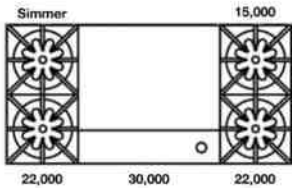

48" Nova (RNB) Rangetop with 24" Griddle

Natural Gas Models: 48" Nova Series Rangetop with 24" Griddle			
RGTNB484GV2	4 Burner | 24" Griddle | Nat Gas | Stainless Steel | Standard Trim	$5,995	$7,055
RGTNB484GV2PLT	4 Burner | 24" Griddle | Nat Gas | Stainless Steel | Plated Trim*	$6,945	$8,170
LP/Propane Models: 48" Nova Series Rangetop with 24" Griddle			
RGTNB484GV2L	4 Burner | 24" Griddle | LP Gas | Stainless Steel | Standard Trim	$5,995	$7,055
RGTNB484GV2LPLT	4 Burner | 24" Griddle | LP Gas | Stainless Steel | Plated Trim*	$6,945	$8,170
Customization & Accessory Options: (See page 43) | Total Knobs: 6