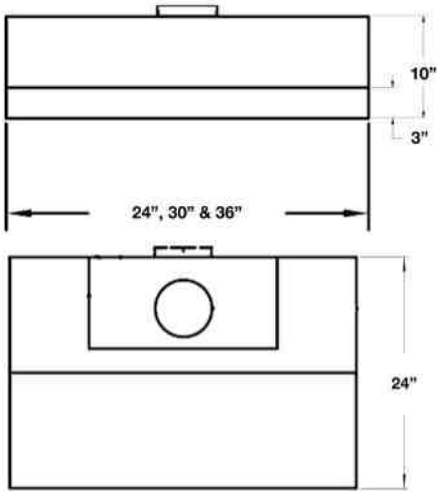

PROFESSIONAL SERIES: LOW PROFILE WALL HOOD

BlueStar Model Number Guide:	Base Model (LP0XXLP) Low Profile | Unit Width | Internal Liner Type	Add code below for desired color (C) 190 Standard RAL (Semi-Gloss) Colors (CF) Specialty Finish (190 Matte RAL, Precious Metals & Textures) (CC) Custom Colors	Add (PLT) for Metal Strapping Not available on this model

FEATURES:

- Commercial grade stainless steel construction
- 600 CFM internal fan included (Only blower option available for this model)
- Welded seamless corners
- Dishwasher safe stainless steel baffles
- 3-speed blower/variable light control

CUSTOMIZATION OPTIONS:

- 1,000+ Colors & Finishes

Model	Description (* Denotes item that must be specified)	UMRP	MSRP
BS-LP024V2	24" Low Profile | Stainless Steel | 600 CFM Blower	$1,395	$1,640
BS-LP024V2C	24" Low Profile | Std RAL Color* | 600 CFM Blower	$2,090	$2,460
BS-LP024V2CF	24" Low Profile | Specialty Finish* | 600 CFM Blower	$2,770	$3,260
BS-LP024V2CC	24" Low Profile | Custom Color* | 600 CFM Blower	$3,760	$4,425
LP030LP	30" Low Profile | Stainless Steel | 600 CFM Blower	$1,495	$1,760
LP030LPC	30" Low Profile | Std RAL Color* | 600 CFM Blower	$2,190	$2,575
LP030LPCF	30" Low Profile | Specialty Finish* | 600 CFM Blower	$2,870	$3,375
LP030LPCC	30" Low Profile | Custom Color* | 600 CFM Blower	$3,860	$4,540
LP036LP	36" Low Profile | Stainless Steel | 600 CFM Blower	$1,595	$1,875
LP036LPC	36" Low Profile | Std RAL Color* | 600 CFM Blower	$2,290	$2,695
LP036LPCF	36" Low Profile | Specialty Finish* | 600 CFM Blower	$2,970	$3,495
LP036LPCC	36" Low Profile | Custom Color* | 600 CFM Blower	$3,960	$4,660