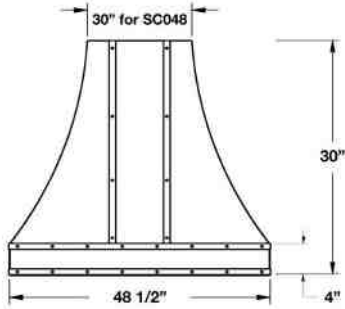

DESIGNER SERIES: 42", 48", 54" & 60" SAHARA CURVED SIDES WALL HOODS

** Additional 1/2" in width includes strapping & rivets **

42" SAHARA CURVED SIDES HOODS:		UMRP	MSRP
SC042MLPLT	Body: Stainless Steel | Strap/Rivets: Stainless Steel	$ 5,530	$ 6,505
SC042MLPLTD	Body: Stainless Steel | Strap/Rivets: Des. Metal*	$ 5,750	$ 6,765
SC042MLPLTC	Body: Std RAL Color* | Strap/Rivets: Stainless Steel	$ 6,425	$ 7,560
SC042MLPLTDC	Body: Std RAL Color* | Strap/Rivets: Des Metal*	$ 6,645	$ 7,820
SC042MLPLTCF	Body: Spec. Finish* | Strap/Rivets: Stainless Steel	$ 7,125	$ 8,380
SC042MLPLTDCF	Body: Spec. Finish* | Strap/Rivets: Des. Metal*	$ 7,345	$ 8,640
SC042MLPLTCC	Body: Custom Color* | Strap/Rivets: Stainless Steel	$ 8,170	$ 9,610
SC042MLPLTDCC	Body: Custom Color* | Strap/Rivets: Des. Metal*	$ 8,390	$ 9,870
48" SAHARA CURVED SIDES HOODS:		UMRP	MSRP
SC048MLPLT	Body: Stainless Steel | Strap/Rivets: Stainless Steel	$ 7,050	$ 8,295
SC048MLPLTD	Body: Stainless Steel | Strap/Rivets: Des. Metal*	$ 7,270	$ 8,555
SC048MLPLTC	Body: Std RAL Color* | Strap/Rivets: Stainless Steel	$ 7,945	$ 9,345
SC048MLPLTDC	Body: Std RAL Color* | Strap/Rivets: Des Metal*	$ 8,165	$ 9,605
SC048MLPLTCF	Body: Spec. Finish* | Strap/Rivets: Stainless Steel	$ 8,645	$ 10,170
SC048MLPLTDCF	Body: Spec. Finish* | Strap/Rivets: Des. Metal*	$ 8,865	$ 10,430
SC048MLPLTCC	Body: Custom Color* | Strap/Rivets: Stainless Steel	$ 8,635	$ 10,160
SC048MLPLTDCC	Body: Custom Color* | Strap/Rivets: Des. Metal*	$ 9,910	$ 11,660
54" SAHARA CURVED SIDES HOODS:		UMRP	MSRP
SC054MLPLT	Body: Stainless Steel | Strap/Rivets: Stainless Steel	$ 7,350	$ 8,645
SC054MLPLTD	Body: Stainless Steel | Strap/Rivets: Des. Metal*	$ 7,570	$ 8,905
SC054MLPLTC	Body: Std RAL Color* | Strap/Rivets: Stainless Steel	$ 8,245	$ 9,700
SC054MLPLTDC	Body: Std RAL Color* | Strap/Rivets: Des Metal*	$ 8,465	$ 9,960
SC054MLPLTCF	Body: Spec. Finish* | Strap/Rivets: Stainless Steel	$ 8,945	$ 10,525
SC054MLPLTDCF	Body: Spec. Finish* | Strap/Rivets: Des. Metal*	$ 9,165	$ 10,780
SC054MLPLTCC	Body: Custom Color* | Strap/Rivets: Stainless Steel	$ 9,990	$ 11,755
SC054MLPLTDCC	Body: Custom Color* | Strap/Rivets: Des. Metal*	$ 10,210	$ 12,010
60" SAHARA CURVED SIDES HOODS:		UMRP	MSRP
SC060MLPLT	Body: Stainless Steel | Strap/Rivets: Stainless Steel	$ 8,470	$ 9,965
SC060MLPLTD	Body: Stainless Steel | Strap/Rivets: Des. Metal*	$ 8,680	$ 10,210
SC060MLPLTC	Body: Std RAL Color* | Strap/Rivets: Stainless Steel	$ 9,365	$ 11,020
SC060MLPLTDC	Body: Std RAL Color* | Strap/Rivets: Des Metal*	$ 9,575	$ 11,265
SC060MLPLTCF	Body: Spec. Finish* | Strap/Rivets: Stainless Steel	$ 10,065	$ 11,840
SC060MLPLTDCF	Body: Spec. Finish* | Strap/Rivets: Des. Metal*	$ 10,275	$ 12,090
SC060MLPLTCC	Body: Custom Color* | Strap/Rivets: Stainless Steel	$ 11,110	$ 13,070
SC060MLPLTDCC	Body: Custom Color* | Strap/Rivets: Des. Metal*	$ 11,320	$ 13,320