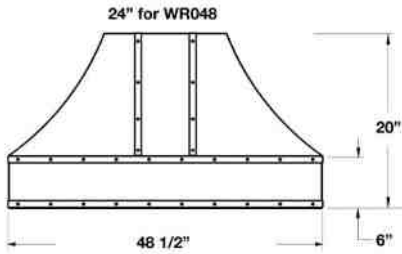

DESIGNER SERIES: 42", 48", 54", 60" & 66" WRANGLER WALL HOODS

** Additional 1/2" in width includes strapping & rivets **

42" WRANGLER HOODS		UMRP	MSRP
WR042MLPLT	Body: Stainless Steel | Strap/Rivets: Stainless Steel	$ 6,295	$ 7,405
WR042MLPLTD	Body: Stainless Steel | Strap/Rivets: Des. Metal*	$ 7,350	$ 8,645
WR042MLPLTC	Body: Std RAL Color* | Strap/Rivets: Stainless Steel	$ 7,190	$ 8,460
WR042MLPLTDC	Body: Std RAL Color* | Strap/Rivets: Des Metal*	$ 8,245	$ 9,700
WR042MLPLTCF	Body: Spec. Finish* | Strap/Rivets: Stainless Steel	$ 7,890	$ 9,280
WR042MLPLTDCF	Body: Spec. Finish* | Strap/Rivets: Des. Metal*	$ 8,945	$ 10,525
WR042MLPLTCC	Body: Custom Color* | Strap/Rivets: Stainless Steel	$ 8,935	$ 10,510
WR042MLPLTDCC	Body: Custom Color* | Strap/Rivets: Des. Metal*	$ 9,990	$ 11,755
48" WRANGLER HOODS		UMRP	MSRP
WR048MLPLT	Body: Stainless Steel | Strap/Rivets: Stainless Steel	$ 6,395	$ 7,525
WR048MLPLTD	Body: Stainless Steel | Strap/Rivets: Des. Metal*	$ 7,670	$ 9,025
WR048MLPLTC	Body: Std RAL Color* | Strap/Rivets: Stainless Steel	$ 7,290	$ 8,575
WR048MLPLTDC	Body: Std RAL Color* | Strap/Rivets: Des Metal*	$ 8,565	$ 10,075
WR048MLPLTCF	Body: Spec. Finish* | Strap/Rivets: Stainless Steel	$ 7,990	$ 9,400
WR048MLPLTDCF	Body: Spec. Finish* | Strap/Rivets: Des. Metal*	$ 9,265	$ 10,900
WR048MLPLTCC	Body: Custom Color* | Strap/Rivets: Stainless Steel	$ 9,035	$ 10,630
WR048MLPLTDCC	Body: Custom Color* | Strap/Rivets: Des. Metal*	$ 10,310	$ 12,130
54" WRANGLER HOODS		UMRP	MSRP
WR054MLPLT	Body: Stainless Steel | Strap/Rivets: Stainless Steel	$ 6,495	$ 7,640
WR054MLPLTD	Body: Stainless Steel | Strap/Rivets: Des. Metal*	$ 7,770	$ 9,140
WR054MLPLTC	Body: Std RAL Color* | Strap/Rivets: Stainless Steel	$ 7,390	$ 8,695
WR054MLPLTDC	Body: Std RAL Color* | Strap/Rivets: Des Metal*	$ 8,665	$ 10,195
WR054MLPLTCF	Body: Spec. Finish* | Strap/Rivets: Stainless Steel	$ 8,090	$ 9,520
WR054MLPLTDCF	Body: Spec. Finish* | Strap/Rivets: Des. Metal*	$ 9,365	$ 11,020
WR054MLPLTCC	Body: Custom Color* | Strap/Rivets: Stainless Steel	$ 9,135	$ 10,745
WR054MLPLTDCC	Body: Custom Color* | Strap/Rivets: Des. Metal*	$ 10,410	$ 12,245
60" WRANGLER HOODS		UMRP	MSRP
WR060MLPLT	Body: Stainless Steel | Strap/Rivets: Stainless Steel	$ 6,595	$ 7,760
WR060MLPLTD	Body: Stainless Steel | Strap/Rivets: Des. Metal*	$ 8,080	$ 9,505
WR060MLPLTC	Body: Std RAL Color* | Strap/Rivets: Stainless Steel	$ 7,490	$ 8,810
WR060MLPLTDC	Body: Std RAL Color* | Strap/Rivets: Des Metal*	$ 8,975	$ 10,560
WR060MLPLTCF	Body: Spec. Finish* | Strap/Rivets: Stainless Steel	$ 8,190	$ 9,635
WR060MLPLTDCF	Body: Spec. Finish* | Strap/Rivets: Des. Metal*	$ 9,675	$ 11,380
WR060MLPLTCC	Body: Custom Color* | Strap/Rivets: Stainless Steel	$ 9,235	$ 10,865
WR060MLPLTDCC	Body: Custom Color* | Strap/Rivets: Des. Metal*	$ 10,720	$ 12,610
66" WRANGLER HOODS		UMRP	MSRP
WR066MLPLT	Body: Stainless Steel | Strap/Rivets: Stainless Steel	$ 6,695	$ 7,875
WR066MLPLTD	Body: Stainless Steel | Strap/Rivets: Des. Metal*	$ 8,180	$ 9,625
WR066MLPLTC	Body: Std RAL Color* | Strap/Rivets: Stainless Steel	$ 7,590	$ 8,930
WR066MLPLTDC	Body: Std RAL Color* | Strap/Rivets: Des Metal*	$ 9,075	$ 10,675
WR066MLPLTCF	Body: Spec. Finish* | Strap/Rivets: Stainless Steel	$ 8,290	$ 9,755
WR066MLPLTDCF	Body: Spec. Finish* | Strap/Rivets: Des. Metal*	$ 9,775	$ 11,500
WR066MLPLTCC	Body: Custom Color* | Strap/Rivets: Stainless Steel	$ 9,335	$ 10,980
WR066MLPLTDCC	Body: Custom Color* | Strap/Rivets: Des. Metal*	$ 10,820	$ 12,730