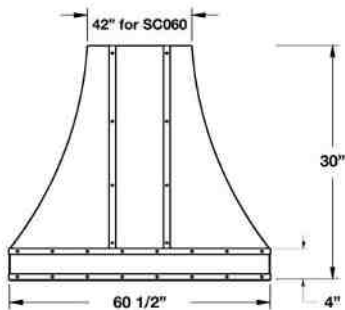

DESIGNER SERIES: 42", 48", 54" & 60" SAHARA CURVED SIDES WALL HOODS

** Additional 1/2" in width includes strapping & rivets **

42" SAHARA CURVED SIDES HOODS:		UMRP	MSRP
SC042MLPLT	Body: Stainless Steel | Strap/Rivets: Stainless Steel	$ 5,530	$ 6,505
SC042MLPLTD	Body: Stainless Steel | Strap/Rivets: Des. Metal*	$ 5,750	$ 6,765
SC042MLPLTC	Body: Std RAL Color* | Strap/Rivets: Stainless Steel	$ 6,425	$ 7,560
SC042MLPLTDC	Body: Std RAL Color* | Strap/Rivets: Des Metal*	$ 6,645	$ 7,820
SC042MLPLTCF	Body: Spec. Finish* | Strap/Rivets: Stainless Steel	$ 7,125	$ 8,380
SC042MLPLTDCF	Body: Spec. Finish* | Strap/Rivets: Des. Metal*	$ 7,345	$ 8,640
SC042MLPLTCC	Body: Custom Color* | Strap/Rivets: Stainless Steel	$ 8,170	$ 9,610
SC042MLPLTDCC	Body: Custom Color* | Strap/Rivets: Des. Metal*	$ 8,390	$ 9,870
48" SAHARA CURVED SIDES HOODS:		UMRP	MSRP
SC048MLPLT	Body: Stainless Steel | Strap/Rivets: Stainless Steel	$ 7,050	$ 8,295
SC048MLPLTD	Body: Stainless Steel | Strap/Rivets: Des. Metal*	$ 7,270	$ 8,555
SC048MLPLTC	Body: Std RAL Color* | Strap/Rivets: Stainless Steel	$ 7,945	$ 9,345
SC048MLPLTDC	Body: Std RAL Color* | Strap/Rivets: Des Metal*	$ 8,165	$ 9,605
SC048MLPLTCF	Body: Spec. Finish* | Strap/Rivets: Stainless Steel	$ 8,645	$ 10,170
SC048MLPLTDCF	Body: Spec. Finish* | Strap/Rivets: Des. Metal*	$ 8,865	$ 10,430
SC048MLPLTCC	Body: Custom Color* | Strap/Rivets: Stainless Steel	$ 8,635	$ 10,160
SC048MLPLTDCC	Body: Custom Color* | Strap/Rivets: Des. Metal*	$ 9,910	$ 11,660
54" SAHARA CURVED SIDES HOODS:		UMRP	MSRP
SC054MLPLT	Body: Stainless Steel | Strap/Rivets: Stainless Steel	$ 7,350	$ 8,645
SC054MLPLTD	Body: Stainless Steel | Strap/Rivets: Des. Metal*	$ 7,570	$ 8,905
SC054MLPLTC	Body: Std RAL Color* | Strap/Rivets: Stainless Steel	$ 8,245	$ 9,700
SC054MLPLTDC	Body: Std RAL Color* | Strap/Rivets: Des Metal*	$ 8,465	$ 9,960
SC054MLPLTCF	Body: Spec. Finish* | Strap/Rivets: Stainless Steel	$ 8,945	$ 10,525
SC054MLPLTDCF	Body: Spec. Finish* | Strap/Rivets: Des. Metal*	$ 9,165	$ 10,780
SC054MLPLTCC	Body: Custom Color* | Strap/Rivets: Stainless Steel	$ 9,990	$ 11,755
SC054MLPLTDCC	Body: Custom Color* | Strap/Rivets: Des. Metal*	$ 10,210	$ 12,010
60" SAHARA CURVED SIDES HOODS:		UMRP	MSRP
SC060MLPLT	Body: Stainless Steel | Strap/Rivets: Stainless Steel	$ 8,470	$ 9,965
SC060MLPLTD	Body: Stainless Steel | Strap/Rivets: Des. Metal*	$ 8,680	$ 10,210
SC060MLPLTC	Body: Std RAL Color* | Strap/Rivets: Stainless Steel	$ 9,365	$ 11,020
SC060MLPLTDC	Body: Std RAL Color* | Strap/Rivets: Des Metal*	$ 9,575	$ 11,265
SC060MLPLTCF	Body: Spec. Finish* | Strap/Rivets: Stainless Steel	$ 10,065	$ 11,840
SC060MLPLTDCF	Body: Spec. Finish* | Strap/Rivets: Des. Metal*	$ 10,275	$ 12,090
SC060MLPLTCC	Body: Custom Color* | Strap/Rivets: Stainless Steel	$ 11,110	$ 13,070
SC060MLPLTDCC	Body: Custom Color* | Strap/Rivets: Des. Metal*	$ 11,320	$ 13,320