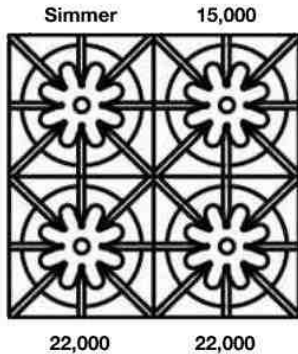

RANGETOPS: 24" NOVA (RNB) SERIES

BlueStar Model Number Guide:

Base Model (RGTNB244BV2) 4 Burners | Natural Gas | Stainless Steel Finish | Standard Trim	Change to LP Gas Add (L) for LP/Propane Gas	Add code below for desired color Not available on Rangetop or Cooktop models	Add (PLT) for Plated Trim Includes plated bezels and logo. See available options below.

Model	Description (* Denotes item that must be specified)	UMRP	MSRP
Natural Gas Models: 24" Nova Series Rangetop			
RGTNB244BV2	4 Burners | Nat Gas | Stainless Steel | Std Trim	$3,795	$4,465
RGTNB244BV2PLT	4 Burners | Nat Gas | Stainless Steel | Plated Trim*	$4,290	$5,045
LP/Propane Models: 24" Nova Series Rangetop			
RGTNB244BV2L	4 Burners | LP Gas | Stainless Steel | Std Trim	$3,795	$4,465
RGTNB244BV2LPLT	4 Burners | LP Gas | Stainless Steel | Plated Trim*	$4,290	$5,045
BACKGUARD OPTIONS:			
All BlueStar freestanding appliances must be installed with a UL approved backguard. Unless otherwise specified, an island trim UL approved backguard will be entered at no charge.			
IT24BSP	Island Trim (Included)	$385	$455
BG624BSP	6" Backguard	$415	$490
BG2417BSP	17" Backguard	$765	$900
SDHS24BSP	24" High Shelf	$995	$1,170
KNOB OPTIONS: (Total Knobs: 4)			
STD BLACK – KNOB	RCS Series Black Knob (Ordered with unit)	N/C	N/C
PAINT – C - KNOB	Standard 190 RAL Color Knob	$90 ea.	$105 ea.
PAINT – CF - KNOB	Specialty Finish (Matte RAL; Textured RAL or Precious Metals) Knob	$140 ea.	$165 ea.
PLATED – KNOB	Plated Trim Knob (See options below)	$180 ea.	$210 ea.
PLATED TRIM OPTIONS: (Includes bezels and logo)			
Antique Brass, Brushed Brass, Polished Brass, Antique Copper, Brushed Copper, Polished Copper, Chrome, Oil Rubbed Bronze & Pewter			
See page 51 for additional customization and accessories for Rangetops and Cooktops			

FEATURES:

- 22,000 BTU UltraNova™ burners & 15,000 BTU Nova™ burners
- Precise 130° simmer burner
- Available with all burners or add integrated griddle, charbroiler or French top
- Integrated wok cooking
- Handcrafted in Pennsylvania since 1880

PRODUCT SPECIFICATIONS:

- Unit Dimensions: 23.875"W x 24"D x 8.625"H
- Electrical Reqs: 120V, 60Hz, 15 AMPS, 1PH
- Gas Pressure: NAT: 5.0" WC, LP 10.0" WC
- Gas Line Size: ½"
- Unit Weight: 185 lbs.