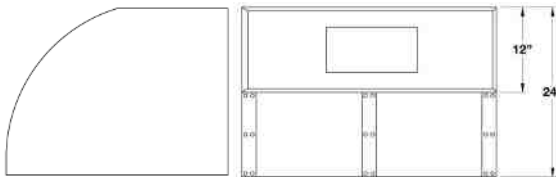

DESIGNER SERIES: 30" & 36" BONANZA WALL HOODS

BlueStar Model Number Guide:	Base Model (BZ0XXMLPLT) Bonanza | Unit Width | Internal Liner Type | Brushed Stainless Steel Strapping & Rivets	Add code below for desired color (C) 190 Standard RAL (Semi-Gloss) Colors (CF) Specialty Finish (190 Matte RAL, Precious Metals & Textures) (CC) Custom Colors	Add (PLT) for Metal Strapping Standard: Brushed Stainless Steel See below for Designer Metal strapping and rivet options

FEATURES:

- Professional-grade smoke removal
- 3-speed fan with boost feature
- Innovative multi-stage grease capture system
- Enhanced visibility with dimmable LED lighting
- Quiet operation
- Stainless baffle filters seamlessly remove for dishwasher safe cleaning
- Easy-to-use push-button controls
- 30" & 36" models: 600 CFM internal fan included *(Must be included on order)*
- Accommodates top or rear discharge
- Install with or without optional duct cover
- In-line, in-hood and remote blower compatible

CUSTOMIZATION OPTIONS:

- 1,000+ Colors & Finishes
- Designer Metals
- Custom strapping & rivets
- Full custom options

Model	Description (* Denotes item that must be specified)	UMRP	MSRP
30" BONANZA HOODS: (3 Vertical Straps | 1 Horizontal)			
BZ030MLPLT	Body: Stainless Steel | Strap/Rivets: Stainless Steel | 600 CFM	$ 3,500	$ 4,120
BZ030MLPLTD	Body: Stainless Steel | Strap/Rivets: Des. Metal* | 600 CFM	$ 3,660	$ 4,305
BZ030MLPLTC	Body: Std RAL Color* | Strap/Rivets: Stainless Steel | 600 CFM	$ 4,195	$ 4,935
BZ030MLPLTDC	Body: Std RAL Color* | Strap/Rivets: Des Metal* | 600 CFM	$ 4,355	$ 5,125
BZ030MLPLTCF	Body: Spec. Finish* | Strap/Rivets: Stainless Steel | 600 CFM	$ 4,875	$ 5,735
BZ030MLPLTDCF	Body: Spec. Finish* | Strap/Rivets: Des. Metal* | 600 CFM	$ 5,035	$ 5,925
BZ030MLPLTCC	Body: Custom Color* | Strap/Rivets: Stainless Steel | 600 CFM	$ 5,865	$ 6,900
BZ030MLPLTDCC	Body: Custom Color* | Strap/Rivets: Des. Metal* | 600 CFM	$ 6,025	$ 7,090
36" BONANZA HOODS: (3 Vertical Straps | 1 Horizontal)			
BZ036MLPLT	Body: Stainless Steel | Strap/Rivets: Stainless Steel | 600 CFM	$ 3,830	$ 4,505
BZ036MLPLTD	Body: Stainless Steel | Strap/Rivets: Des. Metal* | 600 CFM	$ 4,050	$ 4,765
BZ036MLPLTC	Body: Std RAL Color* | Strap/Rivets: Stainless Steel | 600 CFM	$ 4,525	$ 5,325
BZ036MLPLTDC	Body: Std RAL Color* | Strap/Rivets: Des Metal* | 600 CFM	$ 4,745	$ 5,580
BZ036MLPLTCF	Body: Spec. Finish* | Strap/Rivets: Stainless Steel | 600 CFM	$ 5,205	$ 6,125
BZ036MLPLTDCF	Body: Spec. Finish* | Strap/Rivets: Des. Metal* | 600 CFM	$ 5,425	$ 6,380
BZ036MLPLTCC	Body: Custom Color* | Strap/Rivets: Stainless Steel | 600 CFM	$ 6,195	$ 7,290
BZ036MLPLTDCC	Body: Custom Color* | Strap/Rivets: Des. Metal* | 600 CFM	$ 6,415	$ 7,545
DESIGNER METAL OPTIONS FOR STRAPPING & RIVETS:			
Polished Stainless	Antique Brass	Brushed Brass	Polished Brass
Antique Copper	Brushed Copper	Polished Copper	Pewter
DUCT COVERS FOR BONANZA HOODS:			
See page 71 for Duct Free Kits (Duct cover can not be installed Duct Free Kits)			
Refer to page 83 for all Bonanza hood duct cover options			
• Available duct cover heights: 2", 6", 12", 18", 24", 30", 36", 42" & 48"			
Refer to page 92 for Ventilation Hood Accessories