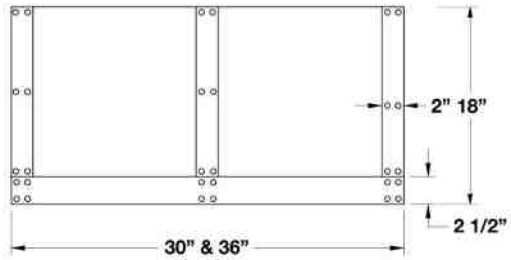

DESIGNER SERIES: 30" & 36" BONANZA WALL HOODS

BlueStar Model Number Guide:	Base Model (BZ0XXMLPLT) Bonanza | Unit Width | Internal Liner Type | Brushed Stainless Steel Strapping & Rivets	Add code below for desired color (C) 190 Standard RAL (Semi-Gloss) Colors (CF) Specialty Finish (190 Matte RAL, Precious Metals & Textures) (CC) Custom Colors	Add (PLT) for Metal Strapping Standard: Brushed Stainless Steel See below for Designer Metal strapping and rivet options

FEATURES:

- Professional-grade smoke removal
- 3-speed fan with boost feature
- Innovative multi-stage grease capture system
- Enhanced visibility with dimmable LED lighting
- Quiet operation
- Stainless baffle filters seamlessly remove for dishwasher safe cleaning
- Easy-to-use push-button controls
- 30" & 36" models: 600 CFM internal fan included *(Must be included on order)*
- Accommodates top or rear discharge
- Install with or without optional duct cover
- In-line, in-hood and remote blower compatible

CUSTOMIZATION OPTIONS:

- 1,000+ Colors & Finishes
- Designer Metals
- Custom strapping & rivets
- Full custom options

Model	Description (* Denotes item that must be specified)	UMRP	MSRP
30" BONANZA HOODS: (3 Vertical Straps | 1 Horizontal)			
BZ030MLPLT	Body: Stainless Steel | Strap/Rivets: Stainless Steel | 600 CFM	$ 3,500	$ 4,120
BZ030MLPLTD	Body: Stainless Steel | Strap/Rivets: Des. Metal* | 600 CFM	$ 3,660	$ 4,305
BZ030MLPLTC	Body: Std RAL Color* | Strap/Rivets: Stainless Steel | 600 CFM	$ 4,195	$ 4,935
BZ030MLPLTDC	Body: Std RAL Color* | Strap/Rivets: Des Metal* | 600 CFM	$ 4,355	$ 5,125
BZ030MLPLTCF	Body: Spec. Finish* | Strap/Rivets: Stainless Steel | 600 CFM	$ 4,875	$ 5,735
BZ030MLPLTDCF	Body: Spec. Finish* | Strap/Rivets: Des. Metal* | 600 CFM	$ 5,035	$ 5,925
BZ030MLPLTCC	Body: Custom Color* | Strap/Rivets: Stainless Steel | 600 CFM	$ 5,865	$ 6,900
BZ030MLPLTDCC	Body: Custom Color* | Strap/Rivets: Des. Metal* | 600 CFM	$ 6,025	$ 7,090
36" BONANZA HOODS: (3 Vertical Straps | 1 Horizontal)			
BZ036MLPLT	Body: Stainless Steel | Strap/Rivets: Stainless Steel | 600 CFM	$ 3,830	$ 4,505
BZ036MLPLTD	Body: Stainless Steel | Strap/Rivets: Des. Metal* | 600 CFM	$ 4,050	$ 4,765
BZ036MLPLTC	Body: Std RAL Color* | Strap/Rivets: Stainless Steel | 600 CFM	$ 4,525	$ 5,325
BZ036MLPLTDC	Body: Std RAL Color* | Strap/Rivets: Des Metal* | 600 CFM	$ 4,745	$ 5,580
BZ036MLPLTCF	Body: Spec. Finish* | Strap/Rivets: Stainless Steel | 600 CFM	$ 5,205	$ 6,125
BZ036MLPLTDCF	Body: Spec. Finish* | Strap/Rivets: Des. Metal* | 600 CFM	$ 5,425	$ 6,380
BZ036MLPLTCC	Body: Custom Color* | Strap/Rivets: Stainless Steel | 600 CFM	$ 6,195	$ 7,290
BZ036MLPLTDCC	Body: Custom Color* | Strap/Rivets: Des. Metal* | 600 CFM	$ 6,415	$ 7,545
DESIGNER METAL OPTIONS FOR STRAPPING & RIVETS:			
Polished Stainless	Antique Brass	Brushed Brass	Polished Brass
Antique Copper	Brushed Copper	Polished Copper	Pewter
DUCT COVERS FOR BONANZA HOODS:			
See page 71 for Duct Free Kits (Duct cover can not be installed Duct Free Kits)			
Refer to page 83 for all Bonanza hood duct cover options			
• Available duct cover heights: 2", 6", 12", 18", 24", 30", 36", 42" & 48"			
Refer to page 92 for Ventilation Hood Accessories