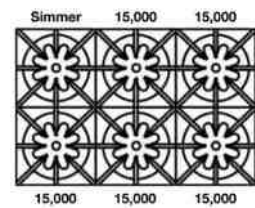

RCS366BV2

FEATURES:

- 15,000 BTU Nova™ open burners
- Precise 130° simmer burner
- Extra-large convection oven with 1850° infrared broiler that accommodates a full size 18" x 26" commercial baking sheet
- Available in stainless steel only

PRODUCT SPECIFICATIONS:

• 30" Unit Dimensions:	29.875W x 24"D x 36.75"H
• 36" Unit Dimensions:	35.875"W x 24"D x 36.75"H
• 30" Oven Interior:	26.25"W x 20"D x 15"H
• 36" Oven Interior:	29"W x 20"D x 15"H
• Electrical Requirements:	120V, 60Hz, 15 AMPS, 1PH
• Gas Pressure:	NAT: 5.0" WC, LP 10.0" WC
• Gas Line Size:	½
• 30" Unit Weight:	420 lbs.
• 36" Unit Weight:	470 lbs.