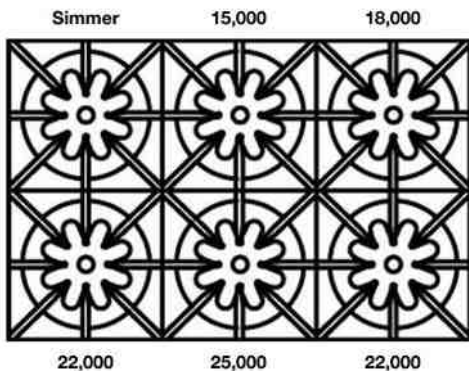

FREESTANDING RANGES: 36" PLATINUM SERIES

BlueStar Model Number Guide:

Base Model (BSP366B) 6 Burners | Natural Gas | Stainless Steel Finish | Standard Trim	Change to LP Gas Add (L) for LP/Propane Gas	Add code below for desired color (C) 190 Standard RAL (Semi-Gloss) Colors (CF) Specialty Finish (190 Matte RAL, Precious Metals & Textures) (CC) Custom Colors	Add (PLT) for Plated Trim Includes plated bezels, door handle, handle end and logo. See available options below.

FEATURES:

- 25,000 BTU PrimaNova™ burners
- All burners, plus Interchangeable Griddle and Charbroiler
- The PowR Oven™ provides 40% faster preheating and 30% increase in oven efficiency
- Gentle 130° simmer burner
- Integrated wok cooking
- Extra-large oven with True European Convection and 1850° infrared broiler
- Accommodates a full-size commercial 18" x 26" baking sheet
- Includes full extension rack
- Available in 1,000+ colors and finishes
- Handcrafted in Pennsylvania since 1880

PRODUCT SPECIFICATIONS:

- Unit Dimensions: 35.875"W x 24"D x 36.75"H
- Oven Interior: 29"W x 20"D x 15"H
- Electrical Reqs: 120V, 60Hz, 15 AMPS, 1PH
- Gas Pressure: NAT: 5.0" WC, LP 10.0" WC
- Gas Line Size: ½
- Unit Weight: 555 lbs.