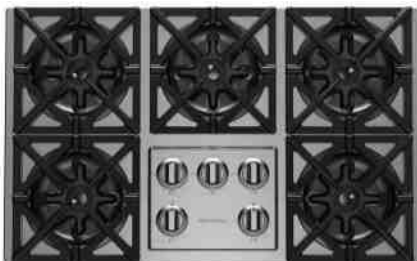

Model	Description (* Denotes item that must be specified)	UMRP	MSRP
Natural Gas Models: 36" Drop-In Cooktop			
RBCT365BSSV2	5 Burners | Nat Gas | Stainless Steel | Std Trim	$2,695	$3,170
RBCT365BSSV2PLT	5 Burners | Nat Gas | Stainless Steel | Plated Trim*	$3,410	$4,010
LP/Propane Models: 36" Drop-In Cooktop			
RBCT365BSSV2L	5 Burners | LP Gas | Stainless Steel | Std Trim	$2,695	$3,170
RBCT365BSSV2LPLT	5 Burners | LP Gas | Stainless Steel | Plated Trim*	$3,410	$4,010
KNOB OPTIONS: (Total Knobs: 5)			
STD BLACK – KNOB	Black Knob	$60 ea.	$70 ea.
PAINT – C - KNOB	Standard 190 RAL Color Knob	$90 ea.	$105 ea.
PAINT – CF - KNOB	Specialty Finish (Matte RAL; Textured RAL or Precious Metals) Knob	$140 ea.	$165 ea.
PLATED – KNOB	Plated Trim Knob (See options below)	$180 ea.	$210 ea.
PLATED TRIM OPTIONS: (Includes bezels and logo)			
Antique Brass, Brushed Brass, Polished Brass, Antique Copper, Brushed Copper, Polished Copper, Chrome, Oil Rubbed Bronze & Pewter			

FEATURES:

- 22,000 BTU UltraNova™ burners & 15,000 BTU Nova™ burners
- Precise 130° simmer burner
- Full motion grates
- Stainless steel knobs and available customization
- Enhanced compatibility with BlueStar Electric Wall Oven

PRODUCT SPECIFICATIONS:

• 30" Unit Dimensions:	30"W x 22"D x 5"H
• 36" Unit Dimensions:	36"W x 22"D x 5"H
• Electrical Requirements:	120V, 60Hz, 15 AMPS, 1PH
• Gas Pressure:	NAT: 5.0" WC, LP 10.0" WC
• Gas Line Size:	½"
• 30" Unit Weight:	160 lbs.
• 36" Unit Weight:	175 lbs.