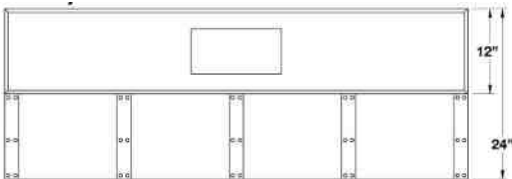

DESIGNER SERIES: 42", 48", 54", 60" & 66" BONANZA WALL HOODS

42" BONANZA HOODS: (4 Vertical Straps | 1 Horizontal)		UMRP	MSRP
BZ042MLPLT	Body: Stainless Steel | Strap/Rivets: Stainless Steel	$ 4,330	$ 5,095
BZ042MLPLTD	Body: Stainless Steel | Strap/Rivets: Des. Metal*	$ 4,550	$ 5,355
BZ042MLPLTC	Body: Std RAL Color* | Strap/Rivets: Stainless Steel	$ 5,225	$ 6,145
BZ042MLPLTDC	Body: Std RAL Color* | Strap/Rivets: Des Metal*	$ 5,445	$ 6,405
BZ042MLPLTCF	Body: Spec. Finish* | Strap/Rivets: Stainless Steel	$ 5,925	$ 6,970
BZ042MLPLTDCF	Body: Spec. Finish* | Strap/Rivets: Des. Metal*	$ 6,145	$ 7,230
BZ042MLPLTCC	Body: Custom Color* | Strap/Rivets: Stainless Steel	$ 6,970	$ 8,200
BZ042MLPLTDCC	Body: Custom Color* | Strap/Rivets: Des. Metal*	$ 7,190	$ 8,460
48" BONANZA HOODS: (4 Vertical Straps | 1 Horizontal)		UMRP	MSRP
BZ048MLPLT	Body: Stainless Steel | Strap/Rivets: Stainless Steel	$ 4,750	$ 5,590
BZ048MLPLTD	Body: Stainless Steel | Strap/Rivets: Des. Metal*	$ 4,970	$ 5,845
BZ048MLPLTC	Body: Std RAL Color* | Strap/Rivets: Stainless Steel	$ 5,645	$ 6,640
BZ048MLPLTDC	Body: Std RAL Color* | Strap/Rivets: Des Metal*	$ 5,865	$ 6,900
BZ048MLPLTCF	Body: Spec. Finish* | Strap/Rivets: Stainless Steel	$ 6,345	$ 7,465
BZ048MLPLTDCF	Body: Spec. Finish* | Strap/Rivets: Des. Metal*	$ 6,565	$ 7,725
BZ048MLPLTCC	Body: Custom Color* | Strap/Rivets: Stainless Steel	$ 7,390	$ 8,695
BZ048MLPLTDCC	Body: Custom Color* | Strap/Rivets: Des. Metal*	$ 7,610	$ 8,955
54" BONANZA HOODS : (4 Vertical Straps | 1 Horizontal)		UMRP	MSRP
BZ054MLPLT	Body: Stainless Steel | Strap/Rivets: Stainless Steel	$ 4,850	$ 5,705
BZ054MLPLTD	Body: Stainless Steel | Strap/Rivets: Des. Metal*	$ 5,070	$ 5,965
BZ054MLPLTC	Body: Std RAL Color* | Strap/Rivets: Stainless Steel	$ 5,745	$ 6,760
BZ054MLPLTDC	Body: Std RAL Color* | Strap/Rivets: Des Metal*	$ 5,965	$ 7,020
BZ054MLPLTCF	Body: Spec. Finish* | Strap/Rivets: Stainless Steel	$ 6,445	$ 7,580
BZ054MLPLTDCF	Body: Spec. Finish* | Strap/Rivets: Des. Metal*	$ 6,665	$ 7,840
BZ054MLPLTCC	Body: Custom Color* | Strap/Rivets: Stainless Steel	$ 7,490	$ 8,810
BZ054MLPLTDCC	Body: Custom Color* | Strap/Rivets: Des. Metal*	$ 7,710	$ 9,070
60" BONANZA HOODS : (4 Vertical Straps | 1 Horizontal)		UMRP	MSRP
BZ060MLPLT	Body: Stainless Steel | Strap/Rivets: Stainless Steel	$ 5,170	$ 6,080
BZ060MLPLTD	Body: Stainless Steel | Strap/Rivets: Des. Metal*	$ 5,380	$ 6,330
BZ060MLPLTC	Body: Std RAL Color* | Strap/Rivets: Stainless Steel	$ 6,065	$ 7,135
BZ060MLPLTDC	Body: Std RAL Color* | Strap/Rivets: Des Metal*	$ 6,275	$ 7,380
BZ060MLPLTCF	Body: Spec. Finish* | Strap/Rivets: Stainless Steel	$ 6,765	$ 7,960
BZ060MLPLTDCF	Body: Spec. Finish* | Strap/Rivets: Des. Metal*	$ 6,975	$ 8,205
BZ060MLPLTCC	Body: Custom Color* | Strap/Rivets: Stainless Steel	$ 7,810	$ 9,190
BZ060MLPLTDCC	Body: Custom Color* | Strap/Rivets: Des. Metal*	$ 8,020	$ 9,435
66" BONANZA HOODS : (5 Vertical Straps | 1 Horizontal)		UMRP	MSRP
BZ066MLPLT	Body: Stainless Steel | Strap/Rivets: Stainless Steel	$ 5,270	$ 6,200
BZ066MLPLTD	Body: Stainless Steel | Strap/Rivets: Des. Metal*	$ 5,480	$ 6,445
BZ066MLPLTC	Body: Std RAL Color* | Strap/Rivets: Stainless Steel	$ 6,165	$ 7,255
BZ066MLPLTDC	Body: Std RAL Color* | Strap/Rivets: Des Metal*	$ 6,375	$ 7,500
BZ066MLPLTCF	Body: Spec. Finish* | Strap/Rivets: Stainless Steel	$ 6,865	$ 8,075
BZ066MLPLTDCF	Body: Spec. Finish* | Strap/Rivets: Des. Metal*	$ 7,075	$ 8,325
BZ066MLPLTCC	Body: Custom Color* | Strap/Rivets: Stainless Steel	$ 7,910	$ 9,305
BZ066MLPLTDCC	Body: Custom Color* | Strap/Rivets: Des. Metal*	$ 8,120	$ 9,555