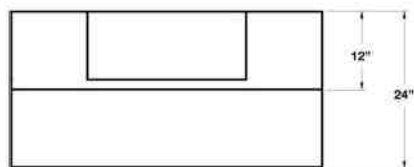

DESIGNER SERIES: INCLINE WALL HOODS

REQUEST A QUOTE
QUOTE@BLUESTARCOOKING.COM

BlueStar Model Number Guide:	Base Model (INOXML)	Add code below for desired color	Add (PLT) for Metal Strapping
	Incline | Unit Width | Internal Liner Type	(C) 190 Standard RAL (Semi-Gloss) Colors (CF) Specialty Finish (190 Matte RAL, Precious Metals & Textures) (CC) Custom Colors	Available through custom quote only at quote@bluestarcooking.com

Model	Description (* Denotes item that must be specified)	UMRP	MSRP
IN030ML	30" Incline | Stainless Steel | 600 CFM Blower	$ 1,895	$ 2,230
IN030MLC	30" Incline | Std RAL Color* | 600 CFM Blower	$ 2,590	$ 3,045
IN030MLCF	30" Incline | Specialty Finish* | 600 CFM Blower	$ 3,270	$ 3,845
IN030MLCC	30" Incline | Custom Color* | 600 CFM Blower	$ 4,260	$ 5,010
IN036ML	36" Incline | Stainless Steel | 600 CFM Blower	$ 1,995	$ 2,345
IN036MLC	36" Incline | Std RAL Color* | 600 CFM Blower	$ 2,690	$ 3,165
IN036MLCF	36" Incline | Specialty Finish* | 600 CFM Blower	$ 3,370	$ 3,965
IN036MLCC	36" Incline | Custom Color* | 600 CFM Blower	$ 4,360	$ 5,130
IN042ML	42" Incline | Stainless Steel	$ 2,095	$ 2,465
IN042MLC	42" Incline | Std RAL Color*	$ 2,990	$ 3,520
IN042MLCF	42" Incline | Specialty Finish*	$ 3,690	$ 4,340
IN042MLCC	42" Incline | Custom Color*	$ 4,735	$ 5,570
IN048ML	48" Incline | Stainless Steel	$ 2,395	$ 2,820
IN048MLC	48" Incline | Std RAL Color*	$ 3,290	$ 3,870
IN048MLCF	48" Incline | Specialty Finish*	$ 3,990	$ 4,695
IN048MLCC	48" Incline | Custom Color*	$ 5,035	$ 5,925
IN054ML	54" Incline | Stainless Steel	$ 2,495	$ 2,935
IN054MLC	54" Incline | Std RAL Color*	$ 3,390	$ 3,990
IN054MLCF	54" Incline | Specialty Finish*	$ 4,090	$ 4,810
IN054MLCC	54" Incline | Custom Color*	$ 5,135	$ 6,040
IN060ML	60" Incline | Stainless Steel	$ 2,695	$ 3,170
IN060MLC	60" Incline | Std RAL Color*	$ 3,590	$ 4,225
IN060MLCF	60" Incline | Specialty Finish*	$ 4,290	$ 5,045
IN060MLCC	60" Incline | Custom Color*	$ 5,335	$ 6,275
IN066ML	66" Incline | Stainless Steel	$ 2,895	$ 3,405
IN066MLC	66" Incline | Std RAL Color*	$ 3,790	$ 4,460
IN066MLCF	66" Incline | Specialty Finish*	$ 4,490	$ 5,280
IN066MLCC	66" Incline | Custom Color*	$ 5,535	$ 6,510

FEATURES:

- Professional-grade smoke removal
- 3-speed fan with boost feature
- Innovative multi-stage grease capture system
- Enhanced visibility with dimmable LED lighting
- Quiet operation
- Stainless baffle filters seamlessly remove for dishwasher safe cleaning
- Easy-to-use push-button controls
- 30" & 36" models: 600 CFM internal fan included (*Must be included on order*)
- Accommodates top or rear discharge
- Duct free recirculating kits available for 30", 36", 42" & 48" models (Sold separately)
- In-line, in-hood and remote blower compatible

CUSTOMIZATION OPTIONS:

- 1,000+ Colors & Finishes
- Designer Metals
- Custom strapping & rivets
- Full custom options

DUCT COVERS FOR INCLINE HOODS:

See page 71 for Duct Free Kits (Duct cover can not be installed Duct Free Kits)

Refer to page 83 for all Incline hood duct cover options

- Available duct cover heights: 2", 6", 12", 18", 24", 30", 36", 42" & 48"

Refer to page 92 for Ventilation Hood Accessories