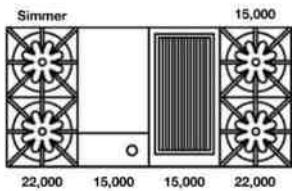

48" Nova (RNB) Rangetop with 12" Griddle & Charbroiler

Natural Gas Models: 48" Nova Series Rangetop with 12" Griddle & Charbroiler			
RGTNB484GCBV2	4 Burner | 12" Griddle & Char Br. | Nat Gas | Stainless Steel | Standard Trim	$6,195	$7,290
RGTNB484GCBV2PLT	4 Burner | 12" Griddle & Char Br. | Nat Gas | Stainless Steel | Plated Trim*	$7,145	$8,405
LP/Propane Models: 48" Nova Series Rangetop with 12" Griddle & Charbroiler			
RGTNB484GCBV2L	4 Burner | 12" Griddle & Char Br. | LP Gas | Stainless Steel | Standard Trim	$6,195	$7,290
RGTNB484GCBV2LPLT	4 Burner | 12" Griddle & Char Br. | LP Gas | Stainless Steel | Plated Trim*	$7,145	$8,405
Customization & Accessory Options: (See page 43) | Total Knobs: 6