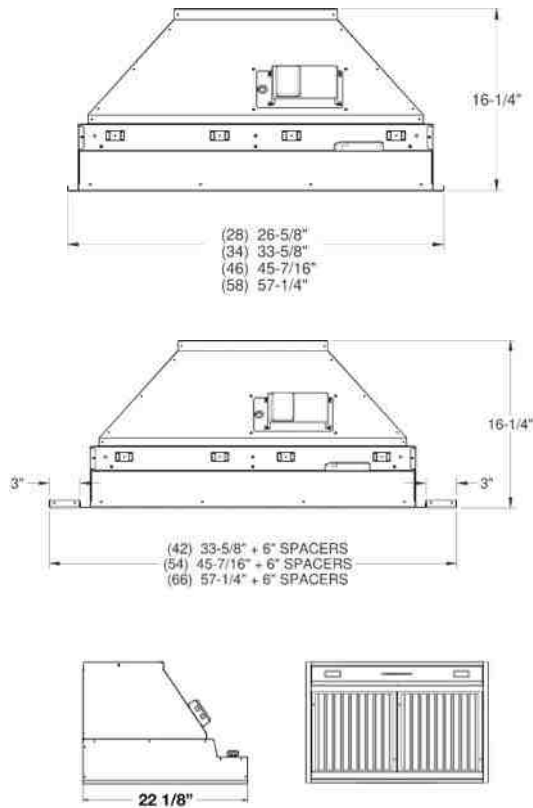

LINERS/INSERTS: PROFESSIONAL METAL LINER

BlueStar Model Number Guide:	Base Model (PYOXXML) Liner Insert Model | Unit Width | Internal Liner Type	Add code below for desired color Not available on this model	Add (PLT) for Metal Strapping Not available on this model

Model	Description	UMRP	MSRP
PM028ML	28" Metal Liner | 600 CFM Blower | 26 5/8" x 22 1/8" x 16 1/4"	$ 1,195	$ 1,405
PM034ML	34" Metal Liner | 600 CFM Blower | 33 5/8" x 22 1/8" x 16 1/4"	$ 1,195	$ 1,405
PM040ML	40" Metal Liner | 39 5/8" x 22 1/8" x 16 1/4"	$ 1,195	$ 1,405
PM046ML	46" Metal Liner | 45 7/16" x 22 1/8" x 16 1/4"	$ 1,295	$ 1,525
PM052ML	52" Metal Liner | 51 7/16" x 22 1/8" x 16 1/4"	$ 1,395	$ 1,640
PM058ML	58" Metal Liner | 57 1/4" x 22 1/8" x 16 1/4"	$ 1,450	$ 1,705
PM064ML	64" Metal Liner | 63 1/4" x 22 1/8" x 16 1/4"	$ 1,595	$ 1,875
PM070ML	64" Metal Liner | 67 1/4" x 22 1/8" x 16 1/4"	$ 1,795	$ 2,110

BLOWER OPTIONS AND ADDITIONAL ACCESSORIES: (Refer to page 92)

FEATURES:

- Professional-grade smoke removal
- 3-speed fan with boost mode efficiently clears the air
- Innovative 3-stage grease capture system
- Enhanced visibility with dimmable LED lighting
- Quiet operation
- Stainless baffle filters seamlessly remove for dishwasher safe cleaning
- Easy-to-use push-button controls
- 28" & 34" models: 600 CFM internal fan included
  (Must be included on order)
- Accommodates top or rear discharge
- In-line, in-hood and remote blower compatible

BLOWER OPTIONS	IN-HOOD		IN-LINE		REMOTE		DISCHARGE	
CFM POWER	600	1200	800	1200	1000	1400	TOP	REAR
MODEL #	BS-CFM-600-IN06	BS-CFM-1200-IN12	ATEX-0.8	ATEX-1.2	HYEX-1.0-GA	HYEX-14.4-GA		
UMRP	$695	$995	$935	$990	$1,045	$1,078		
28" Liners	•	•	•	•	•	•	•	•
34" Liners	•	•	•	•	•	•	•	•
40" Liners	•	•	•	•	•	•	•	•
46" Liners	•	•	•	•	•	•	•	•
52" Liners	•	•	•	•	•	•	•	•
58" Liners	•	•	•	•	•	•	•	•
64" Liners	•	•	•	•	•	•	•	•
70" Liners	•	•	•	•	•	•	•	•