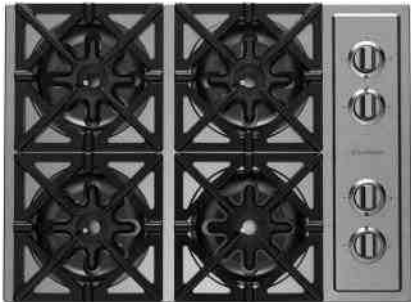

DROP-IN COOKTOPS: 30" & 36" RBCT SERIES

BlueStar Model Number Guide:

Base Model (RBCT304BSSV2) 4 Burners | Natural Gas | Stainless Steel Finish | Standard Trim	Change to LP Gas Add (L) for LP/Propane Gas	Add code below for desired color Not available on Rangetop or Cooktop models	Add (PLT) for Plated Trim Includes plated bezels and logo. See available options below.

Model	Description (* Denotes item that must be specified)	UMRP	MSRP
Natural Gas Models: 30" Drop-In Cooktop			
RBCT304BSSV2	4 Burners | Nat Gas | Stainless Steel | Std Trim	$2,095	$2,465
RBCT304BSSV2PLT	4 Burners | Nat Gas | Stainless Steel | Plated Trim*	$2,590	$3,045
LP/Propane Models: 30" Drop-In Cooktop			
RBCT304BSSV2L	4 Burners | LP Gas | Stainless Steel | Std Trim	$2,095	$2,465
RBCT304BSSV2LPLT	4 Burners | LP Gas | Stainless Steel | Plated Trim*	$2,590	$3,045
KNOB OPTIONS: (Total Knobs: 4)			
STD BLACK – KNOB	Black Knob	$60 ea.	$70 ea.
PAINT – C - KNOB	Standard 190 RAL Color Knob	$90 ea.	$105 ea.
PAINT – CF - KNOB	Specialty Finish (Matte RAL; Textured RAL or Precious Metals) Knob	$140 ea.	$165 ea.
PLATED – KNOB	Plated Trim Knob (See options below)	$180 ea.	$210 ea.
PLATED TRIM OPTIONS: (Includes bezels and logo)			
Antique Brass, Brushed Brass, Polished Brass, Antique Copper, Brushed Copper, Polished Copper, Chrome, Oil Rubbed Bronze & Pewter