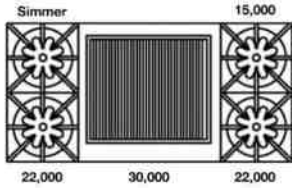

RANGETOPS: 48" NOVA (RNB) SERIES

48" Nova (RNB) Rangetop with 24" Charbroiler

Model	Description (*) Denotes item that must be specified	UMRP	MSRP
Natural Gas Models: 48" Nova Series Rangetop with 24" Charbroiler			
RGTNB484CBV2	4 Burner | 24" Charbroiler | Nat Gas | Stainless Steel | Standard Trim	$5,995	$7,055
RGTNB484CBV2PLT	4 Burner | 24" Charbroiler | Nat Gas | Stainless Steel | Plated Trim*	$6,945	$8,170
LP/Propane Models: 48" Nova Series Rangetop with 24" Charbroiler			
RGTNB484CBV2L	4 Burner | 24" Charbroiler | LP Gas | Stainless Steel | Standard Trim	$5,995	$7,055
RGTNB484CBV2LPLT	4 Burner | 24" Charbroiler | LP Gas | Stainless Steel | Plated Trim*	$6,945	$8,170
Customization & Accessory Options: (See page 43) | Total Knobs: 6