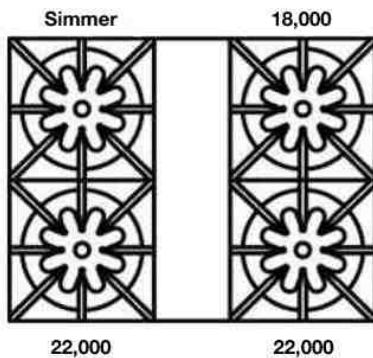

FREESTANDING RANGES: 30" PRECIOUS METALS SERIES

BlueStar Model Number Guide:

Base Model (RNB304BPMV2) 4 Burners | Natural Gas | Stainless Steel Finish | Standard Trim	Change to LP Gas Add (L) for LP/Propane Gas	Add code below for desired color (C) 190 Standard RAL (Semi-Gloss) Colors (CF) Specialty Finish (190 Matte RAL, Precious Metals & Textures) (CC) Custom Colors	Add (PLT) for Plated Trim Includes plated bezels, door handle, handle end and logo. See available options below.

Model	Description (* Denotes item that must be specified)	UMRP	MSRP
Natural Gas Models: 30" Precious Metals Series			
RNB304BPMV2	4 Burner | Nat Gas | Stainless Steel | Standard Trim	$7,295	$8,580
RNB304BPMV2PLT	4 Burner | Nat Gas | Stainless Steel | Plated Trim*	$7,790	$9,165
RNB304BPMV2C	4 Burner | Nat Gas | Any Color Option * | Std Trim	$7,990	$9,400
RNB304BPMV2CPLT	4 Burner | Nat Gas | Any Color Option * | Plated Trim*	$8,485	$9,980
RNB304BPMV2CC	4 Burner | Nat Gas | Custom Color* | Standard Trim	$9,660	$11,365
RNB304BPMV2CCPLT	4 Burner | Nat Gas | Custom Color* | Plated Trim*	$10,155	$11,945
LP/Propane Models: 30" Precious Metals Series			
RNB304BPMV2L	4 Burner | LP Gas | Stainless Steel | Standard Trim	$7,295	$8,580
RNB304BPMV2LPLT	4 Burner | LP Gas | Stainless Steel | Plated Trim*	$7,790	$9,165
RNB304BPMV2LC	4 Burner | LP Gas | Any Color Option * | Std Trim	$7,990	$9,400
RNB304BPMV2LCPLT	4 Burner | LP Gas | Any Color Option * | Plated Trim*	$8,485	$9,980
RNB304BPMV2LCC	4 Burner | LP Gas | Custom Color* | Standard Trim	$9,660	$11,365
RNB304BPMV2LCCPLT	4 Burner | LP Gas | Custom Color* | Plated Trim*	$10,155	$11,945
BACKGUARD OPTIONS:			
Only available with the installed island trim backguard. Six unique colors with matching knobs and bezels included. Standard with French doors. Includes matching knobs and bezels and body sides. Ginger Spice & Stainless Steel units will have Stainless Steel knobs. Precious Metals ranges painted in an RAL color include painted body sides, knobs and bezels.			
KNOB & PAINTED BODY SIDE OPTIONS: (Total Knobs: 5)			
Painted Body Sides	Add Painted Sides (All colors)	$470	$555
STD BLACK – KNOB	RCS Series Black Knob (Ordered with unit)	N/C	N/C
PAINT – C - KNOB	Standard 190 RAL Color Knob	N/C	N/C
PAINT – CF - KNOB	Specialty Finish (Matte RAL; Textured RAL or Precious Metals) Knob	N/C	N/C
PLATED – KNOB	Plated Trim Knob (See options below)	$180 ea.	$210 ea.
PLATED TRIM OPTIONS: (Includes bezels, door handle, handle ends and logo)			
Antique Brass, Brushed Brass, Polished Brass, Antique Copper, Brushed Copper, Polished Copper, Chrome, Oil Rubbed Bronze & Pewter			
PRECIOUS METALS COLORS (Updated May 4, 2020)			
Statuary Bronze, Ginger Spice, Enchanted Silver, Enchanted Sand and Matte Black			
See page 31 for additional customization and accessories for Freestanding Ranges			

FEATURES:

- 22,000 BTU UltraNova™ burners & 18,000 BTU Nova™ burners
- Precise 130° simmer burner
- Unique French Door for easy loading and unloading
- Contemporary, urban aesthetic
- Extra-large convection oven with 1850° infrared broiler that accommodates a full size 18" x 26" commercial baking sheet
- Includes full extension rack
- Matching knobs & trim

PRODUCT SPECIFICATIONS:

- Unit Dimensions: 29.875W x 24"D x 36.75"H
- Oven Interior: 26.25"W x 20"D x 15"H
- Electrical Reqs: 120V, 60Hz, 15 AMPS, 1PH
- Gas Pressure: NAT: 5.0" WC, LP 10.0" WC
- Gas Line Size: ½
- Unit Weight: 440 lbs.