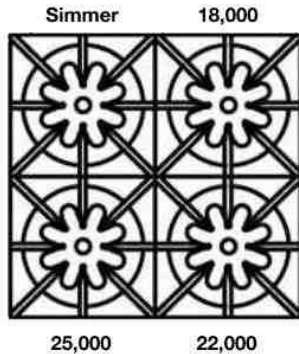

RANGETOPS: 24" PLATINUM SERIES

BlueStar Model Number Guide:

Base Model (BSPRT244B) 4 Burners | Natural Gas | Stainless Steel Finish | Standard Trim	Change to LP Gas Add (L) for LP/Propane Gas	Add code below for desired color Not available on Rangetop or Cooktop models	Add (PLT) for Plated Trim Includes plated bezels and logo. See available options below.

Model	Description (* Denotes item that must be specified)	UMRP	MSRP
Natural Gas Models: 24" Platinum Series Rangetop			
BSPRT244B	4 Burners | Nat Gas | Stainless Steel | Std Trim	$4,495	$5,290
BSPRT244BPLT	4 Burners | Nat Gas | Stainless Steel | Plated Trim*	$4,990	$5,870
LP/Propane Models: 24" Platinum Series Rangetop			
BSPRT244BL	4 Burners | LP Gas | Stainless Steel | Std Trim	$4,495	$5,290
BSPRT244BLPLT	4 Burners | LP Gas | Stainless Steel | Plated Trim*	$4,990	$5,870
BACKGUARD OPTIONS:			
All BlueStar freestanding appliances must be installed with a UL approved backguard. Unless otherwise specified, an island trim UL approved backguard will be entered at no charge.			
IT24BSP	Island Trim (Included)	$385	$455
BG624BSP	6" Backguard	$415	$490
BG2417BSP	17" Backguard	$765	$900
SDHS24BSP	24" High Shelf	$995	$1,170
KNOB OPTIONS: (Total Knobs: 4)			
STD BLACK – KNOB	RCS Series Black Knob (Ordered with unit)	N/C	N/C
PAINT – C - KNOB	Standard 190 RAL Color Knob	$90 ea.	$105 ea.
PAINT – CF - KNOB	Specialty Finish (Matte RAL; Textured RAL or Precious Metals) Knob	$140 ea.	$165 ea.
PLATED – KNOB	Plated Trim Knob (See options below)	$180 ea.	$210 ea.
PLATED TRIM OPTIONS: (Includes bezels and logo)			
Antique Brass, Brushed Brass, Polished Brass, Antique Copper, Brushed Copper, Polished Copper, Chrome, Oil Rubbed Bronze & Pewter			
See page 51 for additional customization and accessories for Rangetops and Cooktops			

FEATURES:

- 25,000 BTU PrimaNova™ burners
- All burners, plus Interchangeable Griddle and Charbroiler
- Gentle 130° simmer burner
- Integrated wok cooking
- Handcrafted in Pennsylvania since 1880

PRODUCT SPECIFICATIONS:

- Unit Dimensions: 23.875"W x 24"D x 8.625"H
- Electrical Reqs: 120V, 60Hz, 15 AMPS, 1PH
- Gas Pressure: NAT: 5.0" WC, LP 10.0" WC
- Gas Line Size: ½"
- Unit Weight: 220 lbs.