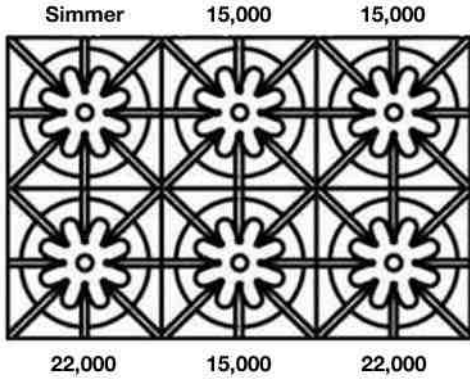

RANGETOPS: 36" NOVA (RNB) SERIES

BlueStar Model Number Guide:

Base Model (RGTNB366BV2) 6 Burners | Natural Gas | Stainless Steel Finish | Standard Trim	Change to LP Gas Add (L) for LP/Propane Gas	Add code below for desired color Not available on Rangetop or Cooktop models	Add (PLT) for Plated Trim Includes plated bezels and logo. See available options below.

Model	Description (* Denotes item that must be specified)	UMRP	MSRP
Natural Gas Models: 36" Nova Series Rangetop			
RGTNB366BV2	6 Burners | Nat Gas | Stainless Steel | Std Trim	$4,195	$4,935
RGTNB366BV2PLT	6 Burners | Nat Gas | Stainless Steel | Plated Trim*	$4,910	$5,775
LP/Propane Models: 36" Nova Series Rangetop			
RGTNB366BV2L	6 Burners | LP Gas | Stainless Steel | Std Trim	$4,195	$4,935
RGTNB366BV2LPLT	6 Burners | LP Gas | Stainless Steel | Plated Trim*	$4,910	$5,775
BACKGUARD OPTIONS:			
All BlueStar freestanding appliances must be installed with a UL approved backguard. Unless otherwise specified, an island trim UL approved backguard will be entered at no charge.			
IT36BSP	Island Trim (Included)	$455	$535
BG636BSP	6" Backguard	$490	$575
BG3617BSP	17" Backguard	$995	$1,170
SDHS36BSP	24" High Shelf	$1,155	$1,360
KNOB OPTIONS: (Total Knobs: 6)			
STD BLACK – KNOB	RCS Series Black Knob (Ordered with unit)	N/C	N/C
PAINT – C - KNOB	Standard 190 RAL Color Knob	$90 ea.	$105 ea.
PAINT – CF - KNOB	Specialty Finish (Matte RAL; Textured RAL or Precious Metals) Knob	$140 ea.	$165 ea.
PLATED – KNOB	Plated Trim Knob (See options below)	$180 ea.	$210 ea.
PLATED TRIM OPTIONS: (Includes bezels and logo)			
Antique Brass, Brushed Brass, Polished Brass, Antique Copper, Brushed Copper, Polished Copper, Chrome, Oil Rubbed Bronze & Pewter			
See page 51 for additional customization and accessories for Rangetops and Cooktops			

FEATURES:

- 22,000 BTU UltraNova™ burners & 15,000 BTU Nova™ burners
- Precise 130° simmer burner
- Available with all burners or add integrated griddle, charbroiler or French top
- Integrated wok cooking
- Handcrafted in Pennsylvania since 1880

PRODUCT SPECIFICATIONS:

- Unit Dimensions: 35.875"W x 24"D x 8.625"H
- Electrical Reqs: 120V, 60Hz, 15 AMPS, 1PH
- Gas Pressure: NAT: 5.0" WC, LP 10.0" WC
- Gas Line Size: ½"
- Unit Weight: 220 lbs.