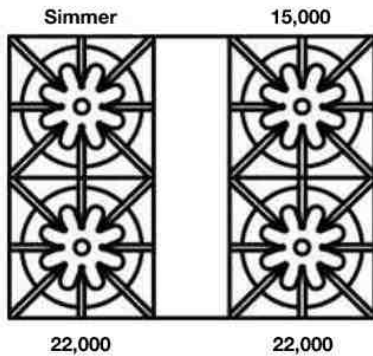

RANGETOPS: 30" NOVA (RNB) SERIES

BlueStar Model Number Guide:

Base Model (RGTNB304BV2) 4 Burners | Natural Gas | Stainless Steel Finish | Standard Trim	Change to LP Gas Add (L) for LP/Propane Gas	Add code below for desired color Not available on Rangetop or Cooktop models	Add (PLT) for Plated Trim Includes plated bezels and logo. See available options below.

Model	Description (* Denotes item that must be specified)	UMRP	MSRP
Natural Gas Models: 30" Nova Series Rangetop			
RGTNB304BV2	4 Burners | Nat Gas | Stainless Steel | Std Trim	$3,895	$4,580
RGTNB304BV2PLT	4 Burners | Nat Gas | Stainless Steel | Plated Trim*	$4,390	$5,165
LP/Propane Models: 30" Nova Series Rangetop			
RGTNB304BV2L	4 Burners | LP Gas | Stainless Steel | Std Trim	$3,895	$4,580
RGTNB304BV2LPLT	4 Burners | LP Gas | Stainless Steel | Plated Trim*	$4,390	$5,165
BACKGUARD OPTIONS:			
All BlueStar freestanding appliances must be installed with a UL approved backguard. Unless otherwise specified, an island trim UL approved backguard will be entered at no charge.			
IT30BSP	Island Trim (Included)	$385	$455
BG630BSP	6" Backguard	$415	$490
BG3017BSP	17" Backguard	$765	$900
SDHS30BSP	24" High Shelf	$995	$1,170
KNOB OPTIONS: (Total Knobs: 4)			
STD BLACK – KNOB	RCS Series Black Knob (Ordered with unit)	N/C	N/C
PAINT – C - KNOB	Standard 190 RAL Color Knob	$90 ea.	$105 ea.
PAINT – CF - KNOB	Specialty Finish (Matte RAL; Textured RAL or Precious Metals) Knob	$140 ea.	$165 ea.
PLATED – KNOB	Plated Trim Knob (See options below)	$180 ea.	$210 ea.
PLATED TRIM OPTIONS: (Includes bezels and logo)			
Antique Brass, Brushed Brass, Polished Brass, Antique Copper, Brushed Copper, Polished Copper, Chrome, Oil Rubbed Bronze & Pewter			
See page 51 for additional customization and accessories for Rangetops and Cooktops			

FEATURES:

- 22,000 BTU UltraNova™ burners & 15,000 BTU Nova™ burners
- Precise 130° simmer burner
- Integrated wok cooking
- Handcrafted in Pennsylvania since 1880

PRODUCT SPECIFICATIONS:

- Unit Dimensions: 29.875"W x 24"D x 8.625"H
- Electrical Reqs: 120V, 60Hz, 15 AMPS, 1PH
- Gas Pressure: NAT: 5.0" WC, LP 10.0" WC
- Gas Line Size: ½"
- Unit Weight: 200 lbs.