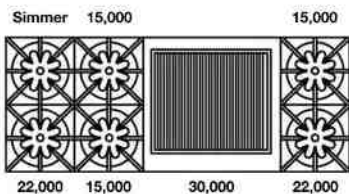

60" Nova (RNB) Series with 24" Charbroiler

Natural Gas Models: 60" Nova Series with 24" Charbroiler			
RNB606CBV2	6 Burner | 24" Charbroiler | Nat Gas | Stainless Steel | Standard Trim	$15,895	$18,700
RNB606CBV2PLT	6 Burner | 24" Charbroiler | Nat Gas | Stainless Steel | Plated Trim*	$17,600	$20,705
RNB606CBV2C	6 Burner | 24" Charbroiler | Nat Gas | Std RAL Paint* | Standard Trim	$16,790	$19,755
RNB606CBV2CPLT	6 Burner | 24" Charbroiler | Nat Gas | Std RAL Paint* | Plated Trim*	$18,495	$21,760
RNB606CBV2CF	6 Burner | 24" Charbroiler | Nat Gas | Specialty Finish* | Standard Trim	$17,490	$20,575
RNB606CBV2CFPLT	6 Burner | 24" Charbroiler | Nat Gas | Specialty Finish* | Plated Trim*	$19,195	$22,580
RNB606CBV2CC	6 Burner | 24" Charbroiler | Nat Gas | Custom Color* | Standard Trim	$18,535	$21,805
RNB606CBV2CCPLT	6 Burner | 24" Charbroiler | Nat Gas | Custom Color* | Plated Trim*	$20,240	$23,810
LP/Propane Models: 60" Nova Series with 24" Charbroiler			
RNB606CBV2L	6 Burner | 24" Charbroiler | LP Gas | Stainless Steel | Standard Trim	$15,895	$18,700
RNB606CBV2LPLT	6 Burner | 24" Charbroiler | LP Gas | Stainless Steel | Plated Trim*	$17,600	$20,705
RNB606CBV2LC	6 Burner | 24" Charbroiler | LP Gas | Std RAL Paint* | Standard Trim	$16,790	$19,755
RNB606CBV2LCPLT	6 Burner | 24" Charbroiler | LP Gas | Std RAL Paint* | Plated Trim*	$18,495	$21,760
RNB606CBV2LCF	6 Burner | 24" Charbroiler | LP Gas | Specialty Finish* | Standard Trim	$17,490	$20,575
RNB606CBV2LCFPLT	6 Burner | 24" Charbroiler | LP Gas | Specialty Finish* | Plated Trim*	$19,195	$22,580
RNB606CBV2LCC	6 Burner | 24" Charbroiler | LP Gas | Custom Color* | Standard Trim	$18,535	$21,805
RNB606CBV2LCCPLT	6 Burner | 24" Charbroiler | LP Gas | Custom Color* | Plated Trim*	$20,240	$23,810
Customization & Accessory Options: (See page 20) | Total Knobs: 10