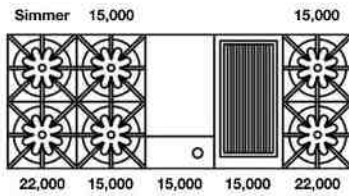

FREESTANDING RANGES: 60" NOVA (RNB) SERIES

60" Nova (RNB) Series with 12" Griddle & Charbroiler

Model	Description (* Denotes item that must be specified)	UMRP	MSRP
Natural Gas Models: 60" Nova Series with 12" Griddle & Charbroiler			
RNB606GCBV2	6 Burner | 12" Griddle & Char Br. | Nat Gas | Stainless Steel | Standard Trim	$16,295	$19,170
RNB606GCBV2PLT	6 Burner | 12" Griddle & Char Br. | Nat Gas | Stainless Steel | Plated Trim*	$18,000	$21,175
RNB606GCBV2C	6 Burner | 12" Griddle & Char Br. | Nat Gas | Std RAL Paint* | Standard Trim	$17,190	$20,225
RNB606GCBV2CPLT	6 Burner | 12" Griddle & Char Br. | Nat Gas | Std RAL Paint* | Plated Trim*	$18,895	$22,230
RNB606GCBV2CF	6 Burner | 12" Griddle & Char Br. | Nat Gas | Specialty Finish* | Standard Trim	$17,890	$21,045
RNB606GCBV2CFPLT	6 Burner | 12" Griddle & Char Br. | Nat Gas | Specialty Finish* | Plated Trim*	$19,595	$23,055
RNB606GCBV2CC	6 Burner | 12" Griddle & Char Br. | Nat Gas | Custom Color* | Standard Trim	$18,935	$22,275
RNB606GCBV2CCPLT	6 Burner | 12" Griddle & Char Br. | Nat Gas | Custom Color* | Plated Trim*	$22,640	$24,280
LP/Propane Models: 60" Nova Series with 12" Griddle & Charbroiler			
RNB606GCBV2L	6 Burner | 12" Griddle & Char Br. | LP Gas | Stainless Steel | Standard Trim	$16,295	$19,170
RNB606GCBV2LPLT	6 Burner | 12" Griddle & Char Br. | LP Gas | Stainless Steel | Plated Trim*	$18,000	$21,175
RNB606GCBV2LC	6 Burner | 12" Griddle & Char Br. | LP Gas | Std RAL Paint* | Standard Trim	$17,190	$20,225
RNB606GCBV2LCPLT	6 Burner | 12" Griddle & Char Br. | LP Gas | Std RAL Paint* | Plated Trim*	$18,895	$22,230
RNB606GCBV2LCF	6 Burner | 12" Griddle & Char Br. | LP Gas | Specialty Finish* | Standard Trim	$17,890	$21,045
RNB606GCBV2LCFPLT	6 Burner | 12" Griddle & Char Br. | LP Gas | Specialty Finish* | Plated Trim*	$19,595	$23,055
RNB606GCBV2LCC	6 Burner | 12" Griddle & Char Br. | LP Gas | Custom Color* | Standard Trim	$18,935	$22,275
RNB606GCBV2LCCPLT	6 Burner | 12" Griddle & Char Br. | LP Gas | Custom Color* | Plated Trim*	$22,640	$24,280
Customization & Accessory Options: (See page 20) | Total Knobs: 10