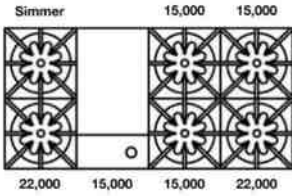

RANGETOPS: 48" NOVA (RNB) SERIES

48" Nova (RNB) Rangetop with 12" Griddle

Model	Description (* Denotes item that must be specified)	UMRP	MSRP
Natural Gas Models: 48" Nova Series Rangetop with 12" Griddle			
RGTNB486GV2	4 Burner | 12" Griddle | Nat Gas | Stainless Steel | Standard Trim	$5,495	$6,465
RGTNB486GV2PLT	4 Burner | 12" Griddle | Nat Gas | Stainless Steel | Plated Trim*	$6,445	$7,580
LP/Propane Models: 48" Nova Series Rangetop with 12" Griddle			
RGTNB486GV2L	4 Burner | 12" Griddle | LP Gas | Stainless Steel | Standard Trim	$5,495	$6,465
RGTNB486GV2LPLT	4 Burner | 12" Griddle | LP Gas | Stainless Steel | Plated Trim*	$6,445	$7,580
Customization & Accessory Options: (See page 43) | Total Knobs: 7