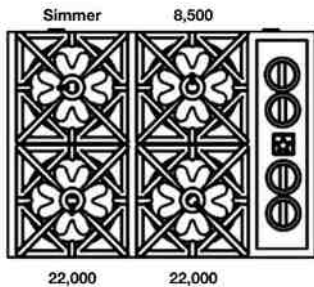

DROP-IN COOKTOPS: 30" & 36" RBCT SERIES

BlueStar Model Number Guide:

Base Model (RBCT304BSSV2) 4 Burners | Natural Gas | Stainless Steel Finish | Standard Trim	Change to LP Gas Add (L) for LP/Propane Gas	Add code below for desired color Not available on Rangetop or Cooktop models	Add (PLT) for Plated Trim Includes plated bezels and logo. See available options below.

Model	Description (* Denotes item that must be specified)	UMRP	MSRP
Natural Gas Models: 30" Drop-In Cooktop			
RBCT304BSSV2	4 Burners | Nat Gas | Stainless Steel | Std Trim	$2,095	$2,465
RBCT304BSSV2PLT	4 Burners | Nat Gas | Stainless Steel | Plated Trim*	$2,590	$3,045
LP/Propane Models: 30" Drop-In Cooktop			
RBCT304BSSV2L	4 Burners | LP Gas | Stainless Steel | Std Trim	$2,095	$2,465
RBCT304BSSV2LPLT	4 Burners | LP Gas | Stainless Steel | Plated Trim*	$2,590	$3,045
KNOB OPTIONS: (Total Knobs: 4)			
STD BLACK – KNOB	Black Knob	$60 ea.	$70 ea.
PAINT – C - KNOB	Standard 190 RAL Color Knob	$90 ea.	$105 ea.
PAINT – CF - KNOB	Specialty Finish (Matte RAL; Textured RAL or Precious Metals) Knob	$140 ea.	$165 ea.
PLATED – KNOB	Plated Trim Knob (See options below)	$180 ea.	$210 ea.
PLATED TRIM OPTIONS: (Includes bezels and logo)			
Antique Brass, Brushed Brass, Polished Brass, Antique Copper, Brushed Copper, Polished Copper, Chrome, Oil Rubbed Bronze & Pewter