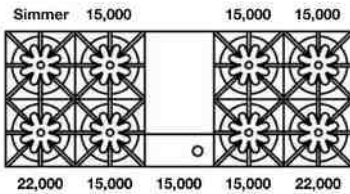

FREESTANDING RANGES: 60" NOVA (RNB) SERIES

60" Nova (RNB) Series with 12" Griddle

Model	Description (* Denotes item that must be specified)	UMRP	MSRP
Natural Gas Models: 60" Nova Series with 12" Griddle			
RNB608GV2	8 Burner | 12" Griddle | Nat Gas | Stainless Steel | Standard Trim	$15,295	$17,995
RNB608GV2PLT	8 Burner | 12" Griddle | Nat Gas | Stainless Steel | Plated Trim*	$17,000	$20,000
RNB608GV2C	8 Burner | 12" Griddle | Nat Gas | Std RAL Paint* | Standard Trim	$16,190	$19,045
RNB608GV2CPLT	8 Burner | 12" Griddle | Nat Gas | Std RAL Paint* | Plated Trim*	$17,895	$21,055
RNB608GV2CF	8 Burner | 12" Griddle | Nat Gas | Specialty Finish* | Standard Trim	$16,890	$19,870
RNB608GV2CFPLT	8 Burner | 12" Griddle | Nat Gas | Specialty Finish* | Plated Trim*	$18,595	$21,875
RNB608GV2CC	8 Burner | 12" Griddle | Nat Gas | Custom Color* | Standard Trim	$17,935	$21,100
RNB608GV2CCPLT	8 Burner | 12" Griddle | Nat Gas | Custom Color* | Plated Trim*	$19,640	$23,105
LP/Propane Models: 60" Nova Series with 12" Griddle			
RNB608GV2L	8 Burner | 12" Griddle | LP Gas | Stainless Steel | Standard Trim	$15,295	$17,995
RNB608GV2LPLT	8 Burner | 12" Griddle | LP Gas | Stainless Steel | Plated Trim*	$17,000	$20,000
RNB608GV2LC	8 Burner | 12" Griddle | LP Gas | Std RAL Paint* | Standard Trim	$16,190	$19,045
RNB608GV2LCPLT	8 Burner | 12" Griddle | LP Gas | Std RAL Paint* | Plated Trim*	$17,895	$21,055
RNB608GV2LCF	8 Burner | 12" Griddle | LP Gas | Specialty Finish* | Standard Trim	$16,890	$19,870
RNB608GV2LCFPLT	8 Burner | 12" Griddle | LP Gas | Specialty Finish* | Plated Trim*	$18,595	$21,875
RNB608GV2LCC	8 Burner | 12" Griddle | LP Gas | Custom Color* | Standard Trim	$17,935	$21,100
RNB608GV2LCCPLT	8 Burner | 12" Griddle | LP Gas | Custom Color* | Plated Trim*	$19,640	$23,105
Customization & Accessory Options: (See page 20) | Total Knobs: 11