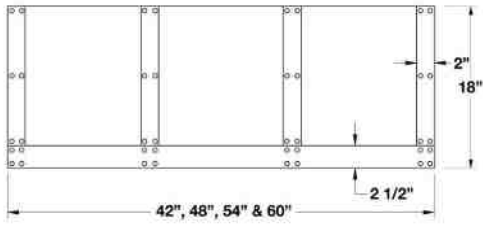

DESIGNER SERIES: 42", 48", 54", 60" & 66" BONANZA WALL HOODS

42" BONANZA HOODS: (4 Vertical Straps | 1 Horizontal)		UMRP	MSRP
BZ042MLPLT	Body: Stainless Steel | Strap/Rivets: Stainless Steel	$ 4,330	$ 5,095
BZ042MLPLTD	Body: Stainless Steel | Strap/Rivets: Des. Metal*	$ 4,550	$ 5,355
BZ042MLPLTC	Body: Std RAL Color* | Strap/Rivets: Stainless Steel	$ 5,225	$ 6,145
BZ042MLPLTDC	Body: Std RAL Color* | Strap/Rivets: Des Metal*	$ 5,445	$ 6,405
BZ042MLPLTCF	Body: Spec. Finish* | Strap/Rivets: Stainless Steel	$ 5,925	$ 6,970
BZ042MLPLTDCF	Body: Spec. Finish* | Strap/Rivets: Des. Metal*	$ 6,145	$ 7,230
BZ042MLPLTCC	Body: Custom Color* | Strap/Rivets: Stainless Steel	$ 6,970	$ 8,200
BZ042MLPLTDCC	Body: Custom Color* | Strap/Rivets: Des. Metal*	$ 7,190	$ 8,460
48" BONANZA HOODS: (4 Vertical Straps | 1 Horizontal)		UMRP	MSRP
BZ048MLPLT	Body: Stainless Steel | Strap/Rivets: Stainless Steel	$ 4,750	$ 5,590
BZ048MLPLTD	Body: Stainless Steel | Strap/Rivets: Des. Metal*	$ 4,970	$ 5,845
BZ048MLPLTC	Body: Std RAL Color* | Strap/Rivets: Stainless Steel	$ 5,645	$ 6,640
BZ048MLPLTDC	Body: Std RAL Color* | Strap/Rivets: Des Metal*	$ 5,865	$ 6,900
BZ048MLPLTCF	Body: Spec. Finish* | Strap/Rivets: Stainless Steel	$ 6,345	$ 7,465
BZ048MLPLTDCF	Body: Spec. Finish* | Strap/Rivets: Des. Metal*	$ 6,565	$ 7,725
BZ048MLPLTCC	Body: Custom Color* | Strap/Rivets: Stainless Steel	$ 7,390	$ 8,695
BZ048MLPLTDCC	Body: Custom Color* | Strap/Rivets: Des. Metal*	$ 7,610	$ 8,955
54" BONANZA HOODS : (4 Vertical Straps | 1 Horizontal)		UMRP	MSRP
BZ054MLPLT	Body: Stainless Steel | Strap/Rivets: Stainless Steel	$ 4,850	$ 5,705
BZ054MLPLTD	Body: Stainless Steel | Strap/Rivets: Des. Metal*	$ 5,070	$ 5,965
BZ054MLPLTC	Body: Std RAL Color* | Strap/Rivets: Stainless Steel	$ 5,745	$ 6,760
BZ054MLPLTDC	Body: Std RAL Color* | Strap/Rivets: Des Metal*	$ 5,965	$ 7,020
BZ054MLPLTCF	Body: Spec. Finish* | Strap/Rivets: Stainless Steel	$ 6,445	$ 7,580
BZ054MLPLTDCF	Body: Spec. Finish* | Strap/Rivets: Des. Metal*	$ 6,665	$ 7,840
BZ054MLPLTCC	Body: Custom Color* | Strap/Rivets: Stainless Steel	$ 7,490	$ 8,810
BZ054MLPLTDCC	Body: Custom Color* | Strap/Rivets: Des. Metal*	$ 7,710	$ 9,070
60" BONANZA HOODS : (4 Vertical Straps | 1 Horizontal)		UMRP	MSRP
BZ060MLPLT	Body: Stainless Steel | Strap/Rivets: Stainless Steel	$ 5,170	$ 6,080
BZ060MLPLTD	Body: Stainless Steel | Strap/Rivets: Des. Metal*	$ 5,380	$ 6,330
BZ060MLPLTC	Body: Std RAL Color* | Strap/Rivets: Stainless Steel	$ 6,065	$ 7,135
BZ060MLPLTDC	Body: Std RAL Color* | Strap/Rivets: Des Metal*	$ 6,275	$ 7,380
BZ060MLPLTCF	Body: Spec. Finish* | Strap/Rivets: Stainless Steel	$ 6,765	$ 7,960
BZ060MLPLTDCF	Body: Spec. Finish* | Strap/Rivets: Des. Metal*	$ 6,975	$ 8,205
BZ060MLPLTCC	Body: Custom Color* | Strap/Rivets: Stainless Steel	$ 7,810	$ 9,190
BZ060MLPLTDCC	Body: Custom Color* | Strap/Rivets: Des. Metal*	$ 8,020	$ 9,435
66" BONANZA HOODS : (5 Vertical Straps | 1 Horizontal)		UMRP	MSRP
BZ066MLPLT	Body: Stainless Steel | Strap/Rivets: Stainless Steel	$ 5,270	$ 6,200
BZ066MLPLTD	Body: Stainless Steel | Strap/Rivets: Des. Metal*	$ 5,480	$ 6,445
BZ066MLPLTC	Body: Std RAL Color* | Strap/Rivets: Stainless Steel	$ 6,165	$ 7,255
BZ066MLPLTDC	Body: Std RAL Color* | Strap/Rivets: Des Metal*	$ 6,375	$ 7,500
BZ066MLPLTCF	Body: Spec. Finish* | Strap/Rivets: Stainless Steel	$ 6,865	$ 8,075
BZ066MLPLTDCF	Body: Spec. Finish* | Strap/Rivets: Des. Metal*	$ 7,075	$ 8,325
BZ066MLPLTCC	Body: Custom Color* | Strap/Rivets: Stainless Steel	$ 7,910	$ 9,305
BZ066MLPLTDCC	Body: Custom Color* | Strap/Rivets: Des. Metal*	$ 8,120	$ 9,555