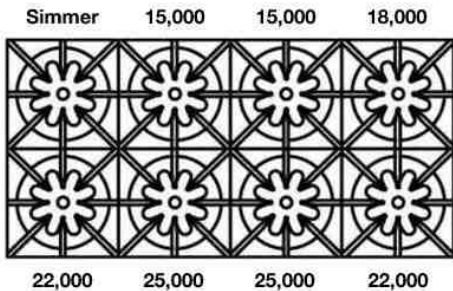

RANGETOPS: 48" PLATINUM SERIES

BlueStar Model Number Guide:			
Base Model (BSPRT488B) 8 Burners | Natural Gas | Stainless Steel Finish | Standard Trim	Change to LP Gas Add (L) for LP/Propane Gas	Add code below for desired color Not available on Rangetop or Cooktop models	Add (PLT) for Plated Trim Includes plated bezels and logo. See available options below.

Model	Description (* Denotes item that must be specified)	UMRP	MSRP
Natural Gas Models: 48" Platinum Series Rangetop			
BSPRT488B	8 Burners | Nat Gas | Stainless Steel | Std Trim	$6,295	$7,405
BSPRT488BPLT	8 Burners | Nat Gas | Stainless Steel | Plated Trim*	$7,245	$8,525
LP/Propane Models: 48" Platinum Series Rangetop			
BSPRT488BL	8 Burners | LP Gas | Stainless Steel | Std Trim	$6,295	$7,405
BSPRT488BLPLT	8 Burners | LP Gas | Stainless Steel | Plated Trim*	$7,245	$8,525
BACKGUARD OPTIONS:			
All BlueStar freestanding appliances must be installed with a UL approved backguard. Unless otherwise specified, an island trim UL approved backguard will be entered at no charge.			
IT48BSP	Island Trim (Included)	$655	$770
BG648BSP	6" Backguard	$710	$835
BG4817BSP	17" Backguard	$1,485	$1,745
SDHS48BSP	24" High Shelf	$1,595	$1,875
KNOB OPTIONS: (Total Knobs: 8)			
STD BLACK – KNOB	RCS Series Black Knob (Ordered with unit)	N/C	N/C
PAINT – C - KNOB	Standard 190 RAL Color Knob	$90 ea.	$105 ea.
PAINT – CF - KNOB	Specialty Finish (Matte RAL; Textured RAL or Precious Metals) Knob	$140 ea.	$165 ea.
PLATED – KNOB	Plated Trim Knob (See options below)	$180 ea.	$210 ea.
PLATED TRIM OPTIONS: (Includes bezels and logo)			
Antique Brass, Brushed Brass, Polished Brass, Antique Copper, Brushed Copper, Polished Copper, Chrome, Oil Rubbed Bronze & Pewter			
See page 51 for additional customization and accessories for Rangetops and Cooktops			

FEATURES:

- 25,000 BTU PrimaNova™ burners
- All burners, plus Interchangeable Griddle and Charbroiler
- Gentle 130° simmer burner
- Integrated wok cooking
- Handcrafted in Pennsylvania since 1880

PRODUCT SPECIFICATIONS:

- Unit Dimensions: 47.875"W x 24"D x 8.625"H
- Electrical Reqs: 120V, 60Hz, 15 AMPS, 1PH
- Gas Pressure: NAT: 5.0" WC, LP 10.0" WC
- Gas Line Size: 3/4"
- Unit Weight: 345 lbs.