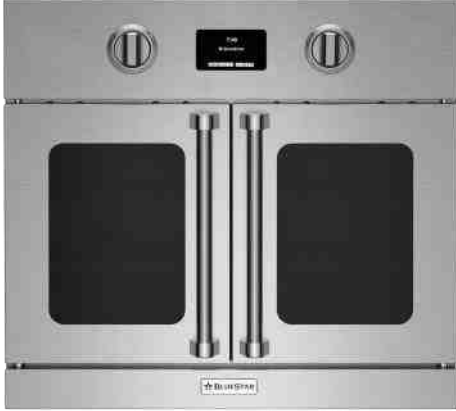

ELECTRIC WALL OVENS: 30" FRENCH DOOR

BlueStar Model Number Guide:

Base Model (BSEWO30SDV2) French Door | Electric | Stainless Steel Finish | Standard Trim	Change to LP Gas Not available on Electric Wall Oven models	Add code below for desired color (C) 190 Standard RAL (Semi-Gloss) Colors (CF) Specialty Finish (190 Matte RAL, Precious Metals & Textures) (CC) Custom Colors	Add (PLT) for Plated Trim Includes plated bezels, door handle, handle end and logo. See available options below.

Model	Description (* Denotes item that must be specified)	UMRP	MSRP
30" Electric Wall Oven with French Door			
BSEWO30SDV2	French Door | Stainless Steel | Standard Trim	$5,495	$6,465
BSEWO30SDV2PLT	French Door | Stainless Steel | Plated Trim*	$6,650	$7,825
BSEWO30SDV2C	French Door | Std RAL Color* | Standard Trim	$6,190	$7,280
BSEWO30SDV2CPLT	French Door | Std RAL Color* | Plated Trim*	$7,345	$8,640
BSEWO30SDV2CF	French Door | Specialty Finish* | Standard Trim	$6,870	$8,080
BSEWO30SDV2CFPLT	French Door | Specialty Finish* | Plated Trim*	$8,025	$9,440
BSEWO30SDV2CC	French Door | Custom Color* | Standard Trim	$7,860	$9,245
BSEWO30SDV2CCPLT	French Door | Custom Color* | Plated Trim*	$9,015	$10,605
STACKING KIT:			
EWOSTK-30	Stacking Kit for 30" Electric Wall Ovens	N/C	N/C
KNOB OPTIONS: (Total Knobs: 2)			
SS – KNOB	Brushed Stainless Steel Knob	$60 ea.	$70 ea.
PAINT – C - KNOB	Standard 190 RAL Color Knob	$90 ea.	$105 ea.
PAINT – CF - KNOB	Specialty Finish (Matte RAL; Textured RAL or Precious Metals) Knob	$140 ea.	$165 ea.
PLATED – KNOB	Plated Trim Knob (See options below)	$180 ea.	$210 ea.
PLATED TRIM OPTIONS: (Includes bezels, door handle, handle ends and logo)			
Antique Brass, Brushed Brass, Polished Brass, Antique Copper, Brushed Copper, Polished Copper, Chrome, Oil Rubbed Bronze & Pewter			
See page 60 for additional customization and accessories for Freestanding Ranges			

FEATURES:

- Powerful 2,500 watt bake element plus 1,800 watt heat assist for faster preheat
- Commercial-grade intense 5,000 watt Infrared broiler for restaurant-quality results
- Built-in artisan baking stone with precise temperature control
- Extra-large oven with True European Convection
- Includes full extension rack
- Intuitive touch screen control panel with 12 cooking modes, including Bake, Convection Bake, Roast, Convection Roast, Broil, StoneBake™, Proof and Sabbath
- Precision temperature probe that provides perfect temperature control
- Accommodates a full-size 18" x 26" baking sheet
- Eco-friendly Continu Clean™ feature continuously cleans the oven cavity
- Available in 1,000+ colors & finishes
- Handcrafted in Pennsylvania since 1880

PRODUCT SPECIFICATIONS:

- Unit Dimensions: 30"W x 25.875"D x 27.5"H
- Elec. Reqs: 240V, 60Hz, 24 AMPS, 1 PH
- Unit Weight: 345 lbs.