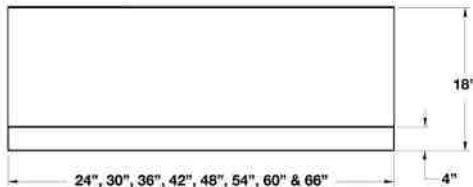

DESIGNER SERIES: INCLINE WALL HOODS

REQUEST A QUOTE
QUOTE@BLUESTARCOOKING.COM

BlueStar Model Number Guide:	Base Model (INOXML)	Add code below for desired color	Add (PLT) for Metal Strapping
	Incline | Unit Width | Internal Liner Type	(C) 190 Standard RAL (Semi-Gloss) Colors (CF) Specialty Finish (190 Matte RAL, Precious Metals & Textures) (CC) Custom Colors	Available through custom quote only at quote@bluestarcooking.com

Model	Description (* Denotes item that must be specified)	UMRP	MSRP
IN030ML	30" Incline | Stainless Steel | 600 CFM Blower	$ 1,895	$ 2,230
IN030MLC	30" Incline | Std RAL Color* | 600 CFM Blower	$ 2,590	$ 3,045
IN030MLCF	30" Incline | Specialty Finish* | 600 CFM Blower	$ 3,270	$ 3,845
IN030MLCC	30" Incline | Custom Color* | 600 CFM Blower	$ 4,260	$ 5,010
IN036ML	36" Incline | Stainless Steel | 600 CFM Blower	$ 1,995	$ 2,345
IN036MLC	36" Incline | Std RAL Color* | 600 CFM Blower	$ 2,690	$ 3,165
IN036MLCF	36" Incline | Specialty Finish* | 600 CFM Blower	$ 3,370	$ 3,965
IN036MLCC	36" Incline | Custom Color* | 600 CFM Blower	$ 4,360	$ 5,130
IN042ML	42" Incline | Stainless Steel	$ 2,095	$ 2,465
IN042MLC	42" Incline | Std RAL Color*	$ 2,990	$ 3,520
IN042MLCF	42" Incline | Specialty Finish*	$ 3,690	$ 4,340
IN042MLCC	42" Incline | Custom Color*	$ 4,735	$ 5,570
IN048ML	48" Incline | Stainless Steel	$ 2,395	$ 2,820
IN048MLC	48" Incline | Std RAL Color*	$ 3,290	$ 3,870
IN048MLCF	48" Incline | Specialty Finish*	$ 3,990	$ 4,695
IN048MLCC	48" Incline | Custom Color*	$ 5,035	$ 5,925
IN054ML	54" Incline | Stainless Steel	$ 2,495	$ 2,935
IN054MLC	54" Incline | Std RAL Color*	$ 3,390	$ 3,990
IN054MLCF	54" Incline | Specialty Finish*	$ 4,090	$ 4,810
IN054MLCC	54" Incline | Custom Color*	$ 5,135	$ 6,040
IN060ML	60" Incline | Stainless Steel	$ 2,695	$ 3,170
IN060MLC	60" Incline | Std RAL Color*	$ 3,590	$ 4,225
IN060MLCF	60" Incline | Specialty Finish*	$ 4,290	$ 5,045
IN060MLCC	60" Incline | Custom Color*	$ 5,335	$ 6,275
IN066ML	66" Incline | Stainless Steel	$ 2,895	$ 3,405
IN066MLC	66" Incline | Std RAL Color*	$ 3,790	$ 4,460
IN066MLCF	66" Incline | Specialty Finish*	$ 4,490	$ 5,280
IN066MLCC	66" Incline | Custom Color*	$ 5,535	$ 6,510

FEATURES:

- Professional-grade smoke removal
- 3-speed fan with boost feature
- Innovative multi-stage grease capture system
- Enhanced visibility with dimmable LED lighting
- Quiet operation
- Stainless baffle filters seamlessly remove for dishwasher safe cleaning
- Easy-to-use push-button controls
- 30" & 36" models: 600 CFM internal fan included (*Must be included on order*)
- Accommodates top or rear discharge
- Duct free recirculating kits available for 30", 36", 42" & 48" models (Sold separately)
- In-line, in-hood and remote blower compatible

CUSTOMIZATION OPTIONS:

- 1,000+ Colors & Finishes
- Designer Metals
- Custom strapping & rivets
- Full custom options

DUCT COVERS FOR INCLINE HOODS:

See page 71 for Duct Free Kits (Duct cover can not be installed Duct Free Kits)

Refer to page 83 for all Incline hood duct cover options

- Available duct cover heights: 2", 6", 12", 18", 24", 30", 36", 42" & 48"

Refer to page 92 for Ventilation Hood Accessories