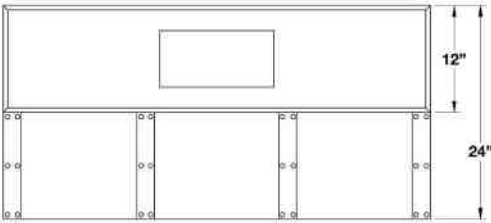

DESIGNER SERIES: 42", 48", 54", 60" & 66" BONANZA WALL HOODS

42" BONANZA HOODS: (4 Vertical Straps | 1 Horizontal)		UMRP	MSRP
BZ042MLPLT	Body: Stainless Steel | Strap/Rivets: Stainless Steel	$ 4,330	$ 5,095
BZ042MLPLTD	Body: Stainless Steel | Strap/Rivets: Des. Metal*	$ 4,550	$ 5,355
BZ042MLPLTC	Body: Std RAL Color* | Strap/Rivets: Stainless Steel	$ 5,225	$ 6,145
BZ042MLPLTDC	Body: Std RAL Color* | Strap/Rivets: Des Metal*	$ 5,445	$ 6,405
BZ042MLPLTCF	Body: Spec. Finish* | Strap/Rivets: Stainless Steel	$ 5,925	$ 6,970
BZ042MLPLTDCF	Body: Spec. Finish* | Strap/Rivets: Des. Metal*	$ 6,145	$ 7,230
BZ042MLPLTCC	Body: Custom Color* | Strap/Rivets: Stainless Steel	$ 6,970	$ 8,200
BZ042MLPLTDCC	Body: Custom Color* | Strap/Rivets: Des. Metal*	$ 7,190	$ 8,460
48" BONANZA HOODS: (4 Vertical Straps | 1 Horizontal)		UMRP	MSRP
BZ048MLPLT	Body: Stainless Steel | Strap/Rivets: Stainless Steel	$ 4,750	$ 5,590
BZ048MLPLTD	Body: Stainless Steel | Strap/Rivets: Des. Metal*	$ 4,970	$ 5,845
BZ048MLPLTC	Body: Std RAL Color* | Strap/Rivets: Stainless Steel	$ 5,645	$ 6,640
BZ048MLPLTDC	Body: Std RAL Color* | Strap/Rivets: Des Metal*	$ 5,865	$ 6,900
BZ048MLPLTCF	Body: Spec. Finish* | Strap/Rivets: Stainless Steel	$ 6,345	$ 7,465
BZ048MLPLTDCF	Body: Spec. Finish* | Strap/Rivets: Des. Metal*	$ 6,565	$ 7,725
BZ048MLPLTCC	Body: Custom Color* | Strap/Rivets: Stainless Steel	$ 7,390	$ 8,695
BZ048MLPLTDCC	Body: Custom Color* | Strap/Rivets: Des. Metal*	$ 7,610	$ 8,955
54" BONANZA HOODS : (4 Vertical Straps | 1 Horizontal)		UMRP	MSRP
BZ054MLPLT	Body: Stainless Steel | Strap/Rivets: Stainless Steel	$ 4,850	$ 5,705
BZ054MLPLTD	Body: Stainless Steel | Strap/Rivets: Des. Metal*	$ 5,070	$ 5,965
BZ054MLPLTC	Body: Std RAL Color* | Strap/Rivets: Stainless Steel	$ 5,745	$ 6,760
BZ054MLPLTDC	Body: Std RAL Color* | Strap/Rivets: Des Metal*	$ 5,965	$ 7,020
BZ054MLPLTCF	Body: Spec. Finish* | Strap/Rivets: Stainless Steel	$ 6,445	$ 7,580
BZ054MLPLTDCF	Body: Spec. Finish* | Strap/Rivets: Des. Metal*	$ 6,665	$ 7,840
BZ054MLPLTCC	Body: Custom Color* | Strap/Rivets: Stainless Steel	$ 7,490	$ 8,810
BZ054MLPLTDCC	Body: Custom Color* | Strap/Rivets: Des. Metal*	$ 7,710	$ 9,070
60" BONANZA HOODS : (4 Vertical Straps | 1 Horizontal)		UMRP	MSRP
BZ060MLPLT	Body: Stainless Steel | Strap/Rivets: Stainless Steel	$ 5,170	$ 6,080
BZ060MLPLTD	Body: Stainless Steel | Strap/Rivets: Des. Metal*	$ 5,380	$ 6,330
BZ060MLPLTC	Body: Std RAL Color* | Strap/Rivets: Stainless Steel	$ 6,065	$ 7,135
BZ060MLPLTDC	Body: Std RAL Color* | Strap/Rivets: Des Metal*	$ 6,275	$ 7,380
BZ060MLPLTCF	Body: Spec. Finish* | Strap/Rivets: Stainless Steel	$ 6,765	$ 7,960
BZ060MLPLTDCF	Body: Spec. Finish* | Strap/Rivets: Des. Metal*	$ 6,975	$ 8,205
BZ060MLPLTCC	Body: Custom Color* | Strap/Rivets: Stainless Steel	$ 7,810	$ 9,190
BZ060MLPLTDCC	Body: Custom Color* | Strap/Rivets: Des. Metal*	$ 8,020	$ 9,435
66" BONANZA HOODS : (5 Vertical Straps | 1 Horizontal)		UMRP	MSRP
BZ066MLPLT	Body: Stainless Steel | Strap/Rivets: Stainless Steel	$ 5,270	$ 6,200
BZ066MLPLTD	Body: Stainless Steel | Strap/Rivets: Des. Metal*	$ 5,480	$ 6,445
BZ066MLPLTC	Body: Std RAL Color* | Strap/Rivets: Stainless Steel	$ 6,165	$ 7,255
BZ066MLPLTDC	Body: Std RAL Color* | Strap/Rivets: Des Metal*	$ 6,375	$ 7,500
BZ066MLPLTCF	Body: Spec. Finish* | Strap/Rivets: Stainless Steel	$ 6,865	$ 8,075
BZ066MLPLTDCF	Body: Spec. Finish* | Strap/Rivets: Des. Metal*	$ 7,075	$ 8,325
BZ066MLPLTCC	Body: Custom Color* | Strap/Rivets: Stainless Steel	$ 7,910	$ 9,305
BZ066MLPLTDCC	Body: Custom Color* | Strap/Rivets: Des. Metal*	$ 8,120	$ 9,555