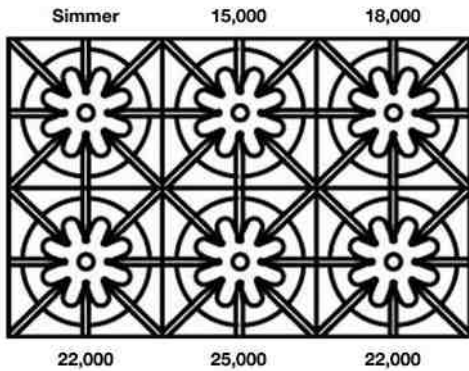

RANGETOPS: 36" PLATINUM SERIES

BlueStar Model Number Guide:

Base Model (BSPRT366B) 6 Burners | Natural Gas | Stainless Steel Finish | Standard Trim	Change to LP Gas Add (L) for LP/Propane Gas	Add code below for desired color Not available on Rangetop or Cooktop models	Add (PLT) for Plated Trim Includes plated bezels and logo. See available options below.

Model	Description (* Denotes item that must be specified)	UMRP	MSRP
Natural Gas Models: 36" Platinum Series Rangetop			
BSPRT366B	6 Burners | Nat Gas | Stainless Steel | Std Trim	$5,295	$6,230
BSPRT366BPLT	6 Burners | Nat Gas | Stainless Steel | Plated Trim*	$6,010	$7,070
LP/Propane Models: 36" Platinum Series Rangetop			
BSPRT366BL	6 Burners | LP Gas | Stainless Steel | Std Trim	$5,295	$6,230
BSPRT366BLPLT	6 Burners | LP Gas | Stainless Steel | Plated Trim*	$6,010	$7,070
BACKGUARD OPTIONS:			
All BlueStar freestanding appliances must be installed with a UL approved backguard. Unless otherwise specified, an island trim UL approved backguard will be entered at no charge.			
IT36BSP	Island Trim (Included)	$455	$535
BG636BSP	6" Backguard	$490	$575
BG3617BSP	17" Backguard	$995	$1,170
SDHS36BSP	24" High Shelf	$1,155	$1,360
KNOB OPTIONS: (Total Knobs: 6)			
STD BLACK – KNOB	RCS Series Black Knob (Ordered with unit)	N/C	N/C
PAINT – C - KNOB	Standard 190 RAL Color Knob	$90 ea.	$105 ea.
PAINT – CF - KNOB	Specialty Finish (Matte RAL; Textured RAL or Precious Metals) Knob	$140 ea.	$165 ea.
PLATED – KNOB	Plated Trim Knob (See options below)	$180 ea.	$210 ea.
PLATED TRIM OPTIONS: (Includes bezels and logo)			
Antique Brass, Brushed Brass, Polished Brass, Antique Copper, Brushed Copper, Polished Copper, Chrome, Oil Rubbed Bronze & Pewter			
See page 51 for additional customization and accessories for Rangetops and Cooktops			

FEATURES:

- 25,000 BTU PrimaNova™ burners
- All burners, plus Interchangeable Griddle and Charbroiler
- Gentle 130° simmer burner
- Integrated wok cooking
- Handcrafted in Pennsylvania since 1880

PRODUCT SPECIFICATIONS:

- Unit Dimensions: 35.875"W x 24"D x 8.625"H
- Electrical Reqs: 120V, 60Hz, 15 AMPS, 1PH
- Gas Pressure: NAT: 5.0" WC, LP 10.0" WC
- Gas Line Size: ½"
- Unit Weight: 285 lbs.