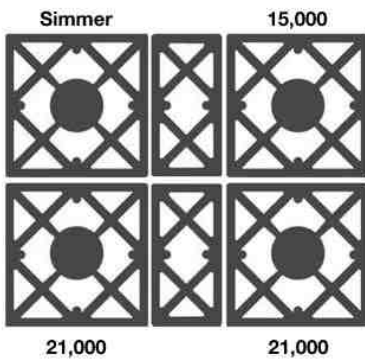

FREESTANDING RANGES: 30" CULINARY SERIES – SEALED BURNER BURNER

BlueStar Model Number Guide:			
Base Model (RCS30SBV2) 4 Burners | Natural Gas | Stainless Steel Finish | Standard Trim	Change to LP Gas Add (L) for LP/Propane Gas	Add code below for desired color (C) 190 Standard RAL (Semi-Gloss) Colors (CF) Specialty Finish (190 Matte RAL, Precious Metals & Textures) (CC) Custom Colors	Add (PLT) for Plated Trim Includes plated bezels, door handle, handle end and logo. See available options below.

FEATURES:

- Sealed burner design with up to 21,000 BTUs of power (18,000 BTUs on LP/Propane models)
- Precise simmer burner
- Extra-large convection oven with 1850° infrared broiler that accommodates a full size 18" x 26" commercial baking sheet. 24" model accommodates half size baking sheet.
- 24" depth for compatibility with standard kitchen cabinetry
- Available in 1,000+ colors and finishes

PRODUCT SPECIFICATIONS:

- Unit Dimensions: 29.875"W x 24"D x 36.75"H
- Oven Interior: 26.25"W x 20"D x 15"H
- Electrical Reqs: 120V, 60Hz, 15 AMPS, 1PH
- Gas Pressure: NAT: 5.0" WC, LP 10.0" WC
- Gas Line Size: ½"
- Unit Weight: 380 lbs.