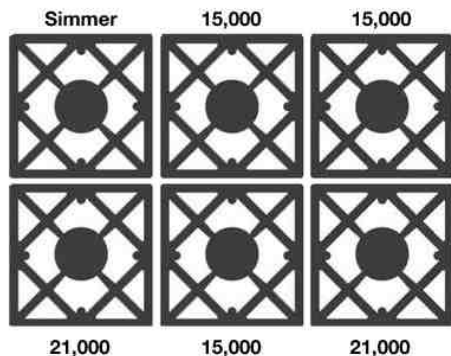

FREESTANDING RANGES: 36" CULINARY SERIES – SEALED BURNER BURNER

BlueStar Model Number Guide:

Base Model (RCS36SBV2) 6 Burners | Natural Gas | Stainless Steel Finish | Standard Trim	Change to LP Gas Add (L) for LP/Propane Gas	Add code below for desired color (C) 190 Standard RAL (Semi-Gloss) Colors (CF) Specialty Finish (190 Matte RAL, Precious Metals & Textures) (CC) Custom Colors	Add (PLT) for Plated Trim Includes plated bezels, door handle, handle end and logo. See available options below.

FEATURES:

- Sealed burner design with up to 21,000 BTUs of power (18,000 BTUs on LP/Propane models)
- Precise simmer burner
- Extra-large convection oven with 1850° infrared broiler that accommodates a full size 18" x 26" commercial baking sheet.
- 24" depth for compatibility with standard kitchen cabinetry
- Available in 1,000+ colors and finishes

PRODUCT SPECIFICATIONS:

- Unit Dimensions: 35.875"W x 24"D x 36.75"H
- Oven Interior: 29"W x 20"D x 15"H
- Electrical Reqs: 120V, 60Hz, 15 AMPS, 1PH
- Gas Pressure: NAT: 5.0" WC, LP 10.0" WC
- Gas Line Size: ½"
- Unit Weight: 420 lbs.