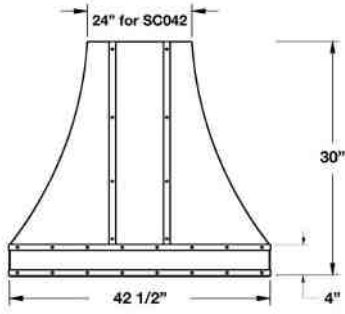

DESIGNER SERIES: 42", 48", 54" & 60" SAHARA CURVED SIDES WALL HOODS

** Additional 1/2" in width includes strapping & rivets **

42" SAHARA CURVED SIDES HOODS:		UMRP	MSRP
SC042MLPLT	Body: Stainless Steel | Strap/Rivets: Stainless Steel	$ 5,530	$ 6,505
SC042MLPLTD	Body: Stainless Steel | Strap/Rivets: Des. Metal*	$ 5,750	$ 6,765
SC042MLPLTC	Body: Std RAL Color* | Strap/Rivets: Stainless Steel	$ 6,425	$ 7,560
SC042MLPLTDC	Body: Std RAL Color* | Strap/Rivets: Des Metal*	$ 6,645	$ 7,820
SC042MLPLTCF	Body: Spec. Finish* | Strap/Rivets: Stainless Steel	$ 7,125	$ 8,380
SC042MLPLTDCF	Body: Spec. Finish* | Strap/Rivets: Des. Metal*	$ 7,345	$ 8,640
SC042MLPLTCC	Body: Custom Color* | Strap/Rivets: Stainless Steel	$ 8,170	$ 9,610
SC042MLPLTDCC	Body: Custom Color* | Strap/Rivets: Des. Metal*	$ 8,390	$ 9,870
48" SAHARA CURVED SIDES HOODS:		UMRP	MSRP
SC048MLPLT	Body: Stainless Steel | Strap/Rivets: Stainless Steel	$ 7,050	$ 8,295
SC048MLPLTD	Body: Stainless Steel | Strap/Rivets: Des. Metal*	$ 7,270	$ 8,555
SC048MLPLTC	Body: Std RAL Color* | Strap/Rivets: Stainless Steel	$ 7,945	$ 9,345
SC048MLPLTDC	Body: Std RAL Color* | Strap/Rivets: Des Metal*	$ 8,165	$ 9,605
SC048MLPLTCF	Body: Spec. Finish* | Strap/Rivets: Stainless Steel	$ 8,645	$ 10,170
SC048MLPLTDCF	Body: Spec. Finish* | Strap/Rivets: Des. Metal*	$ 8,865	$ 10,430
SC048MLPLTCC	Body: Custom Color* | Strap/Rivets: Stainless Steel	$ 8,635	$ 10,160
SC048MLPLTDCC	Body: Custom Color* | Strap/Rivets: Des. Metal*	$ 9,910	$ 11,660
54" SAHARA CURVED SIDES HOODS:		UMRP	MSRP
SC054MLPLT	Body: Stainless Steel | Strap/Rivets: Stainless Steel	$ 7,350	$ 8,645
SC054MLPLTD	Body: Stainless Steel | Strap/Rivets: Des. Metal*	$ 7,570	$ 8,905
SC054MLPLTC	Body: Std RAL Color* | Strap/Rivets: Stainless Steel	$ 8,245	$ 9,700
SC054MLPLTDC	Body: Std RAL Color* | Strap/Rivets: Des Metal*	$ 8,465	$ 9,960
SC054MLPLTCF	Body: Spec. Finish* | Strap/Rivets: Stainless Steel	$ 8,945	$ 10,525
SC054MLPLTDCF	Body: Spec. Finish* | Strap/Rivets: Des. Metal*	$ 9,165	$ 10,780
SC054MLPLTCC	Body: Custom Color* | Strap/Rivets: Stainless Steel	$ 9,990	$ 11,755
SC054MLPLTDCC	Body: Custom Color* | Strap/Rivets: Des. Metal*	$ 10,210	$ 12,010
60" SAHARA CURVED SIDES HOODS:		UMRP	MSRP
SC060MLPLT	Body: Stainless Steel | Strap/Rivets: Stainless Steel	$ 8,470	$ 9,965
SC060MLPLTD	Body: Stainless Steel | Strap/Rivets: Des. Metal*	$ 8,680	$ 10,210
SC060MLPLTC	Body: Std RAL Color* | Strap/Rivets: Stainless Steel	$ 9,365	$ 11,020
SC060MLPLTDC	Body: Std RAL Color* | Strap/Rivets: Des Metal*	$ 9,575	$ 11,265
SC060MLPLTCF	Body: Spec. Finish* | Strap/Rivets: Stainless Steel	$ 10,065	$ 11,840
SC060MLPLTDCF	Body: Spec. Finish* | Strap/Rivets: Des. Metal*	$ 10,275	$ 12,090
SC060MLPLTCC	Body: Custom Color* | Strap/Rivets: Stainless Steel	$ 11,110	$ 13,070
SC060MLPLTDCC	Body: Custom Color* | Strap/Rivets: Des. Metal*	$ 11,320	$ 13,320