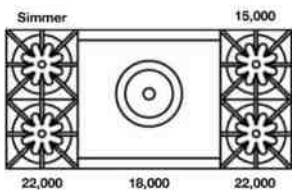

48" Nova (RNB) Rangetop with 24" French Top

Natural Gas Models: 48" Nova Series Rangetop with 24" French Top			
RGTNB484FTV2	4 Burner | 24" French Top | Nat Gas | Stainless Steel | Standard Trim	$6,695	$7,875
RGTNB484FTV2PLT	4 Burner | 24" French Top | Nat Gas | Stainless Steel | Plated Trim*	$7,645	$8,995
LP/Propane Models: 48" Nova Series Rangetop with 24" French Top			
RGTNB484FTV2L	4 Burner | 24" French Top | LP Gas | Stainless Steel | Standard Trim	$6,695	$7,875
RGTNB484FTV2LPLT	4 Burner | 24" French Top | LP Gas | Stainless Steel | Plated Trim*	$7,645	$8,995
Customization & Accessory Options: (See page 43) | Total Knobs: 5