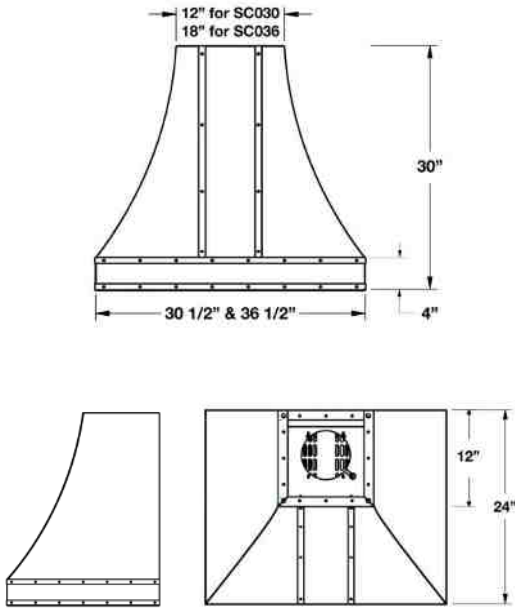

DESIGNER SERIES: 30" & 36" SAHARA CURVED SIDES WALL HOODS

REQUEST A QUOTE
QUOTE@BLUESTARCOOKING.COM

BlueStar Model Number Guide:	Base Model (SC0XXMLPLT) Sahara Curved | Unit Width | Internal Liner Type | Brushed Stainless Steel Strapping & Rivets	Add code below for desired color (C) 190 Standard RAL (Semi-Gloss) Colors (CF) Specialty Finish (190 Matte RAL, Precious Metals & Textures) (CC) Custom Colors	Add (PLT) for Metal Strapping Standard: Brushed Stainless Steel See below for Designer Metal strapping and rivet options

** Additional 1/2" in width includes strapping & rivets **

FEATURES:

- Professional-grade smoke removal
- 3-speed fan with boost feature
- Innovative multi-stage grease capture system
- Enhanced visibility with dimmable LED lighting
- Quiet operation
- Stainless baffle filters seamlessly remove for dishwasher safe cleaning
- Easy-to-use push-button controls
- 30" & 36" models: 600 CFM internal fan included (*Must be included on order*)
- Accommodates top or rear discharge
- In-line, in-hood and remote blower compatible

CUSTOMIZATION OPTIONS:

- 1,000+ Colors & Finishes
- Designer Metals
- Custom strapping & rivets
- Full custom options

Model	Description (* Denotes item that must be specified)	UMRP	MSRP
30" SAHARA CURVED SIDES HOODS:			
SC030MLPLT	Body: Stainless Steel | Strap/Rivets: Stainless Steel | 600 CFM	$ 4,970	$ 5,845
SC030MLPLTD	Body: Stainless Steel | Strap/Rivets: Des. Metal* | 600 CFM	$ 5,130	$ 6,035
SC030MLPLTTC	Body: Std RAL Color* | Strap/Rivets: Stainless Steel | 600 CFM	$ 5,665	$ 6,665
SC030MLPLTDC	Body: Std RAL Color* | Strap/Rivets: Des Metal* | 600 CFM	$ 5,825	$ 6,855
SC030MLPLTCF	Body: Spec. Finish* | Strap/Rivets: Stainless Steel | 600 CFM	$ 6,345	$ 7,465
SC030MLPLTDCCF	Body: Spec. Finish* | Strap/Rivets: Des. Metal* | 600 CFM	$ 6,505	$ 7,655
SC030MLPLTCC	Body: Custom Color* | Strap/Rivets: Stainless Steel | 600 CFM	$ 7,335	$ 8,630
SC030MLPLTDCC	Body: Custom Color* | Strap/Rivets: Des. Metal* | 600 CFM	$ 7,495	$ 8,820
36" SAHARA CURVED SIDES HOODS:			
SC036MLPLT	Body: Stainless Steel | Strap/Rivets: Stainless Steel | 600 CFM	$ 5,330	$ 6,270
SC036MLPLTD	Body: Stainless Steel | Strap/Rivets: Des. Metal* | 600 CFM	$ 5,550	$ 6,530
SC036MLPLTTC	Body: Std RAL Color* | Strap/Rivets: Stainless Steel | 600 CFM	$ 6,025	$ 7,090
SC036MLPLTDC	Body: Std RAL Color* | Strap/Rivets: Des Metal* | 600 CFM	$ 6,245	$ 7,345
SC036MLPLTCF	Body: Spec. Finish* | Strap/Rivets: Stainless Steel | 600 CFM	$ 6,705	$ 7,890
SC036MLPLTDCCF	Body: Spec. Finish* | Strap/Rivets: Des. Metal* | 600 CFM	$ 6,925	$ 8,145
SC036MLPLTCC	Body: Custom Color* | Strap/Rivets: Stainless Steel | 600 CFM	$ 7,695	$ 9,055
SC036MLPLTDCC	Body: Custom Color* | Strap/Rivets: Des. Metal* | 600 CFM	$ 7,915	$ 9,310
DESIGNER METAL OPTIONS FOR STRAPPING & RIVETS:			
Polished Stainless	Antique Brass	Brushed Brass	Polished Brass
Antique Copper	Brushed Copper	Polished Copper	Pewter
VENTILATION HOOD ACCESSORIES:			
Refer to page 92 for Ventilation Hood Accessories			

BLOWER OPTIONS	IN-HOOD		IN-LINE		REMOTE		DISCHARGE	
	600	1200	800	1200	1000	1400	TOP	REAR
CFM POWER	600	1200	800	1200	1000	1400		
MODEL #	BS-CFM-600-IN06	BS-CFM-1200-IN12	ATEX-0.8	ATEX-1.2	HYEX-1.0-GA	HYEX-1.4-GA		
UMRP	$695	$995	$935	$990	$1,045	$1,078		
SC030MLPLT	•		•	•	•	•	•	•
SC036MLPLT	•		•	•	•	•	•	•
SC042MLPLT	•	•	•	•	•	•	•	•
SC048MLPLT	•	•	•	•	•	•	•	•
SC054MLPLT	•	•	•	•	•	•	•	•
SC060MLPLT	•		•	•	•	•	•	•