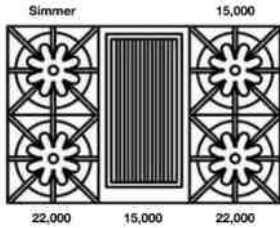

36" Nova (RNB) Rangetop with 12" Charbroiler

Natural Gas Models: 36" Nova Series Rangetop with 12" Charbroiler			
RGTNB364CBV2	4 Burner | 12" Charbroiler | Nat Gas | Stainless Steel | Standard Trim	$4,495	$5,290
RGTNB364CBV2PLT	4 Burner | 12" Charbroiler | Nat Gas | Stainless Steel | Plated Trim*	$5,210	$6,130
LP/Propane Models: 36" Nova Series Rangetop with 12" Charbroiler			
RGTNB364CBV2L	4 Burner | 12" Charbroiler | LP Gas | Stainless Steel | Standard Trim	$4,495	$5,290
RGTNB364CBV2LPLT	4 Burner | 12" Charbroiler | LP Gas | Stainless Steel | Plated Trim*	$5,210	$6,130
Customization & Accessory Options: (See page 41) | Total Knobs: 5