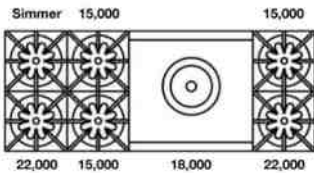

Natural Gas Models: 60" Nova Series Rangetop with 24" French Top			
RGTNB606FTV2	6 Burner | 24" French Top | Nat Gas | Stainless Steel | Standard Trim	$9,295	$10,935
RGTNB606FTV2PLT	6 Burner | 24" French Top | Nat Gas | Stainless Steel | Plated Trim*	$10,485	$12,335
LP/Propane Models: 60" Nova Series Rangetop with 24" French Top			
RGTNB606FTV2L	6 Burner | 24" French Top | LP Gas | Stainless Steel | Standard Trim	$9,295	$10,935
RGTNB606FTV2LPLT	6 Burner | 24" French Top | LP Gas | Stainless Steel | Plated Trim*	$10,485	$12,335
Customization & Accessory Options: (See page 46) | Total Knobs: 7