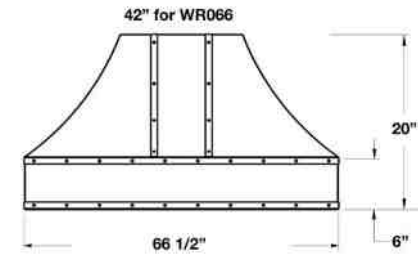

DESIGNER SERIES: 42", 48", 54", 60" & 66" WRANGLER WALL HOODS

** Additional 1/2" in width includes strapping & rivets **

42" WRANGLER HOODS		UMRP	MSRP
WR042MLPLT	Body: Stainless Steel | Strap/Rivets: Stainless Steel	$ 6,295	$ 7,405
WR042MLPLTD	Body: Stainless Steel | Strap/Rivets: Des. Metal*	$ 7,350	$ 8,645
WR042MLPLTC	Body: Std RAL Color* | Strap/Rivets: Stainless Steel	$ 7,190	$ 8,460
WR042MLPLTDC	Body: Std RAL Color* | Strap/Rivets: Des Metal*	$ 8,245	$ 9,700
WR042MLPLTCF	Body: Spec. Finish* | Strap/Rivets: Stainless Steel	$ 7,890	$ 9,280
WR042MLPLTDCF	Body: Spec. Finish* | Strap/Rivets: Des. Metal*	$ 8,945	$ 10,525
WR042MLPLTCC	Body: Custom Color* | Strap/Rivets: Stainless Steel	$ 8,935	$ 10,510
WR042MLPLTDCC	Body: Custom Color* | Strap/Rivets: Des. Metal*	$ 9,990	$ 11,755
48" WRANGLER HOODS		UMRP	MSRP
WR048MLPLT	Body: Stainless Steel | Strap/Rivets: Stainless Steel	$ 6,395	$ 7,525
WR048MLPLTD	Body: Stainless Steel | Strap/Rivets: Des. Metal*	$ 7,670	$ 9,025
WR048MLPLTC	Body: Std RAL Color* | Strap/Rivets: Stainless Steel	$ 7,290	$ 8,575
WR048MLPLTDC	Body: Std RAL Color* | Strap/Rivets: Des Metal*	$ 8,565	$ 10,075
WR048MLPLTCF	Body: Spec. Finish* | Strap/Rivets: Stainless Steel	$ 7,990	$ 9,400
WR048MLPLTDCF	Body: Spec. Finish* | Strap/Rivets: Des. Metal*	$ 9,265	$ 10,900
WR048MLPLTCC	Body: Custom Color* | Strap/Rivets: Stainless Steel	$ 9,035	$ 10,630
WR048MLPLTDCC	Body: Custom Color* | Strap/Rivets: Des. Metal*	$ 10,310	$ 12,130
54" WRANGLER HOODS		UMRP	MSRP
WR054MLPLT	Body: Stainless Steel | Strap/Rivets: Stainless Steel	$ 6,495	$ 7,640
WR054MLPLTD	Body: Stainless Steel | Strap/Rivets: Des. Metal*	$ 7,770	$ 9,140
WR054MLPLTC	Body: Std RAL Color* | Strap/Rivets: Stainless Steel	$ 7,390	$ 8,695
WR054MLPLTDC	Body: Std RAL Color* | Strap/Rivets: Des Metal*	$ 8,665	$ 10,195
WR054MLPLTCF	Body: Spec. Finish* | Strap/Rivets: Stainless Steel	$ 8,090	$ 9,520
WR054MLPLTDCF	Body: Spec. Finish* | Strap/Rivets: Des. Metal*	$ 9,365	$ 11,020
WR054MLPLTCC	Body: Custom Color* | Strap/Rivets: Stainless Steel	$ 9,135	$ 10,745
WR054MLPLTDCC	Body: Custom Color* | Strap/Rivets: Des. Metal*	$ 10,410	$ 12,245
60" WRANGLER HOODS		UMRP	MSRP
WR060MLPLT	Body: Stainless Steel | Strap/Rivets: Stainless Steel	$ 6,595	$ 7,760
WR060MLPLTD	Body: Stainless Steel | Strap/Rivets: Des. Metal*	$ 8,080	$ 9,505
WR060MLPLTC	Body: Std RAL Color* | Strap/Rivets: Stainless Steel	$ 7,490	$ 8,810
WR060MLPLTDC	Body: Std RAL Color* | Strap/Rivets: Des Metal*	$ 8,975	$ 10,560
WR060MLPLTCF	Body: Spec. Finish* | Strap/Rivets: Stainless Steel	$ 8,190	$ 9,635
WR060MLPLTDCF	Body: Spec. Finish* | Strap/Rivets: Des. Metal*	$ 9,675	$ 11,380
WR060MLPLTCC	Body: Custom Color* | Strap/Rivets: Stainless Steel	$ 9,235	$ 10,865
WR060MLPLTDCC	Body: Custom Color* | Strap/Rivets: Des. Metal*	$ 10,720	$ 12,610
66" WRANGLER HOODS		UMRP	MSRP
WR066MLPLT	Body: Stainless Steel | Strap/Rivets: Stainless Steel	$ 6,695	$ 7,875
WR066MLPLTD	Body: Stainless Steel | Strap/Rivets: Des. Metal*	$ 8,180	$ 9,625
WR066MLPLTC	Body: Std RAL Color* | Strap/Rivets: Stainless Steel	$ 7,590	$ 8,930
WR066MLPLTDC	Body: Std RAL Color* | Strap/Rivets: Des Metal*	$ 9,075	$ 10,675
WR066MLPLTCF	Body: Spec. Finish* | Strap/Rivets: Stainless Steel	$ 8,290	$ 9,755
WR066MLPLTDCF	Body: Spec. Finish* | Strap/Rivets: Des. Metal*	$ 9,775	$ 11,500
WR066MLPLTCC	Body: Custom Color* | Strap/Rivets: Stainless Steel	$ 9,335	$ 10,980
WR066MLPLTDCC	Body: Custom Color* | Strap/Rivets: Des. Metal*	$ 10,820	$ 12,730