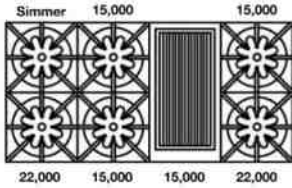

48" Nova (RNB) Rangetop with 12" Charbroiler

Natural Gas Models: 48" Nova Series Rangetop with 12" Charbroiler			
RGTNB486CBV2	4 Burner | 12" Charbroiler | Nat Gas | Stainless Steel | Standard Trim	$5,495	$6,465
RGTNB486CBV2PLT	4 Burner | 12" Charbroiler | Nat Gas | Stainless Steel | Plated Trim*	$6,445	$7,580
LP/Propane Models: 48" Nova Series Rangetop with 12" Charbroiler			
RGTNB486CBV2L	4 Burner | 12" Charbroiler | LP Gas | Stainless Steel | Standard Trim	$5,495	$6,465
RGTNB486CBV2LPLT	4 Burner | 12" Charbroiler | LP Gas | Stainless Steel | Plated Trim*	$6,445	$7,580
Customization & Accessory Options: (See page 43) | Total Knobs: 7