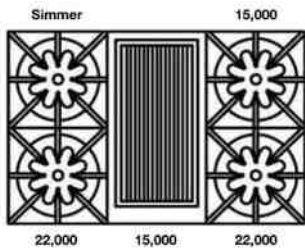

36" Nova (RNB) Series with 12" Charbroiler

Model	Description (* Denotes item that must be specified)	UMRP	MSRP
Natural Gas Models: 36" Nova (RNB) Series with 12" Charbroiler			
RNB364CBV2	4 Burner | 12" Charbroiler | Nat Gas | Stainless Steel | Standard Trim	$7,495	$8,820
RNB364CBV2PLT	4 Burner | 12" Charbroiler | Nat Gas | Stainless Steel | Plated Trim*	$8,705	$10,240
RNB364CBV2C	4 Burner | 12" Charbroiler | Nat Gas | Std RAL Paint* | Standard Trim	$8,190	$9,635
RNB364CBV2CPLT	4 Burner | 12" Charbroiler | Nat Gas | Std RAL Paint* | Plated Trim*	$9,400	$11,060
RNB364CBV2CF	4 Burner | 12" Charbroiler | Nat Gas | Specialty Finish* | Standard Trim	$8,870	$10,435
RNB364CBV2CFPLT	4 Burner | 12" Charbroiler | Nat Gas | Specialty Finish* | Plated Trim*	$10,080	$11,860
RNB364CBV2CC	4 Burner | 12" Charbroiler | Nat Gas | Custom Color* | Standard Trim	$9,860	$11,600
RNB364CBV2CCPLT	4 Burner | 12" Charbroiler | Nat Gas | Custom Color* | Plated Trim*	$11,070	$13,025
LP/Propane Models: 36" Nova (RNB) Series with 12" Charbroiler			
RNB364CBV2L	4 Burner | 12" Charbroiler | LP Gas | Stainless Steel | Standard Trim	$7,495	$8,820
RNB364CBV2LPLT	4 Burner | 12" Charbroiler | LP Gas | Stainless Steel | Plated Trim*	$8,705	$10,240
RNB364CBV2LC	4 Burner | 12" Charbroiler | LP Gas | Std RAL Paint* | Standard Trim	$8,190	$9,635
RNB364CBV2LCPLT	4 Burner | 12" Charbroiler | LP Gas | Std RAL Paint* | Plated Trim*	$9,400	$11,060
RNB364CBV2LCF	4 Burner | 12" Charbroiler | LP Gas | Specialty Finish* | Standard Trim	$8,870	$10,435
RNB364CBV2LCFPLT	4 Burner | 12" Charbroiler | LP Gas | Specialty Finish* | Plated Trim*	$10,080	$11,860
RNB364CBV2LCC	4 Burner | 12" Charbroiler | LP Gas | Custom Color* | Standard Trim	$9,860	$11,600
RNB364CBV2LCCPLT	4 Burner | 12" Charbroiler | LP Gas | Custom Color* | Plated Trim*	$11,070	$13,025
Customization & Accessory Options: (See page 14) | Total Knobs: 6