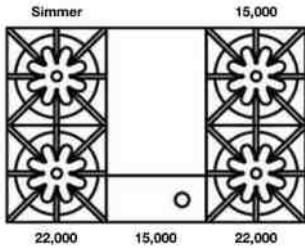

FREESTANDING RANGES: 36" NOVA (RNB) SERIES

36" Nova (RNB) Series with 12" Griddle

Model	Description (* Denotes item that must be specified)	UMRP	MSRP
Natural Gas Models: 36" Nova (RNB) Series with 12" Griddle			
RNB364GV2	4 Burner | 12" Griddle | Nat Gas | Stainless Steel | Standard Trim	$7,495	$8,820
RNB364GV2PLT	4 Burner | 12" Griddle | Nat Gas | Stainless Steel | Plated Trim*	$8,705	$10,240
RNB364GV2C	4 Burner | 12" Griddle | Nat Gas | Std RAL Paint* | Standard Trim	$8,190	$9,635
RNB364GV2CPLT	4 Burner | 12" Griddle | Nat Gas | Std RAL Paint* | Plated Trim*	$9,400	$11,060
RNB364GV2CF	4 Burner | 12" Griddle | Nat Gas | Specialty Finish* | Standard Trim	$8,870	$10,435
RNB364GV2CFPLT	4 Burner | 12" Griddle | Nat Gas | Specialty Finish* | Plated Trim*	$10,080	$11,860
RNB364GV2CC	4 Burner | 12" Griddle | Nat Gas | Custom Color* | Standard Trim	$9,860	$11,600
RNB364GV2CCPLT	4 Burner | 12" Griddle | Nat Gas | Custom Color* | Plated Trim*	$11,070	$13,025
LP/Propane Models: 36" Nova (RNB) Series with 12" Griddle			
RNB364GV2L	4 Burner | 12" Griddle | LP Gas | Stainless Steel | Standard Trim	$7,495	$8,820
RNB364GV2LPLT	4 Burner | 12" Griddle | LP Gas | Stainless Steel | Plated Trim*	$8,705	$10,240
RNB364GV2LC	4 Burner | 12" Griddle | LP Gas | Std RAL Paint* | Standard Trim	$8,190	$9,635
RNB364GV2LCPLT	4 Burner | 12" Griddle | LP Gas | Std RAL Paint* | Plated Trim*	$9,400	$11,060
RNB364GV2LCF	4 Burner | 12" Griddle | LP Gas | Specialty Finish* | Standard Trim	$8,870	$10,435
RNB364GV2LCFPLT	4 Burner | 12" Griddle | LP Gas | Specialty Finish* | Plated Trim*	$10,080	$11,860
RNB364GV2LCC	4 Burner | 12" Griddle | LP Gas | Custom Color* | Standard Trim	$9,860	$11,600
RNB364GV2LCCPLT	4 Burner | 12" Griddle | LP Gas | Custom Color* | Plated Trim*	$11,070	$13,025
Customization & Accessory Options: (See page 14) | Total Knobs: 6