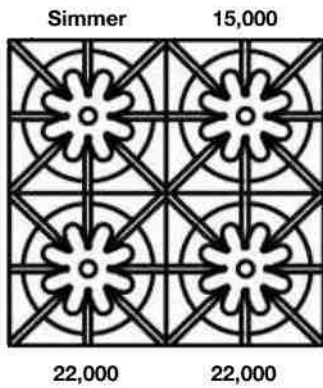

FREESTANDING RANGES: 24" NOVA (RNB) SERIES

BlueStar Model Number Guide:

Base Model (RNB244BV2) 4 Burners | Natural Gas | Stainless Steel Finish | Standard Trim	Change to LP Gas Add (L) for LP/Propane Gas	Add code below for desired color (C) 190 Standard RAL (Semi-Gloss) Colors (CF) Specialty Finish (190 Matte RAL, Precious Metals & Textures) (CC) Custom Colors	Add (PLT) for Plated Trim Includes plated bezels, door handle, handle end and logo. See available options below.

FEATURES:

- 22,000 BTU UltraNova™ burners & 15,000 BTU Nova™ burners
- Precise 130° simmer burner
- Available with all burners or add integrated griddle, charbroiler or French top
- Extra-large convection oven with 1850° infrared broiler that accommodates a half size 18" x 13" commercial baking sheet
- Includes full extension rack
- Integrated wok cooking
- Available with swing doors
- Available in 1,000+ colors & finishes plus additional customization options

PRODUCT SPECIFICATIONS:

- Unit Dimensions: 23.875"W x 24"D x 36.75"H
- Oven Interior: 20.25"W x 20"D x 15"H
- Electrical Reqs: 120V, 60Hz, 15 AMPS, 1PH
- Gas Pressure: NAT: 5.0" WC, LP 10.0" WC
- Gas Line Size: ½
- Unit Weight: 365 lbs.