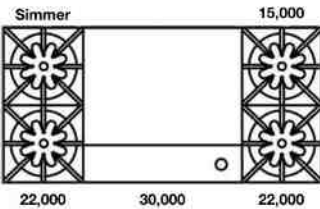

FREESTANDING RANGES: 48" NOVA (RNB) SERIES

48" Nova (RNB) Series with 24" Griddle

Model	Description (* Denotes item that must be specified)	UMRP	MSRP
Natural Gas Models: 48" Nova (RNB) Series with 24" Griddle			
RNB484GBV2	4 Burner | 24" Griddle | Nat Gas | Stainless Steel | Standard Trim	$11,695	$13,760
RNB484GBV2PLT	4 Burner | 24" Griddle | Nat Gas | Stainless Steel | Plated Trim*	$13,180	$15,505
RNB484GBV2C	4 Burner | 24" Griddle | Nat Gas | Std RAL Paint* | Standard Trim	$12,590	$14,810
RNB484GBV2CPLT	4 Burner | 24" Griddle | Nat Gas | Std RAL Paint* | Plated Trim*	$14,075	$16,560
RNB484GBV2CF	4 Burner | 24" Griddle | Nat Gas | Specialty Finish* | Standard Trim	$13,290	$15,635
RNB484GBV2CFPLT	4 Burner | 24" Griddle | Nat Gas | Specialty Finish* | Plated Trim*	$14,775	$17,380
RNB484GBV2CC	4 Burner | 24" Griddle | Nat Gas | Custom Color* | Standard Trim	$14,335	$16,865
RNB484GBV2CCPLT	4 Burner | 24" Griddle | Nat Gas | Custom Color* | Plated Trim*	$15,820	$18,610
LP/Propane Models: 48" Nova (RNB) Series with 24" Griddle			
RNB484GBV2L	4 Burner | 24" Griddle | LP Gas | Stainless Steel | Standard Trim	$11,695	$13,760
RNB484GBV2LPLT	4 Burner | 24" Griddle | LP Gas | Stainless Steel | Plated Trim*	$13,180	$15,505
RNB484GBV2LC	4 Burner | 24" Griddle | LP Gas | Std RAL Paint* | Standard Trim	$12,590	$14,810
RNB484GBV2LCPLT	4 Burner | 24" Griddle | LP Gas | Std RAL Paint* | Plated Trim*	$14,075	$16,560
RNB484GBV2LCF	4 Burner | 24" Griddle | LP Gas | Specialty Finish* | Standard Trim	$13,290	$15,635
RNB484GBV2LCFPLT	4 Burner | 24" Griddle | LP Gas | Specialty Finish* | Plated Trim*	$14,775	$17,380
RNB484GBV2LCC	4 Burner | 24" Griddle | LP Gas | Custom Color* | Standard Trim	$14,335	$16,865
RNB484GBV2LCCPLT	4 Burner | 24" Griddle | LP Gas | Custom Color* | Plated Trim*	$15,820	$18,610
Customization & Accessory Options: (See page 16) | Total Knobs: 8