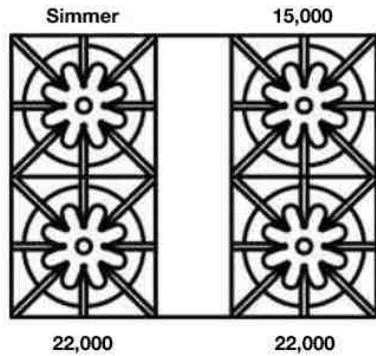

FREESTANDING RANGES: 30" NOVA (RNB) SERIES

BlueStar Model Number Guide:

Base Model (RNB304BV2) 4 Burners | Natural Gas | Stainless Steel Finish | Standard Trim	Change to LP Gas Add (L) for LP/Propane Gas	Add code below for desired color (C) 190 Standard RAL (Semi-Gloss) Colors (CF) Specialty Finish (190 Matte RAL, Precious Metals & Textures) (CC) Custom Colors	Add (PLT) for Plated Trim Includes plated bezels, door handle, handle end and logo. See available options below.

FEATURES:

- 22,000 BTU UltraNova™ burners & 15,000 BTU Nova™ burners
- Precise 130° simmer burner
- Extra-large convection oven with 1850° infrared broiler that accommodates a full size 18" x 26" commercial baking sheet
- Includes full extension rack
- Integrated wok cooking
- Available with swing doors
- Available in 1,000+ colors & finishes plus additional customization options

PRODUCT SPECIFICATIONS:

- Unit Dimensions: 29.875W x 24"D x 36.75"H
- Oven Interior: 26.25"W x 20"D x 15"H
- Electrical Reqs: 120V, 60Hz, 15 AMPS, 1PH
- Gas Pressure: NAT: 5.0" WC, LP 10.0" WC
- Gas Line Size: ½
- Unit Weight: 420 lbs.