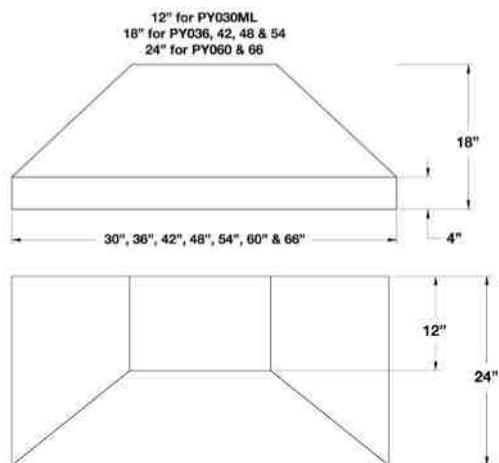

PROFESSIONAL SERIES: PYRAMID WALL HOOD

BlueStar Model Number Guide:	Base Model (PYOXXML) Pyramid | Unit Width | Internal Liner Type	Add code below for desired color (C) 190 Standard RAL (Semi-Gloss) Colors (CF) Specialty Finish (190 Matte RAL, Precious Metals & Textures) (CC) Custom Colors	Add (PLT) for Metal Strapping Not available on this model

FEATURES:

- Professional-grade smoke removal
- 3-speed fan with boost feature
- Innovative multi-stage grease capture system
- Enhanced visibility with dimmable LED lighting
- Stainless baffle filters seamlessly remove for dishwasher safe cleaning
- Easy-to-use push-button controls
- Accommodates top or rear discharge
- 30" & 36" models: 600 CFM internal fan included *(Must be included on order)*
- **Telescopic Flue** will accommodate most installations up to a 9' ceiling. Review the installation manual for dimensions.
- Duct free recirculating kits available for 30", 36", 42" & 48" models (Sold separately)
- In-line, in-hood and remote blower compatible

CUSTOMIZATION OPTIONS:

- 1,000+ Colors & Finishes

DUCT COVER OPTIONS: (Must be included on order)			
Model	Description	UMRP	MSRP
DCTWxxx9	Flue for 9' ceiling	Included	Included
DCTWxxx95	Flue for 9.5' ceiling	$645	$760
DCTWxxx10	Flue for 10' ceiling	$695	$820
DCTWxxx105	Flue for 10.5' ceiling	$845	$995
DCTWxxx11	Flue for 11' ceiling	$995	$1,170
DCTWxxx115	Flue for 11.5' ceiling	$1,095	$1,290
DCTWxxx12	Flue for 12' ceiling	$1,195	$1,405

Model	Description (* Denotes item that must be specified)	UMRP	MSRP
PY030ML	30" Pyramid | Stainless Steel | 600 CFM Blower	$1,995	$2,345
PY030MLC	30" Pyramid | Std RAL Color* | 600 CFM Blower	$2,690	$3,165
PY030MLCF	30" Pyramid | Specialty Finish* | 600 CFM Blower	$3,370	$3,965
PY030MLCC	30" Pyramid | Custom Color* | 600 CFM Blower	$4,360	$5,130
PY036ML	36" Pyramid | Stainless Steel | 600 CFM Blower	$2,495	$2,935
PY036MLC	36" Pyramid | Std RAL Color* | 600 CFM Blower	$3,190	$3,755
PY036MLCF	36" Pyramid | Specialty Finish* | 600 CFM Blower	$3,870	$4,555
PY036MLCC	36" Pyramid | Custom Color* | 600 CFM Blower	$4,860	$5,720
PY042ML	42" Pyramid | Stainless Steel	$2,595	$3,055
PY042MLC	42" Pyramid | Std RAL Color*	$3,490	$4,105
PY042MLCF	42" Pyramid | Specialty Finish*	$4,190	$4,930
PY042MLCC	42" Pyramid | Custom Color*	$5,235	$6,160
PY048ML	48" Pyramid | Stainless Steel	$2,695	$3,170
PY048MLC	48" Pyramid | Std RAL Color*	$3,590	$4,225
PY048MLCF	48" Pyramid | Specialty Finish*	$4,290	$5,045
PY048MLCC	48" Pyramid | Custom Color*	$5,335	$6,275
PY054ML	54" Pyramid | Stainless Steel	$2,895	$3,405
PY054MLC	54" Pyramid | Std RAL Color*	$3,790	$4,460
PY054MLCF	54" Pyramid | Specialty Finish*	$4,490	$5,280
PY054MLCC	54" Pyramid | Custom Color*	$5,535	$6,510
PY060ML	60" Pyramid | Stainless Steel	$3,495	$4,110
PY060MLC	60" Pyramid | Std RAL Color*	$4,390	$5,165
PY060MLCF	60" Pyramid | Specialty Finish*	$5,090	$5,990
PY060MLCC	60" Pyramid | Custom Color*	$6,135	$7,220
PY066ML	66" Pyramid | Stainless Steel	$3,695	$4,345
PY066MLC	66" Pyramid | Std RAL Color*	$4,590	$5,400
PY066MLCF	66" Pyramid | Specialty Finish*	$5,290	$6,225
PY066MLCC	66" Pyramid | Custom Color*	$6,335	$7,455

VENTILATION HOOD ACCESSORIES:
See page 71 for Duct Free Kits (Duct cover can not be installed Duct Free Kits)
Refer to page 92 for Ventilation Hood Accessories