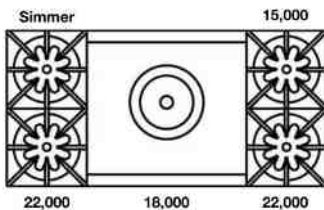

**48" Nova (RNB) Series
with 24" French Top**

Natural Gas Models: 48" Nova (RNB) Series with 24" French Top			
RNB484FTV2	4 Burner | 24" French Top | Nat Gas | Stainless Steel | Standard Trim	$12,495	$14,700
RNB484FTV2PLT	4 Burner | 24" French Top | Nat Gas | Stainless Steel | Plated Trim*	$13,980	$16,445
RNB484FTV2C	4 Burner | 24" French Top | Nat Gas | Std RAL Paint* | Standard Trim	$13,390	$15,755
RNB484FTV2CPLT	4 Burner | 24" French Top | Nat Gas | Std RAL Paint* | Plated Trim*	$14,875	$17,500
RNB484FTV2CF	4 Burner | 24" French Top | Nat Gas | Specialty Finish* | Standard Trim	$14,090	$16,575
RNB484FTV2CFPLT	4 Burner | 24" French Top | Nat Gas | Specialty Finish* | Plated Trim*	$15,575	$18,325
RNB484FTV2CC	4 Burner | 24" French Top | Nat Gas | Custom Color* | Standard Trim	$15,135	$17,805
RNB484FTV2CCPLT	4 Burner | 24" French Top | Nat Gas | Custom Color* | Plated Trim*	$16,620	$19,555
LP/Propane Models: 48" Nova (RNB) Series with 24" French Top			
RNB484FTV2L	4 Burner | 24" French Top | LP Gas | Stainless Steel | Standard Trim	$12,495	$14,700
RNB484FTV2LPLT	4 Burner | 24" French Top | LP Gas | Stainless Steel | Plated Trim*	$13,980	$16,445
RNB484FTV2LC	4 Burner | 24" French Top | LP Gas | Std RAL Paint* | Standard Trim	$13,390	$15,755
RNB484FTV2LCPLT	4 Burner | 24" French Top | LP Gas | Std RAL Paint* | Plated Trim*	$14,875	$17,500
RNB484FTV2LCF	4 Burner | 24" French Top | LP Gas | Specialty Finish* | Standard Trim	$14,090	$16,575
RNB484FTV2LCFPLT	4 Burner | 24" French Top | LP Gas | Specialty Finish* | Plated Trim*	$15,575	$18,325
RNB484FTV2LCC	4 Burner | 24" French Top | LP Gas | Custom Color* | Standard Trim	$15,135	$17,805
RNB484FTV2LCCPLT	4 Burner | 24" French Top | LP Gas | Custom Color* | Plated Trim*	$16,620	$19,555
Customization & Accessory Options: (See page 16) | Total Knobs: 7