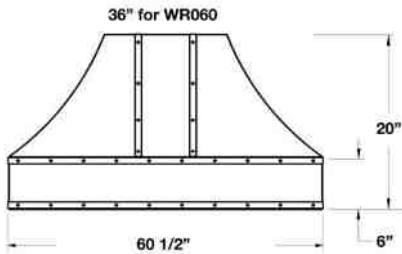

DESIGNER SERIES: 42", 48", 54", 60" & 66" WRANGLER WALL HOODS

** Additional 1/2" in width includes strapping & rivets **

42" WRANGLER HOODS		UMRP	MSRP
WR042MLPLT	Body: Stainless Steel | Strap/Rivets: Stainless Steel	$ 6,295	$ 7,405
WR042MLPLTD	Body: Stainless Steel | Strap/Rivets: Des. Metal*	$ 7,350	$ 8,645
WR042MLPLTC	Body: Std RAL Color* | Strap/Rivets: Stainless Steel	$ 7,190	$ 8,460
WR042MLPLTDC	Body: Std RAL Color* | Strap/Rivets: Des Metal*	$ 8,245	$ 9,700
WR042MLPLTCF	Body: Spec. Finish* | Strap/Rivets: Stainless Steel	$ 7,890	$ 9,280
WR042MLPLTDCF	Body: Spec. Finish* | Strap/Rivets: Des. Metal*	$ 8,945	$ 10,525
WR042MLPLTCC	Body: Custom Color* | Strap/Rivets: Stainless Steel	$ 8,935	$ 10,510
WR042MLPLTDCC	Body: Custom Color* | Strap/Rivets: Des. Metal*	$ 9,990	$ 11,755
48" WRANGLER HOODS		UMRP	MSRP
WR048MLPLT	Body: Stainless Steel | Strap/Rivets: Stainless Steel	$ 6,395	$ 7,525
WR048MLPLTD	Body: Stainless Steel | Strap/Rivets: Des. Metal*	$ 7,670	$ 9,025
WR048MLPLTC	Body: Std RAL Color* | Strap/Rivets: Stainless Steel	$ 7,290	$ 8,575
WR048MLPLTDC	Body: Std RAL Color* | Strap/Rivets: Des Metal*	$ 8,565	$ 10,075
WR048MLPLTCF	Body: Spec. Finish* | Strap/Rivets: Stainless Steel	$ 7,990	$ 9,400
WR048MLPLTDCF	Body: Spec. Finish* | Strap/Rivets: Des. Metal*	$ 9,265	$ 10,900
WR048MLPLTCC	Body: Custom Color* | Strap/Rivets: Stainless Steel	$ 9,035	$ 10,630
WR048MLPLTDCC	Body: Custom Color* | Strap/Rivets: Des. Metal*	$ 10,310	$ 12,130
54" WRANGLER HOODS		UMRP	MSRP
WR054MLPLT	Body: Stainless Steel | Strap/Rivets: Stainless Steel	$ 6,495	$ 7,640
WR054MLPLTD	Body: Stainless Steel | Strap/Rivets: Des. Metal*	$ 7,770	$ 9,140
WR054MLPLTC	Body: Std RAL Color* | Strap/Rivets: Stainless Steel	$ 7,390	$ 8,695
WR054MLPLTDC	Body: Std RAL Color* | Strap/Rivets: Des Metal*	$ 8,665	$ 10,195
WR054MLPLTCF	Body: Spec. Finish* | Strap/Rivets: Stainless Steel	$ 8,090	$ 9,520
WR054MLPLTDCF	Body: Spec. Finish* | Strap/Rivets: Des. Metal*	$ 9,365	$ 11,020
WR054MLPLTCC	Body: Custom Color* | Strap/Rivets: Stainless Steel	$ 9,135	$ 10,745
WR054MLPLTDCC	Body: Custom Color* | Strap/Rivets: Des. Metal*	$ 10,410	$ 12,245
60" WRANGLER HOODS		UMRP	MSRP
WR060MLPLT	Body: Stainless Steel | Strap/Rivets: Stainless Steel	$ 6,595	$ 7,760
WR060MLPLTD	Body: Stainless Steel | Strap/Rivets: Des. Metal*	$ 8,080	$ 9,505
WR060MLPLTC	Body: Std RAL Color* | Strap/Rivets: Stainless Steel	$ 7,490	$ 8,810
WR060MLPLTDC	Body: Std RAL Color* | Strap/Rivets: Des Metal*	$ 8,975	$ 10,560
WR060MLPLTCF	Body: Spec. Finish* | Strap/Rivets: Stainless Steel	$ 8,190	$ 9,635
WR060MLPLTDCF	Body: Spec. Finish* | Strap/Rivets: Des. Metal*	$ 9,675	$ 11,380
WR060MLPLTCC	Body: Custom Color* | Strap/Rivets: Stainless Steel	$ 9,235	$ 10,865
WR060MLPLTDCC	Body: Custom Color* | Strap/Rivets: Des. Metal*	$ 10,720	$ 12,610
66" WRANGLER HOODS		UMRP	MSRP
WR066MLPLT	Body: Stainless Steel | Strap/Rivets: Stainless Steel	$ 6,695	$ 7,875
WR066MLPLTD	Body: Stainless Steel | Strap/Rivets: Des. Metal*	$ 8,180	$ 9,625
WR066MLPLTC	Body: Std RAL Color* | Strap/Rivets: Stainless Steel	$ 7,590	$ 8,930
WR066MLPLTDC	Body: Std RAL Color* | Strap/Rivets: Des Metal*	$ 9,075	$ 10,675
WR066MLPLTCF	Body: Spec. Finish* | Strap/Rivets: Stainless Steel	$ 8,290	$ 9,755
WR066MLPLTDCF	Body: Spec. Finish* | Strap/Rivets: Des. Metal*	$ 9,775	$ 11,500
WR066MLPLTCC	Body: Custom Color* | Strap/Rivets: Stainless Steel	$ 9,335	$ 10,980
WR066MLPLTDCC	Body: Custom Color* | Strap/Rivets: Des. Metal*	$ 10,820	$ 12,730