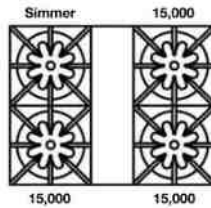

Model Shown: RCS304BV2

Model Shown: RCS366BV2

Model	Description (* Denotes item that must be specified)	UMRP	MSRP
Natural Gas Models: 30" & 36" Culinary Series – Open Burner			
RCS304BV2	4 Burner Nat Gas Stainless Steel Standard Trim	\$3,895	\$4,580
RCS366BV2	6 Burner Nat Gas Stainless Steel Standard Trim	\$4,495	\$5,290
LP/Propane Models: 30" & 36" Culinary Series – Open Burner			
RCS304BV2L	4 Burner LP Gas Stainless Steel Standard Trim	\$3,895	\$4,580
RCS366BV2L	6 Burner LP Gas Stainless Steel Standard Trim	\$4,495	\$5,290
BACKGUARD OPTIONS:			
All BlueStar freestanding appliances must be installed with a UL approved backguard. Unless otherwise specified, an island trim UL approved backguard will be entered at no charge.			
IT30BSP	Island Trim (Included) for 30" RCS Range	\$385	\$455
BG630BSP	6" Backguard for 30" RCS Range	\$415	\$490
BG3017BSP	17" Backguard for 30" RCS Range	\$765	\$900
SDHS30BSP	24" High Shelf for 30" RCS Range	\$995	\$1,170
IT36BSP	Island Trim (Included) for 36" RCS Range	\$455	\$535
BG636BSP	6" Backguard for 36" RCS Range	\$490	\$575
BG3617BSP	17" Backguard for 36" RCS Range	\$995	\$1,170
SDHS36BSP	24" High Shelf for 36" RCS Range	\$1,155	\$1,360
KNOB & PAINTED BODY SIDE OPTIONS: (Total Knobs: 30" – 5 36" – 7)			
Painted Body Sides	Add Painted Sides (All colors)	\$470	\$555
SS – KNOB	Brushed Stainless Steel Knob	\$60 ea.	\$70 ea.
PAINT – C - KNOB	Standard 190 RAL Color Knob	\$90 ea.	\$105 ea.
PAINT – CF - KNOB	Specialty Finish (Matte RAL; Textured RAL or Precious Metals) Knob	\$140 ea.	\$165 ea.
PLATED – KNOB	Plated Trim Knob (See options below)	\$180 ea.	\$210 ea.
Antique Brass, Brushed Brass, Polished Brass, Antique Copper, Brushed Copper, Polished Copper, Chrome, Oil Rubbed Bronze & Pewter			
See page 31 for additional customization and accessories for Freestanding Ranges			