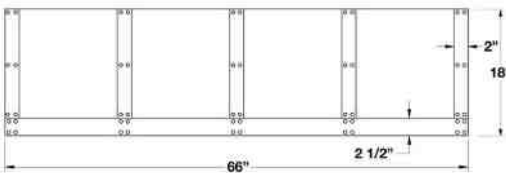

DESIGNER SERIES: 42", 48", 54", 60" & 66" BONANZA WALL HOODS

42" BONANZA HOODS: (4 Vertical Straps | 1 Horizontal)		UMRP	MSRP
BZ042MLPLT	Body: Stainless Steel | Strap/Rivets: Stainless Steel	$ 4,330	$ 5,095
BZ042MLPLTD	Body: Stainless Steel | Strap/Rivets: Des. Metal*	$ 4,550	$ 5,355
BZ042MLPLTC	Body: Std RAL Color* | Strap/Rivets: Stainless Steel	$ 5,225	$ 6,145
BZ042MLPLTDC	Body: Std RAL Color* | Strap/Rivets: Des Metal*	$ 5,445	$ 6,405
BZ042MLPLTCF	Body: Spec. Finish* | Strap/Rivets: Stainless Steel	$ 5,925	$ 6,970
BZ042MLPLTDCF	Body: Spec. Finish* | Strap/Rivets: Des. Metal*	$ 6,145	$ 7,230
BZ042MLPLTCC	Body: Custom Color* | Strap/Rivets: Stainless Steel	$ 6,970	$ 8,200
BZ042MLPLTDCC	Body: Custom Color* | Strap/Rivets: Des. Metal*	$ 7,190	$ 8,460
48" BONANZA HOODS: (4 Vertical Straps | 1 Horizontal)		UMRP	MSRP
BZ048MLPLT	Body: Stainless Steel | Strap/Rivets: Stainless Steel	$ 4,750	$ 5,590
BZ048MLPLTD	Body: Stainless Steel | Strap/Rivets: Des. Metal*	$ 4,970	$ 5,845
BZ048MLPLTC	Body: Std RAL Color* | Strap/Rivets: Stainless Steel	$ 5,645	$ 6,640
BZ048MLPLTDC	Body: Std RAL Color* | Strap/Rivets: Des Metal*	$ 5,865	$ 6,900
BZ048MLPLTCF	Body: Spec. Finish* | Strap/Rivets: Stainless Steel	$ 6,345	$ 7,465
BZ048MLPLTDCF	Body: Spec. Finish* | Strap/Rivets: Des. Metal*	$ 6,565	$ 7,725
BZ048MLPLTCC	Body: Custom Color* | Strap/Rivets: Stainless Steel	$ 7,390	$ 8,695
BZ048MLPLTDCC	Body: Custom Color* | Strap/Rivets: Des. Metal*	$ 7,610	$ 8,955
54" BONANZA HOODS : (4 Vertical Straps | 1 Horizontal)		UMRP	MSRP
BZ054MLPLT	Body: Stainless Steel | Strap/Rivets: Stainless Steel	$ 4,850	$ 5,705
BZ054MLPLTD	Body: Stainless Steel | Strap/Rivets: Des. Metal*	$ 5,070	$ 5,965
BZ054MLPLTC	Body: Std RAL Color* | Strap/Rivets: Stainless Steel	$ 5,745	$ 6,760
BZ054MLPLTDC	Body: Std RAL Color* | Strap/Rivets: Des Metal*	$ 5,965	$ 7,020
BZ054MLPLTCF	Body: Spec. Finish* | Strap/Rivets: Stainless Steel	$ 6,445	$ 7,580
BZ054MLPLTDCF	Body: Spec. Finish* | Strap/Rivets: Des. Metal*	$ 6,665	$ 7,840
BZ054MLPLTCC	Body: Custom Color* | Strap/Rivets: Stainless Steel	$ 7,490	$ 8,810
BZ054MLPLTDCC	Body: Custom Color* | Strap/Rivets: Des. Metal*	$ 7,710	$ 9,070
60" BONANZA HOODS : (4 Vertical Straps | 1 Horizontal)		UMRP	MSRP
BZ060MLPLT	Body: Stainless Steel | Strap/Rivets: Stainless Steel	$ 5,170	$ 6,080
BZ060MLPLTD	Body: Stainless Steel | Strap/Rivets: Des. Metal*	$ 5,380	$ 6,330
BZ060MLPLTC	Body: Std RAL Color* | Strap/Rivets: Stainless Steel	$ 6,065	$ 7,135
BZ060MLPLTDC	Body: Std RAL Color* | Strap/Rivets: Des Metal*	$ 6,275	$ 7,380
BZ060MLPLTCF	Body: Spec. Finish* | Strap/Rivets: Stainless Steel	$ 6,765	$ 7,960
BZ060MLPLTDCF	Body: Spec. Finish* | Strap/Rivets: Des. Metal*	$ 6,975	$ 8,205
BZ060MLPLTCC	Body: Custom Color* | Strap/Rivets: Stainless Steel	$ 7,810	$ 9,190
BZ060MLPLTDCC	Body: Custom Color* | Strap/Rivets: Des. Metal*	$ 8,020	$ 9,435
66" BONANZA HOODS : (5 Vertical Straps | 1 Horizontal)		UMRP	MSRP
BZ066MLPLT	Body: Stainless Steel | Strap/Rivets: Stainless Steel	$ 5,270	$ 6,200
BZ066MLPLTD	Body: Stainless Steel | Strap/Rivets: Des. Metal*	$ 5,480	$ 6,445
BZ066MLPLTC	Body: Std RAL Color* | Strap/Rivets: Stainless Steel	$ 6,165	$ 7,255
BZ066MLPLTDC	Body: Std RAL Color* | Strap/Rivets: Des Metal*	$ 6,375	$ 7,500
BZ066MLPLTCF	Body: Spec. Finish* | Strap/Rivets: Stainless Steel	$ 6,865	$ 8,075
BZ066MLPLTDCF	Body: Spec. Finish* | Strap/Rivets: Des. Metal*	$ 7,075	$ 8,325
BZ066MLPLTCC	Body: Custom Color* | Strap/Rivets: Stainless Steel	$ 7,910	$ 9,305
BZ066MLPLTDCC	Body: Custom Color* | Strap/Rivets: Des. Metal*	$ 8,120	$ 9,555