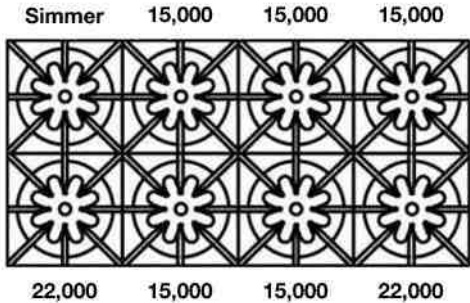

RANGETOPS: 48" NOVA (RNB) SERIES

BlueStar Model Number Guide:

Base Model (RGTNB488BV2) 8 Burners | Natural Gas | Stainless Steel Finish | Standard Trim	Change to LP Gas Add (L) for LP/Propane Gas	Add code below for desired color Not available on Rangetop or Cooktop models	Add (PLT) for Plated Trim Includes plated bezels and logo. See available options below.

Model	Description (* Denotes item that must be specified)	UMRP	MSRP
Natural Gas Models: 48" Nova Series Rangetop			
RGTNB488BV2	8 Burners | Nat Gas | Stainless Steel | Std Trim	$5,295	$6,230
RGTNB488BV2PLT	8 Burners | Nat Gas | Stainless Steel | Plated Trim*	$6,245	$7,345
LP/Propane Models: 48" Nova Series Rangetop			
RGTNB488BV2L	8 Burners | LP Gas | Stainless Steel | Std Trim	$5,295	$6,230
RGTNB488BV2LPLT	8 Burners | LP Gas | Stainless Steel | Plated Trim*	$6,245	$7,345
BACKGUARD OPTIONS:			
All BlueStar freestanding appliances must be installed with a UL approved backguard. Unless otherwise specified, an island trim UL approved backguard will be entered at no charge.			
IT48BSP	Island Trim (Included)	$655	$770
BG648BSP	6" Backguard	$710	$835
BG4817BSP	17" Backguard	$1,485	$1,745
SDHS48BSP	24" High Shelf	$1,595	$1,875
KNOB OPTIONS: (Total Knobs: 8)			
STD BLACK – KNOB	RCS Series Black Knob (Ordered with unit)	N/C	N/C
PAINT – C - KNOB	Standard 190 RAL Color Knob	$90 ea.	$105 ea.
PAINT – CF - KNOB	Specialty Finish (Matte RAL; Textured RAL or Precious Metals) Knob	$140 ea.	$165 ea.
PLATED – KNOB	Plated Trim Knob (See options below)	$180 ea.	$210 ea.
PLATED TRIM OPTIONS: (Includes bezels and logo)			
Antique Brass, Brushed Brass, Polished Brass, Antique Copper, Brushed Copper, Polished Copper, Chrome, Oil Rubbed Bronze & Pewter			
See page 51 for additional customization and accessories for Rangetops and Cooktops			

FEATURES:

- 22,000 BTU UltraNova™ burners & 15,000 BTU Nova™ burners
- Precise 130° simmer burner
- Available with all burners or add integrated griddle, charbroiler or French top
- Integrated wok cooking
- Handcrafted in Pennsylvania since 1880

PRODUCT SPECIFICATIONS:

- Unit Dimensions: 47.875"W x 24"D x 8.625"H
- Electrical Reqs: 120V, 60Hz, 15 AMPS, 1PH
- Gas Pressure: NAT: 5.0" WC, LP 10.0" WC
- Gas Line Size: 3/4"
- Unit Weight: 295 lbs.