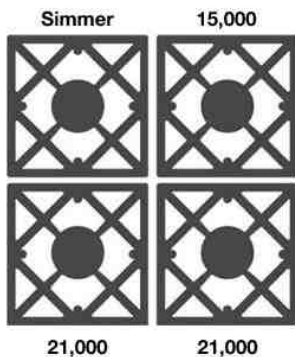

FREESTANDING RANGES: 24" CULINARY SERIES – SEALED BURNER BURNER

BlueStar Model Number Guide:

Base Model (RCS24SBV2) 4 Burners | Natural Gas | Stainless Steel Finish | Standard Trim	Change to LP Gas Add (L) for LP/Propane Gas	Add code below for desired color (C) 190 Standard RAL (Semi-Gloss) Colors (CF) Specialty Finish (190 Matte RAL, Precious Metals & Textures) (CC) Custom Colors	Add (PLT) for Plated Trim Includes plated bezels, door handle, handle end and logo. See available options below.

FEATURES:

- Sealed burner design with up to 21,000 BTUs of power (18,000 BTUs on LP/Propane models)
- Precise simmer burner
- Extra-large convection oven with 1850° infrared broiler that accommodates a half size 18" x 13" commercial baking sheet.
- 24" depth for compatibility with standard kitchen cabinetry
- Available in 1,000+ colors and finishes

PRODUCT SPECIFICATIONS:

- Unit Dimensions: 23.875"W x 24"D x 36.75"H
- Oven Interior: 20.25"W x 20"D x 15"H
- Electrical Reqs: 120V, 60Hz, 15 AMPS, 1PH
- Gas Pressure: NAT: 5.0" WC, LP 10.0" WC
- Gas Line Size: ½"
- Unit Weight: 365 lbs