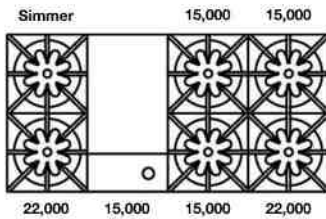

FREESTANDING RANGES: 48" NOVA (RNB) SERIES

48" Nova (RNB) Series with 12" Griddle

Model	Description (* Denotes item that must be specified)	UMRP	MSRP
Natural Gas Models: 48" Nova (RNB) Series with 12" Griddle			
RNB486GBV2	6 Burner | 12" Griddle | Nat Gas | Stainless Steel | Standard Trim	$10,895	$12,820
RNB486GBV2PLT	6 Burner | 12" Griddle | Nat Gas | Stainless Steel | Plated Trim*	$12,380	$14,565
RNB486GBV2C	6 Burner | 12" Griddle | Nat Gas | Std RAL Paint* | Standard Trim	$11,790	$13,870
RNB486GBV2CPLT	6 Burner | 12" Griddle | Nat Gas | Std RAL Paint* | Plated Trim*	$13,275	$15,620
RNB486GBV2CF	6 Burner | 12" Griddle | Nat Gas | Specialty Finish* | Standard Trim	$12,490	$14,695
RNB486GBV2CFPLT	6 Burner | 12" Griddle | Nat Gas | Specialty Finish* | Plated Trim*	$13,975	$16,440
RNB486GBV2CC	6 Burner | 12" Griddle | Nat Gas | Custom Color* | Standard Trim	$13,535	$15,925
RNB486GBV2CCPLT	6 Burner | 12" Griddle | Nat Gas | Custom Color* | Plated Trim*	$15,020	$17,670
LP/Propane Models: 48" Nova (RNB) Series with 12" Griddle			
RNB486GBV2L	6 Burner | 12" Griddle | LP Gas | Stainless Steel | Standard Trim	$10,895	$12,820
RNB486GBV2LPLT	6 Burner | 12" Griddle | LP Gas | Stainless Steel | Plated Trim*	$12,380	$14,565
RNB486GBV2LC	6 Burner | 12" Griddle | LP Gas | Std RAL Paint* | Standard Trim	$11,790	$13,870
RNB486GBV2LCPLT	6 Burner | 12" Griddle | LP Gas | Std RAL Paint* | Plated Trim*	$13,275	$15,620
RNB486GBV2LCF	6 Burner | 12" Griddle | LP Gas | Specialty Finish* | Standard Trim	$12,490	$14,695
RNB486GBV2LCFPLT	6 Burner | 12" Griddle | LP Gas | Specialty Finish* | Plated Trim*	$13,975	$16,440
RNB486GBV2LCC	6 Burner | 12" Griddle | LP Gas | Custom Color* | Standard Trim	$13,535	$15,925
RNB486GBV2LCCPLT	6 Burner | 12" Griddle | LP Gas | Custom Color* | Plated Trim*	$15,020	$17,670
Customization & Accessory Options: (See page 16) | Total Knobs: 9