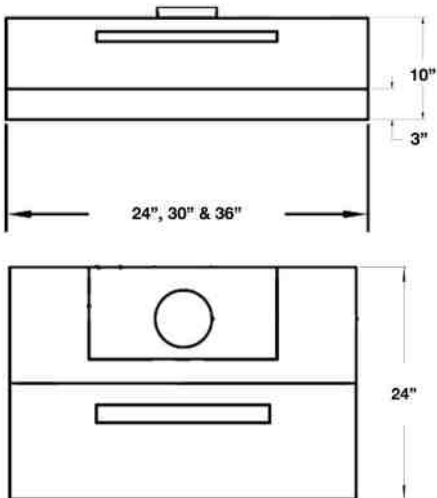

PROFESSIONAL SERIES: LOW PROFILE RECIRCULATING WALL HOOD

FEATURES:

- Commercial grade stainless steel construction
- Welded seamless corners
- Commercial style stainless steel baffle filter system
- 4-speed blower/variable light control
- Accommodates top discharge only
- 520 CFM internal fan included (Only blower option available for this model)
- Halogen lamps with dimmer control

CUSTOMIZATION OPTIONS:

- 1,000+ Colors & Finishes

Model	Description (* Denotes item that must be specified)	UMRP	MSRP
BS-LPLR024V2	24" Low Profile Recirc | Stainless Steel | 600 CFM Blower	$1,395	$1,640
BS-LPLR024V2C	24" Low Profile Recirc | Std RAL Color* | 600 CFM Blower	$2,090	$2,460
BS-LPLR024V2CF	24" Low Profile Recirc | Specialty Finish* | 600 CFM Blower	$2,770	$3,260
BS-LPLR024V2CC	24" Low Profile Recirc | Custom Color* | 600 CFM Blower	$3,760	$4,425
LR030LP	30" Low Profile Recirc | Stainless Steel | 600 CFM Blower	$1,495	$1,760
LR030LPC	30" Low Profile Recirc | Std RAL Color* | 600 CFM Blower	$2,190	$2,575
LR030LPCF	30" Low Profile Recirc | Specialty Finish* | 600 CFM Blower	$2,870	$3,375
LR030LPCC	30" Low Profile Recirc | Custom Color* | 600 CFM Blower	$3,860	$4,540
LR036LP	36" Low Profile Recirc | Stainless Steel	$1,595	$1,875
LR036LPC	36" Low Profile Recirc | Std RAL Color*	$2,290	$2,695
LR036LPCF	36" Low Profile Recirc | Specialty Finish*	$2,970	$3,495
LR036LPCC	36" Low Profile Recirc | Custom Color*	$3,960	$4,660