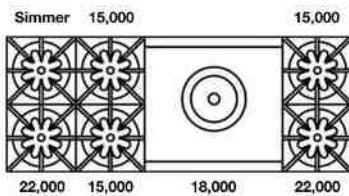

60" Nova (RNB) Series with 24" French Top

Natural Gas Models: 60" Nova Series with 24" French Top			
RNB606FTBV2	6 Burner | 24" French Top | Nat Gas | Stainless Steel | Standard Trim	$16,495	$19,405
RNB606FTBV2PLT	6 Burner | 24" French Top | Nat Gas | Stainless Steel | Plated Trim*	$18,200	$21,410
RNB606FTBV2C	6 Burner | 24" French Top | Nat Gas | Std RAL Paint* | Standard Trim	$17,390	$20,460
RNB606FTBV2CPLT	6 Burner | 24" French Top | Nat Gas | Std RAL Paint* | Plated Trim*	$19,095	$22,465
RNB606FTBV2CF	6 Burner | 24" French Top | Nat Gas | Specialty Finish* | Standard Trim	$18,090	$21,280
RNB606FTBV2CFPLT	6 Burner | 24" French Top | Nat Gas | Specialty Finish* | Plated Trim*	$19,795	$23,290
RNB606FTBV2CC	6 Burner | 24" French Top | Nat Gas | Custom Color* | Standard Trim	$19,135	$22,510
RNB606FTBV2CCPLT	6 Burner | 24" French Top | Nat Gas | Custom Color* | Plated Trim*	$20,840	$24,520
LP/Propane Models: 60" Nova Series with 24" French Top			
RNB606FTBV2L	6 Burner | 24" French Top | LP Gas | Stainless Steel | Standard Trim	$16,495	$19,405
RNB606FTBV2LPLT	6 Burner | 24" French Top | LP Gas | Stainless Steel | Plated Trim*	$18,200	$21,410
RNB606FTBV2LC	6 Burner | 24" French Top | LP Gas | Std RAL Paint* | Standard Trim	$17,390	$20,460
RNB606FTBV2LCPLT	6 Burner | 24" French Top | LP Gas | Std RAL Paint* | Plated Trim*	$19,095	$22,465
RNB606FTBV2LCF	6 Burner | 24" French Top | LP Gas | Specialty Finish* | Standard Trim	$18,090	$21,280
RNB606FTBV2LCFPLT	6 Burner | 24" French Top | LP Gas | Specialty Finish* | Plated Trim*	$19,795	$23,290
RNB606FTBV2LCC	6 Burner | 24" French Top | LP Gas | Custom Color* | Standard Trim	$19,135	$22,510
RNB606FTBV2LCCPLT	6 Burner | 24" French Top | LP Gas | Custom Color* | Plated Trim*	$20,840	$24,520
Customization & Accessory Options: (See page 20) | Total Knobs: 9