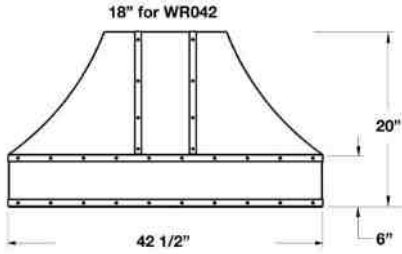

DESIGNER SERIES: 42", 48", 54", 60" & 66" WRANGLER WALL HOODS

** Additional 1/2" in width includes strapping & rivets **

42" WRANGLER HOODS		UMRP	MSRP
WR042MLPLT	Body: Stainless Steel | Strap/Rivets: Stainless Steel	$ 6,295	$ 7,405
WR042MLPLTD	Body: Stainless Steel | Strap/Rivets: Des. Metal*	$ 7,350	$ 8,645
WR042MLPLTC	Body: Std RAL Color* | Strap/Rivets: Stainless Steel	$ 7,190	$ 8,460
WR042MLPLTDC	Body: Std RAL Color* | Strap/Rivets: Des Metal*	$ 8,245	$ 9,700
WR042MLPLTCF	Body: Spec. Finish* | Strap/Rivets: Stainless Steel	$ 7,890	$ 9,280
WR042MLPLTDCF	Body: Spec. Finish* | Strap/Rivets: Des. Metal*	$ 8,945	$ 10,525
WR042MLPLTCC	Body: Custom Color* | Strap/Rivets: Stainless Steel	$ 8,935	$ 10,510
WR042MLPLTDCC	Body: Custom Color* | Strap/Rivets: Des. Metal*	$ 9,990	$ 11,755
48" WRANGLER HOODS		UMRP	MSRP
WR048MLPLT	Body: Stainless Steel | Strap/Rivets: Stainless Steel	$ 6,395	$ 7,525
WR048MLPLTD	Body: Stainless Steel | Strap/Rivets: Des. Metal*	$ 7,670	$ 9,025
WR048MLPLTC	Body: Std RAL Color* | Strap/Rivets: Stainless Steel	$ 7,290	$ 8,575
WR048MLPLTDC	Body: Std RAL Color* | Strap/Rivets: Des Metal*	$ 8,565	$ 10,075
WR048MLPLTCF	Body: Spec. Finish* | Strap/Rivets: Stainless Steel	$ 7,990	$ 9,400
WR048MLPLTDCF	Body: Spec. Finish* | Strap/Rivets: Des. Metal*	$ 9,265	$ 10,900
WR048MLPLTCC	Body: Custom Color* | Strap/Rivets: Stainless Steel	$ 9,035	$ 10,630
WR048MLPLTDCC	Body: Custom Color* | Strap/Rivets: Des. Metal*	$ 10,310	$ 12,130
54" WRANGLER HOODS		UMRP	MSRP
WR054MLPLT	Body: Stainless Steel | Strap/Rivets: Stainless Steel	$ 6,495	$ 7,640
WR054MLPLTD	Body: Stainless Steel | Strap/Rivets: Des. Metal*	$ 7,770	$ 9,140
WR054MLPLTC	Body: Std RAL Color* | Strap/Rivets: Stainless Steel	$ 7,390	$ 8,695
WR054MLPLTDC	Body: Std RAL Color* | Strap/Rivets: Des Metal*	$ 8,665	$ 10,195
WR054MLPLTCF	Body: Spec. Finish* | Strap/Rivets: Stainless Steel	$ 8,090	$ 9,520
WR054MLPLTDCF	Body: Spec. Finish* | Strap/Rivets: Des. Metal*	$ 9,365	$ 11,020
WR054MLPLTCC	Body: Custom Color* | Strap/Rivets: Stainless Steel	$ 9,135	$ 10,745
WR054MLPLTDCC	Body: Custom Color* | Strap/Rivets: Des. Metal*	$ 10,410	$ 12,245
60" WRANGLER HOODS		UMRP	MSRP
WR060MLPLT	Body: Stainless Steel | Strap/Rivets: Stainless Steel	$ 6,595	$ 7,760
WR060MLPLTD	Body: Stainless Steel | Strap/Rivets: Des. Metal*	$ 8,080	$ 9,505
WR060MLPLTC	Body: Std RAL Color* | Strap/Rivets: Stainless Steel	$ 7,490	$ 8,810
WR060MLPLTDC	Body: Std RAL Color* | Strap/Rivets: Des Metal*	$ 8,975	$ 10,560
WR060MLPLTCF	Body: Spec. Finish* | Strap/Rivets: Stainless Steel	$ 8,190	$ 9,635
WR060MLPLTDCF	Body: Spec. Finish* | Strap/Rivets: Des. Metal*	$ 9,675	$ 11,380
WR060MLPLTCC	Body: Custom Color* | Strap/Rivets: Stainless Steel	$ 9,235	$ 10,865
WR060MLPLTDCC	Body: Custom Color* | Strap/Rivets: Des. Metal*	$ 10,720	$ 12,610
66" WRANGLER HOODS		UMRP	MSRP
WR066MLPLT	Body: Stainless Steel | Strap/Rivets: Stainless Steel	$ 6,695	$ 7,875
WR066MLPLTD	Body: Stainless Steel | Strap/Rivets: Des. Metal*	$ 8,180	$ 9,625
WR066MLPLTC	Body: Std RAL Color* | Strap/Rivets: Stainless Steel	$ 7,590	$ 8,930
WR066MLPLTDC	Body: Std RAL Color* | Strap/Rivets: Des Metal*	$ 9,075	$ 10,675
WR066MLPLTCF	Body: Spec. Finish* | Strap/Rivets: Stainless Steel	$ 8,290	$ 9,755
WR066MLPLTDCF	Body: Spec. Finish* | Strap/Rivets: Des. Metal*	$ 9,775	$ 11,500
WR066MLPLTCC	Body: Custom Color* | Strap/Rivets: Stainless Steel	$ 9,335	$ 10,980
WR066MLPLTDCC	Body: Custom Color* | Strap/Rivets: Des. Metal*	$ 10,820	$ 12,730