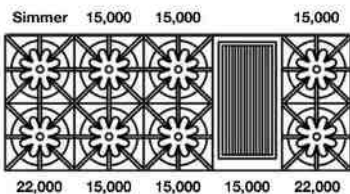

60" Nova (RNB) Series with 12" Charbroiler

Model	Description (* Denotes item that must be specified)	UMRP	MSRP
Natural Gas Models: 60" Nova Series with 12" Charbroiler			
RNB608CBV2	8 Burner | 12" Charbroiler | Nat Gas | Stainless Steel | Standard Trim	$15,295	$17,995
RNB608CBV2PLT	8 Burner | 12" Charbroiler | Nat Gas | Stainless Steel | Plated Trim*	$17,000	$20,000
RNB608CBV2C	8 Burner | 12" Charbroiler | Nat Gas | Std RAL Paint* | Standard Trim	$16,190	$19,045
RNB608CBV2CPLT	8 Burner | 12" Charbroiler | Nat Gas | Std RAL Paint* | Plated Trim*	$17,895	$21,055
RNB608CBV2CF	8 Burner | 12" Charbroiler | Nat Gas | Specialty Finish* | Standard Trim	$16,890	$19,870
RNB608CBV2CFPLT	8 Burner | 12" Charbroiler | Nat Gas | Specialty Finish* | Plated Trim*	$18,595	$21,875
RNB608CBV2CC	8 Burner | 12" Charbroiler | Nat Gas | Custom Color* | Standard Trim	$17,935	$21,100
RNB608CBV2CCPLT	8 Burner | 12" Charbroiler | Nat Gas | Custom Color* | Plated Trim*	$19,640	$23,105
LP/Propane Models: 60" Nova Series with 12" Charbroiler			
RNB608CBV2L	8 Burner | 12" Charbroiler | LP Gas | Stainless Steel | Standard Trim	$15,295	$17,995
RNB608CBV2LPLT	8 Burner | 12" Charbroiler | LP Gas | Stainless Steel | Plated Trim*	$17,000	$20,000
RNB608CBV2LC	8 Burner | 12" Charbroiler | LP Gas | Std RAL Paint* | Standard Trim	$16,190	$19,045
RNB608CBV2LCPLT	8 Burner | 12" Charbroiler | LP Gas | Std RAL Paint* | Plated Trim*	$17,895	$21,055
RNB608CBV2LCF	8 Burner | 12" Charbroiler | LP Gas | Specialty Finish* | Standard Trim	$16,890	$19,870
RNB608CBV2LCFPLT	8 Burner | 12" Charbroiler | LP Gas | Specialty Finish* | Plated Trim*	$18,595	$21,875
RNB608CBV2LCC	8 Burner | 12" Charbroiler | LP Gas | Custom Color* | Standard Trim	$17,935	$21,100
RNB608CBV2LCCPLT	8 Burner | 12" Charbroiler | LP Gas | Custom Color* | Plated Trim*	$19,640	$23,105
Customization & Accessory Options: (See page 20) | Total Knobs: 11