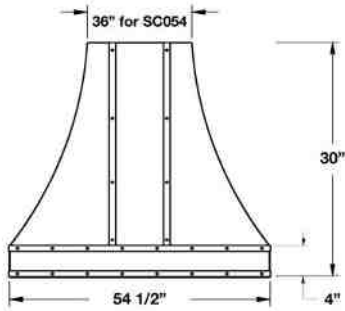

DESIGNER SERIES: 42", 48", 54" & 60" SAHARA CURVED SIDES WALL HOODS

** Additional 1/2" in width includes strapping & rivets **

42" SAHARA CURVED SIDES HOODS:		UMRP	MSRP
SC042MLPLT	Body: Stainless Steel | Strap/Rivets: Stainless Steel	$ 5,530	$ 6,505
SC042MLPLTD	Body: Stainless Steel | Strap/Rivets: Des. Metal*	$ 5,750	$ 6,765
SC042MLPLTC	Body: Std RAL Color* | Strap/Rivets: Stainless Steel	$ 6,425	$ 7,560
SC042MLPLTDC	Body: Std RAL Color* | Strap/Rivets: Des Metal*	$ 6,645	$ 7,820
SC042MLPLTCF	Body: Spec. Finish* | Strap/Rivets: Stainless Steel	$ 7,125	$ 8,380
SC042MLPLTDCF	Body: Spec. Finish* | Strap/Rivets: Des. Metal*	$ 7,345	$ 8,640
SC042MLPLTCC	Body: Custom Color* | Strap/Rivets: Stainless Steel	$ 8,170	$ 9,610
SC042MLPLTDCC	Body: Custom Color* | Strap/Rivets: Des. Metal*	$ 8,390	$ 9,870
48" SAHARA CURVED SIDES HOODS:		UMRP	MSRP
SC048MLPLT	Body: Stainless Steel | Strap/Rivets: Stainless Steel	$ 7,050	$ 8,295
SC048MLPLTD	Body: Stainless Steel | Strap/Rivets: Des. Metal*	$ 7,270	$ 8,555
SC048MLPLTC	Body: Std RAL Color* | Strap/Rivets: Stainless Steel	$ 7,945	$ 9,345
SC048MLPLTDC	Body: Std RAL Color* | Strap/Rivets: Des Metal*	$ 8,165	$ 9,605
SC048MLPLTCF	Body: Spec. Finish* | Strap/Rivets: Stainless Steel	$ 8,645	$ 10,170
SC048MLPLTDCF	Body: Spec. Finish* | Strap/Rivets: Des. Metal*	$ 8,865	$ 10,430
SC048MLPLTCC	Body: Custom Color* | Strap/Rivets: Stainless Steel	$ 8,635	$ 10,160
SC048MLPLTDCC	Body: Custom Color* | Strap/Rivets: Des. Metal*	$ 9,910	$ 11,660
54" SAHARA CURVED SIDES HOODS:		UMRP	MSRP
SC054MLPLT	Body: Stainless Steel | Strap/Rivets: Stainless Steel	$ 7,350	$ 8,645
SC054MLPLTD	Body: Stainless Steel | Strap/Rivets: Des. Metal*	$ 7,570	$ 8,905
SC054MLPLTC	Body: Std RAL Color* | Strap/Rivets: Stainless Steel	$ 8,245	$ 9,700
SC054MLPLTDC	Body: Std RAL Color* | Strap/Rivets: Des Metal*	$ 8,465	$ 9,960
SC054MLPLTCF	Body: Spec. Finish* | Strap/Rivets: Stainless Steel	$ 8,945	$ 10,525
SC054MLPLTDCF	Body: Spec. Finish* | Strap/Rivets: Des. Metal*	$ 9,165	$ 10,780
SC054MLPLTCC	Body: Custom Color* | Strap/Rivets: Stainless Steel	$ 9,990	$ 11,755
SC054MLPLTDCC	Body: Custom Color* | Strap/Rivets: Des. Metal*	$ 10,210	$ 12,010
60" SAHARA CURVED SIDES HOODS:		UMRP	MSRP
SC060MLPLT	Body: Stainless Steel | Strap/Rivets: Stainless Steel	$ 8,470	$ 9,965
SC060MLPLTD	Body: Stainless Steel | Strap/Rivets: Des. Metal*	$ 8,680	$ 10,210
SC060MLPLTC	Body: Std RAL Color* | Strap/Rivets: Stainless Steel	$ 9,365	$ 11,020
SC060MLPLTDC	Body: Std RAL Color* | Strap/Rivets: Des Metal*	$ 9,575	$ 11,265
SC060MLPLTCF	Body: Spec. Finish* | Strap/Rivets: Stainless Steel	$ 10,065	$ 11,840
SC060MLPLTDCF	Body: Spec. Finish* | Strap/Rivets: Des. Metal*	$ 10,275	$ 12,090
SC060MLPLTCC	Body: Custom Color* | Strap/Rivets: Stainless Steel	$ 11,110	$ 13,070
SC060MLPLTDCC	Body: Custom Color* | Strap/Rivets: Des. Metal*	$ 11,320	$ 13,320