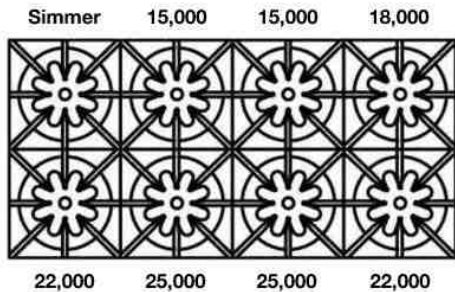

FREESTANDING RANGES: 48" PLATINUM SERIES

BlueStar Model Number Guide:			
Base Model (BSP488B) 8 Burners | Natural Gas | Stainless Steel Finish | Standard Trim	Change to LP Gas Add (L) for LP/Propane Gas	Add code below for desired color (C) 190 Standard RAL (Semi-Gloss) Colors (CF) Specialty Finish (190 Matte RAL, Precious Metals & Textures) (CC) Custom Colors	Add (PLT) for Plated Trim Includes plated bezels, door handle, handle end and logo. See available options below.

Model	Description (* Denotes item that must be specified)	UMRP	MSRP
Natural Gas Models: 48" Platinum Series			
BSP488B	8 Burner | Nat Gas | Stainless Steel | Standard Trim	$12,695	$14,935
BSP488BPLT	8 Burner | Nat Gas | Stainless Steel | Plated Trim*	$14,290	$16,810
BSP488BC	8 Burner | Nat Gas | Std RAL Color* | Standard Trim	$13,590	$15,990
BSP488BCPLT	8 Burner | Nat Gas | Std RAL Color* | Plated Trim*	$15,185	$17,865
BSP488BCF	8 Burner | Nat Gas | Specialty Finish* | Standard Trim	$14,290	$16,810
BSP488CFPLT	8 Burner | Nat Gas | Specialty Finish* | Plated Trim*	$15,885	$18,690
BSP488BCC	8 Burner | Nat Gas | Custom Color* | Standard Trim	$15,335	$18,040
BSP488BCCPLT	8 Burner | Nat Gas | Custom Color* | Plated Trim*	$16,930	$19,920
LP/Propane Models: 48" Platinum Series			
BSP488BL	8 Burner | LP Gas | Stainless Steel | Standard Trim	$12,695	$14,935
BSP488BLPLT	8 Burner | LP Gas | Stainless Steel | Plated Trim*	$14,290	$16,810
BSP488BLC	8 Burner | LP Gas | Std RAL Color* | Standard Trim	$13,590	$15,990
BSP488BLCPLT	8 Burner | LP Gas | Std RAL Color* | Plated Trim*	$15,185	$17,865
BSP488BLCF	8 Burner | LP Gas | Specialty Finish* | Standard Trim	$14,290	$16,810
BSP488BLCFPLT	8 Burner | LP Gas | Specialty Finish* | Plated Trim*	$15,885	$18,690
BSP488BLCC	8 Burner | LP Gas | Custom Color* | Standard Trim	$15,335	$18,040
BSP488BLCCPLT	8 Burner | LP Gas | Custom Color* | Plated Trim*	$16,930	$19,920
BACKGUARD OPTIONS:			
All BlueStar freestanding appliances must be installed with a UL approved backguard. Unless otherwise specified, an island trim UL approved backguard will be entered at no charge.			
IT48BSP	Island Trim (Included)	$655	$770
BG648BSP	6" Backguard	$710	$835
BG4817BSP	17" Backguard	$1,485	$1,745
SDHS48BSP	24" High Shelf	$1,595	$1,875
KNOB & PAINTED BODY SIDE OPTIONS: (Total Knobs: 10)			
Painted Body Sides	Add Painted Sides (All colors)	$470	$555
STD BLACK – KNOB	RCS Series Black Knob (Ordered with unit)	N/C	N/C
PAINT – C - KNOB	Standard 190 RAL Color Knob	$90 ea.	$105 ea.
PAINT – CF - KNOB	Specialty Finish (Matte RAL; Textured RAL or Precious Metals) Knob	$140 ea.	$165 ea.
PLATED – KNOB	Plated Trim Knob (See options below)	$180 ea.	$210 ea.
PLATED TRIM OPTIONS: (Includes bezels, door handle, handle ends and logo)			
Antique Brass, Brushed Brass, Polished Brass, Antique Copper, Brushed Copper, Polished Copper, Chrome, Oil Rubbed Bronze & Pewter			
See page 31 for additional customization and accessories for Freestanding Ranges			

FEATURES:

- 25,000 BTU PrimaNova™ burners
- All burners, plus Interchangeable Griddle and Charbroiler
- The PowR Oven™ provides 40% faster preheating and 30% increase in oven efficiency
- Gentle 130° simmer burner
- Integrated wok cooking
- Extra-large oven with True European Convection and 1850° infrared broiler
- Accommodates a full-size commercial 18" x 26" baking sheet
- Includes full extension rack
- Available in 1,000+ colors and finishes
- Handcrafted in Pennsylvania since 1880

PRODUCT SPECIFICATIONS: