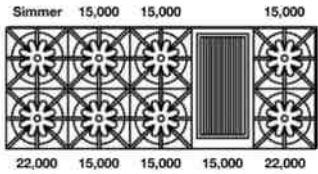

Natural Gas Models: 60" Nova Series Rangetop with 12" Charbroiler			
RGTNB4608CBV2	8 Burner | 12" Charbroiler | Nat Gas | Stainless Steel | Standard Trim	$8,295	$9,760
RGTNB608CBV2PLT	8 Burner | 12" Charbroiler | Nat Gas | Stainless Steel | Plated Trim*	$9,485	$11,160
LP/Propane Models: 60" Nova Series Rangetop with 12" Charbroiler			
RGTNB608CBV2L	8 Burner | 12" Charbroiler | LP Gas | Stainless Steel | Standard Trim	$8,295	$9,760
RGTNB608CBV2LPLT	8 Burner | 12" Charbroiler | LP Gas | Stainless Steel | Plated Trim*	$9,485	$11,160
Customization & Accessory Options: (See page 46) | Total Knobs: 9			

60" Nova (RNB) Rangetop with 24" Griddle