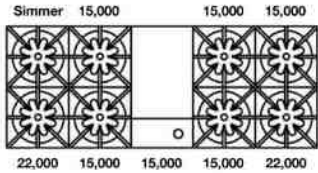

RANGETOPS: 60" NOVA (RNB) SERIES

60" Nova (RNB) Rangetop with 12" Griddle

Model	Description (* Denotes item that must be specified)	UMRP	MSRP
Natural Gas Models: 60" Nova Series Rangetop			
RGTNB608GV2	8 Burner | 12" Griddle | Nat Gas | Stainless Steel | Standard Trim	$8,295	$9,760
RGTNB608GV2PLT	8 Burner | 12" Griddle | Nat Gas | Stainless Steel | Plated Trim*	$9,485	$11,160
LP/Propane Models: 60" Nova Series Rangetop			
RGTNB608GV2L	8 Burner | 12" Griddle | LP Gas | Stainless Steel | Standard Trim	$8,295	$9,760
RGTNB608GV2LPLT	8 Burner | 12" Griddle | LP Gas | Stainless Steel | Plated Trim*	$9,485	$11,160
Customization & Accessory Options: (See page 46) | Total Knobs: 9			

60" Nova (RNB) Rangetop with 12" Charbroiler