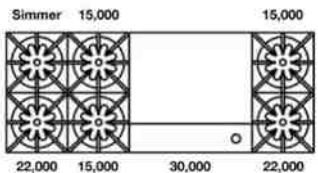

Natural Gas Models: 60" Nova Series Rangetop with 24" Griddle			
RGTNB606GV2	6 Burner | 24" Griddle | Nat Gas | Stainless Steel | Standard Trim	$8,595	$10,110
RGTNB606GV2PLT	6 Burner | 24" Griddle | Nat Gas | Stainless Steel | Plated Trim*	$9,785	$11,510
LP/Propane Models: 60" Nova Series Rangetop with 24" Griddle			
RGTNB606GV2L	6 Burner | 24" Griddle | LP Gas | Stainless Steel | Standard Trim	$8,595	$10,110
RGTNB606GV2LPLT	6 Burner | 24" Griddle | LP Gas | Stainless Steel | Plated Trim*	$9,785	$11,510
Customization & Accessory Options: (See page 46) | Total Knobs: 8