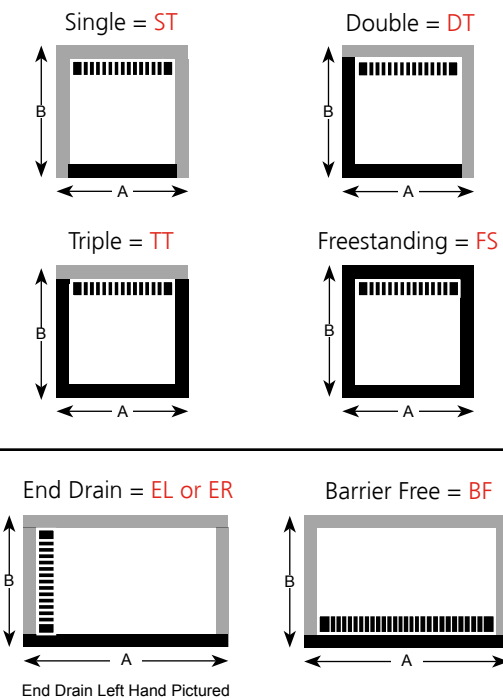

Designer Shower Base Threshold Locations

Single Threshold: Dimension A

Double Threshold: Dimensions A & B

Triple Threshold: Diagram required indicating tile flange.

CT Custom Threshold locations require diagram.