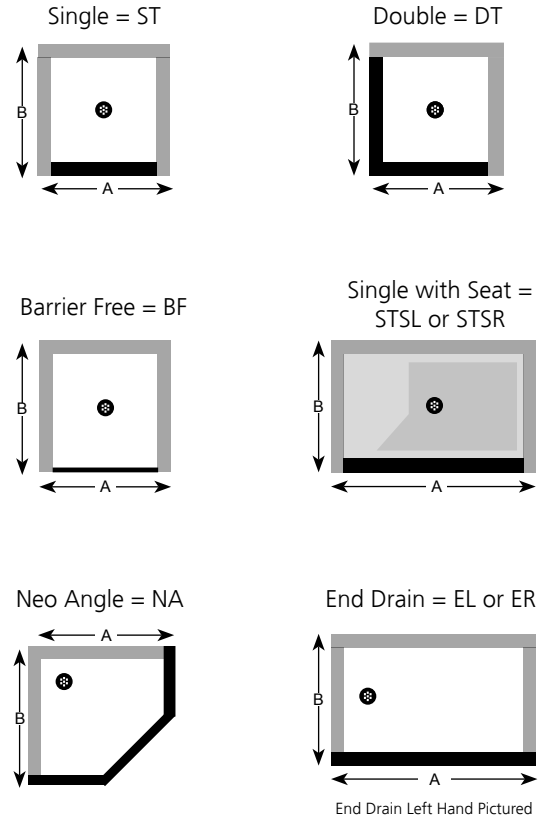

Standard Shower Bases

Round Drain Base includes drain with stainless steel cover

Model Number			Dimensions		List Price
Size	TC	- Color	A	B	
A3232	ST	- _ _	32"	32"	$700
A3434	ST	- _ _	34"	34"	$700
A3442	ST	- _ _	34"	42"	$785
A3636	ST	- _ _	36"	36"	$730
A3838	ST	- _ _	38"	38"	$730
A4234	ST	- _ _	42"	34"	$785
A4236	ST	- _ _	42"	36"	$785
A4242	ST	- _ _	42"	42"	$785
A4832	ST	- _ _	48"	32"	$785
A4834	ST	- _ _	48"	34"	$785
A4836	ST	- _ _	48"	36"	$785
A4848	ST	- _ _	48"	48"	$835
A5434	ST	- _ _	54"	34"	$835
A6032	ST	- _ _	60"	32"	$835
A6034	ST	- _ _	60"	34"	$835
A3636	DT	- _ _	36"	36"	$730
A3838	DT	- _ _	38"	38"	$730
A4242	DT	- _ _	42"	42"	$785
A3636	NA	- _ _	36"	36"	$730
A3838	NA	- _ _	38"	38"	$730
A4242	NA	- _ _	42"	42"	$785
A4848	NA	- _ _	48"	48"	$835
A4836	STSL	- _ _	48"	36"	$1,080
A4836	STSR	- _ _	48"	36"	$1,080
A6036	STSL	- _ _	60"	36"	$1,105
A6036	STSR	- _ _	60"	36"	$1,105
A3636	BF	- _ _	36"	36"	$835
A3939	BF	- _ _	39"	39"	$835
A4836	BF	- _ _	48"	36"	$835
A4848	BF	- _ _	48"	48"	$920
A6032	BF	- _ _	60"	32"	$920
A6036	BF	- _ _	60"	36"	$920
A6232	BF	- _ _	62"	32"	$920
A6636	BF	- _ _	66"	36"	$970
A6032	EL	- _ _	60"	32"	$890
A6032	ER	- _ _	60"	32"	$890

Threshold Configurations (TC)

= Threshold

Shower Base Accessories

- Grab Bar (for shower base with seat)
- Splash Track (for barrier free shower bases)
- Drain Cover Upgrade
  (For round and square drains only)

Part

- GBMAD- _ _ $195
- BFST (Stainless Steel) $275
- SB DRAIN-**P B** (Polished Brass) $80
- SB DRAIN-**S N** (Satin Nickel) $80

List Price

= ADA Compliant
_ _ = Select desired shower base color. (See page 3 for color/finish designation)