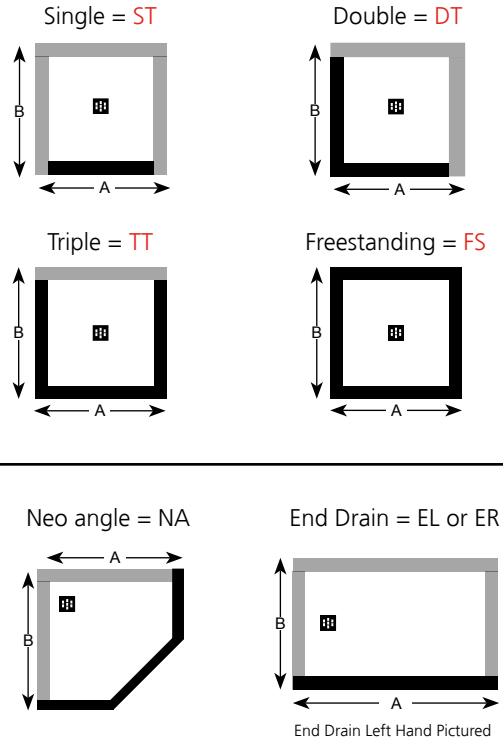

Designer Shower Bases

Square Drain Base includes drain with stainless steel cover

Model Number	Dimensions		List Price
	Size	TC - Color	
S3636	36"	36"	$785
S3838	38"	38"	$785
S4234	42"	34"	$835
S4236	42"	36"	$835
S4242	42"	42"	$835
S4832	48"	32"	$835
S4834	48"	34"	$835
S4836	48"	36"	$835
S4848	48"	48"	$945
S5434	54"	34"	$945
S6032	60"	32"	$945
S6036	60"	36"	$945

Model Number	TC	Color	A	B	List Price
S3636	NA	- - -	36"	36"	$785
S3838	NA	- - -	38"	38"	$785
S4242	NA	- - -	42"	42"	$875
S4848	NA	- - -	48"	48"	$945
CT S6030	EL	- - -	60"	30"	$945
CT S6032	EL	- - -	60"	32"	$945
CT S6034	EL	- - -	60"	34"	$945
CT S6036	EL	- - -	60"	36"	$945
CT S6030	ER	- - -	60"	30"	$945
CT S6032	ER	- - -	60"	32"	$945
CT S6034	ER	- - -	60"	34"	$945
CT S6036	ER	- - -	60"	36"	$945

Channel Drain Base includes drain with stainless steel cover

Threshold Configurations (*=ST; DT; TT; FS) (select configuration)

Model Number	TC	Color	A	B	List Price
C3636	NA	- - -	36"	36"	$970
C3838	NA	- - -	38"	38"	$970
C4242	NA	- - -	42"	42"	$970
C4848	NA	- - -	48"	48"	$1,130
CT C6032	EL	- - -	60"	32"	$1,130
CT C6034	EL	- - -	60"	34"	$1,130
CT C6036	EL	- - -	60"	36"	$1,130
CT C6032	ER	- - -	60"	32"	$1,130
CT C6034	ER	- - -	60"	34"	$1,130
CT C6036	ER	- - -	60"	36"	$1,130
C6032	BF	- - -	60"	32"	$1,130

Threshold Configurations (TC)

= Threshold