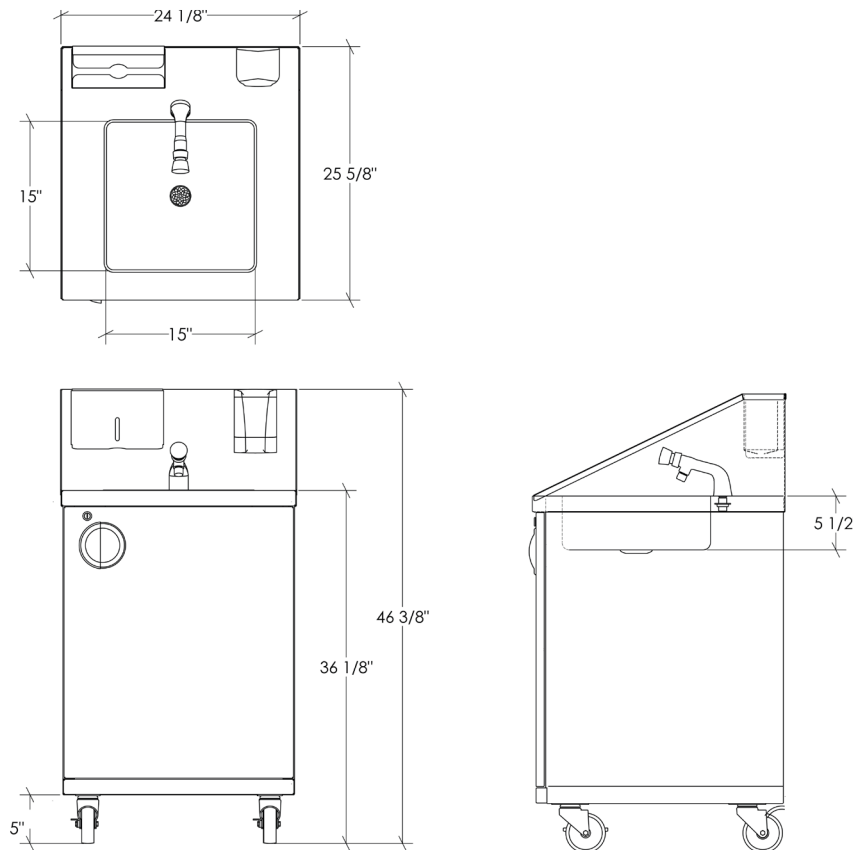

PC-HS24-C-CW-MET

Portable Sink Station

Connected

Cold water

Metering faucet

Overall dimension

24 1/8" x 25 5/8" x 46 3/8"

Sink dimension

15" x 15" x 5 1/2"

Material

Stainless steel, brushed finish, 18 ga caliber

Faucet type

Single hole, metering valve

Faucet activation

Push button, automatic shut off

Debit

Overall dimension

24 1/8" x 25 5/8" x 46 3/8"

Sink dimension

15" x 15" x 5 1/2"

Material

Stainless steel, brushed finish, 18 ga caliber

Faucet type

Single hole, metering valve

Connected

Cold water

Automatic faucet

Overall dimension

24 1/8" x 25 5/8" x 46 3/8"

Sink dimension

15" x 15" x 5 1/2"

Material