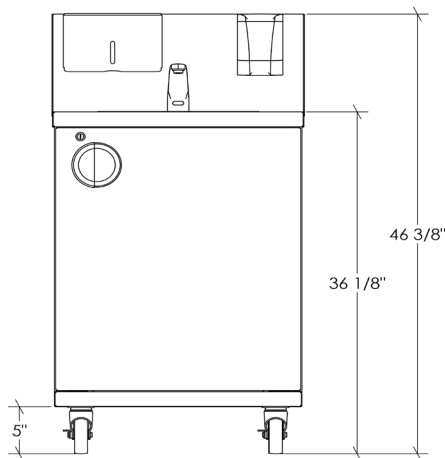

PC-HS24-C-HW-AUTO

Portable Sink Station

Connected

Hot water

Automatic faucet

Features

- THE SET INCLUDES an automatic soap dispenser and a paper towel dispenser mounted on backsplash
- AUTOMATIC FAUCET with motion detector and automatic shut off
- HOT WATER SUPPLY, water heater with adjustable temperature range of 50 ° to 140 ° F (10 ° to 60 ° C)
- GREY WATER DISCHARGE directly in the sewer system with a 1 1/2 " flexible hose
- UNLIMITED hand wash capacity
- SUSTAINABLE CONSTRUCTION in stainless steel, brushed finish, 18 gauge
- DOOR with recessed handle and keyed cam lock for maximum security
- 4 " diameter front safety locking SWIVEL CASTERS
- One (1) year WARRANTY on all parts and labor
- ASSEMBLY AND SHIPPING: Completely assembled, delivered on pallet
- CCSAus CERTIFICATION (pending)
- PROUDLY DESIGNED IN CANADA
- You have questions? Contact us for advice or