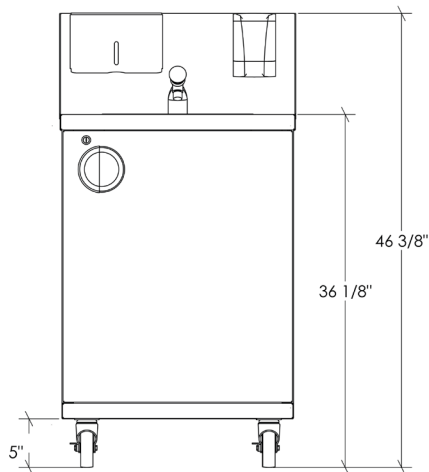

PC-HS24-C-HW-MET

Portable Sink Station

Connected

Hot water

Metering faucet

Features

- THE SET INCLUDES an automatic soap dispenser and a paper towel dispenser mounted on backsplash
- METERING FAUCET WITH PUSH BOUTON AND AUTOMATIC SHUT OFF: saves water while ensuring increase hygiene
- HOT WATER SUPPLY, water heater with adjustable temperature range of 50 ° to 140 ° F (10 ° to 60 ° C)
- GREY WATER DISCHARGE directly in the sewer system with a 1 1/2 " flexible hose
- UNLIMITED hand wash capacity
- SUSTAINABLE CONSTRUCTION in stainless steel, brushed finish, 18 gauge
- DOOR with recessed handle and keyed cam lock for maximum security
- 4 " diameter front safety locking SWIVEL CASTERS
- One (1) year WARRANTY on all parts and labor
- ASSEMBLY AND SHIPPING: Completely assembled, delivered on pallet
- CCSAus CERTIFICATION (pending)
- PROUDLY DESIGNED IN CANADA

Overall dimension

24 1/8" x 25 5/8" x 46 3/8"

Sink dimension

15" x 15" x 5 1/2"

Material

Stainless steel, brushed finish, 18 ga caliber

Faucet type

Single hole, metering valve

Connected

Cold water

Automatic faucet

Overall dimension

24 1/8" x 25 5/8" x 46 3/8"

Sink dimension

15" x 15" x 5 1/2"

Material