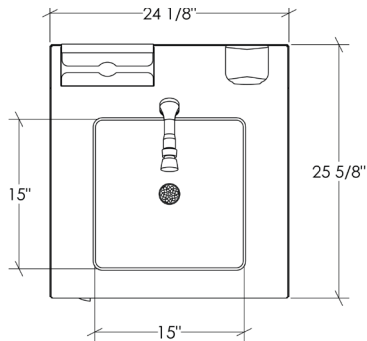

15" x 15" x 5 1/2"

Material

Stainless steel, brushed finish, 18 ga caliber

Faucet type

Single hole, metering valve

Faucet activation

Push button, automatic shut off

Debit

PC-HS24-C-HW-MET

Portable Sink Station

Connected

Hot water

Metering faucet

Features

- THE SET INCLUDES an automatic soap dispenser and a paper towel dispenser mounted on backsplash
- METERING FAUCET WITH PUSH BOUTON AND AUTOMATIC SHUT OFF: saves water while ensuring increase hygiene
- HOT WATER SUPPLY, water heater with adjustable temperature range of 50 ° to 140 ° F (10 ° to 60 ° C)
- GREY WATER DISCHARGE directly in the sewer system with a 1 1/2 " flexible hose
- UNLIMITED hand wash capacity
- SUSTAINABLE CONSTRUCTION in stainless steel, brushed finish, 18 gauge
- DOOR with recessed handle and keyed cam lock for maximum security
- 4 " diameter front safety locking SWIVEL CASTERS
- One (1) year WARRANTY on all parts and labor
- ASSEMBLY AND SHIPPING: Completely assembled, delivered on pallet
- CCSAus CERTIFICATION (pending)
- PROUDLY DESIGNED IN CANADA

Overall dimension

24 1/8" x 25 5/8" x 46 3/8"

Sink dimension

15" x 15" x 5 1/2"

Material

Stainless steel, brushed finish, 18 ga caliber

Faucet type

Single hole, metering valve

Connected

Cold water

Automatic faucet

Overall dimension

24 1/8" x 25 5/8" x 46 3/8"

Sink dimension

15" x 15" x 5 1/2"

Material