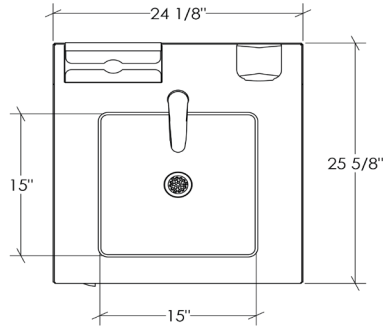

Overall dimension

24 1/8" x 25 5/8" x 46 3/8"

Sink dimension

15" x 15" x 5 1/2"

Material

Stainless steel, brushed finish, 18 ga caliber

Faucet type

Single hole, metering valve

Connected

Cold water

Automatic faucet

Overall dimension

24 1/8" x 25 5/8" x 46 3/8"

Sink dimension

15" x 15" x 5 1/2"

Material

Overall dimension

24 1/8" x 25 5/8" x 46 3/8"

Sink dimension

15" x 15" x 5 1/2"

Material

Stainless steel, brushed finish, 18 ga caliber

Faucet type

Single hole, automatic