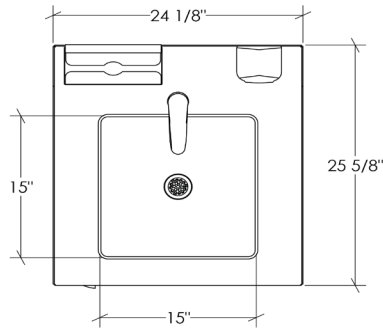

PC-HS24-C-HW-AUTO

Portable Sink Station

Connected

Hot water

Automatic faucet

Features

- THE SET INCLUDES an automatic soap dispenser and a paper towel dispenser mounted on backsplash
- AUTOMATIC FAUCET with motion detector and automatic shut off
- HOT WATER SUPPLY, water heater with adjustable temperature range of 50 ° to 140 ° F (10 ° to 60 ° C)
- GREY WATER DISCHARGE directly in the sewer system with a 1 1/2 " flexible hose
- UNLIMITED hand wash capacity
- SUSTAINABLE CONSTRUCTION in stainless steel, brushed finish, 18 gauge
- DOOR with recessed handle and keyed cam lock for maximum security
- 4 " diameter front safety locking SWIVEL CASTERS
- One (1) year WARRANTY on all parts and labor
- ASSEMBLY AND SHIPPING: Completely assembled, delivered on pallet
- CCSAus CERTIFICATION (pending)
- PROUDLY DESIGNED IN CANADA
- You have questions? Contact us for advice or