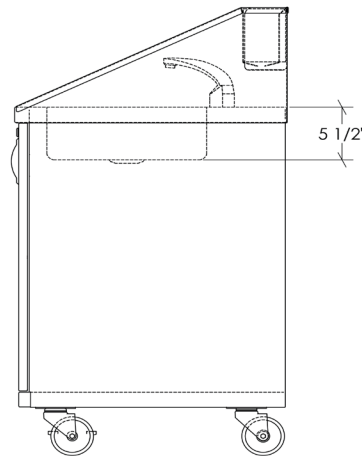

PC-HS24-C-HW-AUTO

Portable Sink Station

Connected

Hot water

Automatic faucet

Features

- THE SET INCLUDES an automatic soap dispenser and a paper towel dispenser mounted on backsplash
- AUTOMATIC FAUCET with motion detector and automatic shut off
- HOT WATER SUPPLY, water heater with adjustable temperature range of 50 ° to 140 ° F (10 ° to 60 ° C)
- GREY WATER DISCHARGE directly in the sewer system with a 1 1/2 " flexible hose
- UNLIMITED hand wash capacity
- SUSTAINABLE CONSTRUCTION in stainless steel, brushed finish, 18 gauge
- DOOR with recessed handle and keyed cam lock for maximum security
- 4 " diameter front safety locking SWIVEL CASTERS
- One (1) year WARRANTY on all parts and labor
- ASSEMBLY AND SHIPPING: Completely assembled, delivered on pallet
- CCSAus CERTIFICATION (pending)
- PROUDLY DESIGNED IN CANADA
- You have questions? Contact us for advice or