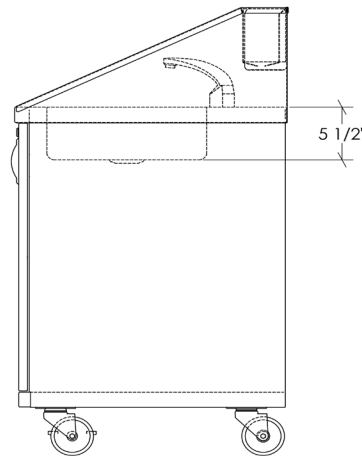

Connected

Cold water

Automatic faucet

Overall dimension

24 1/8" x 25 5/8" x 46 3/8"

Sink dimension

15" x 15" x 5 1/2"

Material