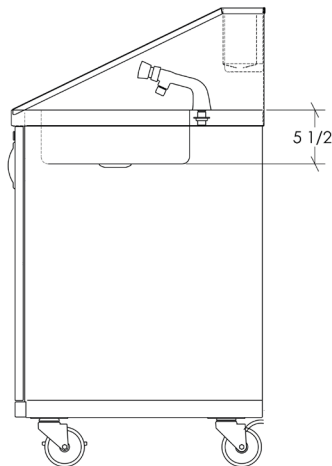

PC-HS24-C-HW-MET

Portable Sink Station

Connected

Hot water

Metering faucet

Features

- THE SET INCLUDES an automatic soap dispenser and a paper towel dispenser mounted on backsplash
- METERING FAUCET WITH PUSH BOUTON AND AUTOMATIC SHUT OFF: saves water while ensuring increase hygiene
- HOT WATER SUPPLY, water heater with adjustable temperature range of 50 ° to 140 ° F (10 ° to 60 ° C)
- GREY WATER DISCHARGE directly in the sewer system with a 1 1/2 " flexible hose
- UNLIMITED hand wash capacity
- SUSTAINABLE CONSTRUCTION in stainless steel, brushed finish, 18 gauge
- DOOR with recessed handle and keyed cam lock for maximum security
- 4 " diameter front safety locking SWIVEL CASTERS
- One (1) year WARRANTY on all parts and labor
- ASSEMBLY AND SHIPPING: Completely assembled, delivered on pallet
- CCSAus CERTIFICATION (pending)
- PROUDLY DESIGNED IN CANADA

Overall dimension

24 1/8" x 25 5/8" x 46 3/8"

Sink dimension

15" x 15" x 5 1/2"

Material

Stainless steel, brushed finish, 18 ga caliber

Faucet type

Single hole, metering valve