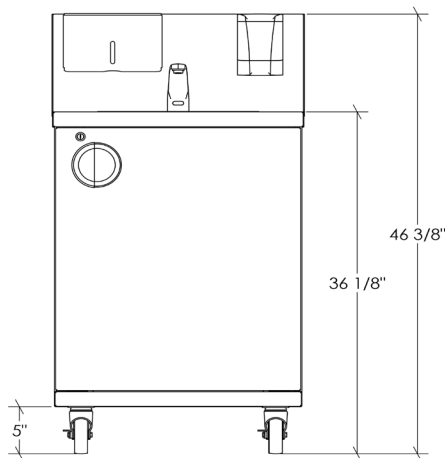

Overall dimension

24 1/8" x 25 5/8" x 46 3/8"

Sink dimension

15" x 15" x 5 1/2"

Material

Stainless steel, brushed finish, 18 ga caliber

Faucet type

Single hole, metering valve

Connected

Cold water

Automatic faucet

Overall dimension

24 1/8" x 25 5/8" x 46 3/8"

Sink dimension

15" x 15" x 5 1/2"

Material