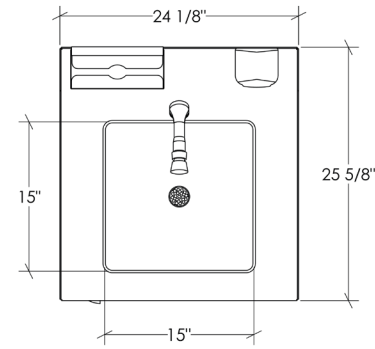

Overall dimension

24 1/8" x 25 5/8" x 46 3/8"

Sink dimension

15" x 15" x 5 1/2"

Material

Stainless steel, brushed finish, 18 ga caliber

Faucet type

Single hole, metering valve

Water disposal

Water tank, 7 gallons (26 L)

Number of hand wash

75 (approx.)

Power supply

120 V, 20 Amp, 10 'electrical wire

PC-HS24-A-HW-MET

Portable Sink Station

Autonomous

Hot water

Metering faucet

Features

- THE SET INCLUDES: An automatic soap dispenser and a paper towel dispenser mounted on a backsplash, a 5 gallon (18 L) fresh water tank, a 7 gallon (26 L) gray water tank
- METERING FAUCET WITH PUSH BOUTON AND AUTOMATIC SHUT OFF: saves water while ensuring increase hygiene
- HOT WATER SUPPLY, water heater with adjustable temperature range of 50 ° to 140 ° F (10 ° to 60 ° C)
- GREY WATER DISCHARGE in the grey water tank
- 5 gallon (18 L) CAPACITY, allows approximately 75 hand wash (approximate)
- SUSTAINABLE CONSTRUCTION in stainless steel, brushed finish, 18 gauge
- DOOR with recessed handle and keyed cam lock for maximum security
- 4 " diameter front safety locking SWIVEL CASTERS
- One (1) year WARRANTY on all parts and labor
- ASSEMBLY AND SHIPPING: Completely assembled, delivered on pallet
- CCSAus CERTIFICATION (pending)
- PROUDLY DESIGNED IN CANADA