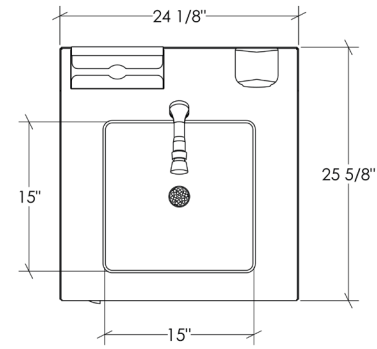

PC-HS24-A-CW-MET

Portable Sink Station

Autonomous

Cold water

Metering faucet

Features

- THE SET INCLUDES: an automatic soap dispenser and a paper towel dispenser mounted on backsplash, a 5 gallon (18 L) fresh water tank, a 7 gallon (26 L) grey water tank
- METERING FAUCET WITH PUSH BOUTON AND AUTOMATIC SHUT OFF: saves water while ensuring increase hygiene
- FRESH WATER SUPPLY, with a pump connected to the tank
- GREY WATER DISCHARGE in the grey water tank
- 5 gallon (18 L) CAPACITY, allows approximately 75 hand wash (approximate)
- SUSTAINABLE CONSTRUCTION in stainless steel, brushed finish, 18 gauge
- DOOR with recessed handle and keyed cam lock for maximum security
- 4 " diameter front safety locking SWIVEL CASTERS
- One (1) year WARRANTY on all parts and labor
- ASSEMBLY AND SHIPPING: Completely assembled, delivered on pallet
- CCSAus CERTIFICATION (pending)
- PROUDLY DESIGNED IN CANADA

Overall dimension

24 1/8" x 25 5/8" x 46 3/8"

Sink dimension

15" x 15" x 5 1/2"

Material

Stainless steel, brushed finish, 18 ga caliber

Faucet type

Single hole, metering valve

Overall dimension

24 1/8" x 25 5/8" x 46 3/8"

Sink dimension

15" x 15" x 5 1/2"

Material

Stainless steel, brushed finish, 18 ga caliber

Faucet type

Single hole, automatic