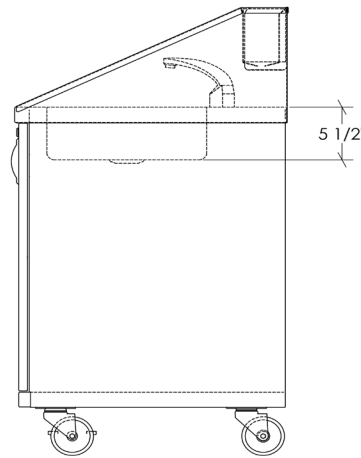

Autonomous

Cold water

Automatic faucet

Overall dimension

24 1/8" x 25 5/8" x 46 3/8"

Sink dimension

15" x 15" x 5 1/2"

Material