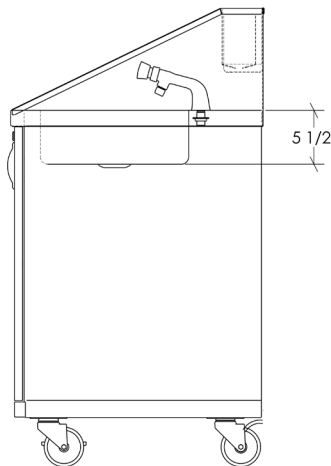

PC-HS24-A-CW-MET

Portable Sink Station

Autonomous

Cold water

Metering faucet

Features

- THE SET INCLUDES: an automatic soap dispenser and a paper towel dispenser mounted on backsplash, a 5 gallon (18 L) fresh water tank, a 7 gallon (26 L) grey water tank
- METERING FAUCET WITH PUSH BOUTON AND AUTOMATIC SHUT OFF: saves water while ensuring increase hygiene
- FRESH WATER SUPPLY, with a pump connected to the tank
- GREY WATER DISCHARGE in the grey water tank
- 5 gallon (18 L) CAPACITY, allows approximately 75 hand wash (approximate)
- SUSTAINABLE CONSTRUCTION in stainless steel, brushed finish, 18 gauge
- DOOR with recessed handle and keyed cam lock for maximum security
- 4 " diameter front safety locking SWIVEL CASTERS
- One (1) year WARRANTY on all parts and labor
- ASSEMBLY AND SHIPPING: Completely assembled, delivered on pallet
- CCSAus CERTIFICATION (pending)
- PROUDLY DESIGNED IN CANADA

Overall dimension

24 1/8" x 25 5/8" x 46 3/8"

Sink dimension

15" x 15" x 5 1/2"

Material

Stainless steel, brushed finish, 18 ga caliber

Faucet type

Single hole, metering valve

Overall dimension

24 1/8" x 25 5/8" x 46 3/8"

Sink dimension

15" x 15" x 5 1/2"

Material

Stainless steel, brushed finish, 18 ga caliber

Faucet type

Single hole, automatic