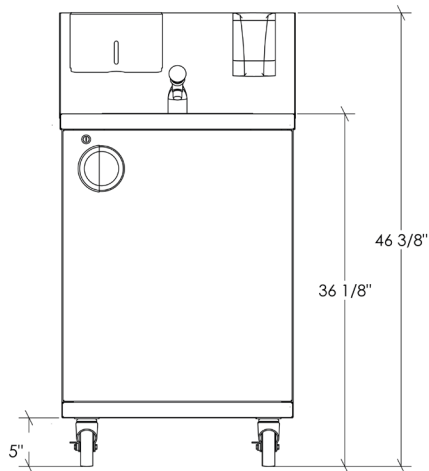

Overall dimension

24 1/8" x 25 5/8" x 46 3/8"

Sink dimension

15" x 15" x 5 1/2"

Material

Stainless steel, brushed finish, 18 ga caliber

Faucet type

Single hole, metering valve

Water disposal

Water tank, 7 gallons (26 L)

Number of hand wash

75 (approx.)

Power supply

120 V, 20 Amp, 10 'electrical wire

PC-HS24-A-HW-MET

Portable Sink Station

Autonomous

Hot water

Metering faucet

Features

- THE SET INCLUDES: An automatic soap dispenser and a paper towel dispenser mounted on a backsplash, a 5 gallon (18 L) fresh water tank, a 7 gallon (26 L) gray water tank
- METERING FAUCET WITH PUSH BOUTON AND AUTOMATIC SHUT OFF: saves water while ensuring increase hygiene
- HOT WATER SUPPLY, water heater with adjustable temperature range of 50 ° to 140 ° F (10 ° to 60 ° C)
- GREY WATER DISCHARGE in the grey water tank
- 5 gallon (18 L) CAPACITY, allows approximately 75 hand wash (approximate)
- SUSTAINABLE CONSTRUCTION in stainless steel, brushed finish, 18 gauge
- DOOR with recessed handle and keyed cam lock for maximum security
- 4 " diameter front safety locking SWIVEL CASTERS
- One (1) year WARRANTY on all parts and labor
- ASSEMBLY AND SHIPPING: Completely assembled, delivered on pallet
- CCSAus CERTIFICATION (pending)
- PROUDLY DESIGNED IN CANADA