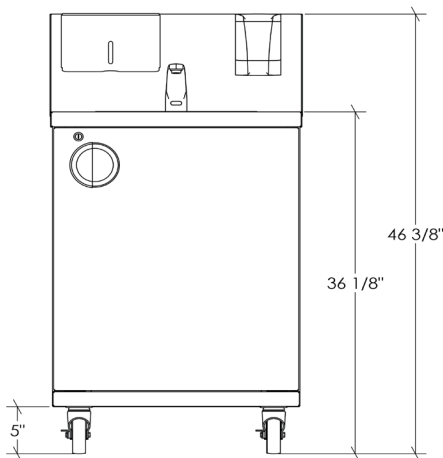

Overall dimension

24 1/8" x 25 5/8" x 46 3/8"

Sink dimension

15" x 15" x 5 1/2"

Material

Stainless steel, brushed finish, 18 ga caliber

Faucet type

Single hole, metering valve

Water disposal

Water tank, 7 gallons (26 L)

Number of hand wash

75 (approx.)

Power supply

120 V, 20 Amp, 10 'electrical wire

PC-HS24-A-CW-AUTO

Portable Sink Station

Autonomous

Cold water

Automatic faucet

Overall dimension

24 1/8" x 25 5/8" x 46 3/8"

Sink dimension

15" x 15" x 5 1/2"

Material