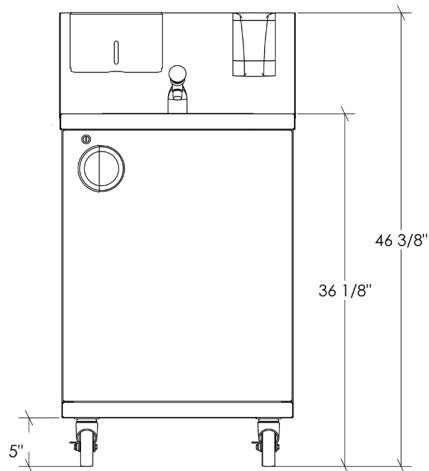

PC-HS24-A-CW-MET

Portable Sink Station

Autonomous

Cold water

Metering faucet

Features

- THE SET INCLUDES: an automatic soap dispenser and a paper towel dispenser mounted on backsplash, a 5 gallon (18 L) fresh water tank, a 7 gallon (26 L) grey water tank
- METERING FAUCET WITH PUSH BOUTON AND AUTOMATIC SHUT OFF: saves water while ensuring increase hygiene
- FRESH WATER SUPPLY, with a pump connected to the tank
- GREY WATER DISCHARGE in the grey water tank
- 5 gallon (18 L) CAPACITY, allows approximately 75 hand wash (approximate)
- SUSTAINABLE CONSTRUCTION in stainless steel, brushed finish, 18 gauge
- DOOR with recessed handle and keyed cam lock for maximum security
- 4 " diameter front safety locking SWIVEL CASTERS
- One (1) year WARRANTY on all parts and labor
- ASSEMBLY AND SHIPPING: Completely assembled, delivered on pallet
- CCSAus CERTIFICATION (pending)
- PROUDLY DESIGNED IN CANADA

Overall dimension

24 1/8" x 25 5/8" x 46 3/8"

Sink dimension

15" x 15" x 5 1/2"

Material

Stainless steel, brushed finish, 18 ga caliber

Faucet type

Single hole, metering valve

Overall dimension

24 1/8" x 25 5/8" x 46 3/8"

Sink dimension

15" x 15" x 5 1/2"

Material

Stainless steel, brushed finish, 18 ga caliber

Faucet type

Single hole, automatic