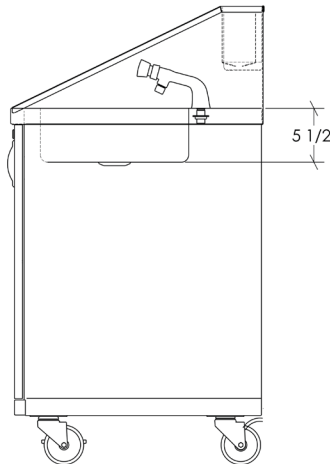

Water disposal

Water tank, 7 gallons (26 L)

Number of hand wash

75 (approx.)

Power supply

120 V, 20 Amp, 10 'electrical wire

PC-HS24-A-HW-MET

Portable Sink Station

Autonomous

Hot water

Metering faucet

Features

- THE SET INCLUDES: An automatic soap dispenser and a paper towel dispenser mounted on a backsplash, a 5 gallon (18 L) fresh water tank, a 7 gallon (26 L) gray water tank
- METERING FAUCET WITH PUSH BOUTON AND AUTOMATIC SHUT OFF: saves water while ensuring increase hygiene
- HOT WATER SUPPLY, water heater with adjustable temperature range of 50 ° to 140 ° F (10 ° to 60 ° C)
- GREY WATER DISCHARGE in the grey water tank
- 5 gallon (18 L) CAPACITY, allows approximately 75 hand wash (approximate)
- SUSTAINABLE CONSTRUCTION in stainless steel, brushed finish, 18 gauge
- DOOR with recessed handle and keyed cam lock for maximum security
- 4 " diameter front safety locking SWIVEL CASTERS
- One (1) year WARRANTY on all parts and labor
- ASSEMBLY AND SHIPPING: Completely assembled, delivered on pallet
- CCSAus CERTIFICATION (pending)
- PROUDLY DESIGNED IN CANADA

Overall dimension

24 1/8" x 25 5/8" x 46 3/8"

Sink dimension

15" x 15" x 5 1/2"

Material

Stainless steel, brushed finish, 18 ga caliber

Faucet type

Single hole, metering valve