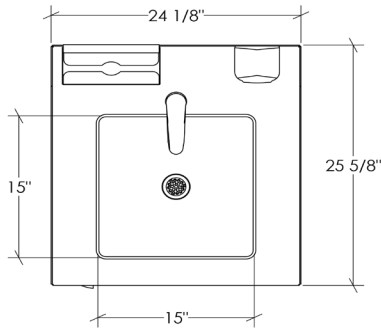

PC-HS24-A-HW-AUTO

Portable Sink Station

Autonomous

Hot water

Automatic faucet

Features

- THE SET INCLUDES: An automatic soap dispenser and a paper towel dispenser mounted on a backsplash, a 5 gallon (18 L) fresh water tank, a 7 gallon (26 L) gray water tank
- AUTOMATIC FAUCET with motion detector and automatic shut off
- HOT WATER SUPPLY, water heater with adjustable temperature range of 50 ° to 140 ° F (10 ° to 60 ° C)
- GREY WATER DISCHARGE in the grey water tank
- 5 gallon (18 L) CAPACITY, allows approximately 75 hand wash (approximate)
- SUSTAINABLE CONSTRUCTION in stainless steel, brushed finish, 18 gauge
- DOOR with recessed handle and keyed cam lock for maximum security
- 4 " diameter front safety locking SWIVEL CASTERS
- One (1) year WARRANTY on all parts and labor
- ASSEMBLY AND SHIPPING: Completely assembled, delivered on pallet
- CCSAus CERTIFICATION (pending)
- PROUDLY DESIGNED IN CANADA

Overall dimension

24 1/8" x 25 5/8" x 46 3/8"

Sink dimension

15" x 15" x 5 1/2"

Material

Stainless steel, brushed finish, 18 ga caliber

Faucet type

Single hole, automatic

Faucet activation

Motion detector, automatic shut off

Debit

0.5 gpm

Water temperature

Hot

Water supply

Water tank, 5 gallons (18 L)

Water disposal

Water tank, 7 gallons (26 L)

Number of hand wash

75 (approx.)

Power supply

120 V, 20 Amp, 10 'electrical wire