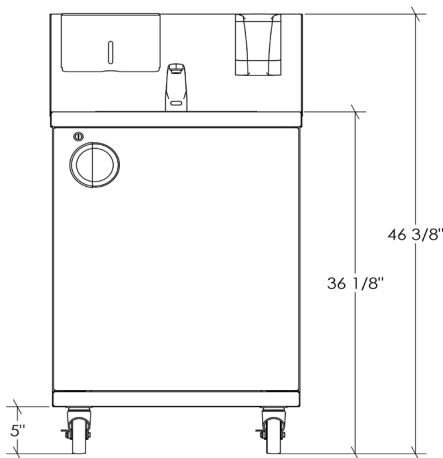

120 V, 20 Amp, 10 'electrical wire

Features

- THE SET INCLUDES: An automatic soap dispenser and a paper towel dispenser mounted on a backsplash, a 5 gallon (18 L) fresh water tank, a 7 gallon (26 L) gray water tank
- AUTOMATIC FAUCET with motion detector and automatic shut off
- FRESH WATER SUPPLY, with a pump connected to the tank
- GREY WATER DISCHARGE in the grey water tank
- 5 gallon (18 L) CAPACITY, allows approximately 75 hand wash (approximate)
- SUSTAINABLE CONSTRUCTION in stainless steel, brushed finish, 18 gauge
- DOOR with recessed handle and keyed cam lock for maximum security
- 4 " diameter front safety locking SWIVEL CASTERS
- One (1) year WARRANTY on all parts and labor
- ASSEMBLY AND SHIPPING: Completely assembled, delivered on pallet
- CCSAus CERTIFICATION (pending)
- PROUDLY DESIGNED IN CANADA

PC-HS24-A-HW-AUTO

Portable Sink Station

Autonomous

Hot water

Automatic faucet

Features

- THE SET INCLUDES: An automatic soap dispenser and a paper towel dispenser mounted on a backsplash, a 5 gallon (18 L) fresh water tank, a 7 gallon (26 L) gray water tank
- AUTOMATIC FAUCET with motion detector and automatic shut off
- HOT WATER SUPPLY, water heater with adjustable temperature range of 50 ° to 140 ° F (10 ° to 60 ° C)
- GREY WATER DISCHARGE in the grey water tank
- 5 gallon (18 L) CAPACITY, allows approximately 75 hand wash (approximate)
- SUSTAINABLE CONSTRUCTION in stainless steel, brushed finish, 18 gauge
- DOOR with recessed handle and keyed cam lock for maximum security
- 4 " diameter front safety locking SWIVEL CASTERS
- One (1) year WARRANTY on all parts and labor
- ASSEMBLY AND SHIPPING: Completely assembled, delivered on pallet
- CCSAus CERTIFICATION (pending)
- PROUDLY DESIGNED IN CANADA

Overall dimension

24 1/8" x 25 5/8" x 46 3/8"

Sink dimension

15" x 15" x 5 1/2"

Material

Stainless steel, brushed finish, 18 ga caliber

Faucet type

Single hole, automatic