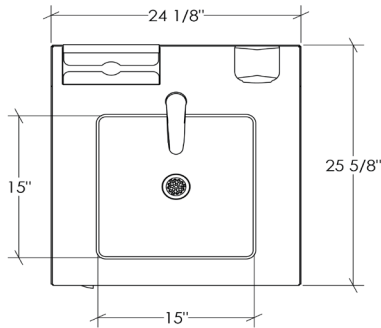

Overall dimension

24 1/8" x 25 5/8" x 46 3/8"

Sink dimension

15" x 15" x 5 1/2"

Material

Stainless steel, brushed finish, 18 ga caliber

Faucet type

Single hole, metering valve

Water disposal

Water tank, 7 gallons (26 L)

Number of hand wash

75 (approx.)

Power supply

120 V, 20 Amp, 10 'electrical wire

PC-HS24-A-CW-AUTO

Portable Sink Station

Autonomous

Cold water

Automatic faucet

Overall dimension

24 1/8" x 25 5/8" x 46 3/8"

Sink dimension

15" x 15" x 5 1/2"

Material

Overall dimension

24 1/8" x 25 5/8" x 46 3/8"

Sink dimension

15" x 15" x 5 1/2"

Material

Stainless steel, brushed finish, 18 ga caliber

Faucet type

Single hole, automatic