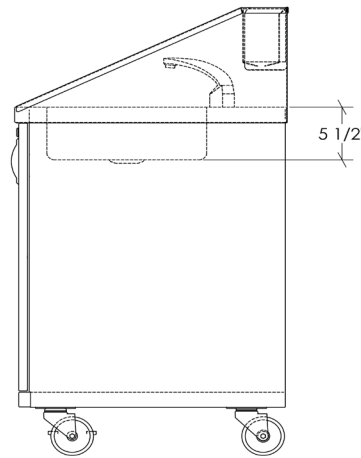

PC-HS24-A-HW-AUTO

Portable Sink Station

Autonomous

Hot water

Automatic faucet

Features

- THE SET INCLUDES: An automatic soap dispenser and a paper towel dispenser mounted on a backsplash, a 5 gallon (18 L) fresh water tank, a 7 gallon (26 L) gray water tank
- AUTOMATIC FAUCET with motion detector and automatic shut off
- HOT WATER SUPPLY, water heater with adjustable temperature range of 50 ° to 140 ° F (10 ° to 60 ° C)
- GREY WATER DISCHARGE in the grey water tank
- 5 gallon (18 L) CAPACITY, allows approximately 75 hand wash (approximate)
- SUSTAINABLE CONSTRUCTION in stainless steel, brushed finish, 18 gauge
- DOOR with recessed handle and keyed cam lock for maximum security
- 4 " diameter front safety locking SWIVEL CASTERS
- One (1) year WARRANTY on all parts and labor
- ASSEMBLY AND SHIPPING: Completely assembled, delivered on pallet
- CCSAus CERTIFICATION (pending)
- PROUDLY DESIGNED IN CANADA

Overall dimension

24 1/8" x 25 5/8" x 46 3/8"

Sink dimension

15" x 15" x 5 1/2"

Material

Stainless steel, brushed finish, 18 ga caliber

Faucet type

Single hole, automatic

Faucet activation

Motion detector, automatic shut off

Debit

0.5 gpm

Water temperature

Hot

Water supply

Water tank, 5 gallons (18 L)

Water disposal

Water tank, 7 gallons (26 L)

Number of hand wash

75 (approx.)

Power supply

120 V, 20 Amp, 10 'electrical wire