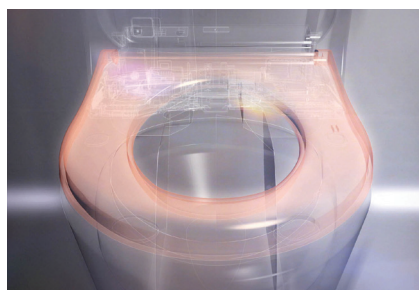

TORNADO FLUSH®

TORNADO FLUSH not only cleans more effectively, it does so quietly using less water. Powerful streams of water merge and swirl 360 degrees, washing every spot inside the RIMLESS toilet bowl.

WASHLET+ FEATURES

AUTO FLUSH

PREMIST®

DEODORIZER

AUTO OPEN/CLOSE LID

HEATED SEAT

DRYER

AUTO FLUSH AUTOMATED COMFORT

PRODUCT DETAILS TOILETS

TOTO®

ULTRAMAX® WASHLET®+ ONE-PIECE TOILET REGULAR HEIGHT

FEATURES

- Concealed supply connection for seamless installation
- DYNAMAX TORNADO FLUSH® utilizes 360° cleaning power to reach every part of the bowl
- Dual flush option (*Full flush and Light flush*)
- CEFIONTECT® ceramic glaze prevents debris and mold from sticking to ceramic surfaces
- Designed to accommodate WASHLET+
- Rimless bowl design reduces water flow resistance resulting in a quieter flushing sound
- Elongated front bowl, WASHLET+ S500e or S550e, and tank set
- Chrome-plated trip lever
- 12" Rough-in and semi-concealed trapway
- EWATER+® auto-cleans wand and bowl
- On-demand remote function cleans wand with EWATER+
- PREMIST of bowl before each use
- Remote control operated
- Auto Flush available as upgrade
- Auto open/close lid and night light (*S550e model only*)