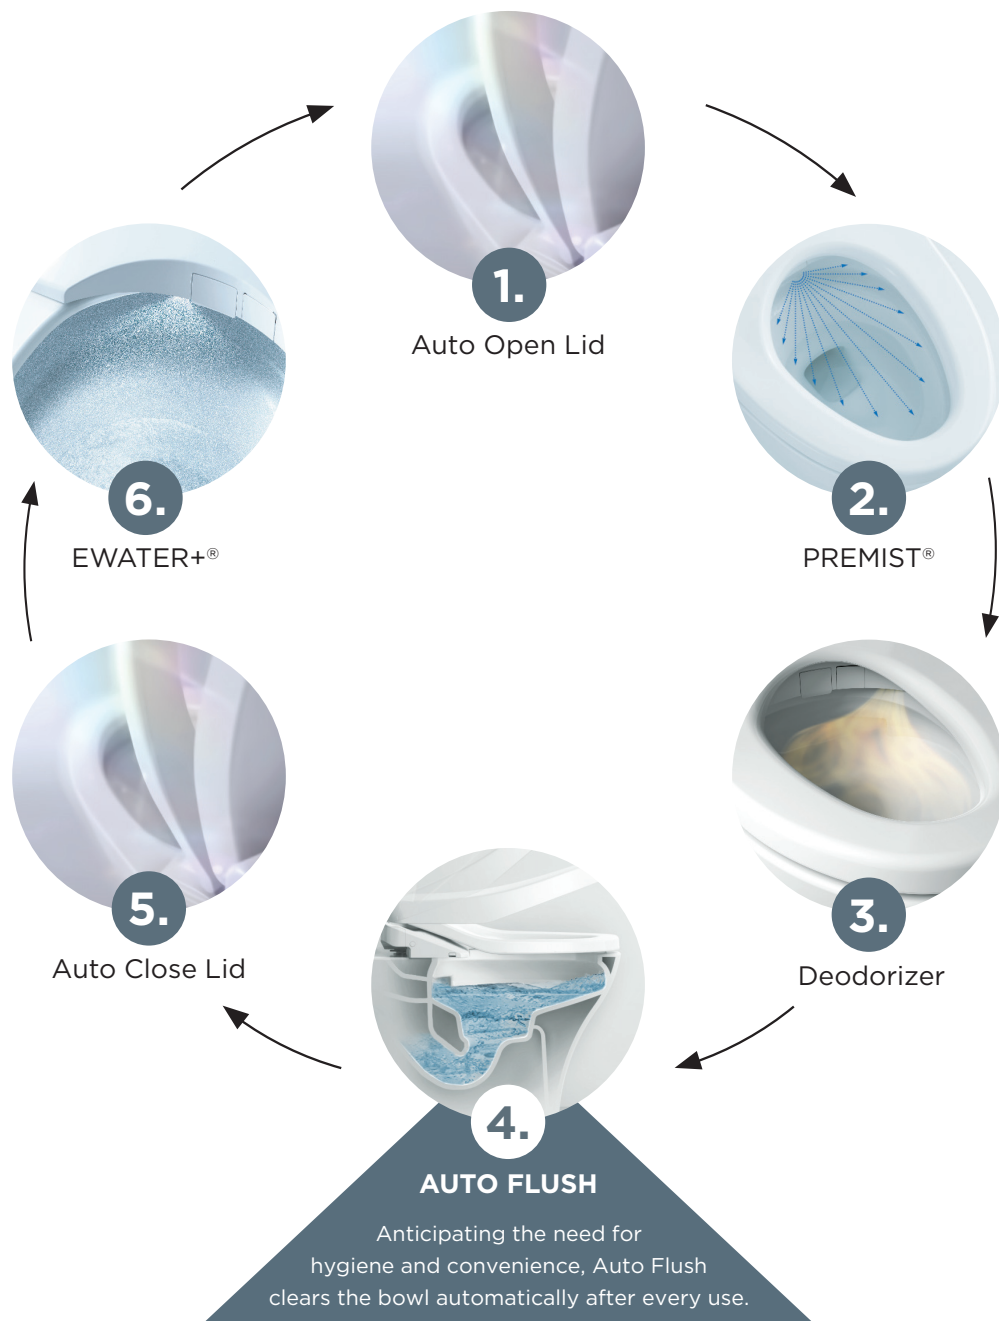

TORNADO FLUSH®

TORNADO FLUSH not only cleans more effectively, it does so quietly using less water. Powerful streams of water merge and swirl 360 degrees, washing every spot inside the RIMLESS toilet bowl.

EWATER+®

EWATER+ technology uses no chemicals or cleaning agents to cleanse the wand and toilet bowl after each use. It provides peace of mind every day that waste and microscopic build-up have no place to hide and create stains that can become permanent.

WASHLET+ FEATURES

AUTO FLUSH

PREMIST®

DEODORIZER

AUTO OPEN/CLOSE LID

HEATED SEAT

DRYER

AUTO FLUSH AUTOMATED COMFORT

Our newest WASHLET®+ toilets now come equipped with the hands-free Auto Flush function, adding to existing automated features and enhancing your bathroom experience. Auto Flush increases cleanliness while eliminating extra steps, giving you peace of mind.