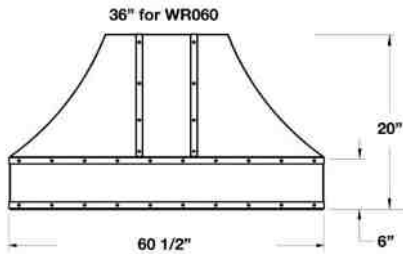

DESIGNER SERIES: 42", 48", 54", 60" & 66" WRANGLER WALL HOODS

** Additional 1/2" in width includes strapping & rivets **

42" WRANGLER HOODS		UMRP	MSRP
WR042MLPLT	Body: Stainless Steel | Strap/Rivets: Stainless Steel	$ 6,295	$ 7,405
WR042MLPLTD	Body: Stainless Steel | Strap/Rivets: Des. Metal*	$ 7,350	$ 8,645
WR042MLPLTC	Body: Std RAL Color* | Strap/Rivets: Stainless Steel	$ 7,190	$ 8,460
WR042MLPLTDC	Body: Std RAL Color* | Strap/Rivets: Des Metal*	$ 8,245	$ 9,700
WR042MLPLTCF	Body: Spec. Finish* | Strap/Rivets: Stainless Steel	$ 7,890	$ 9,280
WR042MLPLTDCF	Body: Spec. Finish* | Strap/Rivets: Des. Metal*	$ 8,945	$ 10,525
WR042MLPLTCC	Body: Custom Color* | Strap/Rivets: Stainless Steel	$ 8,935	$ 10,510
WR042MLPLTDCC	Body: Custom Color* | Strap/Rivets: Des. Metal*	$ 9,990	$ 11,755
48" WRANGLER HOODS		UMRP	MSRP
WR048MLPLT	Body: Stainless Steel | Strap/Rivets: Stainless Steel	$ 6,395	$ 7,525
WR048MLPLTD	Body: Stainless Steel | Strap/Rivets: Des. Metal*	$ 7,670	$ 9,025
WR048MLPLTC	Body: Std RAL Color* | Strap/Rivets: Stainless Steel	$ 7,290	$ 8,575
WR048MLPLTDC	Body: Std RAL Color* | Strap/Rivets: Des Metal*	$ 8,565	$ 10,075
WR048MLPLTCF	Body: Spec. Finish* | Strap/Rivets: Stainless Steel	$ 7,990	$ 9,400
WR048MLPLTDCF	Body: Spec. Finish* | Strap/Rivets: Des. Metal*	$ 9,265	$ 10,900
WR048MLPLTCC	Body: Custom Color* | Strap/Rivets: Stainless Steel	$ 9,035	$ 10,630
WR048MLPLTDCC	Body: Custom Color* | Strap/Rivets: Des. Metal*	$ 10,310	$ 12,130
54" WRANGLER HOODS		UMRP	MSRP
WR054MLPLT	Body: Stainless Steel | Strap/Rivets: Stainless Steel	$ 6,495	$ 7,640
WR054MLPLTD	Body: Stainless Steel | Strap/Rivets: Des. Metal*	$ 7,770	$ 9,140
WR054MLPLTC	Body: Std RAL Color* | Strap/Rivets: Stainless Steel	$ 7,390	$ 8,695
WR054MLPLTDC	Body: Std RAL Color* | Strap/Rivets: Des Metal*	$ 8,665	$ 10,195
WR054MLPLTCF	Body: Spec. Finish* | Strap/Rivets: Stainless Steel	$ 8,090	$ 9,520
WR054MLPLTDCF	Body: Spec. Finish* | Strap/Rivets: Des. Metal*	$ 9,365	$ 11,020
WR054MLPLTCC	Body: Custom Color* | Strap/Rivets: Stainless Steel	$ 9,135	$ 10,745
WR054MLPLTDCC	Body: Custom Color* | Strap/Rivets: Des. Metal*	$ 10,410	$ 12,245
60" WRANGLER HOODS		UMRP	MSRP
WR060MLPLT	Body: Stainless Steel | Strap/Rivets: Stainless Steel	$ 6,595	$ 7,760
WR060MLPLTD	Body: Stainless Steel | Strap/Rivets: Des. Metal*	$ 8,080	$ 9,505
WR060MLPLTC	Body: Std RAL Color* | Strap/Rivets: Stainless Steel	$ 7,490	$ 8,810
WR060MLPLTDC	Body: Std RAL Color* | Strap/Rivets: Des Metal*	$ 8,975	$ 10,560
WR060MLPLTCF	Body: Spec. Finish* | Strap/Rivets: Stainless Steel	$ 8,190	$ 9,635
WR060MLPLTDCF	Body: Spec. Finish* | Strap/Rivets: Des. Metal*	$ 9,675	$ 11,380
WR060MLPLTCC	Body: Custom Color* | Strap/Rivets: Stainless Steel	$ 9,235	$ 10,865
WR060MLPLTDCC	Body: Custom Color* | Strap/Rivets: Des. Metal*	$ 10,720	$ 12,610
66" WRANGLER HOODS		UMRP	MSRP
WR066MLPLT	Body: Stainless Steel | Strap/Rivets: Stainless Steel	$ 6,695	$ 7,875
WR066MLPLTD	Body: Stainless Steel | Strap/Rivets: Des. Metal*	$ 8,180	$ 9,625
WR066MLPLTC	Body: Std RAL Color* | Strap/Rivets: Stainless Steel	$ 7,590	$ 8,930
WR066MLPLTDC	Body: Std RAL Color* | Strap/Rivets: Des Metal*	$ 9,075	$ 10,675
WR066MLPLTCF	Body: Spec. Finish* | Strap/Rivets: Stainless Steel	$ 8,290	$ 9,755
WR066MLPLTDCF	Body: Spec. Finish* | Strap/Rivets: Des. Metal*	$ 9,775	$ 11,500
WR066MLPLTCC	Body: Custom Color* | Strap/Rivets: Stainless Steel	$ 9,335	$ 10,980
WR066MLPLTDCC	Body: Custom Color* | Strap/Rivets: Des. Metal*	$ 10,820	$ 12,730