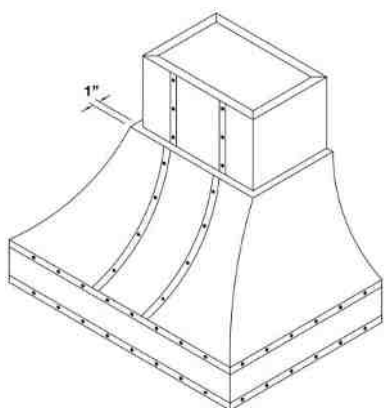

Model	Description (* Denotes item that must be specified)	UMRP	MSRP
30" WRANGLER HOODS:			
WR030MLPLT	Body: Stainless Steel | Strap/Rivets: Stainless Steel | 600 CFM	$ 5,995	$ 7,055
WR030MLPLTD	Body: Stainless Steel | Strap/Rivets: Des. Metal* | 600 CFM	$ 6,830	$ 8,035
WR030MLPLTLC	Body: Std RAL Color* | Strap/Rivets: Stainless Steel | 600 CFM	$ 6,690	$ 7,870
WR030MLPLTDC	Body: Std RAL Color* | Strap/Rivets: Des Metal* | 600 CFM	$ 7,525	$ 8,855
WR030MLPLTCF	Body: Spec. Finish* | Strap/Rivets: Stainless Steel | 600 CFM	$ 7,370	$ 8,670
WR030MLPLTDCF	Body: Spec. Finish* | Strap/Rivets: Des. Metal* | 600 CFM	$ 8,205	$ 9,655
WR030MLPLTCC	Body: Custom Color* | Strap/Rivets: Stainless Steel | 600 CFM	$ 8,360	$ 9,835
WR030MLPLTDCC	Body: Custom Color* | Strap/Rivets: Des. Metal* | 600 CFM	$ 9,195	$ 10,820
36" WRANGLER HOODS:			
WR036MLPLT	Body: Stainless Steel | Strap/Rivets: Stainless Steel | 600 CFM	$ 6,195	$ 7,290
WR036MLPLTD	Body: Stainless Steel | Strap/Rivets: Des. Metal* | 600 CFM	$ 7,250	$ 8,530
WR036MLPLTLC	Body: Std RAL Color* | Strap/Rivets: Stainless Steel | 600 CFM	$ 6,890	$ 8,105
WR036MLPLTDC	Body: Std RAL Color* | Strap/Rivets: Des Metal* | 600 CFM	$ 7,945	$ 9,345
WR036MLPLTCF	Body: Spec. Finish* | Strap/Rivets: Stainless Steel | 600 CFM	$ 7,570	$ 8,905
WR036MLPLTDCF	Body: Spec. Finish* | Strap/Rivets: Des. Metal* | 600 CFM	$ 7,945	$ 9,345
WR036MLPLTCC	Body: Custom Color* | Strap/Rivets: Stainless Steel | 600 CFM	$ 8,560	$ 10,070
WR036MLPLTDCC	Body: Custom Color* | Strap/Rivets: Des. Metal* | 600 CFM	$ 9,615	$ 11,310
DESIGNER METAL OPTIONS FOR STRAPPING & RIVETS:			
Polished Stainless	Antique Brass	Brushed Brass	Polished Brass
Antique Copper	Brushed Copper	Polished Copper	Pewter
DUCT COVERS FOR WRANGLER HOODS:			
Refer to page 86 for all Wrangler hood duct cover options			
• Included duct cover heights: 10", 16", 22", 28", 34", 40", 46"			
Refer to page 91 for Ventilation Hood Accessories			

FEATURES:

- Professional-grade smoke removal
- 3-speed fan with boost mode efficiently clears the air
- Innovative 3-stage grease capture system
- Enhanced visibility with dimmable LED lighting
- Quiet operation
- Stainless baffle filters seamlessly remove for dishwasher safe cleaning
- Easy-to-use push-button controls
- 30" & 36" models: 600 CFM internal fan included *(Must be included on order)*
- Included duct cover heights: 10", 16", 22", 28", 34", 40", 46". Must be specified on order.
- Accommodates top or rear discharge
- In-line, in-hood and remote blower compatible

CUSTOMIZATION OPTIONS:

- 1,000+ Colors & Finishes
- Designer Metals
- Custom strapping & rivets
- Full custom options