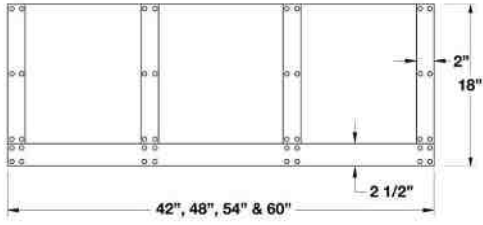

DESIGNER SERIES: 42", 48", 54", 60" & 66" BONANZA WALL HOODS

42" BONANZA HOODS: (4 Vertical Straps | 1 Horizontal)		UMRP	MSRP
BZ042MLPLT	Body: Stainless Steel | Strap/Rivets: Stainless Steel	$ 4,330	$ 5,095
BZ042MLPLTD	Body: Stainless Steel | Strap/Rivets: Des. Metal*	$ 4,550	$ 5,355
BZ042MLPLTC	Body: Std RAL Color* | Strap/Rivets: Stainless Steel	$ 5,225	$ 6,145
BZ042MLPLTDC	Body: Std RAL Color* | Strap/Rivets: Des Metal*	$ 5,445	$ 6,405
BZ042MLPLTCF	Body: Spec. Finish* | Strap/Rivets: Stainless Steel	$ 5,925	$ 6,970
BZ042MLPLTDCF	Body: Spec. Finish* | Strap/Rivets: Des. Metal*	$ 6,145	$ 7,230
BZ042MLPLTCC	Body: Custom Color* | Strap/Rivets: Stainless Steel	$ 6,970	$ 8,200
BZ042MLPLTDCC	Body: Custom Color* | Strap/Rivets: Des. Metal*	$ 7,190	$ 8,460
48" BONANZA HOODS: (4 Vertical Straps | 1 Horizontal)		UMRP	MSRP
BZ048MLPLT	Body: Stainless Steel | Strap/Rivets: Stainless Steel	$ 4,750	$ 5,590
BZ048MLPLTD	Body: Stainless Steel | Strap/Rivets: Des. Metal*	$ 4,970	$ 5,845
BZ048MLPLTC	Body: Std RAL Color* | Strap/Rivets: Stainless Steel	$ 5,645	$ 6,640
BZ048MLPLTDC	Body: Std RAL Color* | Strap/Rivets: Des Metal*	$ 5,865	$ 6,900
BZ048MLPLTCF	Body: Spec. Finish* | Strap/Rivets: Stainless Steel	$ 6,345	$ 7,465
BZ048MLPLTDCF	Body: Spec. Finish* | Strap/Rivets: Des. Metal*	$ 6,565	$ 7,725
BZ048MLPLTCC	Body: Custom Color* | Strap/Rivets: Stainless Steel	$ 7,390	$ 8,695
BZ048MLPLTDCC	Body: Custom Color* | Strap/Rivets: Des. Metal*	$ 7,610	$ 8,955
54" BONANZA HOODS : (4 Vertical Straps | 1 Horizontal)		UMRP	MSRP
BZ054MLPLT	Body: Stainless Steel | Strap/Rivets: Stainless Steel	$ 4,850	$ 5,705
BZ054MLPLTD	Body: Stainless Steel | Strap/Rivets: Des. Metal*	$ 5,070	$ 5,965
BZ054MLPLTC	Body: Std RAL Color* | Strap/Rivets: Stainless Steel	$ 5,745	$ 6,760
BZ054MLPLTDC	Body: Std RAL Color* | Strap/Rivets: Des Metal*	$ 5,965	$ 7,020
BZ054MLPLTCF	Body: Spec. Finish* | Strap/Rivets: Stainless Steel	$ 6,445	$ 7,580
BZ054MLPLTDCF	Body: Spec. Finish* | Strap/Rivets: Des. Metal*	$ 6,665	$ 7,840
BZ054MLPLTCC	Body: Custom Color* | Strap/Rivets: Stainless Steel	$ 7,490	$ 8,810
BZ054MLPLTDCC	Body: Custom Color* | Strap/Rivets: Des. Metal*	$ 7,710	$ 9,070
60" BONANZA HOODS : (4 Vertical Straps | 1 Horizontal)		UMRP	MSRP
BZ060MLPLT	Body: Stainless Steel | Strap/Rivets: Stainless Steel	$ 5,170	$ 6,080
BZ060MLPLTD	Body: Stainless Steel | Strap/Rivets: Des. Metal*	$ 5,380	$ 6,330
BZ060MLPLTC	Body: Std RAL Color* | Strap/Rivets: Stainless Steel	$ 6,065	$ 7,135
BZ060MLPLTDC	Body: Std RAL Color* | Strap/Rivets: Des Metal*	$ 6,275	$ 7,380
BZ060MLPLTCF	Body: Spec. Finish* | Strap/Rivets: Stainless Steel	$ 6,765	$ 7,960
BZ060MLPLTDCF	Body: Spec. Finish* | Strap/Rivets: Des. Metal*	$ 6,975	$ 8,205
BZ060MLPLTCC	Body: Custom Color* | Strap/Rivets: Stainless Steel	$ 7,810	$ 9,190
BZ060MLPLTDCC	Body: Custom Color* | Strap/Rivets: Des. Metal*	$ 8,020	$ 9,435
66" BONANZA HOODS : (5 Vertical Straps | 1 Horizontal)		UMRP	MSRP
BZ066MLPLT	Body: Stainless Steel | Strap/Rivets: Stainless Steel	$ 5,270	$ 6,200
BZ066MLPLTD	Body: Stainless Steel | Strap/Rivets: Des. Metal*	$ 5,480	$ 6,445
BZ066MLPLTC	Body: Std RAL Color* | Strap/Rivets: Stainless Steel	$ 6,165	$ 7,255
BZ066MLPLTDC	Body: Std RAL Color* | Strap/Rivets: Des Metal*	$ 6,375	$ 7,500
BZ066MLPLTCF	Body: Spec. Finish* | Strap/Rivets: Stainless Steel	$ 6,865	$ 8,075
BZ066MLPLTDCF	Body: Spec. Finish* | Strap/Rivets: Des. Metal*	$ 7,075	$ 8,325
BZ066MLPLTCC	Body: Custom Color* | Strap/Rivets: Stainless Steel	$ 7,910	$ 9,305
BZ066MLPLTDCC	Body: Custom Color* | Strap/Rivets: Des. Metal*	$ 8,120	$ 9,555