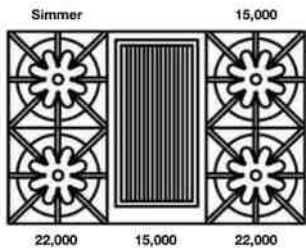

36" Nova (RNB) Series with 12" Charbroiler

Model	Description (* Denotes item that must be specified)	UMRP	MSRP
Natural Gas Models: 36" Nova (RNB) Series with 12" Charbroiler			
RNB364CBV2	4 Burner | 12" Charbroiler | Nat Gas | Stainless Steel | Standard Trim	$7,495	$8,820
RNB364CBV2PLT	4 Burner | 12" Charbroiler | Nat Gas | Stainless Steel | Plated Trim*	$8,705	$10,240
RNB364CBV2C	4 Burner | 12" Charbroiler | Nat Gas | Std RAL Paint* | Standard Trim	$8,190	$9,635
RNB364CBV2CPLT	4 Burner | 12" Charbroiler | Nat Gas | Std RAL Paint* | Plated Trim*	$9,400	$11,060
RNB364CBV2CF	4 Burner | 12" Charbroiler | Nat Gas | Specialty Finish* | Standard Trim	$8,870	$10,435
RNB364CBV2CFPLT	4 Burner | 12" Charbroiler | Nat Gas | Specialty Finish* | Plated Trim*	$10,080	$11,860
RNB364CBV2CC	4 Burner | 12" Charbroiler | Nat Gas | Custom Color* | Standard Trim	$9,860	$11,600
RNB364CBV2CCPLT	4 Burner | 12" Charbroiler | Nat Gas | Custom Color* | Plated Trim*	$11,070	$13,025
LP/Propane Models: 36" Nova (RNB) Series with 12" Charbroiler			
RNB364CBV2L	4 Burner | 12" Charbroiler | LP Gas | Stainless Steel | Standard Trim	$7,495	$8,820
RNB364CBV2LPLT	4 Burner | 12" Charbroiler | LP Gas | Stainless Steel | Plated Trim*	$8,705	$10,240
RNB364CBV2LC	4 Burner | 12" Charbroiler | LP Gas | Std RAL Paint* | Standard Trim	$8,190	$9,635
RNB364CBV2LCPLT	4 Burner | 12" Charbroiler | LP Gas | Std RAL Paint* | Plated Trim*	$9,400	$11,060
RNB364CBV2LCF	4 Burner | 12" Charbroiler | LP Gas | Specialty Finish* | Standard Trim	$8,870	$10,435
RNB364CBV2LCFPLT	4 Burner | 12" Charbroiler | LP Gas | Specialty Finish* | Plated Trim*	$10,080	$11,860
RNB364CBV2LCC	4 Burner | 12" Charbroiler | LP Gas | Custom Color* | Standard Trim	$9,860	$11,600
RNB364CBV2LCCPLT	4 Burner | 12" Charbroiler | LP Gas | Custom Color* | Plated Trim*	$11,070	$13,025
Customization & Accessory Options: (See page 14) | Total Knobs: 6