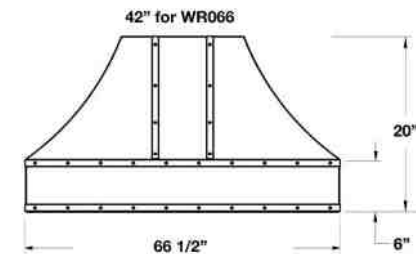

DESIGNER SERIES: 42", 48", 54", 60" & 66" WRANGLER WALL HOODS

** Additional 1/2" in width includes strapping & rivets **

42" WRANGLER HOODS		UMRP	MSRP
WR042MLPLT	Body: Stainless Steel | Strap/Rivets: Stainless Steel	$ 6,295	$ 7,405
WR042MLPLTD	Body: Stainless Steel | Strap/Rivets: Des. Metal*	$ 7,350	$ 8,645
WR042MLPLTC	Body: Std RAL Color* | Strap/Rivets: Stainless Steel	$ 7,190	$ 8,460
WR042MLPLTDC	Body: Std RAL Color* | Strap/Rivets: Des Metal*	$ 8,245	$ 9,700
WR042MLPLTCF	Body: Spec. Finish* | Strap/Rivets: Stainless Steel	$ 7,890	$ 9,280
WR042MLPLTDCF	Body: Spec. Finish* | Strap/Rivets: Des. Metal*	$ 8,945	$ 10,525
WR042MLPLTCC	Body: Custom Color* | Strap/Rivets: Stainless Steel	$ 8,935	$ 10,510
WR042MLPLTDCC	Body: Custom Color* | Strap/Rivets: Des. Metal*	$ 9,990	$ 11,755
48" WRANGLER HOODS		UMRP	MSRP
WR048MLPLT	Body: Stainless Steel | Strap/Rivets: Stainless Steel	$ 6,395	$ 7,525
WR048MLPLTD	Body: Stainless Steel | Strap/Rivets: Des. Metal*	$ 7,670	$ 9,025
WR048MLPLTC	Body: Std RAL Color* | Strap/Rivets: Stainless Steel	$ 7,290	$ 8,575
WR048MLPLTDC	Body: Std RAL Color* | Strap/Rivets: Des Metal*	$ 8,565	$ 10,075
WR048MLPLTCF	Body: Spec. Finish* | Strap/Rivets: Stainless Steel	$ 7,990	$ 9,400
WR048MLPLTDCF	Body: Spec. Finish* | Strap/Rivets: Des. Metal*	$ 9,265	$ 10,900
WR048MLPLTCC	Body: Custom Color* | Strap/Rivets: Stainless Steel	$ 9,035	$ 10,630
WR048MLPLTDCC	Body: Custom Color* | Strap/Rivets: Des. Metal*	$ 10,310	$ 12,130
54" WRANGLER HOODS		UMRP	MSRP
WR054MLPLT	Body: Stainless Steel | Strap/Rivets: Stainless Steel	$ 6,495	$ 7,640
WR054MLPLTD	Body: Stainless Steel | Strap/Rivets: Des. Metal*	$ 7,770	$ 9,140
WR054MLPLTC	Body: Std RAL Color* | Strap/Rivets: Stainless Steel	$ 7,390	$ 8,695
WR054MLPLTDC	Body: Std RAL Color* | Strap/Rivets: Des Metal*	$ 8,665	$ 10,195
WR054MLPLTCF	Body: Spec. Finish* | Strap/Rivets: Stainless Steel	$ 8,090	$ 9,520
WR054MLPLTDCF	Body: Spec. Finish* | Strap/Rivets: Des. Metal*	$ 9,365	$ 11,020
WR054MLPLTCC	Body: Custom Color* | Strap/Rivets: Stainless Steel	$ 9,135	$ 10,745
WR054MLPLTDCC	Body: Custom Color* | Strap/Rivets: Des. Metal*	$ 10,410	$ 12,245
60" WRANGLER HOODS		UMRP	MSRP
WR060MLPLT	Body: Stainless Steel | Strap/Rivets: Stainless Steel	$ 6,595	$ 7,760
WR060MLPLTD	Body: Stainless Steel | Strap/Rivets: Des. Metal*	$ 8,080	$ 9,505
WR060MLPLTC	Body: Std RAL Color* | Strap/Rivets: Stainless Steel	$ 7,490	$ 8,810
WR060MLPLTDC	Body: Std RAL Color* | Strap/Rivets: Des Metal*	$ 8,975	$ 10,560
WR060MLPLTCF	Body: Spec. Finish* | Strap/Rivets: Stainless Steel	$ 8,190	$ 9,635
WR060MLPLTDCF	Body: Spec. Finish* | Strap/Rivets: Des. Metal*	$ 9,675	$ 11,380
WR060MLPLTCC	Body: Custom Color* | Strap/Rivets: Stainless Steel	$ 9,235	$ 10,865
WR060MLPLTDCC	Body: Custom Color* | Strap/Rivets: Des. Metal*	$ 10,720	$ 12,610
66" WRANGLER HOODS		UMRP	MSRP
WR066MLPLT	Body: Stainless Steel | Strap/Rivets: Stainless Steel	$ 6,695	$ 7,875
WR066MLPLTD	Body: Stainless Steel | Strap/Rivets: Des. Metal*	$ 8,180	$ 9,625
WR066MLPLTC	Body: Std RAL Color* | Strap/Rivets: Stainless Steel	$ 7,590	$ 8,930
WR066MLPLTDC	Body: Std RAL Color* | Strap/Rivets: Des Metal*	$ 9,075	$ 10,675
WR066MLPLTCF	Body: Spec. Finish* | Strap/Rivets: Stainless Steel	$ 8,290	$ 9,755
WR066MLPLTDCF	Body: Spec. Finish* | Strap/Rivets: Des. Metal*	$ 9,775	$ 11,500
WR066MLPLTCC	Body: Custom Color* | Strap/Rivets: Stainless Steel	$ 9,335	$ 10,980
WR066MLPLTDCC	Body: Custom Color* | Strap/Rivets: Des. Metal*	$ 10,820	$ 12,730