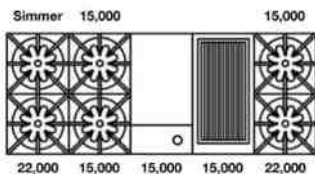

Natural Gas Models: 60" Nova Series Rangetop with 12" Griddle & Charbroiler			
RGTNB24606GCBV2	6 Burner | 12" Griddle & Char Br. | Nat Gas | Stainless Steel | Standard Trim	$8,995	$10,580
RGTNB2606GCBV2PLT	6 Burner | 12" Griddle & Char Br. | Nat Gas | Stainless Steel | Plated Trim*	$10,185	$11,980
LP/Propane Models: 60" Nova Series Rangetop with 12" Griddle & Charbroiler			
RGTNB2606GCBV2L	6 Burner | 12" Griddle & Char Br. | LP Gas | Stainless Steel | Standard Trim	$8,995	$10,580
RGTNB2606GCBV2LPLT	6 Burner | 12" Griddle & Char Br. | LP Gas | Stainless Steel | Plated Trim*	$10,185	$11,980
Customization & Accessory Options: (See page 46) | Total Knobs: 8			

60" Nova (RNB) Rangetop with 24" French Top