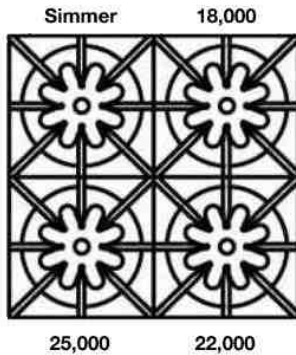

FREESTANDING RANGES: 24" PLATINUM SERIES

BlueStar Model Number Guide:			
Base Model (BSP244B) 4 Burners | Natural Gas | Stainless Steel Finish | Standard Trim	Change to LP Gas Add (L) for LP/Propane Gas	Add code below for desired color (C) 190 Standard RAL (Semi-Gloss) Colors (CF) Specialty Finish (190 Matte RAL, Precious Metals & Textures) (CC) Custom Colors	Add (PLT) for Plated Trim Includes plated bezels, door handle, handle end and logo. See available options below.

FEATURES:

- 25,000 BTU PrimaNova™ burners
- All burners, plus Interchangeable Griddle and Charbroiler
- The PowR Oven™ provides 40% faster preheating and 30% increase in oven efficiency
- Gentle 130° simmer burner
- Integrated wok cooking
- Extra-large oven with True European Convection and 1850° infrared broiler
- Accommodates a half-size commercial 18" x 13" baking sheet
- Includes full extension rack
- Available in 1,000+ colors and finishes
- Handcrafted in Pennsylvania since 1880

PRODUCT SPECIFICATIONS:

- Unit Dimensions: 23.875"W x 24"D x 36.75"H
- Oven Interior: 20.25"W x 20"D x 15"H
- Electrical Reqs: 120V, 60Hz, 15 AMPS, 1PH
- Gas Pressure: NAT: 5.0" WC, LP 10.0" WC
- Gas Line Size: ½
- Unit Weight: 435 lbs.