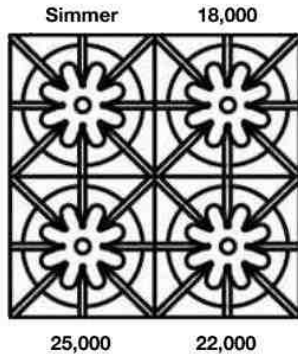

RANGETOPS: 24" PLATINUM SERIES

BlueStar Model Number Guide:

Base Model (BSPRT244B) 4 Burners | Natural Gas | Stainless Steel Finish | Standard Trim	Change to LP Gas Add (L) for LP/Propane Gas	Add code below for desired color Not available on Rangetop or Cooktop models	Add (PLT) for Plated Trim Includes plated bezels and logo. See available options below.

Model	Description (* Denotes item that must be specified)	UMRP	MSRP
Natural Gas Models: 24" Platinum Series Rangetop			
BSPRT244B	4 Burners | Nat Gas | Stainless Steel | Std Trim	$4,495	$5,290
BSPRT244BPLT	4 Burners | Nat Gas | Stainless Steel | Plated Trim*	$4,990	$5,870
LP/Propane Models: 24" Platinum Series Rangetop			
BSPRT244BL	4 Burners | LP Gas | Stainless Steel | Std Trim	$4,495	$5,290
BSPRT244BLPLT	4 Burners | LP Gas | Stainless Steel | Plated Trim*	$4,990	$5,870
BACKGUARD OPTIONS:			
All BlueStar freestanding appliances must be installed with a UL approved backguard. Unless otherwise specified, an island trim UL approved backguard will be entered at no charge.			
IT24BSP	Island Trim (Included)	$385	$455
BG624BSP	6" Backguard	$415	$490
BG2417BSP	17" Backguard	$765	$900
SDHS24BSP	24" High Shelf	$995	$1,170
KNOB OPTIONS: (Total Knobs: 4)			
STD BLACK – KNOB	RCS Series Black Knob (Ordered with unit)	N/C	N/C
PAINT – C - KNOB	Standard 190 RAL Color Knob	$90 ea.	$105 ea.
PAINT – CF - KNOB	Specialty Finish (Matte RAL; Textured RAL or Precious Metals) Knob	$140 ea.	$165 ea.
PLATED – KNOB	Plated Trim Knob (See options below)	$180 ea.	$210 ea.
PLATED TRIM OPTIONS: (Includes bezels and logo)			
Antique Brass, Brushed Brass, Polished Brass, Antique Copper, Brushed Copper, Polished Copper, Chrome, Oil Rubbed Bronze & Pewter			
See page 51 for additional customization and accessories for Rangetops and Cooktops			

FEATURES:

- 25,000 BTU PrimaNova™ burners
- All burners, plus Interchangeable Griddle and Charbroiler
- Gentle 130° simmer burner
- Integrated wok cooking
- Handcrafted in Pennsylvania since 1880

PRODUCT SPECIFICATIONS:

- Unit Dimensions: 23.875"W x 24"D x 8.625"H
- Electrical Reqs: 120V, 60Hz, 15 AMPS, 1PH
- Gas Pressure: NAT: 5.0" WC, LP 10.0" WC
- Gas Line Size: ½"
- Unit Weight: 220 lbs.