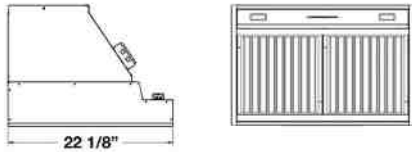

PROFESSIONAL SERIES: LINER/INSERTS

BlueStar Model Number Guide:	Base Model (PYOXXML) Liner Insert Model | Unit Width | Internal Liner Type	Add code below for desired color Not available on this model	Add (PLT) for Metal Strapping Not available on this model

Model	Description	UMRP	MSRP
PM028ML	28" Metal Liner | 600 CFM Blower | 26 5/8" x 22 1/8" x 16 1/4"	$ 1,195	$ 1,405
PM034ML	34" Metal Liner | 600 CFM Blower | 33 5/8" x 22 1/8" x 16 1/4"	$ 1,195	$ 1,405
PM040ML	40" Metal Liner | 39 5/8" x 22 1/8" x 16 1/4"	$ 1,195	$ 1,405
PM046ML	46" Metal Liner | 45 7/16" x 22 1/8" x 16 1/4"	$ 1,295	$ 1,525
PM052ML	52" Metal Liner | 51 7/16" x 22 1/8" x 16 1/4"	$ 1,395	$ 1,640
PM058ML	58" Metal Liner | 57 1/4" x 22 1/8" x 16 1/4"	$ 1,450	$ 1,705
PM064ML	64" Metal Liner 63 1/4" x 22 1/8" x 16 1/4"	$ 1,595	$ 1,875

BLOWER OPTIONS AND ADDITIONAL ACCESSORIES: (Refer to page 91)

FEATURES:

- Professional-grade smoke removal
- 3-speed fan with boost mode efficiently clears the air
- Innovative 3-stage grease capture system
- Enhanced visibility with dimmable LED lighting
- Quiet operation
- Stainless baffle filters seamlessly remove for dishwasher safe cleaning
- Easy-to-use push-button controls
- 28" & 34" models: 600 CFM internal fan included
  (Must be included on order)
- Accommodates top or rear discharge
- In-line, in-hood and remote blower compatible

BLOWER OPTIONS	IN-HOOD		IN-LINE		REMOTE		DISCHARGE	
CFM POWER	600	1200	800	1200	1000	1400	TOP	REAR
MODEL #	BS-CFM-600	BS-CFM-1200	ATEX-0.8	ATEX-1.2	HYEX-1.0-GA	HYEX-14.4-GA		
UMRP	$695	$995	$935	$990	$1,045	$1,078		
28" Liners	•	•	•	•	•	•	•	•
34" Liners	•	•	•	•	•	•	•	•
40" Liners	•	•	•	•	•	•	•	•
46" Liners	•	•	•	•	•	•	•	•
52" Liners	•	•	•	•	•	•	•	•
58" Liners	•	•	•	•	•	•	•	•
64" Liners	•	•	•	•	•	•	•	•