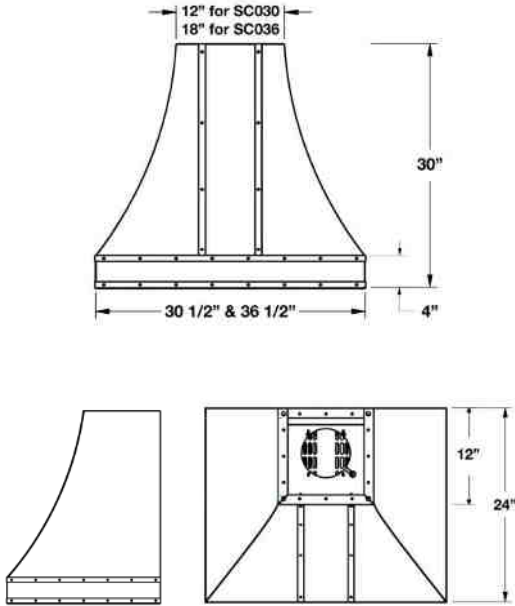

DESIGNER SERIES: 30" & 36" SAHARA CURVED SIDES WALL HOODS

REQUEST A QUOTE
QUOTE@BLUESTARCOOKING.COM

BlueStar Model Number Guide:	Base Model (SC0XXMLPLT) Sahara Curved | Unit Width | Internal Liner Type | Brushed Stainless Steel Strapping & Rivets	Add code below for desired color (C) 190 Standard RAL (Semi-Gloss) Colors (CF) Specialty Finish (190 Matte RAL, Precious Metals & Textures) (CC) Custom Colors	Add (PLT) for Metal Strapping Standard: Brushed Stainless Steel See below for Designer Metal strapping and rivet options

** Additional 1/2" in width includes strapping & rivets **

FEATURES:

- Professional-grade smoke removal
- 3-speed fan with boost mode efficiently clears the air
- Innovative 3-stage grease capture system
- Enhanced visibility with dimmable LED lighting
- Quiet operation
- Stainless baffle filters seamlessly remove for dishwasher safe cleaning
- Easy-to-use push-button controls
- 30" & 36" models: 600 CFM internal fan included (*Must be included on order*)
- Accommodates top or rear discharge
- In-line, in-hood and remote blower compatible

CUSTOMIZATION OPTIONS:

- 1,000+ Colors & Finishes
- Designer Metals
- Custom strapping & rivets
- Full custom options

Model	Description (* Denotes item that must be specified)	UMRP	MSRP
30" SAHARA CURVED SIDES HOODS:			
SC030MLPLT	Body: Stainless Steel | Strap/Rivets: Stainless Steel | 600 CFM	$ 4,970	$ 5,845
SC030MLPLTD	Body: Stainless Steel | Strap/Rivets: Des. Metal* | 600 CFM	$ 5,130	$ 6,035
SC030MLPLTTC	Body: Std RAL Color* | Strap/Rivets: Stainless Steel | 600 CFM	$ 5,665	$ 6,665
SC030MLPLTDC	Body: Std RAL Color* | Strap/Rivets: Des Metal* | 600 CFM	$ 5,825	$ 6,855
SC030MLPLTCF	Body: Spec. Finish* | Strap/Rivets: Stainless Steel | 600 CFM	$ 6,345	$ 7,465
SC030MLPLTDCCF	Body: Spec. Finish* | Strap/Rivets: Des. Metal* | 600 CFM	$ 6,505	$ 7,655
SC030MLPLTCC	Body: Custom Color* | Strap/Rivets: Stainless Steel | 600 CFM	$ 7,335	$ 8,630
SC030MLPLTDCC	Body: Custom Color* | Strap/Rivets: Des. Metal* | 600 CFM	$ 7,495	$ 8,820
36" SAHARA CURVED SIDES HOODS:			
SC036MLPLT	Body: Stainless Steel | Strap/Rivets: Stainless Steel | 600 CFM	$ 5,330	$ 6,270
SC036MLPLTD	Body: Stainless Steel | Strap/Rivets: Des. Metal* | 600 CFM	$ 5,550	$ 6,530
SC036MLPLTTC	Body: Std RAL Color* | Strap/Rivets: Stainless Steel | 600 CFM	$ 6,025	$ 7,090
SC036MLPLTDC	Body: Std RAL Color* | Strap/Rivets: Des Metal* | 600 CFM	$ 6,245	$ 7,345
SC036MLPLTCF	Body: Spec. Finish* | Strap/Rivets: Stainless Steel | 600 CFM	$ 6,705	$ 7,890
SC036MLPLTDCCF	Body: Spec. Finish* | Strap/Rivets: Des. Metal* | 600 CFM	$ 6,925	$ 8,145
SC036MLPLTCC	Body: Custom Color* | Strap/Rivets: Stainless Steel | 600 CFM	$ 7,695	$ 9,055
SC036MLPLTDCC	Body: Custom Color* | Strap/Rivets: Des. Metal* | 600 CFM	$ 7,915	$ 9,310
DESIGNER METAL OPTIONS FOR STRAPPING & RIVETS:			
Polished Stainless	Antique Brass	Brushed Brass	Polished Brass
Antique Copper	Brushed Copper	Polished Copper	Pewter
VENTILATION HOOD ACCESSORIES:			
Refer to page 91 for Ventilation Hood Accessories			

BLOWER OPTIONS	IN-HOOD		IN-LINE		REMOTE		DISCHARGE	
	CFM POWER						TOP	REAR
MODEL #	600	1200	800	1200	1000	1400		
	BS-CFM-600	BS-CFM-1200	ATEX-0.8	ATEX-1.2	HYEX-1.0-GA	HYEX-1.4-GA		
UMRP	$695	$995	$935	$990	$1,045	$1,078		
SC030MLPLT	•		•	•	•	•	•	•
SC036MLPLT	•		•	•	•	•	•	•
SC042MLPLT	•	•	•	•	•	•	•	•
SC048MLPLT	•	•	•	•	•	•	•	•
SC054MLPLT	•	•	•	•	•	•	•	•
SC060MLPLT	•	•	•	•	•	•	•	•