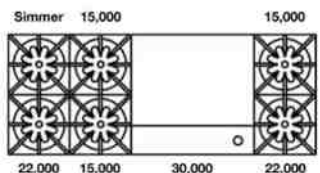

Natural Gas Models: 60" Nova Series Rangetop with 24" Griddle			
RGTNB2606GV2	6 Burner | 24" Griddle | Nat Gas | Stainless Steel | Standard Trim	$8,595	$10,110
RGTNB2606GV2PLT	6 Burner | 24" Griddle | Nat Gas | Stainless Steel | Plated Trim*	$9,785	$11,510
LP/Propane Models: 60" Nova Series Rangetop with 24" Griddle			
RGTNB2606GV2L	6 Burner | 24" Griddle | LP Gas | Stainless Steel | Standard Trim	$8,595	$10,110
RGTNB2606GV2LPLT	6 Burner | 24" Griddle | LP Gas | Stainless Steel | Plated Trim*	$9,785	$11,510
Customization & Accessory Options: (See page 46) | Total Knobs: 8