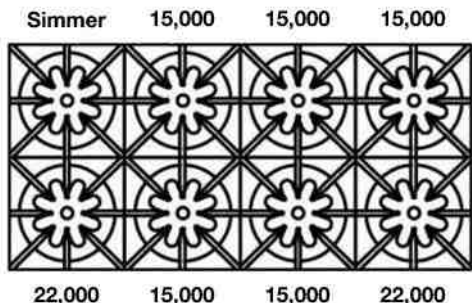

RANGETOPS: 48" NOVA (RNB) SERIES

BlueStar Model Number Guide:

Base Model (RGTNB488BV2) 8 Burners | Natural Gas | Stainless Steel Finish | Standard Trim	Change to LP Gas Add (L) for LP/Propane Gas	Add code below for desired color Not available on Rangetop or Cooktop models	Add (PLT) for Plated Trim Includes plated bezels and logo. See available options below.

Model	Description (* Denotes item that must be specified)	UMRP	MSRP
Natural Gas Models: 48" Nova Series Rangetop			
RGTNB488BV2	8 Burners | Nat Gas | Stainless Steel | Std Trim	$5,295	$6,230
RGTNB488BV2PLT	8 Burners | Nat Gas | Stainless Steel | Plated Trim*	$6,245	$7,345
LP/Propane Models: 48" Nova Series Rangetop			
RGTNB488BV2L	8 Burners | LP Gas | Stainless Steel | Std Trim	$5,295	$6,230
RGTNB488BV2LPLT	8 Burners | LP Gas | Stainless Steel | Plated Trim*	$6,245	$7,345
BACKGUARD OPTIONS:			
All BlueStar freestanding appliances must be installed with a UL approved backguard. Unless otherwise specified, an island trim UL approved backguard will be entered at no charge.			
IT48BSP	Island Trim (Included)	$655	$770
BG648BSP	6" Backguard	$710	$835
BG4817BSP	17" Backguard	$1,485	$1,745
SDHS48BSP	24" High Shelf	$1,595	$1,875
KNOB OPTIONS: (Total Knobs: 8)			
STD BLACK – KNOB	RCS Series Black Knob (Ordered with unit)	N/C	N/C
PAINT – C - KNOB	Standard 190 RAL Color Knob	$90 ea.	$105 ea.
PAINT – CF - KNOB	Specialty Finish (Matte RAL; Textured RAL or Precious Metals) Knob	$140 ea.	$165 ea.
PLATED – KNOB	Plated Trim Knob (See options below)	$180 ea.	$210 ea.
PLATED TRIM OPTIONS: (Includes bezels and logo)			
Antique Brass, Brushed Brass, Polished Brass, Antique Copper, Brushed Copper, Polished Copper, Chrome, Oil Rubbed Bronze & Pewter			
See page 51 for additional customization and accessories for Rangetops and Cooktops			

FEATURES:

- 22,000 BTU UltraNova™ burners & 15,000 BTU Nova™ burners
- Precise 130° simmer burner
- Available with all burners or add integrated griddle, charbroiler or French top
- Integrated wok cooking
- Handcrafted in Pennsylvania since 1880

PRODUCT SPECIFICATIONS:

- Unit Dimensions: 47.875"W x 24"D x 8.625"H
- Electrical Reqs: 120V, 60Hz, 15 AMPS, 1PH
- Gas Pressure: NAT: 5.0" WC, LP 10.0" WC
- Gas Line Size: 3/4"
- Unit Weight: 295 lbs.