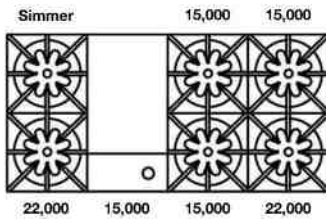

FREESTANDING RANGES: 48" NOVA (RNB) SERIES

48" Nova (RNB) Series with 12" Griddle

Model	Description (* Denotes item that must be specified)	UMRP	MSRP
Natural Gas Models: 48" Nova (RNB) Series with 12" Griddle			
RNB486GBV2	6 Burner | 12" Griddle | Nat Gas | Stainless Steel | Standard Trim	$10,895	$12,820
RNB486GBV2PLT	6 Burner | 12" Griddle | Nat Gas | Stainless Steel | Plated Trim*	$12,380	$14,565
RNB486GBV2C	6 Burner | 12" Griddle | Nat Gas | Std RAL Paint* | Standard Trim	$11,790	$13,870
RNB486GBV2CPLT	6 Burner | 12" Griddle | Nat Gas | Std RAL Paint* | Plated Trim*	$13,275	$15,620
RNB486GBV2CF	6 Burner | 12" Griddle | Nat Gas | Specialty Finish* | Standard Trim	$12,490	$14,695
RNB486GBV2CFPLT	6 Burner | 12" Griddle | Nat Gas | Specialty Finish* | Plated Trim*	$13,975	$16,440
RNB486GBV2CC	6 Burner | 12" Griddle | Nat Gas | Custom Color* | Standard Trim	$13,535	$15,925
RNB486GBV2CCPLT	6 Burner | 12" Griddle | Nat Gas | Custom Color* | Plated Trim*	$15,020	$17,670
LP/Propane Models: 48" Nova (RNB) Series with 12" Griddle			
RNB486GBV2L	6 Burner | 12" Griddle | LP Gas | Stainless Steel | Standard Trim	$10,895	$12,820
RNB486GBV2LPLT	6 Burner | 12" Griddle | LP Gas | Stainless Steel | Plated Trim*	$12,380	$14,565
RNB486GBV2LC	6 Burner | 12" Griddle | LP Gas | Std RAL Paint* | Standard Trim	$11,790	$13,870
RNB486GBV2LCPLT	6 Burner | 12" Griddle | LP Gas | Std RAL Paint* | Plated Trim*	$13,275	$15,620
RNB486GBV2LCF	6 Burner | 12" Griddle | LP Gas | Specialty Finish* | Standard Trim	$12,490	$14,695
RNB486GBV2LCFPLT	6 Burner | 12" Griddle | LP Gas | Specialty Finish* | Plated Trim*	$13,975	$16,440
RNB486GBV2LCC	6 Burner | 12" Griddle | LP Gas | Custom Color* | Standard Trim	$13,535	$15,925
RNB486GBV2LCCPLT	6 Burner | 12" Griddle | LP Gas | Custom Color* | Plated Trim*	$15,020	$17,670
Customization & Accessory Options: (See page 16) | Total Knobs: 9