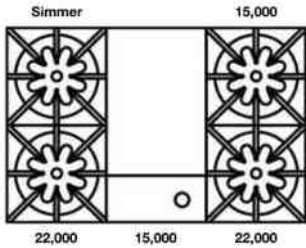

FREESTANDING RANGES: 36" NOVA (RNB) SERIES

36" Nova (RNB) Series with 12" Griddle

Model	Description (* Denotes item that must be specified)	UMRP	MSRP
Natural Gas Models: 36" Nova (RNB) Series with 12" Griddle			
RNB364GBV2	4 Burner | 12" Griddle | Nat Gas | Stainless Steel | Standard Trim	$7,495	$8,820
RNB364GBV2PLT	4 Burner | 12" Griddle | Nat Gas | Stainless Steel | Plated Trim*	$8,705	$10,240
RNB364GBV2C	4 Burner | 12" Griddle | Nat Gas | Std RAL Paint* | Standard Trim	$8,190	$9,635
RNB364GBV2CPLT	4 Burner | 12" Griddle | Nat Gas | Std RAL Paint* | Plated Trim*	$9,400	$11,060
RNB364GBV2CF	4 Burner | 12" Griddle | Nat Gas | Specialty Finish* | Standard Trim	$8,870	$10,435
RNB364GBV2CFPLT	4 Burner | 12" Griddle | Nat Gas | Specialty Finish* | Plated Trim*	$10,080	$11,860
RNB364GBV2CC	4 Burner | 12" Griddle | Nat Gas | Custom Color* | Standard Trim	$9,860	$11,600
RNB364GBV2CCPLT	4 Burner | 12" Griddle | Nat Gas | Custom Color* | Plated Trim*	$11,070	$13,025
LP/Propane Models: 36" Nova (RNB) Series with 12" Griddle			
RNB364GBV2L	4 Burner | 12" Griddle | LP Gas | Stainless Steel | Standard Trim	$7,495	$8,820
RNB364GBV2LPLT	4 Burner | 12" Griddle | LP Gas | Stainless Steel | Plated Trim*	$8,705	$10,240
RNB364GBV2LC	4 Burner | 12" Griddle | LP Gas | Std RAL Paint* | Standard Trim	$8,190	$9,635
RNB364GBV2LCPLT	4 Burner | 12" Griddle | LP Gas | Std RAL Paint* | Plated Trim*	$9,400	$11,060
RNB364GBV2LCF	4 Burner | 12" Griddle | LP Gas | Specialty Finish* | Standard Trim	$8,870	$10,435
RNB364GBV2LCFPLT	4 Burner | 12" Griddle | LP Gas | Specialty Finish* | Plated Trim*	$10,080	$11,860
RNB364GBV2LCC	4 Burner | 12" Griddle | LP Gas | Custom Color* | Standard Trim	$9,860	$11,600
RNB364GBV2LCCPLT	4 Burner | 12" Griddle | LP Gas | Custom Color* | Plated Trim*	$11,070	$13,025
Customization & Accessory Options: (See page 14) | Total Knobs: 6