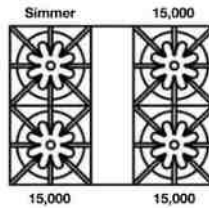

FREESTANDING RANGES: 30" & 36" CULINARY SERIES – OPEN BURNER

BlueStar Model Number Guide:			
Base Model (RCS304BV2) 4 Burners | Natural Gas | Stainless Steel Finish | Standard Trim	Change to LP Gas Add (L) for LP/Propane Gas	Add code below for desired color Not available on Culinary Series – Open Burner models	Add (PLT) for Plated Trim Includes plated bezels, door handle, handle end and logo. See available options below.