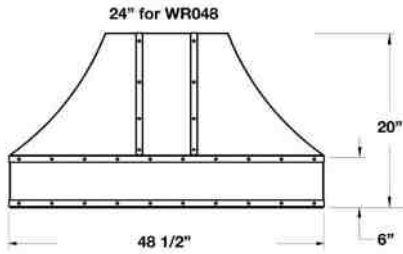

DESIGNER SERIES: 42", 48", 54", 60" & 66" WRANGLER WALL HOODS

** Additional 1/2" in width includes strapping & rivets **

42" WRANGLER HOODS		UMRP	MSRP
WR042MLPLT	Body: Stainless Steel | Strap/Rivets: Stainless Steel	$ 6,295	$ 7,405
WR042MLPLTD	Body: Stainless Steel | Strap/Rivets: Des. Metal*	$ 7,350	$ 8,645
WR042MLPLTC	Body: Std RAL Color* | Strap/Rivets: Stainless Steel	$ 7,190	$ 8,460
WR042MLPLTDC	Body: Std RAL Color* | Strap/Rivets: Des Metal*	$ 8,245	$ 9,700
WR042MLPLTCF	Body: Spec. Finish* | Strap/Rivets: Stainless Steel	$ 7,890	$ 9,280
WR042MLPLTDCF	Body: Spec. Finish* | Strap/Rivets: Des. Metal*	$ 8,945	$ 10,525
WR042MLPLTCC	Body: Custom Color* | Strap/Rivets: Stainless Steel	$ 8,935	$ 10,510
WR042MLPLTDCC	Body: Custom Color* | Strap/Rivets: Des. Metal*	$ 9,990	$ 11,755
48" WRANGLER HOODS		UMRP	MSRP
WR048MLPLT	Body: Stainless Steel | Strap/Rivets: Stainless Steel	$ 6,395	$ 7,525
WR048MLPLTD	Body: Stainless Steel | Strap/Rivets: Des. Metal*	$ 7,670	$ 9,025
WR048MLPLTC	Body: Std RAL Color* | Strap/Rivets: Stainless Steel	$ 7,290	$ 8,575
WR048MLPLTDC	Body: Std RAL Color* | Strap/Rivets: Des Metal*	$ 8,565	$ 10,075
WR048MLPLTCF	Body: Spec. Finish* | Strap/Rivets: Stainless Steel	$ 7,990	$ 9,400
WR048MLPLTDCF	Body: Spec. Finish* | Strap/Rivets: Des. Metal*	$ 9,265	$ 10,900
WR048MLPLTCC	Body: Custom Color* | Strap/Rivets: Stainless Steel	$ 9,035	$ 10,630
WR048MLPLTDCC	Body: Custom Color* | Strap/Rivets: Des. Metal*	$ 10,310	$ 12,130
54" WRANGLER HOODS		UMRP	MSRP
WR054MLPLT	Body: Stainless Steel | Strap/Rivets: Stainless Steel	$ 6,495	$ 7,640
WR054MLPLTD	Body: Stainless Steel | Strap/Rivets: Des. Metal*	$ 7,770	$ 9,140
WR054MLPLTC	Body: Std RAL Color* | Strap/Rivets: Stainless Steel	$ 7,390	$ 8,695
WR054MLPLTDC	Body: Std RAL Color* | Strap/Rivets: Des Metal*	$ 8,665	$ 10,195
WR054MLPLTCF	Body: Spec. Finish* | Strap/Rivets: Stainless Steel	$ 8,090	$ 9,520
WR054MLPLTDCF	Body: Spec. Finish* | Strap/Rivets: Des. Metal*	$ 9,365	$ 11,020
WR054MLPLTCC	Body: Custom Color* | Strap/Rivets: Stainless Steel	$ 9,135	$ 10,745
WR054MLPLTDCC	Body: Custom Color* | Strap/Rivets: Des. Metal*	$ 10,410	$ 12,245
60" WRANGLER HOODS		UMRP	MSRP
WR060MLPLT	Body: Stainless Steel | Strap/Rivets: Stainless Steel	$ 6,595	$ 7,760
WR060MLPLTD	Body: Stainless Steel | Strap/Rivets: Des. Metal*	$ 8,080	$ 9,505
WR060MLPLTC	Body: Std RAL Color* | Strap/Rivets: Stainless Steel	$ 7,490	$ 8,810
WR060MLPLTDC	Body: Std RAL Color* | Strap/Rivets: Des Metal*	$ 8,975	$ 10,560
WR060MLPLTCF	Body: Spec. Finish* | Strap/Rivets: Stainless Steel	$ 8,190	$ 9,635
WR060MLPLTDCF	Body: Spec. Finish* | Strap/Rivets: Des. Metal*	$ 9,675	$ 11,380
WR060MLPLTCC	Body: Custom Color* | Strap/Rivets: Stainless Steel	$ 9,235	$ 10,865
WR060MLPLTDCC	Body: Custom Color* | Strap/Rivets: Des. Metal*	$ 10,720	$ 12,610
66" WRANGLER HOODS		UMRP	MSRP
WR066MLPLT	Body: Stainless Steel | Strap/Rivets: Stainless Steel	$ 6,695	$ 7,875
WR066MLPLTD	Body: Stainless Steel | Strap/Rivets: Des. Metal*	$ 8,180	$ 9,625
WR066MLPLTC	Body: Std RAL Color* | Strap/Rivets: Stainless Steel	$ 7,590	$ 8,930
WR066MLPLTDC	Body: Std RAL Color* | Strap/Rivets: Des Metal*	$ 9,075	$ 10,675
WR066MLPLTCF	Body: Spec. Finish* | Strap/Rivets: Stainless Steel	$ 8,290	$ 9,755
WR066MLPLTDCF	Body: Spec. Finish* | Strap/Rivets: Des. Metal*	$ 9,775	$ 11,500
WR066MLPLTCC	Body: Custom Color* | Strap/Rivets: Stainless Steel	$ 9,335	$ 10,980
WR066MLPLTDCC	Body: Custom Color* | Strap/Rivets: Des. Metal*	$ 10,820	$ 12,730