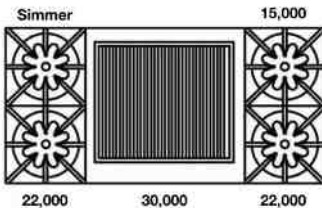

48" Nova (RNB) Series with 24" Charbroiler

Model	Description (* Denotes item that must be specified)	UMRP	MSRP
Natural Gas Models: 48" Nova (RNB) Series with 24" Charbroiler			
RNB484CBV2	4 Burner | 24" Charbroiler | Nat Gas | Stainless Steel | Standard Trim	$11,695	$13,760
RNB484CBV2PLT	4 Burner | 24" Charbroiler | Nat Gas | Stainless Steel | Plated Trim*	$13,180	$15,505
RNB484CBV2C	4 Burner | 24" Charbroiler | Nat Gas | Std RAL Paint* | Standard Trim	$12,590	$14,810
RNB484CBV2CPLT	4 Burner | 24" Charbroiler | Nat Gas | Std RAL Paint* | Plated Trim*	$14,075	$16,560
RNB484CBV2CF	4 Burner | 24" Charbroiler | Nat Gas | Specialty Finish* | Standard Trim	$13,290	$15,635
RNB484CBV2CFPLT	4 Burner | 24" Charbroiler | Nat Gas | Specialty Finish* | Plated Trim*	$14,775	$17,380
RNB484CBV2CC	4 Burner | 24" Charbroiler | Nat Gas | Custom Color* | Standard Trim	$14,335	$16,865
RNB484CBV2CCPLT	4 Burner | 24" Charbroiler | Nat Gas | Custom Color* | Plated Trim*	$15,820	$18,610
LP/Propane Models: 48" Nova (RNB) Series with 12" Charbroiler			
RNB484CBV2L	4 Burner | 24" Charbroiler | LP Gas | Stainless Steel | Standard Trim	$11,695	$13,760
RNB484CBV2LPLT	4 Burner | 24" Charbroiler | LP Gas | Stainless Steel | Plated Trim*	$13,180	$15,505
RNB484CBV2LC	4 Burner | 24" Charbroiler | LP Gas | Std RAL Paint* | Standard Trim	$12,590	$14,810
RNB484CBV2LCPLT	4 Burner | 24" Charbroiler | LP Gas | Std RAL Paint* | Plated Trim*	$14,075	$16,560
RNB484CBV2LCF	4 Burner | 24" Charbroiler | LP Gas | Specialty Finish* | Standard Trim	$13,290	$15,635
RNB484CBV2LCFPLT	4 Burner | 24" Charbroiler | LP Gas | Specialty Finish* | Plated Trim*	$14,775	$17,380
RNB484CBV2LCC	4 Burner | 24" Charbroiler | LP Gas | Custom Color* | Standard Trim	$14,335	$16,865
RNB484CBV2LCCPLT	4 Burner | 24" Charbroiler | LP Gas | Custom Color* | Plated Trim*	$15,820	$18,610
Customization & Accessory Options: (See page 16) | Total Knobs: 8