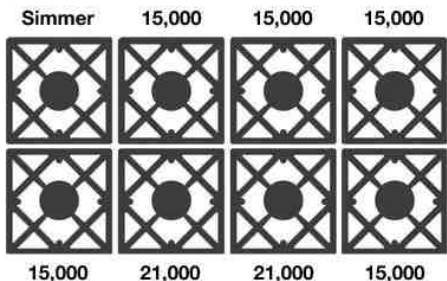

FREESTANDING RANGES: 48" CULINARY SERIES – SEALED BURNER BURNER

BlueStar Model Number Guide:

Base Model (RCS48SBV2) 8 Burners | Natural Gas | Stainless Steel Finish | Standard Trim	Change to LP Gas Add (L) for LP/Propane Gas	Add code below for desired color (C) 190 Standard RAL (Semi-Gloss) Colors (CF) Specialty Finish (190 Matte RAL, Precious Metals & Textures) (CC) Custom Colors	Add (PLT) for Plated Trim Includes plated bezels, door handle, handle end and logo. See available options below.

Model	Description (* Denotes item that must be specified)	UMRP	MSRP
Natural Gas Models: 48" Culinary Series – Sealed Burner			
RCS48SBV2	8 Burner | Nat Gas | Stainless Steel | Standard Trim	$7,695	$9,055
RCS48SBV2PLT	8 Burner | Nat Gas | Stainless Steel | Plated Trim*	$9,180	$10,800
RCS48SBV2C	8 Burner | Nat Gas | Std RAL Color* | Standard Trim	$8,590	$10,105
RCS48SBV2CPLT	8 Burner | Nat Gas | Std RAL Color* | Plated Trim*	$10,075	$11,855
RCS48SBV2CF	8 Burner | Nat Gas | Specialty Finish* | Standard Trim	$9,290	$10,930
RCS48SBV2CFPLT	8 Burner | Nat Gas | Specialty Finish* | Plated Trim*	$10,775	$12,675
RCS48SBV2CC	8 Burner | Nat Gas | Custom Color* | Standard Trim	$10,335	$12,160
RCS48SBV2CCPLT	8 Burner | Nat Gas | Custom Color* | Plated Trim*	$11,820	$13,905
LP/Propane Models: 48" Culinary Series – Sealed Burner			
RCS48SBV2L	8 Burner | LP Gas | Stainless Steel | Standard Trim	$7,695	$9,055
RCS48SBV2LPLT	8 Burner | LP Gas | Stainless Steel | Plated Trim*	$9,180	$10,800
RCS48SBV2LC	8 Burner | LP Gas | Std RAL Color* | Standard Trim	$8,590	$10,105
RCS48SBV2LCPLT	8 Burner | LP Gas | Std RAL Color* | Plated Trim*	$10,075	$11,855
RCS48SBV2LCF	8 Burner | LP Gas | Specialty Finish* | Standard Trim	$9,290	$10,930
RCS48SBV2LCFPLT	8 Burner | LP Gas | Specialty Finish* | Plated Trim*	$10,775	$12,675
RCS48SBV2LCC	8 Burner | LP Gas | Custom Color* | Standard Trim	$10,335	$12,160
RCS48SBV2LCCPLT	8 Burner | LP Gas | Custom Color* | Plated Trim*	$11,820	$13,905
BACKGUARD OPTIONS:			
All BlueStar freestanding appliances must be installed with a UL approved backguard. Unless otherwise specified, an island trim UL approved backguard will be entered at no charge.			
IT48SB	Island Trim (Included)	$655	$770
BG648SB	6" Backguard	$710	$835
KNOB & PAINTED BODY SIDE OPTIONS: (Total Knobs: 10)			
Painted Body Sides	Add Painted Sides (All colors)	$470	$555
SS – KNOB	Brushed Stainless Steel Knob	$60 ea.	$70 ea.
PAINT – C - KNOB	Standard 190 RAL Color Knob	$90 ea.	$105 ea.
PAINT – CF - KNOB	Specialty Finish (Matte RAL; Textured RAL or Precious Metals) Knob	$140 ea.	$165 ea.
PLATED – KNOB	Plated Trim Knob (See options below)	$180 ea.	$210 ea.
PLATED TRIM OPTIONS: (Includes bezels, door handle, handle ends and logo)			
Antique Brass, Brushed Brass, Polished Brass, Antique Copper, Brushed Copper, Polished Copper, Chrome, Oil Rubbed Bronze & Pewter			
See page 31 for additional customization and accessories for Freestanding Ranges			

FEATURES:

- Sealed burner design with up to 21,000 BTUs of power (18,000 BTUs on LP/Propane models)
- Precise simmer burner
- Extra-large convection oven with 1850° infrared broiler that accommodates a full size 18" x 26" commercial baking sheet.
- 24" depth for compatibility with standard kitchen cabinetry
- Available in 1,000+ colors and finishes

PRODUCT SPECIFICATIONS: