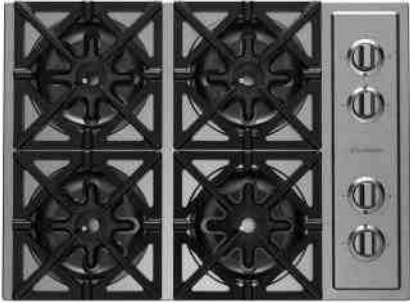

DROP-IN COOKTOPS: 30" & 36" RBCT SERIES

BlueStar Model Number Guide:

Base Model (RBCT304BSSV2) 4 Burners | Natural Gas | Stainless Steel Finish | Standard Trim	Change to LP Gas Add (L) for LP/Propane Gas	Add code below for desired color Not available on Rangetop or Cooktop models	Add (PLT) for Plated Trim Includes plated bezels and logo. See available options below.

Model	Description (* Denotes item that must be specified)	UMRP	MSRP
Natural Gas Models: 30" Drop-In Cooktop			
RBCT304BSSV2	4 Burners | Nat Gas | Stainless Steel | Std Trim	$2,095	$2,465
RBCT304BSSV2PLT	4 Burners | Nat Gas | Stainless Steel | Plated Trim*	$2,590	$3,045
LP/Propane Models: 30" Drop-In Cooktop			
RBCT304BSSV2L	4 Burners | LP Gas | Stainless Steel | Std Trim	$2,095	$2,465
RBCT304BSSV2LPLT	4 Burners | LP Gas | Stainless Steel | Plated Trim*	$2,590	$3,045
KNOB OPTIONS: (Total Knobs: 4)			
STD BLACK – KNOB	Black Knob	$60 ea.	$70 ea.
PAINT – C - KNOB	Standard 190 RAL Color Knob	$90 ea.	$105 ea.
PAINT – CF - KNOB	Specialty Finish (Matte RAL; Textured RAL or Precious Metals) Knob	$140 ea.	$165 ea.
PLATED – KNOB	Plated Trim Knob (See options below)	$180 ea.	$210 ea.
PLATED TRIM OPTIONS: (Includes bezels and logo)			
Antique Brass, Brushed Brass, Polished Brass, Antique Copper, Brushed Copper, Polished Copper, Chrome, Oil Rubbed Bronze & Pewter