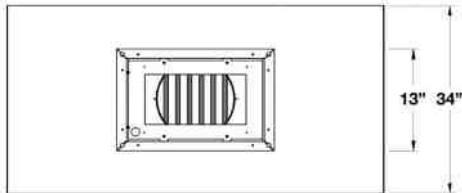

DESIGNER SERIES: MANHATTAN ISLAND HOODS

BlueStar Model Number Guide:	Base Model (BS-MANH-I-XX-SS) Manhattan Island | Unit Width	Add code below for desired color Reference color pricing below	Add (PLT) for Metal Strapping Available through custom quote only at quote@bluestarcooking.com

FEATURES:

- Commercial grade stainless steel construction
- Welded seamless corners
- Commercial style stainless steel baffle filter system
- 3-speed blower/variable light control
- 30" & 36" models: 600 CFM internal fan included
  (Must be included on order)
- Accommodates top discharge only
- Included duct cover heights: 18", 24", 30" & 36"
  (Must be specified on order.)
- Remote and In-line fans available

CUSTOMIZATION OPTIONS:

- 1,000+ Colors & Finishes
- Designer Metals
- Custom strapping & rivets
- Full custom options

Model	Description (* Denotes item that must be specified)	UMRP	MSRP
BS-MANH-I-30-SS	30" Manhattan | Stainless Steel | 600 CFM Blower	$ 2,700	$ 3,175
BS-MANH-I-36-SS	30" Manhattan | Stainless Steel | 600 CFM Blower	$ 3,120	$ 3,670
BS-MANH-I-42-SS	30" Manhattan | Stainless Steel | 600 CFM Blower	$ 3,475	$ 4,090
BS-MANH-I-48-SS	30" Manhattan | Stainless Steel | 600 CFM Blower	$ 3,595	$ 4,230
BS-MANH-I-54-SS	30" Manhattan | Stainless Steel | 600 CFM Blower	$ 3,595	$ 4,230
BS-MANH-I-60-SS	30" Manhattan | Stainless Steel | 600 CFM Blower	$ 4,695	$ 5,525
BS-MANH-I-66-SS	30" Manhattan | Stainless Steel | 600 CFM Blower	$ 4,895	$ 5,760

DUCT COVERS FOR INCLINE HOODS:

Refer to page 89 for all Manhattan Island hood duct cover options

- Included duct cover heights: 18", 24", 30" & 36" | Also available in 42" & 48" for additional charge

Refer to page 91 for Ventilation Hood Accessories

NOTE: HOOD MUST BE MOUNTED TO CEILING AND CEILING ACCESS MAY BE REQUIRED. PLEASE REFERENCE THE INSTALLATION MANUAL ON BLUESTARCOOKING.COM FOR DETAILS

NOTE: MUST ORDER DUCT COVER FOR BLOWER & MOUNTING PURPOSES. MINIMUM 18" HIGH

BLOWER OPTIONS	IN-HOOD		IN-LINE		REMOTE		DISCHARGE	
	600	1200	600	1200	1000	1400	TOP	REAR
CFM POWER	600	1200	600	1200	1000	1400		
MODEL #	PH-CFM-600	PH-CFM-1200	PH-INLB600	PH-INBL1200	PH-1000CFMR	PH-1400CFMR		
UMRP	$695	$995	$1,095	$1,345	$1,345	$1,445		
BS-MANH-I-30-SS	•		•		•		•	
BS-MANH-I-36-SS	•	•	•	•	•	•	•	
BS-MANH-I-42-SS	•	•	•	•	•	•	•	
BS-MANH-I-48-SS	•	•	•	•	•	•	•	
BS-MANH-I-54-SS	•	•	•	•	•	•	•	
BS-MANH-I-60-SS	•	•	•	•	•	•	•	
BS-MANH-I-66-SS	•	•	•	•	•	•	•	

Denotes blower compatible with specific ventilation hood size. ATEX In-line and HY-EX Remote designated blowers are not compatible with this ventilation hood.