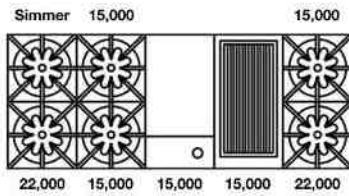

FREESTANDING RANGES: 60" NOVA (RNB) SERIES

60" Nova (RNB) Series with 12" Griddle & Charbroiler

Model	Description (* Denotes item that must be specified)	UMRP	MSRP
Natural Gas Models: 60" Nova Series with 12" Griddle & Charbroiler			
RNB606GCBV2	6 Burner | 12" Griddle & Char Br. | Nat Gas | Stainless Steel | Standard Trim	$16,295	$19,170
RNB606GCBV2PLT	6 Burner | 12" Griddle & Char Br. | Nat Gas | Stainless Steel | Plated Trim*	$18,000	$21,175
RNB606GCBV2C	6 Burner | 12" Griddle & Char Br. | Nat Gas | Std RAL Paint* | Standard Trim	$17,190	$20,225
RNB606GCBV2CPLT	6 Burner | 12" Griddle & Char Br. | Nat Gas | Std RAL Paint* | Plated Trim*	$18,895	$22,230
RNB606GCBV2CF	6 Burner | 12" Griddle & Char Br. | Nat Gas | Specialty Finish* | Standard Trim	$17,890	$21,045
RNB606GCBV2CFPLT	6 Burner | 12" Griddle & Char Br. | Nat Gas | Specialty Finish* | Plated Trim*	$19,595	$23,055
RNB606GCBV2CC	6 Burner | 12" Griddle & Char Br. | Nat Gas | Custom Color* | Standard Trim	$18,935	$22,275
RNB606GCBV2CCPLT	6 Burner | 12" Griddle & Char Br. | Nat Gas | Custom Color* | Plated Trim*	$22,640	$24,280
LP/Propane Models: 60" Nova Series with 12" Griddle & Charbroiler			
RNB606GCBV2L	6 Burner | 12" Griddle & Char Br. | LP Gas | Stainless Steel | Standard Trim	$16,295	$19,170
RNB606GCBV2LPLT	6 Burner | 12" Griddle & Char Br. | LP Gas | Stainless Steel | Plated Trim*	$18,000	$21,175
RNB606GCBV2LC	6 Burner | 12" Griddle & Char Br. | LP Gas | Std RAL Paint* | Standard Trim	$17,190	$20,225
RNB606GCBV2LCPLT	6 Burner | 12" Griddle & Char Br. | LP Gas | Std RAL Paint* | Plated Trim*	$18,895	$22,230
RNB606GCBV2LCF	6 Burner | 12" Griddle & Char Br. | LP Gas | Specialty Finish* | Standard Trim	$17,890	$21,045
RNB606GCBV2LCFPLT	6 Burner | 12" Griddle & Char Br. | LP Gas | Specialty Finish* | Plated Trim*	$19,595	$23,055
RNB606GCBV2LCC	6 Burner | 12" Griddle & Char Br. | LP Gas | Custom Color* | Standard Trim	$18,935	$22,275
RNB606GCBV2LCCPLT	6 Burner | 12" Griddle & Char Br. | LP Gas | Custom Color* | Plated Trim*	$22,640	$24,280
Customization & Accessory Options: (See page 20) | Total Knobs: 10