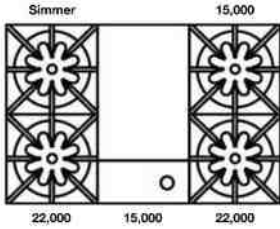

RANGETOPS: 36" NOVA (RNB) SERIES

36" Nova (RNB) Rangetop with 12" Griddle

Model	Description (* Denotes item that must be specified)	UMRP	MSRP
Natural Gas Models: 36" Nova Series Rangetop with 12" Griddle			
RGTNB364GV2	4 Burner | 12" Griddle | Nat Gas | Stainless Steel | Standard Trim	$4,495	$5,290
RGTNB364GV2PLT	4 Burner | 12" Griddle | Nat Gas | Stainless Steel | Plated Trim*	$5,210	$6,130
LP/Propane Models: 36" Nova Series Rangetop with 12" Griddle			
RGTNB364GV2L	4 Burner | 12" Griddle | LP Gas | Stainless Steel | Standard Trim	$4,495	$5,290
RGTNB364GV2LPLT	4 Burner | 12" Griddle | LP Gas | Stainless Steel | Plated Trim*	$5,210	$6,130
Customization & Accessory Options: (See page 41) | Total Knobs: 5