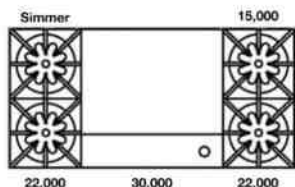

48" Nova (RNB) Rangetop with 24" Griddle

Natural Gas Models: 48" Nova Series Rangetop with 24" Griddle			
RGTNB2484GV2	4 Burner | 24" Griddle | Nat Gas | Stainless Steel | Standard Trim	$5,995	$7,055
RGTNB2484GV2PLT	4 Burner | 24" Griddle | Nat Gas | Stainless Steel | Plated Trim*	$6,945	$8,170
LP/Propane Models: 48" Nova Series Rangetop with 24" Griddle			
RGTNB2484GV2L	4 Burner | 24" Griddle | LP Gas | Stainless Steel | Standard Trim	$5,995	$7,055
RGTNB2484GV2LPLT	4 Burner | 24" Griddle | LP Gas | Stainless Steel | Plated Trim*	$6,945	$8,170
Customization & Accessory Options: (See page 43) | Total Knobs: 6