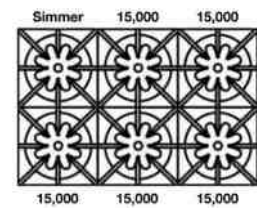

RCS366BV2

FEATURES:

- 15,000 BTU Nova™ open burners
- Precise 130° simmer burner
- Extra-large convection oven with 1850° infrared broiler that accommodates a full size 18" x 26" commercial baking sheet
- Available in stainless steel only

PRODUCT SPECIFICATIONS:

• 30" Unit Dimensions:	29.875W x 24"D x 36.75"H
• 36" Unit Dimensions:	35.875"W x 24"D x 36.75"H
• 30" Oven Interior:	26.25"W x 20"D x 15"H
• 36" Oven Interior:	29"W x 20"D x 15"H
• Electrical Requirements:	120V, 60Hz, 15 AMPS, 1PH
• Gas Pressure:	NAT: 5.0" WC, LP 10.0" WC
• Gas Line Size:	½"
• 30" Unit Weight:	420 lbs.
• 36" Unit Weight:	470 lbs.