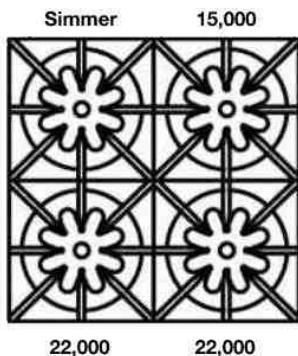

RANGETOPS: 24" NOVA (RNB) SERIES

BlueStar Model Number Guide:

Base Model (RGTNB244BV2) 4 Burners | Natural Gas | Stainless Steel Finish | Standard Trim	Change to LP Gas Add (L) for LP/Propane Gas	Add code below for desired color Not available on Rangetop or Cooktop models	Add (PLT) for Plated Trim Includes plated bezels and logo. See available options below.

Model	Description (* Denotes item that must be specified)	UMRP	MSRP
Natural Gas Models: 24" Nova Series Rangetop			
RGTNB244BV2	4 Burners | Nat Gas | Stainless Steel | Std Trim	$3,795	$4,465
RGTNB244BV2PLT	4 Burners | Nat Gas | Stainless Steel | Plated Trim*	$4,290	$5,045
LP/Propane Models: 24" Nova Series Rangetop			
RGTNB244BV2L	4 Burners | LP Gas | Stainless Steel | Std Trim	$3,795	$4,465
RGTNB244BV2LPLT	4 Burners | LP Gas | Stainless Steel | Plated Trim*	$4,290	$5,045
BACKGUARD OPTIONS:			
All BlueStar freestanding appliances must be installed with a UL approved backguard. Unless otherwise specified, an island trim UL approved backguard will be entered at no charge.			
IT24BSP	Island Trim (Included)	$385	$455
BG624BSP	6" Backguard	$415	$490
BG2417BSP	17" Backguard	$765	$900
SDHS24BSP	24" High Shelf	$995	$1,170
KNOB OPTIONS: (Total Knobs: 4)			
STD BLACK – KNOB	RCS Series Black Knob (Ordered with unit)	N/C	N/C
PAINT – C - KNOB	Standard 190 RAL Color Knob	$90 ea.	$105 ea.
PAINT – CF - KNOB	Specialty Finish (Matte RAL; Textured RAL or Precious Metals) Knob	$140 ea.	$165 ea.
PLATED – KNOB	Plated Trim Knob (See options below)	$180 ea.	$210 ea.
PLATED TRIM OPTIONS: (Includes bezels and logo)			
Antique Brass, Brushed Brass, Polished Brass, Antique Copper, Brushed Copper, Polished Copper, Chrome, Oil Rubbed Bronze & Pewter			
See page 51 for additional customization and accessories for Rangetops and Cooktops			

FEATURES:

- 22,000 BTU UltraNova™ burners & 15,000 BTU Nova™ burners
- Precise 130° simmer burner
- Available with all burners or add integrated griddle, charbroiler or French top
- Integrated wok cooking
- Handcrafted in Pennsylvania since 1880

PRODUCT SPECIFICATIONS:

- Unit Dimensions: 23.875"W x 24"D x 8.625"H
- Electrical Reqs: 120V, 60Hz, 15 AMPS, 1PH
- Gas Pressure: NAT: 5.0" WC, LP 10.0" WC
- Gas Line Size: ½"
- Unit Weight: 185 lbs.