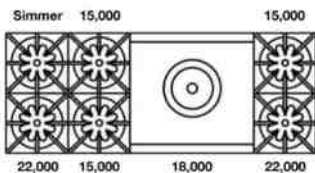

Natural Gas Models: 60" Nova Series Rangetop with 24" French Top			
RGTNB2606FTV2	6 Burner | 24" French Top | Nat Gas | Stainless Steel | Standard Trim	$9,295	$10,935
RGTNB2606FTV2PLT	6 Burner | 24" French Top | Nat Gas | Stainless Steel | Plated Trim*	$10,485	$12,335
LP/Propane Models: 60" Nova Series Rangetop with 24" French Top			
RGTNB2606FTV2L	6 Burner | 24" French Top | LP Gas | Stainless Steel | Standard Trim	$9,295	$10,935
RGTNB2606FTV2LPLT	6 Burner | 24" French Top | LP Gas | Stainless Steel | Plated Trim*	$10,485	$12,335
Customization & Accessory Options: (See page 46) | Total Knobs: 7