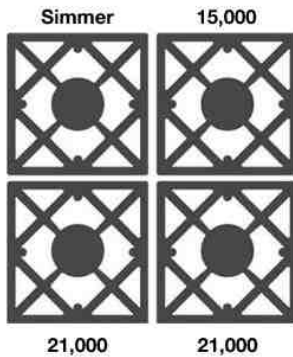

FREESTANDING RANGES: 24" CULINARY SERIES – SEALED BURNER BURNER

BlueStar Model Number Guide:

Base Model (RCS24SBV2) 4 Burners | Natural Gas | Stainless Steel Finish | Standard Trim	Change to LP Gas Add (L) for LP/Propane Gas	Add code below for desired color (C) 190 Standard RAL (Semi-Gloss) Colors (CF) Specialty Finish (190 Matte RAL, Precious Metals & Textures) (CC) Custom Colors	Add (PLT) for Plated Trim Includes plated bezels, door handle, handle end and logo. See available options below.

FEATURES:

- Sealed burner design with up to 21,000 BTUs of power (18,000 BTUs on LP/Propane models)
- Precise simmer burner
- Extra-large convection oven with 1850° infrared broiler that accommodates a half size 18" x 13" commercial baking sheet.
- 24" depth for compatibility with standard kitchen cabinetry
- Available in 1,000+ colors and finishes

PRODUCT SPECIFICATIONS:

- Unit Dimensions: 23.875"W x 24"D x 36.75"H
- Oven Interior: 20.25"W x 20"D x 15"H
- Electrical Reqs: 120V, 60Hz, 15 AMPS, 1PH
- Gas Pressure: NAT: 5.0" WC, LP 10.0" WC
- Gas Line Size: ½"
- Unit Weight: 365 lbs