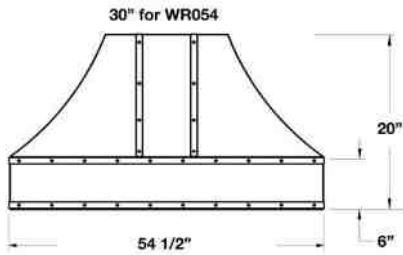

DESIGNER SERIES: 42", 48", 54", 60" & 66" WRANGLER WALL HOODS

** Additional 1/2" in width includes strapping & rivets **

42" WRANGLER HOODS		UMRP	MSRP
WR042MLPLT	Body: Stainless Steel | Strap/Rivets: Stainless Steel	$ 6,295	$ 7,405
WR042MLPLTD	Body: Stainless Steel | Strap/Rivets: Des. Metal*	$ 7,350	$ 8,645
WR042MLPLTC	Body: Std RAL Color* | Strap/Rivets: Stainless Steel	$ 7,190	$ 8,460
WR042MLPLTDC	Body: Std RAL Color* | Strap/Rivets: Des Metal*	$ 8,245	$ 9,700
WR042MLPLTCF	Body: Spec. Finish* | Strap/Rivets: Stainless Steel	$ 7,890	$ 9,280
WR042MLPLTDCF	Body: Spec. Finish* | Strap/Rivets: Des. Metal*	$ 8,945	$ 10,525
WR042MLPLTCC	Body: Custom Color* | Strap/Rivets: Stainless Steel	$ 8,935	$ 10,510
WR042MLPLTDCC	Body: Custom Color* | Strap/Rivets: Des. Metal*	$ 9,990	$ 11,755
48" WRANGLER HOODS		UMRP	MSRP
WR048MLPLT	Body: Stainless Steel | Strap/Rivets: Stainless Steel	$ 6,395	$ 7,525
WR048MLPLTD	Body: Stainless Steel | Strap/Rivets: Des. Metal*	$ 7,670	$ 9,025
WR048MLPLTC	Body: Std RAL Color* | Strap/Rivets: Stainless Steel	$ 7,290	$ 8,575
WR048MLPLTDC	Body: Std RAL Color* | Strap/Rivets: Des Metal*	$ 8,565	$ 10,075
WR048MLPLTCF	Body: Spec. Finish* | Strap/Rivets: Stainless Steel	$ 7,990	$ 9,400
WR048MLPLTDCF	Body: Spec. Finish* | Strap/Rivets: Des. Metal*	$ 9,265	$ 10,900
WR048MLPLTCC	Body: Custom Color* | Strap/Rivets: Stainless Steel	$ 9,035	$ 10,630
WR048MLPLTDCC	Body: Custom Color* | Strap/Rivets: Des. Metal*	$ 10,310	$ 12,130
54" WRANGLER HOODS		UMRP	MSRP
WR054MLPLT	Body: Stainless Steel | Strap/Rivets: Stainless Steel	$ 6,495	$ 7,640
WR054MLPLTD	Body: Stainless Steel | Strap/Rivets: Des. Metal*	$ 7,770	$ 9,140
WR054MLPLTC	Body: Std RAL Color* | Strap/Rivets: Stainless Steel	$ 7,390	$ 8,695
WR054MLPLTDC	Body: Std RAL Color* | Strap/Rivets: Des Metal*	$ 8,665	$ 10,195
WR054MLPLTCF	Body: Spec. Finish* | Strap/Rivets: Stainless Steel	$ 8,090	$ 9,520
WR054MLPLTDCF	Body: Spec. Finish* | Strap/Rivets: Des. Metal*	$ 9,365	$ 11,020
WR054MLPLTCC	Body: Custom Color* | Strap/Rivets: Stainless Steel	$ 9,135	$ 10,745
WR054MLPLTDCC	Body: Custom Color* | Strap/Rivets: Des. Metal*	$ 10,410	$ 12,245
60" WRANGLER HOODS		UMRP	MSRP
WR060MLPLT	Body: Stainless Steel | Strap/Rivets: Stainless Steel	$ 6,595	$ 7,760
WR060MLPLTD	Body: Stainless Steel | Strap/Rivets: Des. Metal*	$ 8,080	$ 9,505
WR060MLPLTC	Body: Std RAL Color* | Strap/Rivets: Stainless Steel	$ 7,490	$ 8,810
WR060MLPLTDC	Body: Std RAL Color* | Strap/Rivets: Des Metal*	$ 8,975	$ 10,560
WR060MLPLTCF	Body: Spec. Finish* | Strap/Rivets: Stainless Steel	$ 8,190	$ 9,635
WR060MLPLTDCF	Body: Spec. Finish* | Strap/Rivets: Des. Metal*	$ 9,675	$ 11,380
WR060MLPLTCC	Body: Custom Color* | Strap/Rivets: Stainless Steel	$ 9,235	$ 10,865
WR060MLPLTDCC	Body: Custom Color* | Strap/Rivets: Des. Metal*	$ 10,720	$ 12,610
66" WRANGLER HOODS		UMRP	MSRP
WR066MLPLT	Body: Stainless Steel | Strap/Rivets: Stainless Steel	$ 6,695	$ 7,875
WR066MLPLTD	Body: Stainless Steel | Strap/Rivets: Des. Metal*	$ 8,180	$ 9,625
WR066MLPLTC	Body: Std RAL Color* | Strap/Rivets: Stainless Steel	$ 7,590	$ 8,930
WR066MLPLTDC	Body: Std RAL Color* | Strap/Rivets: Des Metal*	$ 9,075	$ 10,675
WR066MLPLTCF	Body: Spec. Finish* | Strap/Rivets: Stainless Steel	$ 8,290	$ 9,755
WR066MLPLTDCF	Body: Spec. Finish* | Strap/Rivets: Des. Metal*	$ 9,775	$ 11,500
WR066MLPLTCC	Body: Custom Color* | Strap/Rivets: Stainless Steel	$ 9,335	$ 10,980
WR066MLPLTDCC	Body: Custom Color* | Strap/Rivets: Des. Metal*	$ 10,820	$ 12,730