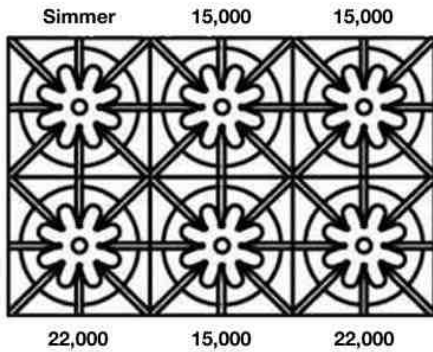

FREESTANDING RANGES: 36" NOVA (RNB) SERIES

BlueStar Model Number Guide:

Base Model (RNB366BV2) 6 Burners | Natural Gas | Stainless Steel Finish | Standard Trim	Change to LP Gas Add (L) for LP/Propane Gas	Add code below for desired color (C) 190 Standard RAL (Semi-Gloss) Colors (CF) Specialty Finish (190 Matte RAL, Precious Metals & Textures) (CC) Custom Colors	Add (PLT) for Plated Trim Includes plated bezels, door handle, handle end and logo. See available options below.

FEATURES:

- 22,000 BTU UltraNova™ burners & 15,000 BTU Nova™ burners
- Precise 130° simmer burner
- Available with all burners or add integrated griddle, charbroiler or French top
- Extra-large convection oven with 1850° infrared broiler that accommodates a full size 18" x 26" commercial baking sheet
- Includes full extension rack
- Integrated wok cooking
- Available with swing doors
- Available in 1,000+ colors & finishes plus additional customization options

PRODUCT SPECIFICATIONS:

- Unit Dimensions: 35.875"W x 24"D x 36.75"H
- Oven Interior: 29"W x 20"D x 15"H
- Electrical Reqs: 120V, 60Hz, 15 AMPS, 1PH
- Gas Pressure: NAT: 5.0" WC, LP 10.0" WC
- Gas Line Size: ½
- Unit Weight: 470 lbs.