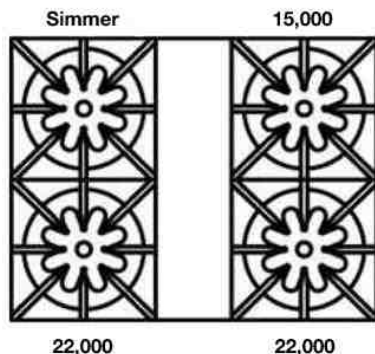

RANGETOPS: 30" NOVA (RNB) SERIES

BlueStar Model Number Guide:

Base Model (RGTNB304BV2) 4 Burners | Natural Gas | Stainless Steel Finish | Standard Trim	Change to LP Gas Add (L) for LP/Propane Gas	Add code below for desired color Not available on Rangetop or Cooktop models	Add (PLT) for Plated Trim Includes plated bezels and logo. See available options below.

Model	Description (* Denotes item that must be specified)	UMRP	MSRP
Natural Gas Models: 30" Nova Series Rangetop			
RGTNB304BV2	4 Burners | Nat Gas | Stainless Steel | Std Trim	$3,895	$4,580
RGTNB304BV2PLT	4 Burners | Nat Gas | Stainless Steel | Plated Trim*	$4,390	$5,165
LP/Propane Models: 30" Nova Series Rangetop			
RGTNB304BV2L	4 Burners | LP Gas | Stainless Steel | Std Trim	$3,895	$4,580
RGTNB304BV2LPLT	4 Burners | LP Gas | Stainless Steel | Plated Trim*	$4,390	$5,165
BACKGUARD OPTIONS:			
All BlueStar freestanding appliances must be installed with a UL approved backguard. Unless otherwise specified, an island trim UL approved backguard will be entered at no charge.			
IT30BSP	Island Trim (Included)	$385	$455
BG630BSP	6" Backguard	$415	$490
BG3017BSP	17" Backguard	$765	$900
SDHS30BSP	24" High Shelf	$995	$1,170
KNOB OPTIONS: (Total Knobs: 4)			
STD BLACK – KNOB	RCS Series Black Knob (Ordered with unit)	N/C	N/C
PAINT – C - KNOB	Standard 190 RAL Color Knob	$90 ea.	$105 ea.
PAINT – CF - KNOB	Specialty Finish (Matte RAL; Textured RAL or Precious Metals) Knob	$140 ea.	$165 ea.
PLATED – KNOB	Plated Trim Knob (See options below)	$180 ea.	$210 ea.
PLATED TRIM OPTIONS: (Includes bezels and logo)			
Antique Brass, Brushed Brass, Polished Brass, Antique Copper, Brushed Copper, Polished Copper, Chrome, Oil Rubbed Bronze & Pewter			
See page 51 for additional customization and accessories for Rangetops and Cooktops			

FEATURES:

- 22,000 BTU UltraNova™ burners & 15,000 BTU Nova™ burners
- Precise 130° simmer burner
- Integrated wok cooking
- Handcrafted in Pennsylvania since 1880

PRODUCT SPECIFICATIONS:

- Unit Dimensions: 29.875"W x 24"D x 8.625"H
- Electrical Reqs: 120V, 60Hz, 15 AMPS, 1PH
- Gas Pressure: NAT: 5.0" WC, LP 10.0" WC
- Gas Line Size: ½"
- Unit Weight: 200 lbs.