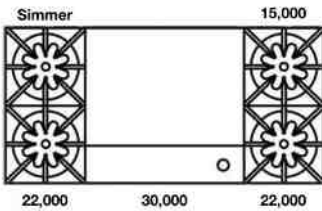

FREESTANDING RANGES: 48" NOVA (RNB) SERIES

48" Nova (RNB) Series with 24" Griddle

Model	Description (* Denotes item that must be specified)	UMRP	MSRP
Natural Gas Models: 48" Nova (RNB) Series with 24" Griddle			
RNB484GBV2	4 Burner | 24" Griddle | Nat Gas | Stainless Steel | Standard Trim	$11,695	$13,760
RNB484GBV2PLT	4 Burner | 24" Griddle | Nat Gas | Stainless Steel | Plated Trim*	$13,180	$15,505
RNB484GBV2C	4 Burner | 24" Griddle | Nat Gas | Std RAL Paint* | Standard Trim	$12,590	$14,810
RNB484GBV2CPLT	4 Burner | 24" Griddle | Nat Gas | Std RAL Paint* | Plated Trim*	$14,075	$16,560
RNB484GBV2CF	4 Burner | 24" Griddle | Nat Gas | Specialty Finish* | Standard Trim	$13,290	$15,635
RNB484GBV2CFPLT	4 Burner | 24" Griddle | Nat Gas | Specialty Finish* | Plated Trim*	$14,775	$17,380
RNB484GBV2CC	4 Burner | 24" Griddle | Nat Gas | Custom Color* | Standard Trim	$14,335	$16,865
RNB484GBV2CCPLT	4 Burner | 24" Griddle | Nat Gas | Custom Color* | Plated Trim*	$15,820	$18,610
LP/Propane Models: 48" Nova (RNB) Series with 24" Griddle			
RNB484GBV2L	4 Burner | 24" Griddle | LP Gas | Stainless Steel | Standard Trim	$11,695	$13,760
RNB484GBV2LPLT	4 Burner | 24" Griddle | LP Gas | Stainless Steel | Plated Trim*	$13,180	$15,505
RNB484GBV2LC	4 Burner | 24" Griddle | LP Gas | Std RAL Paint* | Standard Trim	$12,590	$14,810
RNB484GBV2LCPLT	4 Burner | 24" Griddle | LP Gas | Std RAL Paint* | Plated Trim*	$14,075	$16,560
RNB484GBV2LCF	4 Burner | 24" Griddle | LP Gas | Specialty Finish* | Standard Trim	$13,290	$15,635
RNB484GBV2LCFPLT	4 Burner | 24" Griddle | LP Gas | Specialty Finish* | Plated Trim*	$14,775	$17,380
RNB484GBV2LCC	4 Burner | 24" Griddle | LP Gas | Custom Color* | Standard Trim	$14,335	$16,865
RNB484GBV2LCCPLT	4 Burner | 24" Griddle | LP Gas | Custom Color* | Plated Trim*	$15,820	$18,610
Customization & Accessory Options: (See page 16) | Total Knobs: 8