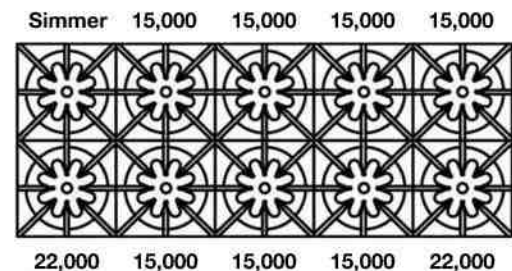

RANGETOPS: 60" NOVA (RNB) SERIES

BlueStar Model Number Guide:			
Base Model (RGTNB6010BV2) 10 Burners | Natural Gas | Stainless Steel Finish | Standard Trim	Change to LP Gas Add (L) for LP/Propane Gas	Add code below for desired color Not available on Rangetop or Cooktop models	Add (PLT) for Plated Trim Includes plated bezels and logo. See available options below.

Model	Description (* Denotes item that must be specified)	UMRP	MSRP
Natural Gas Models: 60" Nova Series Rangetop			
RGTNB6010BV2	10 Burners | Nat Gas | Stainless Steel | Std Trim	$8,595	$10,110
RGTNB6010BV2PLT	10 Burners | Nat Gas | Stainless Steel | Plated Trim*	$9,785	$11,510
LP/Propane Models: 60" Nova Series Rangetop			
RGTNB6010BV2L	10 Burners | LP Gas | Stainless Steel | Std Trim	$8,595	$10,110
RGTNB6010BV2LPLT	10 Burners | LP Gas | Stainless Steel | Plated Trim*	$9,785	$11,510
BACKGUARD OPTIONS:			
All BlueStar freestanding appliances must be installed with a UL approved backguard. Unless otherwise specified, an island trim UL approved backguard will be entered at no charge.			
IT60BSP	Island Trim (Included)	$825	$970
BG660BSP	6" Backguard	$1,045	$1,230
BG6017BSP	17" Backguard	$1,695	$1,995
SDHS60BSP	24" High Shelf	$1,975	$2,325
KNOB OPTIONS: (Total Knobs: 10)			
STD BLACK – KNOB	RCS Series Black Knob (Ordered with unit)	N/C	N/C
PAINT – C - KNOB	Standard 190 RAL Color Knob	$90 ea.	$105 ea.
PAINT – CF - KNOB	Specialty Finish (Matte RAL; Textured RAL or Precious Metals) Knob	$140 ea.	$165 ea.
PLATED – KNOB	Plated Trim Knob (See options below)	$180 ea.	$210 ea.
PLATED TRIM OPTIONS: (Includes bezels and logo)			
Antique Brass, Brushed Brass, Polished Brass, Antique Copper, Brushed Copper, Polished Copper, Chrome, Oil Rubbed Bronze & Pewter			
See page 51 for additional customization and accessories for Rangetops and Cooktops			

FEATURES:

- 22,000 BTU UltraNova™ burners & 15,000 BTU Nova™ burners
- Precise 130° simmer burner
- Available with all burners or add integrated griddle, charbroiler or French top
- Integrated wok cooking
- Handcrafted in Pennsylvania since 1880

PRODUCT SPECIFICATIONS:

- Unit Dimensions: 59.875"W x 24"D x 8.625"H
- Electrical Reqs: 120V, 60Hz, 15 AMPS, 1PH
- Gas Pressure: NAT: 5.0" WC, LP 10.0" WC
- Gas Line Size: ¾"
- Unit Weight: 330 lbs.