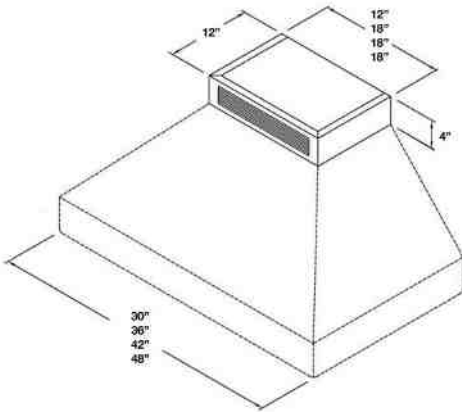

RECIRCULATING KITS: CHIMNEY WALL HOODS

Model	Description	UMRP	MSRP
PH-RHKC-30-SS	30" Chimney Recirculating Kit	$ 895	$ 1,055
PH-RHKC-36-SS	36" Chimney Recirculating Kit	$ 945	$ 1,110
PH-RHKC-42-SS	42" Chimney Recirculating Kit	$ 945	$ 1,110
PH-RHKC-48-SS	48" Chimney Recirculating Kit	$ 945	$ 1,110

FEATURES:

- Seamed construction
- Includes charcoal filter
- Stainless steel finish
- Use only with 600 CFM In-hood fan - *Sold separately*
- Compatible with Pyramid and Hampton hoods only
- Duct cover can not be attached above recirculating kits