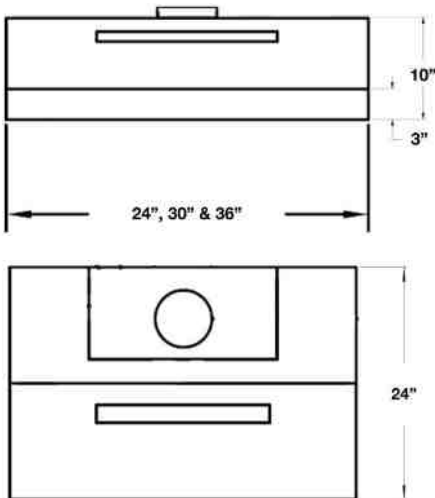

PROFESSIONAL SERIES: LOW PROFILE RECIRCULATING WALL HOOD

FEATURES:

- Commercial grade stainless steel construction
- Welded seamless corners
- Commercial style stainless steel baffle filter system
- 4-speed blower/variable light control
- Accommodates top discharge only
- 520 CFM internal fan included (Only blower option available for this model)
- Halogen lamps with dimmer control

CUSTOMIZATION OPTIONS:

- 1,000+ Colors & Finishes

Model	Description (* Denotes item that must be specified)	UMRP	MSRP
BS-LPLR024V2	24" Low Profile Recirc | Stainless Steel | 600 CFM Blower	$1,395	$1,640
BS-LPLR024V2C	24" Low Profile Recirc | Std RAL Color* | 600 CFM Blower	$2,090	$2,460
BS-LPLR024V2CF	24" Low Profile Recirc | Specialty Finish* | 600 CFM Blower	$2,770	$3,260
BS-LPLR024V2CC	24" Low Profile Recirc | Custom Color* | 600 CFM Blower	$3,760	$4,425
LR030LP	30" Low Profile Recirc | Stainless Steel | 600 CFM Blower	$1,495	$1,760
LR030LPC	30" Low Profile Recirc | Std RAL Color* | 600 CFM Blower	$2,190	$2,575
LR030LPCF	30" Low Profile Recirc | Specialty Finish* | 600 CFM Blower	$2,870	$3,375
LR030LPCC	30" Low Profile Recirc | Custom Color* | 600 CFM Blower	$3,860	$4,540
LR036LP	36" Low Profile Recirc | Stainless Steel	$1,595	$1,875
LR036LPC	36" Low Profile Recirc | Std RAL Color*	$2,290	$2,695
LR036LPCF	36" Low Profile Recirc | Specialty Finish*	$2,970	$3,495
LR036LPCC	36" Low Profile Recirc | Custom Color*	$3,960	$4,660