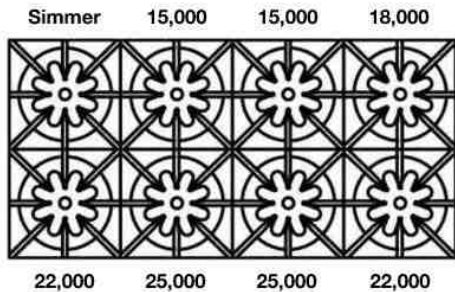

FREESTANDING RANGES: 48" PLATINUM SERIES

BlueStar Model Number Guide:			
Base Model (BSP488B) 8 Burners | Natural Gas | Stainless Steel Finish | Standard Trim	Change to LP Gas Add (L) for LP/Propane Gas	Add code below for desired color (C) 190 Standard RAL (Semi-Gloss) Colors (CF) Specialty Finish (190 Matte RAL, Precious Metals & Textures) (CC) Custom Colors	Add (PLT) for Plated Trim Includes plated bezels, door handle, handle end and logo. See available options below.

FEATURES:

- 25,000 BTU PrimaNova™ burners
- All burners, plus Interchangeable Griddle and Charbroiler
- The PowR Oven™ provides 40% faster preheating and 30% increase in oven efficiency
- Gentle 130° simmer burner
- Integrated wok cooking
- Extra-large oven with True European Convection and 1850° infrared broiler
- Accommodates a full-size commercial 18" x 26" baking sheet
- Includes full extension rack
- Available in 1,000+ colors and finishes
- Handcrafted in Pennsylvania since 1880

PRODUCT SPECIFICATIONS:

- Unit Dimensions: 47.875"W x 24"D x 36.75"H
- Large Oven Intr: 26.25"W x 20"D x 15"H
- Small Oven Intr: 12"W x 20"D x 15"H
- Electrical Reqs: 120V, 60Hz, 15 AMPS, 1PH
- Gas Pressure: NAT: 5.0" WC, LP 10.0" WC
- Gas Line Size: 3/4"
- Unit Weight: 750 lbs.