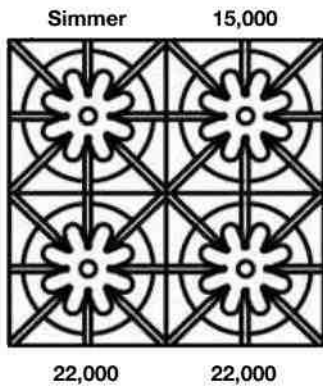

FREESTANDING RANGES: 24" NOVA (RNB) SERIES

BlueStar Model Number Guide:

Base Model (RNB244BV2) 4 Burners | Natural Gas | Stainless Steel Finish | Standard Trim	Change to LP Gas Add (L) for LP/Propane Gas	Add code below for desired color (C) 190 Standard RAL (Semi-Gloss) Colors (CF) Specialty Finish (190 Matte RAL, Precious Metals & Textures) (CC) Custom Colors	Add (PLT) for Plated Trim Includes plated bezels, door handle, handle end and logo. See available options below.

FEATURES:

- 22,000 BTU UltraNova™ burners & 15,000 BTU Nova™ burners
- Precise 130° simmer burner
- Available with all burners or add integrated griddle, charbroiler or French top
- Extra-large convection oven with 1850° infrared broiler that accommodates a half size 18" x 13" commercial baking sheet
- Includes full extension rack
- Integrated wok cooking
- Available with swing doors
- Available in 1,000+ colors & finishes plus additional customization options

PRODUCT SPECIFICATIONS:

- Unit Dimensions: 23.875"W x 24"D x 36.75"H
- Oven Interior: 20.25"W x 20"D x 15"H
- Electrical Reqs: 120V, 60Hz, 15 AMPS, 1PH
- Gas Pressure: NAT: 5.0" WC, LP 10.0" WC
- Gas Line Size: ½
- Unit Weight: 365 lbs.