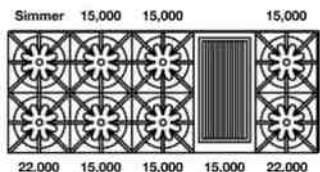

Natural Gas Models: 60" Nova Series Rangetop with 12" Charbroiler			
RGTNB24608CBV2	8 Burner | 12" Charbroiler | Nat Gas | Stainless Steel | Standard Trim	$8,295	$9,760
RGTNB2608CBV2PLT	8 Burner | 12" Charbroiler | Nat Gas | Stainless Steel | Plated Trim*	$9,485	$11,160
LP/Propane Models: 60" Nova Series Rangetop with 12" Charbroiler			
RGTNB2608CBV2L	8 Burner | 12" Charbroiler | LP Gas | Stainless Steel | Standard Trim	$8,295	$9,760
RGTNB2608CBV2LPLT	8 Burner | 12" Charbroiler | LP Gas | Stainless Steel | Plated Trim*	$9,485	$11,160
Customization & Accessory Options: (See page 46) | Total Knobs: 9			

60" Nova (RNB) Rangetop with 24" Griddle