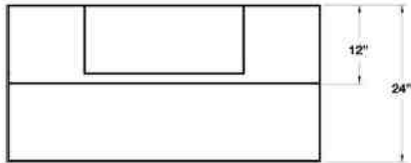

DESIGNER SERIES: INCLINE WALL HOODS

REQUEST A QUOTE
QUOTE@BLUESTARCOOKING.COM

BlueStar Model Number Guide:	Base Model (INOXML)	Add code below for desired color	Add (PLT) for Metal Strapping
	Incline | Unit Width | Internal Liner Type	(C) 190 Standard RAL (Semi-Gloss) Colors (CF) Specialty Finish (190 Matte RAL, Precious Metals & Textures) (CC) Custom Colors	Available through custom quote only at quote@bluestarcooking.com

FEATURES:

- Professional-grade smoke removal
- 3-speed fan with boost mode efficiently clears the air
- Innovative 3-stage grease capture system
- Enhanced visibility with dimmable LED lighting
- Quiet operation
- Stainless baffle filters seamlessly remove for dishwasher safe cleaning
- Easy-to-use push-button controls
- 30" & 36" models: 600 CFM internal fan included (*Must be included on order*)
- Accommodates top or rear discharge
- Duct free recirculating kits available for 30", 36", 42" & 48" models (Sold separately)
- In-line, in-hood and remote blower compatible

CUSTOMIZATION OPTIONS:

- 1,000+ Colors & Finishes
- Designer Metals
- Custom strapping & rivets
- Full custom options

CUSTOMIZATION OPTIONS:

- 1,000+ Colors & Finishes
- Designer Metals
- Custom strapping & rivets
- Full custom options

Model	Description (* Denotes item that must be specified)	UMRP	MSRP
IN030ML	30" Incline | Stainless Steel | 600 CFM Blower	$ 1,895	$ 2,230
IN030MLC	30" Incline | Std RAL Color* | 600 CFM Blower	$ 2,590	$ 3,045
IN030MLCF	30" Incline | Specialty Finish* | 600 CFM Blower	$ 3,270	$ 3,845
IN030MLCC	30" Incline | Custom Color* | 600 CFM Blower	$ 4,260	$ 5,010
IN036ML	36" Incline | Stainless Steel | 600 CFM Blower	$ 1,995	$ 2,345
IN036MLC	36" Incline | Std RAL Color* | 600 CFM Blower	$ 2,690	$ 3,165
IN036MLCF	36" Incline | Specialty Finish* | 600 CFM Blower	$ 3,370	$ 3,965
IN036MLCC	36" Incline | Custom Color* | 600 CFM Blower	$ 4,360	$ 5,130
IN042ML	42" Incline | Stainless Steel	$ 2,095	$ 2,465
IN042MLC	42" Incline | Std RAL Color*	$ 2,990	$ 3,520
IN042MLCF	42" Incline | Specialty Finish*	$ 3,690	$ 4,340
IN042MLCC	42" Incline | Custom Color*	$ 4,735	$ 5,570
IN048ML	48" Incline | Stainless Steel	$ 2,395	$ 2,820
IN048MLC	48" Incline | Std RAL Color*	$ 3,290	$ 3,870
IN048MLCF	48" Incline | Specialty Finish*	$ 3,990	$ 4,695
IN048MLCC	48" Incline | Custom Color*	$ 5,035	$ 5,925
IN054ML	54" Incline | Stainless Steel	$ 2,495	$ 2,935
IN054MLC	54" Incline | Std RAL Color*	$ 3,390	$ 3,990
IN054MLCF	54" Incline | Specialty Finish*	$ 4,090	$ 4,810
IN054MLCC	54" Incline | Custom Color*	$ 5,135	$ 6,040
IN060ML	60" Incline | Stainless Steel	$ 2,695	$ 3,170
IN060MLC	60" Incline | Std RAL Color*	$ 3,590	$ 4,225
IN060MLCF	60" Incline | Specialty Finish*	$ 4,290	$ 5,045
IN060MLCC	60" Incline | Custom Color*	$ 5,335	$ 6,275
IN066ML	66" Incline | Stainless Steel	$ 2,895	$ 3,405
IN066MLC	66" Incline | Std RAL Color*	$ 3,790	$ 4,460
IN066MLCF	66" Incline | Specialty Finish*	$ 4,490	$ 5,280
IN066MLCC	66" Incline | Custom Color*	$ 5,535	$ 6,510

DUCT COVERS FOR INCLINE HOODS:

See page 71 for Duct Free Kits (Duct cover can not be installed Duct Free Kits)

Refer to page 83 for all Incline hood duct cover options

- Available duct cover heights: 2", 6", 12", 18", 24", 30", 36", 42" & 48"

Refer to page 91 for Ventilation Hood Accessories