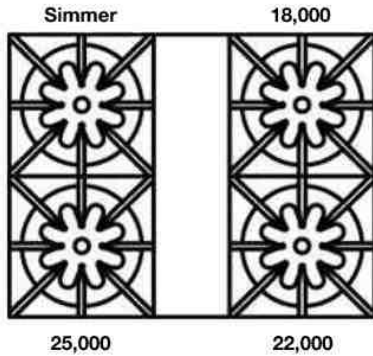

RANGETOPS: 30" PLATINUM SERIES

BlueStar Model Number Guide:

Base Model (BSPRT304B) 4 Burners | Natural Gas | Stainless Steel Finish | Standard Trim	Change to LP Gas Add (L) for LP/Propane Gas	Add code below for desired color Not available on Rangetop or Cooktop models	Add (PLT) for Plated Trim Includes plated bezels and logo. See available options below.

Model	Description (* Denotes item that must be specified)	UMRP	MSRP
Natural Gas Models: 30" Platinum Series Rangetop			
BSPRT304B	4 Burners | Nat Gas | Stainless Steel | Std Trim	$4,895	$5,760
BSPRT304BPLT	4 Burners | Nat Gas | Stainless Steel | Plated Trim*	$5,390	$6,340
LP/Propane Models: 30" Platinum Series Rangetop			
BSPRT304BL	4 Burners | LP Gas | Stainless Steel | Std Trim	$4,895	$5,760
BSPRT304BLPLT	4 Burners | LP Gas | Stainless Steel | Plated Trim*	$5,390	$6,340
BACKGUARD OPTIONS:			
All BlueStar freestanding appliances must be installed with a UL approved backguard. Unless otherwise specified, an island trim UL approved backguard will be entered at no charge.			
IT30BSP	Island Trim (Included)	$385	$455
BG630BSP	6" Backguard	$415	$490
BG3017BSP	17" Backguard	$765	$900
SDHS30BSP	24" High Shelf	$995	$1,170
KNOB OPTIONS: (Total Knobs: 4)			
STD BLACK – KNOB	RCS Series Black Knob (Ordered with unit)	N/C	N/C
PAINT – C - KNOB	Standard 190 RAL Color Knob	$90 ea.	$105 ea.
PAINT – CF - KNOB	Specialty Finish (Matte RAL; Textured RAL or Precious Metals) Knob	$140 ea.	$165 ea.
PLATED – KNOB	Plated Trim Knob (See options below)	$180 ea.	$210 ea.
PLATED TRIM OPTIONS: (Includes bezels and logo)			
Antique Brass, Brushed Brass, Polished Brass, Antique Copper, Brushed Copper, Polished Copper, Chrome, Oil Rubbed Bronze & Pewter			
See page 51 for additional customization and accessories for Rangetops and Cooktops			

FEATURES:

- 25,000 BTU PrimaNova™ burners
- All burners, plus Interchangeable Griddle and Charbroiler
- Gentle 130° simmer burner
- Integrated wok cooking
- Handcrafted in Pennsylvania since 1880

PRODUCT SPECIFICATIONS:

- Unit Dimensions: 29.875"W x 24"D x 8.625"H
- Electrical Reqs: 120V, 60Hz, 15 AMPS, 1PH
- Gas Pressure: NAT: 5.0" WC, LP 10.0" WC
- Gas Line Size: ½"
- Unit Weight: 235 lbs.