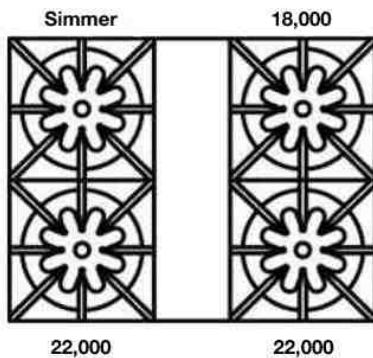

FREESTANDING RANGES: 30" PRECIOUS METALS SERIES

BlueStar Model Number Guide:

Base Model (RNB304BPMV2) 4 Burners | Natural Gas | Stainless Steel Finish | Standard Trim	Change to LP Gas Add (L) for LP/Propane Gas	Add code below for desired color (C) 190 Standard RAL (Semi-Gloss) Colors (CF) Specialty Finish (190 Matte RAL, Precious Metals & Textures) (CC) Custom Colors	Add (PLT) for Plated Trim Includes plated bezels, door handle, handle end and logo. See available options below.

Model	Description (* Denotes item that must be specified)	UMRP	MSRP
Natural Gas Models: 30" Precious Metals Series			
RNB304BPMV2	4 Burner | Nat Gas | Stainless Steel | Standard Trim	$7,295	$8,580
RNB304BPMV2PLT	4 Burner | Nat Gas | Stainless Steel | Plated Trim*	$7,790	$9,165
RNB304BPMV2C	4 Burner | Nat Gas | Any Color Option * | Std Trim	$7,295	$8,580
RNB304BPMV2CPLT	4 Burner | Nat Gas | Any Color Option * | Plated Trim*	$8,485	$9,980
RNB304BPMV2CC	4 Burner | Nat Gas | Custom Color* | Standard Trim	$9,660	$11,365
RNB304BPMV2CCPLT	4 Burner | Nat Gas | Custom Color* | Plated Trim*	$10,155	$11,945
LP/Propane Models: 30" Precious Metals Series			
RNB304BPMV2L	4 Burner | LP Gas | Stainless Steel | Standard Trim	$7,295	$8,580
RNB304BPMV2LPLT	4 Burner | LP Gas | Stainless Steel | Plated Trim*	$7,790	$9,165
RNB304BPMV2LC	4 Burner | LP Gas | Any Color Option * | Std Trim	$7,990	$9,400
RNB304BPMV2LCPLT	4 Burner | LP Gas | Any Color Option * | Plated Trim*	$8,485	$9,980
RNB304BPMV2LCC	4 Burner | LP Gas | Custom Color* | Standard Trim	$9,660	$11,365
RNB304BPMV2LCCPLT	4 Burner | LP Gas | Custom Color* | Plated Trim*	$10,155	$11,945
BACKGUARD OPTIONS:			
Only available with the installed island trim backguard. Six unique colors with matching knobs and bezels included. Standard with French doors. Includes matching knobs and bezels and body sides. Ginger Spice & Stainless Steel units will have Stainless Steel knobs. Precious Metals ranges painted in an RAL color include painted body sides, knobs and bezels.			
KNOB & PAINTED BODY SIDE OPTIONS: (Total Knobs: 5)			
Painted Body Sides	Add Painted Sides (All colors)	$470	$555
STD BLACK – KNOB	RCS Series Black Knob (Ordered with unit)	N/C	N/C
PAINT – C - KNOB	Standard 190 RAL Color Knob	N/C	N/C
PAINT – CF - KNOB	Specialty Finish (Matte RAL; Textured RAL or Precious Metals) Knob	N/C	N/C
PLATED – KNOB	Plated Trim Knob (See options below)	$180 ea.	$210 ea.
PLATED TRIM OPTIONS: (Includes bezels, door handle, handle ends and logo)			
Antique Brass, Brushed Brass, Polished Brass, Antique Copper, Brushed Copper, Polished Copper, Chrome, Oil Rubbed Bronze & Pewter			
PRECIOUS METALS COLORS (Updated May 4, 2020)			
Statuary Bronze, Ginger Spice, Enchanted Silver, Enchanted Sand and Matte Black			
See page 31 for additional customization and accessories for Freestanding Ranges			

FEATURES:

- 22,000 BTU UltraNova™ burners & 18,000 BTU Nova™ burners
- Precise 130° simmer burner
- Unique French Door for easy loading and unloading
- Contemporary, urban aesthetic
- Extra-large convection oven with 1850° infrared broiler that accommodates a full size 18" x 26" commercial baking sheet
- Includes full extension rack
- Matching knobs & trim

PRODUCT SPECIFICATIONS:

- Unit Dimensions: 29.875W x 24"D x 36.75"H
- Oven Interior: 26.25"W x 20"D x 15"H
- Electrical Reqs: 120V, 60Hz, 15 AMPS, 1PH
- Gas Pressure: NAT: 5.0" WC, LP 10.0" WC
- Gas Line Size: ½
- Unit Weight: 440 lbs.