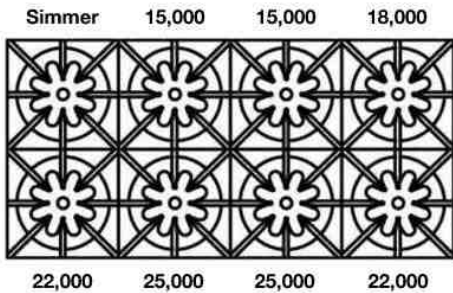

RANGETOPS: 48" PLATINUM SERIES

BlueStar Model Number Guide:			
Base Model (BSPRT488B) 8 Burners | Natural Gas | Stainless Steel Finish | Standard Trim	Change to LP Gas Add (L) for LP/Propane Gas	Add code below for desired color Not available on Rangetop or Cooktop models	Add (PLT) for Plated Trim Includes plated bezels and logo. See available options below.

Model	Description (* Denotes item that must be specified)	UMRP	MSRP
Natural Gas Models: 48" Platinum Series Rangetop			
BSPRT488B	8 Burners | Nat Gas | Stainless Steel | Std Trim	$6,295	$7,405
BSPRT488BPLT	8 Burners | Nat Gas | Stainless Steel | Plated Trim*	$7,245	$8,525
LP/Propane Models: 48" Platinum Series Rangetop			
BSPRT488BL	8 Burners | LP Gas | Stainless Steel | Std Trim	$6,295	$7,405
BSPRT488BLPLT	8 Burners | LP Gas | Stainless Steel | Plated Trim*	$7,245	$8,525
BACKGUARD OPTIONS:			
All BlueStar freestanding appliances must be installed with a UL approved backguard. Unless otherwise specified, an island trim UL approved backguard will be entered at no charge.			
IT48BSP	Island Trim (Included)	$655	$770
BG648BSP	6" Backguard	$710	$835
BG4817BSP	17" Backguard	$1,485	$1,745
SDHS48BSP	24" High Shelf	$1,595	$1,875
KNOB OPTIONS: (Total Knobs: 8)			
STD BLACK – KNOB	RCS Series Black Knob (Ordered with unit)	N/C	N/C
PAINT – C - KNOB	Standard 190 RAL Color Knob	$90 ea.	$105 ea.
PAINT – CF - KNOB	Specialty Finish (Matte RAL; Textured RAL or Precious Metals) Knob	$140 ea.	$165 ea.
PLATED – KNOB	Plated Trim Knob (See options below)	$180 ea.	$210 ea.
PLATED TRIM OPTIONS: (Includes bezels and logo)			
Antique Brass, Brushed Brass, Polished Brass, Antique Copper, Brushed Copper, Polished Copper, Chrome, Oil Rubbed Bronze & Pewter			
See page 51 for additional customization and accessories for Rangetops and Cooktops			

FEATURES:

- 25,000 BTU PrimaNova™ burners
- All burners, plus Interchangeable Griddle and Charbroiler
- Gentle 130° simmer burner
- Integrated wok cooking
- Handcrafted in Pennsylvania since 1880

PRODUCT SPECIFICATIONS:

- Unit Dimensions: 47.875"W x 24"D x 8.625"H
- Electrical Reqs: 120V, 60Hz, 15 AMPS, 1PH
- Gas Pressure: NAT: 5.0" WC, LP 10.0" WC
- Gas Line Size: 3/4"
- Unit Weight: 345 lbs.