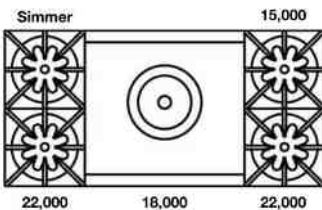

**48" Nova (RNB) Series
with 24" French Top**

Natural Gas Models: 48" Nova (RNB) Series with 24" French Top			
RNB484FTV2	4 Burner | 24" French Top | Nat Gas | Stainless Steel | Standard Trim	$12,495	$14,700
RNB484FTV2PLT	4 Burner | 24" French Top | Nat Gas | Stainless Steel | Plated Trim*	$13,980	$16,445
RNB484FTV2C	4 Burner | 24" French Top | Nat Gas | Std RAL Paint* | Standard Trim	$13,390	$15,755
RNB484FTV2CPLT	4 Burner | 24" French Top | Nat Gas | Std RAL Paint* | Plated Trim*	$14,875	$17,500
RNB484FTV2CF	4 Burner | 24" French Top | Nat Gas | Specialty Finish* | Standard Trim	$14,090	$16,575
RNB484FTV2CFPLT	4 Burner | 24" French Top | Nat Gas | Specialty Finish* | Plated Trim*	$15,575	$18,325
RNB484FTV2CC	4 Burner | 24" French Top | Nat Gas | Custom Color* | Standard Trim	$15,135	$17,805
RNB484FTV2CCPLT	4 Burner | 24" French Top | Nat Gas | Custom Color* | Plated Trim*	$16,620	$19,555
LP/Propane Models: 48" Nova (RNB) Series with 24" French Top			
RNB484FTV2L	4 Burner | 24" French Top | LP Gas | Stainless Steel | Standard Trim	$12,495	$14,700
RNB484FTV2LPLT	4 Burner | 24" French Top | LP Gas | Stainless Steel | Plated Trim*	$13,980	$16,445
RNB484FTV2LC	4 Burner | 24" French Top | LP Gas | Std RAL Paint* | Standard Trim	$13,390	$15,755
RNB484FTV2LCPLT	4 Burner | 24" French Top | LP Gas | Std RAL Paint* | Plated Trim*	$14,875	$17,500
RNB484FTV2LCF	4 Burner | 24" French Top | LP Gas | Specialty Finish* | Standard Trim	$14,090	$16,575
RNB484FTV2LCFPLT	4 Burner | 24" French Top | LP Gas | Specialty Finish* | Plated Trim*	$15,575	$18,325
RNB484FTV2LCC	4 Burner | 24" French Top | LP Gas | Custom Color* | Standard Trim	$15,135	$17,805
RNB484FTV2LCCPLT	4 Burner | 24" French Top | LP Gas | Custom Color* | Plated Trim*	$16,620	$19,555
Customization & Accessory Options: (See page 16) | Total Knobs: 7