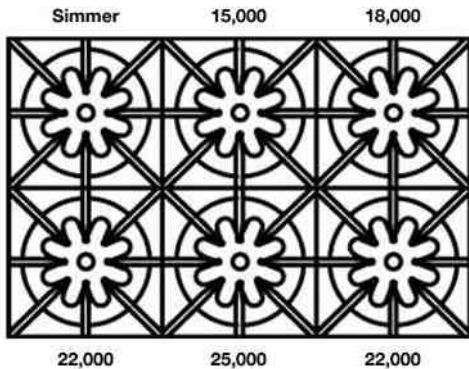

RANGETOPS: 36" PLATINUM SERIES

BlueStar Model Number Guide:			
Base Model (BSPRT366B) 6 Burners | Natural Gas | Stainless Steel Finish | Standard Trim	Change to LP Gas Add (L) for LP/Propane Gas	Add code below for desired color Not available on Rangetop or Cooktop models	Add (PLT) for Plated Trim Includes plated bezels and logo. See available options below.

Model	Description (* Denotes item that must be specified)	UMRP	MSRP
Natural Gas Models: 36" Platinum Series Rangetop			
BSPRT366B	6 Burners | Nat Gas | Stainless Steel | Std Trim	$5,295	$6,230
BSPRT366BPLT	6 Burners | Nat Gas | Stainless Steel | Plated Trim*	$6,010	$7,070
LP/Propane Models: 36" Platinum Series Rangetop			
BSPRT366BL	6 Burners | LP Gas | Stainless Steel | Std Trim	$5,295	$6,230
BSPRT366BLPLT	6 Burners | LP Gas | Stainless Steel | Plated Trim*	$6,010	$7,070
BACKGUARD OPTIONS:			
All BlueStar freestanding appliances must be installed with a UL approved backguard. Unless otherwise specified, an island trim UL approved backguard will be entered at no charge.			
IT36BSP	Island Trim (Included)	$455	$535
BG636BSP	6" Backguard	$490	$575
BG3617BSP	17" Backguard	$995	$1,170
SDHS36BSP	24" High Shelf	$1,155	$1,360
KNOB OPTIONS: (Total Knobs: 6)			
STD BLACK – KNOB	RCS Series Black Knob (Ordered with unit)	N/C	N/C
PAINT – C - KNOB	Standard 190 RAL Color Knob	$90 ea.	$105 ea.
PAINT – CF - KNOB	Specialty Finish (Matte RAL; Textured RAL or Precious Metals) Knob	$140 ea.	$165 ea.
PLATED – KNOB	Plated Trim Knob (See options below)	$180 ea.	$210 ea.
PLATED TRIM OPTIONS: (Includes bezels and logo)			
Antique Brass, Brushed Brass, Polished Brass, Antique Copper, Brushed Copper, Polished Copper, Chrome, Oil Rubbed Bronze & Pewter			
See page 51 for additional customization and accessories for Rangetops and Cooktops			

FEATURES:

- 25,000 BTU PrimaNova™ burners
- All burners, plus Interchangeable Griddle and Charbroiler
- Gentle 130° simmer burner
- Integrated wok cooking
- Handcrafted in Pennsylvania since 1880

PRODUCT SPECIFICATIONS:

- Unit Dimensions: 35.875"W x 24"D x 8.625"H
- Electrical Reqs: 120V, 60Hz, 15 AMPS, 1PH
- Gas Pressure: NAT: 5.0" WC, LP 10.0" WC
- Gas Line Size: ½"
- Unit Weight: 285 lbs.