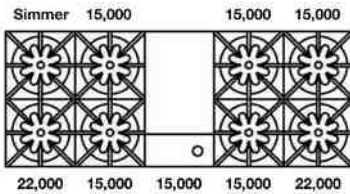

FREESTANDING RANGES: 60" NOVA (RNB) SERIES

60" Nova (RNB) Series with 12" Griddle

Model	Description (* Denotes item that must be specified)	UMRP	MSRP
Natural Gas Models: 60" Nova Series with 12" Griddle			
RNB608GV2	8 Burner | 12" Griddle | Nat Gas | Stainless Steel | Standard Trim	$15,295	$17,995
RNB608GV2PLT	8 Burner | 12" Griddle | Nat Gas | Stainless Steel | Plated Trim*	$17,000	$20,000
RNB608GV2C	8 Burner | 12" Griddle | Nat Gas | Std RAL Paint* | Standard Trim	$16,190	$19,045
RNB608GV2CPLT	8 Burner | 12" Griddle | Nat Gas | Std RAL Paint* | Plated Trim*	$17,895	$21,055
RNB608GV2CF	8 Burner | 12" Griddle | Nat Gas | Specialty Finish* | Standard Trim	$16,890	$19,870
RNB608GV2CFPLT	8 Burner | 12" Griddle | Nat Gas | Specialty Finish* | Plated Trim*	$18,595	$21,875
RNB608GV2CC	8 Burner | 12" Griddle | Nat Gas | Custom Color* | Standard Trim	$17,935	$21,100
RNB608GV2CCPLT	8 Burner | 12" Griddle | Nat Gas | Custom Color* | Plated Trim*	$19,640	$23,105
LP/Propane Models: 60" Nova Series with 12" Griddle			
RNB608GV2L	8 Burner | 12" Griddle | LP Gas | Stainless Steel | Standard Trim	$15,295	$17,995
RNB608GV2LPLT	8 Burner | 12" Griddle | LP Gas | Stainless Steel | Plated Trim*	$17,000	$20,000
RNB608GV2LC	8 Burner | 12" Griddle | LP Gas | Std RAL Paint* | Standard Trim	$16,190	$19,045
RNB608GV2LCPLT	8 Burner | 12" Griddle | LP Gas | Std RAL Paint* | Plated Trim*	$17,895	$21,055
RNB608GV2LCF	8 Burner | 12" Griddle | LP Gas | Specialty Finish* | Standard Trim	$16,890	$19,870
RNB608GV2LCFPLT	8 Burner | 12" Griddle | LP Gas | Specialty Finish* | Plated Trim*	$18,595	$21,875
RNB608GV2LCC	8 Burner | 12" Griddle | LP Gas | Custom Color* | Standard Trim	$17,935	$21,100
RNB608GV2LCCPLT	8 Burner | 12" Griddle | LP Gas | Custom Color* | Plated Trim*	$19,640	$23,105
Customization & Accessory Options: (See page 20) | Total Knobs: 11