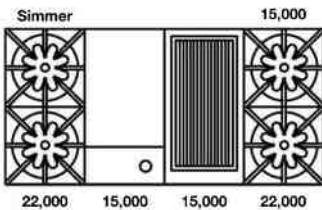

FREESTANDING RANGES: 48" NOVA (RNB) SERIES

**48" Nova (RNB) Series
with 12" Griddle & Charbroiler**

Model	Description (* Denotes item that must be specified)	UMRP	MSRP
Natural Gas Models: 48" Nova (RNB) Series with 12" Griddle & Charbroiler			
RNB484GCBV2	4 Burner | 12" Griddle & Char Br. | Nat Gas | Stainless Steel | Standard Trim	$11,795	$13,875
RNB484GCBV2PLT	4 Burner | 12" Griddle & Char Br. | Nat Gas | Stainless Steel | Plated Trim*	$13,280	$15,625
RNB484GCBV2C	4 Burner | 12" Griddle & Char Br. | Nat Gas | Std RAL Paint* | Standard Trim	$12,690	$14,930
RNB484GCBV2CPLT	4 Burner | 12" Griddle & Char Br. | Nat Gas | Std RAL Paint* | Plated Trim*	$14,175	$16,675
RNB484GCBV2CF	4 Burner | 12" Griddle & Char Br. | Nat Gas | Specialty Finish* | Standard Trim	$13,390	$15,755
RNB484GCBV2CFPLT	4 Burner | 12" Griddle & Char Br. | Nat Gas | Specialty Finish* | Plated Trim*	$14,875	$17,500
RNB484GCBV2CC	4 Burner | 12" Griddle & Char Br. | Nat Gas | Custom Color* | Standard Trim	$14,435	$16,980
RNB484GCBV2CCPLT	4 Burner | 12" Griddle & Char Br. | Nat Gas | Custom Color* | Plated Trim*	$15,920	$18,730
LP/Propane Models: 48" Nova (RNB) Series with 12" Griddle & Charbroiler			
RNB484GCBV2L	4 Burner | 12" Griddle & Char Br | LP Gas | Stainless Steel | Standard Trim	$11,795	$13,875
RNB484GCBV2LPLT	4 Burner | 12" Griddle & Char Br | LP Gas | Stainless Steel | Plated Trim*	$13,280	$15,625
RNB484GCBV2LC	4 Burner | 12" Griddle & Char Br | LP Gas | Std RAL Paint* | Standard Trim	$12,690	$14,930
RNB484GCBV2LCPLT	4 Burner | 12" Griddle & Char Br | LP Gas | Std RAL Paint* | Plated Trim*	$14,175	$16,675
RNB484GCBV2LCF	4 Burner | 12" Griddle & Char Br | LP Gas | Specialty Finish* | Standard Trim	$13,390	$15,755
RNB484GCBV2LCFPLT	4 Burner | 12" Griddle & Char Br | LP Gas | Specialty Finish* | Plated Trim*	$14,875	$17,500
RNB484GCBV2LCC	4 Burner | 12" Griddle & Char Br | LP Gas | Custom Color* | Standard Trim	$14,435	$16,980
RNB484GCBV2LCCPLT	4 Burner | 12" Griddle & Char Br | LP Gas | Custom Color* | Plated Trim*	$15,920	$18,730
Customization & Accessory Options: (See page 16) | Total Knobs: 8