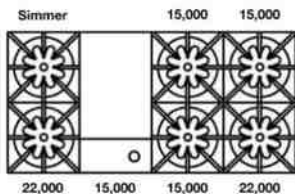

RANGETOPS: 48" NOVA (RNB) SERIES

48" Nova (RNB) Rangetop with 12" Griddle

Model	Description (* Denotes item that must be specified)	UMRP	MSRP
Natural Gas Models: 48" Nova Series Rangetop with 12" Griddle			
RGTNB486GV2	4 Burner | 12" Griddle | Nat Gas | Stainless Steel | Standard Trim	$5,495	$6,465
RGTNB486GV2PLT	4 Burner | 12" Griddle | Nat Gas | Stainless Steel | Plated Trim*	$6,445	$7,580
LP/Propane Models: 48" Nova Series Rangetop with 12" Griddle			
RGTNB486GV2L	4 Burner | 12" Griddle | LP Gas | Stainless Steel | Standard Trim	$5,495	$6,465
RGTNB486GV2LPLT	4 Burner | 12" Griddle | LP Gas | Stainless Steel | Plated Trim*	$6,445	$7,580
Customization & Accessory Options: (See page 43) | Total Knobs: 7