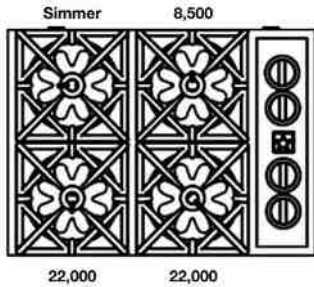

DROP-IN COOKTOPS: 30" & 36" RBCT SERIES

BlueStar Model Number Guide:

Base Model (RBCT304BSSV2) 4 Burners | Natural Gas | Stainless Steel Finish | Standard Trim	Change to LP Gas Add (L) for LP/Propane Gas	Add code below for desired color Not available on Rangetop or Cooktop models	Add (PLT) for Plated Trim Includes plated bezels and logo. See available options below.

Model	Description (* Denotes item that must be specified)	UMRP	MSRP
Natural Gas Models: 30" Drop-In Cooktop			
RBCT304BSSV2	4 Burners | Nat Gas | Stainless Steel | Std Trim	$2,095	$2,465
RBCT304BSSV2PLT	4 Burners | Nat Gas | Stainless Steel | Plated Trim*	$2,590	$3,045
LP/Propane Models: 30" Drop-In Cooktop			
RBCT304BSSV2L	4 Burners | LP Gas | Stainless Steel | Std Trim	$2,095	$2,465
RBCT304BSSV2LPLT	4 Burners | LP Gas | Stainless Steel | Plated Trim*	$2,590	$3,045
KNOB OPTIONS: (Total Knobs: 4)			
STD BLACK – KNOB	Black Knob	$60 ea.	$70 ea.
PAINT – C - KNOB	Standard 190 RAL Color Knob	$90 ea.	$105 ea.
PAINT – CF - KNOB	Specialty Finish (Matte RAL; Textured RAL or Precious Metals) Knob	$140 ea.	$165 ea.
PLATED – KNOB	Plated Trim Knob (See options below)	$180 ea.	$210 ea.
PLATED TRIM OPTIONS: (Includes bezels and logo)			
Antique Brass, Brushed Brass, Polished Brass, Antique Copper, Brushed Copper, Polished Copper, Chrome, Oil Rubbed Bronze & Pewter