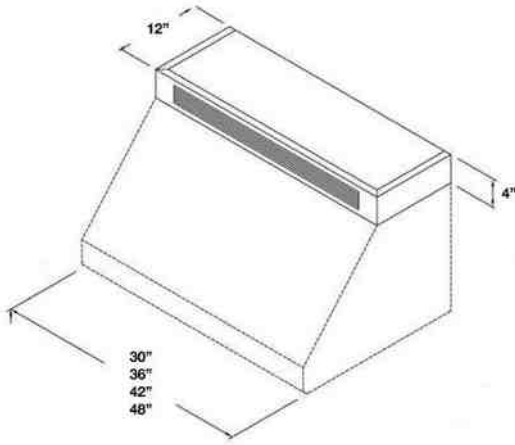

RECIRCULATING KITS: STANDARD WALL HOODS

Model	Description	UMRP	MSRP
PH-RHKP-30-SS	30" Recirculating Kit	$ 895	$ 1,055
PH-RHKP-36-SS	36" Recirculating Kit	$ 945	$ 1,110
PH-RHKP-42-SS	42" Recirculating Kit	$ 995	$ 1,170
PH-RHKP-48-SS	48" Recirculating Kit	$ 1,045	$ 1,230

FEATURES:

- Seamed construction
- Includes charcoal filter
- Stainless steel finish
- Use only with 600 CFM In-hood fan – *Sold separately*
- Compatible with Bonanza, Incline and Proline hoods only
- Duct cover can not be attached above recirculating kits