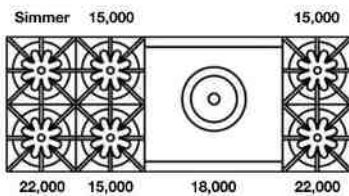

60" Nova (RNB) Series with 24" French Top

Model	Description (* Denotes item that must be specified)	UMRP	MSRP
Natural Gas Models: 60" Nova Series with 24" French Top			
RNB606FTBV2	6 Burner | 24" French Top | Nat Gas | Stainless Steel | Standard Trim	$16,495	$19,405
RNB606FTBV2PLT	6 Burner | 24" French Top | Nat Gas | Stainless Steel | Plated Trim*	$18,200	$21,410
RNB606FTBV2C	6 Burner | 24" French Top | Nat Gas | Std RAL Paint* | Standard Trim	$17,390	$20,460
RNB606FTBV2CPLT	6 Burner | 24" French Top | Nat Gas | Std RAL Paint* | Plated Trim*	$19,095	$22,465
RNB606FTBV2CF	6 Burner | 24" French Top | Nat Gas | Specialty Finish* | Standard Trim	$18,090	$21,280
RNB606FTBV2CFPLT	6 Burner | 24" French Top | Nat Gas | Specialty Finish* | Plated Trim*	$19,795	$23,290
RNB606FTBV2CC	6 Burner | 24" French Top | Nat Gas | Custom Color* | Standard Trim	$19,135	$22,510
RNB606FTBV2CCPLT	6 Burner | 24" French Top | Nat Gas | Custom Color* | Plated Trim*	$20,840	$24,520
LP/Propane Models: 60" Nova Series with 24" French Top			
RNB606FTBV2L	6 Burner | 24" French Top | LP Gas | Stainless Steel | Standard Trim	$16,495	$19,405
RNB606FTBV2LPLT	6 Burner | 24" French Top | LP Gas | Stainless Steel | Plated Trim*	$18,200	$21,410
RNB606FTBV2LC	6 Burner | 24" French Top | LP Gas | Std RAL Paint* | Standard Trim	$17,390	$20,460
RNB606FTBV2LCPLT	6 Burner | 24" French Top | LP Gas | Std RAL Paint* | Plated Trim*	$19,095	$22,465
RNB606FTBV2LCF	6 Burner | 24" French Top | LP Gas | Specialty Finish* | Standard Trim	$18,090	$21,280
RNB606FTBV2LCFPLT	6 Burner | 24" French Top | LP Gas | Specialty Finish* | Plated Trim*	$19,795	$23,290
RNB606FTBV2LCC	6 Burner | 24" French Top | LP Gas | Custom Color* | Standard Trim	$19,135	$22,510
RNB606FTBV2LCCPLT	6 Burner | 24" French Top | LP Gas | Custom Color* | Plated Trim*	$20,840	$24,520
Customization & Accessory Options: (See page 20) | Total Knobs: 9