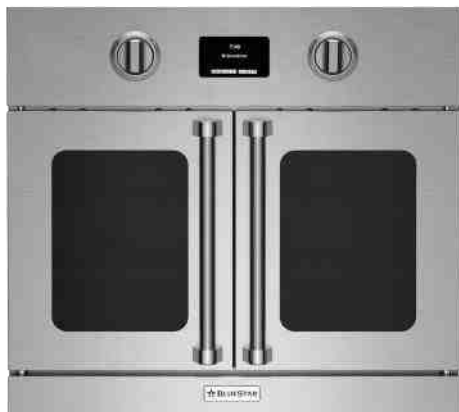

ELECTRIC WALL OVENS: 30" FRENCH DOOR

BlueStar Model Number Guide:			
Base Model (BSEWO30SDV2) French Door | Electric | Stainless Steel Finish | Standard Trim	Change to LP Gas Not available on Electric Wall Oven models	Add code below for desired color (C) 190 Standard RAL (Semi-Gloss) Colors (CF) Specialty Finish (190 Matte RAL, Precious Metals & Textures) (CC) Custom Colors	Add (PLT) for Plated Trim Includes plated bezels, door handle, handle end and logo. See available options below.

Model	Description (* Denotes item that must be specified)	UMRP	MSRP
30" Electric Wall Oven with French Door			
BSEWO30SDV2	French Door | Stainless Steel | Standard Trim	$5,495	$6,465
BSEWO30SDV2PLT	French Door | Stainless Steel | Plated Trim*	$6,650	$7,825
BSEWO30SDV2C	French Door | Std RAL Color* | Standard Trim	$6,190	$7,280
BSEWO30SDV2CPLT	French Door | Std RAL Color* | Plated Trim*	$7,345	$8,640
BSEWO30SDV2CF	French Door | Specialty Finish* | Standard Trim	$6,870	$8,080
BSEWO30SDV2CFPLT	French Door | Specialty Finish* | Plated Trim*	$8,025	$9,440
BSEWO30SDV2CC	French Door | Custom Color* | Standard Trim	$7,860	$9,245
BSEWO30SDV2CCPLT	French Door | Custom Color* | Plated Trim*	$9,015	$10,605
STACKING KIT:			
EWOSTK-30	Stacking Kit for 30" Electric Wall Ovens	N/C	N/C
KNOB OPTIONS: (Total Knobs: 2)			
SS – KNOB	Brushed Stainless Steel Knob	$60 ea.	$70 ea.
PAINT – C - KNOB	Standard 190 RAL Color Knob	$90 ea.	$105 ea.
PAINT – CF - KNOB	Specialty Finish (Matte RAL; Textured RAL or Precious Metals) Knob	$140 ea.	$165 ea.
PLATED – KNOB	Plated Trim Knob (See options below)	$180 ea.	$210 ea.
PLATED TRIM OPTIONS: (Includes bezels, door handle, handle ends and logo)			
Antique Brass, Brushed Brass, Polished Brass, Antique Copper, Brushed Copper, Polished Copper, Chrome, Oil Rubbed Bronze & Pewter			
See page 60 for additional customization and accessories for Freestanding Ranges			

FEATURES:

- Powerful 2,500 watt bake element plus 1,800 watt heat assist for faster preheat
- Commercial-grade intense 5,000 watt Infrared broiler for restaurant-quality results
- Built-in artisan baking stone with precise temperature control
- Extra-large oven with True European Convection
- Includes full extension rack
- Intuitive touch screen control panel with 12 cooking modes, including Bake, Convection Bake, Roast, Convection Roast, Broil, StoneBake™, Proof and Sabbath
- Precision temperature probe that provides perfect temperature control
- Accommodates a full-size 18" x 26" baking sheet
- Eco-friendly Continu Clean™ feature continuously cleans the oven cavity
- Available in 1,000+ colors & finishes
- Handcrafted in Pennsylvania since 1880

PRODUCT SPECIFICATIONS:

- Unit Dimensions: 30"W x 25.875"D x 27.5"H
- Elec. Reqs: 240V, 60Hz, 24 AMPs, 1 PH
- Unit Weight: 345 lbs.