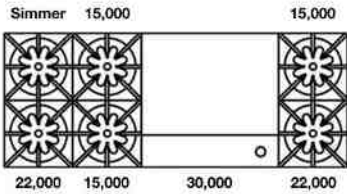

FREESTANDING RANGES: 60" NOVA (RNB) SERIES

60" Nova (RNB) Series with 24" Griddle

Model	Description (* Denotes item that must be specified)	UMRP	MSRP
Natural Gas Models: 60" Nova Series with 24" Griddle			
RNB606GV2	6 Burner | 24" Griddle | Nat Gas | Stainless Steel | Standard Trim	$15,895	$18,700
RNB606GV2PLT	6 Burner | 24" Griddle | Nat Gas | Stainless Steel | Plated Trim*	$17,600	$20,705
RNB606GV2C	6 Burner | 24" Griddle | Nat Gas | Std RAL Paint* | Standard Trim	$16,790	$19,755
RNB606GV2CPLT	6 Burner | 24" Griddle | Nat Gas | Std RAL Paint* | Plated Trim*	$18,495	$21,760
RNB606GV2CF	6 Burner | 24" Griddle | Nat Gas | Specialty Finish* | Standard Trim	$17,490	$20,575
RNB606GV2CFPLT	6 Burner | 24" Griddle | Nat Gas | Specialty Finish* | Plated Trim*	$19,195	$22,580
RNB606GV2CC	6 Burner | 24" Griddle | Nat Gas | Custom Color* | Standard Trim	$18,535	$21,805
RNB606GV2CCPLT	6 Burner | 24" Griddle | Nat Gas | Custom Color* | Plated Trim*	$20,240	$23,810
LP/Propane Models: 60" Nova Series with 24" Griddle			
RNB606GV2L	6 Burner | 24" Griddle | LP Gas | Stainless Steel | Standard Trim	$15,895	$18,700
RNB606GV2LPLT	6 Burner | 24" Griddle | LP Gas | Stainless Steel | Plated Trim*	$17,600	$20,705
RNB606GV2LC	6 Burner | 24" Griddle | LP Gas | Std RAL Paint* | Standard Trim	$16,790	$19,755
RNB606GV2LCPLT	6 Burner | 24" Griddle | LP Gas | Std RAL Paint* | Plated Trim*	$18,495	$21,760
RNB606GV2LCF	6 Burner | 24" Griddle | LP Gas | Specialty Finish* | Standard Trim	$17,490	$20,575
RNB606GV2LCFPLT	6 Burner | 24" Griddle | LP Gas | Specialty Finish* | Plated Trim*	$19,195	$22,580
RNB606GV2LCC	6 Burner | 24" Griddle | LP Gas | Custom Color* | Standard Trim	$18,535	$21,805
RNB606GV2LCCPLT	6 Burner | 24" Griddle | LP Gas | Custom Color* | Plated Trim*	$20,240	$23,810
Customization & Accessory Options: (See page 20) | Total Knobs: 10