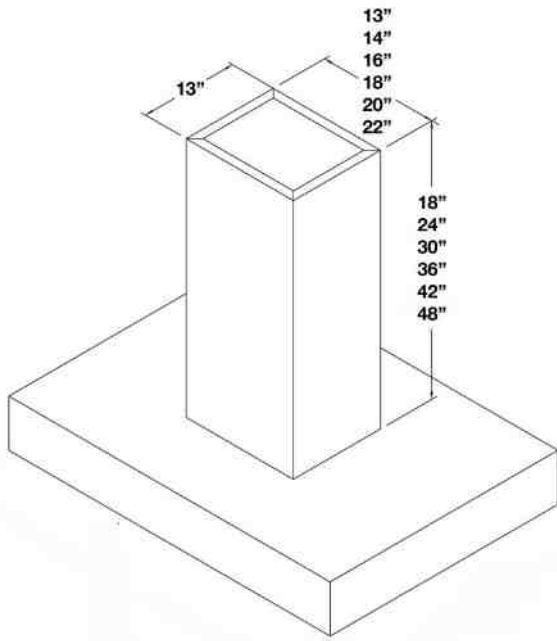

DUCT COVERS: MANHATTAN ISLAND HOODS

NOTE: 18", 24", 30" & 36" DUCT COVERS INCLUDED WITH HOOD AT NO CHARGE. BELOW PRICING IS IF PURCHASED SEPARATELY.

NOTE: HOOD MUST BE MOUNTED TO CEILING AND CEILING ACCESS MAY BE REQUIRED. PLEASE REFERENCE THE INSTALLATION MANUAL ON BLUESTARCOOKING.COM FOR DETAILS

NOTE: MUST ORDER DUCT COVER FOR BLOWER & MOUNTING PURPOSES. MINIMUM 18" HIGH

SIZE	MODEL	HEIGHT	UMRP	MSRP
Available Duct Covers for 30" Models	DCMI03018	18"	$ 545	$ 640
	DCMI03024	24"	$ 595	$ 700
	DCMI03030	30"	$ 645	$ 760
	DCMI03036	36"	$ 745	$ 875
	DCMI03042	42"	$ 795	$ 935
	DCMI03048	48"	$ 845	$ 995
Available Duct Covers for 36" Models	DCMI03618	18"	$ 545	$ 640
	DCMI03624	24"	$ 595	$ 700
	DCMI03630	30"	$ 645	$ 760
	DCMI03636	36"	$ 745	$ 875
	DCMI03642	42"	$ 795	$ 935
	DCMI03648	48"	$ 845	$ 995
Available Duct Covers for 42" Models	DCMI04218	18"	$ 545	$ 640
	DCMI04224	24"	$ 595	$ 700
	DCMI04230	30"	$ 645	$ 760
	DCMI04236	36"	$ 745	$ 875
	DCMI04242	42"	$ 795	$ 935
	DCMI04248	48"	$ 845	$ 995
Available Duct Covers for 48" Models	DCMI04818	18"	$ 545	$ 640
	DCMI04824	24"	$ 595	$ 700
	DCMI04830	30"	$ 645	$ 760
	DCMI04836	36"	$ 745	$ 875
	DCMI04842	42"	$ 795	$ 935
	DCMI04848	48"	$ 845	$ 995

SIZE	MODEL	HEIGHT	UMRP	MSRP
Available Duct Covers for 54" Models	DCMI05418	18"	$ 545	$ 640
	DCMI05424	24"	$ 595	$ 700
	DCMI05430	30"	$ 645	$ 760
	DCMI05436	36"	$ 745	$ 875
	DCMI05442	42"	$ 795	$ 935
	DCMI05448	48"	$ 845	$ 995
Available Duct Covers for 60" Models	DCMI06018	18"	$ 545	$ 640
	DCMI06024	24"	$ 595	$ 700
	DCMI06030	30"	$ 645	$ 760
	DCMI06036	36"	$ 745	$ 875
	DCMI06042	42"	$ 795	$ 935
Available Duct Covers for 66" Models	DCMI06048	48"	$ 845	$ 995
	DCMI06618	18"	$ 545	$ 640
	DCMI06624	24"	$ 595	$ 700
	DCMI06630	30"	$ 645	$ 760
	DCMI06636	36"	$ 745	$ 875
Available Duct Covers for 66" Models	DCMI06642	42"	$ 795	$ 935
	DCMI06648	48"	$ 845	$ 995