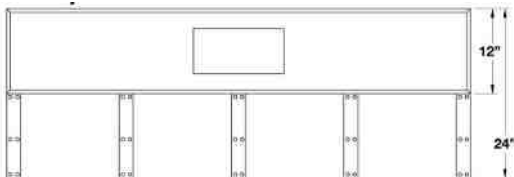

DESIGNER SERIES: 42", 48", 54", 60" & 66" BONANZA WALL HOODS

42" BONANZA HOODS: (4 Vertical Straps | 1 Horizontal)		UMRP	MSRP
BZ042MLPLT	Body: Stainless Steel | Strap/Rivets: Stainless Steel	$ 4,330	$ 5,095
BZ042MLPLTD	Body: Stainless Steel | Strap/Rivets: Des. Metal*	$ 4,550	$ 5,355
BZ042MLPLTC	Body: Std RAL Color* | Strap/Rivets: Stainless Steel	$ 5,225	$ 6,145
BZ042MLPLTDC	Body: Std RAL Color* | Strap/Rivets: Des Metal*	$ 5,445	$ 6,405
BZ042MLPLTCF	Body: Spec. Finish* | Strap/Rivets: Stainless Steel	$ 5,925	$ 6,970
BZ042MLPLTDCF	Body: Spec. Finish* | Strap/Rivets: Des. Metal*	$ 6,145	$ 7,230
BZ042MLPLTCC	Body: Custom Color* | Strap/Rivets: Stainless Steel	$ 6,970	$ 8,200
BZ042MLPLTDCC	Body: Custom Color* | Strap/Rivets: Des. Metal*	$ 7,190	$ 8,460
48" BONANZA HOODS: (4 Vertical Straps | 1 Horizontal)		UMRP	MSRP
BZ048MLPLT	Body: Stainless Steel | Strap/Rivets: Stainless Steel	$ 4,750	$ 5,590
BZ048MLPLTD	Body: Stainless Steel | Strap/Rivets: Des. Metal*	$ 4,970	$ 5,845
BZ048MLPLTC	Body: Std RAL Color* | Strap/Rivets: Stainless Steel	$ 5,645	$ 6,640
BZ048MLPLTDC	Body: Std RAL Color* | Strap/Rivets: Des Metal*	$ 5,865	$ 6,900
BZ048MLPLTCF	Body: Spec. Finish* | Strap/Rivets: Stainless Steel	$ 6,345	$ 7,465
BZ048MLPLTDCF	Body: Spec. Finish* | Strap/Rivets: Des. Metal*	$ 6,565	$ 7,725
BZ048MLPLTCC	Body: Custom Color* | Strap/Rivets: Stainless Steel	$ 7,390	$ 8,695
BZ048MLPLTDCC	Body: Custom Color* | Strap/Rivets: Des. Metal*	$ 7,610	$ 8,955
54" BONANZA HOODS : (4 Vertical Straps | 1 Horizontal)		UMRP	MSRP
BZ054MLPLT	Body: Stainless Steel | Strap/Rivets: Stainless Steel	$ 4,850	$ 5,705
BZ054MLPLTD	Body: Stainless Steel | Strap/Rivets: Des. Metal*	$ 5,070	$ 5,965
BZ054MLPLTC	Body: Std RAL Color* | Strap/Rivets: Stainless Steel	$ 5,745	$ 6,760
BZ054MLPLTDC	Body: Std RAL Color* | Strap/Rivets: Des Metal*	$ 5,965	$ 7,020
BZ054MLPLTCF	Body: Spec. Finish* | Strap/Rivets: Stainless Steel	$ 6,445	$ 7,580
BZ054MLPLTDCF	Body: Spec. Finish* | Strap/Rivets: Des. Metal*	$ 6,665	$ 7,840
BZ054MLPLTCC	Body: Custom Color* | Strap/Rivets: Stainless Steel	$ 7,490	$ 8,810
BZ054MLPLTDCC	Body: Custom Color* | Strap/Rivets: Des. Metal*	$ 7,710	$ 9,070
60" BONANZA HOODS : (4 Vertical Straps | 1 Horizontal)		UMRP	MSRP
BZ060MLPLT	Body: Stainless Steel | Strap/Rivets: Stainless Steel	$ 5,170	$ 6,080
BZ060MLPLTD	Body: Stainless Steel | Strap/Rivets: Des. Metal*	$ 5,380	$ 6,330
BZ060MLPLTC	Body: Std RAL Color* | Strap/Rivets: Stainless Steel	$ 6,065	$ 7,135
BZ060MLPLTDC	Body: Std RAL Color* | Strap/Rivets: Des Metal*	$ 6,275	$ 7,380
BZ060MLPLTCF	Body: Spec. Finish* | Strap/Rivets: Stainless Steel	$ 6,765	$ 7,960
BZ060MLPLTDCF	Body: Spec. Finish* | Strap/Rivets: Des. Metal*	$ 6,975	$ 8,205
BZ060MLPLTCC	Body: Custom Color* | Strap/Rivets: Stainless Steel	$ 7,810	$ 9,190
BZ060MLPLTDCC	Body: Custom Color* | Strap/Rivets: Des. Metal*	$ 8,020	$ 9,435
66" BONANZA HOODS : (5 Vertical Straps | 1 Horizontal)		UMRP	MSRP
BZ066MLPLT	Body: Stainless Steel | Strap/Rivets: Stainless Steel	$ 5,270	$ 6,200
BZ066MLPLTD	Body: Stainless Steel | Strap/Rivets: Des. Metal*	$ 5,480	$ 6,445
BZ066MLPLTC	Body: Std RAL Color* | Strap/Rivets: Stainless Steel	$ 6,165	$ 7,255
BZ066MLPLTDC	Body: Std RAL Color* | Strap/Rivets: Des Metal*	$ 6,375	$ 7,500
BZ066MLPLTCF	Body: Spec. Finish* | Strap/Rivets: Stainless Steel	$ 6,865	$ 8,075
BZ066MLPLTDCF	Body: Spec. Finish* | Strap/Rivets: Des. Metal*	$ 7,075	$ 8,325
BZ066MLPLTCC	Body: Custom Color* | Strap/Rivets: Stainless Steel	$ 7,910	$ 9,305
BZ066MLPLTDCC	Body: Custom Color* | Strap/Rivets: Des. Metal*	$ 8,120	$ 9,555