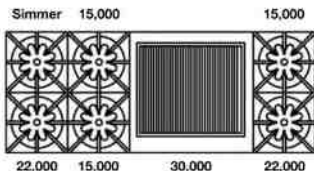

RANGETOPS: 60" NOVA (RNB) SERIES

60" Nova (RNB) Rangetop with 24" Charbroiler

Model	Description (*) Denotes item that must be specified	UMRP	MSRP
Natural Gas Models: 60" Nova Series Rangetop with 24" Charbroiler			
RGTNB606CBV2	6 Burner | 12" Charbroiler | Nat Gas | Stainless Steel | Standard Trim	$8,595	$10,110
RGTNB606CBV2PLT	6 Burner | 12" Charbroiler | Nat Gas | Stainless Steel | Plated Trim*	$9,785	$11,510
LP/Propane Models: 60" Nova Series Rangetop			
RGTNB606CBV2L	6 Burner | 12" Charbroiler | LP Gas | Stainless Steel | Standard Trim	$8,595	$10,110
RGTNB606CBV2LPLT	6 Burner | 12" Charbroiler | LP Gas | Stainless Steel | Plated Trim*	$9,785	$11,510
Customization & Accessory Options: (See page 46) | Total Knobs: 8