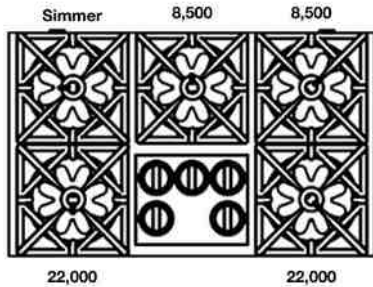

Model	Description (* Denotes item that must be specified)	UMRP	MSRP
Natural Gas Models: 36" Drop-In Cooktop			
RBCT365BSSV2	5 Burners | Nat Gas | Stainless Steel | Std Trim	$2,695	$3,170
RBCT365BSSV2PLT	5 Burners | Nat Gas | Stainless Steel | Plated Trim*	$3,410	$4,010
LP/Propane Models: 36" Drop-In Cooktop			
RBCT365BSSV2L	5 Burners | LP Gas | Stainless Steel | Std Trim	$2,695	$3,170
RBCT365BSSV2LPLT	5 Burners | LP Gas | Stainless Steel | Plated Trim*	$3,410	$4,010
KNOB OPTIONS: (Total Knobs: 5)			
STD BLACK – KNOB	Black Knob	$60 ea.	$70 ea.
PAINT – C - KNOB	Standard 190 RAL Color Knob	$90 ea.	$105 ea.
PAINT – CF - KNOB	Specialty Finish (Matte RAL; Textured RAL or Precious Metals) Knob	$140 ea.	$165 ea.
PLATED – KNOB	Plated Trim Knob (See options below)	$180 ea.	$210 ea.
PLATED TRIM OPTIONS: (Includes bezels and logo)			
Antique Brass, Brushed Brass, Polished Brass, Antique Copper, Brushed Copper, Polished Copper, Chrome, Oil Rubbed Bronze & Pewter			

FEATURES:

- 22,000 BTU UltraNova™ burners & 15,000 BTU Nova™ burners
- Precise 130° simmer burner
- Full motion grates
- Stainless steel knobs and available customization
- Enhanced compatibility with BlueStar Electric Wall Oven

PRODUCT SPECIFICATIONS:

• 30" Unit Dimensions: • 36" Unit Dimensions: • Electrical Requirements: • Gas Pressure: • Gas Line Size: • 30" Unit Weight: • 36" Unit Weight:	30"W x 22"D x 5"H 36"W x 22"D x 5"H 120V, 60Hz, 15 AMPS, 1PH - NAT: 5.0" WC, LP 10.0" WC ½" 160 lbs. 175 lbs.