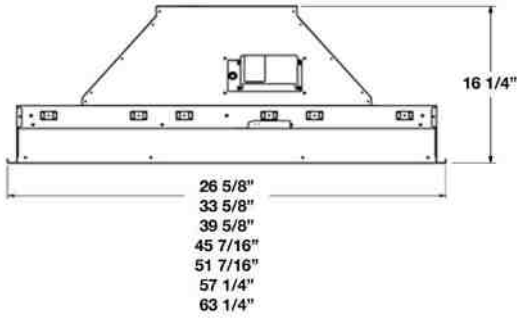

PROFESSIONAL SERIES: LINER/INSERTS

BlueStar Model Number Guide:	Base Model (PYOXXML) Liner Insert Model | Unit Width | Internal Liner Type	Add code below for desired color Not available on this model	Add (PLT) for Metal Strapping Not available on this model

Model	Description	UMRP	MSRP
PM028ML	28" Metal Liner | 600 CFM Blower | 26 5/8" x 22 1/8" x 16 1/4"	$ 1,195	$ 1,405
PM034ML	34" Metal Liner | 600 CFM Blower | 33 5/8" x 22 1/8" x 16 1/4"	$ 1,195	$ 1,405
PM040ML	40" Metal Liner | 39 5/8" x 22 1/8" x 16 1/4"	$ 1,195	$ 1,405
PM046ML	46" Metal Liner | 45 7/16" x 22 1/8" x 16 1/4"	$ 1,295	$ 1,525
PM052ML	52" Metal Liner | 51 7/16" x 22 1/8" x 16 1/4"	$ 1,395	$ 1,640
PM058ML	58" Metal Liner | 57 1/4" x 22 1/8" x 16 1/4"	$ 1,450	$ 1,705
PM064ML	64" Metal Liner 63 1/4" x 22 1/8" x 16 1/4"	$ 1,595	$ 1,875

BLOWER OPTIONS AND ADDITIONAL ACCESSORIES: (Refer to page 91)

FEATURES:

- Professional-grade smoke removal
- 3-speed fan with boost mode efficiently clears the air
- Innovative 3-stage grease capture system
- Enhanced visibility with dimmable LED lighting
- Quiet operation
- Stainless baffle filters seamlessly remove for dishwasher safe cleaning
- Easy-to-use push-button controls
- 28" & 34" models: 600 CFM internal fan included
  (Must be included on order)
- Accommodates top or rear discharge
- In-line, in-hood and remote blower compatible

BLOWER OPTIONS	IN-HOOD		IN-LINE		REMOTE		DISCHARGE	
CFM POWER	600	1200	800	1200	1000	1400	TOP	REAR
MODEL #	BS-CFM-600	BS-CFM-1200	ATEX-0.8	ATEX-1.2	HYEX-1.0-GA	HYEX-14.4-GA		
UMRP	$695	$995	$935	$990	$1,045	$1,078		
28" Liners	•	•	•	•	•	•	•	•
34" Liners	•	•	•	•	•	•	•	•
40" Liners	•	•	•	•	•	•	•	•
46" Liners	•	•	•	•	•	•	•	•
52" Liners	•	•	•	•	•	•	•	•
58" Liners	•	•	•	•	•	•	•	•
64" Liners	•	•	•	•	•	•	•	•