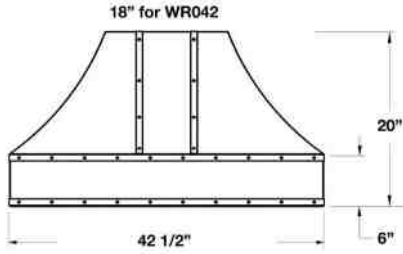

DESIGNER SERIES: 42", 48", 54", 60" & 66" WRANGLER WALL HOODS

** Additional 1/2" in width includes strapping & rivets **

42" WRANGLER HOODS		UMRP	MSRP
WR042MLPLT	Body: Stainless Steel | Strap/Rivets: Stainless Steel	$ 6,295	$ 7,405
WR042MLPLTD	Body: Stainless Steel | Strap/Rivets: Des. Metal*	$ 7,350	$ 8,645
WR042MLPLTC	Body: Std RAL Color* | Strap/Rivets: Stainless Steel	$ 7,190	$ 8,460
WR042MLPLTDC	Body: Std RAL Color* | Strap/Rivets: Des Metal*	$ 8,245	$ 9,700
WR042MLPLTCF	Body: Spec. Finish* | Strap/Rivets: Stainless Steel	$ 7,890	$ 9,280
WR042MLPLTDCF	Body: Spec. Finish* | Strap/Rivets: Des. Metal*	$ 8,945	$ 10,525
WR042MLPLTCC	Body: Custom Color* | Strap/Rivets: Stainless Steel	$ 8,935	$ 10,510
WR042MLPLTDCC	Body: Custom Color* | Strap/Rivets: Des. Metal*	$ 9,990	$ 11,755
48" WRANGLER HOODS		UMRP	MSRP
WR048MLPLT	Body: Stainless Steel | Strap/Rivets: Stainless Steel	$ 6,395	$ 7,525
WR048MLPLTD	Body: Stainless Steel | Strap/Rivets: Des. Metal*	$ 7,670	$ 9,025
WR048MLPLTC	Body: Std RAL Color* | Strap/Rivets: Stainless Steel	$ 7,290	$ 8,575
WR048MLPLTDC	Body: Std RAL Color* | Strap/Rivets: Des Metal*	$ 8,565	$ 10,075
WR048MLPLTCF	Body: Spec. Finish* | Strap/Rivets: Stainless Steel	$ 7,990	$ 9,400
WR048MLPLTDCF	Body: Spec. Finish* | Strap/Rivets: Des. Metal*	$ 9,265	$ 10,900
WR048MLPLTCC	Body: Custom Color* | Strap/Rivets: Stainless Steel	$ 9,035	$ 10,630
WR048MLPLTDCC	Body: Custom Color* | Strap/Rivets: Des. Metal*	$ 10,310	$ 12,130
54" WRANGLER HOODS		UMRP	MSRP
WR054MLPLT	Body: Stainless Steel | Strap/Rivets: Stainless Steel	$ 6,495	$ 7,640
WR054MLPLTD	Body: Stainless Steel | Strap/Rivets: Des. Metal*	$ 7,770	$ 9,140
WR054MLPLTC	Body: Std RAL Color* | Strap/Rivets: Stainless Steel	$ 7,390	$ 8,695
WR054MLPLTDC	Body: Std RAL Color* | Strap/Rivets: Des Metal*	$ 8,665	$ 10,195
WR054MLPLTCF	Body: Spec. Finish* | Strap/Rivets: Stainless Steel	$ 8,090	$ 9,520
WR054MLPLTDCF	Body: Spec. Finish* | Strap/Rivets: Des. Metal*	$ 9,365	$ 11,020
WR054MLPLTCC	Body: Custom Color* | Strap/Rivets: Stainless Steel	$ 9,135	$ 10,745
WR054MLPLTDCC	Body: Custom Color* | Strap/Rivets: Des. Metal*	$ 10,410	$ 12,245
60" WRANGLER HOODS		UMRP	MSRP
WR060MLPLT	Body: Stainless Steel | Strap/Rivets: Stainless Steel	$ 6,595	$ 7,760
WR060MLPLTD	Body: Stainless Steel | Strap/Rivets: Des. Metal*	$ 8,080	$ 9,505
WR060MLPLTC	Body: Std RAL Color* | Strap/Rivets: Stainless Steel	$ 7,490	$ 8,810
WR060MLPLTDC	Body: Std RAL Color* | Strap/Rivets: Des Metal*	$ 8,975	$ 10,560
WR060MLPLTCF	Body: Spec. Finish* | Strap/Rivets: Stainless Steel	$ 8,190	$ 9,635
WR060MLPLTDCF	Body: Spec. Finish* | Strap/Rivets: Des. Metal*	$ 9,675	$ 11,380
WR060MLPLTCC	Body: Custom Color* | Strap/Rivets: Stainless Steel	$ 9,235	$ 10,865
WR060MLPLTDCC	Body: Custom Color* | Strap/Rivets: Des. Metal*	$ 10,720	$ 12,610
66" WRANGLER HOODS		UMRP	MSRP
WR066MLPLT	Body: Stainless Steel | Strap/Rivets: Stainless Steel	$ 6,695	$ 7,875
WR066MLPLTD	Body: Stainless Steel | Strap/Rivets: Des. Metal*	$ 8,180	$ 9,625
WR066MLPLTC	Body: Std RAL Color* | Strap/Rivets: Stainless Steel	$ 7,590	$ 8,930
WR066MLPLTDC	Body: Std RAL Color* | Strap/Rivets: Des Metal*	$ 9,075	$ 10,675
WR066MLPLTCF	Body: Spec. Finish* | Strap/Rivets: Stainless Steel	$ 8,290	$ 9,755
WR066MLPLTDCF	Body: Spec. Finish* | Strap/Rivets: Des. Metal*	$ 9,775	$ 11,500
WR066MLPLTCC	Body: Custom Color* | Strap/Rivets: Stainless Steel	$ 9,335	$ 10,980
WR066MLPLTDCC	Body: Custom Color* | Strap/Rivets: Des. Metal*	$ 10,820	$ 12,730