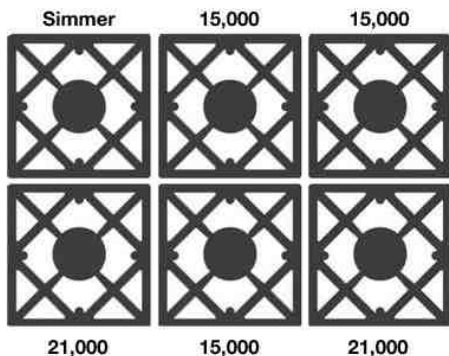

FREESTANDING RANGES: 36" CULINARY SERIES – SEALED BURNER BURNER

BlueStar Model Number Guide:

Base Model (RCS36SBV2) 6 Burners | Natural Gas | Stainless Steel Finish | Standard Trim	Change to LP Gas Add (L) for LP/Propane Gas	Add code below for desired color (C) 190 Standard RAL (Semi-Gloss) Colors (CF) Specialty Finish (190 Matte RAL, Precious Metals & Textures) (CC) Custom Colors	Add (PLT) for Plated Trim Includes plated bezels, door handle, handle end and logo. See available options below.

FEATURES:

- Sealed burner design with up to 21,000 BTUs of power (18,000 BTUs on LP/Propane models)
- Precise simmer burner
- Extra-large convection oven with 1850° infrared broiler that accommodates a full size 18" x 26" commercial baking sheet.
- 24" depth for compatibility with standard kitchen cabinetry
- Available in 1,000+ colors and finishes

PRODUCT SPECIFICATIONS:

- Unit Dimensions: 35.875"W x 24"D x 36.75"H
- Oven Interior: 29"W x 20"D x 15"H
- Electrical Reqs: 120V, 60Hz, 15 AMPS, 1PH
- Gas Pressure: NAT: 5.0" WC, LP 10.0" WC
- Gas Line Size: ½"
- Unit Weight: 420 lbs.