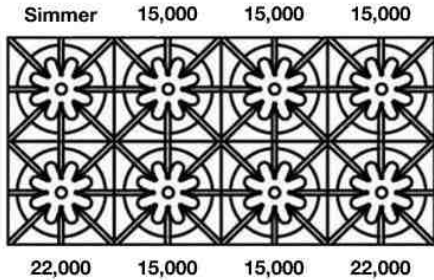

FREESTANDING RANGES: 48" NOVA (RNB) SERIES

BlueStar Model Number Guide:

Base Model (RNB488BV2) 8 Burners | Natural Gas | Stainless Steel Finish | Standard Trim	Change to LP Gas Add (L) for LP/Propane Gas	Add code below for desired color (C) 190 Standard RAL (Semi-Gloss) Colors (CF) Specialty Finish (190 Matte RAL, Precious Metals & Textures) (CC) Custom Colors	Add (PLT) for Plated Trim Includes plated bezels, door handle, handle end and logo. See available options below.

Model	Description (* Denotes item that must be specified)	UMRP	MSRP
Natural Gas Models: 48" Nova (RNB) Series			
RNB488BV2	8 Burner | Nat Gas | Stainless Steel | Standard Trim	$9,995	$11,760
RNB488BV2PLT	8 Burner | Nat Gas | Stainless Steel | Plated Trim*	$11,480	$13,505
RNB488BV2C	8 Burner | Nat Gas | Std RAL Color* | Standard Trim	$10,890	$12,810
RNB488BV2CPLT	8 Burner | Nat Gas | Std RAL Color* | Plated Trim*	$12,375	$14,560
RNB488BV2CF	8 Burner | Nat Gas | Specialty Finish* | Standard Trim	$11,590	$13,635
RNB488BV2CFPLT	8 Burner | Nat Gas | Specialty Finish* | Plated Trim*	$13,075	$15,380
RNB488BV2CC	8 Burner | Nat Gas | Custom Color* | Standard Trim	$12,635	$14,865
RNB488BV2CCPLT	8 Burner | Nat Gas | Custom Color* | Plated Trim*	$14,120	$16,610
LP/Propane Models: 48" Nova (RNB) Series			
RNB488BV2L	8 Burner | LP Gas | Stainless Steel | Standard Trim	$9,995	$11,760
RNB488BV2LPLT	8 Burner | LP Gas | Stainless Steel | Plated Trim*	$11,480	$13,505
RNB488BV2LC	8 Burner | LP Gas | Std RAL Color* | Standard Trim	$10,890	$12,810
RNB488BV2LCPLT	8 Burner | LP Gas | Std RAL Color* | Plated Trim*	$12,375	$14,560
RNB488BV2LCF	8 Burner | LP Gas | Specialty Finish* | Standard Trim	$11,590	$13,635
RNB488BV2LCFPLT	8 Burner | LP Gas | Specialty Finish* | Plated Trim*	$13,075	$15,380
RNB488BV2LCC	8 Burner | LP Gas | Custom Color* | Standard Trim	$12,635	$14,865
RNB488BV2LCCPLT	8 Burner | LP Gas | Custom Color* | Plated Trim*	$14,120	$16,610
BACKGUARD OPTIONS:			
All BlueStar freestanding appliances must be installed with a UL approved backguard. Unless otherwise specified, an island trim UL approved backguard will be entered at no charge.			
IT48BSP	Island Trim (Included)	$655	$770
BG648BSP	6" Backguard	$710	$835
BG4817BSP	17" Backguard	$1,485	$1,745
SDHS48BSP	24" High Shelf	$1,595	$1,875
KNOB & PAINTED BODY SIDE OPTIONS: (Total Knobs: 10)			
Painted Body Sides	Add Painted Sides (All colors)	$470	$555
STD BLACK – KNOB	RCS Series Black Knob (Ordered with unit)	N/C	N/C
PAINT – C - KNOB	Standard 190 RAL Color Knob	$90 ea.	$105 ea.
PAINT – CF - KNOB	Specialty Finish (Matte RAL; Textured RAL or Precious Metals) Knob	$140 ea.	$165 ea.
PLATED – KNOB	Plated Trim Knob (See options below)	$180 ea.	$210 ea.
SWING DOOR OPTIONS:			
SWING DOOR – LH	Swing Door – Left Hinge for Nova (RNB) Series	$1,045	$1,230
SWING DOOR – RH	Swing Door – Right Hinge for Nova (RNB) Series	$1,045	$1,230
PLATED TRIM OPTIONS: (Includes bezels, door handle, handle ends and logo)			
Antique Brass, Brushed Brass, Polished Brass, Antique Copper, Brushed Copper, Polished Copper, Chrome, Oil Rubbed Bronze & Pewter			
See page 31 for additional customization and accessories for Freestanding Ranges			

FEATURES: