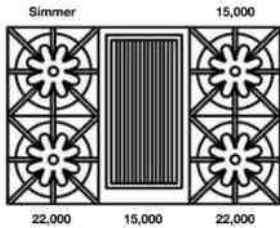

36" Nova (RNB) Rangetop with 12" Charbroiler

Natural Gas Models: 36" Nova Series Rangetop with 12" Charbroiler			
RGTNB2364CBV2	4 Burner | 12" Charbroiler | Nat Gas | Stainless Steel | Standard Trim	$4,495	$5,290
RGTNB2364CBV2PLT	4 Burner | 12" Charbroiler | Nat Gas | Stainless Steel | Plated Trim*	$5,210	$6,130
LP/Propane Models: 36" Nova Series Rangetop with 12" Charbroiler			
RGTNB2364CBV2L	4 Burner | 12" Charbroiler | LP Gas | Stainless Steel | Standard Trim	$4,495	$5,290
RGTNB2364CBV2LPLT	4 Burner | 12" Charbroiler | LP Gas | Stainless Steel | Plated Trim*	$5,210	$6,130
Customization & Accessory Options: (See page 41) | Total Knobs: 5