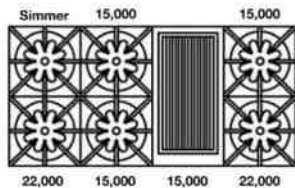

48" Nova (RNB) Rangetop with 12" Charbroiler

Natural Gas Models: 48" Nova Series Rangetop with 12" Charbroiler			
RGTNB2486CBV2	4 Burner | 12" Charbroiler | Nat Gas | Stainless Steel | Standard Trim	$5,495	$6,465
RGTNB2486CBV2PLT	4 Burner | 12" Charbroiler | Nat Gas | Stainless Steel | Plated Trim*	$6,445	$7,580
LP/Propane Models: 48" Nova Series Rangetop with 12" Charbroiler			
RGTNB2486CBV2L	4 Burner | 12" Charbroiler | LP Gas | Stainless Steel | Standard Trim	$5,495	$6,465
RGTNB2486CBV2LPLT	4 Burner | 12" Charbroiler | LP Gas | Stainless Steel | Plated Trim*	$6,445	$7,580
Customization & Accessory Options: (See page 43) | Total Knobs: 7