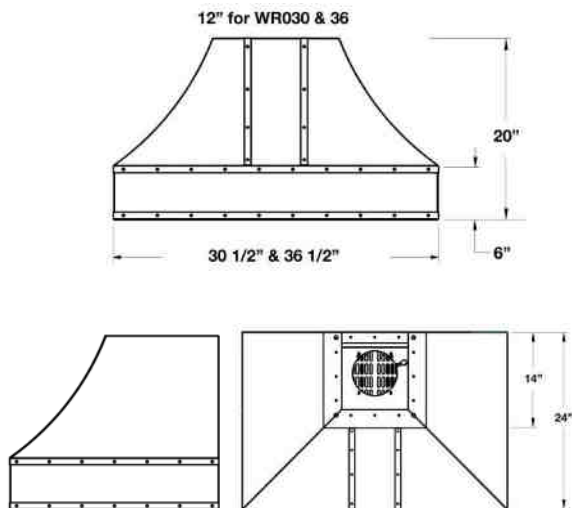

DESIGNER SERIES: 30" & 36" WRANGLER WALL HOODS

REQUEST A QUOTE
QUOTE@BLUESTARCOOKING.COM

BlueStar Model Number Guide:	Base Model (WROXXMLPLT)	Add code below for desired color	Add (PLT) for Metal Strapping
	Wrangler | Unit Width | Internal Liner Type | Brushed Stainless Steel Strapping & Rivets	(C) 190 Standard RAL (Semi-Gloss) Colors (CF) Specialty Finish (190 Matte RAL, Precious Metals & Textures) (CC) Custom Colors	Standard: Brushed Stainless Steel See below for Designer Metal strapping and rivet options

** Additional 1/2" in width includes strapping & rivets **