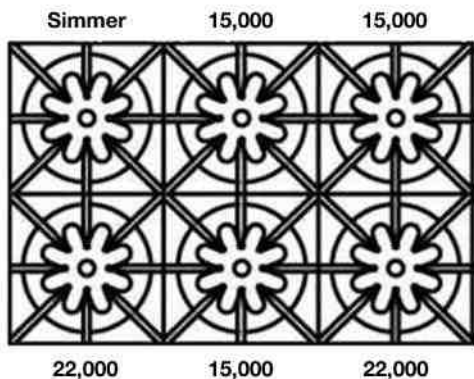

RANGETOPS: 36" NOVA (RNB) SERIES

BlueStar Model Number Guide:			
Base Model (RGTNB366BV2) 6 Burners | Natural Gas | Stainless Steel Finish | Standard Trim	Change to LP Gas Add (L) for LP/Propane Gas	Add code below for desired color Not available on Rangetop or Cooktop models	Add (PLT) for Plated Trim Includes plated bezels and logo. See available options below.

Model	Description (* Denotes item that must be specified)	UMRP	MSRP
Natural Gas Models: 36" Nova Series Rangetop			
RGTNB366BV2	6 Burners | Nat Gas | Stainless Steel | Std Trim	$4,195	$4,935
RGTNB366BV2PLT	6 Burners | Nat Gas | Stainless Steel | Plated Trim*	$4,910	$5,775
LP/Propane Models: 36" Nova Series Rangetop			
RGTNB366BV2L	6 Burners | LP Gas | Stainless Steel | Std Trim	$4,195	$4,935
RGTNB366BV2LPLT	6 Burners | LP Gas | Stainless Steel | Plated Trim*	$4,910	$5,775
BACKGUARD OPTIONS:			
All BlueStar freestanding appliances must be installed with a UL approved backguard. Unless otherwise specified, an island trim UL approved backguard will be entered at no charge.			
IT36BSP	Island Trim (Included)	$455	$535
BG636BSP	6" Backguard	$490	$575
BG3617BSP	17" Backguard	$995	$1,170
SDHS36BSP	24" High Shelf	$1,155	$1,360
KNOB OPTIONS: (Total Knobs: 6)			
STD BLACK – KNOB	RCS Series Black Knob (Ordered with unit)	N/C	N/C
PAINT – C - KNOB	Standard 190 RAL Color Knob	$90 ea.	$105 ea.
PAINT – CF - KNOB	Specialty Finish (Matte RAL; Textured RAL or Precious Metals) Knob	$140 ea.	$165 ea.
PLATED – KNOB	Plated Trim Knob (See options below)	$180 ea.	$210 ea.
PLATED TRIM OPTIONS: (Includes bezels and logo)			
Antique Brass, Brushed Brass, Polished Brass, Antique Copper, Brushed Copper, Polished Copper, Chrome, Oil Rubbed Bronze & Pewter			
See page 51 for additional customization and accessories for Rangetops and Cooktops			

FEATURES:

- 22,000 BTU UltraNova™ burners & 15,000 BTU Nova™ burners
- Precise 130° simmer burner
- Available with all burners or add integrated griddle, charbroiler or French top
- Integrated wok cooking
- Handcrafted in Pennsylvania since 1880

PRODUCT SPECIFICATIONS:

- Unit Dimensions: 35.875"W x 24"D x 8.625"H
- Electrical Reqs: 120V, 60Hz, 15 AMPS, 1PH
- Gas Pressure: NAT: 5.0" WC, LP 10.0" WC
- Gas Line Size: ½"
- Unit Weight: 220 lbs.