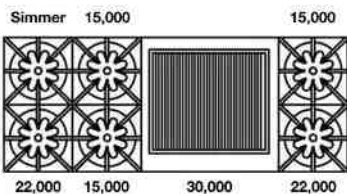

60" Nova (RNB) Series with 24" Charbroiler

Model	Description (* Denotes item that must be specified)	UMRP	MSRP
Natural Gas Models: 60" Nova Series with 24" Charbroiler			
RNB606CBV2	6 Burner | 24" Charbroiler | Nat Gas | Stainless Steel | Standard Trim	$15,895	$18,700
RNB606CBV2PLT	6 Burner | 24" Charbroiler | Nat Gas | Stainless Steel | Plated Trim*	$17,600	$20,705
RNB606CBV2C	6 Burner | 24" Charbroiler | Nat Gas | Std RAL Paint* | Standard Trim	$16,790	$19,755
RNB606CBV2CPLT	6 Burner | 24" Charbroiler | Nat Gas | Std RAL Paint* | Plated Trim*	$18,495	$21,760
RNB606CBV2CF	6 Burner | 24" Charbroiler | Nat Gas | Specialty Finish* | Standard Trim	$17,490	$20,575
RNB606CBV2CFPLT	6 Burner | 24" Charbroiler | Nat Gas | Specialty Finish* | Plated Trim*	$19,195	$22,580
RNB606CBV2CC	6 Burner | 24" Charbroiler | Nat Gas | Custom Color* | Standard Trim	$18,535	$21,805
RNB606CBV2CCPLT	6 Burner | 24" Charbroiler | Nat Gas | Custom Color* | Plated Trim*	$20,240	$23,810
LP/Propane Models: 60" Nova Series with 24" Charbroiler			
RNB606CBV2L	6 Burner | 24" Charbroiler | LP Gas | Stainless Steel | Standard Trim	$15,895	$18,700
RNB606CBV2LPLT	6 Burner | 24" Charbroiler | LP Gas | Stainless Steel | Plated Trim*	$17,600	$20,705
RNB606CBV2LC	6 Burner | 24" Charbroiler | LP Gas | Std RAL Paint* | Standard Trim	$16,790	$19,755
RNB606CBV2LCPLT	6 Burner | 24" Charbroiler | LP Gas | Std RAL Paint* | Plated Trim*	$18,495	$21,760
RNB606CBV2LCF	6 Burner | 24" Charbroiler | LP Gas | Specialty Finish* | Standard Trim	$17,490	$20,575
RNB606CBV2LCFPLT	6 Burner | 24" Charbroiler | LP Gas | Specialty Finish* | Plated Trim*	$19,195	$22,580
RNB606CBV2LCC	6 Burner | 24" Charbroiler | LP Gas | Custom Color* | Standard Trim	$18,535	$21,805
RNB606CBV2LCCPLT	6 Burner | 24" Charbroiler | LP Gas | Custom Color* | Plated Trim*	$20,240	$23,810
Customization & Accessory Options: (See page 20) | Total Knobs: 10