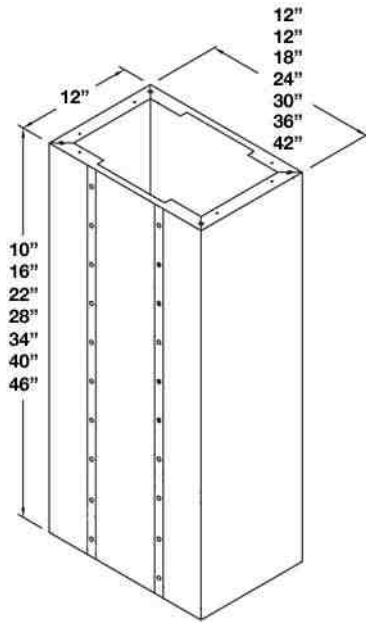

DUCT COVERS: WRANGLER WALL HOODS

NOTE: STRAPPING AND RIVETS ON DUCT COVER MUST MATCH HOOD. MUST BE SPECIFIED ON ORDER.

NOTE: DUCT COVER MUST BE ORDERED WITH HOOD FOR QUALITY ASSURANCE.

SIZE	MODEL	HEIGHT	UMRP	MSRP
Available Duct Covers for 30" Models	DCWW03010	10"	No charge when ordered with Wrangler style hood. Must be ordered with hood for quality assurance.	
	DCWW03016	16"		
	DCWW03022	22"		
	DCWW03028	28"		
	DCWW03024	34"		
	DCWW03040	40"		
	DCWW03046	46"		
Available Duct Covers for 36" Models	DCWW03610	10"	No charge when ordered with Wrangler style hood. Must be ordered with hood for quality assurance.	
	DCWW03616	16"		
	DCWW03622	22"		
	DCWW03628	28"		
	DCWW03624	34"		
	DCWW03640	40"		
	DCWW03646	46"		
Available Duct Covers for 42" Models	DCWW04210	10"	No charge when ordered with Wrangler style hood. Must be ordered with hood for quality assurance.	
	DCWW04216	16"		
	DCWW04222	22"		
	DCWW04228	28"		
	DCWW04224	34"		
	DCWW04240	40"		
	DCWW04246	46"		

SIZE	MODEL	HEIGHT	UMRP	MSRP
Available Duct Covers for 48" Models	DCWW04810	10"	No charge when ordered with Wrangler style hood. Must be ordered with hood for quality assurance.	
	DCWW04816	16"		
	DCWW04822	22"		
	DCWW04828	28"		
	DCWW04824	34"		
	DCWW04846	46"		
Available Duct Covers for 54" Models	DCWW05410	10"	No charge when ordered with Wrangler style hood. Must be ordered with hood for quality assurance.	
	DCWW05416	16"		
	DCWW05422	22"		
	DCWW05428	28"		
	DCWW05424	34"		
	DCWW05446	46"		
Available Duct Covers for 60" Models	DCWW06010	10"	No charge when ordered with Wrangler style hood. Must be ordered with hood for quality assurance.	
	DCWW06016	16"		
	DCWW06022	22"		
	DCWW06028	28"		
	DCWW06024	34"		
	DCWW06046	46"		
Available Duct Covers for 66" Models	DCWW06610	10"	No charge when ordered with Wrangler style hood. Must be ordered with hood for quality assurance.	
	DCWW06616	16"		
	DCWW06622	22"		
	DCWW06628	28"		
	DCWW06624	34"		
	DCWW06646	46"