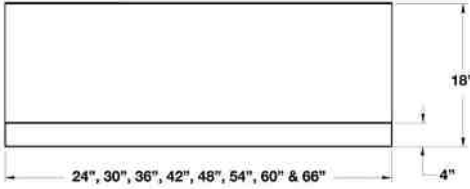

DESIGNER SERIES: INCLINE WALL HOODS

REQUEST A QUOTE
QUOTE@BLUESTARCOOKING.COM

BlueStar Model Number Guide:	Base Model (INOXML)	Add code below for desired color	Add (PLT) for Metal Strapping
	Incline | Unit Width | Internal Liner Type	(C) 190 Standard RAL (Semi-Gloss) Colors (CF) Specialty Finish (190 Matte RAL, Precious Metals & Textures) (CC) Custom Colors	Available through custom quote only at quote@bluestarcooking.com

FEATURES:

- Professional-grade smoke removal
- 3-speed fan with boost mode efficiently clears the air
- Innovative 3-stage grease capture system
- Enhanced visibility with dimmable LED lighting
- Quiet operation
- Stainless baffle filters seamlessly remove for dishwasher safe cleaning
- Easy-to-use push-button controls
- 30" & 36" models: 600 CFM internal fan included (*Must be included on order*)
- Accommodates top or rear discharge
- Duct free recirculating kits available for 30", 36", 42" & 48" models (Sold separately)
- In-line, in-hood and remote blower compatible

CUSTOMIZATION OPTIONS:

- 1,000+ Colors & Finishes
- Designer Metals
- Custom strapping & rivets
- Full custom options

CUSTOMIZATION OPTIONS:

- 1,000+ Colors & Finishes
- Designer Metals
- Custom strapping & rivets
- Full custom options

Model	Description (* Denotes item that must be specified)	UMRP	MSRP
IN030ML	30" Incline | Stainless Steel | 600 CFM Blower	$ 1,895	$ 2,230
IN030MLC	30" Incline | Std RAL Color* | 600 CFM Blower	$ 2,590	$ 3,045
IN030MLCF	30" Incline | Specialty Finish* | 600 CFM Blower	$ 3,270	$ 3,845
IN030MLCC	30" Incline | Custom Color* | 600 CFM Blower	$ 4,260	$ 5,010
IN036ML	36" Incline | Stainless Steel | 600 CFM Blower	$ 1,995	$ 2,345
IN036MLC	36" Incline | Std RAL Color* | 600 CFM Blower	$ 2,690	$ 3,165
IN036MLCF	36" Incline | Specialty Finish* | 600 CFM Blower	$ 3,370	$ 3,965
IN036MLCC	36" Incline | Custom Color* | 600 CFM Blower	$ 4,360	$ 5,130
IN042ML	42" Incline | Stainless Steel	$ 2,095	$ 2,465
IN042MLC	42" Incline | Std RAL Color*	$ 2,990	$ 3,520
IN042MLCF	42" Incline | Specialty Finish*	$ 3,690	$ 4,340
IN042MLCC	42" Incline | Custom Color*	$ 4,735	$ 5,570
IN048ML	48" Incline | Stainless Steel	$ 2,395	$ 2,820
IN048MLC	48" Incline | Std RAL Color*	$ 3,290	$ 3,870
IN048MLCF	48" Incline | Specialty Finish*	$ 3,990	$ 4,695
IN048MLCC	48" Incline | Custom Color*	$ 5,035	$ 5,925
IN054ML	54" Incline | Stainless Steel	$ 2,495	$ 2,935
IN054MLC	54" Incline | Std RAL Color*	$ 3,390	$ 3,990
IN054MLCF	54" Incline | Specialty Finish*	$ 4,090	$ 4,810
IN054MLCC	54" Incline | Custom Color*	$ 5,135	$ 6,040
IN060ML	60" Incline | Stainless Steel	$ 2,695	$ 3,170
IN060MLC	60" Incline | Std RAL Color*	$ 3,590	$ 4,225
IN060MLCF	60" Incline | Specialty Finish*	$ 4,290	$ 5,045
IN060MLCC	60" Incline | Custom Color*	$ 5,335	$ 6,275
IN066ML	66" Incline | Stainless Steel	$ 2,895	$ 3,405
IN066MLC	66" Incline | Std RAL Color*	$ 3,790	$ 4,460
IN066MLCF	66" Incline | Specialty Finish*	$ 4,490	$ 5,280
IN066MLCC	66" Incline | Custom Color*	$ 5,535	$ 6,510

DUCT COVERS FOR INCLINE HOODS:

See page 71 for Duct Free Kits (Duct cover can not be installed Duct Free Kits)

Refer to page 83 for all Incline hood duct cover options

- Available duct cover heights: 2", 6", 12", 18", 24", 30", 36", 42" & 48"

Refer to page 91 for Ventilation Hood Accessories