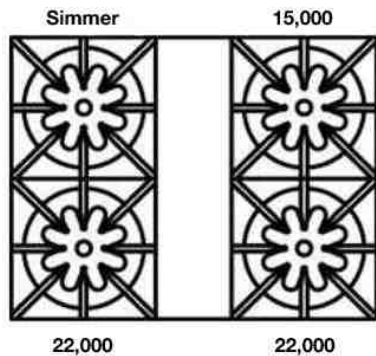

FREESTANDING RANGES: 30" NOVA (RNB) SERIES

BlueStar Model Number Guide:

Base Model (RNB304BV2) 4 Burners | Natural Gas | Stainless Steel Finish | Standard Trim	Change to LP Gas Add (L) for LP/Propane Gas	Add code below for desired color (C) 190 Standard RAL (Semi-Gloss) Colors (CF) Specialty Finish (190 Matte RAL, Precious Metals & Textures) (CC) Custom Colors	Add (PLT) for Plated Trim Includes plated bezels, door handle, handle end and logo. See available options below.

FEATURES:

- 22,000 BTU UltraNova™ burners & 15,000 BTU Nova™ burners
- Precise 130° simmer burner
- Extra-large convection oven with 1850° infrared broiler that accommodates a full size 18" x 26" commercial baking sheet
- Includes full extension rack
- Integrated wok cooking
- Available with swing doors
- Available in 1,000+ colors & finishes plus additional customization options

PRODUCT SPECIFICATIONS:

- Unit Dimensions: 29.875W x 24"D x 36.75"H
- Oven Interior: 26.25"W x 20"D x 15"H
- Electrical Reqs: 120V, 60Hz, 15 AMPS, 1PH
- Gas Pressure: NAT: 5.0" WC, LP 10.0" WC
- Gas Line Size: ½
- Unit Weight: 420 lbs.