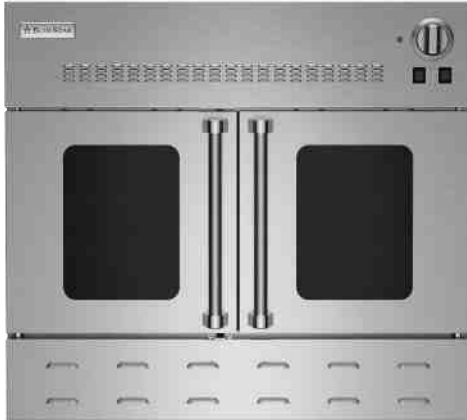

GAS WALL OVENS: 36" BUILT-IN

BlueStar Model Number Guide:			
Base Model (BWO36AGS) French Door | Natural Gas | Stainless Steel Finish | Standard Trim	Change to LP Gas Add (L) for LP/Propane Gas	Add code below for desired color (C) 190 Standard RAL (Semi-Gloss) Colors (CF) Specialty Finish (190 Matte RAL, Precious Metals & Textures) (CC) Custom Colors	Add (PLT) for Plated Trim Includes plated bezels, door handle, handle end and logo. See available options below.

FEATURES:

- Powerful 25,000 BTU burner with 3,000 BTU heat assist for quick start-ups and additional power
- Extra-large oven with True European Convection and 1850° Infrared Broiler that accommodates a full size 18" x 26" commercial baking sheet
- 24" depth for compatibility with standard kitchen cabinetry
- Available as single ovens or two single ovens double stacked
- Available in 1,000+ colors & finishes
- Handcrafted in Pennsylvania since 1880

PRODUCT SPECIFICATIONS:

- Unit Dimensions: 36"W x 23"D x 32.75"H
- Gas Pressure: NAT: 5.0" WC, LP 10.0" WC
- Gas Line Size: ½"
- Unit Weight: 400 lbs.

Model	Description (* Denotes item that must be specified)	UMRP	MSRP
Natural Gas Models: 36" Built-In Gas Wall Oven			
BWO36AGS	Nat Gas | Stainless Steel | Standard Trim	$5,995	$7,055
BWO36AGSPLT	Nat Gas | Stainless Steel | Plated Trim*	$7,150	$8,410
BWO36AGSC	Nat Gas | Std RAL Color* | Standard Trim	$6,690	$7,870
BWO36AGSCPLT	Nat Gas | Std RAL Color* | Plated Trim*	$7,845	$9,230
BWO36AGSCF	Nat Gas | Specialty Finish* | Standard Trim	$7,370	$8,670
BWO36AGSCFPLT	Nat Gas | Specialty Finish* | Plated Trim*	$8,525	$10,030
BWO36AGSCC	Nat Gas | Custom Color* | Standard Trim	$8,360	$9,835
BWO36AGSCCPLT	Nat Gas | Custom Color* | Plated Trim*	$9,515	$11,195
LP/Propane Models: 36" Built-In Gas Wall Oven			
BWO36AGSL	LP Gas | Stainless Steel | Standard Trim	$5,995	$7,055
BWO36AGSLPLT	LP Gas | Stainless Steel | Plated Trim*	$7,150	$8,410
BWO36AGSLC	LP Gas | Std RAL Color* | Standard Trim	$6,690	$7,870
BWO36AGSLCPLT	LP Gas | Std RAL Color* | Plated Trim*	$7,845	$9,230
BWO36AGSLCF	LP Gas | Specialty Finish* | Standard Trim	$7,370	$8,670
BWO36AGSLCFPLT	LP Gas | Specialty Finish* | Plated Trim*	$8,525	$10,030
BWO36AGSLCC	LP Gas | Custom Color* | Standard Trim	$8,360	$9,835
BWO36AGSLCCPLT	LP Gas | Custom Color* | Plated Trim*	$9,515	$11,195
STACKING KIT:			
BWOSTK-36	Stacking Kit for 36" Gas Wall Ovens	N/C	N/C
KNOB OPTIONS: (Total Knobs: 1)			
SS – KNOB	Brushed Stainless Steel Knob	$60 ea.	$70 ea.
PAINT – C - KNOB	Standard 190 RAL Color Knob	$90 ea.	$105 ea.
PAINT – CF - KNOB	Specialty Finish (Matte RAL; Textured RAL or Precious Metals) Knob	$140 ea.	$165 ea.
PLATED – KNOB	Plated Trim Knob (See options below)	$180 ea.	$210 ea.
PLATED TRIM OPTIONS: (Includes bezels, door handle, handle ends and logo)			
Antique Brass, Brushed Brass, Polished Brass, Antique Copper, Brushed Copper, Polished Copper, Chrome, Oil Rubbed Bronze & Pewter			
See page 60 for additional customization and accessories for Freestanding Ranges