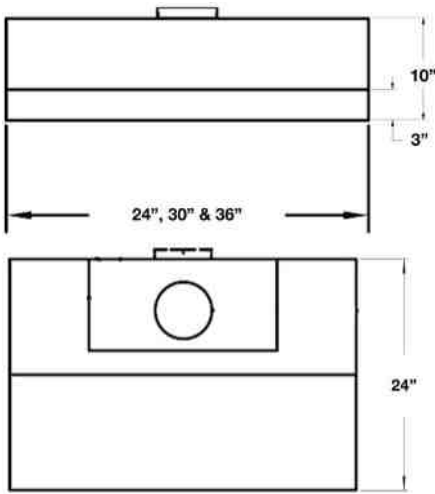

PROFESSIONAL SERIES: LOW PROFILE WALL HOOD

BlueStar Model Number Guide:	Base Model (LPOXXLP) Low Profile | Unit Width | Internal Liner Type	Add code below for desired color (C) 190 Standard RAL (Semi-Gloss) Colors (CF) Specialty Finish (190 Matte RAL, Precious Metals & Textures) (CC) Custom Colors	Add (PLT) for Metal Strapping Not available on this model

FEATURES:

- Commercial grade stainless steel construction
- 600 CFM internal fan included (Only blower option available for this model)
- Welded seamless corners
- Dishwasher safe stainless steel baffles
- 3-speed blower/variable light control

CUSTOMIZATION OPTIONS:

- 1,000+ Colors & Finishes

Model	Description (* Denotes item that must be specified)	UMRP	MSRP
BS-LP024V2	24" Low Profile | Stainless Steel | 600 CFM Blower	$1,395	$1,640
BS-LP024V2C	24" Low Profile | Std RAL Color* | 600 CFM Blower	$2,090	$2,460
BS-LP024V2CF	24" Low Profile | Specialty Finish* | 600 CFM Blower	$2,770	$3,260
BS-LP024V2CC	24" Low Profile | Custom Color* | 600 CFM Blower	$3,760	$4,425
LP030LP	30" Low Profile | Stainless Steel | 600 CFM Blower	$1,495	$1,760
LP030LPC	30" Low Profile | Std RAL Color* | 600 CFM Blower	$2,190	$2,575
LP030LPCF	30" Low Profile | Specialty Finish* | 600 CFM Blower	$2,870	$3,375
LP030LPCC	30" Low Profile | Custom Color* | 600 CFM Blower	$3,860	$4,540
LP036LP	36" Low Profile | Stainless Steel | 600 CFM Blower	$1,595	$1,875
LP036LPC	36" Low Profile | Std RAL Color* | 600 CFM Blower	$2,290	$2,695
LP036LPCF	36" Low Profile | Specialty Finish* | 600 CFM Blower	$2,970	$3,495
LP036LPCC	36" Low Profile | Custom Color* | 600 CFM Blower	$3,960	$4,660