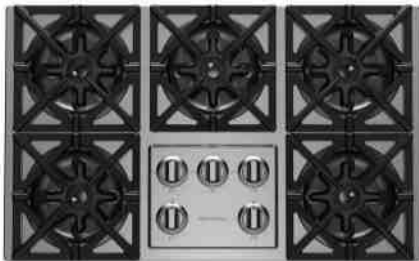

Model	Description (* Denotes item that must be specified)	UMRP	MSRP
Natural Gas Models: 36" Drop-In Cooktop			
RBCT365BSSV2	5 Burners | Nat Gas | Stainless Steel | Std Trim	$2,695	$3,170
RBCT365BSSV2PLT	5 Burners | Nat Gas | Stainless Steel | Plated Trim*	$3,410	$4,010
LP/Propane Models: 36" Drop-In Cooktop			
RBCT365BSSV2L	5 Burners | LP Gas | Stainless Steel | Std Trim	$2,695	$3,170
RBCT365BSSV2LPLT	5 Burners | LP Gas | Stainless Steel | Plated Trim*	$3,410	$4,010
KNOB OPTIONS: (Total Knobs: 5)			
STD BLACK – KNOB	Black Knob	$60 ea.	$70 ea.
PAINT – C - KNOB	Standard 190 RAL Color Knob	$90 ea.	$105 ea.
PAINT – CF - KNOB	Specialty Finish (Matte RAL; Textured RAL or Precious Metals) Knob	$140 ea.	$165 ea.
PLATED – KNOB	Plated Trim Knob (See options below)	$180 ea.	$210 ea.
PLATED TRIM OPTIONS: (Includes bezels and logo)			
Antique Brass, Brushed Brass, Polished Brass, Antique Copper, Brushed Copper, Polished Copper, Chrome, Oil Rubbed Bronze & Pewter			

FEATURES:

- 22,000 BTU UltraNova™ burners & 15,000 BTU Nova™ burners
- Precise 130° simmer burner
- Full motion grates
- Stainless steel knobs and available customization
- Enhanced compatibility with BlueStar Electric Wall Oven

PRODUCT SPECIFICATIONS:

• 30" Unit Dimensions: • 36" Unit Dimensions: • Electrical Requirements: • Gas Pressure: • Gas Line Size: • 30" Unit Weight: • 36" Unit Weight:	30"W x 22"D x 5"H 36"W x 22"D x 5"H 120V, 60Hz, 15 AMPS, 1PH - NAT: 5.0" WC, LP 10.0" WC ½" 160 lbs. 175 lbs.