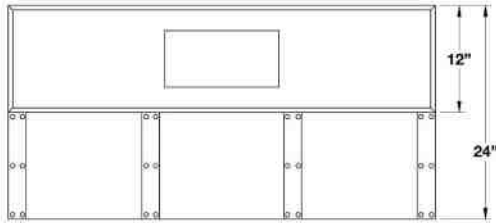

DESIGNER SERIES: 42", 48", 54", 60" & 66" BONANZA WALL HOODS

42" BONANZA HOODS: (4 Vertical Straps | 1 Horizontal)		UMRP	MSRP
BZ042MLPLT	Body: Stainless Steel | Strap/Rivets: Stainless Steel	$ 4,330	$ 5,095
BZ042MLPLTD	Body: Stainless Steel | Strap/Rivets: Des. Metal*	$ 4,550	$ 5,355
BZ042MLPLTC	Body: Std RAL Color* | Strap/Rivets: Stainless Steel	$ 5,225	$ 6,145
BZ042MLPLTDC	Body: Std RAL Color* | Strap/Rivets: Des Metal*	$ 5,445	$ 6,405
BZ042MLPLTCF	Body: Spec. Finish* | Strap/Rivets: Stainless Steel	$ 5,925	$ 6,970
BZ042MLPLTDCF	Body: Spec. Finish* | Strap/Rivets: Des. Metal*	$ 6,145	$ 7,230
BZ042MLPLTCC	Body: Custom Color* | Strap/Rivets: Stainless Steel	$ 6,970	$ 8,200
BZ042MLPLTDCC	Body: Custom Color* | Strap/Rivets: Des. Metal*	$ 7,190	$ 8,460
48" BONANZA HOODS: (4 Vertical Straps | 1 Horizontal)		UMRP	MSRP
BZ048MLPLT	Body: Stainless Steel | Strap/Rivets: Stainless Steel	$ 4,750	$ 5,590
BZ048MLPLTD	Body: Stainless Steel | Strap/Rivets: Des. Metal*	$ 4,970	$ 5,845
BZ048MLPLTC	Body: Std RAL Color* | Strap/Rivets: Stainless Steel	$ 5,645	$ 6,640
BZ048MLPLTDC	Body: Std RAL Color* | Strap/Rivets: Des Metal*	$ 5,865	$ 6,900
BZ048MLPLTCF	Body: Spec. Finish* | Strap/Rivets: Stainless Steel	$ 6,345	$ 7,465
BZ048MLPLTDCF	Body: Spec. Finish* | Strap/Rivets: Des. Metal*	$ 6,565	$ 7,725
BZ048MLPLTCC	Body: Custom Color* | Strap/Rivets: Stainless Steel	$ 7,390	$ 8,695
BZ048MLPLTDCC	Body: Custom Color* | Strap/Rivets: Des. Metal*	$ 7,610	$ 8,955
54" BONANZA HOODS : (4 Vertical Straps | 1 Horizontal)		UMRP	MSRP
BZ054MLPLT	Body: Stainless Steel | Strap/Rivets: Stainless Steel	$ 4,850	$ 5,705
BZ054MLPLTD	Body: Stainless Steel | Strap/Rivets: Des. Metal*	$ 5,070	$ 5,965
BZ054MLPLTC	Body: Std RAL Color* | Strap/Rivets: Stainless Steel	$ 5,745	$ 6,760
BZ054MLPLTDC	Body: Std RAL Color* | Strap/Rivets: Des Metal*	$ 5,965	$ 7,020
BZ054MLPLTCF	Body: Spec. Finish* | Strap/Rivets: Stainless Steel	$ 6,445	$ 7,580
BZ054MLPLTDCF	Body: Spec. Finish* | Strap/Rivets: Des. Metal*	$ 6,665	$ 7,840
BZ054MLPLTCC	Body: Custom Color* | Strap/Rivets: Stainless Steel	$ 7,490	$ 8,810
BZ054MLPLTDCC	Body: Custom Color* | Strap/Rivets: Des. Metal*	$ 7,710	$ 9,070
60" BONANZA HOODS : (4 Vertical Straps | 1 Horizontal)		UMRP	MSRP
BZ060MLPLT	Body: Stainless Steel | Strap/Rivets: Stainless Steel	$ 5,170	$ 6,080
BZ060MLPLTD	Body: Stainless Steel | Strap/Rivets: Des. Metal*	$ 5,380	$ 6,330
BZ060MLPLTC	Body: Std RAL Color* | Strap/Rivets: Stainless Steel	$ 6,065	$ 7,135
BZ060MLPLTDC	Body: Std RAL Color* | Strap/Rivets: Des Metal*	$ 6,275	$ 7,380
BZ060MLPLTCF	Body: Spec. Finish* | Strap/Rivets: Stainless Steel	$ 6,765	$ 7,960
BZ060MLPLTDCF	Body: Spec. Finish* | Strap/Rivets: Des. Metal*	$ 6,975	$ 8,205
BZ060MLPLTCC	Body: Custom Color* | Strap/Rivets: Stainless Steel	$ 7,810	$ 9,190
BZ060MLPLTDCC	Body: Custom Color* | Strap/Rivets: Des. Metal*	$ 8,020	$ 9,435
66" BONANZA HOODS : (5 Vertical Straps | 1 Horizontal)		UMRP	MSRP
BZ066MLPLT	Body: Stainless Steel | Strap/Rivets: Stainless Steel	$ 5,270	$ 6,200
BZ066MLPLTD	Body: Stainless Steel | Strap/Rivets: Des. Metal*	$ 5,480	$ 6,445
BZ066MLPLTC	Body: Std RAL Color* | Strap/Rivets: Stainless Steel	$ 6,165	$ 7,255
BZ066MLPLTDC	Body: Std RAL Color* | Strap/Rivets: Des Metal*	$ 6,375	$ 7,500
BZ066MLPLTCF	Body: Spec. Finish* | Strap/Rivets: Stainless Steel	$ 6,865	$ 8,075
BZ066MLPLTDCF	Body: Spec. Finish* | Strap/Rivets: Des. Metal*	$ 7,075	$ 8,325
BZ066MLPLTCC	Body: Custom Color* | Strap/Rivets: Stainless Steel	$ 7,910	$ 9,305
BZ066MLPLTDCC	Body: Custom Color* | Strap/Rivets: Des. Metal*	$ 8,120	$ 9,555