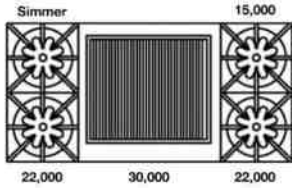

RANGETOPS: 48" NOVA (RNB) SERIES

48" Nova (RNB) Rangetop with 24" Charbroiler

Model	Description (* Denotes item that must be specified)	UMRP	MSRP
Natural Gas Models: 48" Nova Series Rangetop with 24" Charbroiler			
RGTNB484CBV2	4 Burner | 24" Charbroiler | Nat Gas | Stainless Steel | Standard Trim	$5,995	$7,055
RGTNB484CBV2PLT	4 Burner | 24" Charbroiler | Nat Gas | Stainless Steel | Plated Trim*	$6,945	$8,170
LP/Propane Models: 48" Nova Series Rangetop with 24" Charbroiler			
RGTNB484CBV2L	4 Burner | 24" Charbroiler | LP Gas | Stainless Steel | Standard Trim	$5,995	$7,055
RGTNB484CBV2LPLT	4 Burner | 24" Charbroiler | LP Gas | Stainless Steel | Plated Trim*	$6,945	$8,170
Customization & Accessory Options: (See page 43) | Total Knobs: 6