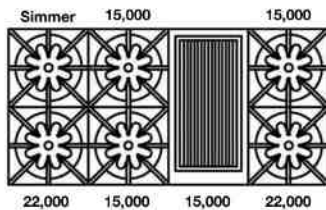

48" Nova (RNB) Series with 12" Charbroiler

Model	Description (* Denotes item that must be specified)	UMRP	MSRP
Natural Gas Models: 48" Nova (RNB) Series with 12" Charbroiler			
RNB486CBV2	6 Burner | 12" Charbroiler | Nat Gas | Stainless Steel | Standard Trim	$10,895	$12,820
RNB486CBV2PLT	6 Burner | 12" Charbroiler | Nat Gas | Stainless Steel | Plated Trim*	$12,380	$14,565
RNB486CBV2C	6 Burner | 12" Charbroiler | Nat Gas | Std RAL Paint* | Standard Trim	$11,790	$13,870
RNB486CBV2CPLT	6 Burner | 12" Charbroiler | Nat Gas | Std RAL Paint* | Plated Trim*	$13,275	$15,620
RNB486CBV2CF	6 Burner | 12" Charbroiler | Nat Gas | Specialty Finish* | Standard Trim	$12,490	$14,695
RNB486CBV2CFPLT	6 Burner | 12" Charbroiler | Nat Gas | Specialty Finish* | Plated Trim*	$13,975	$16,440
RNB486CBV2CC	6 Burner | 12" Charbroiler | Nat Gas | Custom Color* | Standard Trim	$13,535	$15,925
RNB486CBV2CCPLT	6 Burner | 12" Charbroiler | Nat Gas | Custom Color* | Plated Trim*	$15,020	$17,670
LP/Propane Models: 48" Nova (RNB) Series with 12" Charbroiler			
RNB486CBV2L	6 Burner | 12" Charbroiler | LP Gas | Stainless Steel | Standard Trim	$10,895	$12,820
RNB486CBV2LPLT	6 Burner | 12" Charbroiler | LP Gas | Stainless Steel | Plated Trim*	$12,380	$14,565
RNB486CBV2LC	6 Burner | 12" Charbroiler | LP Gas | Std RAL Paint* | Standard Trim	$11,790	$13,870
RNB486CBV2LCPLT	6 Burner | 12" Charbroiler | LP Gas | Std RAL Paint* | Plated Trim*	$13,275	$15,620
RNB486CBV2LCF	6 Burner | 12" Charbroiler | LP Gas | Specialty Finish* | Standard Trim	$12,490	$14,695
RNB486CBV2LCFPLT	6 Burner | 12" Charbroiler | LP Gas | Specialty Finish* | Plated Trim*	$13,975	$16,440
RNB486CBV2LCC	6 Burner | 12" Charbroiler | LP Gas | Custom Color* | Standard Trim	$13,535	$15,925
RNB486CBV2LCCPLT	6 Burner | 12" Charbroiler | LP Gas | Custom Color* | Plated Trim*	$15,020	$17,670
Customization & Accessory Options: (See page 16) | Total Knobs: 9