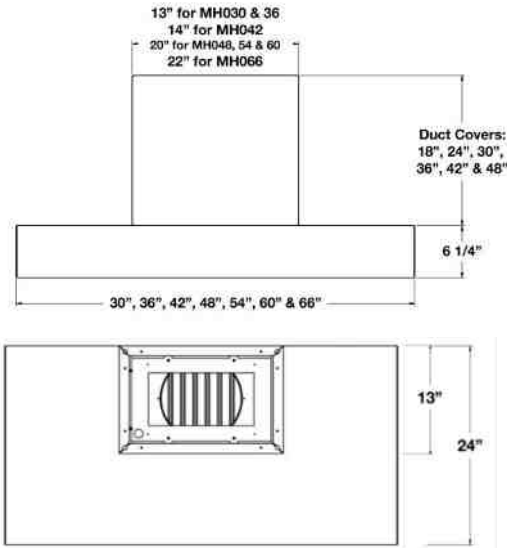

BlueStar Model Number Guide:	Base Model (MH0XXMA)	Add code below for desired color	Add (PLT) for Metal Strapping
	Manhattan | Unit Width | Internal Liner Type	(C) 190 Standard RAL (Semi-Gloss) Colors (CF) Specialty Finish (190 Matte RAL, Precious Metals & Textures) (CC) Custom Colors	Available through custom quote only at quote@bluestarcooking.com

FEATURES:

- Professional-grade smoke removal
- 3-speed fan with boost mode efficiently clears the air
- Innovative 3-stage grease capture system
- Enhanced visibility with dimmable LED lighting
- Quiet operation
- Stainless baffle filters seamlessly remove for dishwasher safe cleaning
- Easy-to-use push-button controls
- 30" & 36" models: 600 CFM internal fan included *(Must be included on order)*
- Accommodates top discharge only
- Included duct cover heights: 18", 24", 30" & 36" *(Must be specified on order.)*
- In-line, in-hood and remote blower compatible

CUSTOMIZATION OPTIONS:

- 1,000+ Colors & Finishes
- Designer Metals
- Custom strapping & rivets
- Full custom options

NOTE: HOOD MUST BE MOUNTED TO CEILING AND CEILING ACCESS MAY BE REQUIRED. PLEASE REFERENCE THE INSTALLATION MANUAL ON BLUESTARCOOKING.COM FOR DETAILS

NOTE: MUST ORDER DUCT COVER FOR BLOWER & MOUNTING PURPOSES. MINIMUM 18" HIGH

Model	Description (* Denotes item that must be specified)	UMRP	MSRP
MH030MA	30" Manhattan | Stainless Steel | 600 CFM Blower	$ 2,250	$ 2,645
MH030MAC	30" Manhattan | Std RAL Color* | 600 CFM Blower	$ 2,945	$ 3,465
MH030MACF	30" Manhattan | Specialty Finish* | 600 CFM Blower	$ 3,625	$ 4,265
MH030MACC	30" Manhattan | Custom Color* | 600 CFM Blower	$ 4,615	$ 5,430
MH036MA	36" Manhattan | Stainless Steel | 600 CFM Blower	$ 2,600	$ 3,060
MH036MAC	36" Manhattan | Std RAL Color* | 600 CFM Blower	$ 3,295	$ 3,875
MH036MACF	36" Manhattan | Specialty Finish* | 600 CFM Blower	$ 3,975	$ 4,675
MH036MACC	36" Manhattan | Custom Color* | 600 CFM Blower	$ 4,965	$ 5,840
MH042MA	42" Manhattan | Stainless Steel	$ 2,895	$ 3,405
MH042MAC	42" Manhattan | Std RAL Color*	$ 3,790	$ 4,460
MH042MACF	42" Manhattan | Specialty Finish*	$ 4,490	$ 5,280
MH042MACC	42" Manhattan | Custom Color*	$ 5,535	$ 6,510
MH048MA	48" Manhattan | Stainless Steel	$ 2,995	$ 3,525
MH048MAC	48" Manhattan | Std RAL Color*	$ 3,890	$ 4,575
MH048MACF	48" Manhattan | Specialty Finish*	$ 4,590	$ 5,400
MH048MACC	48" Manhattan | Custom Color*	$ 5,635	$ 6,630
MH054MA	54" Manhattan | Stainless Steel	$ 3,995	$ 4,700
MH054MAC	54" Manhattan | Std RAL Color*	$ 4,890	$ 5,755
MH054MACF	54" Manhattan | Specialty Finish*	$ 5,590	$ 6,575
MH054MACC	54" Manhattan | Custom Color*	$ 6,635	$ 7,805
MH060MA	60" Manhattan | Stainless Steel	$ 4,195	$ 4,935
MH060MAC	60" Manhattan | Std RAL Color*	$ 5,090	$ 5,990
MH060MACF	60" Manhattan | Specialty Finish*	$ 5,790	$ 6,810
MH060MACC	60" Manhattan | Custom Color*	$ 6,835	$ 8,040
MH066MA	66" Manhattan | Stainless Steel	$ 4,295	$ 5,055
MH066MAC	66" Manhattan | Std RAL Color*	$ 5,190	$ 6,105
MH066MACF	66" Manhattan | Specialty Finish*	$ 5,890	$ 6,930
MH066MACC	66" Manhattan | Custom Color*	$ 6,935	$ 8,160

DUCT COVERS FOR MANHATTAN HOODS:

Refer to page 84 for all Manhattan hood duct cover options
• Included duct cover heights: 18", 24", 30" & 36" | Also available in 42" & 48" for additional charge

Refer to page 91 for Ventilation Hood Accessories