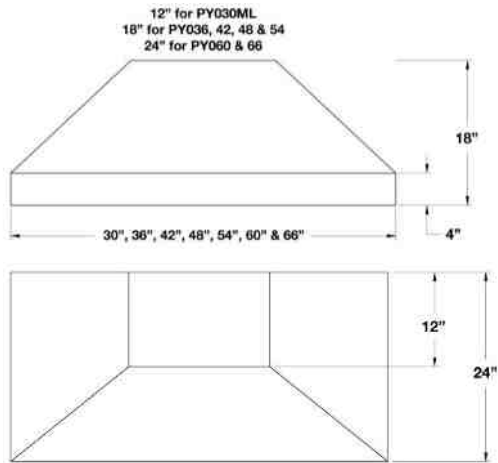

PROFESSIONAL SERIES: PYRAMID WALL HOOD

BlueStar Model Number Guide:	Base Model (PYOXXML) Pyramid | Unit Width | Internal Liner Type	Add code below for desired color (C) 190 Standard RAL (Semi-Gloss) Colors (CF) Specialty Finish (190 Matte RAL, Precious Metals & Textures) (CC) Custom Colors	Add (PLT) for Metal Strapping Not available on this model

FEATURES:

- Professional-grade smoke removal
- 3-speed fan with boost mode efficiently clears the air
- Innovative 3-stage grease capture system
- Enhanced visibility with dimmable LED lighting
- Stainless baffle filters seamlessly remove for dishwasher safe cleaning
- Easy-to-use push-button controls
- Accommodates top or rear discharge
- 30" & 36" models: 600 CFM internal fan included *(Must be included on order)*
- **Telescopic Flue** will accommodate most installations up to a 9' ceiling. Review the installation manual for dimensions.
- Duct free recirculating kits available for 30", 36", 42" & 48" models (Sold separately)
- In-line, in-hood and remote blower compatible

CUSTOMIZATION OPTIONS:

- 1,000+ Colors & Finishes

DUCT COVER OPTIONS: (Must be included on order)			
Model	Description	UMRP	MSRP
DCTWxxx9	Flue for 9' ceiling	Included	Included
DCTWxxx95	Flue for 9.5' ceiling	$645	$760
DCTWxxx10	Flue for 10' ceiling	$695	$820
DCTWxxx105	Flue for 10.5' ceiling	$845	$995
DCTWxxx11	Flue for 11' ceiling	$995	$1,170
DCTWxxx115	Flue for 11.5' ceiling	$1,095	$1,290
DCTWxxx12	Flue for 12' ceiling	$1,195	$1,405

Model	Description (* Denotes item that must be specified)	UMRP	MSRP
PY030ML	30" Pyramid | Stainless Steel | 600 CFM Blower	$1,995	$2,345
PY030MLC	30" Pyramid | Std RAL Color* | 600 CFM Blower	$2,690	$3,165
PY030MLCF	30" Pyramid | Specialty Finish* | 600 CFM Blower	$3,370	$3,965
PY030MLCC	30" Pyramid | Custom Color* | 600 CFM Blower	$4,360	$5,130
PY036ML	36" Pyramid | Stainless Steel | 600 CFM Blower	$2,495	$2,935
PY036MLC	36" Pyramid | Std RAL Color* | 600 CFM Blower	$3,190	$3,755
PY036MLCF	36" Pyramid | Specialty Finish* | 600 CFM Blower	$3,870	$4,555
PY036MLCC	36" Pyramid | Custom Color* | 600 CFM Blower	$4,860	$5,720
PY042ML	42" Pyramid | Stainless Steel	$2,595	$3,055
PY042MLC	42" Pyramid | Std RAL Color*	$3,490	$4,105
PY042MLCF	42" Pyramid | Specialty Finish*	$4,190	$4,930
PY042MLCC	42" Pyramid | Custom Color*	$5,235	$6,160
PY048ML	48" Pyramid | Stainless Steel	$2,695	$3,170
PY048MLC	48" Pyramid | Std RAL Color*	$3,590	$4,225
PY048MLCF	48" Pyramid | Specialty Finish*	$4,290	$5,045
PY048MLCC	48" Pyramid | Custom Color*	$5,335	$6,275
PY054ML	54" Pyramid | Stainless Steel	$2,895	$3,405
PY054MLC	54" Pyramid | Std RAL Color*	$3,790	$4,460
PY054MLCF	54" Pyramid | Specialty Finish*	$4,490	$5,280
PY054MLCC	54" Pyramid | Custom Color*	$5,535	$6,510
PY060ML	60" Pyramid | Stainless Steel	$3,495	$4,110
PY060MLC	60" Pyramid | Std RAL Color*	$4,390	$5,165
PY060MLCF	60" Pyramid | Specialty Finish*	$5,090	$5,990
PY060MLCC	60" Pyramid | Custom Color*	$6,135	$7,220
PY066ML	66" Pyramid | Stainless Steel	$3,695	$4,345
PY066MLC	66" Pyramid | Std RAL Color*	$4,590	$5,400
PY066MLCF	66" Pyramid | Specialty Finish*	$5,290	$6,225
PY066MLCC	66" Pyramid | Custom Color*	$6,335	$7,455