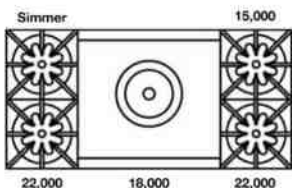

48" Nova (RNB) Rangetop with 24" French Top

Natural Gas Models: 48" Nova Series Rangetop with 24" French Top			
RGTNB2484FTV2	4 Burner | 24" French Top | Nat Gas | Stainless Steel | Standard Trim	$6,695	$7,875
RGTNB2484FTV2PLT	4 Burner | 24" French Top | Nat Gas | Stainless Steel | Plated Trim*	$7,645	$8,995
LP/Propane Models: 48" Nova Series Rangetop with 24" French Top			
RGTNB2484FTV2L	4 Burner | 24" French Top | LP Gas | Stainless Steel | Standard Trim	$6,695	$7,875
RGTNB2484FTV2LPLT	4 Burner | 24" French Top | LP Gas | Stainless Steel | Plated Trim*	$7,645	$8,995
Customization & Accessory Options: (See page 43) | Total Knobs: 5