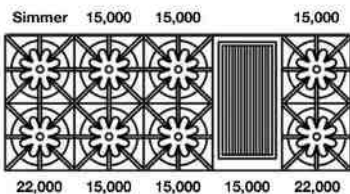

60" Nova (RNB) Series with 12" Charbroiler

Model	Description (* Denotes item that must be specified)	UMRP	MSRP
Natural Gas Models: 60" Nova Series with 12" Charbroiler			
RNB608CBV2	8 Burner | 12" Charbroiler | Nat Gas | Stainless Steel | Standard Trim	$15,295	$17,995
RNB608CBV2PLT	8 Burner | 12" Charbroiler | Nat Gas | Stainless Steel | Plated Trim*	$17,000	$20,000
RNB608CBV2C	8 Burner | 12" Charbroiler | Nat Gas | Std RAL Paint* | Standard Trim	$16,190	$19,045
RNB608CBV2CPLT	8 Burner | 12" Charbroiler | Nat Gas | Std RAL Paint* | Plated Trim*	$17,895	$21,055
RNB608CBV2CF	8 Burner | 12" Charbroiler | Nat Gas | Specialty Finish* | Standard Trim	$16,890	$19,870
RNB608CBV2CFPLT	8 Burner | 12" Charbroiler | Nat Gas | Specialty Finish* | Plated Trim*	$18,595	$21,875
RNB608CBV2CC	8 Burner | 12" Charbroiler | Nat Gas | Custom Color* | Standard Trim	$17,935	$21,100
RNB608CBV2CCPLT	8 Burner | 12" Charbroiler | Nat Gas | Custom Color* | Plated Trim*	$19,640	$23,105
LP/Propane Models: 60" Nova Series with 12" Charbroiler			
RNB608CBV2L	8 Burner | 12" Charbroiler | LP Gas | Stainless Steel | Standard Trim	$15,295	$17,995
RNB608CBV2LPLT	8 Burner | 12" Charbroiler | LP Gas | Stainless Steel | Plated Trim*	$17,000	$20,000
RNB608CBV2LC	8 Burner | 12" Charbroiler | LP Gas | Std RAL Paint* | Standard Trim	$16,190	$19,045
RNB608CBV2LCPLT	8 Burner | 12" Charbroiler | LP Gas | Std RAL Paint* | Plated Trim*	$17,895	$21,055
RNB608CBV2LCF	8 Burner | 12" Charbroiler | LP Gas | Specialty Finish* | Standard Trim	$16,890	$19,870
RNB608CBV2LCFPLT	8 Burner | 12" Charbroiler | LP Gas | Specialty Finish* | Plated Trim*	$18,595	$21,875
RNB608CBV2LCC	8 Burner | 12" Charbroiler | LP Gas | Custom Color* | Standard Trim	$17,935	$21,100
RNB608CBV2LCCPLT	8 Burner | 12" Charbroiler | LP Gas | Custom Color* | Plated Trim*	$19,640	$23,105
Customization & Accessory Options: (See page 20) | Total Knobs: 11