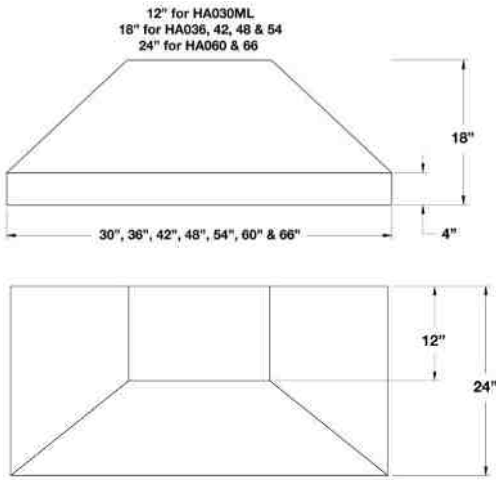

BlueStar Model Number Guide:	Base Model (HA0XXML) Hampton | Unit Width | Internal Liner Type	Add code below for desired color (C) 190 Standard RAL (Semi-Gloss) Colors (CF) Specialty Finish (190 Matte RAL, Precious Metals & Textures) (CC) Custom Colors	Add (PLT) for Metal Strapping Available through custom quote only at quote@bluestarcooking.com

Model	Description (* Denotes item that must be specified)	UMRP	MSRP
HA030ML	30" Hampton | Stainless Steel | 600 CFM Blower	$ 2,295	$ 2,700
HA030MLC	30" Hampton | Std RAL Color* | 600 CFM Blower	$ 2,990	$ 3,520
HA030MLCF	30" Hampton | Specialty Finish* | 600 CFM Blower	$ 3,670	$ 4,320
HA030MLCC	30" Hampton | Custom Color* | 600 CFM Blower	$ 4,660	$ 5,480
HA036ML	36" Hampton | Stainless Steel | 600 CFM Blower	$ 2,495	$ 2,935
HA036MLC	36" Hampton | Std RAL Color* | 600 CFM Blower	$ 3,190	$ 3,755
HA036MLCF	36" Hampton | Specialty Finish* | 600 CFM Blower	$ 3,870	$ 4,555
HA036MLCC	36" Hampton | Custom Color* | 600 CFM Blower	$ 4,860	$ 5,720
HA042ML	42" Hampton | Stainless Steel	$ 3,295	$ 3,875
HA042MLC	42" Hampton | Std RAL Color*	$ 4,190	$ 4,930
HA042MLCF	42" Hampton | Specialty Finish*	$ 4,890	$ 5,755
HA042MLCC	42" Hampton | Custom Color*	$ 5,935	$ 6,980
HA048ML	48" Hampton | Stainless Steel	$ 3,395	$ 3,995
HA048MLC	48" Hampton | Std RAL Color*	$ 4,290	$ 5,045
HA048MLCF	48" Hampton | Specialty Finish*	$ 4,990	$ 5,870
HA048MLCC	48" Hampton | Custom Color*	$ 6,035	$ 7,100
HA054ML	54" Hampton | Stainless Steel	$ 3,495	$ 4,110
HA054MLC	54" Hampton | Std RAL Color*	$ 4,390	$ 5,165
HA054MLCF	54" Hampton | Specialty Finish*	$ 5,090	$ 5,990
HA054MLCC	54" Hampton | Custom Color*	$ 6,135	$ 7,220
HA060ML	60" Hampton | Stainless Steel	$ 3,595	$ 4,230
HA060MLC	60" Hampton | Std RAL Color*	$ 4,490	$ 5,280
HA060MLCF	60" Hampton | Specialty Finish*	$ 5,190	$ 6,105
HA060MLCC	60" Hampton | Custom Color*	$ 6,235	$ 7,335
HA066ML	60" Hampton | Stainless Steel	$ 3,695	$ 4,345
HA066MLC	60" Hampton | Std RAL Color*	$ 4,590	$ 5,400
HA066MLCF	60" Hampton | Specialty Finish*	$ 5,290	$ 6,225
HA066MLCC	60" Hampton | Custom Color*	$ 6,335	$ 7,455

FEATURES:

- Professional-grade smoke removal
- 3-speed fan with boost mode efficiently clears the air
- Innovative 3-stage grease capture system
- Enhanced visibility with dimmable LED lighting
- Quiet operation
- Stainless baffle filters seamlessly remove for dishwasher safe cleaning
- Easy-to-use push-button controls
- 30" & 36" models: 600 CFM internal fan included (*Must be included on order*)
- Included duct cover heights: 6", 12", 18", 24" or 30". Must be specified on order.
- Accommodates top or rear discharge
- Duct free recirculating kits available for 30", 36", 42" & 48" models (Sold separately – see page 71)
- In-line, in-hood and remote blower compatible

CUSTOMIZATION OPTIONS:

- 1,000+ Colors & Finishes
- Designer Metals
- Custom strapping & rivets
- Full custom options

DUCT COVERS FOR HAMPTON HOODS:	
Refer to page 85 for all Hampton hood duct cover options	
• Included duct cover heights: 6", 12", 18", 24" & 30" | Also available in 36", 42" & 48" for additional charge	
Refer to page 91 for Ventilation Hood Accessories