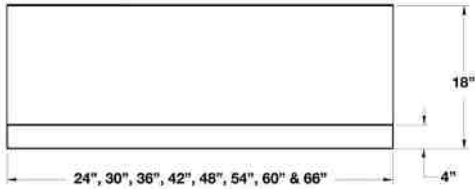

PROFESSIONAL SERIES: PROLINE WALL HOOD

BlueStar Model Number Guide:	Base Model (PLOXXML) Proline | Unit Width | Internal Liner Type	Add code below for desired color (C) 190 Standard RAL (Semi-Gloss) Colors (CF) Specialty Finish (190 Matte RAL, Precious Metals & Textures) (CC) Custom Colors	Add (PLT) for Metal Strapping Not available on this model

FEATURES:

- Professional-grade smoke removal
- 3-speed fan with boost mode efficiently clears the air
- Innovative 3-stage grease capture system
- Enhanced visibility with dimmable LED lighting
- Quiet operation
- Stainless baffle filters seamlessly remove for dishwasher safe cleaning
- Easy-to-use push-button controls
- 24", 30" & 36" models: 600 CFM internal fan included *(Must be included on order)*
- Reversible top or rear exhaust
- Duct free recirculating kits available for 30", 36", 42" & 48" models (Sold separately – Max. 600CFM)
- In-line, in-hood and remote blower compatible

CUSTOMIZATION OPTIONS:

- 1,000+ Colors & Finishes

DUCT COVER OPTIONS:			
Model	Description	UMRP	MSRP
DCSW03012	30" wide x 12" high	$395	$465
DCSW03612	36" wide x 12" high	$415	$490
DCSW04212	42" wide x 12" high	$445	$525
DCSW04812	48" wide x 12" high	$495	$580
DCSW05412	54" wide x 12" high	$515	$605
DCSW06012	60" wide x 12" high	$595	$700
DCSW06612	66" wide x 12" high	$615	$725

See page 71 for Duct Free Kits