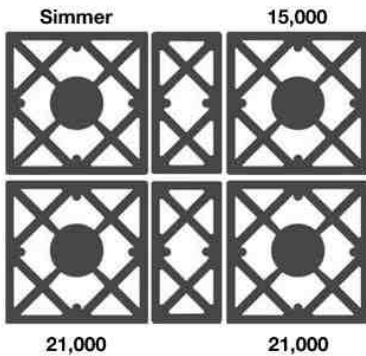

FREESTANDING RANGES: 30" CULINARY SERIES – SEALED BURNER BURNER

BlueStar Model Number Guide:			
Base Model (RCS30SBV2) 4 Burners | Natural Gas | Stainless Steel Finish | Standard Trim	Change to LP Gas Add (L) for LP/Propane Gas	Add code below for desired color (C) 190 Standard RAL (Semi-Gloss) Colors (CF) Specialty Finish (190 Matte RAL, Precious Metals & Textures) (CC) Custom Colors	Add (PLT) for Plated Trim Includes plated bezels, door handle, handle end and logo. See available options below.

FEATURES:

- Sealed burner design with up to 21,000 BTUs of power (18,000 BTUs on LP/Propane models)
- Precise simmer burner
- Extra-large convection oven with 1850° infrared broiler that accommodates a full size 18" x 26" commercial baking sheet. 24" model accommodates half size baking sheet.
- 24" depth for compatibility with standard kitchen cabinetry
- Available in 1,000+ colors and finishes

PRODUCT SPECIFICATIONS:

- Unit Dimensions: 29.875"W x 24"D x 36.75"H
- Oven Interior: 26.25"W x 20"D x 15"H
- Electrical Reqs: 120V, 60Hz, 15 AMPS, 1PH
- Gas Pressure: NAT: 5.0" WC, LP 10.0" WC
- Gas Line Size: ½"
- Unit Weight: 380 lbs.