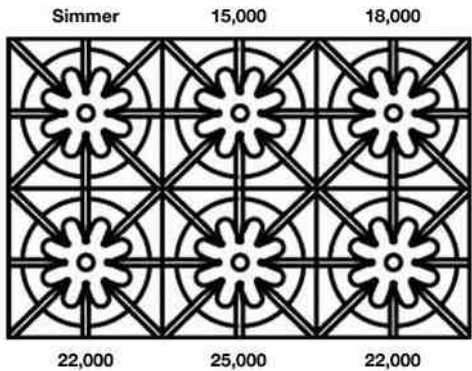

FREESTANDING RANGES: 36" PLATINUM SERIES

BlueStar Model Number Guide:

Base Model (BSP366B) 6 Burners | Natural Gas | Stainless Steel Finish | Standard Trim	Change to LP Gas Add (L) for LP/Propane Gas	Add code below for desired color (C) 190 Standard RAL (Semi-Gloss) Colors (CF) Specialty Finish (190 Matte RAL, Precious Metals & Textures) (CC) Custom Colors	Add (PLT) for Plated Trim Includes plated bezels, door handle, handle end and logo. See available options below.

FEATURES:

- 25,000 BTU PrimaNova™ burners
- All burners, plus Interchangeable Griddle and Charbroiler
- The PowR Oven™ provides 40% faster preheating and 30% increase in oven efficiency
- Gentle 130° simmer burner
- Integrated wok cooking
- Extra-large oven with True European Convection and 1850° infrared broiler
- Accommodates a full-size commercial 18" x 26" baking sheet
- Includes full extension rack
- Available in 1,000+ colors and finishes
- Handcrafted in Pennsylvania since 1880

PRODUCT SPECIFICATIONS:

- Unit Dimensions: 35.875"W x 24"D x 36.75"H
- Oven Interior: 29"W x 20"D x 15"H
- Electrical Reqs: 120V, 60Hz, 15 AMPS, 1PH
- Gas Pressure: NAT: 5.0" WC, LP 10.0" WC
- Gas Line Size: ½
- Unit Weight: 555 lbs.