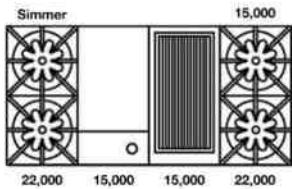

48" Nova (RNB) Rangetop with 12" Griddle & Charbroiler

Natural Gas Models: 48" Nova Series Rangetop with 12" Griddle & Charbroiler			
RGTNB2484GCBV2	4 Burner | 12" Griddle & Char Br. | Nat Gas | Stainless Steel | Standard Trim	$6,195	$7,290
RGTNB2484GCBV2PLT	4 Burner | 12" Griddle & Char Br. | Nat Gas | Stainless Steel | Plated Trim*	$7,145	$8,405
LP/Propane Models: 48" Nova Series Rangetop with 12" Griddle & Charbroiler			
RGTNB2484GCBV2L	4 Burner | 12" Griddle & Char Br. | LP Gas | Stainless Steel | Standard Trim	$6,195	$7,290
RGTNB2484GCBV2LPLT	4 Burner | 12" Griddle & Char Br. | LP Gas | Stainless Steel | Plated Trim*	$7,145	$8,405
Customization & Accessory Options: (See page 43) | Total Knobs: 6