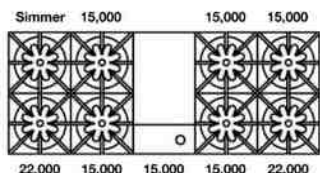

RANGETOPS: 60" NOVA (RNB) SERIES

60" Nova (RNB) Rangetop with 12" Griddle

Model	Description (* Denotes item that must be specified)	UMRP	MSRP
Natural Gas Models: 60" Nova Series Rangetop			
RGTNB608GV2	8 Burner | 12" Griddle | Nat Gas | Stainless Steel | Standard Trim	$8,295	$9,760
RGTNB608GV2PLT	8 Burner | 12" Griddle | Nat Gas | Stainless Steel | Plated Trim*	$9,485	$11,160
LP/Propane Models: 60" Nova Series Rangetop			
RGTNB608GV2L	8 Burner | 12" Griddle | LP Gas | Stainless Steel | Standard Trim	$8,295	$9,760
RGTNB608GV2LPLT	8 Burner | 12" Griddle | LP Gas | Stainless Steel | Plated Trim*	$9,485	$11,160
Customization & Accessory Options: (See page 46) | Total Knobs: 9			

60" Nova (RNB) Rangetop with 12" Charbroiler