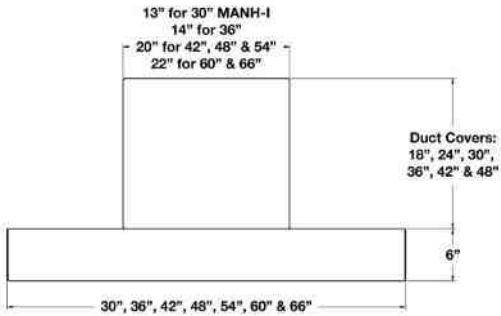

DESIGNER SERIES: MANHATTAN ISLAND HOODS

BlueStar Model Number Guide:	Base Model (BS-MANH-I-XX-SS) Manhattan Island | Unit Width	Add code below for desired color Reference color pricing below	Add (PLT) for Metal Strapping Available through custom quote only at quote@bluestarcooking.com

FEATURES:

- Commercial grade stainless steel construction
- Welded seamless corners
- Commercial style stainless steel baffle filter system
- 3-speed blower/variable light control
- 30" & 36" models: 600 CFM internal fan included
  (Must be included on order)
- Accommodates top discharge only
- Included duct cover heights: 18", 24", 30" & 36"
  (Must be specified on order.)
- Remote and In-line fans available

CUSTOMIZATION OPTIONS:

- 1,000+ Colors & Finishes
- Designer Metals
- Custom strapping & rivets
- Full custom options

Model	Description (* Denotes item that must be specified)	UMRP	MSRP
BS-MANH-I-30-SS	30" Manhattan | Stainless Steel | 600 CFM Blower	$ 2,700	$ 3,175
BS-MANH-I-36-SS	30" Manhattan | Stainless Steel | 600 CFM Blower	$ 3,120	$ 3,670
BS-MANH-I-42-SS	30" Manhattan | Stainless Steel | 600 CFM Blower	$ 3,475	$ 4,090
BS-MANH-I-48-SS	30" Manhattan | Stainless Steel | 600 CFM Blower	$ 3,595	$ 4,230
BS-MANH-I-54-SS	30" Manhattan | Stainless Steel | 600 CFM Blower	$ 3,595	$ 4,230
BS-MANH-I-60-SS	30" Manhattan | Stainless Steel | 600 CFM Blower	$ 4,695	$ 5,525
BS-MANH-I-66-SS	30" Manhattan | Stainless Steel | 600 CFM Blower	$ 4,895	$ 5,760

DUCT COVERS FOR INCLINE HOODS:

Refer to page 89 for all Manhattan Island hood duct cover options

- Included duct cover heights: 18", 24", 30" & 36" | Also available in 42" & 48" for additional charge

Refer to page 91 for Ventilation Hood Accessories

NOTE: HOOD MUST BE MOUNTED TO CEILING AND CEILING ACCESS MAY BE REQUIRED. PLEASE REFERENCE THE INSTALLATION MANUAL ON BLUESTARCOOKING.COM FOR DETAILS

NOTE: MUST ORDER DUCT COVER FOR BLOWER & MOUNTING PURPOSES. MINIMUM 18" HIGH

BLOWER OPTIONS	IN-HOOD		IN-LINE		REMOTE		DISCHARGE	
	600	1200	600	1200	1000	1400	TOP	REAR
CFM POWER	600	1200	600	1200	1000	1400		
MODEL #	PH-CFM-600	PH-CFM-1200	PH-INLB600	PH-INBL1200	PH-1000CFMR	PH-1400CFMR		
UMRP	$695	$995	$1,095	$1,345	$1,345	$1,445		
BS-MANH-I-30-SS	•		•		•		•	
BS-MANH-I-36-SS	•	•	•	•	•	•	•	
BS-MANH-I-42-SS	•	•	•	•	•	•	•	
BS-MANH-I-48-SS	•	•	•	•	•	•	•	
BS-MANH-I-54-SS	•	•	•	•	•	•	•	
BS-MANH-I-60-SS	•	•	•	•	•	•	•	
BS-MANH-I-66-SS	•	•	•	•	•	•	•	

Denotes blower compatible with specific ventilation hood size. ATEX In-line and HY-EX Remote designated blowers are not compatible with this ventilation hood.