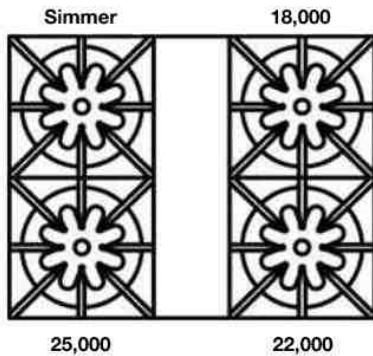

FREESTANDING RANGES: 30" PLATINUM SERIES

BlueStar Model Number Guide:

Base Model (BSP304B) 4 Burners | Natural Gas | Stainless Steel Finish | Standard Trim	Change to LP Gas Add (L) for LP/Propane Gas	Add code below for desired color (C) 190 Standard RAL (Semi-Gloss) Colors (CF) Specialty Finish (190 Matte RAL, Precious Metals & Textures) (CC) Custom Colors	Add (PLT) for Plated Trim Includes plated bezels, door handle, handle end and logo. See available options below.

FEATURES:

- 25,000 BTU PrimaNova™ burners
- All burners, plus Interchangeable Griddle and Charbroiler
- The PowR Oven™ provides 40% faster preheating and 30% increase in oven efficiency
- Gentle 130° simmer burner
- Integrated wok cooking
- Extra-large oven with True European Convection and 1850° infrared broiler
- Accommodates a full-size commercial 18" x 26" baking sheet
- Available in 1,000+ colors and finishes
- Includes full extension rack
- Handcrafted in Pennsylvania since 1880

PRODUCT SPECIFICATIONS:

- Unit Dimensions: 29.875W x 24"D x 36.75"H
- Oven Interior: 26.25"W x 20"D x 15"H
- Electrical Reqs: 120V, 60Hz, 15 AMPS, 1PH
- Gas Pressure: NAT: 5.0" WC, LP 10.0" WC
- Gas Line Size: ½"
- Unit Weight: 480 lbs.