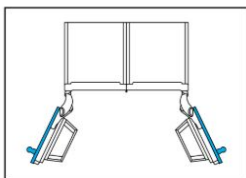

COLUMN OVERVIEW

Base Model

NOIR Panel

RISE Panel

A

Handle to Handle
Join Kit
JAJ13HSS

B

Hinge to Handle
Join Kit
JAJ12HSS

C

Handle to Hinge
Join Kit
JAJ11HSS

**Freezer Options:
18", 24", 30"**

**Refrigerator Options:
24", 30", 36"**

- **ALL** glass and metal door bins/shelving - **NO PLASTIC**
- Interior of column cavities is 97% glass and metal
- 38 dBA per column
- Daring Obsidian Interior
- Industry exclusive models - BURLESQUE + CUTS
- Waist level controls / Illuminated air tower / Ecliptic lighting
- 250+ configuration option
- Flush or Proud install
- Made in AMERICA
- Soft-close drawers
- Variable compressor for each column
- Trinity cooling in refrigerator - Divinity cooling in freezer
- Every second, each temperature zone is calibrated