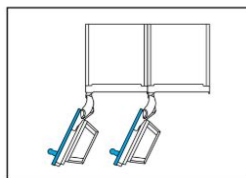

COLUMN OVERVIEW

Base Model

NOIR Panel

RISE Panel

A

Handle to Handle
Join Kit
JAJ13HSS

B

Hinge to Handle
Join Kit
JAJ12HSS

C

Handle to Hinge
Join Kit
JAJ11HSS

**Freezer Options:
18", 24", 30"**

**Refrigerator Options:
24", 30", 36"**

- **ALL** glass and metal door bins/shelving - **NO PLASTIC**
- Interior of column cavities is 97% glass and metal
- 38 dBA per column
- Daring Obsidian Interior
- Industry exclusive models - BURLESQUE + CUTS
- Waist level controls / Illuminated air tower / Ecliptic lighting
- 250+ configuration option
- Flush or Proud install
- Made in AMERICA
- Soft-close drawers
- Variable compressor for each column
- Trinity cooling in refrigerator - Divinity cooling in freezer
- Every second, each temperature zone is calibrated