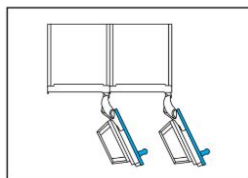

COLUMN OVERVIEW

Base Model

NOIR Panel

RISE Panel

A

Handle to Handle
Join Kit
JAJ13HSS

B

Hinge to Handle
Join Kit
JAJ12HSS

C

Handle to Hinge
Join Kit
JAJ11HSS

**Freezer Options:
18", 24", 30"**

**Refrigerator Options:
24", 30", 36"**

- **ALL** glass and metal door bins/shelving - **NO PLASTIC**
- Interior of column cavities is 97% glass and metal
- 38 dBA per column
- Daring Obsidian Interior
- Industry exclusive models - BURLESQUE + CUTS
- Waist level controls / Illuminated air tower / Ecliptic lighting
- 250+ configuration option
- Flush or Proud install
- Made in AMERICA
- Soft-close drawers
- Variable compressor for each column
- Trinity cooling in refrigerator - Divinity cooling in freezer
- Every second, each temperature zone is calibrated