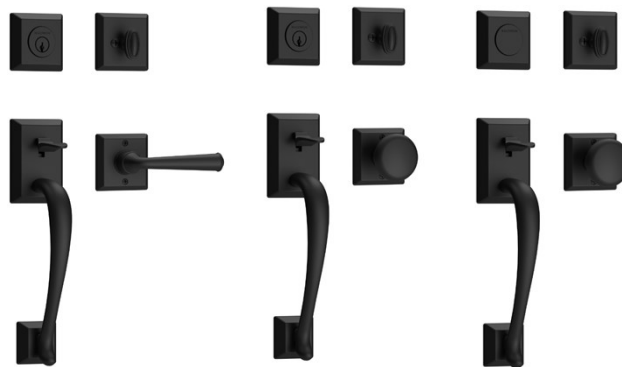

RESERVE™

Bold Satin Black Finish Offers a Dark Matte Color That Adds a Sense of Drama to both Traditional and Contemporary Hardware

- Available to order April 6, 2020, the Satin Black finish will be available on all Reserve Traditional products.
- The Satin Black (190) finish launched within the Reserve portfolio for all Contemporary Products in May 2018.
- General Hardware products available in Satin Black include Knockers, Bell Buttons and Hinges.

BALDWIN

Reserve Satin Black Expansion

- Traditional Category Overview. All are now available in Satin Black (190) finish.
- **Note:** The Crystal Knob will launch late May.
- Contemporary Knocker, Rectangle Bell Button and Hinges already available in Satin Black.

Reserve Satin Black Expansion

- Image Assets Available via the below link:
 - <https://spaces.hightail.com/space/aWCuolfETb>

Includes Vignettes

Includes Profiles

Includes Interior Exposed Screws View

Includes SC and FD Handlesets Showing Both Knob & Lever Options