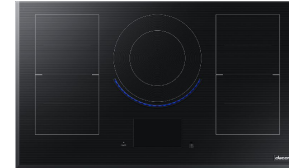

Clear, White LEDs

Available in 24", 30" & 36" sizes

JENNAIR KEY FEATURES WINS

Six Elements

- 3,700 Watts per Element
 - One of the most powerful induction cooktops in the Luxury space
- Ability to Bridge for griddle cooking
- Up to 9 pans on the cooking surface
 - Can only do 4-5 with Thermador Freedom

Price Point

- Competitively priced against the competition
 - \$300 less than Thermador for similar 36" model

Design

- Flush install option
- Stainless or Black
- Mix and match with 15" custom cooktops and downdraft strip

Live Demos

- Encourage trade to have induction live on sales floor
- Quick and easy demos

DESIGN ELEMENTS THAT CURATE THE KITCHEN

CUSTOMIZED COOKTOPS

- Blends seamlessly with customized cooktops
- Allows for flexibility in design and fuel type
- Flush install for the perfect fit in a well curated kitchen

FLEX INDUCTION COOKTOPS

36" INDUCTION COMPETITIVE LANDSCAPE

Brand	JennAir	Wolf	Miele	Dacor	Thermador
Model	JIC4736HS	CI365T/S	KM6375	DTI36M977BB	CIT367XG
UMRP	\$3,499	\$2,935	\$3,299	\$3,599	\$3,799
Size	36"	36"	36"	36"	36"
Highest Element Watts	3,700W	3,700W	2,600W/4,800W	3,850W	3,700W
Type	Flex	Traditional Induction	Hybrid Flex	Hybrid Flex	Flex
Pan Usage	9	5	6	7	8
Flush	YES	YES (Black)	YES (Black)	NO	NO
AMPs Required	50	50	50	45	50
Connected	NO	NO	NO	YES	YES