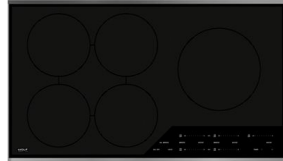

Clear, White LEDs

Available in 24", 30" & 36" sizes

JENNAIR KEY FEATURES WINS

Six Elements

- 3,700 Watts per Element
 - One of the most powerful induction cooktops in the Luxury space
- Ability to Bridge for griddle cooking
- Up to 9 pans on the cooking surface
 - Can only do 4-5 with Thermador Freedom

Price Point

- Competitively priced against the competition
 - \$300 less than Thermador for similar 36" model

Design

- Flush install option
- Stainless or Black
- Mix and match with 15" custom cooktops and downdraft strip

Live Demos

- Encourage trade to have induction live on sales floor
- Quick and easy demos

DESIGN ELEMENTS THAT CURATE THE KITCHEN

CUSTOMIZED COOKTOPS

- Blends seamlessly with customized cooktops
- Allows for flexibility in design and fuel type
- Flush install for the perfect fit in a well curated kitchen

FLEX INDUCTION COOKTOPS

36" INDUCTION COMPETITIVE LANDSCAPE

Brand	JennAir	Wolf	Miele	Dacor	Thermador
Model	JIC4736HS	CI365T/S	KM6375	DTI36M977BB	CIT367XG
UMRP	\$3,499	\$2,935	\$3,299	\$3,599	\$3,799
Size	36"	36"	36"	36"	36"
Highest Element Watts	3,700W	3,700W	2,600W/4,800W	3,850W	3,700W
Type	Flex	Traditional Induction	Hybrid Flex	Hybrid Flex	Flex
Pan Usage	9	5	6	7	8
Flush	YES	YES (Black)	YES (Black)	NO	NO
AMPs Required	50	50	50	45	50
Connected	NO	NO	NO	YES	YES