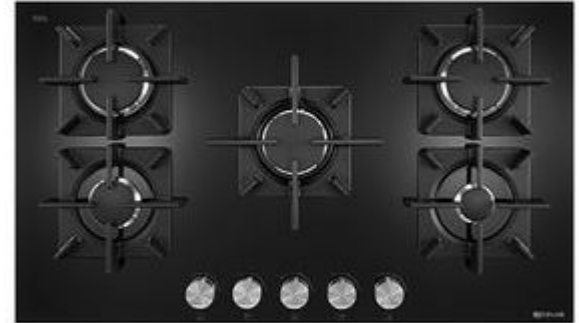

Black Gas on Glass Cooktops Discontinued

- The following models are discontinued
 - JGC2530EB (30")
 - JGC2536EB (36")
- Currently oversold on the JGC2536EB
- Alternative models with same cutouts/dimensions

30" Models

- JGC3530GS
- JGC7530BS

36" Models

- JGC3536GS
- JGC7636BS

- Work with Travis M on any priority orders

*MSRP is manufacturer's suggested retail price. The dealer alone determines selling price

**UMRP is a unilaterally established minimum retail price for products provided to the trade customer. The dealer alone determines selling price.

24" Induction - JIC4724HB/S

30" Induction - JIC4730HB/S

36" Induction - JIC4736HB/S

Selling Up Features:

- Square Flex Zones
 - Wattage Power
 - Bridge Capability
- Price Point
- Pair with Custom Cooktops
- Flush install