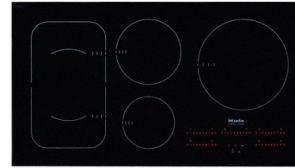

36" INDUCTION COMPETITIVE LANDSCAPE

Brand	JennAir	Wolf	Miele	Dacor	Thermador
Model	JIC4736HS	CI365T/S	KM6375	DTI36M977BB	CIT367XG
UMRP	$3,499	$2,935	$3,299	$3,599	$3,799
Size	36"	36"	36"	36"	36"
Highest Element Watts	3,700W	3,700W	2,600W/4,800W	3,850W	3,700W
Type	Flex	Traditional Induction	Hybrid Flex	Hybrid Flex	Flex
Pan Usage	9	5	6	7	8
Flush	YES	YES (Black)	YES (Black)	NO	NO
AMPs Required	50	50	50	45	50
Connected	NO	NO	NO	YES	YES