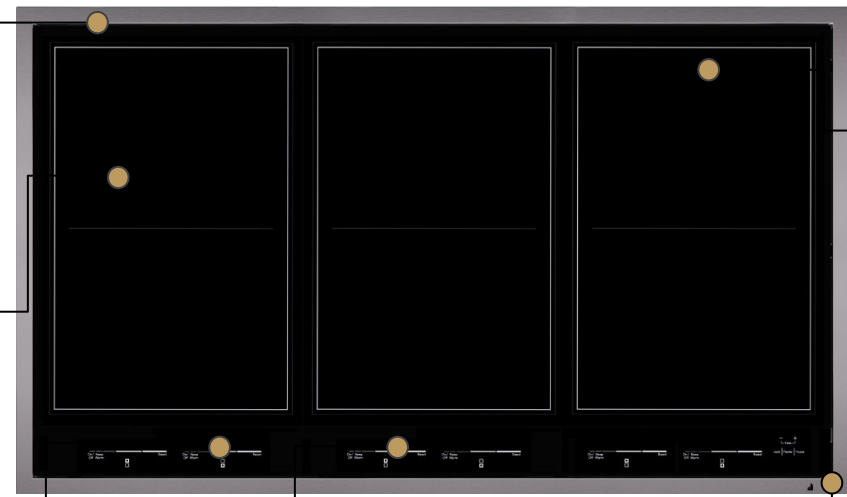

24" Induction - JIC4724HB/S

30" Induction - JIC4730HB/S

36" Induction - JIC4736HB/S

Selling Up Features:

- Square Flex Zones
 - Wattage Power
 - Bridge Capability
- Price Point
- Pair with Custom Cooktops
- Flush install

Flooring:

Having induction live is key

Easy demo for consumers to demand

JENNAIR INDUCTION FEATURES

Black Glass or Stainless
Flush Option

Six 3,700 Flex
Elements

Ability to Bridge
elements together

Easy finger slide
or touch controls

Clear, White LEDs

Available in 24", 30" & 36" sizes

JENNAIR KEY FEATURES WINS

Six Elements

- 3,700 Watts per Element
 - One of the most powerful induction cooktops in the Luxury space
- Ability to Bridge for griddle cooking
- Up to 9 pans on the cooking surface
 - Can only do 4-5 with Thermador Freedom

Price Point

- Competitively priced against the competition
 - \$300 less than Thermador for similar 36" model

Design

- Flush install option
- Stainless or Black
- Mix and match with 15" custom cooktops and downdraft strip