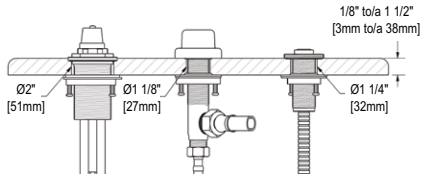

- Available Inlet Connections: 1/2" NPT, PEX (SPEX), Expansion Pex (EX)

Suggested Retail Price	
Connection	$
(NPT)	198
EX	198
SPEX	198