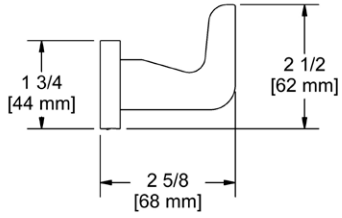

PB0 Parabola™ Wall Mount Robe Hook

Suggested Retail Price

C	PN	BK	BG
64	77	84	91

PB3 Parabola™ Wall Mount Single Toilet Paper Holder