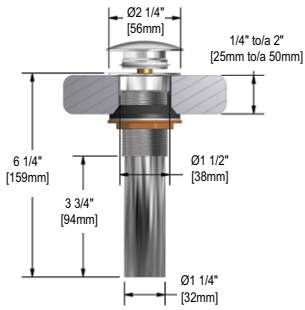

DL160 Lavatory Push Drain Without Overflow

Suggested Retail Price

C	BK	BG
48	85	85