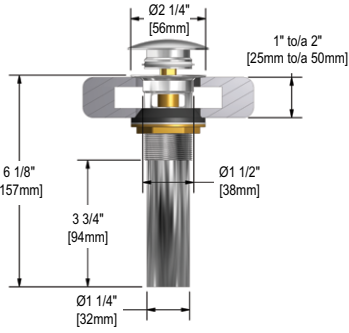

- 360 Degree Handle Installation
- 4-Point Handle Installation (Top, Right, Bottom, Left)
- 1.2 GPM
- Drain assembly not included with faucet.
- Rough valve sold separately  
— Order RH360 rough valve: \$98

ROUGHES

**DB150 Lavatory Push Drain With Overflow**

**Suggested Retail Price**

C	PN	BK	BG
37	56	61	61