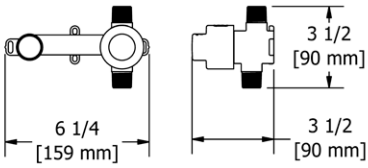

RH360 Wall Mount Widespread Valve

- For Wall Mount TXX360 Lavatory Faucet Trim

Suggested Retail Price	
Connection	$
(NPT)	98

RH66 Deck Mount Tub Filler Valve