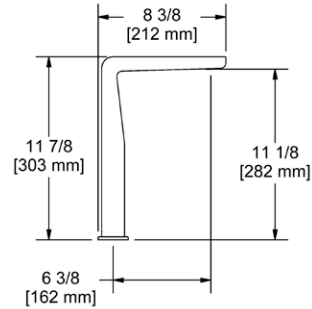

- 1.2 GPM

PARABOLA SHOWER

**PBL01 Parabola™ Single Handle Tall Lavatory Faucet**

**Suggested Retail Price**

C	PN	BK	BG
598	718	778	850

- 1.2 GPM
- Drain assembly not included with faucet.

**PB08 Parabola™ Widespread Lavatory Faucet**