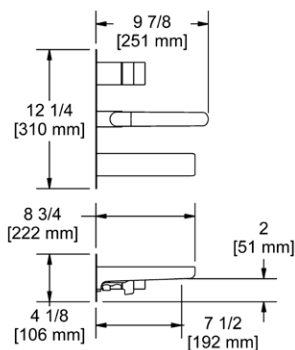

DB160 Lavatory Push Drain With Overflow

Suggested Retail Price

C	PN	BK	BG
48	71	85	101

DL160 Lavatory Push Drain Without Overflow

Suggested Retail Price

C	BK	BG
48	85	85

PB80 Parabola™ Wall Mount Tub Spout

Suggested Retail Price

C	PN	BK	BG
248	298	323	353

TPB66 Parabola™ 3-Hole Deck Mount Tub Filler

- 1-jet anti-calcium hand shower at 1.2 GPM at 60 PSI
- 4.6 GPM at 60 PSI
- Rough valve sold separately
  — Order RH66 deck mount tub filler rough valve: $198

PB21 Parabola™ Wall Mount Tub Filler

Suggested Retail Price

C	PN	BK	BG
1,198	1,438	1,558	1,702

- Thermostatic & pressure balance
- 1-jet anti-calcium hand shower at 1.2 GPM at 60 PSI
- 5.4 GPM at 60 PSI