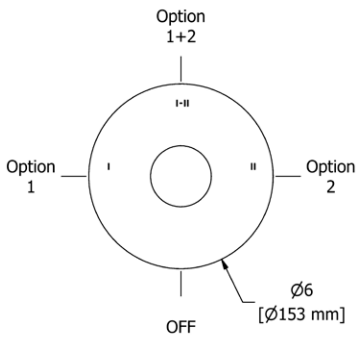

**TPB51 Parabola™ 1/2" Pressure Balance Trim**

**Suggested Retail Price**

C	PN	BK	BG
248	298	323	353

- Temperature and volume control
- 1 Function
- Rough valve sold separately
  - Order R51 pressure balance valve: \$131