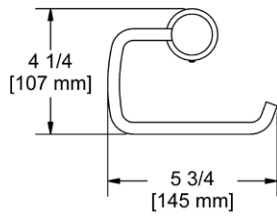

PB0 Parabola™ Wall Mount Robe Hook

Suggested Retail Price

C	PN	BK	BG
64	77	84	91

PB3 Parabola™ Wall Mount Single Toilet Paper Holder

Suggested Retail Price

C	PN	BK	BG
111	134	145	158

PB7 Parabola™ Wall Mount Towel Hook

Suggested Retail Price

C	PN	BK	BG
83	100	108	118

PB5 Parabola™ Wall Mount 24" Single Towel Bar

Suggested Retail Price

C	PN	BK	BG
148	178	193	211