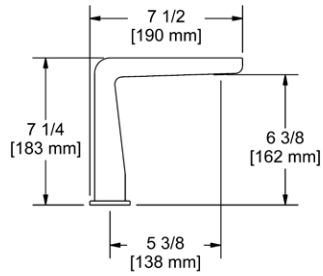

PARABOLA

PBS01 Parabola™ Single Handle Lavatory Faucet

Suggested Retail Price

C	PN	BK	BG
498	598	648	708

- 1.2 GPM

PARABOLA SHOWER

PBL01 Parabola™ Single Handle Tall Lavatory Faucet

Suggested Retail Price

C	PN	BK	BG
598	718	778	850

- 1.2 GPM
- Drain assembly not included with faucet.

PB08 Parabola™ Widespread Lavatory Faucet

Suggested Retail Price

C	PN	BK	BG
698	838	908	992

- Quick Connect System for Easy Installation
- 1.2 GPM

TPB360 Parabola™ Wall Mount Lavatory Faucet Trim

Suggested Retail Price

C	PN	BK	BG
768	922	999	1,091

- 360 Degree Handle Installation
- 4-Point Handle Installation (Top, Right, Bottom, Left)
- 1.2 GPM
- Drain assembly not included with faucet.
- Rough valve sold separately
  — Order RH360 rough valve: $98

ROUGHES

DB150 Lavatory Push Drain With Overflow

Suggested Retail Price

C	PN	BK	BG
37	56	61	61