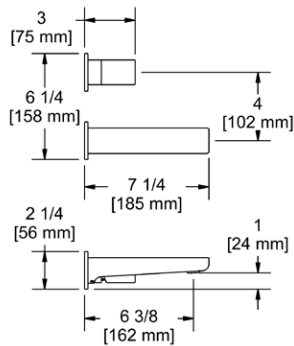

PARABOLA

PBS01 Parabola™ Single Handle Lavatory Faucet

Suggested Retail Price

C	PN	BK	BG
498	598	648	708

- 1.2 GPM

PARABOLA SHOWER

PBL01 Parabola™ Single Handle Tall Lavatory Faucet

Suggested Retail Price

C	PN	BK	BG
598	718	778	850

- 1.2 GPM
- Drain assembly not included with faucet.

PB08 Parabola™ Widespread Lavatory Faucet

Suggested Retail Price

C	PN	BK	BG
698	838	908	992

- Quick Connect System for Easy Installation
- 1.2 GPM

TPB360 Parabola™ Wall Mount Lavatory Faucet Trim

Suggested Retail Price

C	PN	BK	BG
768	922	999	1,091

- 360 Degree Handle Installation
- 4-Point Handle Installation (Top, Right, Bottom, Left)
- 1.2 GPM
- Drain assembly not included with faucet.
- Rough valve sold separately
  — Order RH360 rough valve: $98

ROUGHES

DB150 Lavatory Push Drain With Overflow

Suggested Retail Price

C	PN	BK	BG
37	56	61	61