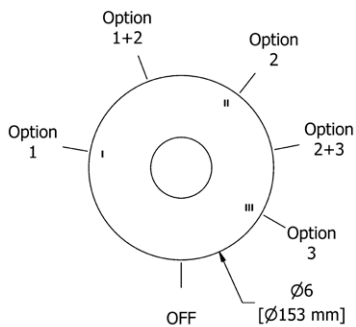

TPB39 Parabola™ Single Hole Floor Mount Tub Filler Trim

Suggested Retail Price

C	PN	BK	BG
1,798	2,158	2,338	2,554

- Thermostatic & pressure balance
- 1-jet anti-calcium hand shower at 1.2 GPM at 60 PSI
- 6.0 GPM at 60 PSI
- Rough valve sold separately
  - Order RHFS floor mount tub filler rough valve: $229
  - For PEX plumbing order version RHBX: $442

TPB51 Parabola™ 1/2" Pressure Balance Trim

Suggested Retail Price

C	PN	BK	BG
248	298	323	353

- Temperature and volume control
- 1 Function
- Rough valve sold separately
  - Order R51 pressure balance valve: $131

TPB23 (SHARED) OR TPB44 (NO SHARE) Parabola™ 1/2" Therm & Pressure Balance Trim with up to 3 Functions

Suggested Retail Price

Model	C	PN	BK	BG
TPB23	422	507	549	600
TPB44	422	507	549	600

- Riowise™ Valve Technology
- Temperature and volume control
- Up to 3 Functions
- Rough valve sold separately:
  - Order R23 thermostatic & pressure balance valve: $163

TPB45 (SHARED) OR TPB47 (NO SHARE) Parabola™ 1/2" Therm & Pressure Balance Trim with up to 5 Functions

Suggested Retail Price

Model	C	PN	BK	BG
TPB45	498	598	648	708
TPB47	498	598	648	708

- Riowise™ Valve Technology
- Temperature and volume control
- Up to 5 Functions
- Rough valve sold separately:
  - Order R45 therm & pressure balance valve: $227

TPB46 (SHARED) Parabola™ 3/4" Therm & Pressure Balance Trim with up to 6 Functions

Suggested Retail Price

C	PN	BK	BG
798	958	1,038	1,134

- Riowise™ Valve Technology
- Temperature and volume control
- Up to 6 Functions
- Rough valve sold separately:
  - Order R46 therm & pressure balance valve: $348