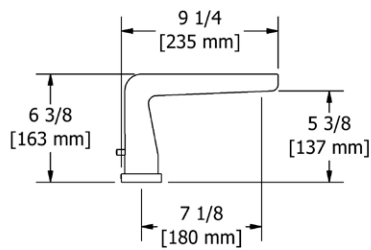

TPB66 Parabola™ 3-Hole Deck Mount Tub Filler

- 1-jet anti-calcium hand shower at 1.2 GPM at 60 PSI
- 4.6 GPM at 60 PSI
- Rough valve sold separately
  — Order RH66 deck mount tub filler rough valve: $198