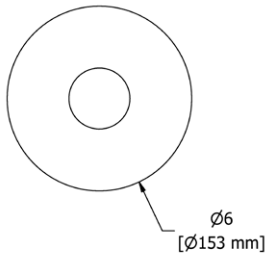

TPB39 Parabola™ Single Hole Floor Mount Tub Filler Trim

Suggested Retail Price

C	PN	BK	BG
1,798	2,158	2,338	2,554

- Thermostatic & pressure balance
- 1-jet anti-calcium hand shower at 1.2 GPM at 60 PSI
- 6.0 GPM at 60 PSI
- Rough valve sold separately
  - Order RHFS floor mount tub filler rough valve: $229
  - For PEX plumbing order version RHBX: $442

TPB51 Parabola™ 1/2" Pressure Balance Trim

Suggested Retail Price

C	PN	BK	BG
248	298	323	353

- Temperature and volume control
- 1 Function
- Rough valve sold separately
  - Order R51 pressure balance valve: $131

TPB23 (SHARED) OR TPB44 (NO SHARE) Parabola™ 1/2" Therm & Pressure Balance Trim with up to 3 Functions

Suggested Retail Price

Model	C	PN	BK	BG
TPB23	422	507	549	600
TPB44	422	507	549	600

- Riowise™ Valve Technology
- Temperature and volume control
- Up to 3 Functions
- Rough valve sold separately:
  - Order R23 thermostatic & pressure balance valve: $163

TPB45 (SHARED) OR TPB47 (NO SHARE) Parabola™ 1/2" Therm & Pressure Balance Trim with up to 5 Functions

Suggested Retail Price

Model	C	PN	BK	BG
TPB45	498	598	648	708
TPB47	498	598	648	708

- Riowise™ Valve Technology
- Temperature and volume control
- Up to 5 Functions
- Rough valve sold separately:
  - Order R45 therm & pressure balance valve: $227

TPB46 (SHARED) Parabola™ 3/4" Therm & Pressure Balance Trim with up to 6 Functions

Suggested Retail Price

C	PN	BK	BG
798	958	1,038	1,134

- Riowise™ Valve Technology
- Temperature and volume control
- Up to 6 Functions
- Rough valve sold separately:
  - Order R46 therm & pressure balance valve: $348