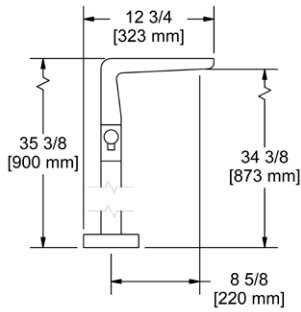

TPB39 Parabola™ Single Hole Floor Mount Tub Filler Trim

Suggested Retail Price

C	PN	BK	BG
1,798	2,158	2,338	2,554

- Thermostatic & pressure balance
- 1-jet anti-calcium hand shower at 1.2 GPM at 60 PSI
- 6.0 GPM at 60 PSI
- Rough valve sold separately
  - Order RHFS floor mount tub filler rough valve: $229
  - For PEX plumbing order version RHBX: $442