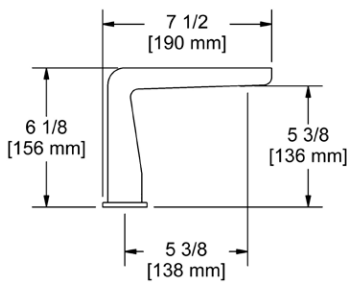

- 1.2 GPM

PARABOLA SHOWER

**PBL01 Parabola™ Single Handle Tall Lavatory Faucet**

**Suggested Retail Price**

C	PN	BK	BG
598	718	778	850

- 1.2 GPM
- Drain assembly not included with faucet.

**PB08 Parabola™ Widespread Lavatory Faucet**