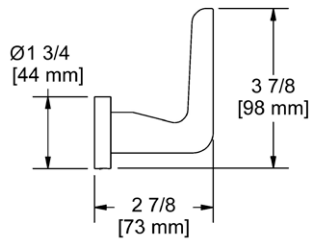

PB7 Parabola™ Wall Mount Towel Hook