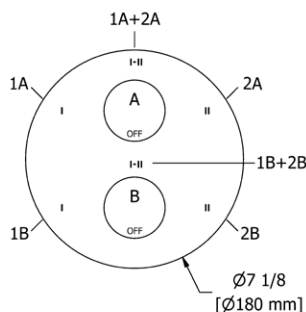

**TPB23 (SHARED) OR TPB44 (NO SHARE) Parabola™ 1/2" Therm & Pressure Balance Trim with up to 3 Functions**

**Suggested Retail Price**

Model	C	PN	BK	BG
TPB23	422	507	549	600
TPB44	422	507	549	600

- Riowise™ Valve Technology
- Temperature and volume control
- Up to 3 Functions
- Rough valve sold separately:
  - Order R23 thermostatic & pressure balance valve: \$163

**TPB45 (SHARED) OR TPB47 (NO SHARE) Parabola™ 1/2" Therm & Pressure Balance Trim with up to 5 Functions**

**Suggested Retail Price**

Model	C	PN	BK	BG
TPB45	498	598	648	708
TPB47	498	598	648	708

- Riowise™ Valve Technology
- Temperature and volume control
- Up to 5 Functions
- Rough valve sold separately:
  - Order R45 therm & pressure balance valve: \$227