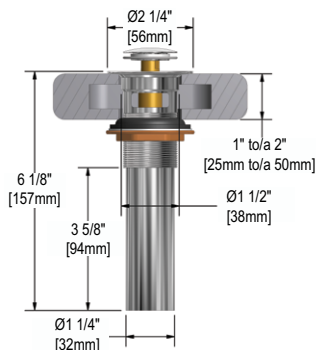

Suggested Retail Price

C	PN	BK	BG
768	922	999	1,091

- 360 Degree Handle Installation
- 4-Point Handle Installation (Top, Right, Bottom, Left)
- 1.2 GPM
- Drain assembly not included with faucet.
- Rough valve sold separately
  — Order RH360 rough valve: $98

ROUGHES