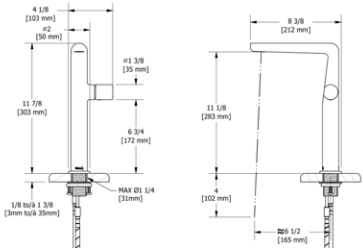

• 1.2 GPM

**Suggested Retail Price**

C	PN	BK	BG
498	598	648	708

**PBL01 Parabola Single Handle Tall Lavatory Faucet**

- 1.2 GPM
- Drain assembly not included with faucet. Must order drain to complete.

**Suggested Retail Price**