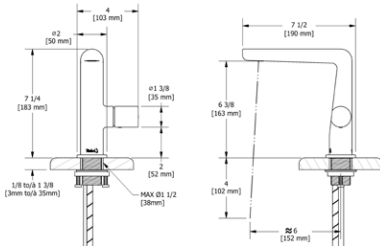

• 1.2 GPM

**Suggested Retail Price**

C	PN	BK	BG
498	598	648	708

**PBL01 Parabola Single Handle Tall Lavatory Faucet**

- 1.2 GPM
- Drain assembly not included with faucet. Must order drain to complete.

**Suggested Retail Price**