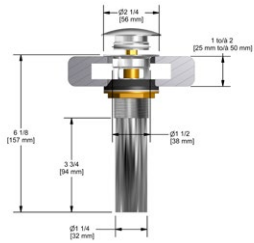

DB160 Lavatory push drain with overflow

Suggested Retail Price

C	PN	BK	BG
48	71	85	101