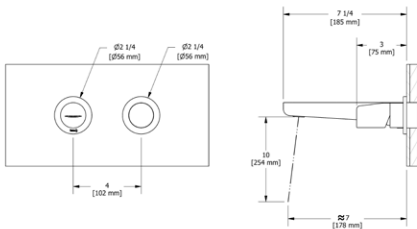

C	PN	BK	BG
598	718	778	850

**PB08 Parabola Widespread Lavatory Faucet**

- Quick Connect System for Easy Installation
- 1.2 GPM

**Suggested Retail Price**

C	PN	BK	BG
698	838	908	992

**TPB360 Parabola Wall Mount Lavatory Faucet Trim**