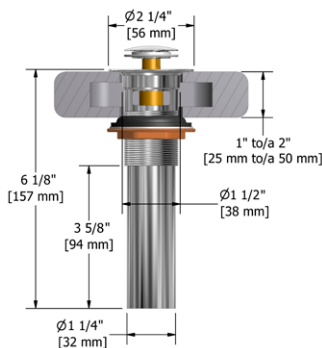

DB150 Lavatory push drain with overflow

Suggested Retail Price

C	PN	BK	BG
37	56	61	61