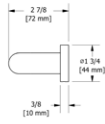

Metal Handle

PARABOLA

PB5 Parabola Wall Mount 24" Single Towel Bar

Suggested Retail Price

C	PN	BK	BG
148	178	193	211

PARABOLA SHOWER

ROUGHS