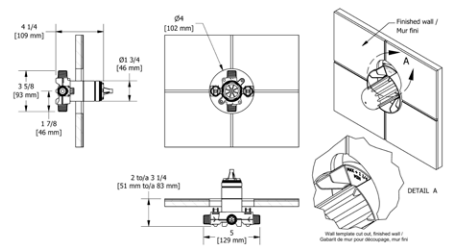

Suggested Retail Price	
Connection	\$
(NPT)	229
EX	229
SPEX	229
RHBX-SPEX	442

**R51 1/2" Pressure Balance Valve with 1 Function**

- Available Inlet Connections: 1/2" NPT, PEX (SPEX), Expansion Pex (EX)
- Temperature and volume control
- 1 Function
- 5.8 GPM
- Must Order TXX51 Trim