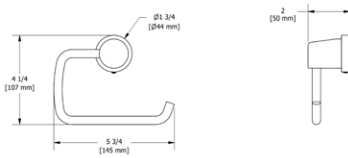

PB3 Parabola Wall Mount Single Toilet Paper Holder