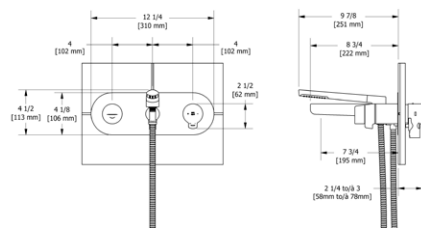

PB21 Parabola Wall Mount Tub Filler

Suggested Retail Price

C	PN	BK	BG
1,198	1,438	1,558	1,702

- Thermostatic & pressure balance cartridge
- 1-jet anti-calcium hand shower
- 5.4 GPM at 60 PSI

PARABOLA

PARABOLA SHOWER

ROUGHES