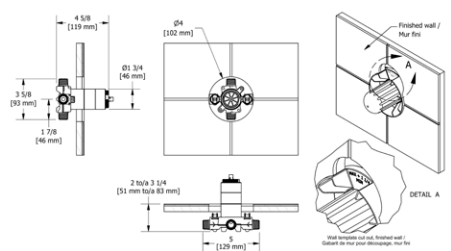

R23 1/2" Thermostatic/Pressure Balance Valve with up to 3 Functions

- Riowise™ Valve Technology
- Available Inlet Connections: 1/2" NPT, PEX (SPEX), Expansion Pex (EX)
- Temperature and volume control
- Up to 3 Function
- 6.3 GPM
- Must Order TXX23 (Shared) or TXX44 (No Share) Trim

Suggested Retail Price	
Connection	$
(NPT)	163
EX	163
SPEX	163