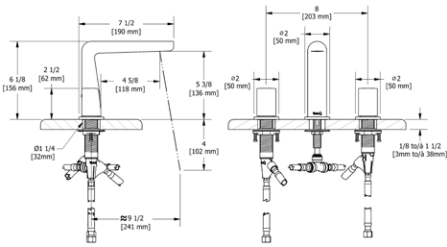

PB08 Parabola Widespread Lavatory Faucet

- Quick Connect System for Easy Installation
- 1.2 GPM

Suggested Retail Price

C	PN	BK	BG
698	838	908	992