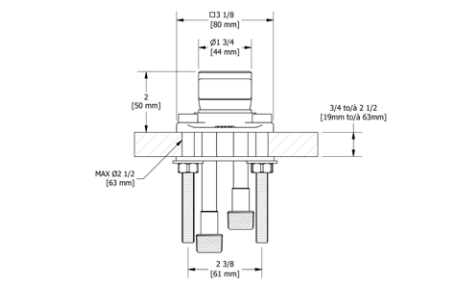

RHFS Floor-mount tub filler rough

Suggested Retail Price	
Connection	$
(NPT)	229
EX	229
SPEX	229
RHBX-SPEX	442