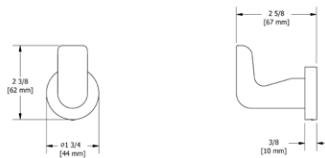

Suggested Retail Price

C	PN	BK	BG
64	77	84	91