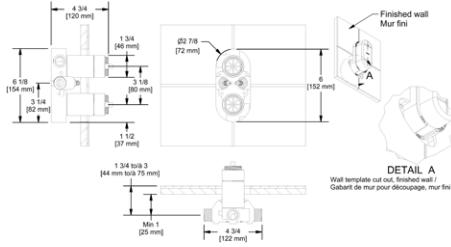

R46 3/4" Thermostatic/Pressure Balance Valve with up to 6 Function

- Riowise™ Valve Technology
- Available Inlet Connections: 1/2" NPT, PEX (SPEX), Expansion Pex (EX)
- Temperature and volume control
- Up to 6 Function
- 10 GPM
- Must Order TXX46 (Shared) or TXX88 (No Share) Trim

Suggested Retail Price

Connection	$
	348