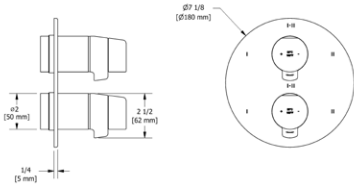

- Riowise™ Valve Technology
- Temperature and volume control
- Up to 6 Functions
  - Rough valve sold separately: Order R46 thermostatic & pressure balance valve: $348

Suggested Retail Price

C	PN	BK	BG
798	958	1,038	1,134

PB0 Parabola Wall Mount Robe Hook