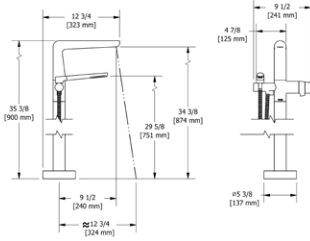

Metal Handle

PARABOLA

TPB39 Parabola Single Leg Floor Mount Tub Filler Trim

Suggested Retail Price

C	PN	BK	BG
1,798	2,158	2,338	2,554

- Thermostatic & pressure balance cartridge
- 1-jet anti-calcium hand shower
- 6.0 GPM at 60 PSI
  - Rough valve sold separately Order RHFS or RHBX floor mount tub filler rough valve