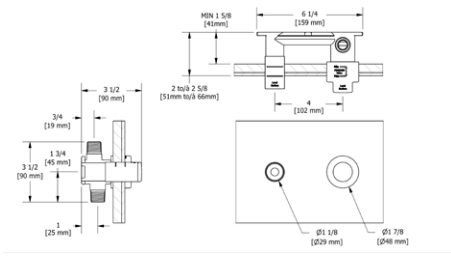

RH360 Wall Mount Widespread Valve

Suggested Retail Price	
Connection	$
(NPT)	102