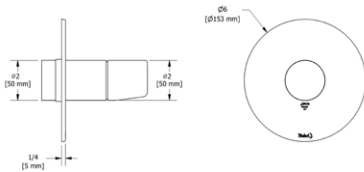

TPB51 Parabola 1/2" Pressure Balance Trim

Suggested Retail Price

C	PN	BK	BG
248	298	323	353

- Temperature and volume control
- 1 Function
  - Rough valve sold separately Order R51 pressure balance valve: $131

PARABOLA SHOWER