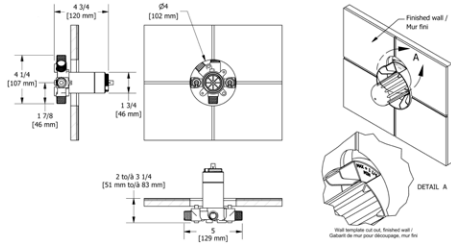

R45 1/2" Thermostatic/Pressure Balance Valve with up to 5 Functions