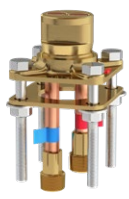

**Special Note:** Sample configuration priced in Polished Chrome. Other configurations available, however not every configuration is available in all finishes.

**RH360 Wall Mount Widespread Valve**

Suggested Retail Price	
Connection	\$
(NPT)	102

**RH66 Deck Mount Tub Filler Valve**

- Available Inlet Connections: 1/2" NPT, PEX (SPEX), Expansion Pex (EX)

Suggested Retail Price	
Connection	\$
(NPT)	198
EX	198
SPEX	198

**RHFS Floor-mount tub filler rough**