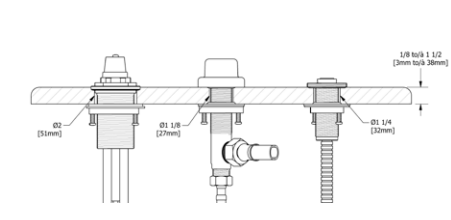

RH66 Deck Mount Tub Filler Valve

- Available Inlet Connections: 1/2" NPT, PEX (SPEX), Expansion Pex (EX)

Suggested Retail Price	
Connection	$
(NPT)	198
EX	198
SPEX	198