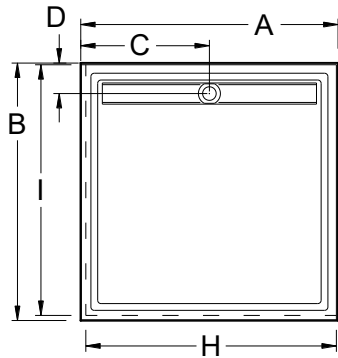

Always check the website for the most updated specifications: [www.americh.com](http://www.americh.com)

Model No.	Outside Dimension							Centerline Dimenions				
	A	B	C	D	E	F	G	H	I	J	K	L
<b>Single Threshold</b>												
C3636ST	36"	36"	18"	4½"				35¼"				
C3838ST	38"	38"	19"	4½"				37¼"				
C4242ST	42"	42"	21"	4½"				41¼"				
C4848ST	48"	48"	24"	4½"				47¼"				
<b>Double Threshold</b>												
C3636DT	36"	36"	18"	4½"				34½"	34½"			
C3838DT	38"	38"	19"	4½"				36½"	36½"			
C4242DT	42"	42"	21"	4½"				40½"	40½"			
C4848DT	48"	48"	24"	4½"				46½"	46½"			
<b>Triple Threshold</b>												
C3636TT	36"	36"	18"	4½"				33"	34½"			
C3838TT	38"	38"	19"	4½"				35"	36½"			
C4242TT	42"	42"	21"	4½"				39"	40½"			
C4848TT	48"	48"	24"	4½"				45"	46½"			

Always check the website for the most updated specifications: [www.americh.com](http://www.americh.com)

Model No.	Outside Dimension							Centerline Dimensions					
	A	B	C	D	E	F	G	H	I	J	K	L	
<b>Freestanding</b>													
C3636FS	36"	36"	18"	18"				33"	33"				
C3838FS	38"	38"	19"	19"				35"	35"				
C4242FS	42"	42"	21"	21"				39"	39"				
C4848FS	48"	48"	24"	24"				45"	45"				

Model No.	Outside Dimension				Centerline Dimensions					
	A	B	C	D	H	I	J	K	L	
<b>End Drain</b>										
C6032EL	60"	32"	16"	5"		58½"				
C6034EL	60"	34"	17"	5"		58½"				
C6036EL	60"	36"	18"	5"		58½"				
C6032ER	60"	32"	16"	5"		58½"				
C6034ER	60"	34"	17"	5"		58½"				
C6036ER	60"	36"	18"	5"		58½"				

Model No.	Outside Dimension				Centerline Dimensions					
	A	B	C	D	H	I	J	K	L	
<b>Barrier Free</b>										
C6032BF	60"	32"	30"	5"		55"				

Single, Double, Triple Thresholds;  
Freestanding

End Drain

Barrier Free