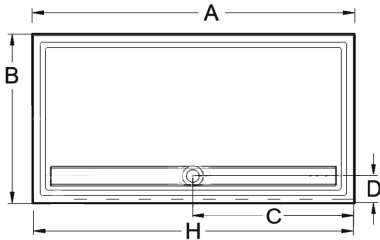

Always check the website for the most updated specifications: [www.americh.com](http://www.americh.com)

Model No.	Outside Dimension							Centerline Dimenions				
	A	B	C	D	E	F	G	H	I	J	K	L
<b>Single Threshold</b>												
C3636ST	36"	36"	18"	4½"				35¼"				
C3838ST	38"	38"	19"	4½"				37¼"				
C4242ST	42"	42"	21"	4½"				41¼"				
C4848ST	48"	48"	24"	4½"				47¼"				
<b>Double Threshold</b>												
C3636DT	36"	36"	18"	4½"				34½"	34½"			
C3838DT	38"	38"	19"	4½"				36½"	36½"			
C4242DT	42"	42"	21"	4½"				40½"	40½"			
C4848DT	48"	48"	24"	4½"				46½"	46½"			
<b>Triple Threshold</b>												
C3636TT	36"	36"	18"	4½"				33"	34½"			
C3838TT	38"	38"	19"	4½"				35"	36½"			
C4242TT	42"	42"	21"	4½"				39"	40½"			
C4848TT	48"	48"	24"	4½"				45"	46½"			

Always check the website for the most updated specifications: [www.americh.com](http://www.americh.com)

Model No.	Outside Dimension							Centerline Dimensions					
	A	B	C	D	E	F	G	H	I	J	K	L	
<b>Freestanding</b>													
C3636FS	36"	36"	18"	18"				33"	33"				
C3838FS	38"	38"	19"	19"				35"	35"				
C4242FS	42"	42"	21"	21"				39"	39"				
C4848FS	48"	48"	24"	24"				45"	45"				

Model No.	Outside Dimension				Centerline Dimensions					
	A	B	C	D	H	I	J	K	L	
<b>End Drain</b>										
C6032EL	60"	32"	16"	5"		58½"				
C6034EL	60"	34"	17"	5"		58½"				
C6036EL	60"	36"	18"	5"		58½"				
C6032ER	60"	32"	16"	5"		58½"				
C6034ER	60"	34"	17"	5"		58½"				
C6036ER	60"	36"	18"	5"		58½"				

Model No.	Outside Dimension				Centerline Dimensions					
	A	B	C	D	H	I	J	K	L	
<b>Barrier Free</b>										
C6032BF	60"	32"	30"	5"		55"				

Single, Double, Triple Thresholds;  
Freestanding

End Drain

Barrier Free