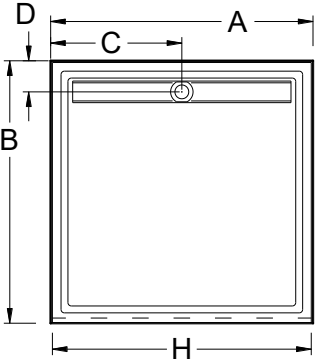

Always check the website for the most updated specifications: [www.americh.com](http://www.americh.com)

Model No.	Outside Dimension							Centerline Dimenions				
	A	B	C	D	E	F	G	H	I	J	K	L
<b>Single Threshold</b>												
C3636ST	36"	36"	18"	4½"				35¼"				
C3838ST	38"	38"	19"	4½"				37¼"				
C4242ST	42"	42"	21"	4½"				41¼"				
C4848ST	48"	48"	24"	4½"				47¼"				
<b>Double Threshold</b>												
C3636DT	36"	36"	18"	4½"				34½"	34½"			
C3838DT	38"	38"	19"	4½"				36½"	36½"			
C4242DT	42"	42"	21"	4½"				40½"	40½"			
C4848DT	48"	48"	24"	4½"				46½"	46½"			
<b>Triple Threshold</b>												
C3636TT	36"	36"	18"	4½"				33"	34½"			
C3838TT	38"	38"	19"	4½"				35"	36½"			
C4242TT	42"	42"	21"	4½"				39"	40½"			
C4848TT	48"	48"	24"	4½"				45"	46½"			

Always check the website for the most updated specifications: [www.americh.com](http://www.americh.com)

Model No.	Outside Dimension							Centerline Dimensions					
	A	B	C	D	E	F	G	H	I	J	K	L	
<b>Freestanding</b>													
C3636FS	36"	36"	18"	18"				33"	33"				
C3838FS	38"	38"	19"	19"				35"	35"				
C4242FS	42"	42"	21"	21"				39"	39"				
C4848FS	48"	48"	24"	24"				45"	45"				

Model No.	Outside Dimension				Centerline Dimensions					
	A	B	C	D	H	I	J	K	L	
<b>End Drain</b>										
C6032EL	60"	32"	16"	5"		58½"				
C6034EL	60"	34"	17"	5"		58½"				
C6036EL	60"	36"	18"	5"		58½"				
C6032ER	60"	32"	16"	5"		58½"				
C6034ER	60"	34"	17"	5"		58½"				
C6036ER	60"	36"	18"	5"		58½"				

Model No.	Outside Dimension				Centerline Dimensions					
	A	B	C	D	H	I	J	K	L	
<b>Barrier Free</b>										
C6032BF	60"	32"	30"	5"		55"				

Single, Double, Triple Thresholds;  
Freestanding

End Drain

Barrier Free