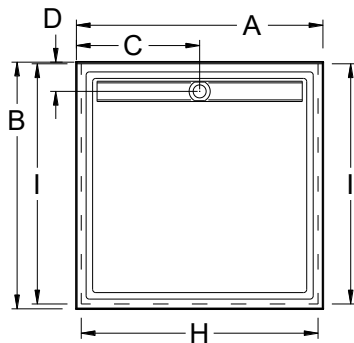

Always check the website for the most updated specifications: [www.americh.com](http://www.americh.com)

Model No.	Outside Dimension							Centerline Dimenions				
	A	B	C	D	E	F	G	H	I	J	K	L
<b>Single Threshold</b>												
C3636ST	36"	36"	18"	4½"				35¼"				
C3838ST	38"	38"	19"	4½"				37¼"				
C4242ST	42"	42"	21"	4½"				41¼"				
C4848ST	48"	48"	24"	4½"				47¼"				
<b>Double Threshold</b>												
C3636DT	36"	36"	18"	4½"				34½"	34½"			
C3838DT	38"	38"	19"	4½"				36½"	36½"			
C4242DT	42"	42"	21"	4½"				40½"	40½"			
C4848DT	48"	48"	24"	4½"				46½"	46½"			
<b>Triple Threshold</b>												
C3636TT	36"	36"	18"	4½"				33"	34½"			
C3838TT	38"	38"	19"	4½"				35"	36½"			
C4242TT	42"	42"	21"	4½"				39"	40½"			
C4848TT	48"	48"	24"	4½"				45"	46½"			

Always check the website for the most updated specifications: [www.americh.com](http://www.americh.com)

Model No.	Outside Dimension							Centerline Dimensions					
	A	B	C	D	E	F	G	H	I	J	K	L	
<b>Freestanding</b>													
C3636FS	36"	36"	18"	18"				33"	33"				
C3838FS	38"	38"	19"	19"				35"	35"				
C4242FS	42"	42"	21"	21"				39"	39"				
C4848FS	48"	48"	24"	24"				45"	45"				

Model No.	Outside Dimension				Centerline Dimensions					
	A	B	C	D	H	I	J	K	L	
<b>End Drain</b>										
C6032EL	60"	32"	16"	5"		58½"				
C6034EL	60"	34"	17"	5"		58½"				
C6036EL	60"	36"	18"	5"		58½"				
C6032ER	60"	32"	16"	5"		58½"				
C6034ER	60"	34"	17"	5"		58½"				
C6036ER	60"	36"	18"	5"		58½"				

Model No.	Outside Dimension				Centerline Dimensions					
	A	B	C	D	H	I	J	K	L	
<b>Barrier Free</b>										
C6032BF	60"	32"	30"	5"		55"				

Single, Double, Triple Thresholds;  
Freestanding

End Drain

Barrier Free