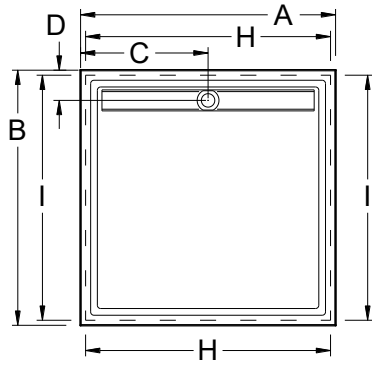

Always check the website for the most updated specifications: [www.americh.com](http://www.americh.com)

Model No.	Outside Dimension							Centerline Dimenions				
	A	B	C	D	E	F	G	H	I	J	K	L
<b>Single Threshold</b>												
C3636ST	36"	36"	18"	4½"				35¼"				
C3838ST	38"	38"	19"	4½"				37¼"				
C4242ST	42"	42"	21"	4½"				41¼"				
C4848ST	48"	48"	24"	4½"				47¼"				
<b>Double Threshold</b>												
C3636DT	36"	36"	18"	4½"				34½"	34½"			
C3838DT	38"	38"	19"	4½"				36½"	36½"			
C4242DT	42"	42"	21"	4½"				40½"	40½"			
C4848DT	48"	48"	24"	4½"				46½"	46½"			
<b>Triple Threshold</b>												
C3636TT	36"	36"	18"	4½"				33"	34½"			
C3838TT	38"	38"	19"	4½"				35"	36½"			
C4242TT	42"	42"	21"	4½"				39"	40½"			
C4848TT	48"	48"	24"	4½"				45"	46½"			

Always check the website for the most updated specifications: [www.americh.com](http://www.americh.com)

Model No.	Outside Dimension							Centerline Dimensions					
	A	B	C	D	E	F	G	H	I	J	K	L	
<b>Freestanding</b>													
C3636FS	36"	36"	18"	18"				33"	33"				
C3838FS	38"	38"	19"	19"				35"	35"				
C4242FS	42"	42"	21"	21"				39"	39"				
C4848FS	48"	48"	24"	24"				45"	45"				

Model No.	Outside Dimension				Centerline Dimensions					
	A	B	C	D	H	I	J	K	L	
<b>End Drain</b>										
C6032EL	60"	32"	16"	5"		58½"				
C6034EL	60"	34"	17"	5"		58½"				
C6036EL	60"	36"	18"	5"		58½"				
C6032ER	60"	32"	16"	5"		58½"				
C6034ER	60"	34"	17"	5"		58½"				
C6036ER	60"	36"	18"	5"		58½"				

Model No.	Outside Dimension				Centerline Dimensions					
	A	B	C	D	H	I	J	K	L	
<b>Barrier Free</b>										
C6032BF	60"	32"	30"	5"		55"				

Single, Double, Triple Thresholds;  
Freestanding

End Drain

Barrier Free