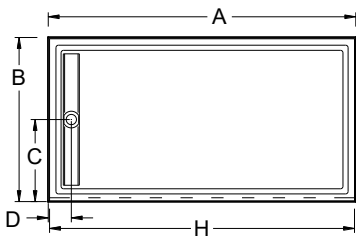

Always check the website for the most updated specifications: [www.americh.com](http://www.americh.com)

Model No.	Outside Dimension							Centerline Dimenions				
	A	B	C	D	E	F	G	H	I	J	K	L
<b>Single Threshold</b>												
C3636ST	36"	36"	18"	4½"				35¼"				
C3838ST	38"	38"	19"	4½"				37¼"				
C4242ST	42"	42"	21"	4½"				41¼"				
C4848ST	48"	48"	24"	4½"				47¼"				
<b>Double Threshold</b>												
C3636DT	36"	36"	18"	4½"				34½"	34½"			
C3838DT	38"	38"	19"	4½"				36½"	36½"			
C4242DT	42"	42"	21"	4½"				40½"	40½"			
C4848DT	48"	48"	24"	4½"				46½"	46½"			
<b>Triple Threshold</b>												
C3636TT	36"	36"	18"	4½"				33"	34½"			
C3838TT	38"	38"	19"	4½"				35"	36½"			
C4242TT	42"	42"	21"	4½"				39"	40½"			
C4848TT	48"	48"	24"	4½"				45"	46½"			

Always check the website for the most updated specifications: [www.americh.com](http://www.americh.com)

Model No.	Outside Dimension							Centerline Dimensions					
	A	B	C	D	E	F	G	H	I	J	K	L	
<b>Freestanding</b>													
C3636FS	36"	36"	18"	18"				33"	33"				
C3838FS	38"	38"	19"	19"				35"	35"				
C4242FS	42"	42"	21"	21"				39"	39"				
C4848FS	48"	48"	24"	24"				45"	45"				

Model No.	Outside Dimension				Centerline Dimensions					
	A	B	C	D	H	I	J	K	L	
<b>End Drain</b>										
C6032EL	60"	32"	16"	5"		58½"				
C6034EL	60"	34"	17"	5"		58½"				
C6036EL	60"	36"	18"	5"		58½"				
C6032ER	60"	32"	16"	5"		58½"				
C6034ER	60"	34"	17"	5"		58½"				
C6036ER	60"	36"	18"	5"		58½"				

Model No.	Outside Dimension				Centerline Dimensions					
	A	B	C	D	H	I	J	K	L	
<b>Barrier Free</b>										
C6032BF	60"	32"	30"	5"		55"				

Single, Double, Triple Thresholds;  
Freestanding

End Drain

Barrier Free