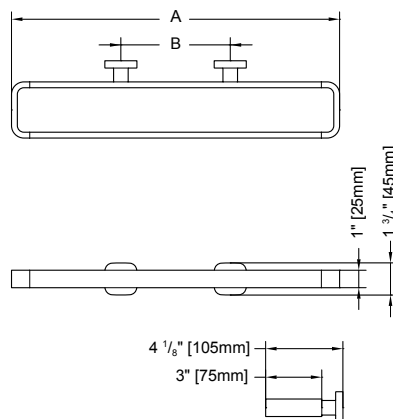

SHELF with soap dispenser, tumbler & soap dish..... 6

TOWEL BAR..... 7

Can be installed vertically as a towel holder

MODELS VMODB60-11-T
+ VMODD-80-T
+ VMODG-80-T
+ VMODP-11-80-T] SOLD SEPARATELY

SQUARE TOWEL BAR SOAP DISPENSER, TUMBLER & SOAP DISH

- Multi-function towel bar with mix & match compatible accessories (sold separately); soap dispenser, tumbler and soap dish
- Towel bar can be installed vertically for towel storage
- Gaskets ensure secure placement in bar
- Can be installed at any height
- Materials: Towel bar - brass, zinc
Accessories - mist glass, brass
- Available finishes:
Towel bar - chrome or matte black
Accessories - mist glass with chrome or matte black (soap dispenser only)

MODEL	A	B
VMODB45-T	17 3/4" [450MM]	5 7/8" [150MM]
VMODB60-T	23 5/8" [600MM]	11 3/4" [300MM]

MODELS VMO DB60-33-R
+ VMODD-80-R
+ VMODP-33-80-R
+ VMODG-80-R

SOLD SEPARATELY

Can be installed vertically as a towel holder

MODEL	A	B	C
VMODMS24	9 1/4" [235MM]	5 1/2" [140MM]	3 1/8" [80MM]
VMODMS32	12 3/8" [315MM]	8 1/4" [210MM]	5 7/8" [150MM]

MODEL VMODTB60-33

TOWEL BAR

- Sleek & stylish
- Can be installed at any height
- Material: aluminum
- Available finishes: chrome or matte black