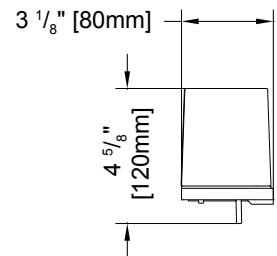

SHELF WITH SQUARE TUMBLER & SOAP DISPENSER

- Space-saving shelf = less on counter tops & sinks
- Soap dispenses from the bottom
- Gaskets ensure secure placement
- Can be installed at any height
- Materials: Shelf - aluminum, zinc
  Accessories - mist glass, ABS
- Available finishes:
  Shelf - chrome or matte black
  Accessories - mist glass

PRODUCT	FINISH	PRICE
VMODSGP-11-80-T	MIST GLASS / CHROME	$358
VMODSGP-33-80-T	MIST GLASS / MATTE BLACK	$398
Includes square tumbler & soap dispenser