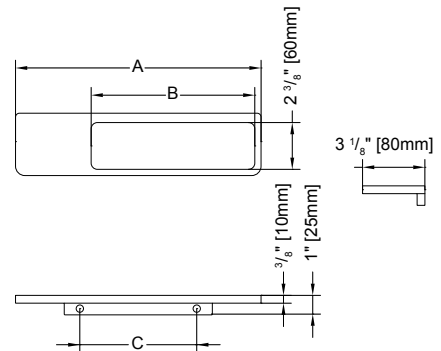

MODEL	A	B	C
VMODMS24	9 1/4" [235MM]	5 1/2" [140MM]	3 1/8" [80MM]
VMODMS32	12 3/8" [315MM]	8 1/4" [210MM]	5 7/8" [150MM]

MODEL VMODTB60-33

TOWEL BAR

- Sleek & stylish
- Can be installed at any height
- Material: aluminum
- Available finishes: chrome or matte black