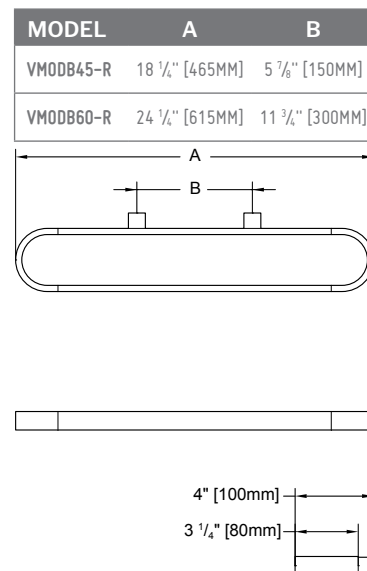

ROUND TOWEL BAR SOAP DISPENSER, TUMBLER & SOAP DISH

- Multi-function towel bar with mix & match compatible accessories (sold separately); soap dispenser, tumbler and soap dish
- Towel bar can be installed vertically for towel storage
- Gaskets ensure secure placement in bar
- Can be installed at any height
- Materials: Towel bar - brass, zinc
  Accessories - mist glass, brass
- Available finishes:
  Towel bar - chrome or matte black
  Accessories - mist glass with chrome or matte black (soap dispenser only)

PRODUCT	FINISH	PRICE
  TOWEL BAR 45CM VMO DB45-11-R VMO DB45-33-R Fits up to 3 accessories (sold separately)	CHROME MATTE BLACK	$358 $388
  TOWEL BAR 60CM VMO DB60-11-R VMO DB60-33-R Fits up to 4 accessories (sold separately)	CHROME MATTE BLACK	$408 $438
  TUMBLER VMODG-80-R	MIST GLASS	$29
  SOAP DISH VMODD-80-R	MIST GLASS	$41
  SOAP DISPENSER VMODP-11-80-R VMODP-33-80-R	MIST GLASS / CHROME MIST GLASS / MATTE BLACK	$68 $76