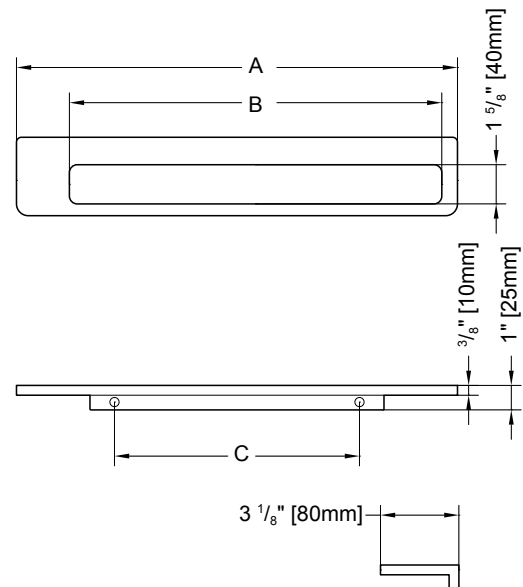

MODEL	A	B	C
VMODMS24	9 1/4" [235MM]	5 1/2" [140MM]	3 1/8" [80MM]
VMODMS32	12 3/8" [315MM]	8 1/4" [210MM]	5 7/8" [150MM]

MODEL VMODTB60-33

TOWEL BAR

- Sleek & stylish
- Can be installed at any height
- Material: aluminum
- Available finishes: chrome or matte black

PRODUCT	FINISH	PRICE
TOWEL BAR 45CM		
VMODTB45-11	CHROME	\$358
VMODTB45-33	MATTE BLACK	\$398
TOWEL BAR 60CM		
VMODTB60-11	CHROME	\$408
VMODTB60-33	MATTE BLACK	\$448

MODEL	A	B	C
VMODTB45	17 3/4" [450MM]	15" [380MM]	9 7/8" [250MM]
VMODTB60	23 5/8" [600MM]	20 7/8" [530MM]	15 3/4" [400MM]