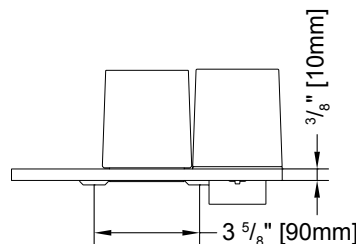

SHELF WITH SQUARE TUMBLER & SOAP DISPENSER

- Space-saving shelf = less on counter tops & sinks
- Soap dispenses from the bottom
- Gaskets ensure secure placement
- Can be installed at any height
- Materials: Shelf - aluminum, zinc
  Accessories - mist glass, ABS
- Available finishes:
  Shelf - chrome or matte black
  Accessories - mist glass

PRODUCT	FINISH	PRICE
VMODSGP-11-80-T	MIST GLASS / CHROME	$358
VMODSGP-33-80-T	MIST GLASS / MATTE BLACK	$398
Includes square tumbler & soap dispenser