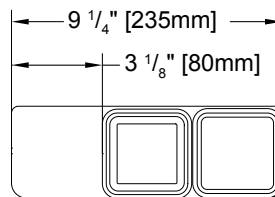

SHELF WITH SQUARE TUMBLER & SOAP DISPENSER

- Space-saving shelf = less on counter tops & sinks
- Soap dispenses from the bottom
- Gaskets ensure secure placement
- Can be installed at any height
- Materials: Shelf - aluminum, zinc
  Accessories - mist glass, ABS
- Available finishes:
  Shelf - chrome or matte black
  Accessories - mist glass

PRODUCT	FINISH	PRICE
VMODSGP-11-80-T	MIST GLASS / CHROME	$358
VMODSGP-33-80-T	MIST GLASS / MATTE BLACK	$398
Includes square tumbler & soap dispenser