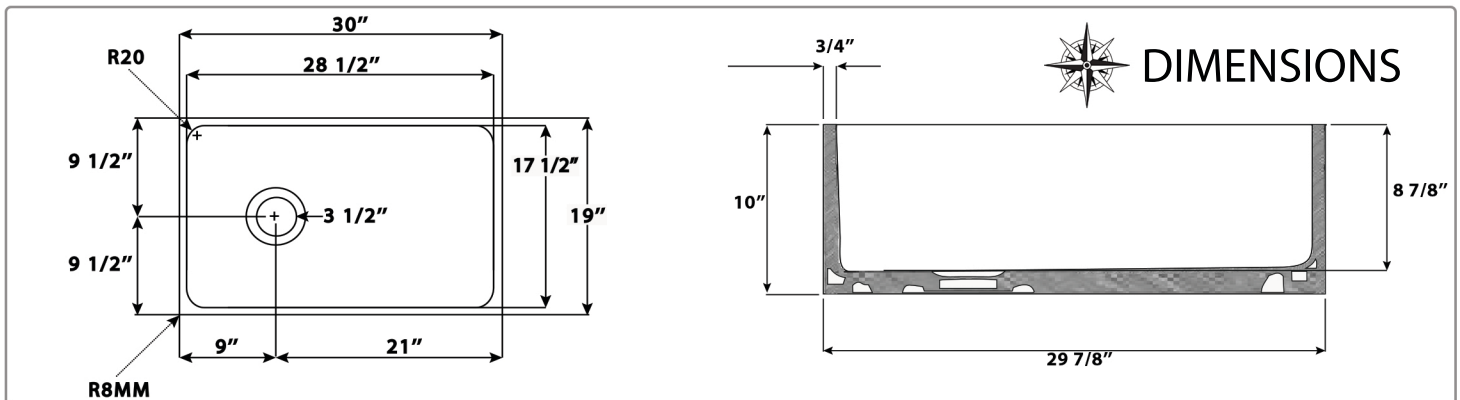

T-FCFS3019CB-OSD

Coffee Brown

REQUIRES FARMSINK BASE
PROFESSIONAL INSTALLATION REQUIRED