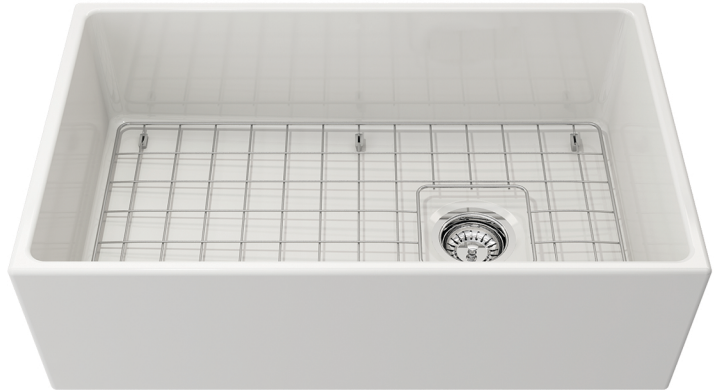

SINGLE BOWL FIRECLAY

Grid(s) and drain(s) included. All dimensions are nominal +/- .25".

T-FCFS3019-OSD

White

Dimensions: 30.25"x19"x10"(ext.), 28.50"x17.5"x8.875"(int.), Grid and Drain Included.

Fully Reversible

T-FCFS3019G-OSD

Bluff Grey

T-FCFS3019CB-OSD

Coffee Brown

REQUIRES FARMSINK BASE
PROFESSIONAL INSTALLATION REQUIRED